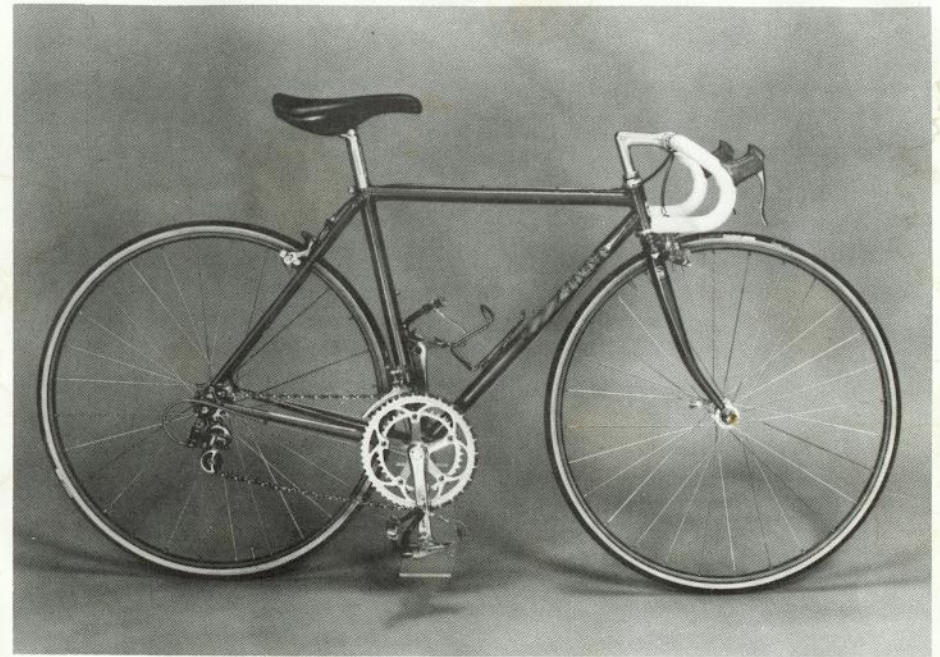

ZINN

FINE HANDCRAFTED CUSTOM BICYCLES

Framebuilder Lennard Zinn appreciates the time, energy and commitment you put into your cycling. As a former member of the National Cycling Team, he understands that your cycling means too much to you to not get the performance and comfort you expect. He knows that there is no satisfaction in having a bike that requires effort to control, leaves your body aching afterwards or gives you any doubt about its alignment or structural integrity. That is why Lennard builds bicycles for the discriminating rider who demands the utmost in performance and comfort.

Nothing rides like a
ZINN 

Karen Hornbostel, 1984 National 30-34 Time Trial Champion **Zinn** Women's Racing Team
One of six National medals won on **Zinn** frames.

By combining his background in physics with the special knowledge gained from building frames for the **Zinn** Women's Racing Team, Lennard has created a design formula that results in unparalleled handling capabilities. With customers ranging from 4'11" to 6'8", **Zinn** frames have proven themselves in competition and pleasure riding.

Zinn custom frames are made to measure for your body type and the type of riding you do. Your body measurements are matched with specific requests you have about performance and styling in picking tubing and design. Your frame is fully mitred, silver-soldered and precisely aligned, producing a bicycle that tracks perfectly. Great care is taken with the finish work, resulting in fine lug lines, delicately sculpted dropouts and fork ends and the unique **Zinn**-pantographed polished brass seatstay ends. Full braze-ons are included, from double water bottle braze-ons to the original **Zinn** pump-stop/racing-number braze-on combination -- and everything in between. The paint pattern of your choice is then applied to your frame, and covered with two clear coats to give a spectacular finish.