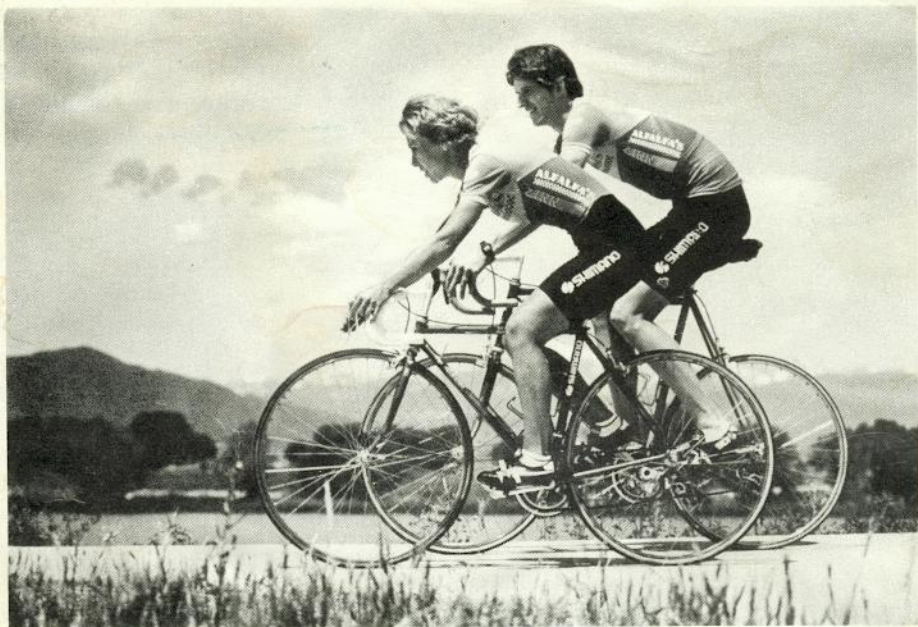

ZINN *cycles of Boulder*

Lennard Zinn
Sonya Zinn

303-666-7749

735 Silverberry Court Lafayette CO 80026