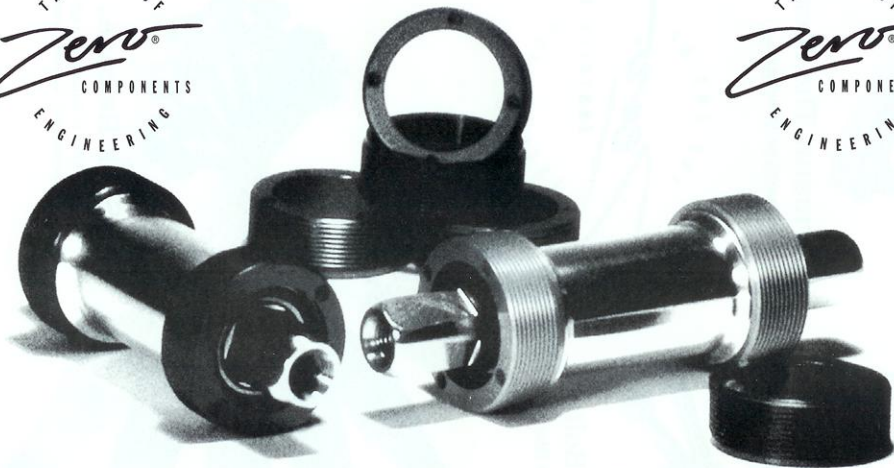

THE ART OF
Zero®
COMPONENTS
ENGINEERING

THE ART OF
Zero®
COMPONENTS
ENGINEERING

HARDCORE

by **Zero Components**

The Most
Innovative MTB
Components From
The UK's
Leading Design
Company.
Tel 0 1483 272888
Fax 0 1483 272200

"Designed Strictly For Hardcore Abuse"

Zero Components Ltd
The Old Forge
Luicks Green
Cranleigh
Surrey
GU6 7BG
England