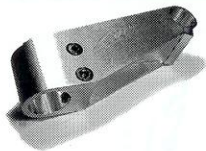

"Designed Strictly For Hardcore Abuse"

Zero Components Ltd
The Old Forge
Luicks Green
Cranleigh
Surrey
GU6 7BG
England

Zero Zippies™

The Quick & Simple Solution
For Crank Removal.

Weenie Bolt™

Light, Small & Simple.

Hermann The Stem™

Prototype Development

Slick Release™

Smooth, Fast & Extremely Light,
Hardcore Suspension Version Available.