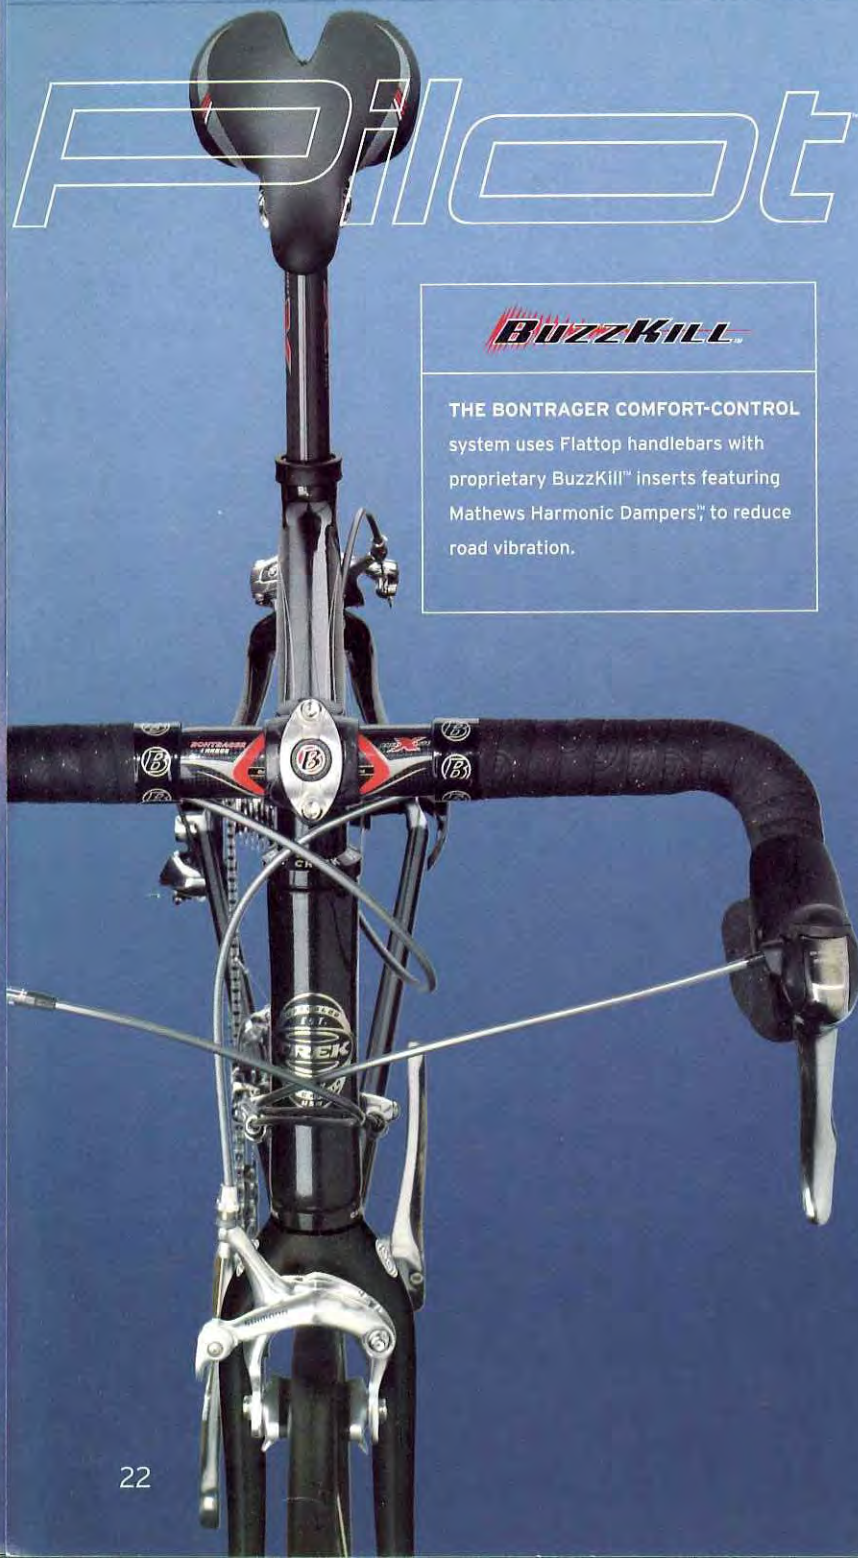

Pilot 5.2™

Frame OCLV 120 Carbon
w/OCLV VC Carbon seat stays
Fork Bontrager Satellite Plus
Wheelset Bontrager Race Lite
Crank Shimano Ultegra 53/39/30
Rear Derailleur Shimano Ultegra
Color Midnight Blue