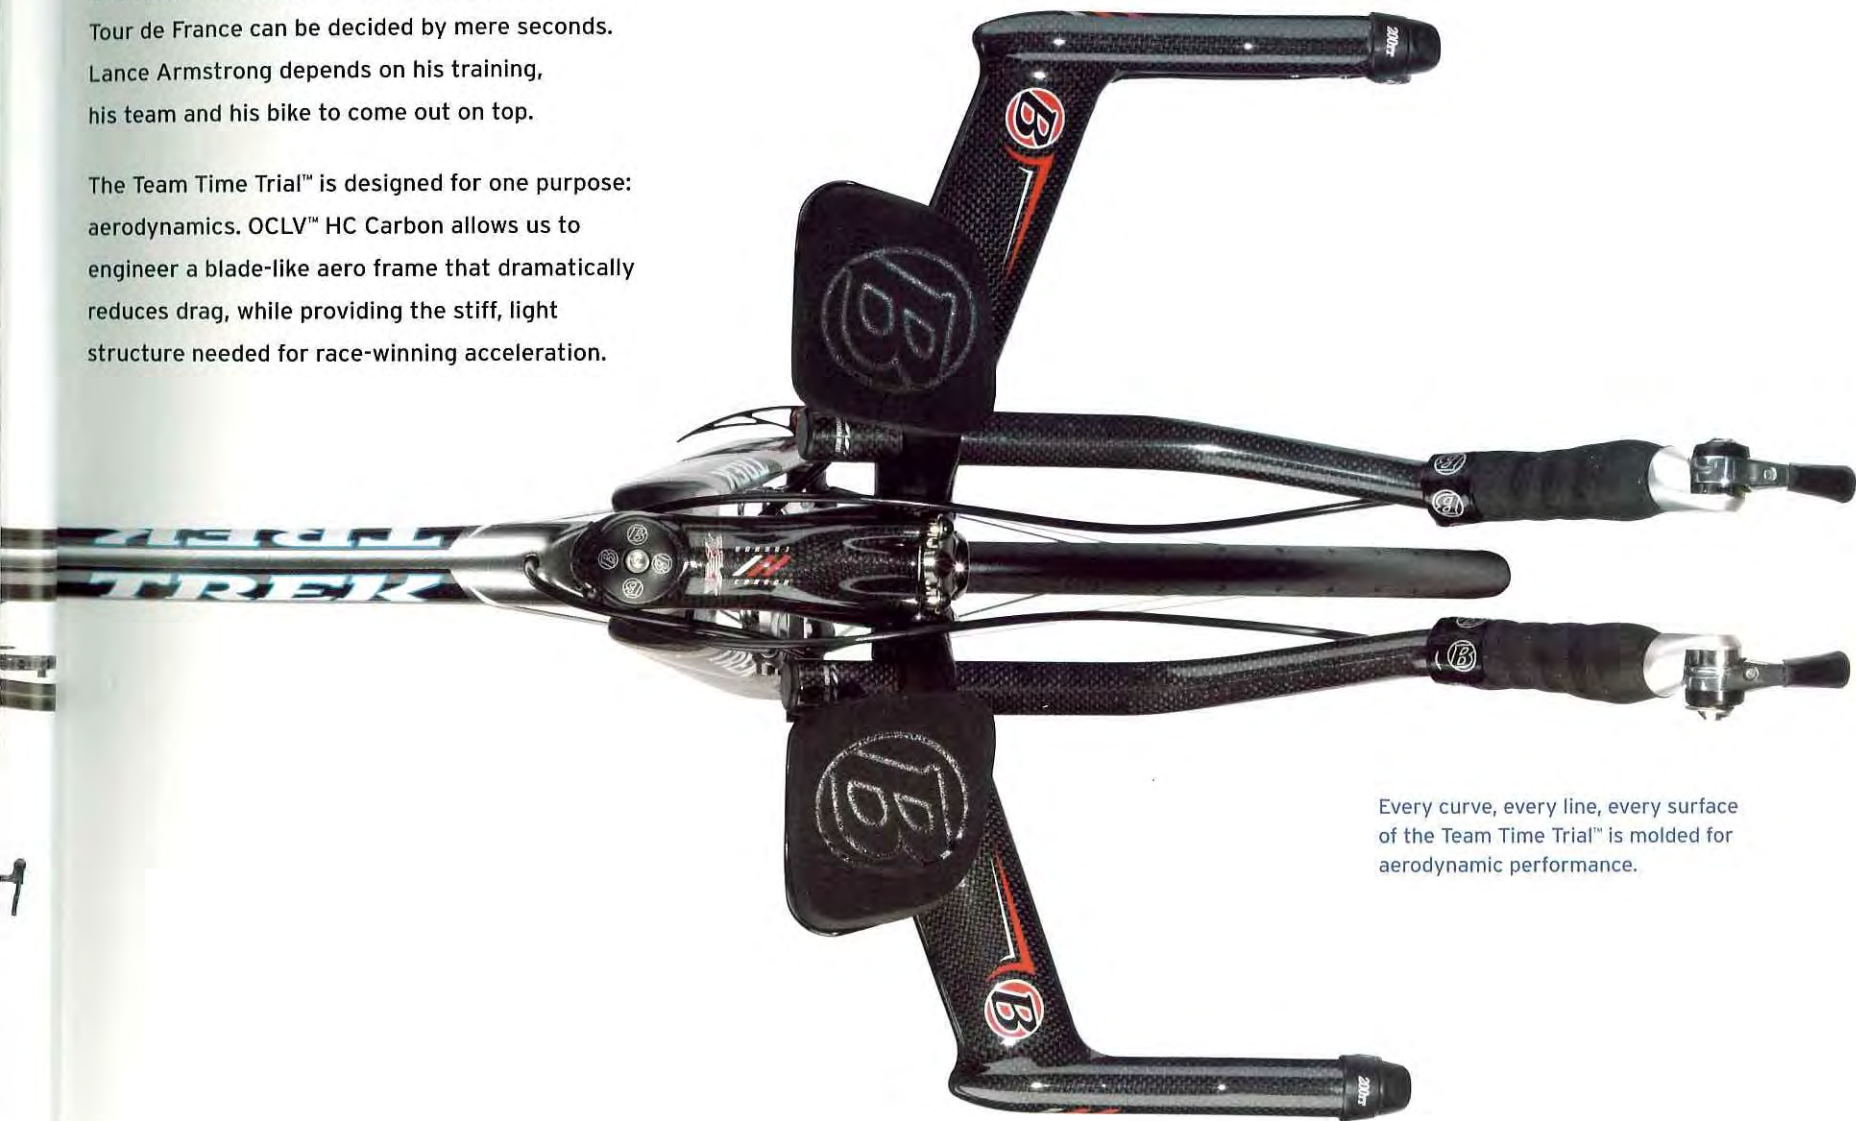

The Team Time Trial™ is designed for one purpose: aerodynamics. OCLV™ HC Carbon allows us to engineer a blade-like aero frame that dramatically reduces drag, while providing the stiff, light structure needed for race-winning acceleration.