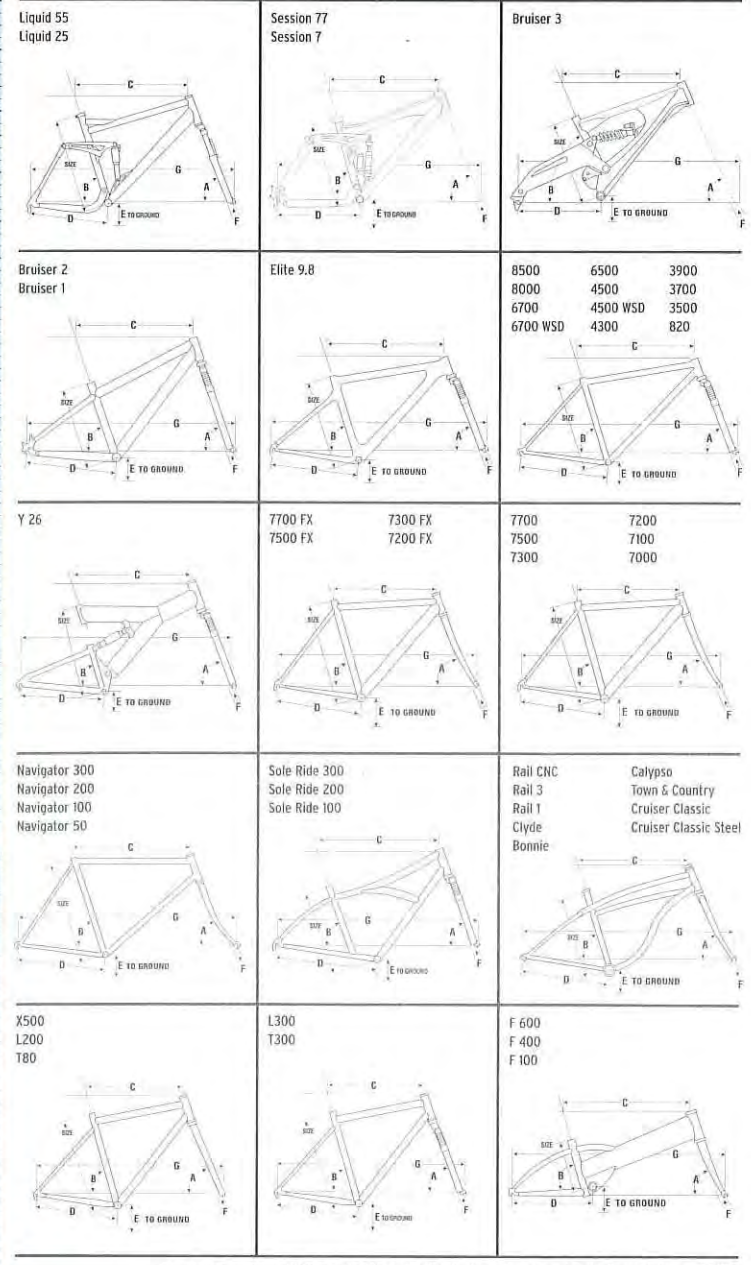

Frame size	H head angle	L seat angle	E FF top tube	D chain stay	E bottom bracket	D offset	E wheel base	trail	stand over
Liquid 55 Liquid 25	S 15.5"	69.0	72.0	55.3 / 21.8	43.4 / 17.1	34.8 / 13.7	3.8 / 1.5	1071 / 421	8.9 / 3.5	75.5 / 29.7
	M 17.5"	69.0	72.0	59.0 / 23.2	43.4 / 17.1	34.8 / 13.7	3.8 / 1.5	1071 / 421	8.9 / 3.5	75.7 / 29.8
	L 19.5"	69.0	72.0	62.7 / 24.7	43.4 / 17.1	34.8 / 13.7	3.8 / 1.5	1071 / 421	8.9 / 3.5	75.7 / 29.8
Session 77 Session 7	S 15.5"	66.5	72.0	56.5 / 22.2	43.8 / 17.3	36.8 / 14.5	4.1 / 1.6	114.3 / 43.1	10.4 / 4.1	79.2 / 31.2
	M 17.5"	66.5	72.0	58.4 / 23.0	43.8 / 17.3	36.8 / 14.5	4.1 / 1.6	114.3 / 43.1	10.4 / 4.1	79.2 / 31.2
	L 19.5"	66.5	72.0	61.0 / 24.0	43.8 / 17.3	36.8 / 14.5	4.1 / 1.6	114.3 / 43.1	10.4 / 4.1	79.2 / 31.2
Bruiser 3 Bruiser 2 Bruiser 1 Elite 9.8	M 14.5"	68.0	69.0	56.0 / 22.0	43.0 / 16.9	35.0 / 13.8	4.0 / 1.6	1057 / 416	8.6 / 3.4	70.0 / 27.6
	L 16.5"	70.0	71.0	61.0 / 24.0	43.0 / 16.9	35.0 / 13.8	4.0 / 1.6	1057 / 416	8.6 / 3.4	71.6 / 28.2
	M 14.5"	68.0	71.0	57.0 / 22.4	42.0 / 16.5	32.4 / 12.8	3.3 / 1.3	1032 / 406	8.6 / 3.4	70.0 / 27.6
8500 8000 6900 6500 6700 WSD 4500 WSD	M 17.5"	71.0	73.0	58.8 / 23.1	42.4 / 16.7	29.7 / 11.7	4.2 / 1.7	1064 / 419	7.1 / 2.8	74.4 / 28.1
	L 19.5"	71.0	73.0	62.5 / 24.6	42.4 / 16.7	29.7 / 11.7	4.2 / 1.7	1064 / 419	7.1 / 2.8	74.4 / 28.1
	XL 21.5"	71.0	73.0	64.1 / 25.2	42.4 / 16.7	29.7 / 11.7	4.2 / 1.7	1064 / 419	7.1 / 2.8	74.4 / 28.1
4500 4300 3900 3700 3500	M 18"	70.5	73.5	55.0 / 21.7	43.0 / 16.9	29.1 / 11.5	3.8 / 1.5	1035 / 408	7.8 / 3.1	70.7 / 27.8
	L 22.5"	70.5	73.5	56.0 / 22.0	43.0 / 16.9	29.3 / 11.5	3.8 / 1.5	1047 / 412	7.8 / 3.1	71.7 / 29.4
	M 18"	70.5	73.5	56.0 / 22.0	43.0 / 16.9	29.3 / 11.5	3.8 / 1.5	1035 / 408	7.8 / 3.1	70.7 / 27.8
820	XL 21.5"	70.5	73.5	56.5 / 22.2	43.5 / 17.1	29.3 / 11.5	3.8 / 1.5	1049 / 413	7.9 / 3.1	71.7 / 30.5
	L 22.5"	70.5	73.5	57.5 / 22.6	43.5 / 17.1	29.3 / 11.5	3.8 / 1.5	1058 / 416	7.9 / 3.1	71.7 / 30.5
	M 18"	70.5	73.5	56.0 / 22.0	43.5 / 17.1	29.3 / 11.5	3.8 / 1.5	1035 / 408	7.8 / 3.1	70.7 / 27.8
Y 26	XL 21.5"	70.5	73.5	56.5 / 22.2	43.5 / 17.1	29.3 / 11.5	3.8 / 1.5	1049 / 413	7.9 / 3.1	71.7 / 30.5
	L 22.5"	70.5	73.5	57.5 / 22.6	43.5 / 17.1	29.3 / 11.5	3.8 / 1.5	1058 / 416	7.9 / 3.1	71.7 / 30.5
	M 18"	70.5	73.5	56.0 / 22.0	43.5 / 17.1	29.3 / 11.5	3.8 / 1.5	1035 / 408	7.8 / 3.1	70.7 / 27.8
7700 FX 7500 FX 7300 FX 7200 FX	M 17.5"	71.0	73.0	64.2 / 24.1	42.5 / 16.7	30.2 / 11.9	4.2 / 1.7	1087 / 428	7.1 / 2.8	74.0 / 29.1
	L 19.5"	71.0	73.0	67.8 / 25.6	42.5 / 16.7	30.2 / 11.9	4.2 / 1.7	1087 / 428	7.1 / 2.8	74.0 / 29.1
	M 17.5"	71.0	73.0	64.2 / 24.1	42.5 / 16.7	30.2 / 11.9	4.2 / 1.7	1087 / 428	7.1 / 2.8	74.0 / 29.1
7700 7500 7300 7200 7100 7000	M 20"	71.5	73.5	56.5 / 22.2	44.5 / 17.5	27.5 / 10.8	5.0 / 2.0	1058 / 417	6.4 / 2.5	75.6 / 30.2
	L 22.5"	71.5	73.5	57.5 / 22.6	44.5 / 17.5	27.5 / 10.8	5.0 / 2.0	1068 / 416	6.4 / 2.5	76.6 / 30.2
	M 20"	71.5	73.5	56.5 / 22.2	44.5 / 17.5	27.5 / 10.8	5.0 / 2.0	1058 / 417	6.4 / 2.5	75.6 / 30.2
Navigator 300 Navigator 200 Navigator 100 Navigator 50	M 14.5"	70.5	72.5	53.0 / 20.9	43.5 / 17.1	28.7 / 11.3	4.0 / 1.6	1011 / 398	7.7 / 3.0	65.9 / 25.9
	L 16.5"	70.5	72.5	55.0 / 21.7	43.5 / 17.1	28.7 / 11.3	4.0 / 1.6	1032 / 406	7.7 / 3.0	65.9 / 25.9
	M 14.5"	70.5	72.5	53.0 / 20.9	43.5 / 17.1	28.7 / 11.3	4.0 / 1.6	1011 / 398	7.7 / 3.0	65.9 / 25.9
Sole Ride 300 Sole Ride 200 Sole Ride 100	M 14.5"	70.5	72.5	53.0 / 20.9	43.5 / 17.1	28.7 / 11.3	4.0 / 1.6	1011 / 398	7.7 / 3.0	65.9 / 25.9
	L 16.5"	70.5	72.5	55.0 / 21.7	43.5 / 17.1	28.7 / 11.3	4.0 / 1.6	1032 / 406	7.7 / 3.0	65.9 / 25.9
	M 14.5"	70.5	72.5	53.0 / 20.9	43.5 / 17.1	28.7 / 11.3	4.0 / 1.6	1011 / 398	7.7 / 3.0	65.9 / 25.9
Rail CNC Rail 3 Clyde Town & Country Crusher Classic Crusher Classic Steel	M 20"	67.0	67.0	71.7 / 28.2	53.6 / 21.3	26.1 / 10.1	4.5 / 1.8	1194 / 470	7.3 / 2.9	61.5 / 24.2
	L 19.5"	69.0	71.0	67.0 / 26.4	52.7 / 20.7	26.1 / 10.1	4.5 / 1.8	1194 / 470	7.3 / 2.9	61.5 / 24.2
	M 20"	69.0	71.0	67.0 / 26.4	52.7 / 20.7	26.1 / 10.1	4.5 / 1.8	1194 / 470	7.3 / 2.9	61.5 / 24.2
X500 L300 T80	S 50cm	70.5	73.5	56.2 / 22.1	45.0 / 17.7	29.1 / 11.5	4.5 / 1.8	1070 / 421	7.6 / 3.0	74.5 / 29.3
	M 55cm	71.0	73.0	57.2 / 22.5	45.0 / 17.7	29.1 / 11.5	4.5 / 1.8	1070 / 421	7.6 / 3.0	74.5 / 29.3
	L 60cm	71.0	73.0	58.7 / 23.1	45.0 / 17.7	29.1 / 11.5	4.5 / 1.8	1070 / 421	7.6 / 3.0	74.5 / 29.3
L300 L200 T80	S 50cm	70.5	73.5	56.2 / 22.1	45.0 / 17.7	29.1 / 11.5	4.5 / 1.8	1070 / 421	7.6 / 3.0	74.5 / 29.3
	M 55cm	71.0	73.0	57.2 / 22.5	45.0 / 17.7	29.1 / 11.5	4.5 / 1.8	1070 / 421	7.6 / 3.0	74.5 / 29.3
	L 60cm	71.0	73.0	58.7 / 23.1	45.0 / 17.7	29.1 / 11.5	4.5 / 1.8	1070 / 421	7.6 / 3.0	74.5 / 29.3