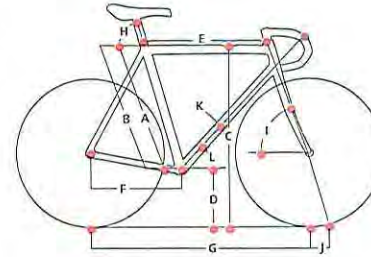

Palomino Series

Line drawings correspond to chart dimensions

Attitude Series

Line drawings correspond to chart dimensions

Q-Pro Carbon Series

Line drawings correspond to chart dimensions

Q-Carbon Series

Line drawings correspond to chart dimensions

## DIRECT FIT (MM)/DIRECT FIT ANGLE (K AND L)

Palomino Team	XS	S	M	L	XL	
Palomino Race	N/A	809/51.5°	825/50.3°	843/51.4°	876/52.9°	
Palomino	N/A	816/51.7°	827/50.7°	843/51.4°	878/53.1°	
	N/A	811/51.8°	827/50.7°	843/51.4°	882/52.9°	
Attitude Comp	XS	S	M	L	XL	
Attitude	768/54.4°	795/52.5°	820/50.6°	839/50.8°	884/51.6°	
	768/54.4°	795/52.5°	820/50.6°	839/50.8°	884/51.6°	
Q-Pro Carbon Team	49	52	54	56	58	61
Q-Pro Carbon	769/49.8°	779/48.4°	815/48.2°	842/48.3°	871/48.6°	889/49.2°
	769/49.8°	779/48.4°	815/48.2°	842/48.3°	871/48.6°	889/49.2°
Q-Carbon Team	XS(49)	S(52)	M(55)	L(58)	XL(61)	
Q-Carbon Race	778/49.2°	790/48.5°	832/48.7°	869/49.0°	894/49.9°	
Q-Carbon	787/50.1°	799/49.4°	838/49.8°	876/50.2°	901/51.0°	
	787/50.1°	799/49.4°	838/49.8°	876/50.2°	901/51.0°	