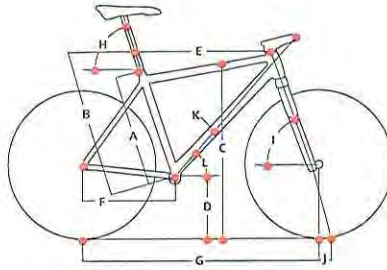

Attitude Series

Line drawings correspond to chart dimensions