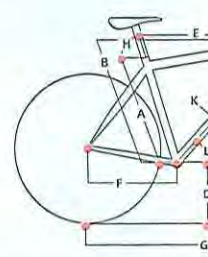

Palomino Series

Line drawings correspond to chart dimensions

Attitude Series

Line drawings correspond to chart dimensions

Q-Pro Carbon Series

Line drawings correspond to chart dimensions

Q-Carbon Series

Line drawings correspond to chart dimensions

## DIRECT FIT (MM)/DIRECT FIT ANGLE (K AND L)

Palomino Team	XS	S	M	L	XL	
Palomino Race	N/A	809/51.5°	825/50.3°	843/51.4°	876/52.9°	
Palomino	N/A	816/51.7°	827/50.7°	843/51.4°	878/53.1°	
	N/A	811/51.8°	827/50.7°	843/51.4°	882/52.9°	
Attitude Comp	XS	S	M	L	XL	
Attitude	768/54.4°	795/52.5°	820/50.6°	839/50.8°	884/51.6°	
	768/54.4°	795/52.5°	820/50.6°	839/50.8°	884/51.6°	
Q-Pro Carbon Team	49	52	54	56	58	61
Q-Pro Carbon	769/49.8°	779/48.4°	815/48.2°	842/48.3°	871/48.6°	889/49.2°
	769/49.8°	779/48.4°	815/48.2°	842/48.3°	871/48.6°	889/49.2°
Q-Carbon Team	XS(49)	S(52)	M(55)	L(58)	XL(61)	
Q-Carbon Race	778/49.2°	790/48.5°	832/48.7°	869/49.0°	894/49.9°	
Q-Carbon	787/50.1°	799/49.4°	838/49.8°	876/50.2°	901/51.0°	
	787/50.1°	799/49.4°	838/49.8°	876/50.2°	901/51.0°	