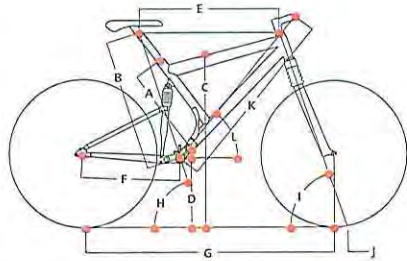

Palomino Series

Line drawings correspond to chart dimensions