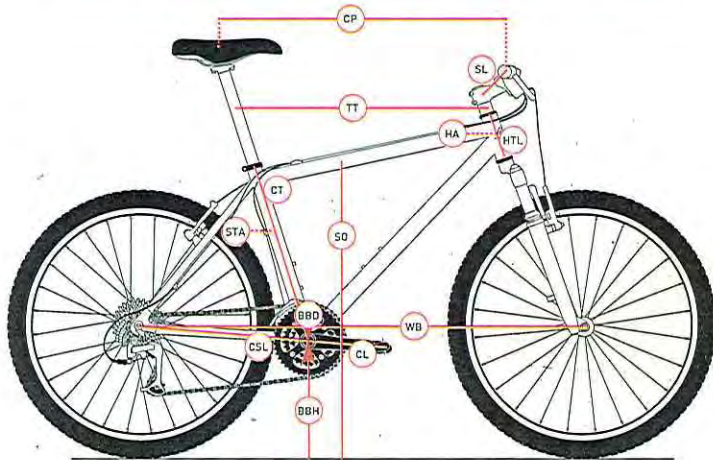

GEOMETRY TABLES

TERM	ABBREV.	UNIT	GEOMETRY GLOSSARY
STANDOVER	SO	"	The vertical distance from the ground to the point on the top tube where you straddle the bike.
EFFECTIVE TOP TUBE	TT	"	The horizontal measure from the center of the headset to the center of the seatpost. The most important measurement when buying a bike, because it cannot be changed.
COCKPIT LENGTH	CP	"	The horizontal measure from the center of the handlebar to the center of the seatpost. This is where you spend your time. (The next two measurements show how it can be adjusted.)
MINIMUM COCKPIT	minCP	"	The shortest the cockpit can be made by changing the stem to the shortest one available.
MAXIMUM COCKPIT	maxCP	"	The longest the cockpit can be made by changing the stem to one which is 30mm longer than original—the maximum recommended to retain optimum handling.
STEM LENGTH	SL	mm	The original stem, measured from the center of the steerer tube to the center of the handlebar.
CRANK LENGTH	CL	mm	The distance from the center of the bottom bracket to the center of the pedal axle. A rider with long legs can benefit from longer cranks.
HEADTUBE LENGTH	HTL	mm	The distance between the upper and lower headset. Affects how high your handlebar is relative to your saddle.
HEAD ANGLE	HA	°	The angle of headtube to the ground. Tailored to optimize steering precision on each frame size.
SEATTUBE ANGLE	STA	°	The angle of seattube to the ground. Tailored to optimize power transmission on each frame size.
EFFECTIVE CHAINSTAY LENGTH	CSL	mm	The distance from the center of the bottom bracket to the center on the rear axle.
BOTTOM BRACKET HEIGHT	BBH	mm	The vertical distance from the center of the bottom bracket to the ground. Expresses clearance of the frame over obstacles.
BOTTOM BRACKET DROP	BBD	mm	The vertical distance the bottom bracket is below an imaginary horizontal line drawn through the axles. The greater the bottom bracket drop, the lower the rider's center of gravity.
WHEELBASE	WB	mm	The distance between the axles. Tailored to optimize weight distribution on each frame size.
CENTER TO TOP	CT	"	The distance from the center of the bottom bracket to the top of the seat tube. Because some people still feel they need to know.
HEIGHT RANGE		"	If your height is within this range, this size of bike should fit you.