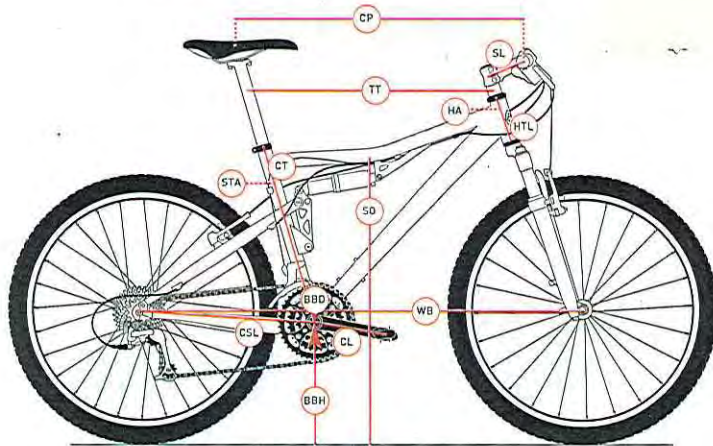

GEOMETRY TABLES

TERM	ABBREV.	UNIT	GEOMETRY GLOSSARY
STANDOVER	SO	"	The vertical distance from the ground to the point on the top tube where you straddle the bike.
EFFECTIVE TOP TUBE	TT	"	The horizontal measure from the center of the headset to the center of the seatpost. The most important measurement when buying a bike, because it cannot be changed.
COCKPIT LENGTH	CP	"	The horizontal measure from the center of the handlebar to the center of the seatpost. This is where you spend your time. (The next two measurements show how it can be adjusted.)
MINIMUM COCKPIT	minCP	"	The shortest the cockpit can be made by changing the stem to the shortest one available.
MAXIMUM COCKPIT	maxCP	"	The longest the cockpit can be made by changing the stem to one which is 30mm longer than original—the maximum recommended to retain optimum handling.
STEM LENGTH	SL	mm	The original stem, measured from the center of the steerer tube to the center of the handlebar.
CRANK LENGTH	CL	mm	The distance from the center of the bottom bracket to the center of the pedal axle. A rider with long legs can benefit from longer cranks.
HEADTUBE LENGTH	HTL	mm	The distance between the upper and lower headset. Affects how high your handlebar is relative to your saddle.
HEAD ANGLE	HA	°	The angle of headtube to the ground. Tailored to optimize steering precision on each frame size.
SEATTUBE ANGLE	STA	°	The angle of seattube to the ground. Tailored to optimize power transmission on each frame size.
EFFECTIVE CHAINSTAY LENGTH	CSL	mm	The distance from the center of the bottom bracket to the center on the rear axle.
BOTTOM BRACKET HEIGHT	BBH	mm	The vertical distance from the center of the bottom bracket to the ground. Expresses clearance of the frame over obstacles.
BOTTOM BRACKET DROP	BBD	mm	The vertical distance the bottom bracket is below an imaginary horizontal line drawn through the axles. The greater the bottom bracket drop, the lower the rider's center of gravity.
WHEELBASE	WB	mm	The distance between the axles. Tailored to optimize weight distribution on each frame size.
CENTER TO TOP	CT	"	The distance from the center of the bottom bracket to the top of the seat tube. Because some people still feel they need to know.
HEIGHT RANGE		"	If your height is within this range, this size of bike should fit you.