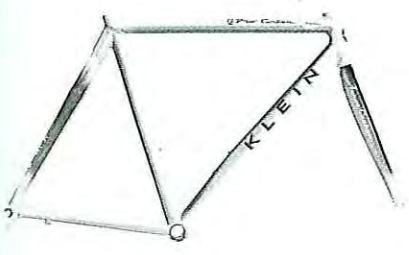

top-of-the-line Q-Pro Carbon has a completely new design that is the culmination of Gary Klein's materials technology expertise. The use of carbon contributes a more supple ride (in the herringbone-patterned, carbon fiber seat stay assembly) and eliminates weight (weight is reduced by 7.5 grams in the Aeros™ II Fork alone). Klein's new ZR 9000 alloy further lightens up the frame. Fully equipped with the Dura Ace component group, the Q-Pro Carbon weighs all of 16.5 pounds, just over the UCI-mandated minimum of 14.9 pounds. And for the first time, all three Quantum models include a standardized 1 1/8" head tube, allowing for more universal stem compatibility.

Quantum TT™

Engineered For Road racing, triathlons
Frame Full Gradient aluminum alloy
Color Aegean Blue
Wheel System Bontrager Race Lite 20/24

Fork AirRail epoxy bonded carbon
Components Shimano Ultegra
Contact Points 3TTT The stem and handlebar, Selle San Marco Era saddle

Engineered For Club riding, sport touring
Frame Full Gradient aluminum alloy
Color Plum Crazy
Wheel System Bontrager Select 20/24

Fork AirRail epoxy bonded carbon
Components Shimano 105
Contact Points Bontrager Select stem and handlebar, Selle San Marco New Millennium saddle