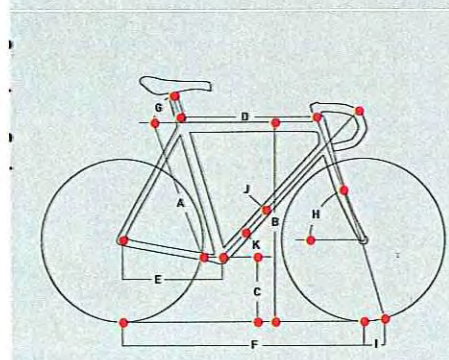

Attitude Race™ Frame

Engineered For Cross-country singletrack racing
Frame Gradient ZR 9000 alloy
Color Ocean Floor

The Attitude Race Frame is available through the Klein Custom Program.

	Size	Typical Rider Height	Seat Tube Center to Top (in/cm)	Top Tube Standover (in/cm)	Bottom Bracket (in/cm)	Effective Top Tube Length (in/cm)	Chainstay Length (in/cm)	Wheelbase (in/cm)	Fork Rake* (in/cm)	Fork Travel (mm)	Seat Tube Angle	Head Tube Angle	Trail (in/cm)
			A	B	C	D	E	F			G	H	I
Carbon Quantum Race	49cm	5'3" - 5'6"	17.5/44.4	27.2/69.1	10.2/26.0	20.6/52.4	16.3/41.4	38.0/96.4	1.4/3.5	N/A	74.0°	72.5°	2.5/6.3
	52cm	5'5" - 5'8"	19.7/50.0	28.8/73.2	10.4/26.3	21.5/54.7	16.3/41.4	38.7/98.2	1.4/3.5	N/A	73.5°	72.7°	2.4/6.2
	54cm	5'8" - 5'11"	22.3/56.7	30.9/78.4	10.4/26.5	22.1/56.0	16.3/41.4	39.2/99.6	1.4/3.5	N/A	73.5°	72.8°	2.4/6.1
	56cm	5'10" - 6'1"	23.1/58.7	31.7/80.5	10.5/26.7	22.5/57.2	16.3/41.4	39.1/99.3	1.6/4.1	N/A	73.5°	73.9°	2.4/6.1
	58cm	6'0" - 6'3"	23.9/60.8	32.5/82.7	10.6/26.9	23.1/58.7	16.3/41.4	39.6/100.6	1.6/4.1	N/A	73.3°	73.9°	2.4/6.1
	61cm	6'3" - 6'6"	25.1/63.8	33.8/85.8	10.7/27.2	23.9/60.6	16.3/41.4	40.4/102.5	1.6/4.1	N/A	73.3°	74.0°	2.4/6.0
Adept Pro	S	5'4" - 5'7"	15.8/40.0	27.4/69.6	12.0/30.4	22.6/57.5	16.3/41.5	41.2/104.7	1.5/3.8	80.0/100.0	73.5°	70.8°	3.0/7.6
Adept Race	M	5'8" - 5'11"	17.5/44.5	27.9/70.8	12.0/30.4	23.4/59.6	16.3/41.5	41.8/106.3	1.5/3.8	80.0/100.0	73.5°	71.3°	2.9/7.3
Adept Comp	L	5'9" - 6'2"	19.3/49.0	28.5/72.5	12.0/30.4	24.1/61.2	16.3/41.5	42.5/107.9	1.5/3.8	80.0/100.0	73.5°	71.4°	2.8/7.2
	XL	6'1" - 6'6"	21.1/53.5	29.4/74.6	12.0/30.4	24.7/62.8	16.3/41.5	43.1/109.6	1.5/3.8	80.0/100.0	73.5°	71.4°	2.8/7.2
Attitude Race	XS	5'2" - 5'5"	14.0/35.6	26.5/67.3	11.4/29.0	21.7/55.1	16.4/41.7	40.0/101.7	1.5/3.8	80.0	72.8°	70.2°	3.1/7.9
Attitude Comp	S	5'4" - 5'7"	15.8/40.0	27.8/70.7	11.6/29.5	22.6/57.4	16.4/41.7	40.8/103.7	1.5/3.8	80.0	72.8°	70.8°	3.0/7.6
Attitude	M	5'8" - 5'11"	17.5/44.5	29.1/73.9	11.8/30.0	23.4/59.5	16.4/41.7	41.6/105.5	1.5/3.8	80.0	72.8°	71.3°	2.9/7.3
	L	5'9" - 6'2"	19.3/48.9	30.5/77.5	11.9/30.3	24.1/61.1	16.4/41.7	42.2/107.2	1.5/3.8	80.0	72.8°	71.4°	2.8/7.2
	XL	6'1" - 6'6"	21.0/53.3	32.2/81.8	12.0/30.5	24.7/62.7	16.4/41.7	42.9/109.0	1.5/3.8	80.0	72.8°	71.4°	2.8/7.2