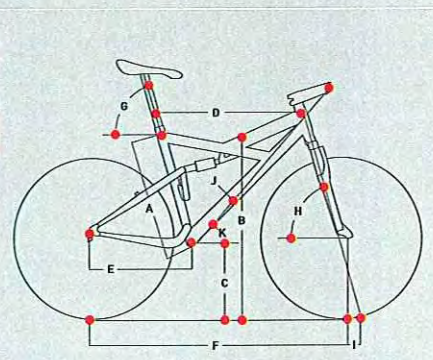

Adept Series

Attitude Series