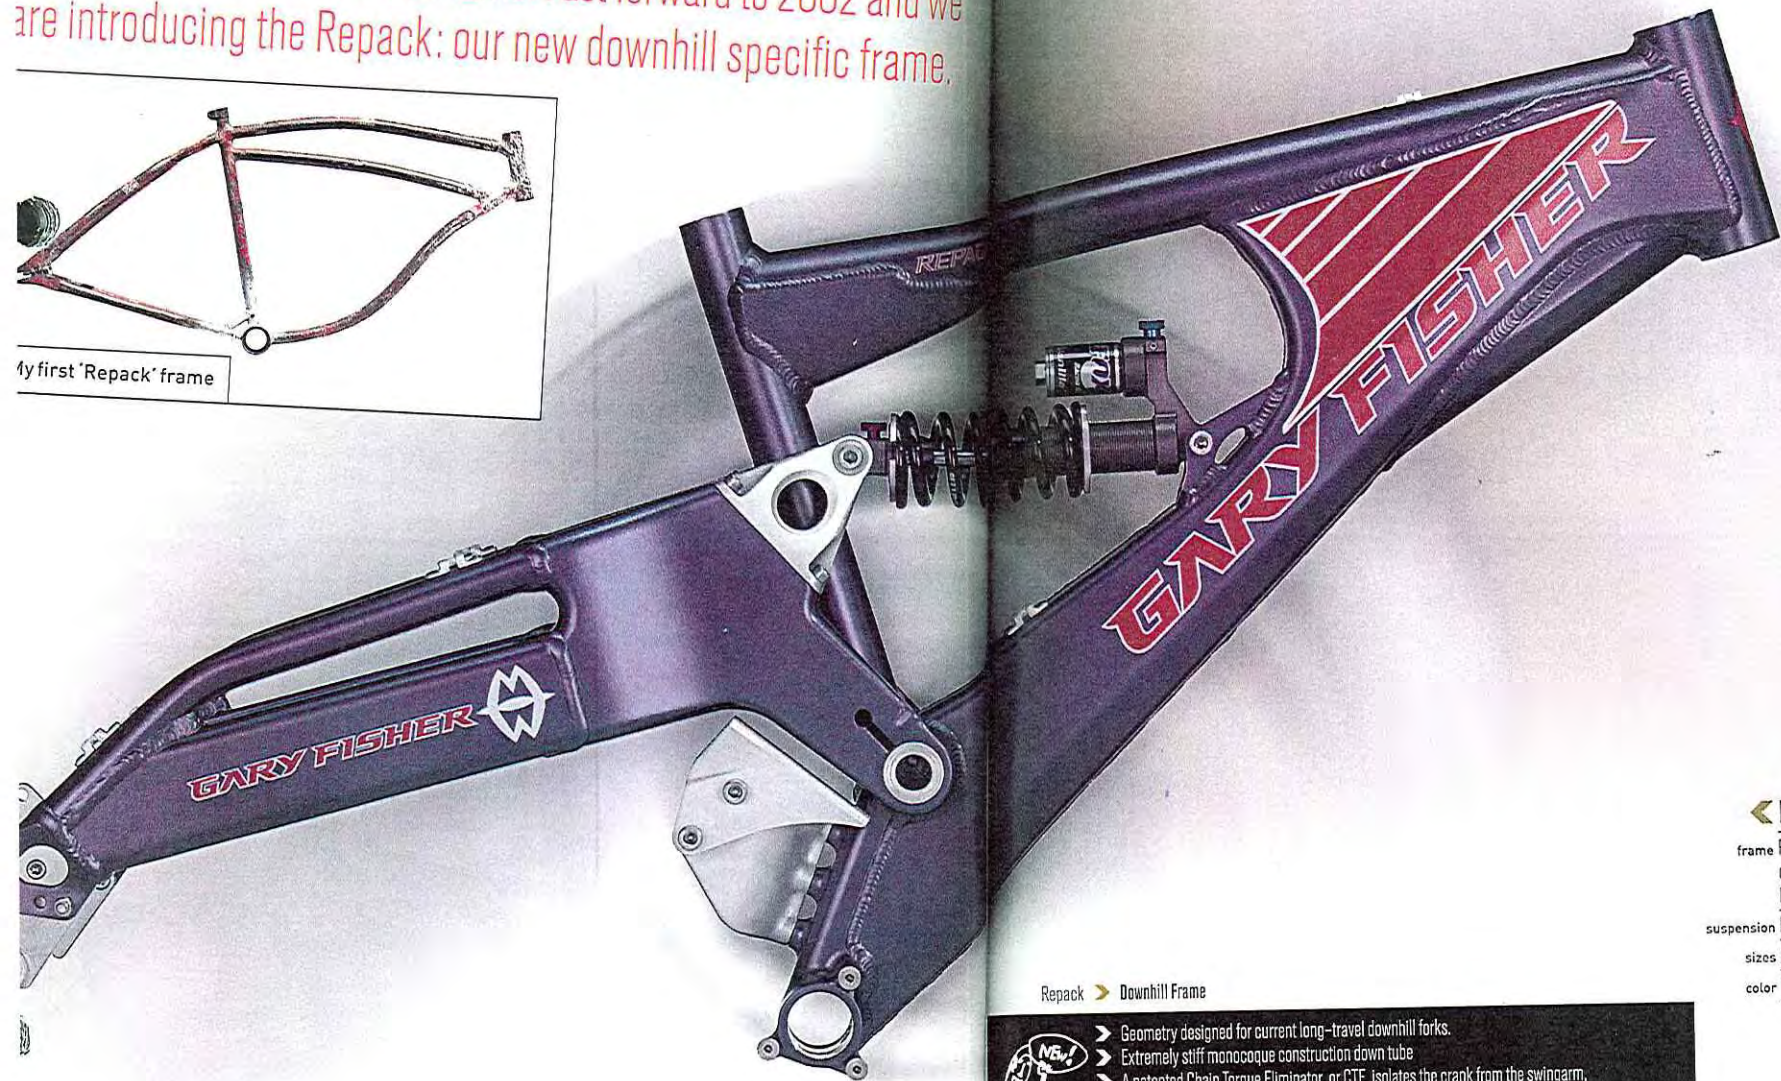

the first 'Repack' frame

'Repack' frame

Repack > Downhill Frame

- > Geometry designed for current long-travel downhill forks.
- > Extremely stiff monocoque construction down tube
- > A patented Chain Torque Eliminator, or CTE, isolates the crank from the swingarm, preventing pedal bob and unwanted suspension feedback through the cranks.
- > The Crank Case — BB shell, swingarm pivot shell, and CTE mounts — is machined from a single piece of aluminum billet, for perfect alignment of the frame swingarm, and drivetrain.
- > Using a Fox downhill shock with 2.75" of stroke gives 8" of rear wheel travel.
- > The single pivot suspension design, with a hollow aluminum axle and sealed cartridge bearings, will not get loose or sloppy over time and requires no maintenance.
- > Elevated swingarm stays reduce chain slap for a quiet ride.
- > Both dropouts are replaceable, provide 0.5" of wheelbase adjustment