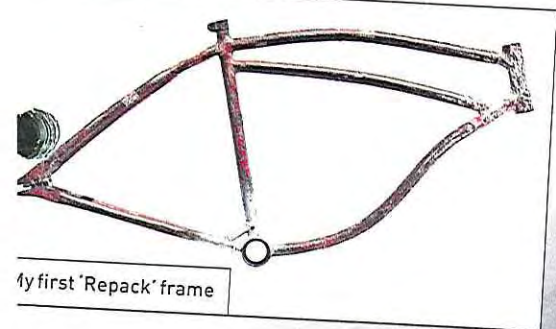

the first 'Repack' frame

'Repack' frame

Repack > Downhill Frame

- > Geometry designed for current long-travel downhill forks.
- > Extremely stiff monocoque construction down tube
- > A patented Chain Torque Eliminator, or CTE, isolates the crank from the swingarm, preventing pedal bob and unwanted suspension feedback through the cranks.
- > The Crank Case — BB shell, swingarm pivot shell, and CTE mounts — is machined from a single piece of aluminum billet, for perfect alignment of the frame swingarm, and drivetrain.
- > Using a Fox downhill shock with 2.75" of stroke gives 8" of rear wheel travel.
- > The single pivot suspension design, with a hollow aluminum axle and sealed cartridge bearings, will not get loose or sloppy over time and requires no maintenance.
- > Elevated swingarm stays reduce chain slap for a quiet ride.
- > Both dropouts are replaceable, provide 0.5" of wheelbase adjustment