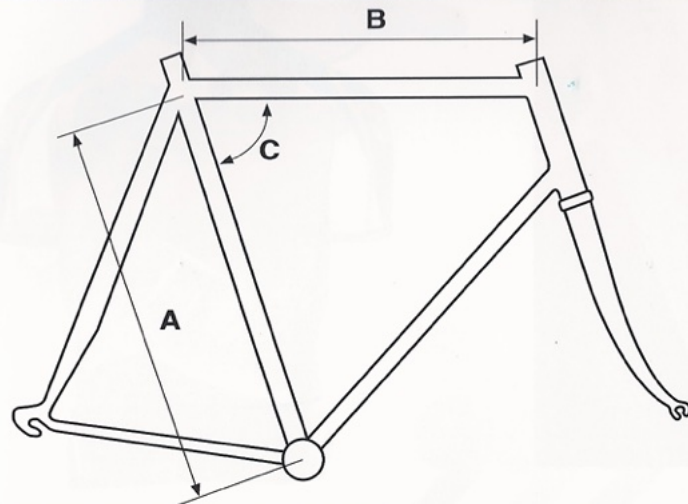

Alu Cross

COLOUR
AFZ

Eddy Merckx Sloping Frame Geometry

A	A1	B	C
45	51.5	53.5	74°
48	54	55	73°
51	56.5	57	72°
54	59	59.5	71.2°

Eddy Merckx Road Frame Geometry

A	B	C
48	51.8	73.9°
49	52.3	73.9°
50	52.8	73.7°
51	53.3	73.7°
52	53.8	73.7°
53	54.3	73.5°
54	54.8	73.3°
55	55.5	73°
56	56	72.8°
57	56.8	72.6°
58	57.3	72.4°
59	57.8	72.2°
60	58.3	72°
61	58.8	71.8°
62	58.8	71.8°