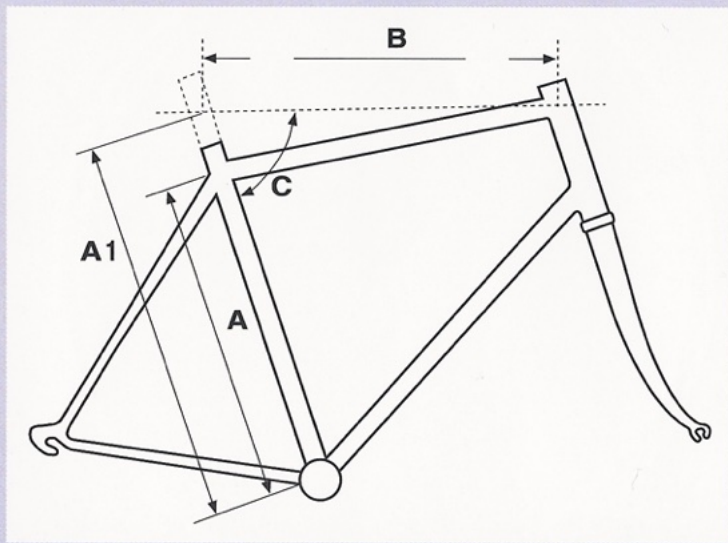

Alu Cross

COLOUR
AFZ

Eddy Merckx Sloping Frame Geometry

A	A1	B	C
45	51.5	53.5	74°
48	54	55	73°
51	56.5	57	72°
54	59	59.5	71.2°

Eddy Merckx Road Frame Geometry

A	B	C
48	51.8	73.9°
49	52.3	73.9°
50	52.8	73.7°
51	53.3	73.7°
52	53.8	73.7°
53	54.3	73.5°
54	54.8	73.3°
55	55.5	73°
56	56	72.8°
57	56.8	72.6°
58	57.3	72.4°
59	57.8	72.2°
60	58.3	72°
61	58.8	71.8°
62	58.8	71.8°