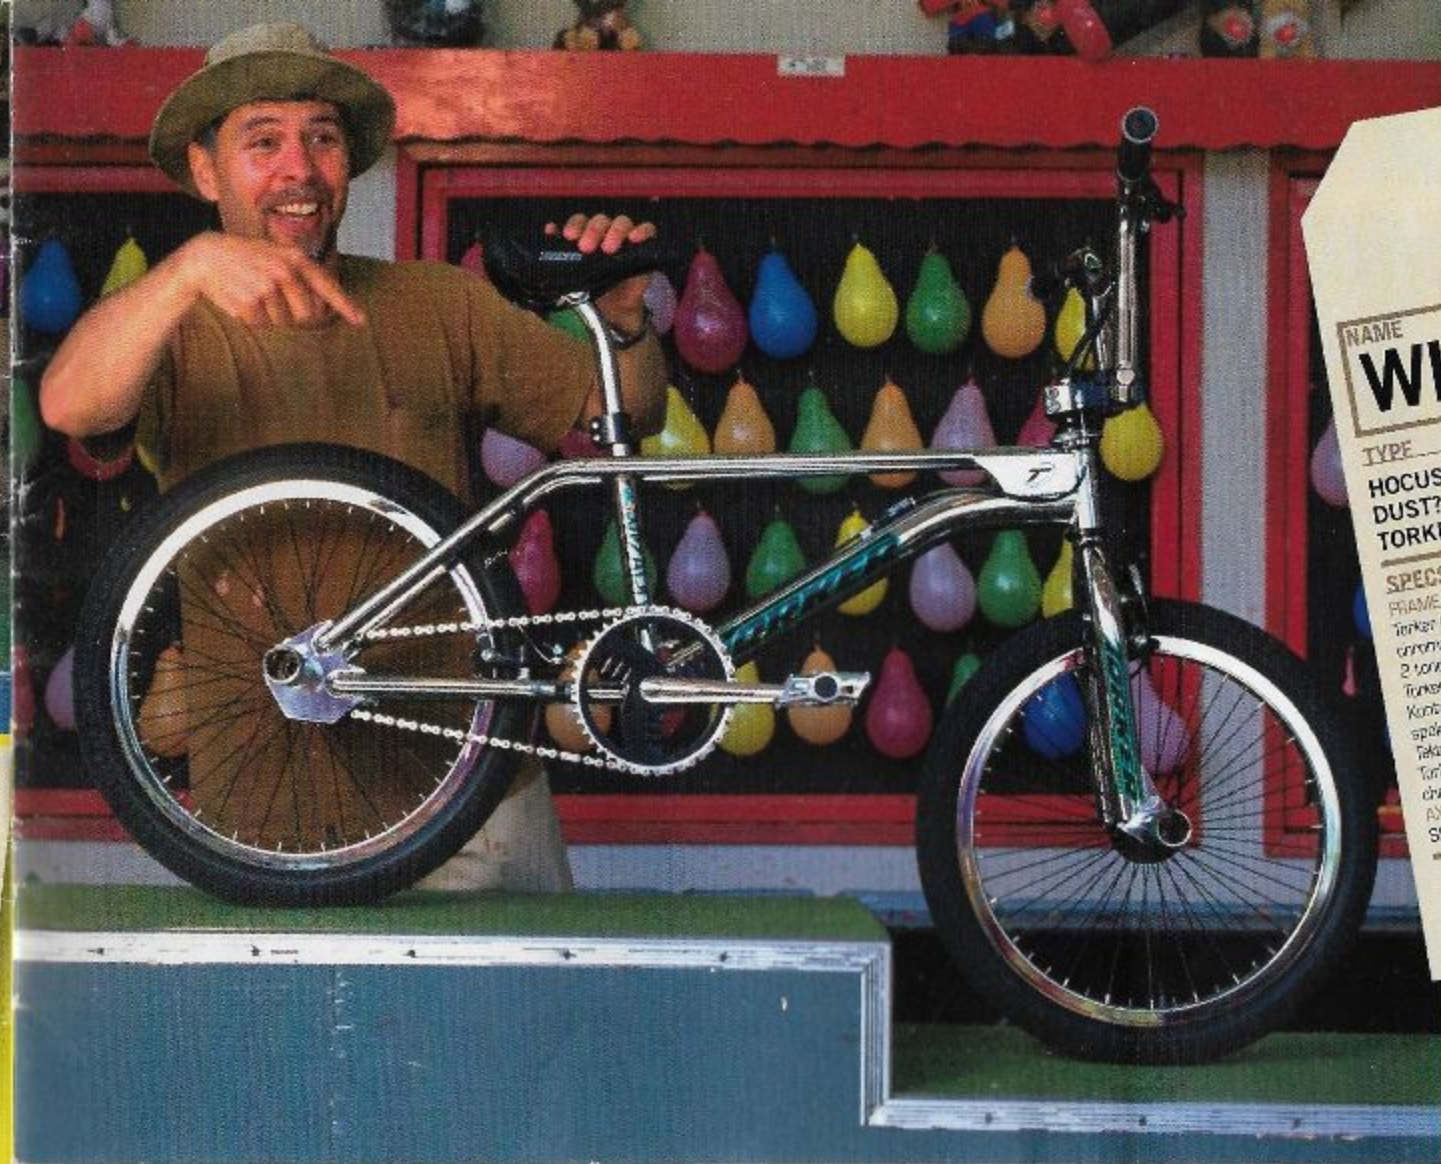

NAME
JESTER

TYPE
IT'S NO JIVE, THIS IS A SERIOUS FREESTYLE MACHINE THAT WILL INSTANTLY IMPROVE YOUR MOVES.

SPECS
FRAME Torker Freestyle Twin Top Tube
FORK Torker FS BAR Torker Apo FS
STEM Torker alloy threadless GRIPS Torker logo fingerless HEADSET threadless 1 1/8" CRANKS Torker 175mm with 44t chainwheel TIRES Kenda Konaact 2.25 for RIMS Alex alloy 48h HUBS 48h 14mm axle FVV 18t BRAKES Tektro U-brake for LEVERS Tektro for CHAIN KMC 4410 TAY SADDLE Torker padded FS SPROGT steel CLAMP Torker alloy 2-bolt PEDAL Victor alloy platform AXLE PEGS knurled steel, threadless, 2 pair DEMANGLER SST Dryg COLORS chrome, wine-o, metallic blue

NAME
WIZARD

TYPE
HOCUS-POCUS SPELLS AND MAGIC DUST? NO, THIS BIKE IS 100% TORKER FREESTYLE.

SPECS
FRAME Torker Freestyle Twin Top Tube all chrome FORK Torker Freestyle all chrome BAR Torker Freestyle Apo chrome STEM Torker alloy threadless GRIPS Torker logo fingerless HEADSET threadless 1 1/8" CRANKS Torker chrome 175mm with 44t chainwheel TIRES Kenda Konaact 2.25 for RIMS Alex alloy 48h up end stainless spokes HUBS alloy 48h 14mm axle FVV 18t BRAKES Tektro U-brake LEVERS Tektro CHAIN KMC 4410 TAY SADDLE Torker Freestyle padded w/leather logo SPROGT Torker chrome multi-axle, 18tooth PEDALS Victor alloy platform AXLE PEGS knurled steel, threadless, 2 pair DEMANGLER SST Dryg COLORS chrome, navy brown