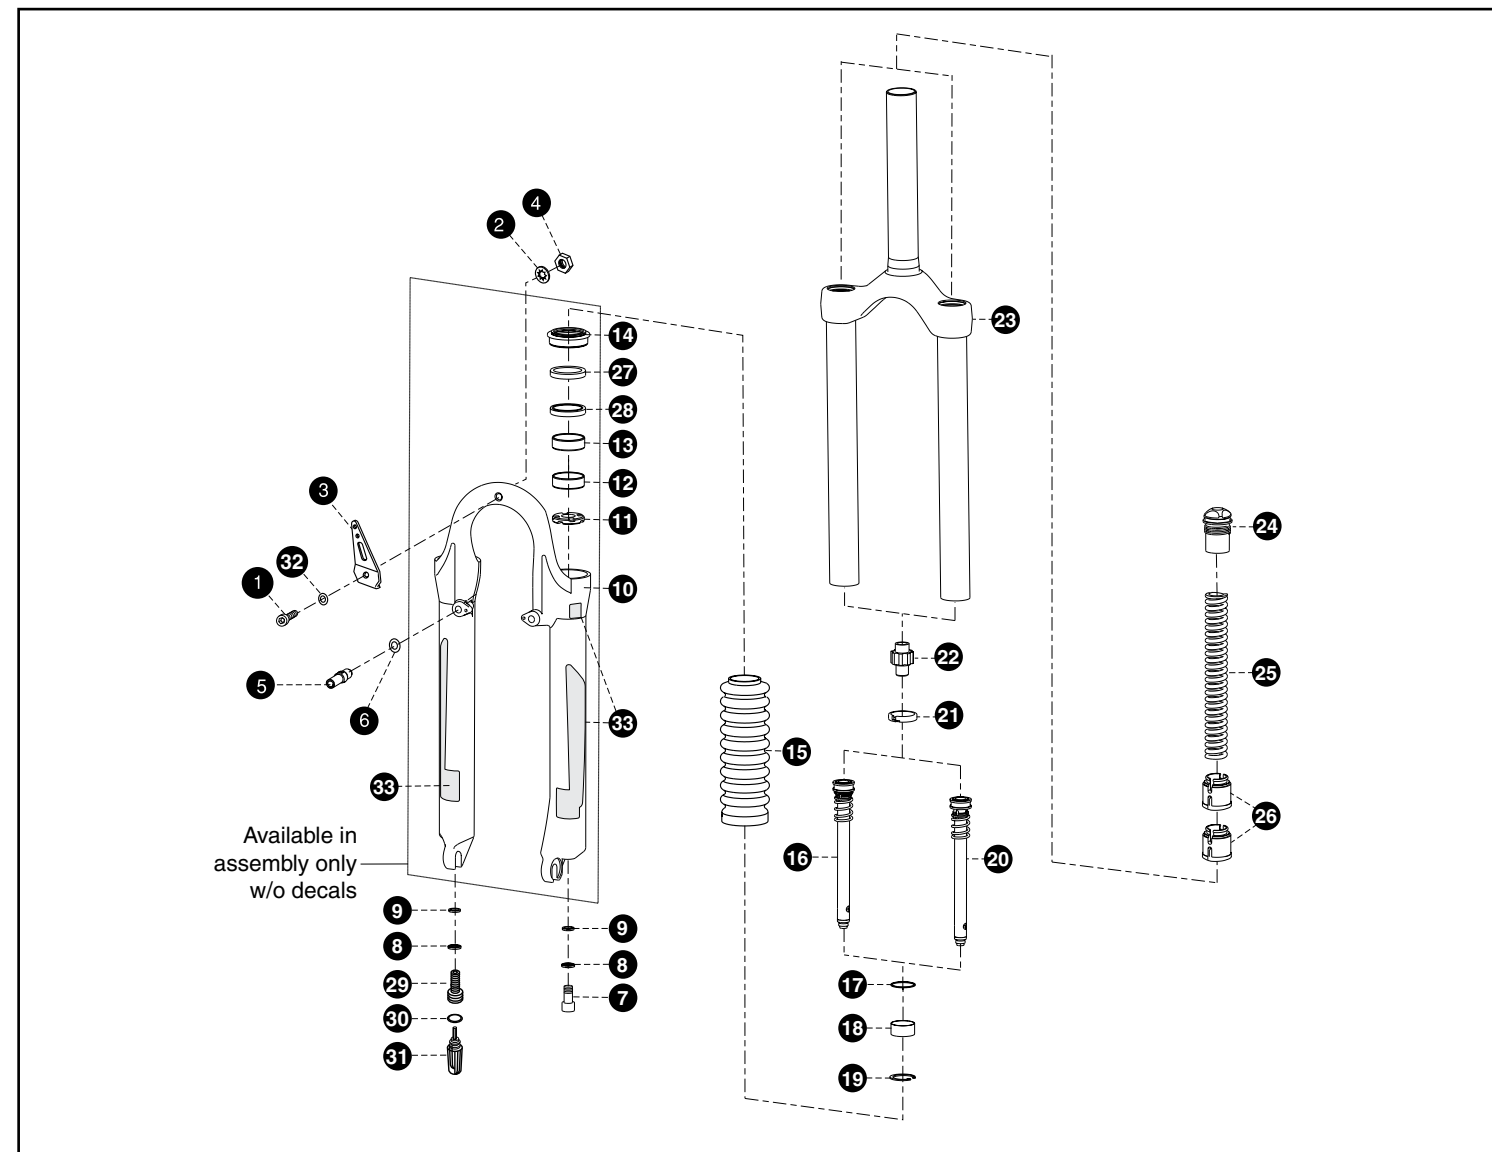

1 Reflector Bracket Bolt	620-001633-00	18 Homer Valve	100-004996-00	32 Washer	620-000585-00
2 Reflector Bracket Lock washer	52222	19 Retaining Ring	50108	33 Judy Race Decal, Black, Right	660-004504-00
3 Reflector Bracket	60337	20 Plunger Rod Assembly	110-002464-03	Judy Race Decal, Black, Left	660-004504-01
4 Reflector Bracket Nut	620-000192-00	21 Glide Ring, Brown	430-001184-03	Judy Race Decal, Blue, Right	660-004503-00
5 Brake Post	48131	22 Spring Retainer	430-001185-00	Judy Race Decal, Red, Right	660-004502-00
6 Brake Post Washer	52261	23 1-1/8" Crown/Steerer/Upper, SL	100-004791-00	Judy Race Decal, Red, Left	660-004502-01
7 Shaft Bolt	46120	1-1/8" Crown/Steerer/Upper, Race	110-004784-00	Judy Race Decal, Orange, Right	660-004544-00
8 Crush Washer Retainer	610-004275-00	24 Top Cap	430-001875-00	Judy Race Decal, Orange, Left	660-004544-01
9 Crush Washer	610-004274-00	Top Cap, Aluminum, Race	100-004652-00	Judy Race Decal, Blue, Right	660-004503-00
10 Lower Leg Assy, Black, w/DB, NH	100-004785-00	Top Cap, Aluminum, Kit	110-004653-00	Judy Race Decal, Blue, Left	660-004503-01
Lower Leg Assy, Red, w/DB, NH	100-004785-02	25 Coil Spring, X-Soft, Silver	100-004473-00	Judy SL Decal, Black, Right	660-004550-00
Lower Leg Assy, Yellow, w/DB, NH	100-004785-04	Coil Spring, Soft, Yellow	100-004774-00	Judy SL Decal, Black, Left	660-004550-01
11 Bottom Bumper	410-001654-00	Coil Spring, Medium, Red	100-004775-00	Judy SL Decal, Red, Right	660-004551-00
12 Lower Bushing	420-002495-02	Coil Spring, Firm, Black	100-004776-00	Judy SL Decal, Red, Left	660-004551-01
13 Upper Bushing	420-002495-01	26 All Travel Spacer	430-004650-00	Judy SL Decal, Yellow, Right	660-004555-00
14 Dust Seal	500-004279-00	27 Foam Ring	500-002925-00	Judy SL Decal, Yellow, Left	660-004555-01
Dust Seal (bag-o-30)	110-004881-50	28 Pressure Seal	500-003047-00	Judy SL Decal, Royal Blue, Right	660-004552-00
15 Fork Boot, Standard	400-004357-00	29 Hollow Shaft Bolt	200-002954-00	Judy SL Decal, Royal Blue, Left	660-004552-01
16 Damper Assembly	100-004979-00	30 Shaft Bolt O-Ring	630-001993-32		
17 Shaft Guide Retainer	530-001600-00	31 Adjuster Knob	110-004960-00