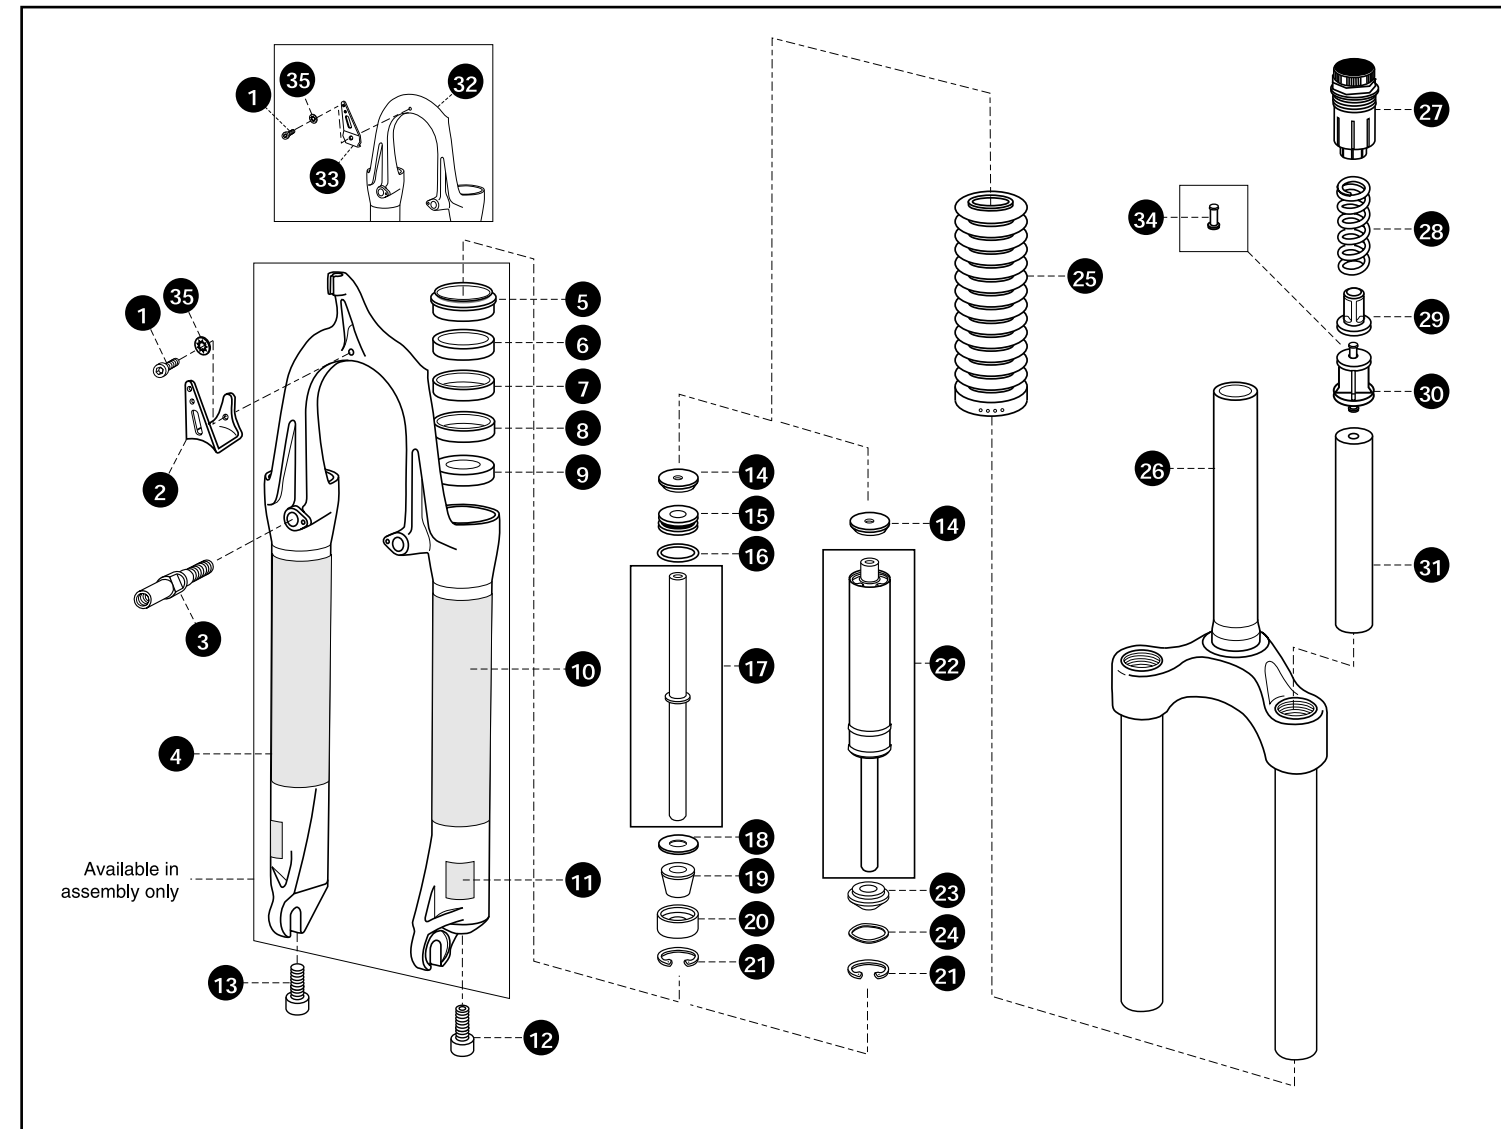

1 Reflector Bracket Screw	47171
2 Reflector Bracket	60335
3 Brake Post	48131
4 Lower Leg Assembly, Cream	20326
Lower Leg Assembly, Black	20328
5 Resi-wiper Top Seal	56065
6 Seal Spacer	42386
7 Upper Bushing	54128
8 Lower Bushing	54129
9 Bottom Bumper	56310
10 Judy XC Panel Decal, Black	57476
Judy XC Panel Decal, Cream	57475
Judy XC Panel Decal, Yellow	57474
Judy XC Panel Decal, Red	57348
11 Judy XC Decal, (R)	57294
Judy XC Decal, (L)	57293
12 Hollow Shaft Bolt	46107
13 Shaft Bolt	46106
14 Shaft End Plate	43120
15 Upper Shaft Guide	43116

16 Upper Shaft Guide O-ring	51124
17 Neutral Shaft (63mm Travel)	43096
Neutral Shaft (80mm Travel)	43098
18 Flat Washer	52259
19 Top Out Bumper	56302
20 Lower Shaft Guide	43171
21 Cartridge Retaining Ring	50108
22 Cartridge Assembly, (63mm Travel)	20850
Cartridge Assembly, (80mm Travel)	20851
23 Cartridge Washer	52265
24 Wave Washer	52260
25 Fork Boot	56402
26 1 Crwn/Strr/Uppr Tubes 140mm	145-000805-14
1 Crwn/Strr/Uppr Tubes 170mm	145-000805-17
1 Crwn/Strr/Uppr Tubes 200mm	145-000805-20
1 Crwn/Strr/Uppr Tubes 230mm	145-000805-23
1 Crwn/Strr/Uppr Tubes 265mm*	145-000805-26
1-1/8 Crwn/Strr/Uppr 140mm	145-000806-14
1-1/8 Crwn/Strr/Uppr 170mm	145-000806-17
1-1/8 Crwn/Strr/Uppr 200mm	145-000806-20

1-1/8 Crwn/Strr/Uppr 230mm	145-000806-23
* 1-1/8 Crwn/Strr/Uppr 265mm	145-000806-26
27 Top Cap Assembly	20612
28 Tuning Spring, Soft - Red	44358
Tuning Spring, Medium - Yellow	44359
† Tuning Spring, Firm - Green	44362
Tuning Spring, Extra Firm - Purple	44364
29 Spring Rate Adjuster, 5, Gray	42417
Spring Rate Adjuster, 13, Black	42418
Spring Rate Adjuster, 20, Beige	42419
30 MCU Stop (63mm Travel)	56344
31 MCU Bumper (63mm Travel), 102mm	56127
MCU Bumper (80mm Travel), 117mm	56337
32 Lower Leg Assembly, Cream, Hangerless	20325
Lower Leg Assembly, Black, Hangerless	20327
33 Reflector Bracket, Hangerless	60337
34 MCU Adjuster Plate, Nub (80mm Travel)	52245
35 Reflector Bracket Lock washer	52222
* Threadless Steerer	
† Standard Spring