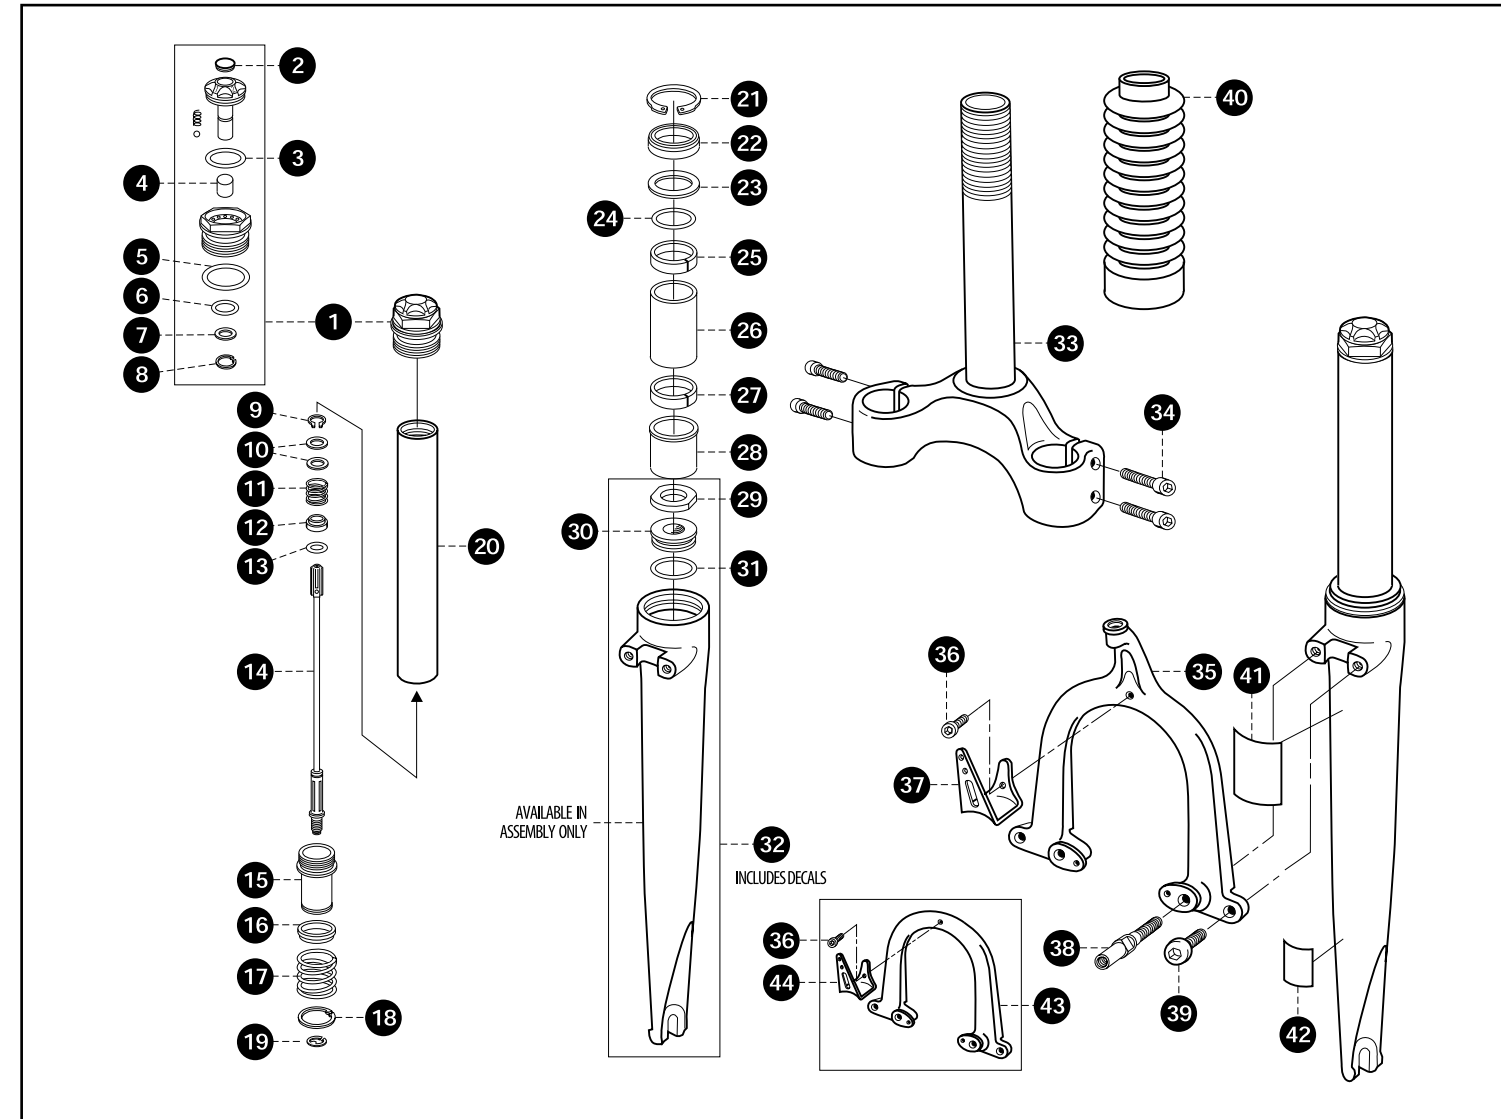

1 Air Cap Assembly	20604	23 Bushing Washer	52201	1-1/4 Crwn/Strr 140MM	271404
2 Dust Cap	56102	24 Main Seal O-ring	51104	1-1/4 Crwn/Strr 170MM	271704
3 Adjuster Head Dust-ring	51207	25 Upper Bushing	54125	1-1/4 Crwn/Strr 200MM	272004
4 Air Valve	56303	26 Bushing Spacer	53130	1-1/4 Crwn/Strr 230MM	272304
5 Air Cap O-ring	51202	27 Lower Bushing	54131	1-1/4 Crwn/Strr 265MM steel	272654
6 Adjuster Head O-ring	51123	28 Top Out Sleeve (standard travel)	53124	34 Crown Bolt	46158
7 Adjuster Head Washer	52204	Top Out Sleeve (long travel)	53123	35 Fork Brace, Champagne (Aluminum) †	49001
8 Adjuster Head Retaining Ring	50111	29 Bottom Washer	56305	Fork Brace, Black (Aluminum)	48998
9 Valve Spring Retaining Ring	50125	30 Bottom Molded Plate	42222	36 Reflector Bracket Screw	47171
10 Valve Spring Washer	52205	31 Bottom Plate O-ring	51117	37 Reflector Bracket	60335
11 Valve Spring	44306	32 Lower Tube Assembly, Champagne (R)	20527	38 Brake Post	48123
12 Valve Plate	42327	Lower tube assembly, Champagne (L)	20528	39 Brace Bolt	46169
13 Rebound Plate	42323	33 1 Crwn/Strr 140MM	271400	40 Fork Boot	56531
14 Adjuster Rod	42331	1 Crwn/Strr 170MM	271700	41 Rockshox Decal	57302
15 Valve Body	42226	1 Crwn/Strr 200MM	272000	42 M21 Decal	57315
16 Top Out Washer	52209	1 Crwn/Strr 230MM	272300	43 Fork Brace (No Hanger),	
17 Top Out Spring	44301	1 Crwn/Strr 265MM steel †	272650	Black (Aluminum)	48954
18 Top Out Spring Retaining Ring	50121	1-1/8 Crwn/Strr 140MM	271408	Champagne (Aluminum)	48950
19 Adjuster Rod Retaining Ring	50115	1-1/8 Crwn/Strr 170MM	271708	44 Reflector Bracket for No Hanger Brace	60337
20 Upper Tube	40835	1-1/8 Crwn/Strr 200MM	272008	Air pump w/Air Needle	20112
21 Main Seal Retaining Ring	50107	1-1/8 Crwn/Strr 230MM	272308	Air Needle	56991
22 Main Seal	56403	1-1/8 Crwn/Strr 265MM steel †	272658