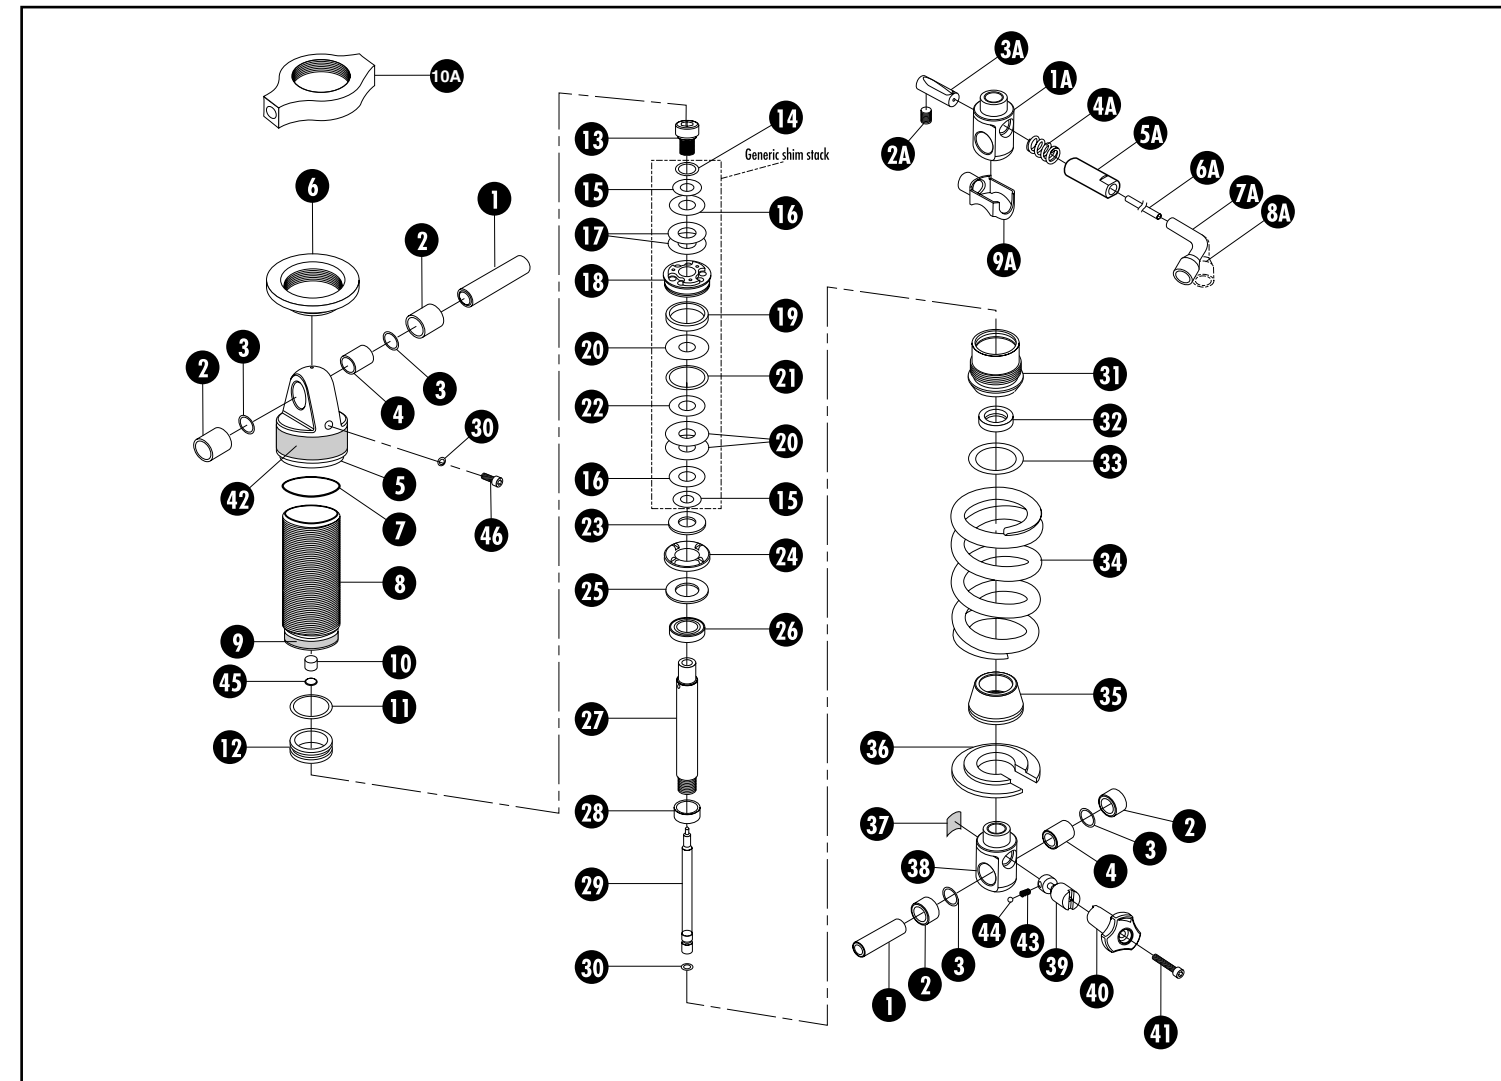

1 Mount Spacer	Call RockShox	20 Shim	Call RockShox	37 Decal, Cover	660-000380-01
2 Mount Sleeve	Call RockShox	21 Shim	Call RockShox	38 Shaft Eyelet	43032
3 Mount O-ring	51112	22 Shim	Call RockShox	39 Adjuster Screw	46209
4 Mount Bushing	54133	23 Stop Washer	52264	40 Adjuster Knob	42703
5 Body Eyelet	43027	24 Top Out Pad	52241	41 Rebound Knob Screw	620-000362-00
6 Threaded Collar	53106	25 Seal Head Washer	52247	42 Coupe Deluxe 1999 Decal	660-002088-S3
7 Body O-ring	51224	26 Seal U-cup	56124	43 Rebound Detent Spring	520-000077-00
8 Shock Body 1.25T	200-002269-00	27 Shock Shaft 1.25T	43340	44 Rebound Detent Ball	210-000078-00
9 Warning Decal	57449	Shock Shaft 1.50T	43341	45 Ring Alum Air Valve	200-000780-00
10 Air Valve	440-000754-00	Shock Shaft 2.0T	43342	46 Air Plug	620-001362-00
11 Floating Piston O-ring	51111	28 Shaft Bushing	54134	1A Shaft Eyelet, Cable Adjust	240-000079-00
12 Floating Piston	43187	29 Adjuster Rod 1.25T	210-001917-00	2A Cable Adjust Set Screw	46196
13 Piston Bolt	46102	Adjuster Rod 1.50T	210-001917-10	3A Cable Adjust Plunger	200-000082-00
14 Shim	Call RockShox	Adjuster Rod 2.0T	210-001917-20	4A Cable Adjust Spring	520-001053-00
15 Shim	Call RockShox	30 Adjuster Rod O-ring	51216	5A Cable Adjust Sleeve	210-000083-00
16 Shim	Call RockShox	31 Seal Head	56069	6A Cable Adjust Liner	43048
17 Shim	Call RockShox	32 Shaft Wiper	43133	7A Cable Adjust Bend, 90°	43050
18 Piston	340-000269-00	33 Seal Head O-ring	51106	8A Cable Adjust Bend, 45°	43049
19 Piston Ring	51229	34 Shock Spring	Call RockShox	9A Cable Adjust Boot	430-000307-00
		35 Bottom Out Bumper	56063	10A Sleeve Screw	620-001046-00
		36 Spring Retaining Collar	50123-00	11A GT Trunion	43075