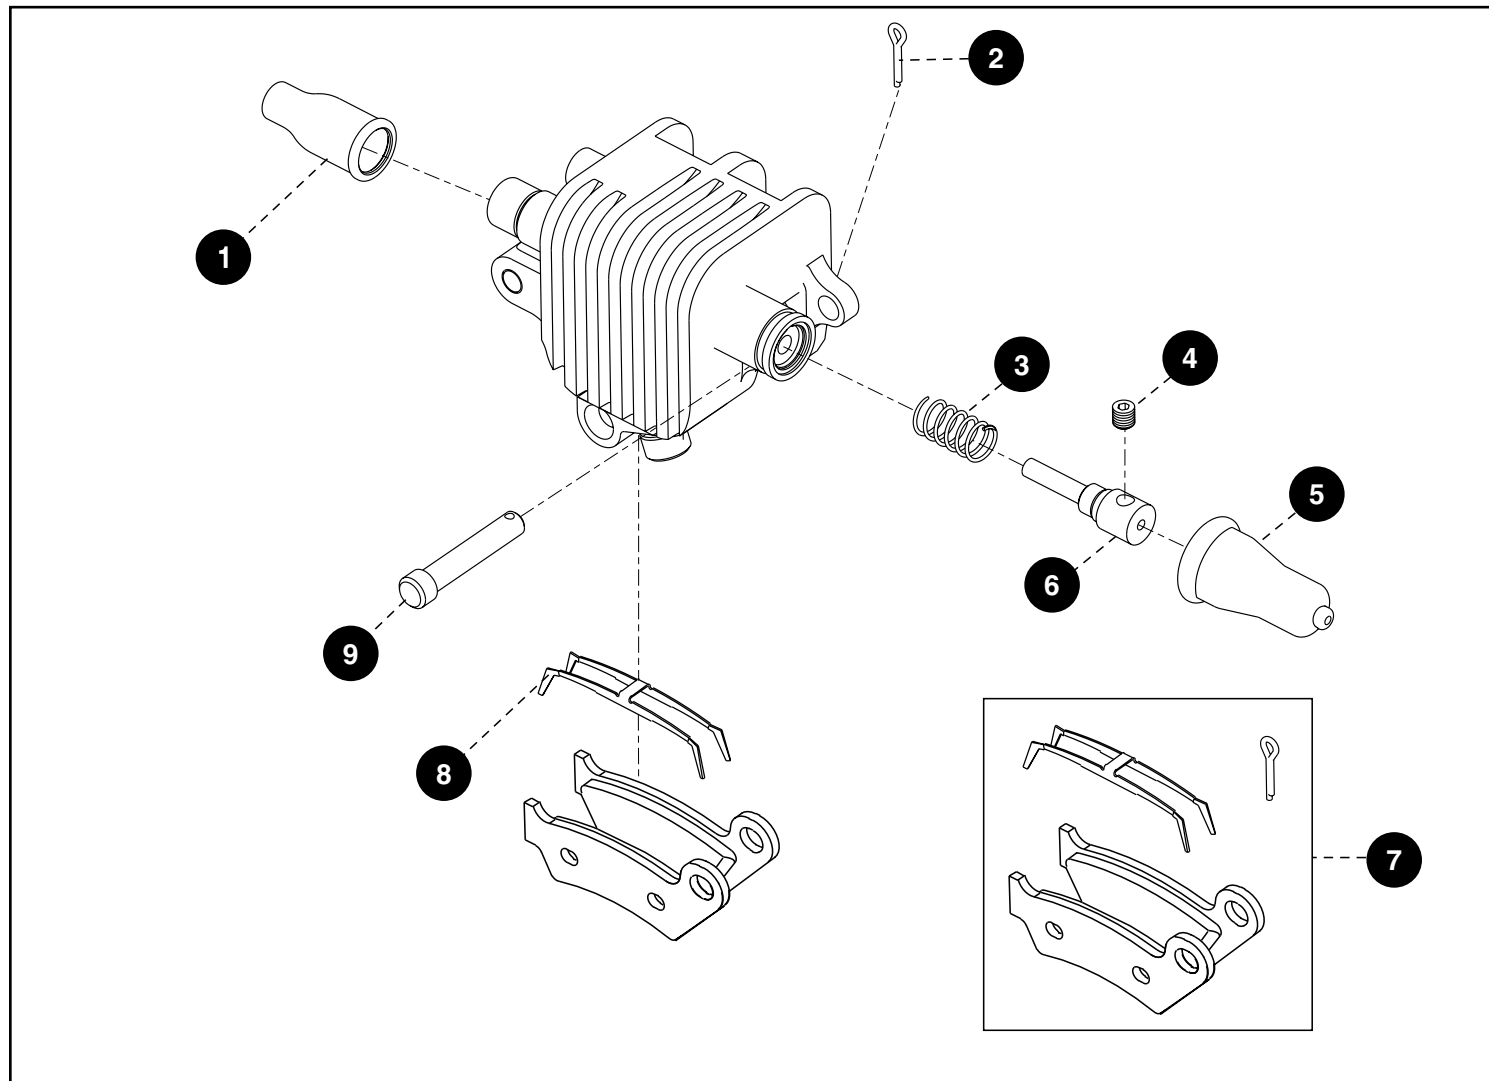

1 Cable Holder Boot	56075	5 Master Cylinder Boot	56071	9 Brake Pad Pin	42460
2 Cotter Pin	48119	6 Cable Nut	46117		
3 Cable Return Spring	510-000387-00	7 Brake Pad Kit	110-000837-00		
4 Cable Nut Set Screw, M4x4	46212	8 Pad Return Spring	44443