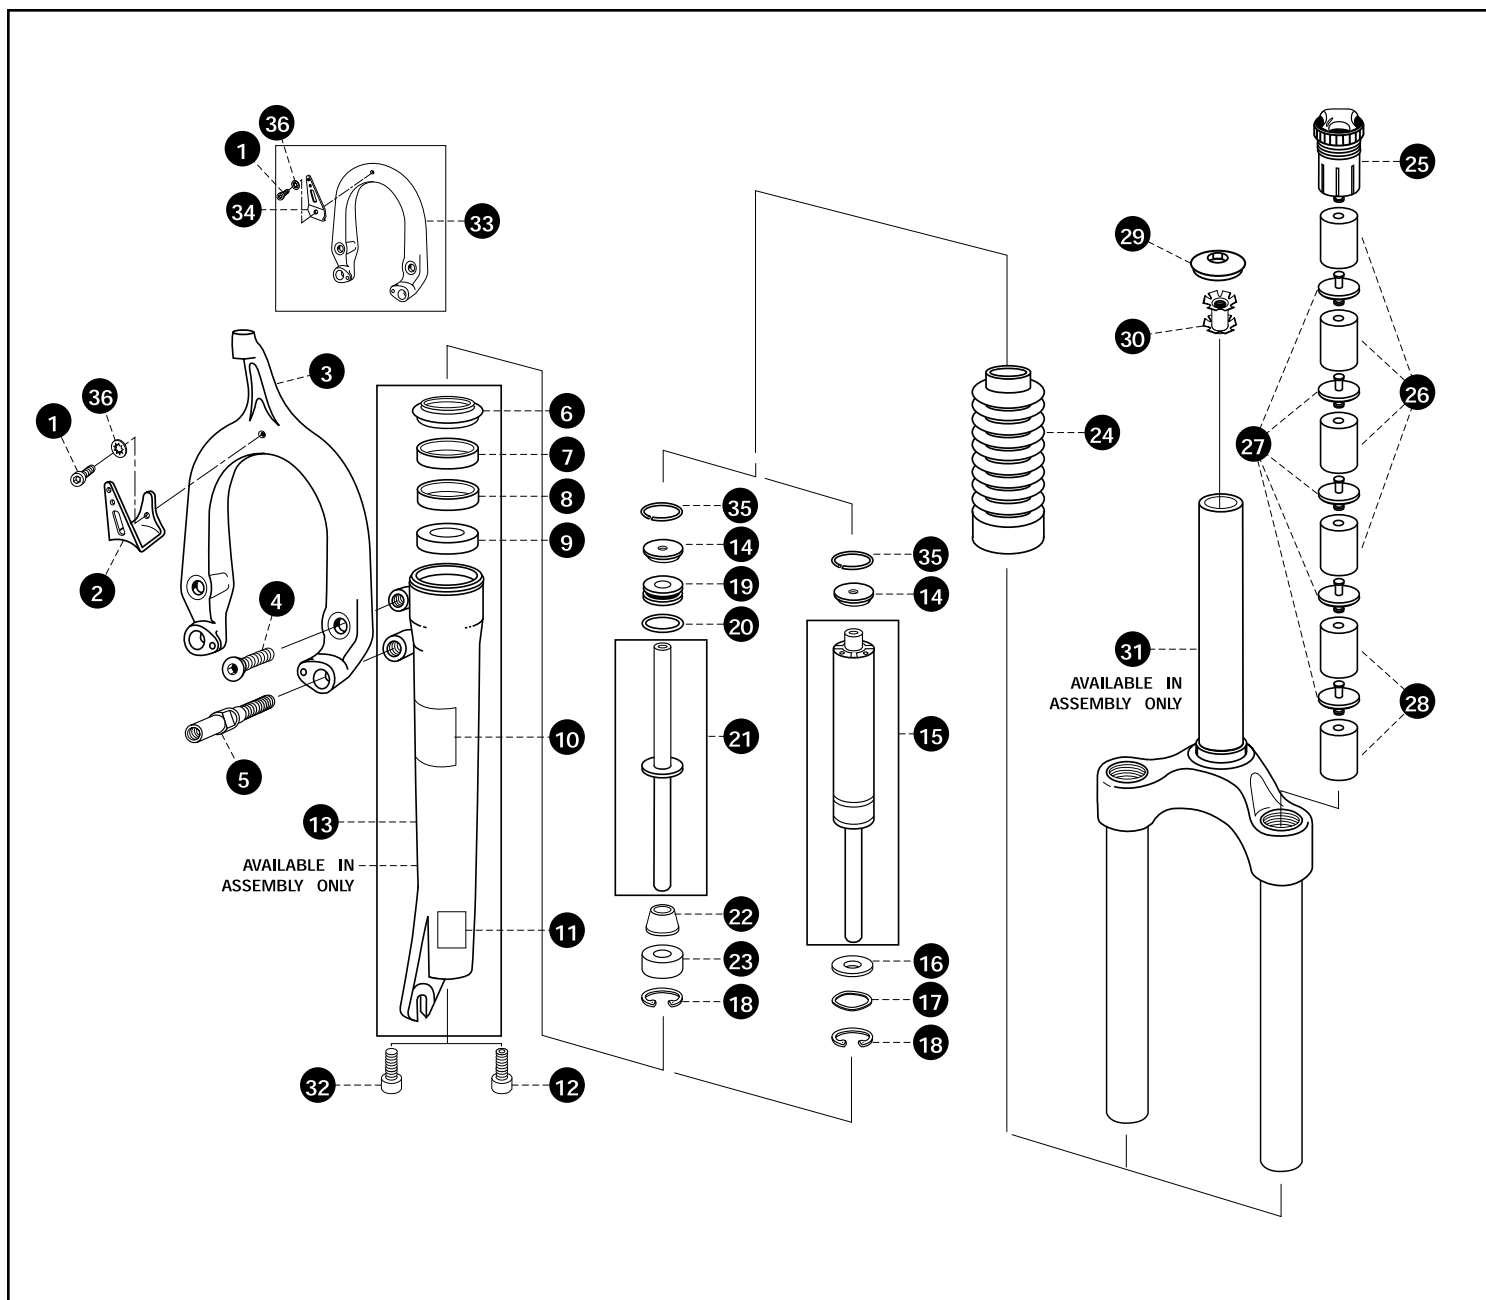

1 Reflector Bracket Screw	47171	15 Cartridge Assembly, 2.5 Adjustable	20824
2 Reflector Bracket	60335	16 Cartridge Washer	52256
3 Fork Brace, Yellow w/Cable Hanger	48980	17 Wave Washer	52260
4 Brace Bolt, Titanium	46176	18 Cartridge Retaining Ring	50108
5 Brake Post, Titanium	48120	19 Upper Shaft Guide	43116
6 Dust Wiper	56105	20 Upper Shaft Guide O-ring	51124
7 Upper Bushing	54128	21 Neutral Shaft Assembly, 2.5	20821
8 Lower Bushing	54129	22 Top Out Bumper	56313
9 Bottom Bumper	56310	23 Lower Shaft Guide	43171
10 RockShox Decal	57302	24 Fork Boot	56523
11 Judy SL Decal (L)	57297	25 Top Cap Assembly	20607
Judy SL Decal (R)	57298	26 MCU Spring (4 Firm, Blue)	56315
12 Hollow Shaft Bolt, Titanium	46179	27 Judy Jax	52244
13 Lower Tube Assembly, Yellow (L)	20530	28 MCU Spring (2 Soft, Red)	56317
Lower Tube Assembly, Yellow (R)	20529	29 Stem Cap for Aluminum Steerer, 1	42257
14 Shaft End Plate	43120	Stem Cap for Aluminum Steerer 1-1/8	42258

Stem Cap for Aluminum Steerer 1-1/4	42259
30 Special Size Star Anchor Nut for 1	42275
Special Size Star Anchor Nut for 1-1/8	42276
Special Size Star Anchor Nut for 1-1/4	42277
31* 1 Crwn/Strr/Uppr Tubes 265MM	362650
* 1-1/8 Crwn/Strr/Uppr Tubes 265MM	362658
* 1-1/4 Crwn/Strr/Uppr Tubes 265MM	362654
32 Shaft Bolt, Titanium	46184
33 Brace, Yellow (w/o Cable Hanger)	48948
34 Reflector Bracket for No-hanger Brace	60337
35 Cartridge Stop Clip	50325
36 Reflector Bracket Lock Washer	52222
* Threadless Steerer