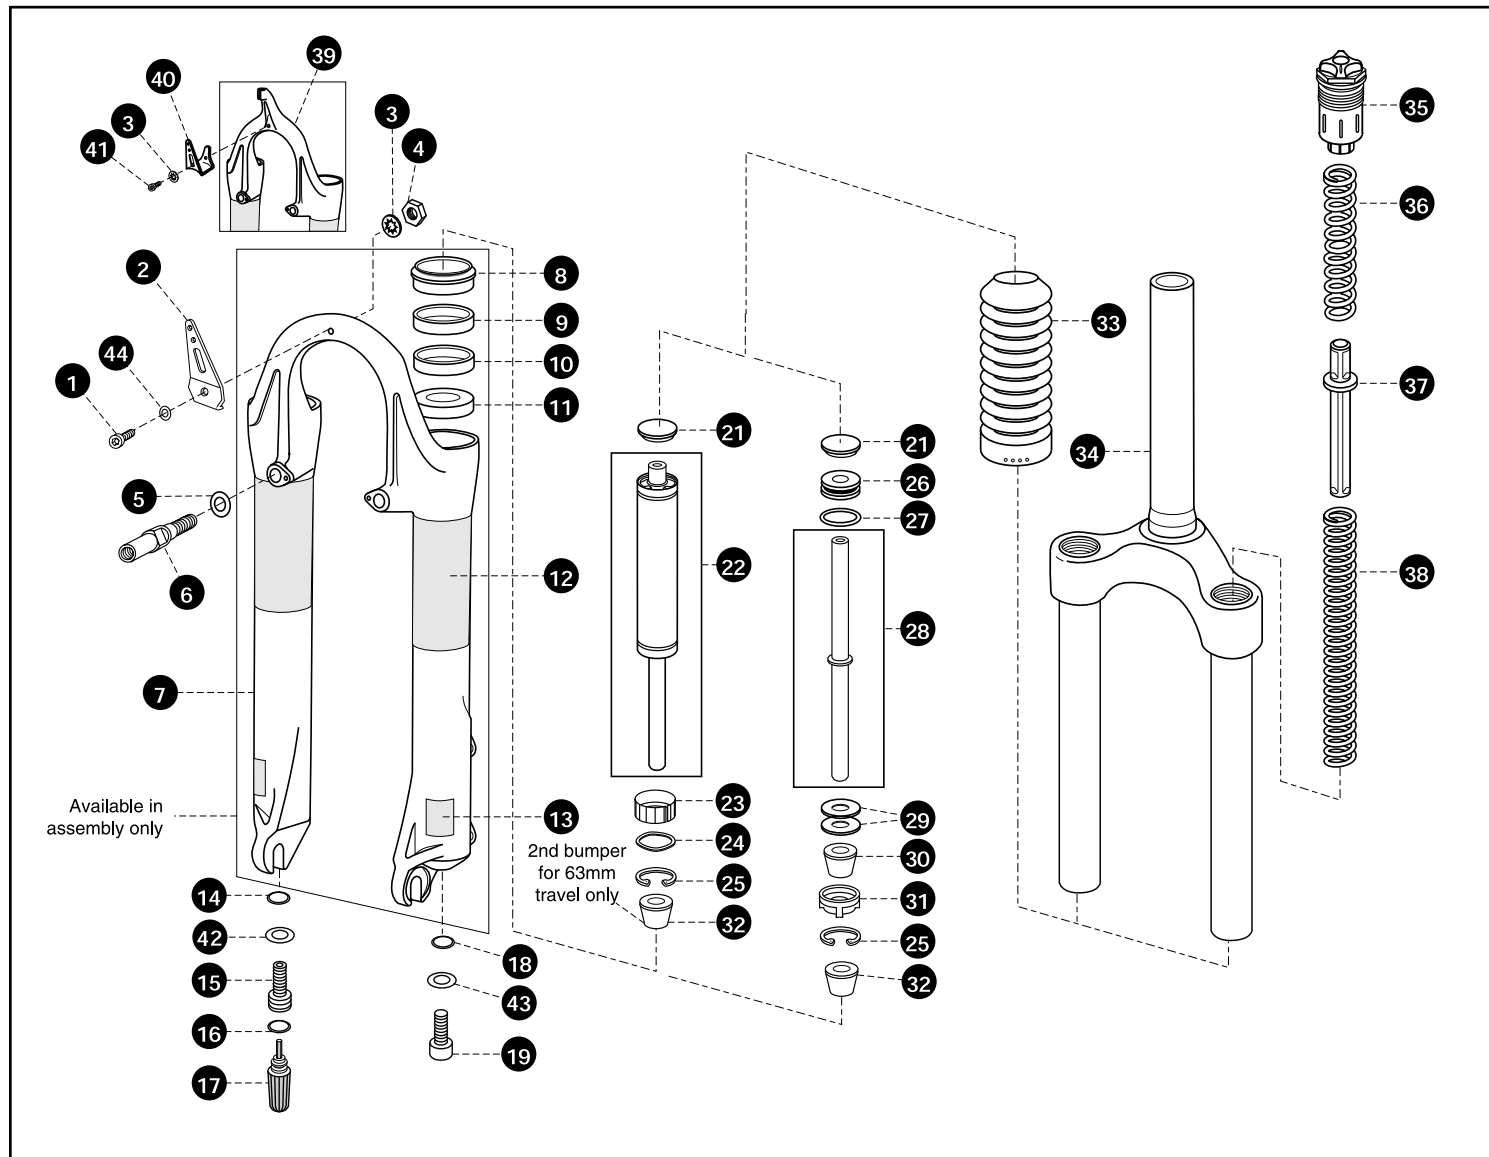

1 Reflector Bracket Bolt	620-001633-00	18 Crush Washer, M8	210-001546-00
2 Reflector Bracket, Hangerless	60337	19 Shaft Bolt	46120
3 Reflector Bracket Lock washer	52222	21 Shaft End Plate	43438
4 Nut	620-000192-00	22 Cartridge Assembly, (63mm Travel)	20878-001
5 Brake Post Washer	52261	Cartridge Assembly, (80mm Travel)	20878-002
6 Brake Post	48131	23 Cartridge Lock Ring	51339
7 Lower Leg Assy, Hangerless, Yellow	100-004785-98	24 Wave Washer	52260
Lower Leg Assy, Hangerless, Cream	100-000617-00	25 Cartridge Retaining Ring	50108
8 Resi-wiper Top Seal	500-000820-00	26 Upper Shaft Guide	43232
9 Upper Bushing	420-002495-01	27 Upper Shaft Guide O-ring	51124
10 Lower Bushing	420-002495-02	28 Neutral Shaft (63mm travel)	43096
11 Bottom Bumper	410-000027-40	Neutral Shaft (80mm travel)	443098
12 Judy SL Panel Decal, Yellow Leg	660-000263-00	29 Flat Washer	52259
Judy SL Panel Decal, Cream Leg	660-000263-01	30 Top Out Bumper	56302
13 Judy SL Decal (R)	660-000258-06	31 Lower Shaft Guide	43174
Judy SL Decal (L)	660-000258-07	32 Bottom Out Bumper	410-000026-00
14 Crush Washer, M6	210-001547-00	33 Fork Boot (63mm Travel)	56523
15 Hollow Shaft Bolt	46228	Fork Boot (80mm Travel)	56515
16 Damping Hand Adjuster O-ring	51322	34 1" Crown/Steerer/Uppers 265mm †	362650
17 Damping Hand Adjuster	20877	1-1/8" Crown/Steerer/Uppers 265mm †	362658

1-1/4" Crown/Steerer/Uppers 265mm †	362654
35 Top Cap Assembly	100-001832-00
36 Type 3 Primary Spring, Extra Soft, Silver	44460-01
Type 3 Primary Spring, Soft, Yellow	44460-02
Type 3 Primary Spring, Medium, Red	44460-03
Type 3 Primary Spring, Firm, Black	44460-04
37 Type 3 Spring Spacer, 63mm Travel	52292-00
Type 3 Spring Spacer, 80mm Travel	52292-01
38 Type 3 Secondary Spring, Xtra Soft, Silver	44459-01
Type 3 Secondary Spring, Soft, Yellow	44459-02
Type 3 Secondary Spring, Medium, Red	44459-03
Type 3 Secondary Spring, Firm, Black	44459-04
39 Lower Leg Assy, Hanger, Yellow	100-000959-00
Lower Leg Assy, Hanger, Cream	100-000960-00
40 Reflector Bracket, Hanger-style	60335
41 Reflector Bracket Screw	47171
42 Crush Washer Retainer, M6	210-001546-00
43 Crush Washer Retainer, M8	210-001545-00
44 Flat Washer	620-000585-00
† Indicates Threadless Steerer