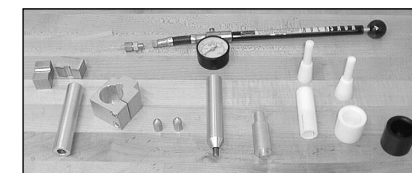

Deluxe/Super Deluxe Rear Shock Kits/Tools

99-97 Rear Shock Tool Kit * included in kit	110-001650-TC
99 Tool Kit Supplemental Additional '99 tools to add to the '98 tool kit (P/N 110-000548-00)	110-001650-TS
Detent Ball Installer	200-000550-00*
Decals (cover hole)	660-000380-00*
Rear Shock Pump Needle	56997*
Shaft Clamp (requires 2)	70150*
Bushing Installer	70154*
Seal Press Tube	70155*
Glide Ring Sizer, Deluxe '96	70156*
Glide Ring Sizer, SD '96/'97	70157*
Valve Core Insertion Pin, '96	70158*
Valve Core Insertion Sleeve, '96	70159*
Glide Ring Expander, Deluxe '96	70162*
Glide Ring Expander, SD '96/'97	70163*
Glide Ring Pusher	70164*
Rear Shock Pump, Complete	59309*
Shaft Bullet, '96 Deluxe	70153*
Shaft Bullet, '96 Super Deluxe	70152*
RockShox SID Spanner Wrench	140-001969-00*
RockShox Hex Key	140-001437-00*
SID Bullet	200-002220-00*
Shaft Bullet, 14mm	220-002228-00*
Needle Adapter	56998
Needle Adapter Ring	56999
Body Clamp, Super Deluxe, Complete	70167
Shaft Bullet, '97 Super Deluxe	70171
Valve Core Insertion Tool, '97	70172
Shock Spring Compressor	70191