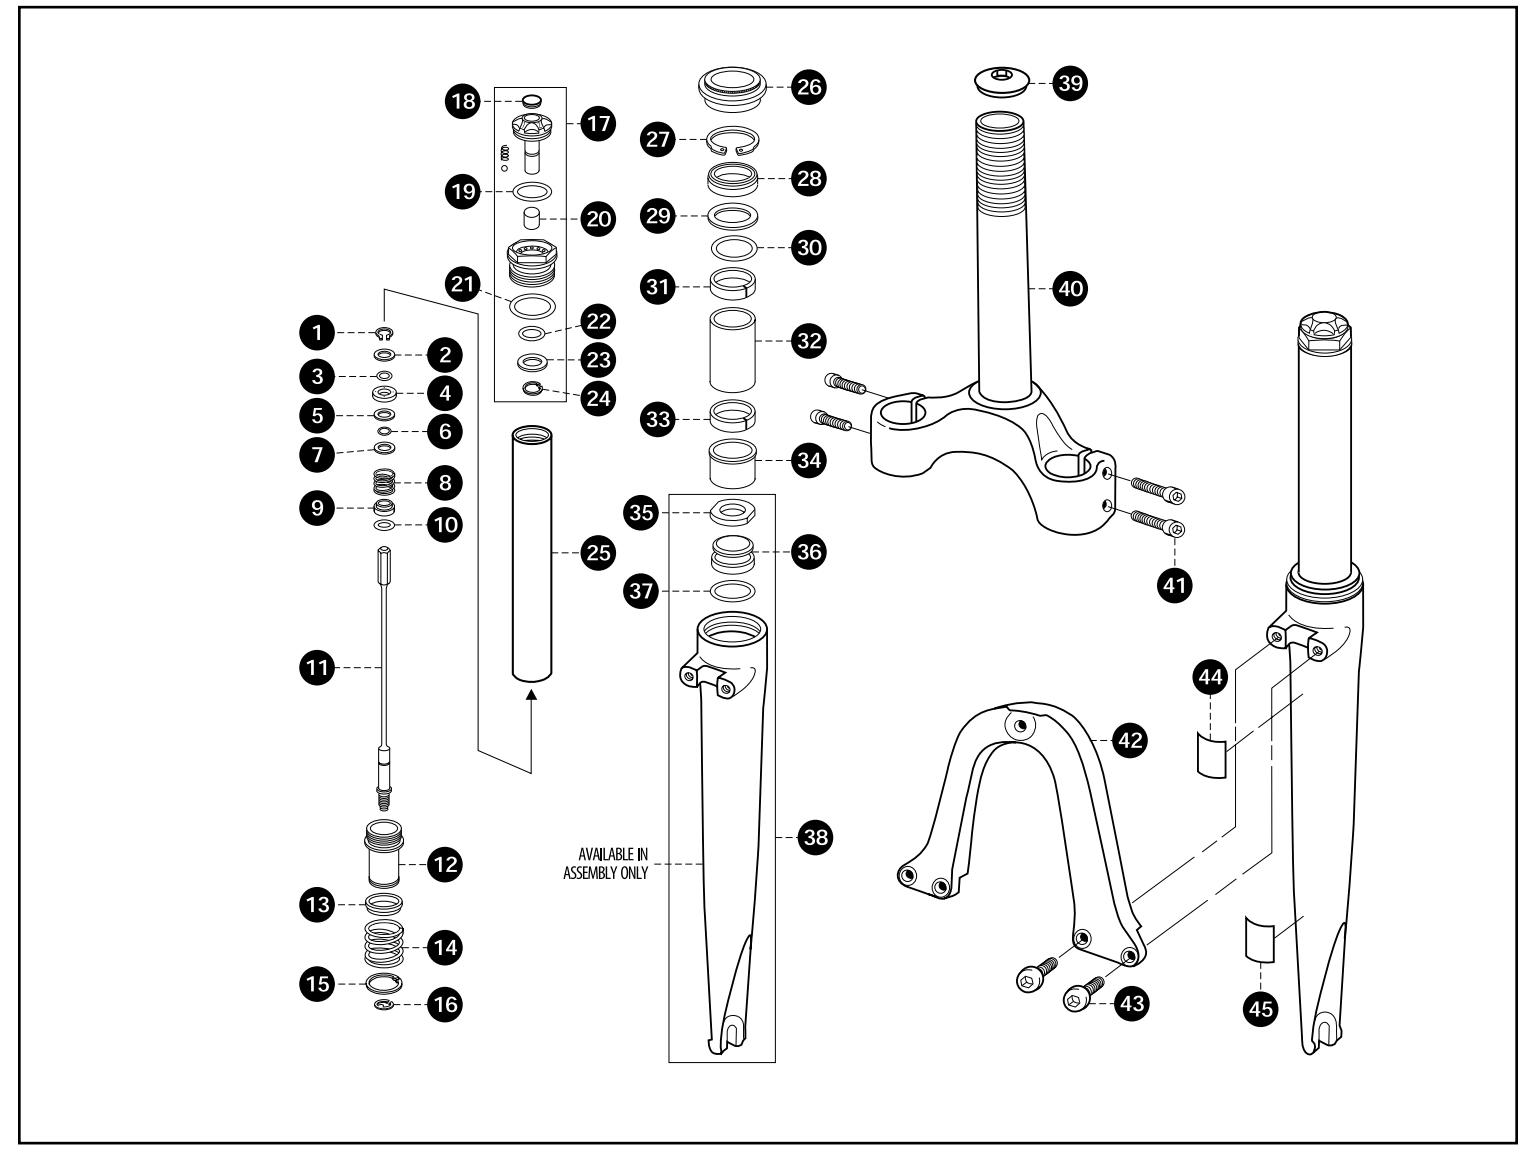

1 Valve Spring Retaining Ring	50125	20 Air Valve	56303	Lower Tube Assembly, Champagne (R)	20525
2 Valve Spring Washer	52205	21 Air Cap O-ring	51202	39 Aluminum Top Cap (Alum.Steerers Only)	42257
3 Lockout Plate O-ring	51208	22 Adjuster Head O-ring	51123	40* 1 Threaded Steel Crwn/Strr 170MM*	351700
4 Lockout Plate	42328	23 Air Cap Washer	52207	* 1 Threaded Steel Crwn/Strr 200MM*	352000
5 Rebound Plate	42323	24 Adjuster Head Retaining Ring	50111	* 1 Threaded Steel Crwn/Strr 230MM*	352300
6 Washer Spacer	52223	25 Upper Tube	40819	* 1 Threaded Steel Crwn/Strr 260MM*	352600
7 Valve Spring Washer	52205	26 Dust Wiper	56107	†1 Aluminum Crwn/Strr 265MM**	352650-00
8 Valve Spring	44306	27 Main Seal Retaining Ring	50107	41 Crown Bolt, Titanium	46156
9 Valve Plate	42327	28 Main Seal	56403	42 Fork Brace, Champagne	48988
10 Rebound Plate	42323	29 Bushing Washer	52201	43 Brace Bolt, Titanium	46172
11 Adjuster Rod	42347	30 Main Seal O-ring	51104	44 Rockshox Decal	57302
12 Valve Body	42223	31 Upper Bushing	54125	45 Paris-Roubaix Road Fork Decal	57318
13 Top Out Washer	52209	32 Bushing Spacer	53130	Air Pump w/Air Needle	20112
14 Top Out Spring	44301	33 Lower Bushing	54131	Air Needle	56991
15 Top Out Spring Retaining Ring	50121	34 Top Out Sleeve	53123	* Crown/Steerer includes 4 crown bolts	
16 Adjuster Rod Retaining Ring	50115	35 Bottom Washer	56305	† Crown/Steerer includes 4 crown bolts,	
17 Air Cap Assembly	20601	36 Bottom Plate	42221	aluminum stem cap and star -fangled nut	
18 Dust Cap	56102	37 Bottom Plate O-ring	51129		
19 Adjuster Head Dust Ring	51207	38 Lower Tube Assembly, Champagne (L)	20526