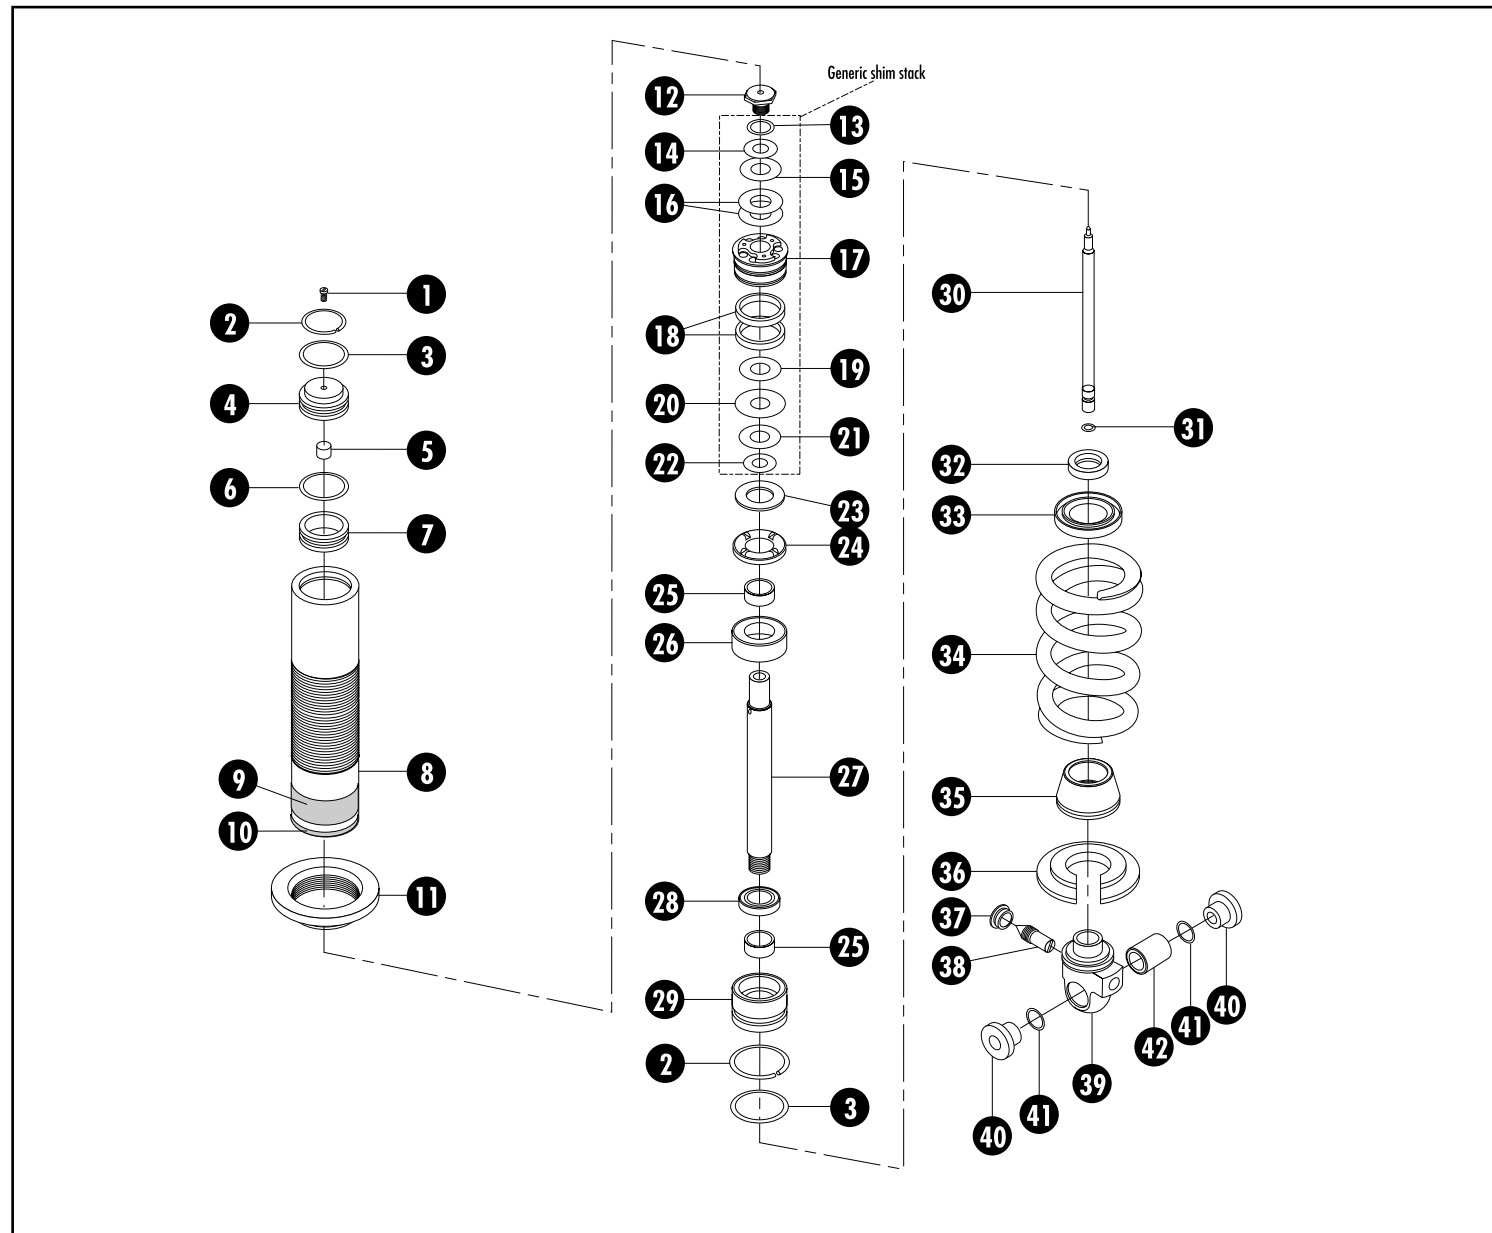

1 Reservoir Screw	46163	18 Piston Ring	51225	35 Bottom Out Bumper	56302
2 Retaining Ring, Wire	50128	19 Shim	Call RockShox	36 Spring Retaining Collar	53119
3 Seal Head O-ring	51215	20 Shim	Call RockShox	37 Adjuster Screw Plug	42360
4 End Cap, Strut	56986	21 Shim	Call RockShox	38 Adjuster Screw	47180
5 Air Valve	56303	22 Shim	Call RockShox	39 Shaft Eyelet	43179
6 Floating Piston O-ring	51118	23 Stop Washer	52264	40 Mount Parts	Call RockShox
7 Floating Piston	43138	24 Top Out Pad, Coupe Deluxe Strut	52267	41 Mount O-ring	51141
8 Shock Body, Coupe Deluxe Strut	43018	25 Bushing	54134	42 Mount Bushing	54133
9 Coupe Deluxe™ 1997 Decal	57448	26 Bushing Carrier	54102	Not Shown:	
10 Warning Decal	57449	27 Shock Shaft, 1.7, Coupe Deluxe Strut	43019	38 Adjuster Screw SBC	42350
11 Threaded Collar	53150	28 Seal, U-Cup	56124	Rebound Adjuster Knob	42442
12 Piston Bolt	46100	29 Seal Head, Coupe Deluxe Strut	43017	Rebound Knob Screw	46199
13 Shim	Call RockShox	30 Adjuster Rod	43220	* Mount Kits and Spring Kits are listed in Kits section after fork and shock listings.	
14 Shim	Call RockShox	31 Adjuster Rod O-ring	51216		
15 Shim	Call RockShox	32 Shaft Wiper	43133		
16 Shim	Call RockShox	33 Seal Cover, Coupe Deluxe Strut	56059		
17 Shock Piston, Coupe Deluxe Strut	43020	34 Shock Spring	Call RockShox