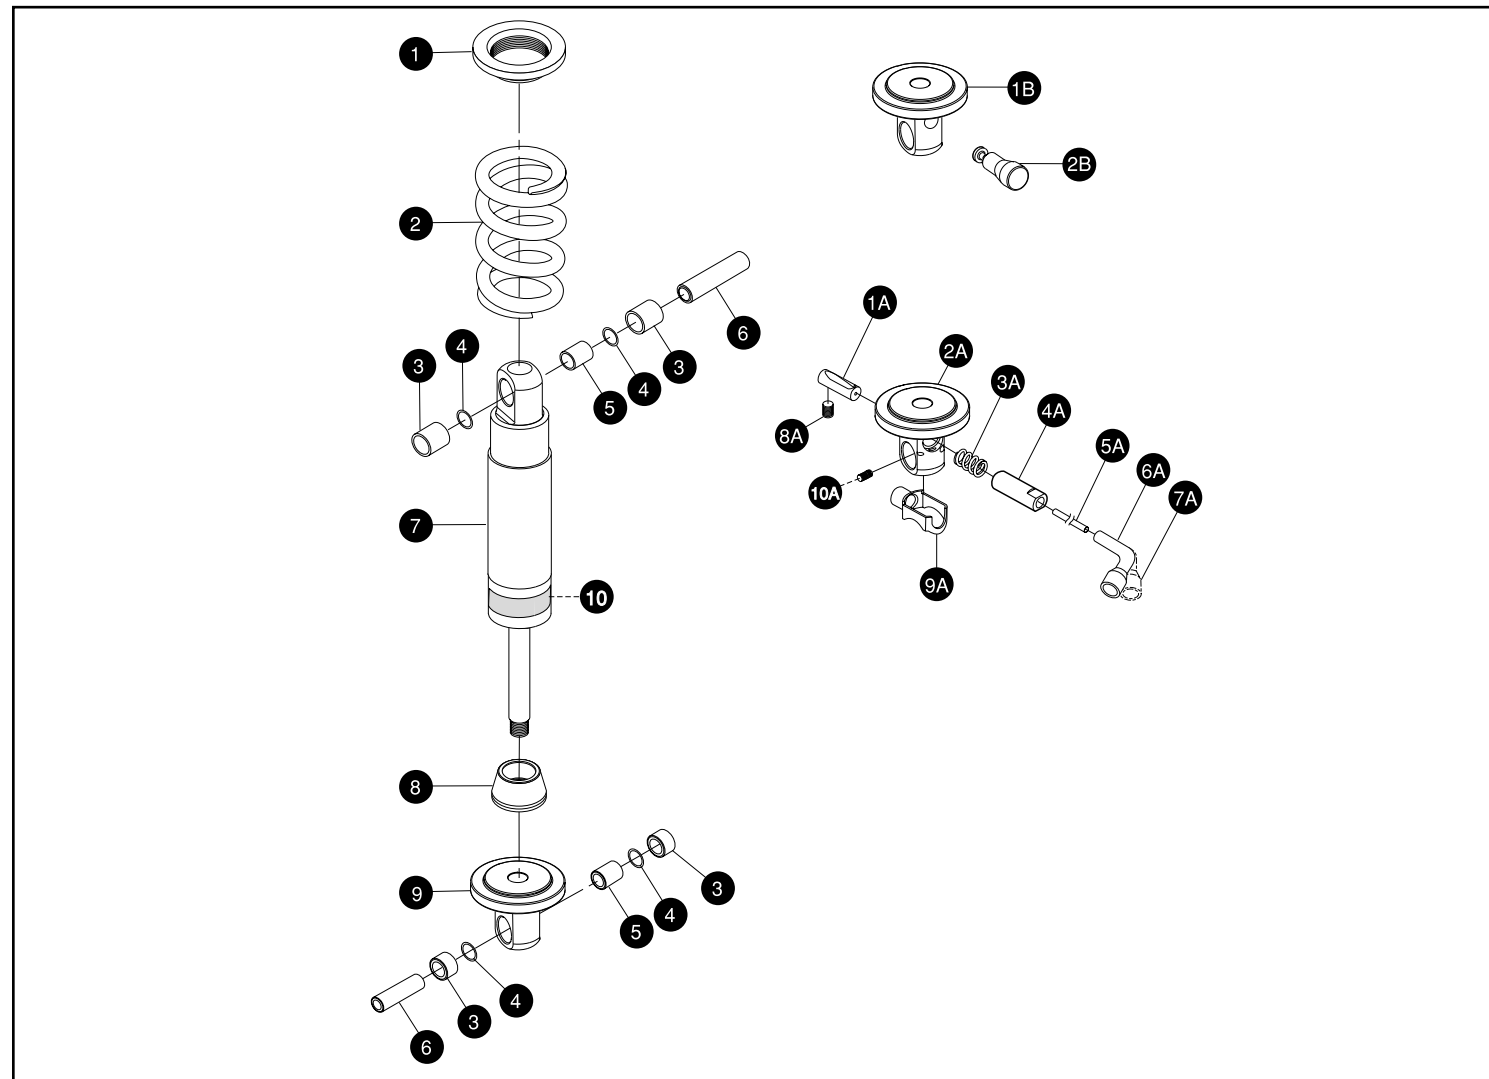

\* For Roller Brake™ use only  
 \*\* Standard  
 † For V-Brake™ use only  
 + Indicates Threadless Steerer

1 Threaded Collar	53106	<b>Deluxe Adjust with Remote Option</b>	
2 Shock Spring	Call RockShox	1A Cable Adjust Plunger	200-000082-00
3 Mount Sleeve	Call RockShox	2A Eyelet, Deluxe Remote	200-000976-03
4 Mount O-ring	51112	3A Cable Adjust Spring	520-001093-00
5 Mount Bushing	54133	4A Cable Adjust Sleeve	210-000083-00
6 Mount Spacer	Call RockShox	5A Cable Adjust Liner	43048
7 Body	Call RockShox	6A Cable Adjust Bend, 90°	43050
8 Bottom Out Bumper	56063	7A Cable Adjust Bend, 45°	43049
9 Eyelet, Standard, Deluxe	200-000976-01	8A Cable Adjust Set Screw	46196
10 Deluxe Decal	660-002088-S1	9A Cable Adjust Boot	430-000307-00
Deluxe Adjust Decal	660-002088-S2	10A Sleeve Screw	620-001046-00