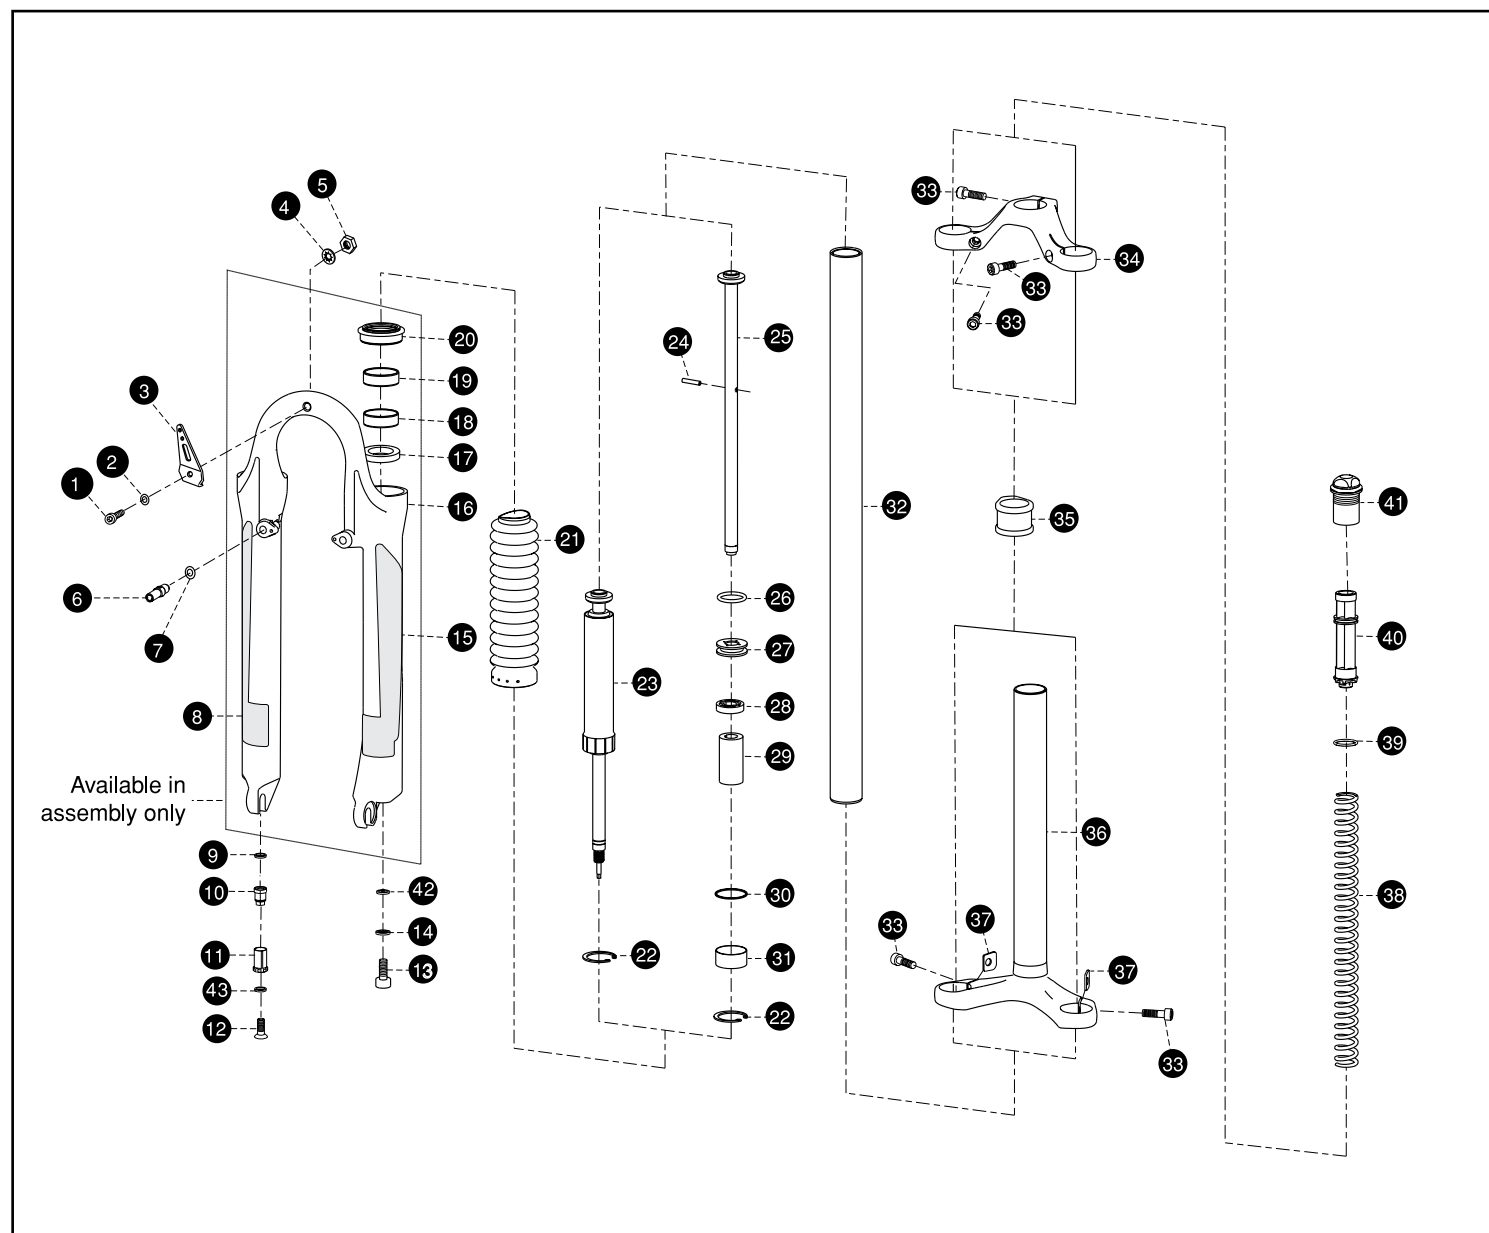

1 Reflector Bracket Bolt	620-001633-00	Lower Leg Assy, Yellow, W/DB, NH	110-002462-04	32 Upper Tube	260-000424-00
2 Washer	620-000585-00	Lower Leg Assy, Blue, W/DB, NH	110-002462-07	33 Crown Bolt	46148
3 Reflector Bracket, Hangerless	60337	17 Bottom Bumper	410-00027-40	34 Upper Crown, Short (with 3 bolts)	130-002876-81
4 Reflector Bracket Lock washer	52222	18 Lower Bushing	420-002495-02	Upper Crown, Tall (with 3 bolts)	130-002876-82
5 Reflector Bracket Nut	620-001601-00	19 Upper Bushing	420-002495-01	Upper Crown, Extra Tall (with 3 bolts)	130-002876-83
6 Brake Post	48131	20 Seal	500-000820-00	35 Fork Stop	56067
7 Brake Post Washer	52261	21 Fork Boot	56533	36 1-1/8 Lower Crown/Steerer	130-002431-08†
8 Judy XL Decal, Red/Yellow, Right	660-001774-01	22 Snap Ring	50108	37 Crown Shim	610-002091-00
Judy XL Decal, Black/Blue, Right	660-001774-03	23 Dual Adjust Cartridge Assy, 80mm	100-002310-02	38 Coil Spring, Soft, Yellow	510-001379-02*
9 Crush Washer, Nylon, 8mm	210-001548-00	Dual Adjust Cartridge Assy, 100mm	100-002310-03	Coil Spring, Medium., Red	510-001379-03*
10 Cartridge Retainer Nut	620-001601-00	24 Pin	620-001441-00	Coil Spring, Firm, Black	510-001379-04
11 Cartridge Adjuster Knob	430-001082-00	25 Neutral Shaft, 80mm	110-004445-02	39 Washer	
12 Adjuster Screw	620-002476-00	Neutral Shaft, 100mm	110-004445-03	40 Spring Spacer	430-001310-00
13 Shaft Bolt	46148	26 O-ring, Upper Guide	51124	41 Top Cap	430-001875-00
14 Crush Washer Retainer, 6mm	210-001546-00	27 Upper Shaft Guide	43232	Top Cap, Alloy	100-004652-00
15 Judy XL Decal, Red/Yellow, Left	660-001774-02	28 Top Out Spring Guide	430-001342-00	42 Crush Washer, Nylon, 6mm	210-001547-00
Judy XL Decal, Black/Blue, Left	660-001774-02	29 Top Out Spring	510-001440-00	43 Adjuster Screw Washer	620-002475-00
16 Lower Leg Assy, Black, W/DB, NH	110-002462-00	30 Shaft Guide Retaining Ring	530-001600-00		
Lower Leg Assy, Red, W/DB, NH	110-002462-02	31 Lower Shaft Guide	430-001378-01