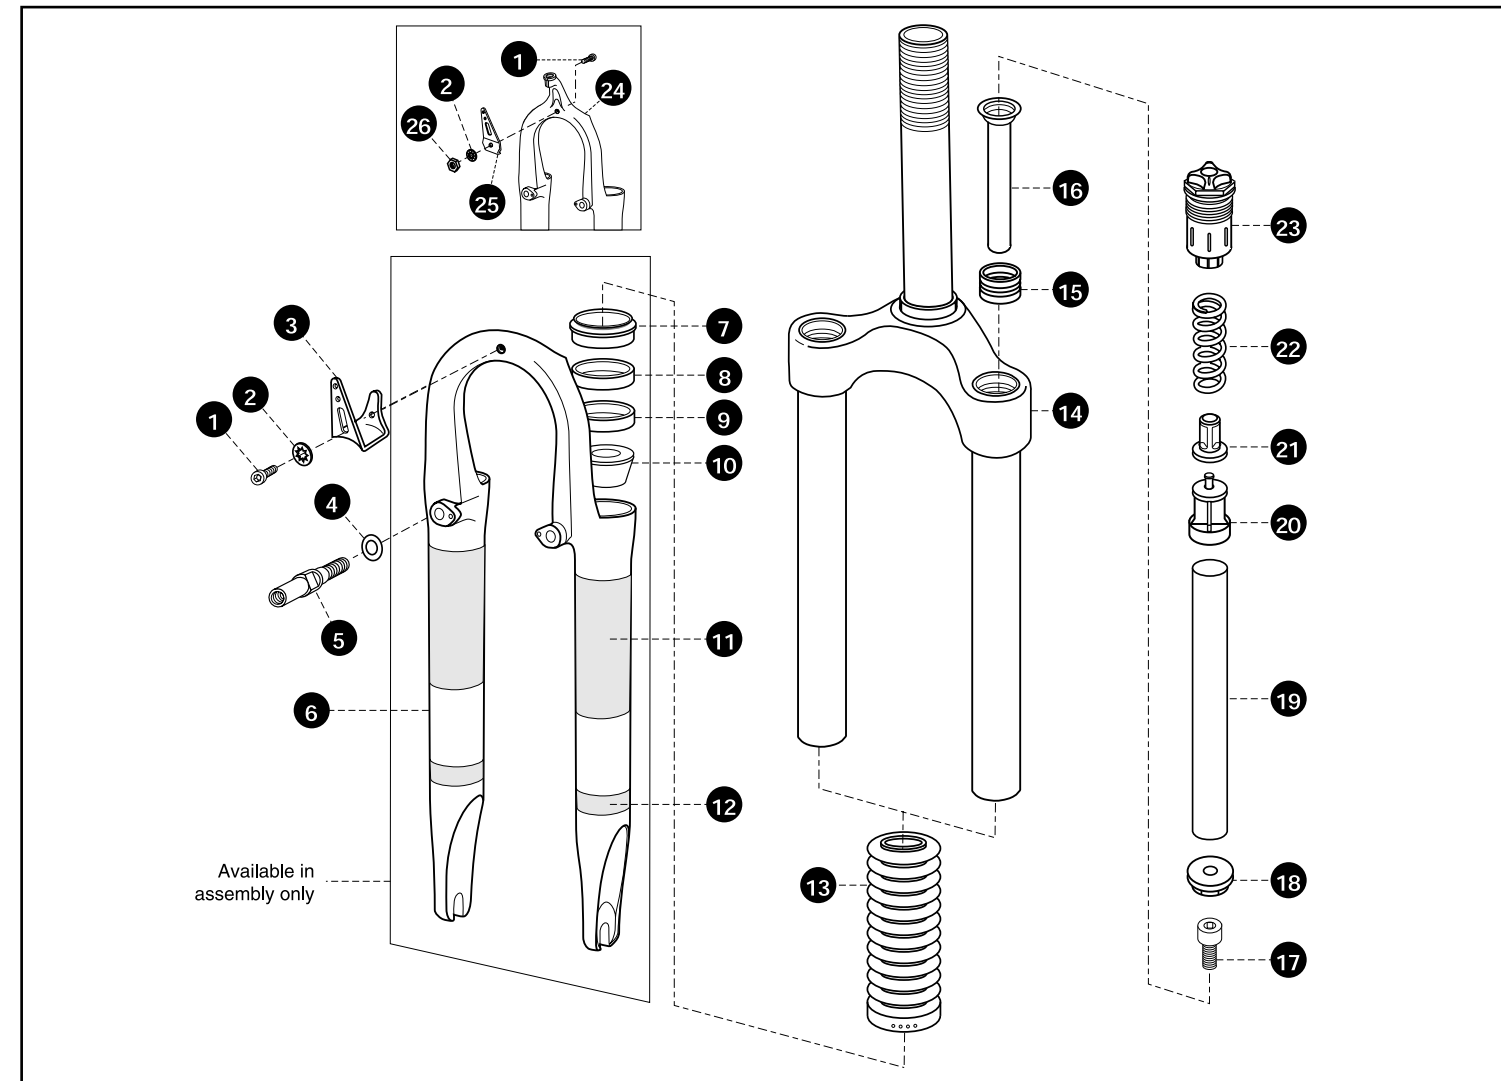

1 Reflector Bracket Screw	47171	14 Crwn/Strr/Upper Tubes 1"x140mm	331400-7	19 Compression Bumper (Purple)	56322
2 Reflector Bracket Lock Washer	52222	Crwn/Strr/Upper Tubes 1"x170mm	331700-7	20 Spacer, Urethane, Indy	56128-05
3 Reflector Bracket, Hangerless	60335	Crwn/Strr/Upper Tubes 1"x200mm	332000-7	21 Spring Rate Adjuster, Firm, 5mm, Gray	42417
4 Brake Post Washer	52261	Crwn/Strr/Upper Tubes 1"x230mm	332300-7	Spring Rate Adjuster, Std., 13mm, Black	42418*
5 Brake Post	48131	Crwn/Strr/Upper Tubes 1"x265mm †	332650-7	Spring Rate Adjuster, Soft, 20mm, Beige	42419
6 Lower Tube Assy, Hangerless, Cream	100-000599-00	Crwn/Strr/Upper Tubes 1- 1/8"x140mm	331408-7	22 Tuning Spring, Soft - Red	44358
Lower Tube Assy, Hangerless, Black	100-000600-00	Crwn/Strr/Upper Tubes 1- 1/8"x170mm	331708-7	Tuning Spring, Medium - Yellow	44359*
7 Indy Main Seal	56346	Crwn/Strr/Upper Tubes 1- 1/8"x200mm	332008-7	Tuning Spring, Firm - Green	44362
8 Upper Bushing	54125	Crwn/Strr/Upper Tubes 1- 1/8"x230mm	332308-7	Tuning Spring, Extra Firm - Purple	44364
9 Lower Bushing	54131	Crwn/Strr/Upper Tubes 1- 1/8"x265mm†	332658-7	23 Top Cap Assy	100-001830-00
10 Bottom Bumper, Indy	52252	Crwn/Strr/Upper Tubes 1 1/4"x265mm†	332654-7	24 Lower Tube Assy, Hanger, Cream	100-000599-01
11 Indy C Panel Decal, Black	660-000259-00	15 Top Out Bumper	56332	Lower Tube Assy, Hanger, Black	100-000600-01
Indy C Panel Decal, White	660-000259-01	16 Plunger	42256	25 Reflector Bracket (Hangerless)	60337
12 Indy C Band Decal	660-000258-01	17 Plunger Bolt	46119	26 Reflector Bracket Nut	620-000192-00
13 Fork Boot	56524	18 Plunger Cap	42246	* Indicates Standard Part