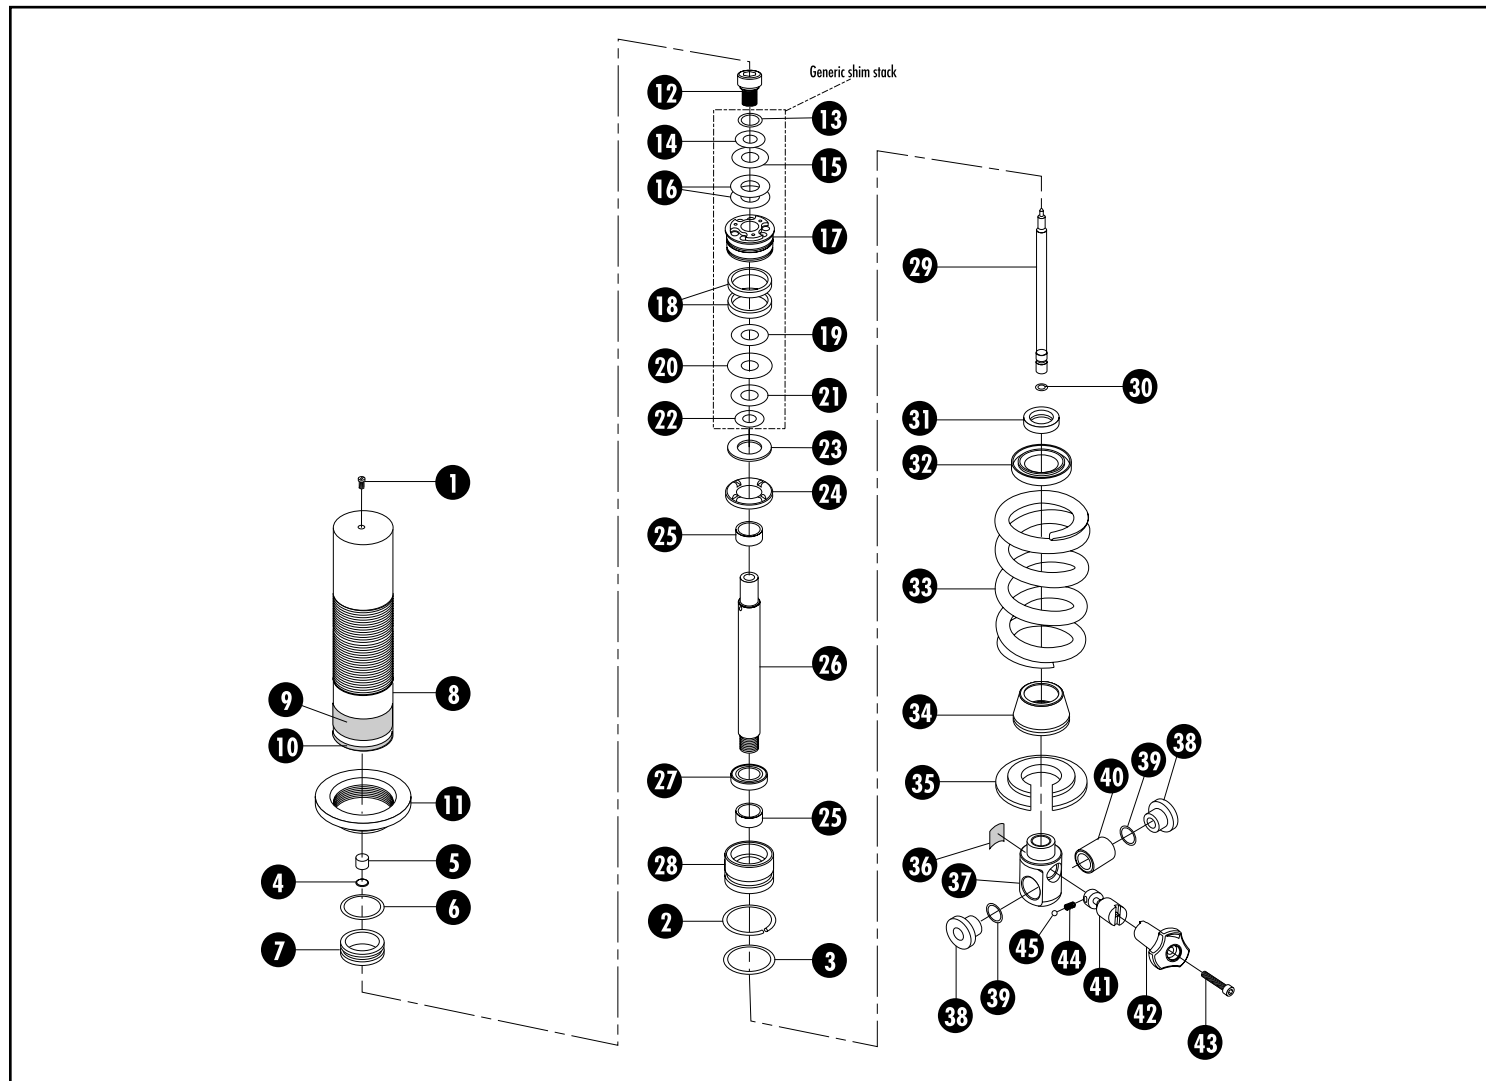

1 Reservoir Screw	46163	16 Shim	Call RockShox	31 Shaft Wiper	43133
2 Retaining Ring	620-001455-00	17 Shock Piston	43020	32 Seal Cover	56059
3 Seal Head O-ring	51118	18 Piston Ring	51225	33 Shock Spring	Call RockShox
4 Alum Air Ring	200-000780-00	19 Shim	Call RockShox	34 Bottom Out Bumper	56063
5 Air Valve	440-000752-00	20 Shim	Call RockShox	35 Spring Retaining Collar	50123-00
6 Floating Piston O-ring	51118	21 Shim	Call RockShox	36 Decal, Cover	660-000380-01
7 Floating Piston	43138	22 Shim	Call RockShox	37 Shaft Eyelet	43032
8 Shock Body	200-001451-00	23 Stop Washer	52264	38 Mount Parts	Call RockShox
9 Deluxe 1999 Decal	660-002088-S9	24 Top Out Pad	440-001950-00	39 Mount O-ring	51141
10 Warning Decal	57449	25 Shaft Bushing	54134	40 Mount Bushing	54133
11 Threaded Collar	53106	26 Shock Shaft	240-000065-00	41 Adjuster Screw	46209
12 Piston Bolt	46102	27 Seal, U-cup	56124	42 Adjuster Knob	42703
13 Shim	Call RockShox	28 Seal Head	200-001452-00	43 Rebound Knob Screw	620-000362-00
14 Shim	Call RockShox	29 Adjuster Rod	43303	44 Rebound Detent Spring	520-001053-00
15 Shim	Call RockShox	30 Adjuster Rod O-ring	51216	45 Rebound Detent Ball	210-000078-00