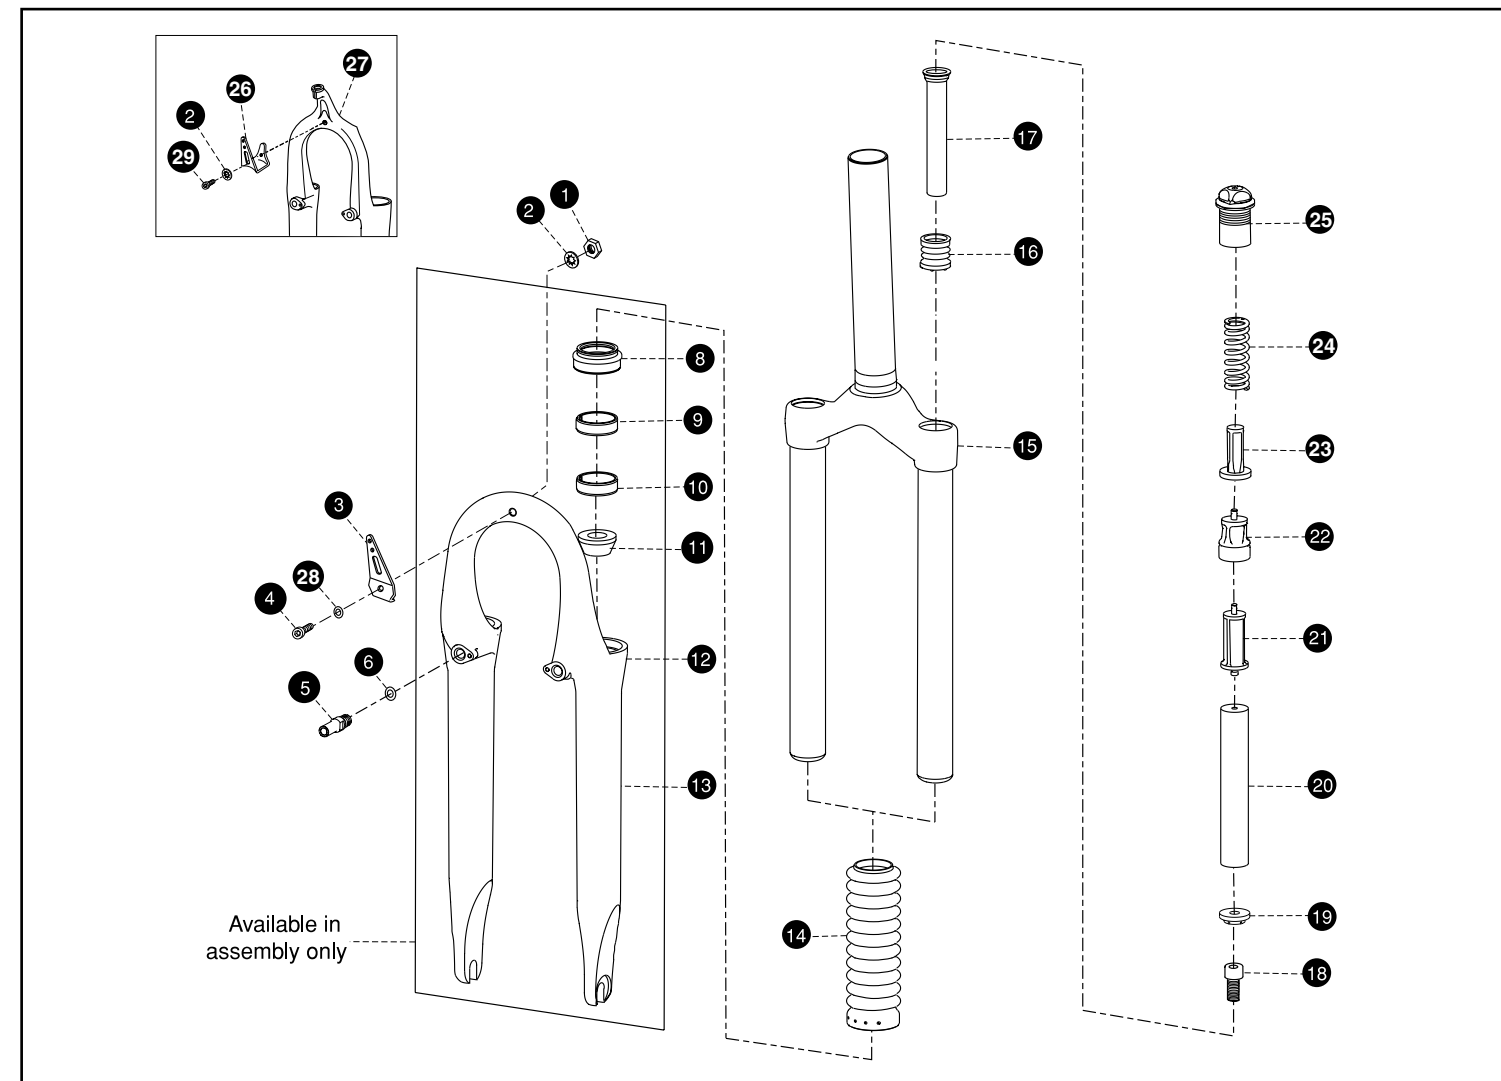

1 Reflector Bracket Nut	620-000192-00	1 Crwn/Strr/Upper Tubes 170MM	331700-7	Tuning Spring, Firm, Green	44362
2 Reflector Bracket Lock washer	52222	1 Crwn/Strr/Upper Tubes 200MM	332000-7	Tuning Spring, Extra Firm, Purple	44364
3 Reflector Bracket, Hangerless	60337	1 Crwn/Strr/Upper Tubes 230MM	332300-7	25 Top Cap Assembly	100-001830-00
4 Reflector Bracket Bolt	620-001633-00	1 Crwn/Strr/Upper Tubes 265MM	332650-7†	26 Reflector Bracket, Hangered	60335
5 Brake Post	200-000704-00 or 48131	1-1/8 Crwn/Strr/Upper Tubes 140MM	331408-7	27 Lower Leg Assy, Black, Hangered	110-002275-01
6 Brake Post Washer	52261	1-1/8 Crwn/Strr/Upper Tubes 170MM	331708-7	Lower Leg Assy, Red, Hangered	110-002275-02
7 Jett T2 Decal, Right	660-001923-00	1-1/8 Crwn/Strr/Upper Tubes 200MM	332008-7	Lower Leg Assy, Green, Hangered	110-002275-05
8 Seal	500-001613-00 or 58246	1-1/8 Crwn/Strr/Upper Tubes 230MM	332308-7	Lower Leg Assy, Blue, Hangered	110-002275-07
9 Upper Bushing	54125	1-1/8 Crwn/Strr/Upper Tubes 265MM	332658-7†	Lower Leg Assy, Silver, Hangered	110-002275-08
10 Lower Bushing	54131	16 Top-out Bumper	56332	28 Washer	620-000585-00
11 Bottom-out Bumper	52252	17 Plunger	42256*	29 Reflector Bracket Screw	47171
12 Lower Leg Assy, Black, Hangerless	110-002294-01	17 Plunger, Long Travel	42384		
Lower Leg Assy, Red, Hangerless	110-002294-02	18 Plunger Bolt	46119	* Standard	
Lower Leg Assy, Green, Hangerless	110-002294-05	19 Plunger Cap	42246	+ One Per Leg for Long Travel	
Lower Leg Assy, Blue, Hangerless	110-002294-07	20 MCU Bumper	56337	† Threadless Steerer	
Lower Leg Assy, Silver, Hangerless	110-002294-08	21 MCU Spacer	42416		
13 Jett T2 Decal, Left	660-001923-01	22 Urethane Spacer	56128-05		
14 Fork Boot	56524*	23 Spring Rate Adjuster, 13mm, Black	42418*+		
Fork Boot, Long Travel	56516	Spring Rate Adjuster, Soft, 20mm, Gray	42419+		
15 1 Crwn/Strr/Upper Tubes 140MM	331400-7	Spring Rate Adjuster, Firm, 5mm, Beige	42417		
		24 Tuning Spring, Soft, Red	44358		
		Tuning Spring, Medium, Yellow	44359*