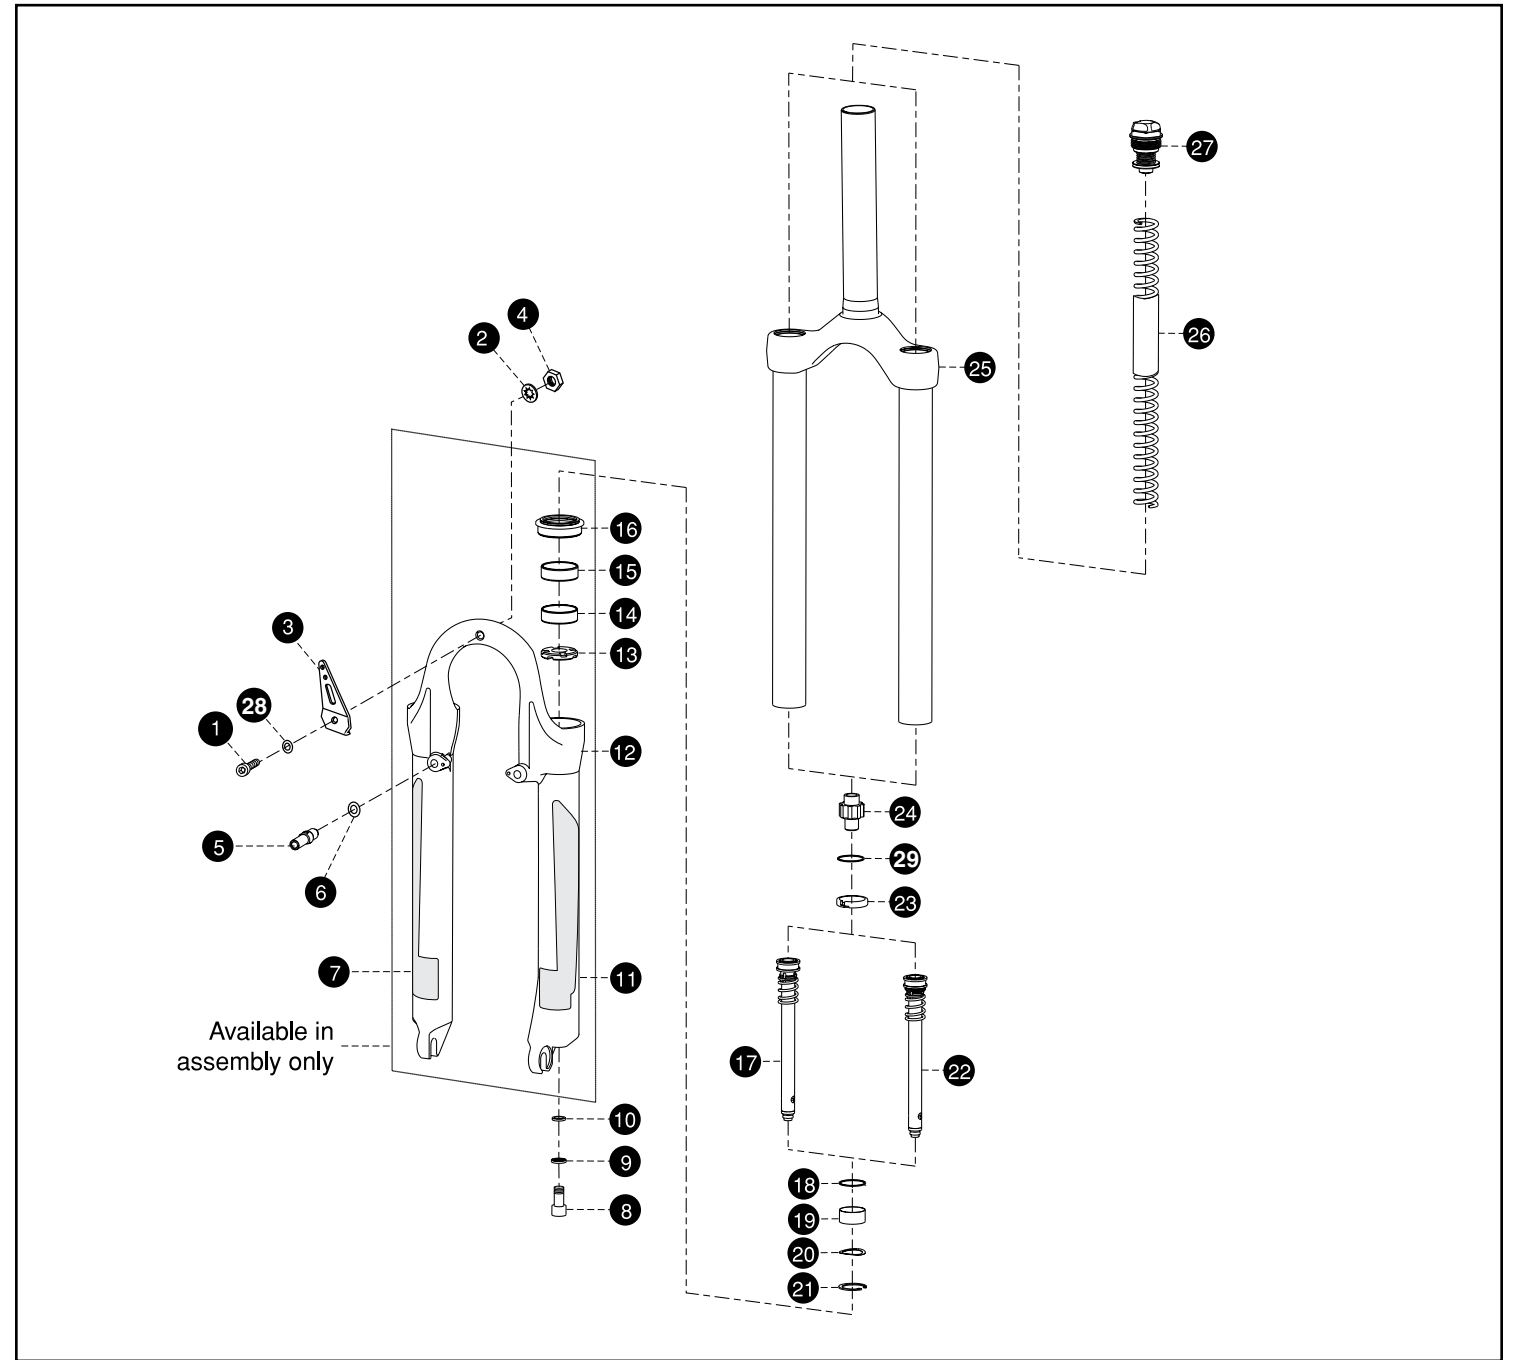

1 Reflector Bracket Bolt	620-001633-00	12 Lower Leg Assy, Black, W/DB, NH	110-002456-00	22 Plunger Assembly, 100mm	110-002464-03
2 Reflector Bracket Lock washer	52222	Lower Leg Assy, Blue, W/DB, NH	100-004785-02	23 Glide Ring, Brown	430-001184-03
3 Reflector Bracket, Hangerless	60337	Lower Leg Assy, Yellow, W/DB, NH	100-004785-04	24 Spring Retainer	430-001185-00
4 Reflector Bracket Nut	620-000192-00	Lower Leg Assy, Black, W/DB, NH	100-004785-00	25 1-1/8" Crown/Steerer/Upper	130-002518-08
5 Brake Post	48131	13 Bottom Bumper	410-001654-00	26 Coil Spring, Soft, Yellow (standard)	510-001379-02
6 Brake Post Washer	52261	14 Lower Bushing	420-002495-02	Coil Spring, Medium, Red	510-001379-03
7 Judy 100 Decal, Red/Yellow, Right	660-001773-01	15 Upper Bushing	420-002495-01	Coil Spring, Firm, Black	510-001379-04
Judy 100 Decal, Black/Blue, Right	660-001773-03	16 Seal	500-001992-00	27 Top Cap	430-001875-00
8 Shaft Bolt	46120	17 Damper Assembly, 100mm	110-002465-03	Alloy Top Cap	100-004652-00
9 Crush Washer Retainer	210-001545-00	18 Shaft Guide Retainer	530-001600-00	28 Washer	620-000585-00
10 Crush Washer	210-001548-00	19 Shaft Guide	430-001378-01	29 Backup Ring	610-004194-00
11 Judy 100 Decal, Red/Yellow, Left	660-001773-02	20 Wavy Washer	52260		
Judy 100 Decal, Black/Blue, Left	660-001773-04	21 Retaining Ring	50108