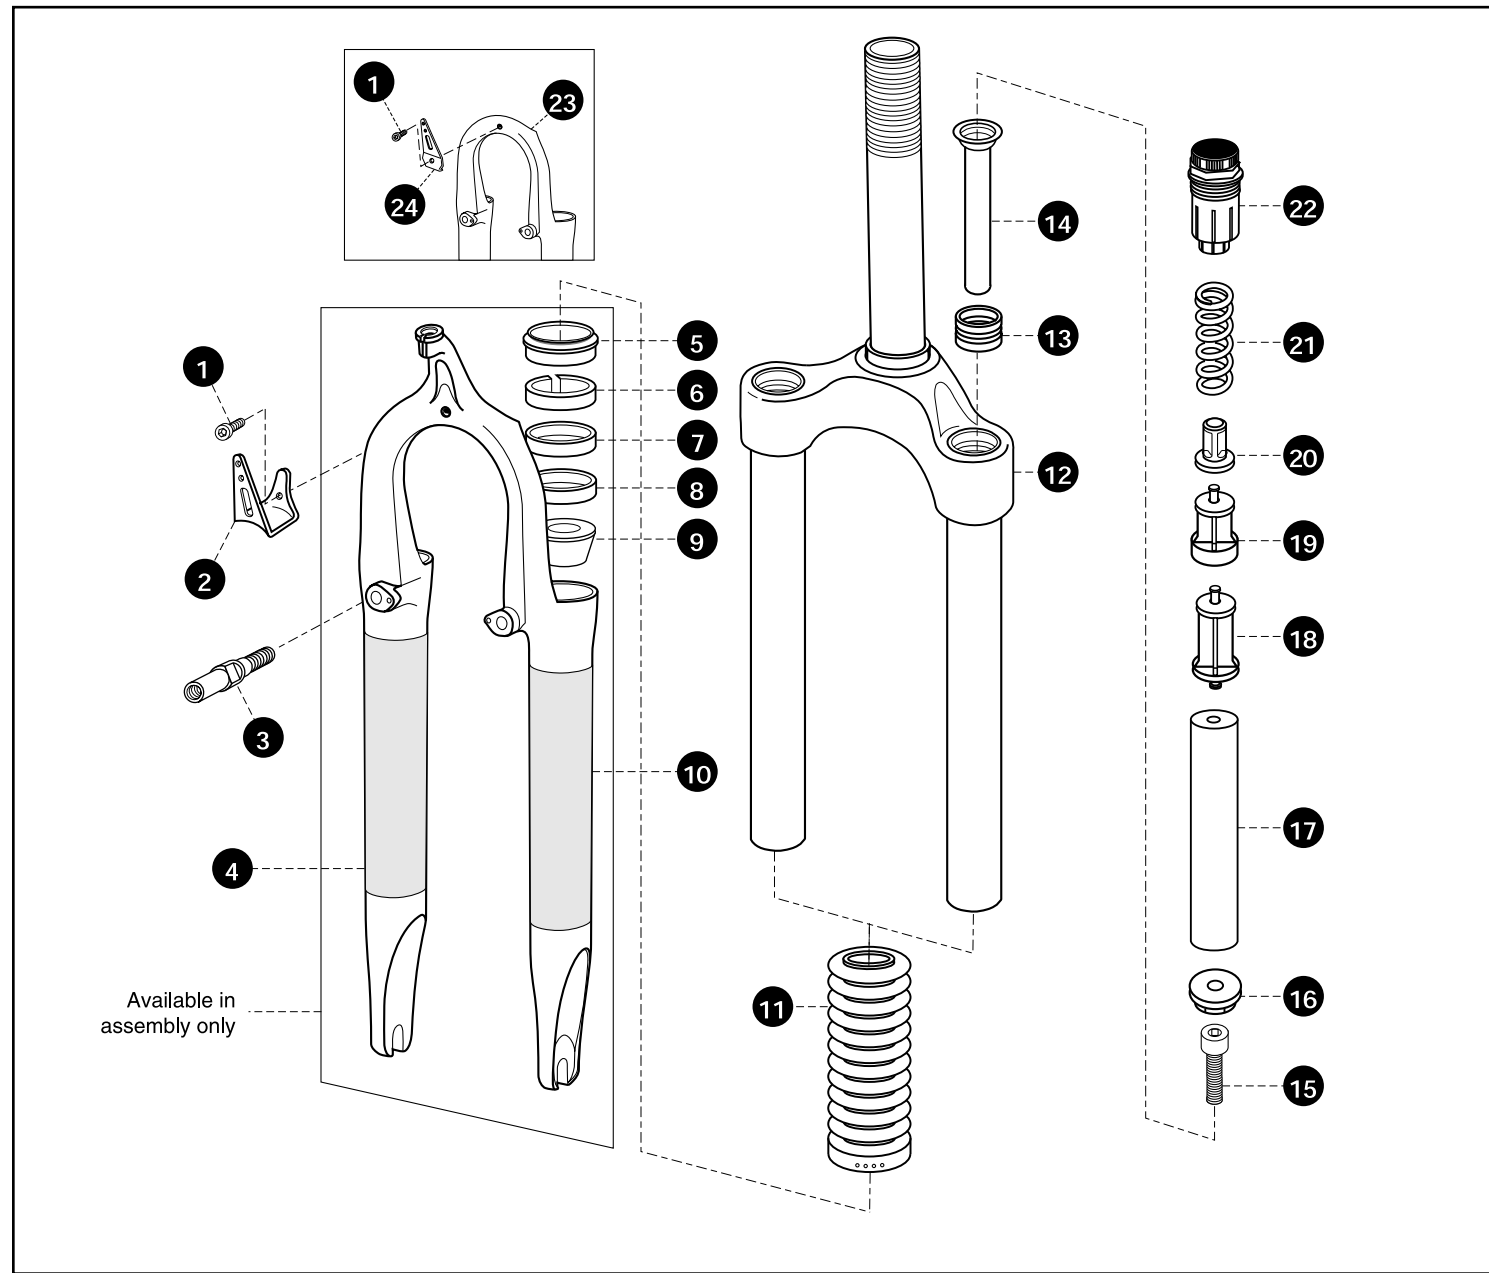

1 Reflector Bracket Screw	47171	1 Crwn/Strr/Uppr Tubes 265MM†	332650-7
2 Reflector Bracket	60335	1-1/8 Crwn/Strr/Uppr 140MM	331408-7
3 Brake Post	48131	1-1/8 Crwn/Strr/Uppr 170MM	331708-7
4 Lower Tubes/Brace, 1 piece, Cream	100-000601-01	1-1/8 Crwn/Strr/Uppr 200MM	332008-7
5 Resi-wiper Seal	56346	1-1/8 Crwn/Strr/Uppr 230MM	332308-7
6 Seal Spacer	56345	1-1/8 Crwn/Strr/Uppr 265MM†	332658-7
7 Upper Bushing	54125	1-1/4 Crwn/Strr/Uppr 140MM	331404-7
8 Lower Bushing	54131	1-1/4 Crwn/Strr/Uppr 170MM	331704-7
9 Bottom Out Bumper	52252	1-1/4 Crwn/Strr/Uppr 200MM	332004-7
10 Panel Decal, Indy XC (Red)	57454	1-1/4 Crwn/Strr/Uppr 230MM	332304-7
11 Fork Boot	56524	1-1/4 Crwn/Strr/Uppr 265MM†	332654-7
12 1 Crwn/Strr/Uppr Tubes 140MM	331400-7	13 Top Out Bumper	56332
1 Crwn/Strr/Uppr Tubes 170MM	331700-7	14 Plunger	42256
1 Crwn/Strr/Uppr Tubes 200MM	332000-7	15 Plunger Bolt	46164
1 Crwn/Strr/Uppr Tubes 230MM	332300-7	16 Plunger Cap	42246

17 MCU Bumper	56337	22 Top Cap Assembly	20542
18 MCU Spacer	42416	23 Lower Tubes/Brace, 1 pc, No Hang	100-000601-00
19 Urethane Spacer	56128-05	24 Reflector Bracket, No Hanger	60337
20 Spring Rate Adjuster, 5, Gray	42417	* Standard Spring	
Spring Rate Adjuster, 13, Black	42418	† Threadless Steerer	
Spring Rate Adjuster, 20, Beige	42419		
21 Tuning Spring, Soft - Red	44358		
* Tuning Spring, Medium - Yellow	44359		
Tuning Spring, Firm - Green	44362		
Tuning Spring, Extra Firm - Purple	44364