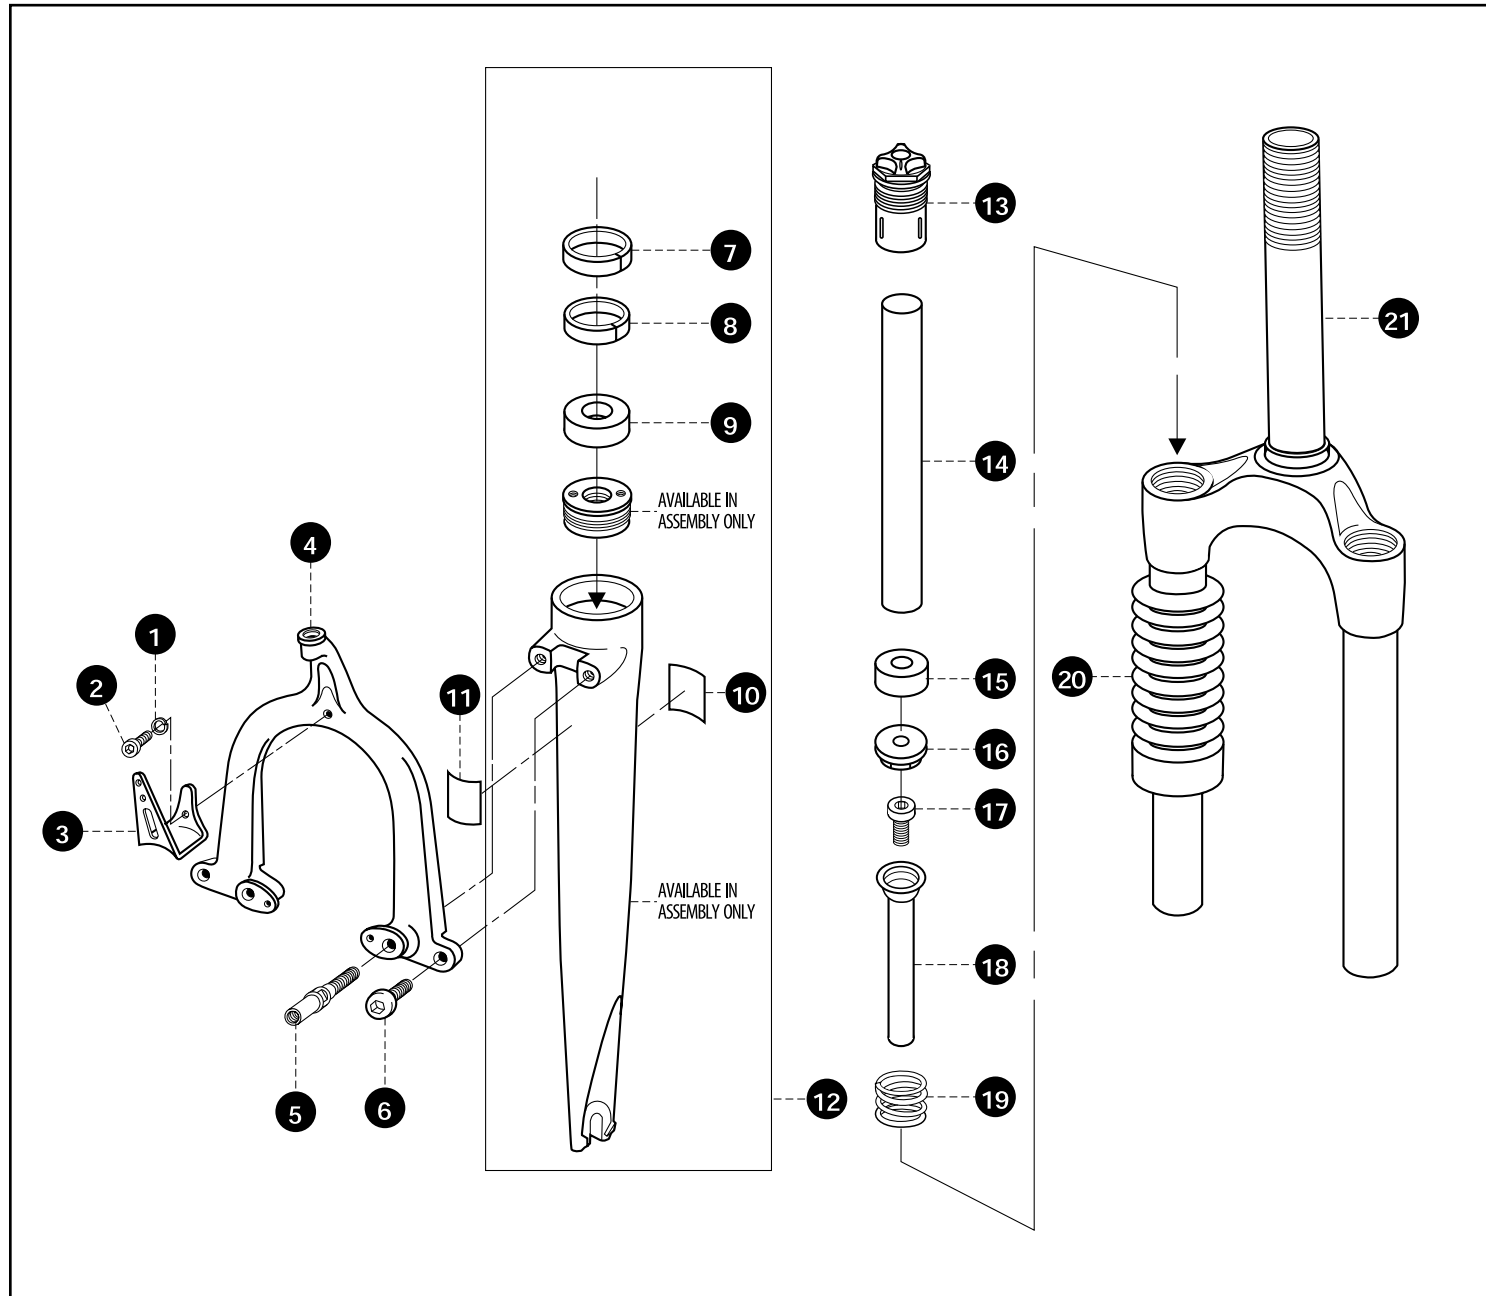

1 Reflector Bracket Lock Washer	52222	Lower tube Assembly, Black ('97 left)	20545
2 Reflector Bracket Screw	47171	13 Top Cap Assembly	20603
3 Reflector Bracket	60335	14 Soft Elastomer Kit, Red	56321
4 Fork Brace, Black, '97	48998	Medium Elastomer Kit (stock), Purple	56325
5 Brake Post	48123	Hard Elastomer Kit, Green	56323
6 Brace Bolt	46169	Cold Weather Elastomer Kit, Blue	56324
7 Upper Bushing	54125	15 Spacer	53145
8 Lower Bushing	54131	16 Plunger Cap	42246
9 Bottom Washer	56307	17 Plunger Bolt	46177
10 Tire Clearance Decal	57307	18 Plunger	42242
11 RockShox Decal	57302	19 Top Out Spring	44310
12 Lower tube Assembly, Silver ('96 right)	20519	20 Fork Boot (Required)	56521
Lower tube Assembly, Silver ('96 left)	20520	21 1 Crwn/Strr/Uppr Tubes 140MM	261400
Lower tube Assembly, Black ('97 right)	20546	1 Crwn/Strr/Uppr Tubes 170MM	261700

1 Crwn/Strr/Uppr Tubes 200MM	262000
1 Crwn/Strr/Uppr Tubes 230MM	262300
1 Crwn/Strr/Uppr Tubes 265MM	262650
1-1/8 Crwn/Strr/Uppr Tubes 140MM†	261408
1-1/8 Crwn/Strr/Uppr Tubes 170MM	261708
1-1/8 Crwn/Strr/Uppr Tubes 200MM	262008
1-1/8 Crwn/Strr/Uppr Tubes 230MM	262308
1-1/8 Crwn/Strr/Uppr Tubes 265MM†	262658
1-1/4 Crwn/Strr/Uppr Tubes 140MM	261404
1-1/4 Crwn/Strr/Uppr Tubes 170MM	261704
1-1/4 Crwn/Strr/Uppr Tubes 200MM	262004
1-1/4 Crwn/Strr/Uppr Tubes 230MM	262304
1-1/4 Crwn/Strr/Uppr Tubes 265MM†	262654

† Threadless Steerer