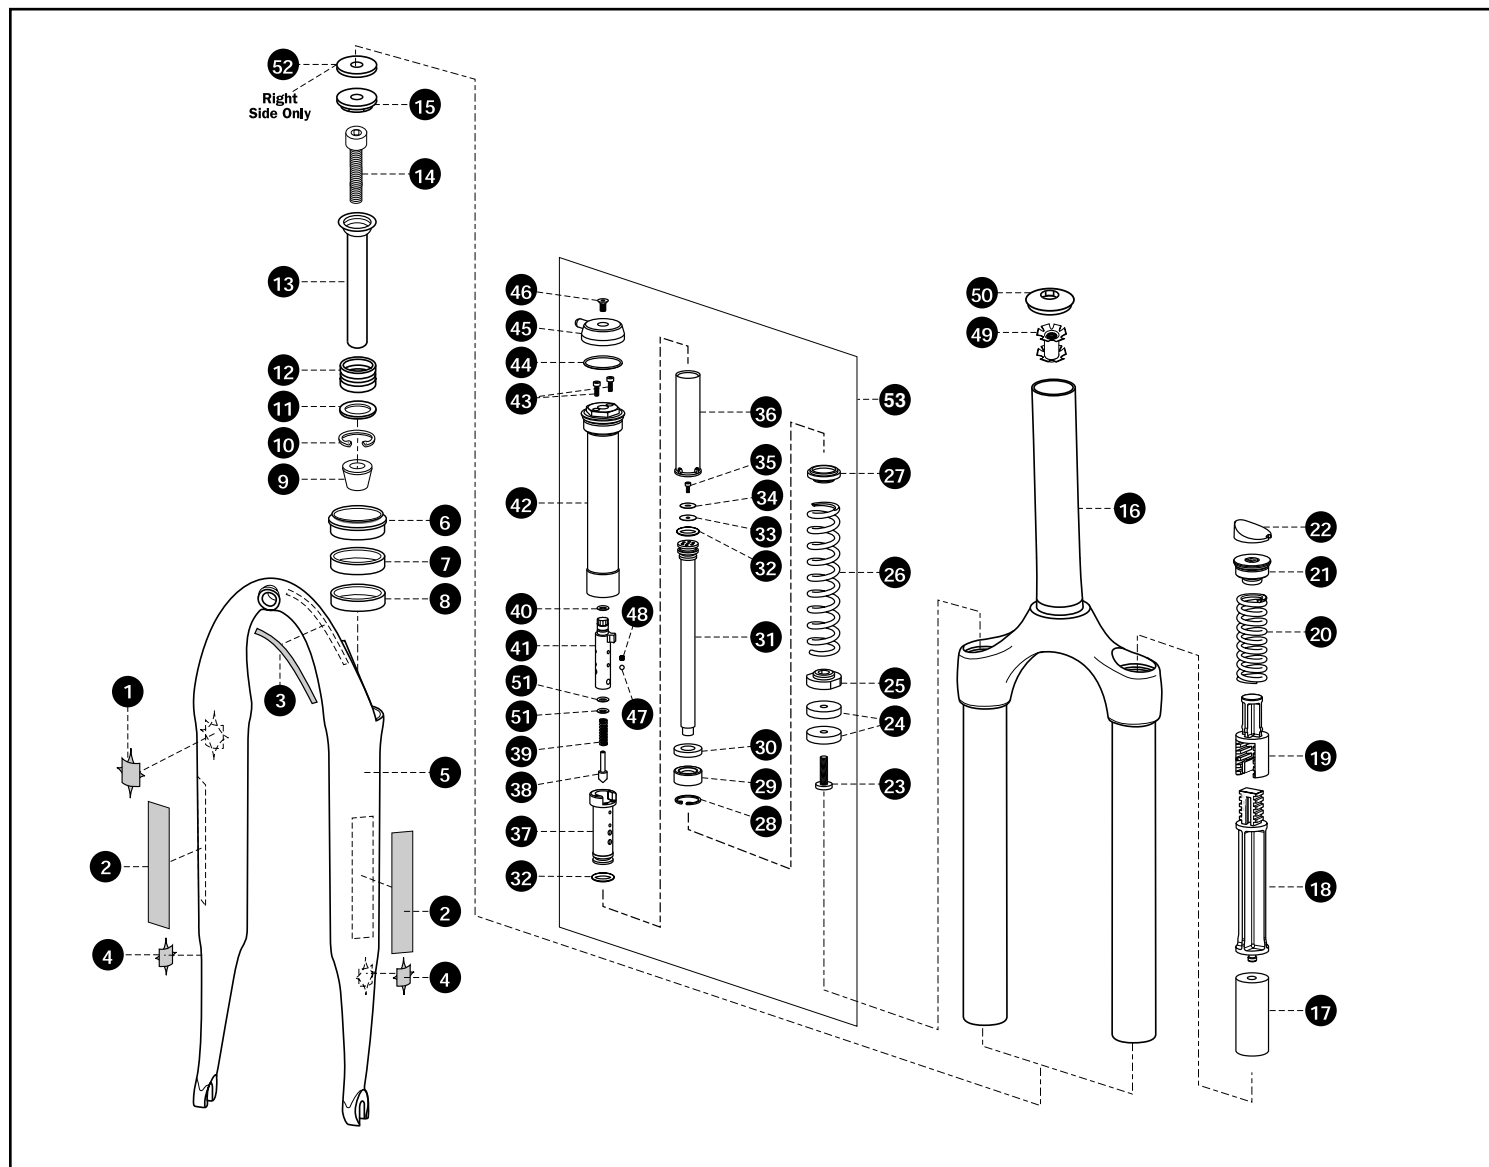

1 Decal, RockShox, Upper	660-000502-00	17 MCU Bumper	44442	37 Blow-off Sleeve	210-000149-00
2 Decal, Ruby Name	660-000292-00	18 Spacer	42479	38 Blow-off Piston	210-001893-00
3 Decal, RockShox Racing	660-000292-02	19 Preloader	42480	39 Blow-off Piston Spring	210-001897-00
4 Decal, RockShox, Lower	660-000292-01	20 Coil Spring, Left, Orange	44361	40 Upper Adjuster Shaft O-ring	630-000243-00
5 Lower Leg, One Piece	100-000646-00	21 Top Cap	42481	41 Lockout Adjuster Shaft	230-000147-00
6 Seal	56134	22 Top Cap Cover, Cosmetic, Left	42482	42 Top Cap, Lockout	210-000145-00
7 Bushing, Upper	54125	23 Spring Cap Screw	620-000242-00	43 Blow-off Sleeve Screw	620-000146-00
8 Bushing, Lower	54131	24 Preload Spacer	430-000138-00	44 Top cap O-ring	51236
9 Bottom out Bumper	56349	25 Spring Cap	210-000162-00	45 Adjuster Knob	100-002321-00
10 Retaining Ring	50110	26 Coil Spring, Right, Orange	510-000236-07	46 Adjuster Knob Screw	620-000143-00
11 Top out Washer	52239	27 Spring Plate	210-000184-01	47 Detent Ball	48110
12 Top out Bumper	56076	28 Snap Ring, Lockout	620-000160-00	48 Detent Spring	44201
13 Plunger	56070	29 Seal	500-000159-00	49 Star Nut (Aluminum Steerer Only)	42275
14 Plunger Bolt	46119	30 Seal Washer	210-001894-00	50 Aluminum Stem Cap	42257
15 Plunger Cap	42246	31 Lockout Shaft	210-001896-00	51 Lower Adjuster Shaft O-ring	51115
16 1" Crown/Steerers/Uppers, 140mm	100-000648-00	32 Piston O-ring	51123	52 Plunger Pad, Right Side Only	410-000247-00
1" Crown/Steerers/Uppers, 170mm	100-000649-00	33 Rebound Plate	430-000153-00	53 Cartridge Assembly	110-002298-00
1" Crown/Steerers/Uppers, 200mm	100-000650-00	34 Rebound Plate Washer	620-000532-00		
1" Crown/Steerers/Uppers, 230mm	100-000651-00	35 Rebound Plate Screw	620-000152-00		
1" Crown/Steerers/Uppers, 265mm	100-000653-00†	36 Lower Sleeve	210-000157-00		

* Ruby SL Cartridge Assembly 20876
† Threadless Steerer, Aluminum