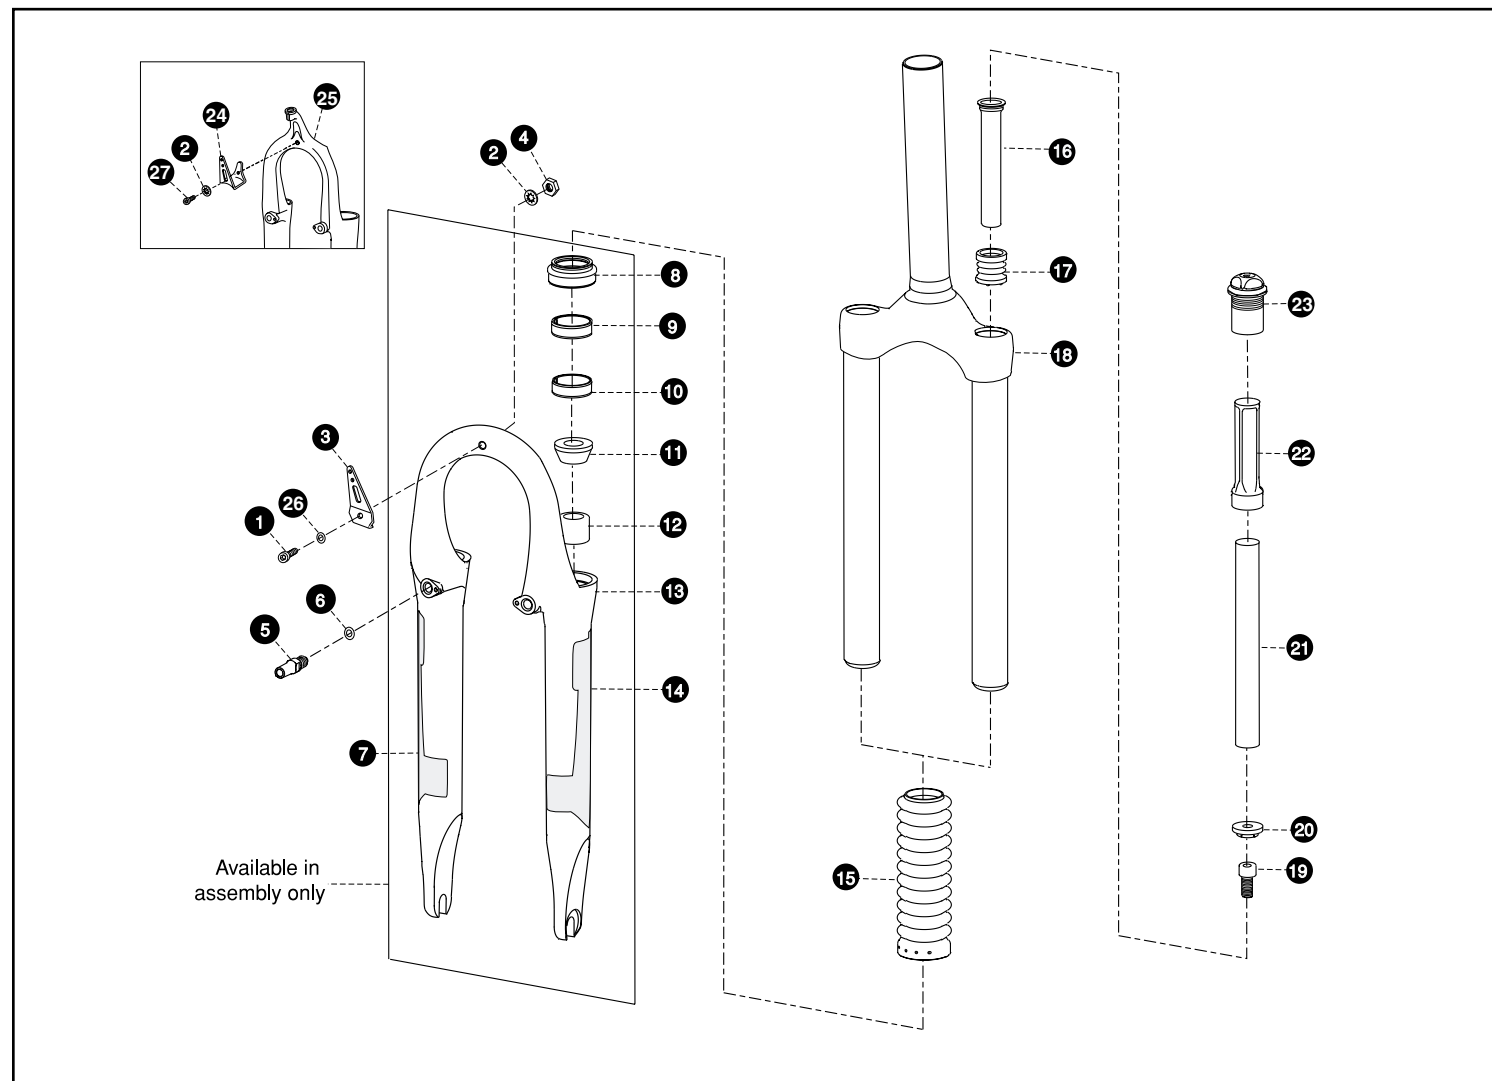

1 Reflector Bracket Bolt	620-001633-00	13 Lower Leg Assy, Black, Hangerless	110-002276-00	1-1/8 Crwn/Strr/Upper Tubes 265MM	332658-7†
2 Reflector Bracket Lock washer	52222	14 Jett C Decal, Left	660-001921-01	19 Plunger Bolt	49119
3 Reflector Bracket, Hangerless	60337	15 Fork Boot	56524	20 Plunger Cap	42246
4 Reflector Bracket Nut	620-000192-00	16 Plunger	42256	21 Urethane Bumper, Medium, Tan	56322
5 Brake Post	220-000704-00 or 48131	17 Top Out bumper	56332	22 Urethane Spacer	430-000237-05
6 Flat Washer	52261	18 1 Crwn/Strr/Upper Tubes 140MM	331400-7	23 Top Cap Assembly	100-001830-00
7 Jett C Decal, Right	660-001921-00	1 Crwn/Strr/Upper Tubes 170MM	331700-7	24 Reflector Bracket, Hangered	60335
8 Seal	500-001613-00 or 56346	1 Crwn/Strr/Upper Tubes 200MM	332000-7	25 Lower Leg Assy, Black, Hangered	110-002275-00
9 Upper Bushing	54125	1 Crwn/Strr/Upper Tubes 230MM	332300-7	26 Washer	620-000585-00
10 Lower Bushing	54131	1 Crwn/Strr/Upper Tubes 265MM	332650-7†	27 Reflector Bracket Screw	47171
11 Bottom Out Bumper	52252	1-1/8 Crwn/Strr/Upper Tubes 140MM	331408-7	† Threadless	
12 Travel Spacer	42644	1-1/8 Crwn/Strr/Upper Tubes 170MM	331708-7		
		1-1/8 Crwn/Strr/Upper Tubes 200MM	332008-7		
		1-1/8 Crwn/Strr/Upper Tubes 230MM	332308-7