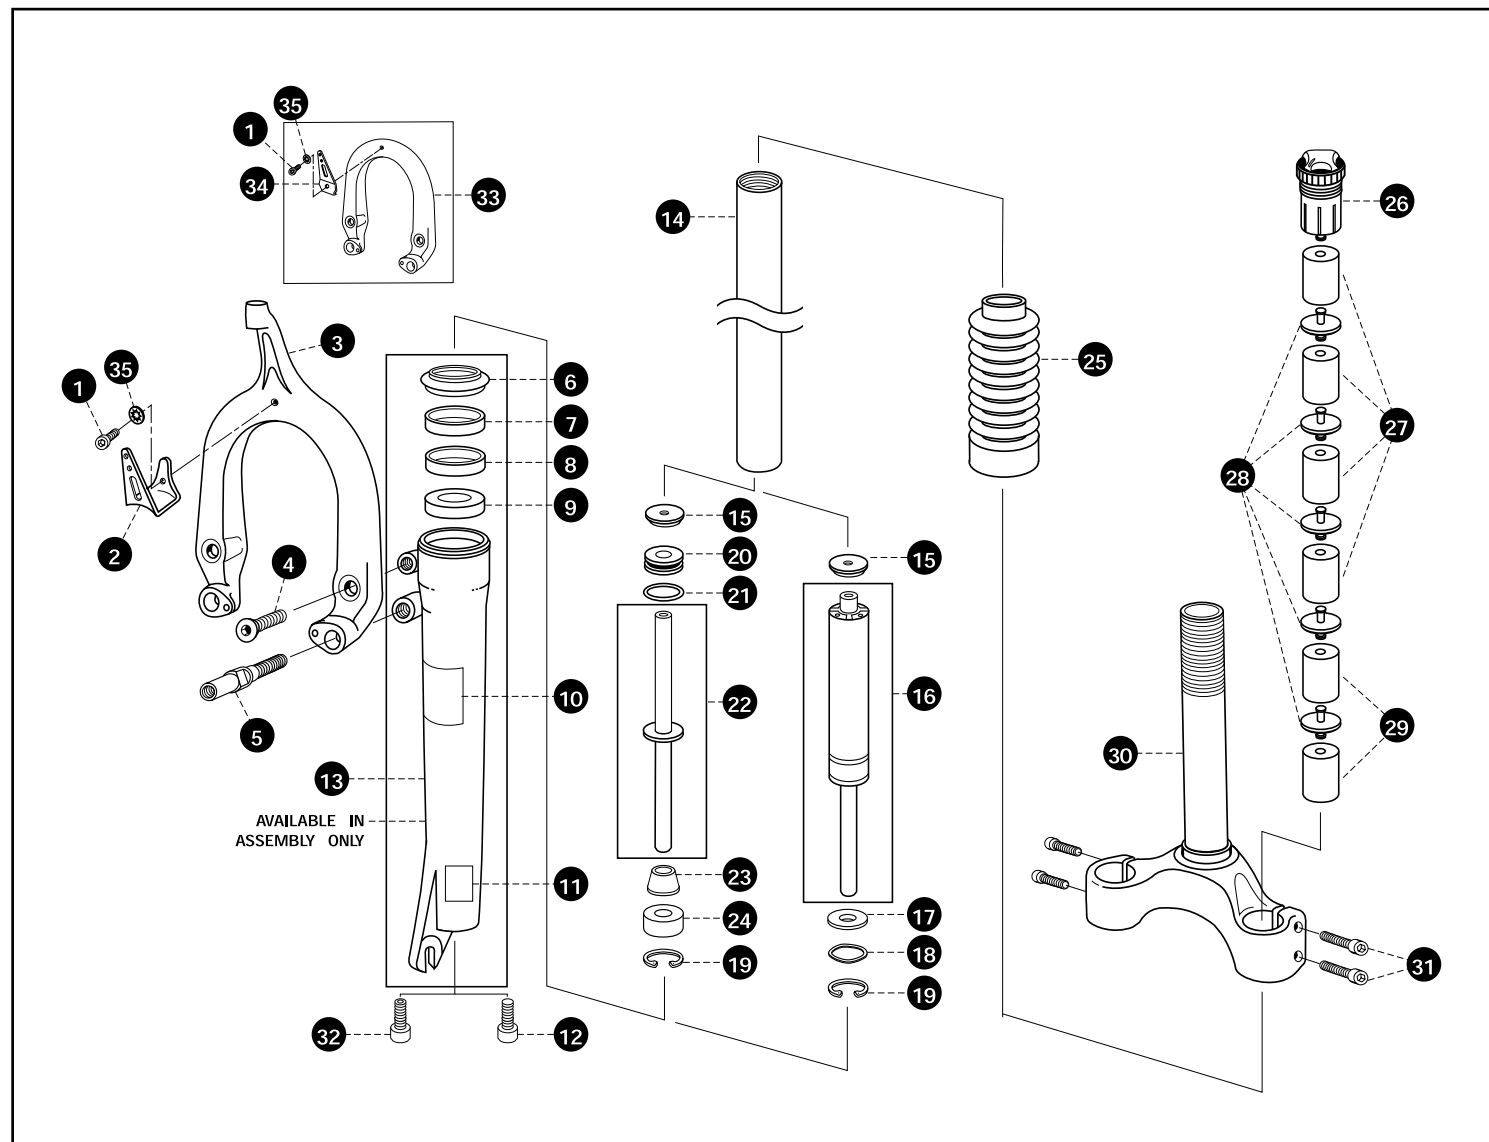

1 Valve Spring Retaining Ring	50125	20 Air Valve	56303	Lower Tube Assembly, Champagne (R)	20525
2 Valve Spring Washer	52205	21 Air Cap O-ring	51202	39 Aluminum Top Cap (Alum.Steerers Only)	42257
3 Lockout Plate O-ring	51208	22 Adjuster Head O-ring	51123	40* 1 Threaded Steel Crwn/Strr 170MM*	351700
4 Lockout Plate	42328	23 Air Cap Washer	52207	* 1 Threaded Steel Crwn/Strr 200MM*	352000
5 Rebound Plate	42323	24 Adjuster Head Retaining Ring	50111	* 1 Threaded Steel Crwn/Strr 230MM*	352300
6 Washer Spacer	52223	25 Upper Tube	40819	* 1 Threaded Steel Crwn/Strr 260MM*	352600
7 Valve Spring Washer	52205	26 Dust Wiper	56107	†1 Aluminum Crwn/Strr 265MM**	352650-00
8 Valve Spring	44306	27 Main Seal Retaining Ring	50107	41 Crown Bolt, Titanium	46156
9 Valve Plate	42327	28 Main Seal	56403	42 Fork Brace, Champagne	48988
10 Rebound Plate	42323	29 Bushing Washer	52201	43 Brace Bolt, Titanium	46172
11 Adjuster Rod	42347	30 Main Seal O-ring	51104	44 Rockshox Decal	57302
12 Valve Body	42223	31 Upper Bushing	54125	45 Paris-Roubaix Road Fork Decal	57318
13 Top Out Washer	52209	32 Bushing Spacer	53130	Air Pump w/Air Needle	20112
14 Top Out Spring	44301	33 Lower Bushing	54131	Air Needle	56991
15 Top Out Spring Retaining Ring	50121	34 Top Out Sleeve	53123	* Crown/Steerer includes 4 crown bolts	
16 Adjuster Rod Retaining Ring	50115	35 Bottom Washer	56305	† Crown/Steerer includes 4 crown bolts,	
17 Air Cap Assembly	20601	36 Bottom Plate	42221	aluminum stem cap and star -fangled nut	
18 Dust Cap	56102	37 Bottom Plate O-ring	51129		
19 Adjuster Head Dust Ring	51207	38 Lower Tube Assembly, Champagne (L)	20526		