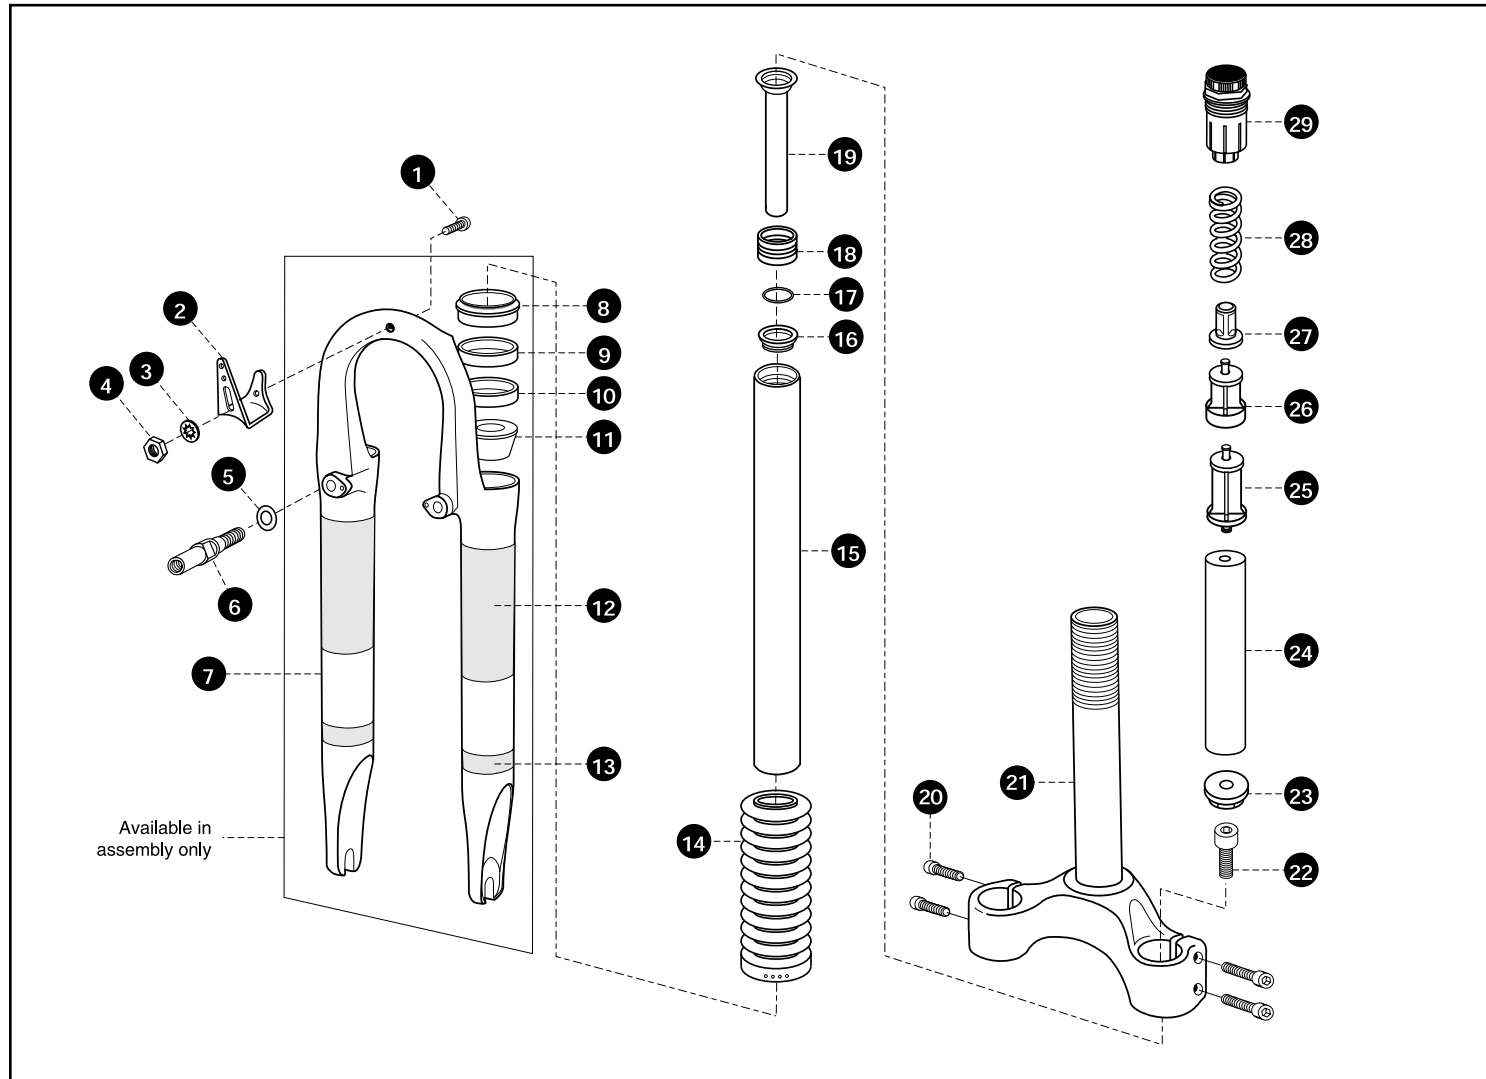

1 Reflector Bracket Screw	47171	17 Friction Damper O-ring	630-000495-00	23 Plunger Cap	42246
2 Reflector Bracket (Hangerless)	60337	18 Top Out Bumper	56332	24 MCU Bumper	56337
3 Reflector Bracket Lock Washer	52222	19 Plunger, Long Travel	42384*	25 Spacer, MCU, Indy	42416
4 Reflector Bracket Nut	620-000192-00	20 Crown Bolt (4 Required)	46158	26 Spacer, Urethane, Indy	56128-05
5 Brake Post Washer	52261	21 Crown/Steerer Assy. 1"x140mm	271400**	27 Spring Rate Adjuster, Firm, 5mm, Gray	42417
6 Brake Post	48131	Crown/Steerer Assy. 1"x170mm	271700**	Spring Rate Adjuster, Std., 13mm, Black	42418
7 Lower Tube Assy, Hangerless, Cream	100-000601-00	Crown/Steerer Assy. 1"x200mm	272000**	Spring Rate Adjuster, Soft, 20mm, Beige	42419*
8 Indy Main Seal	56346	Crown/Steerer Assy. 1"x230mm	272300**	28 Tuning Spring, Soft - Red	44358
9 Upper Bushing	54125	Crown/Steerer Assy. 1"x265mm thdless	272650**	Tuning Spring, Medium - Yellow	44359*
10 Lower Bushing, 1.0"	54131	Crown/Steerer Assy. 1 1/8"x140mm	271408**	Tuning Spring, Firm - Green	44362
11 Bottom Bumper, Indy	52252	Crown/Steerer Assy. 1 1/8"x170mm	271708**	Tuning Spring, Extra Firm - Purple	44364
12 Indy XC Panel Decal, Black	660-000260-00	Crown/Steerer Assy. 1 1/8"x200mm	272008**	29 Top Cap Assy	100-001830-00
13 Indy XC Band Decal	660-000258-02	Crown/Steerer Assy. 1 1/8"x230mm	272308**	* Indicates Standard Part	
14 Fork Boot, Long Travel	56516*	Crown/Steerer Assy. 1 1/8"x265mm thdless	272658**	** Includes Crown Bolts	
15 Upper Tube, Butted	40914	Crown/Steerer Assy. 1 1/4"x265mm thdless	272654**		
16 Friction Damper - Indy XC	430-000435-05	22 Plunger Bolt	46119