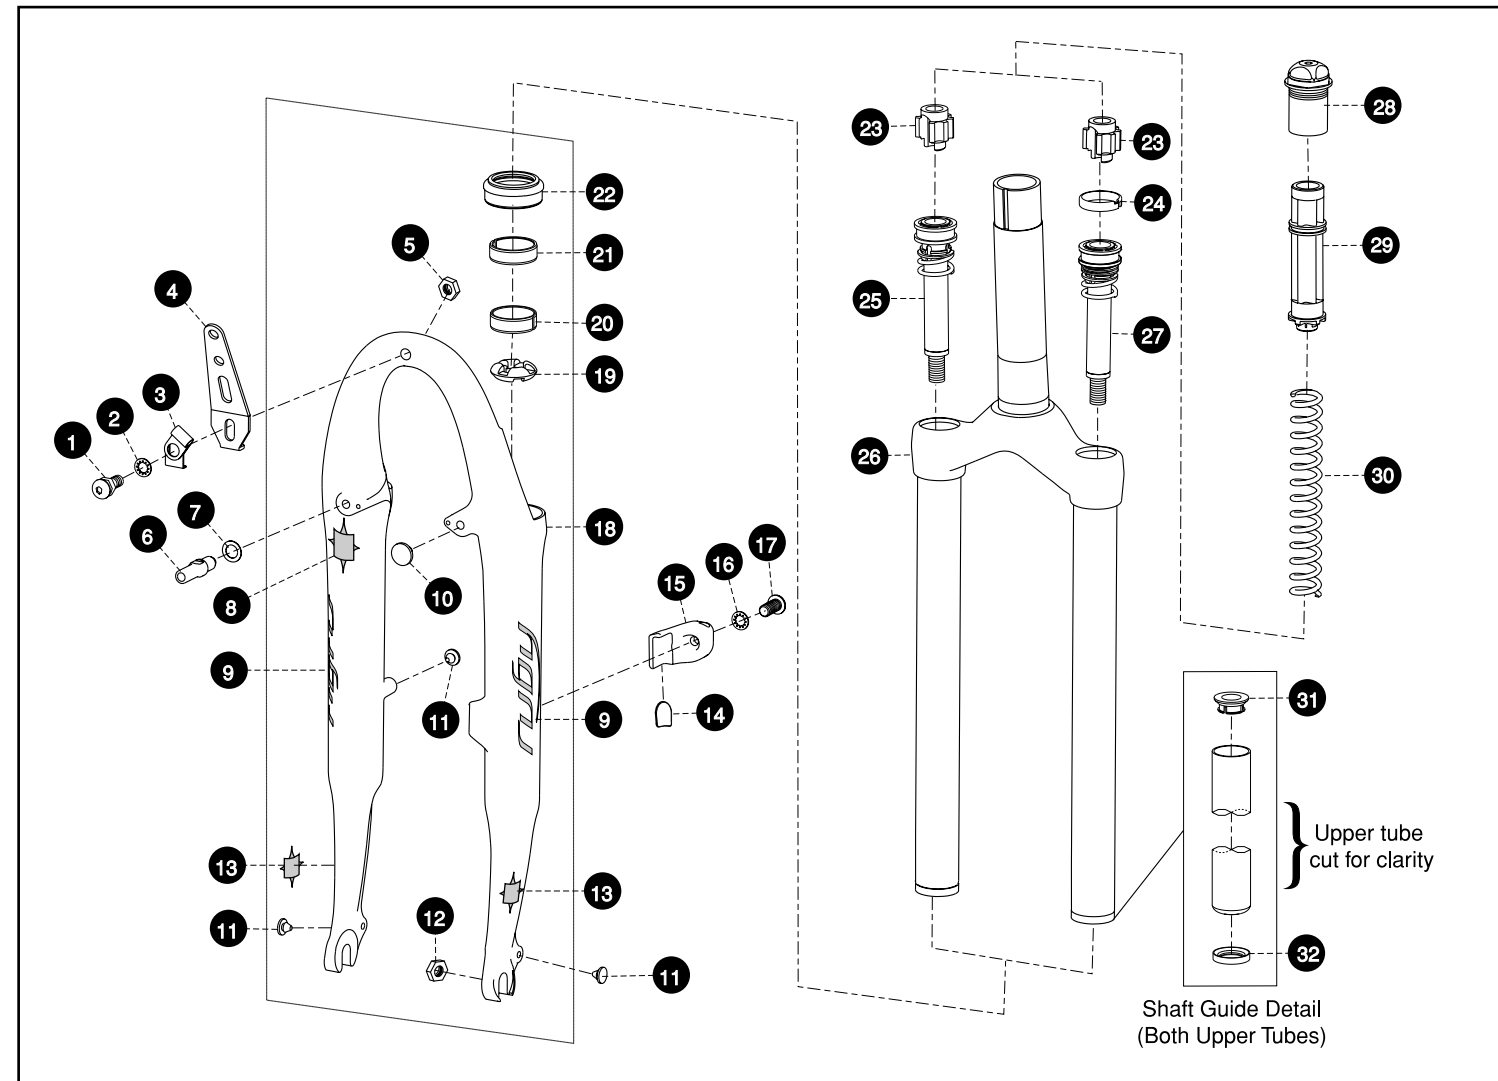

1 Button Bolt, M6x20	620-002018-00	17 Block Retainer Bolt, M5x12	620-002035-00*	1-1/8" Crown/Str/Upper 200mm	130-002256-200
2 Internal Tooth Washer, M6	620-001640-00	18 Lower Leg Assembly, Black	110-002849-00	1-1/8" Crown/Str/Uppers 230mm	130-002256-230
3 Upper Cable Mount, M6	430-000363-00*	Lower Leg Assembly, Silver	110-002850-00	1-1/8" Crown/Str/Uppers 265mm	130-002256-265+
4 Reflector Bracket for M6 bolt	120-002833-00	19 Bottom Bumper	410-002831-00	27 Damper Assembly	110-002852-00
5 Reflector Bracket Jam Nut, M6	620-002017-00	20 Lower Bushing	54131	28 Top Cap Assembly	110-001830-00
6 Brake Post, M8	48131	21 Upper Bushing	54125		or 20338
7 Flat Washer	52261†	22 Seal	500-001613-00	29 Spring Spacer	430-001310-01
8 Large RockShox Decal	660-001902-13	23 Spring Retainer	430-001185-00	30 Coil Spring, Soft, Yellow	510-002030-03
9 Ruby Metro Decal	660-001902-10	24 Glide Ring, Tan	430-001184-00	Coil Spring, Medium, Red	510-002030-01**
10 Brake Post Plug, M8	42642*	25 Plunger Assembly	110-002851-00	Coil Spring, Firm, Black	510-002030-04
11 Carrier/Fender Plug, M5	440-002832-00	26 1" Crown/Str/Uppers 140mm	130-002254-140	31 Shaft Guide	430-001186-00
12 Nut, 17mm wrench size	620-002848-00*	1" Crown/Str/Uppers 170mm	130-002254-170	32 Shaft Guide Retainer	430-001411-00
13 Small RockShox Decal	660-001902-12	1" Crown/Str/Uppers 200mm	130-002254-200		
14 Roller Brake Lever Cap	440-002023-00*	1" Crown/Str/Uppers 230mm	130-002254-230		
15 Roller Brake Retainer, Black	320-001940-00*	1" Crown/Str/Uppers 265mm	130-002254-265+		
16 Lock washer, M5	320-001940-08*	1-1/8" Crown/Str/Uppers 140mm	130-002256-140		
	52222*	1-1/8" Crown/Str/Uppers 170mm	130-002256-170		

* For Roller Brake™ use only
** Standard
† For V-Brake™ use only
+ Indicates Threadless Steerer