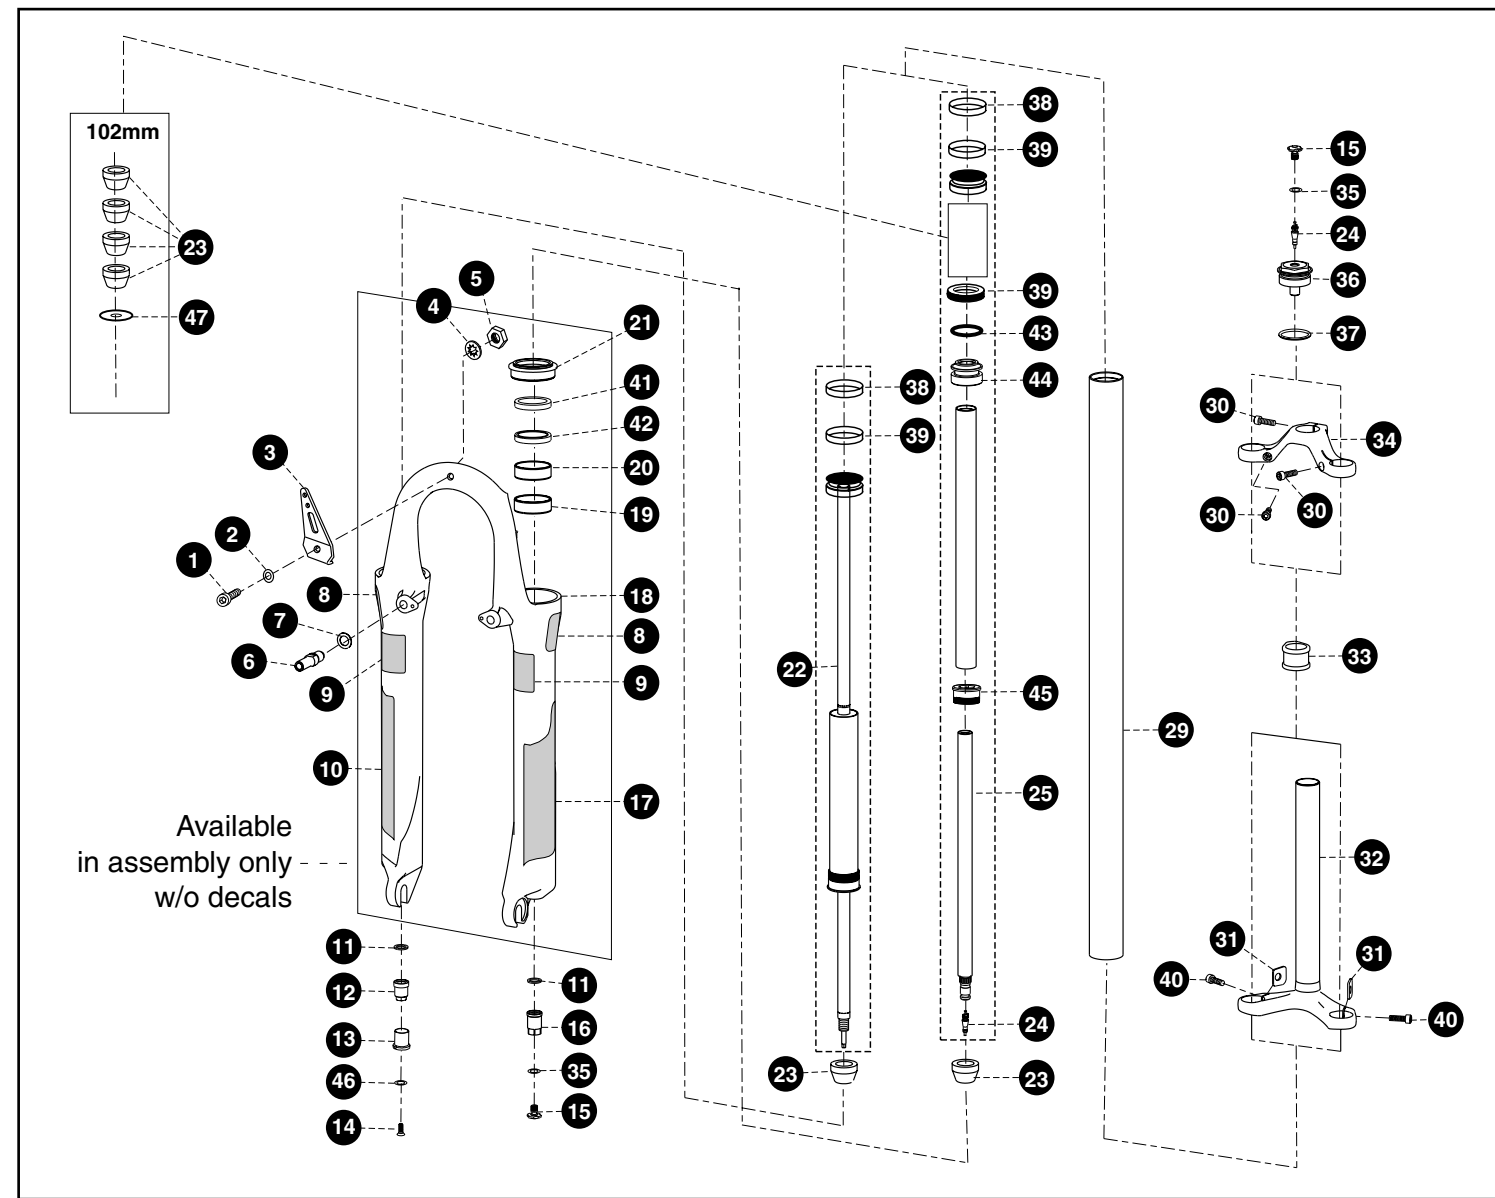

1 Reflector Bracket Bolt	620-001633-00	19 Lower Bushing	420-002031-02	35 O-ring, .101 OD x .070 thk	630-001457-05
2 Flat Washer, M5	620-000585-00	20 Upper Bushing	420-002031-01	36 Top Cap	200-001944-00
3 Reflector Bracket	60337	21 Dust Seal	500-004279-00	37 O-ring	51230
4 Reflector Bracket Lock Washer	52222	Dust Seal (bag-o-30)	110-004881-50	38 O-ring	51117
5 Reflector Bracket Nut	620-000192-00	22 Cartridge Assembly, 102mm/80mm	110-004930-03	39 O-ring	51227
6 Brake Post	48131	23 Bumper Cone	410-000026-00	40 Crown Bolt Lower	620-003068-00
7 Brake Post Washer	52261	24 Valve Core, Schrader	620-001907-00	41 Foam Ring	500-002925-00
10 SID Decal, Right, Red	660-004523-00	25 Negative Air Assembly, 102mm/80mm	110-004931-03	42 Oil Seal	500-003047-00
SID Decal, Right, Blue	660-004525-00	26 Seal Washer	52236	43 O-ring	630-001993-116
11 Crush Washer, 8mm	210-001548-00	27 Seal Washer	52236	44 Seal Head	430-003080-02
12 Cartridge Retainer Nut	620-001601-00	28 Air Pin Retainer	430-001931-00	45 Negative Air Spring Retainer	200-003081-00
13 Cartridge Adjuster Knob	210-004184-00	29 Upper Tube	280-004019-02	46 Serrated Washer	620-005034-00
14 Adjuster Screw	620-004188-00	30 Crown Bolts	46148	47 Washer	52259
15 Air Cap Plug	430-004410-00	31 Crown Shims	610-002091-00		
16 Air Shaft Nut	620-004136-00	32 1-1/8" Lower Crown/Steerer, 265mm	100-005029-00		
17 SID XL Decal, Left, Red	660-004523-01	33 Fork Stop	56067		
SID XL Decal, Left, Blue	660-004525-01	34 Upper Crown, Short, 1-1/8", w/3 bolts	100-005029-01		
18 Lower Leg Assy, NH, w/DB Tab, Blue	110-004782-00	Upper Crown, Tall, 1-1/8", w/3 bolts	100-005029-02