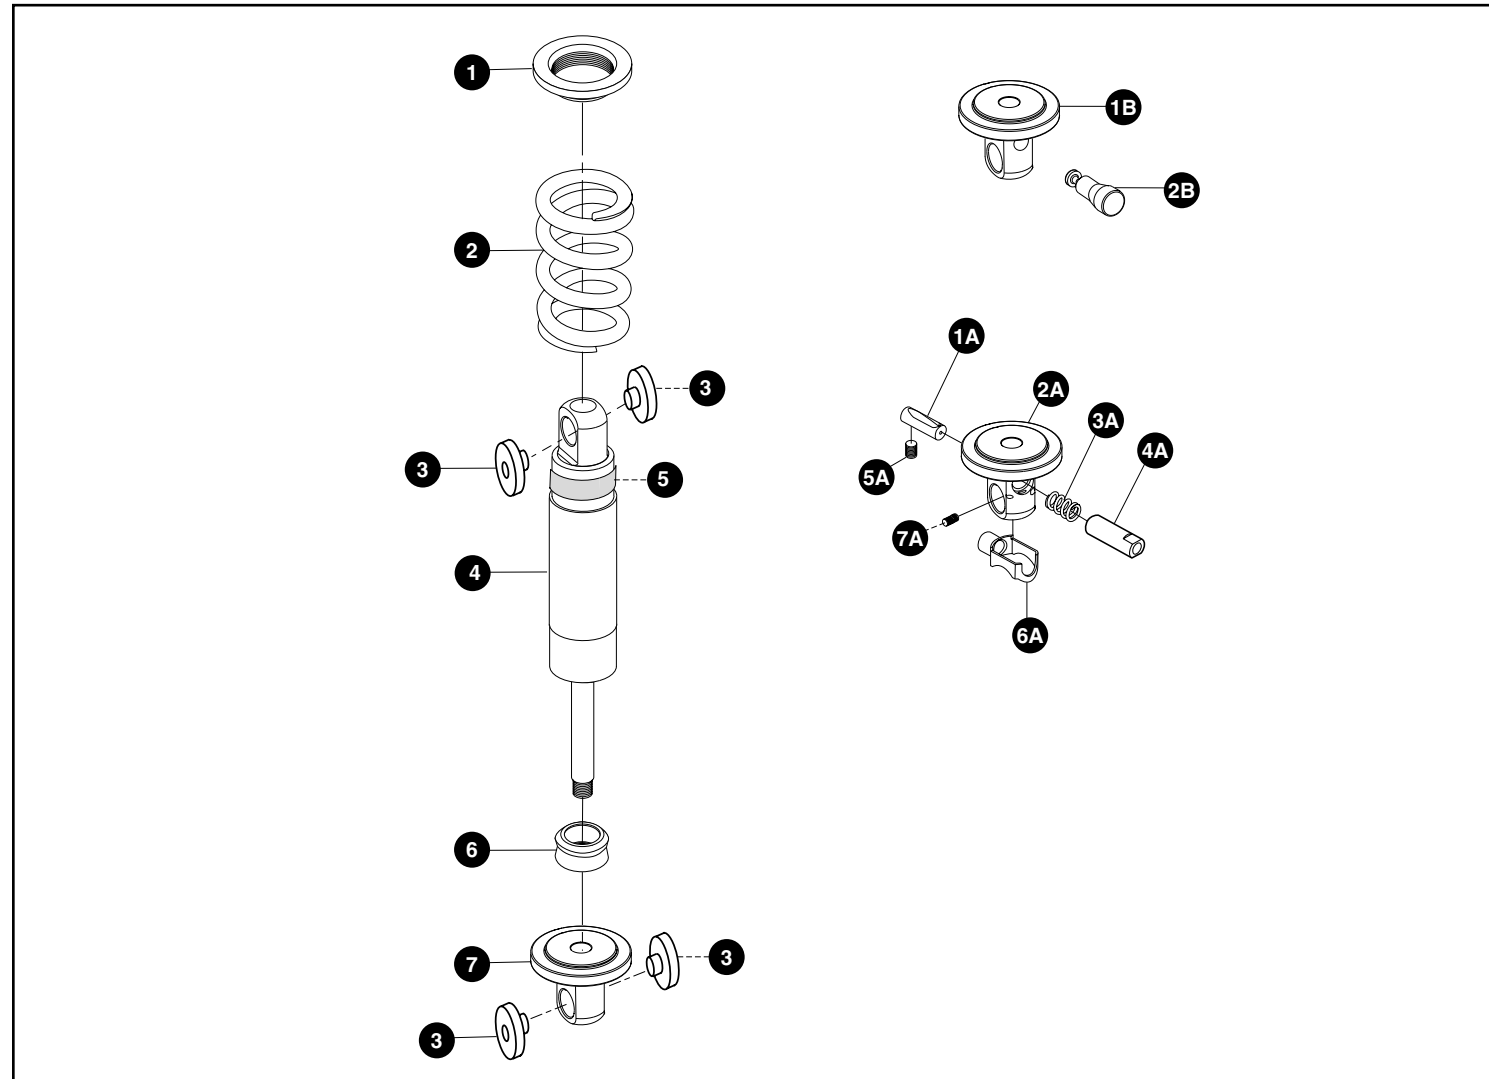

1 Threaded Collar	53106	Deluxe Adjust with Remote Option	
2 Shock Spring	Call RockShox	1A Cable Adjust Plunger	200-000082-00
3 Mount Bushing	Call RockShox	2A Eyelet, Deluxe Remote	200-000976-03
4 Body	Call RockShox	3A Cable Adjust Spring	520-001053-00
5 Deluxe Decal	660-004488-DLX	4A Cable Adjust Sleeve	210-000083-00
6 Bottom Out Bumper	430-004272-00	5A Cable Adjust Set Screw	46196
7 Eyelet, Standard, Deluxe	200-000976-01	6A Cable Adjust Boot	430-000307-00
		7A .9mm Hex Screw	620-001046-00
		.9mm Hex Key	140-001437-00

Deluxe Adjust	
1B Eyelet, Deluxe Adjust	200-000976-02
2B Adjuster Screw	210-000973-00