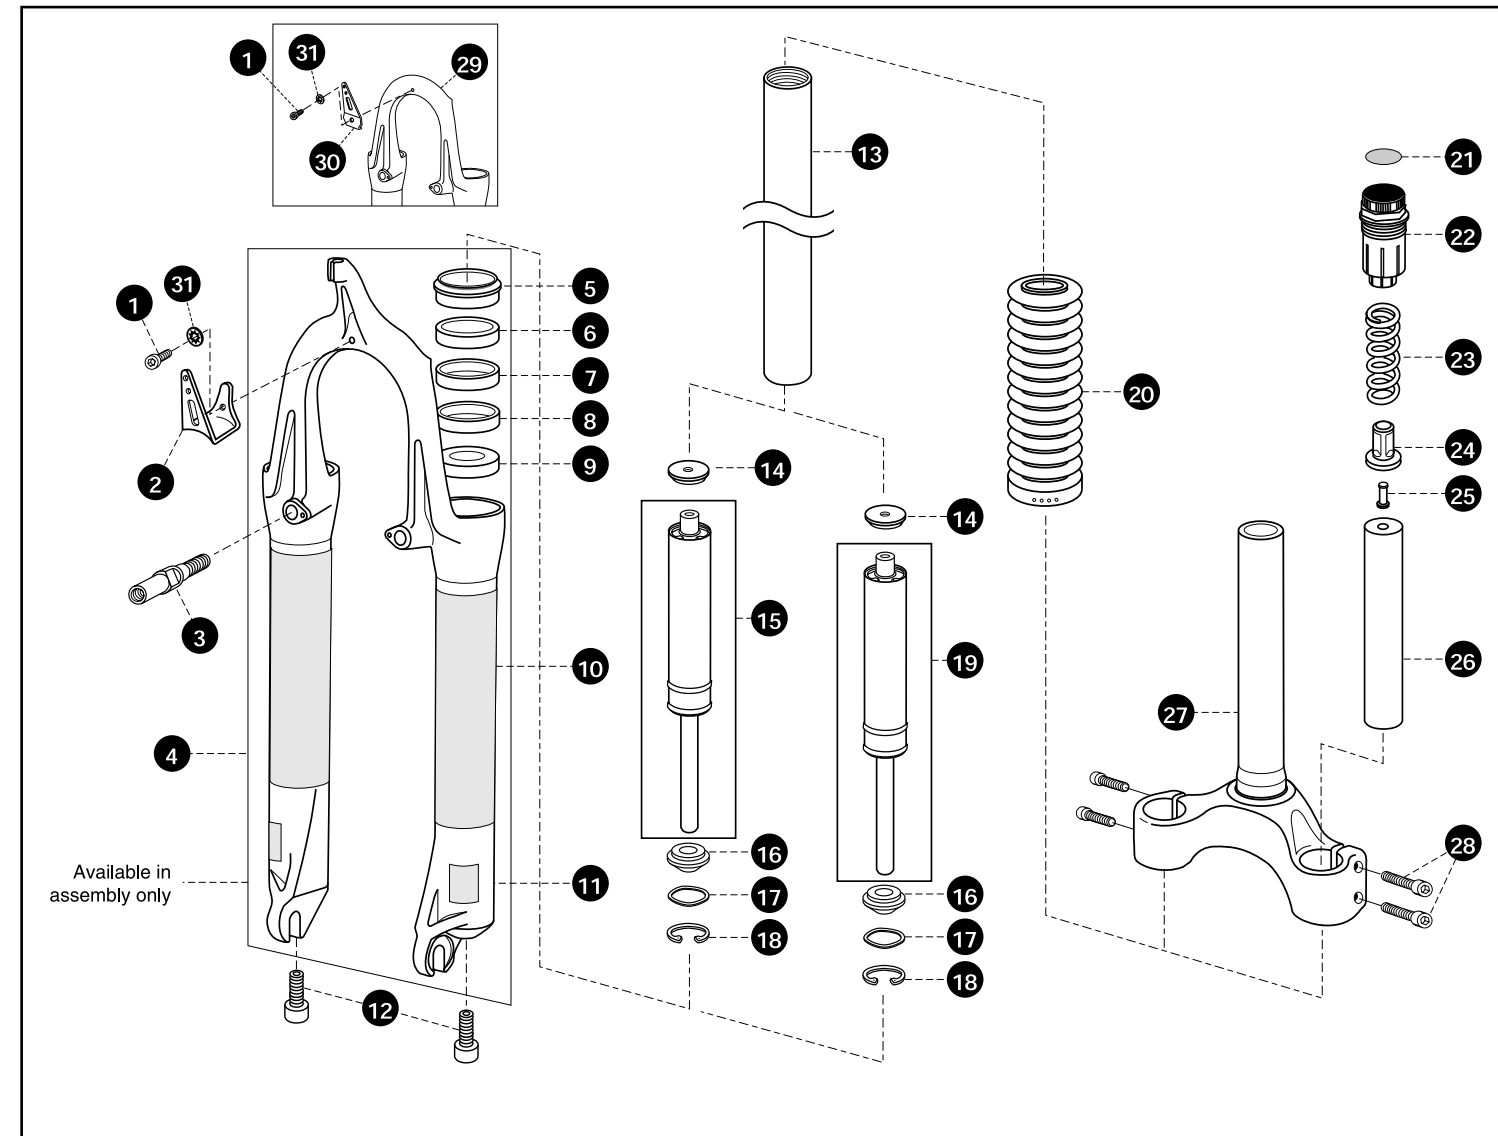

1 Reflector Bracket Screw	47171
2 Reflector Bracket	60335
3 Brake Post	48131
4 Lower Leg Assembly, Red	20332
5 Resi-wiper Top Seal	56065
6 Seal Spacer	42386
7 Upper Bushing	54128
8 Lower Bushing	54129
9 Bottom Bumper	56310
10 Panel Decal	57350
11 Judy DH Decal, (R)	57296
Judy DH Decal, (L)	57295
12 Hollow Shaft Bolt	46107
13 Upper Tube, Steel	40917
Upper Tube, Alloy	40919
14 Shaft End Plate	43120
15 Cartridge Assembly, (80mm), Rebound	20117
16 Cartridge Washer	52265

17 Wave Washer	52260
18 Cartridge Retaining Ring	50108
19 Cartridge Assembly, (80mm) Compression	20116
20 Fork Boot	56402
21 Top Cap Decal	57159
22 Top Cap Assembly, Steel Upper	20611
Top Cap Assembly, Alloy Upper	20608
23 Tuning Spring, Soft - Red	44358
Tuning Spring, Medium - Yellow	44359
† Tuning Spring, Firm - Green	44362
Tuning Spring, Extra Firm - Purple	44364
24 Spring Rate Adjuster, 20, Beige	42419
25 MCU Adjuster Plate, Nub (80mm Travel)	52245
26 MCU Bumper (80mm Travel)	56337
27 1 Crown/Steerer 140mm	311400
1 Crown/Steerer 170mm	311700
1 Crown/Steerer 200mm	312000
1 Crown/Steerer 230mm	312300

1 Crown/Steerer 265mm*	312650
1-1/8 Crown/Steerer 140mm	311408
1-1/8 Crown/Steerer 170mm	311708
1-1/8 Crown/Steerer 200mm	312008
1-1/8 Crown/Steerer 230mm	312308
1-1/8 Crown/Steerer 265mm*	312658
1-1/4 Crown/Steerer 140mm	311404
1-1/4 Crown/Steerer 170mm	311704
1-1/4 Crown/Steerer 200mm	312004
1-1/4 Crown/Steerer 230mm	312304
1-1/4 Crown/Steerer 265mm*	312654
28 Crown Bolts	46148
29 Lower Leg Assembly, Red, Hangerless	20333
30 Reflector Bracket, Hangerless	60337
31 Reflector Bracket Lock washer	52222
* Threadless Steerer	
† Standard Spring