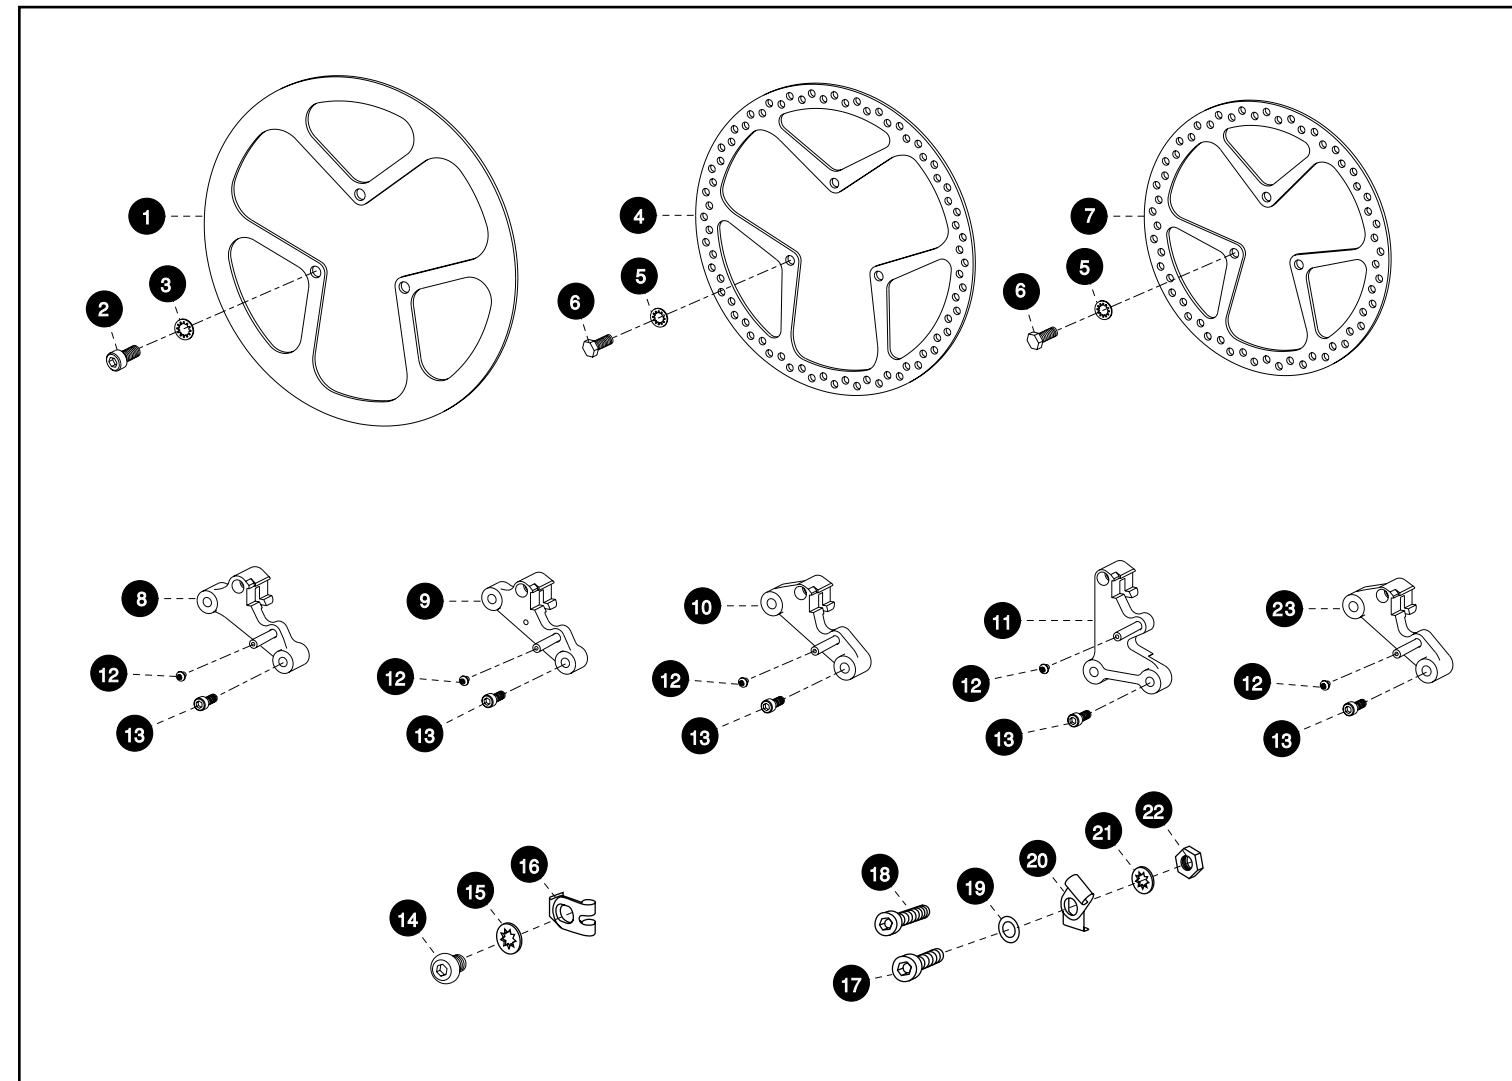

1 Boxxer Rotor	200-001583-00	9 Judy Mount	110-000832-00	17 Screw, M5x21	620-000586-00
2 Boxxer Rotor Bolt	620-001641-00	10 Rear Int'l Standard Mount	130-002250-00	18 Screw, M5x25 (Boxxer Only)	620-002267-00
3 Boxxer Rotor Washer	620-001640-00	11 Rear Compact Mount	130-002251-00	19 Washer, Flat, M5	620-000585-00
4 Judy Rotor	200-000173-00	12 Screw, M3x5	46211	20 Upper Cable Housing Bracket	430-000363-01
5 Rotor Bolt	620-000378-00	13 Screw, M6x16	46226	21 Lock washer, M5	52222
6 Rotor Washer	52295	14 Screw, M8x12	620-000364-00	22 M5 Nut	620-000192-00
7 RockShox Rear Rotor	42464	15 Lock washer, M8	620-000369-00	23 1998 Mongoose Mount	110-002872-00
8 Boxxer Mount	130-002249-00	16 Lower Cable Housing Bracket	56412-01