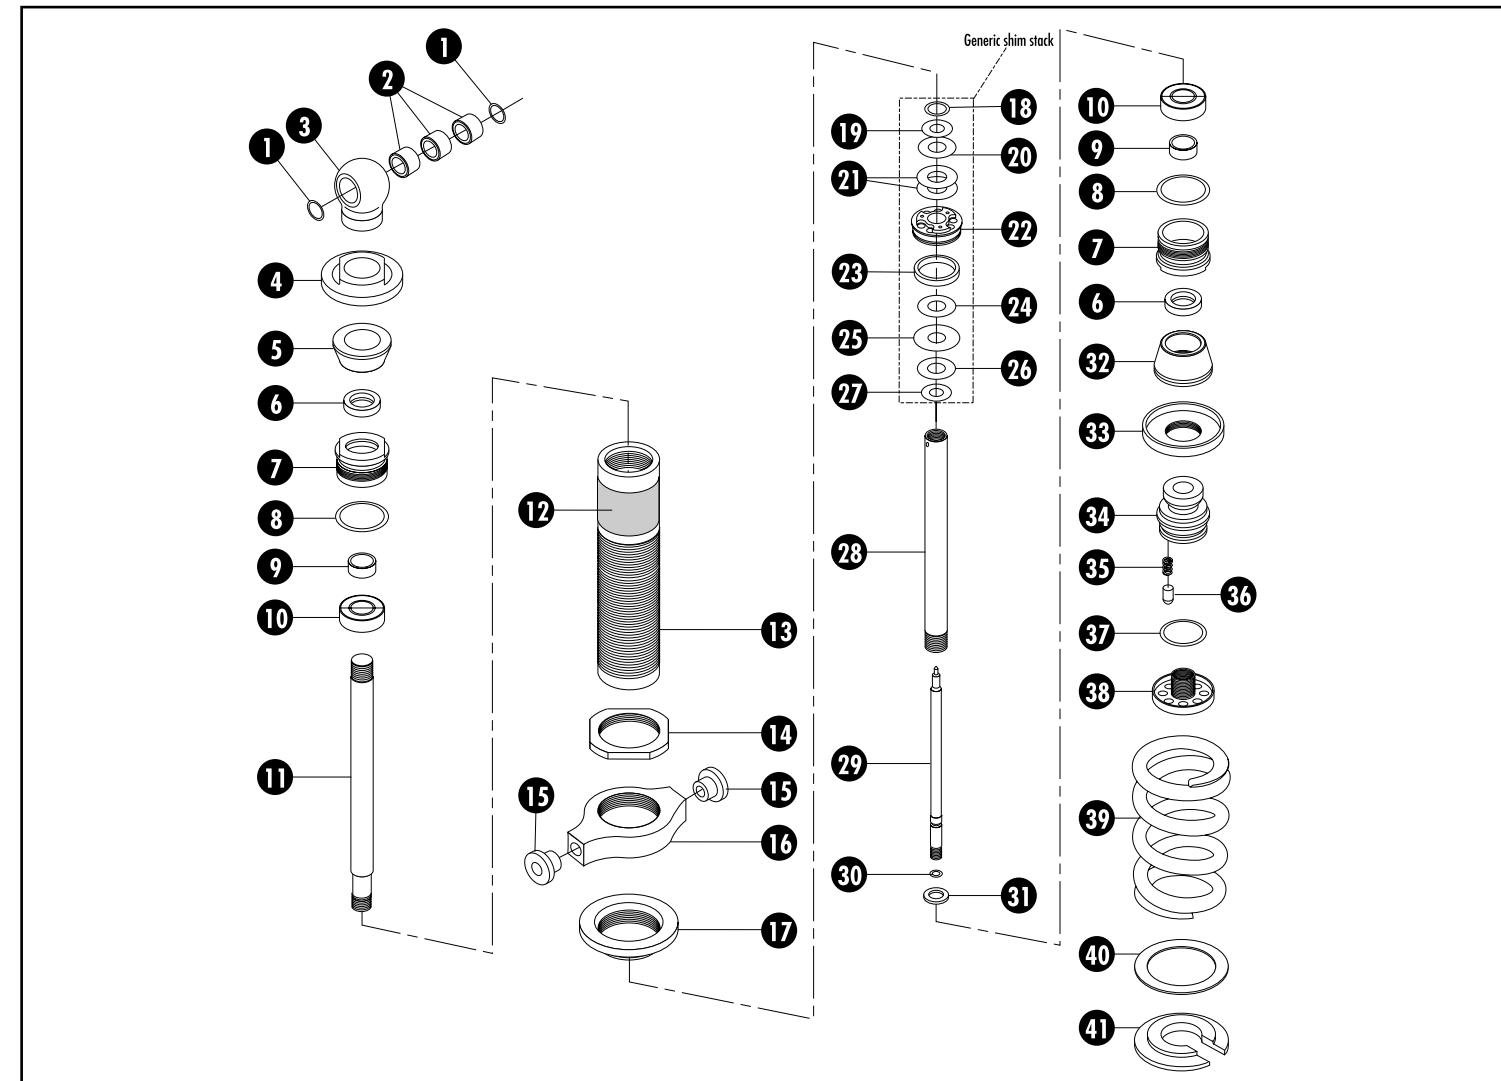

1 O-ring Mount	51141	14 Lock Ring, M28, Pull-Style	200-001308-00	28 Shaft, Upper, Pull-Style	240-001821-00
2 Mount Bushing	54134	15 Mount Sleeve, Pull-Style	Call RockShox	29 Adjuster Rod, Pull-Style	200-001824-00
3 Shaft End Housing, Pull Style	53168	16 Trunion Mount, Pull-Style	Call RockShox	30 Adjuster Rod O-ring	51216
4 Shaft Nut ,1.5 Travel, Pull-Style	46206	17 Threaded Collar	53106	31 Adjuster Rod Washer	53207
5 Shaft Nut ,2.0 Travel, Pull-Style	46207	18 Shim	Call RockShox	32 Bottom Out Bumper	56331
6 Top Out Bumper	56331	19 Shim	Call RockShox	33 Shaft Nut, Std, Pull-Style	46206
7 Shaft Wiper	43133	20 Shim	Call RockShox	34 Shaft End	43021
8 Seal Head, Pull Style	56347	21 Shim	Call RockShox	35 Index Spring, Pull-Style	44411
9 Seal Head O-ring	51106	22 Shock Piston , Pull-Style	430-000296-00	36 Index Pin, Pull-Style	48115
10 Shaft Bushing	54134	23 Piston Ring	51229	37 Adjuster Knob O-ring, Pull-Style	51137
11 Shaft Seal	52194	24 Shim	Call RockShox	38 Adjuster Knob, Pull-Style	42445
12 Shaft, Lower Pull-Style	240-001822-00	25 Shim	Call RockShox	39 Shock Spring	Call RockShox
13 Decal, Pull Style	660-002088-S6	26 Shim	Call RockShox	40 Retainer Clip Ring, Pull-Style	52275
		27 Shim	Call RockShox	41 Spring Retainer Clip	53147