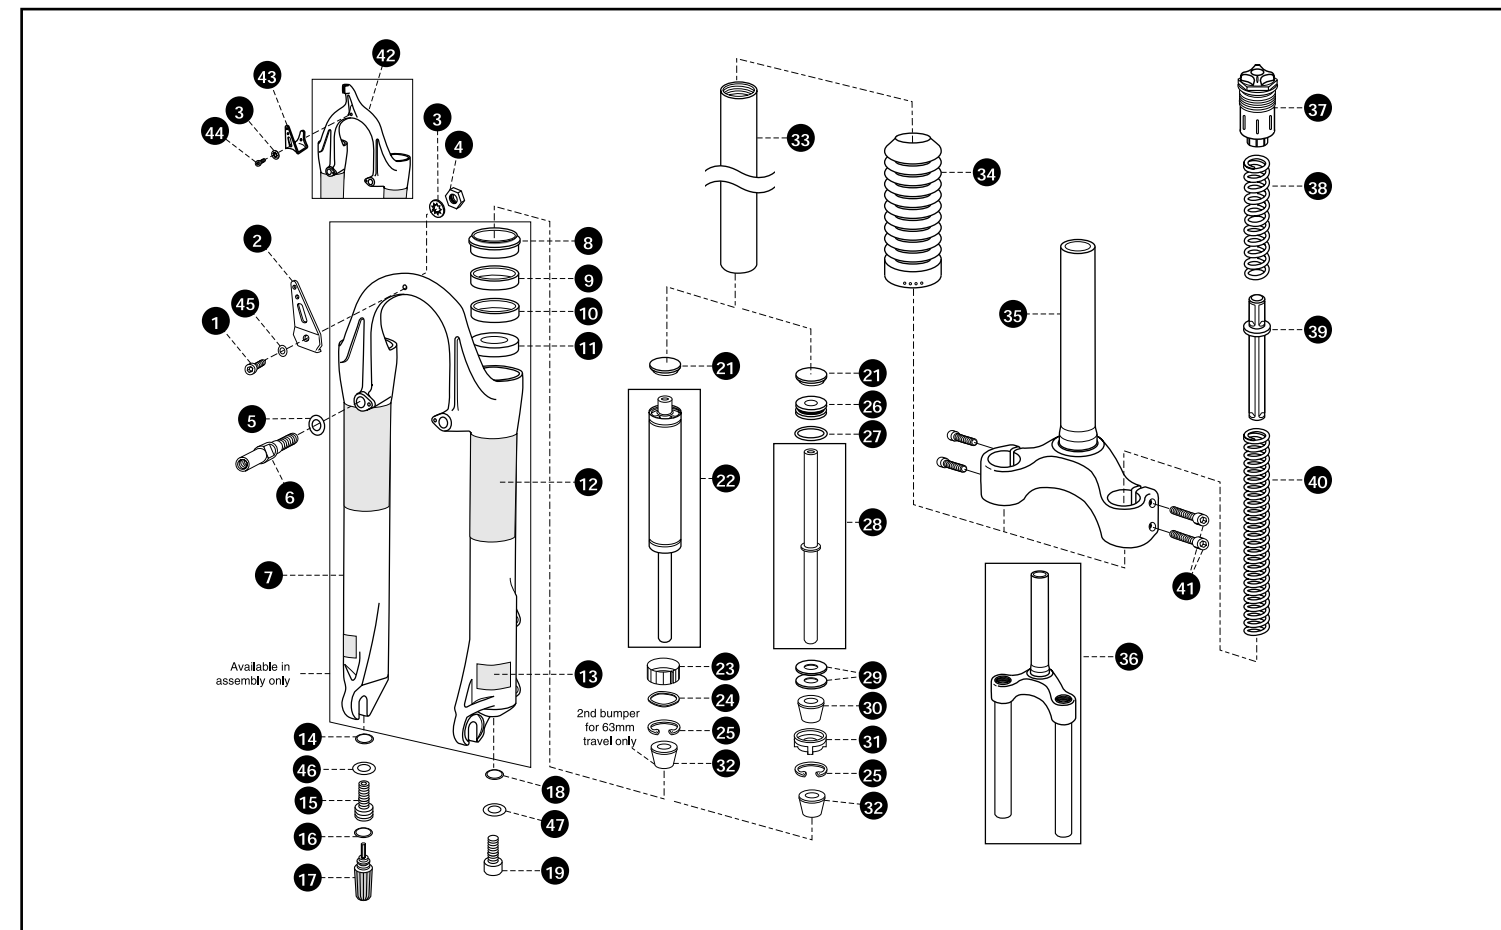

1 Reflector Bracket Bolt	620-001633-00	27 Upper Shaft Guide O-ring	51124	1" Crown/Steerer/Uppers 265mm †	32650-8
2 Reflector Bracket, Hangerless	60337	28 Neutral Shaft (63mm travel)	43096	1-1/8" Crown/Steerer/Uppers 140mm	301408-8
3 Reflector Bracket Lock washer	52222	Neutral Shaft (80mm travel)	43098	1-1/8" Crown/Steerer/Uppers 170mm	301708-8
4 Nut	620-000192-00	29 Flat Washer	52259	1-1/8" Crown/Steerer/Uppers 200mm	302008-8
5 Brake Post Washer	52261	30 Top Out Bumper	56302	1-1/8" Crown/Steerer/Uppers 230mm	302308-8
6 Brake Post	48131	31 Lower Shaft Guide	43174	1-1/8" Crown/Steerer/Uppers 265mm †	302658-8
7 Lower Leg Assy, Hangerless, Cream	100-000617-00	32 Bottom Out Bumper	410-000026-00	37 Top Cap Assembly	100-001832-00
Lower Leg Assy, Hangerless, Black	100-004785-00	33 Upper Tube	40919	38 Type 3 Primary Spring, Xtra Soft, Silver	44460-01
8 Resi-wiper Top Seal	500-000820-00	34 Fork Boot (63mm Travel)	56523	Type 3 Primary Spring, Soft, Yellow	44460-02
9 Upper Bushing	420-002495-01	Fork Boot (80mm Travel)	56515	Type 3 Primary Spring, Medium, Red	44460-03
10 Lower Bushing	420-002495-02	35 1" Crown/Steerer 140mm	301400*	Type 3 Primary Spring, Firm, Black	44460-04
11 Bottom Bumper	410-000027-40	1" Crown/Steerer 170mm	301700*	39 Type 3 Spring Spacer, 63mm Travel	52292-00
12 Judy XC Panel Decal, Cream Leg	660-000262-00	1" Crown/Steerer 200mm	302000*	Type 3 Spring Spacer, 80mm Travel	52292-01
Judy XC Panel Decal, Black Leg	660-000262-01	1" Crown/Steerer 230mm	302300*	40 Type 3 Secondary Spring, Xtra Soft, Silver	44459-01
13 Judy XC Decal (R)	660-000258-04	1" Crown/Steerer 265mm †	302650*	Type 3 Secondary Spring, Soft, Yellow	44459-02
Judy XC Decal (L)	660-000258-05	1-1/8" Crown/Steerer 140mm	301408*	Type 3 Secondary Spring, Medium, Red	44459-03
14 Crush Washer, M6	210-001547-00	1-1/8" Crown/Steerer 170mm	301708*	Type 3 Secondary Spring, Firm, Black	44459-04
15 Hollow Shaft Bolt	46228	1-1/8" Crown/Steerer 200mm	302008*	41 Crown Bolts	46148
16 Damping Hand Adjuster	51322	1-1/8" Crown/Steerer 230mm	302308*	42 Lower Leg Assembly, Hanger, Cream	100-000957-00
17 Damping Hand Adjuster	20877	1-1/8" Crown/Steerer 265mm †	302658*	Lower Leg Assembly, Hanger, Black	100-000958-00
18 Crush Washer, M8	210-001548-00	1-1/4" Crown/Steerer 140mm	301404*	43 Reflector Bracket, Hanger-style	60335
19 Shaft Bolt	46120	1-1/4" Crown/Steerer 170mm	301704*	44 Reflector Bracket Screw	47171
20 Damping Hand Adjuster O-ring	430-000025-00	1-1/4" Crown/Steerer 200mm	302004*	45 Washer	620-000585-00
21 Shaft End Plate	20878-001	1-1/4" Crown/Steerer 230mm	302304*	46 Crush Washer Retainer, M6	210-001546-00
22 Cartridge Assembly, (63mm Travel)	20878-002	1-1/4" Crown/Steerer 265mm †	302654*	47 Crush Washer Retainer, M8	210-001545-00
Cartridge Assembly, (80mm Travel)		36 1" Crown/Steerer/Uppers 140mm	301400-8		
23 Cartridge Lock Ring	51339	1" Crown/Steerer/Uppers 170mm	301700-8		
24 Wave Washer	52260	1" Crown/Steerer/Uppers 200mm	302000-8		
25 Cartridge Retaining Ring	50108	1" Crown/Steerer/Uppers 230mm	302300-8		
26 Upper Shaft Guide	43232