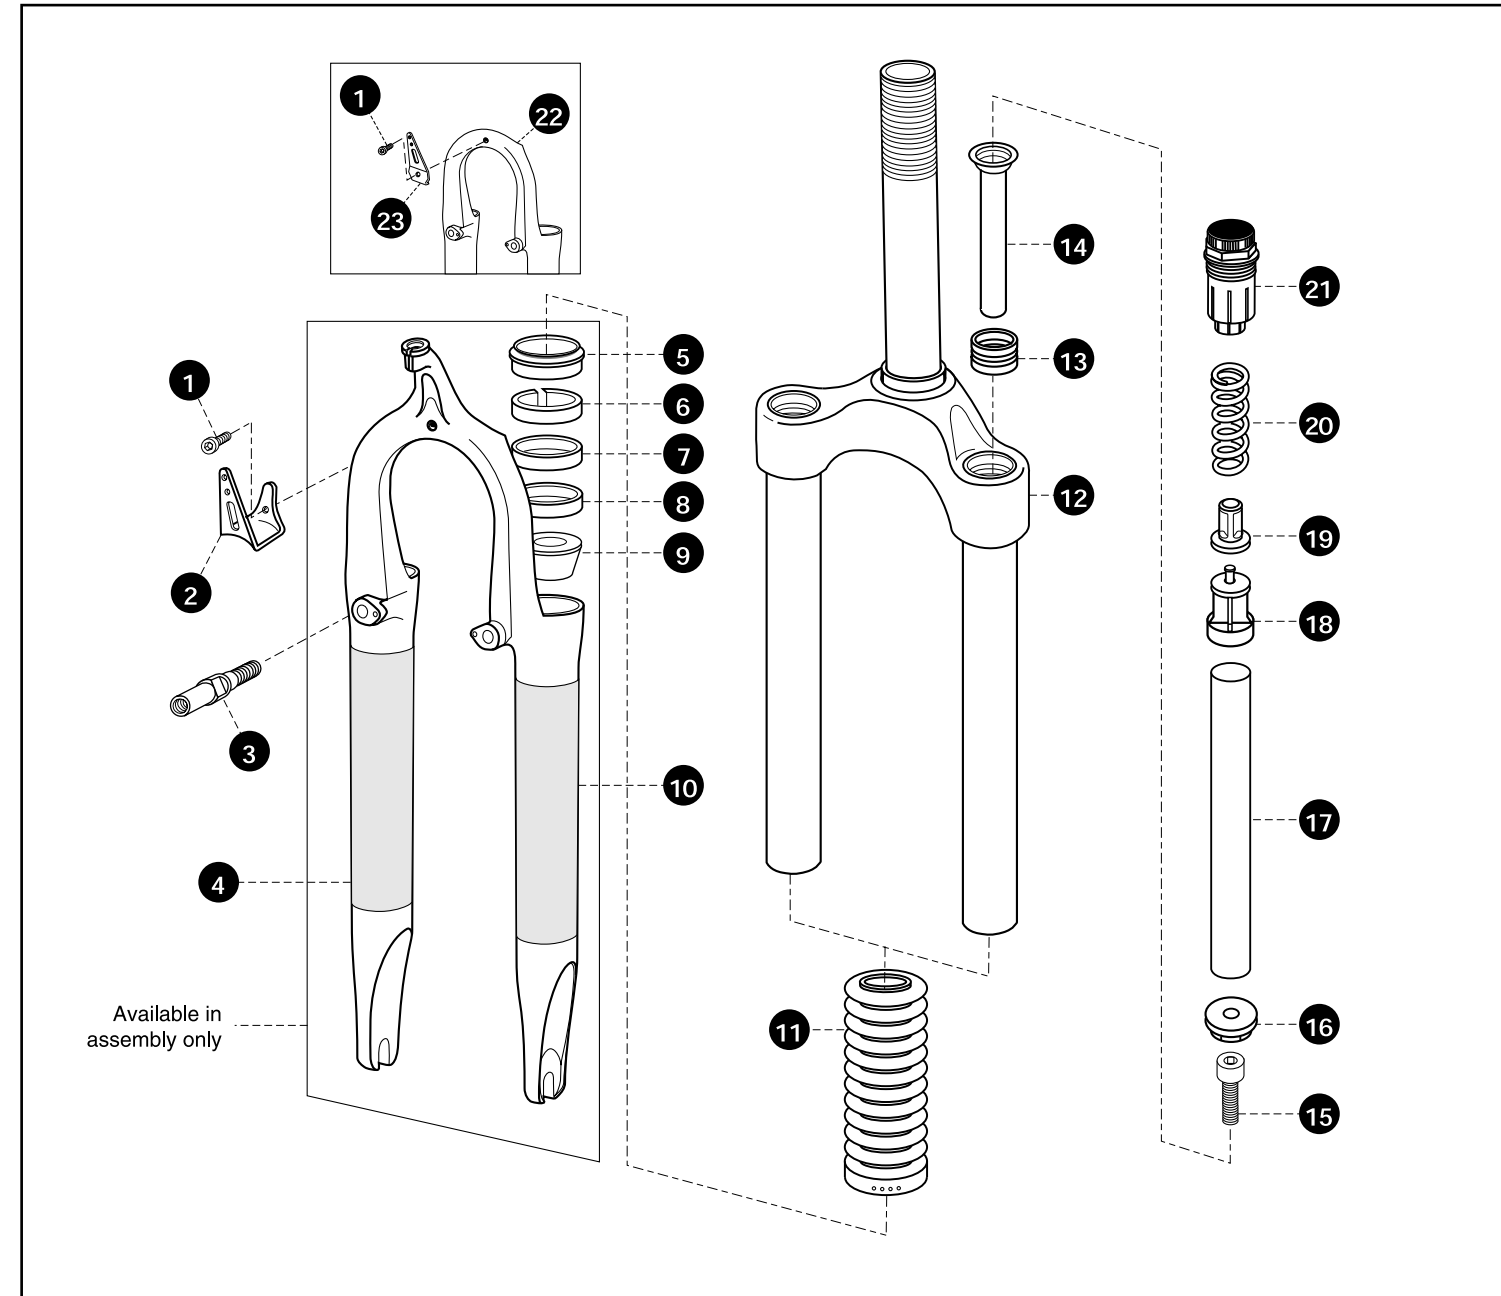

1 Reflector Bracket Screw	47171
2 Reflector Bracket	60335
3 Brake Post	48131
4 Lower Tubes/Brace, 1 piece, Cream	100-000601-01
5 Resi-wiper Seal	56346
6 Seal Spacer	56345
7 Upper Bushing	54125
8 Lower Bushing	54131
9 Bottom Out Bumper	52252
10 Panel Decal, Indy C (Blue)	57455
11 Fork Boot	56524
12 1 Crwn/Strr/Uppr Tubes 140MM	331400-7
1 Crwn/Strr/Uppr Tubes 170MM	331700-7
1 Crwn/Strr/Uppr Tubes 200MM	332000-7
1 Crwn/Strr/Uppr Tubes 230MM	332300-7

1 Crwn/Strr/Uppr Tubes 265MM †	332650-7
1-1/8 Crwn/Strr/Uppr 140MM	331408-7
1-1/8 Crwn/Strr/Uppr 170MM	331708-7
1-1/8 Crwn/Strr/Uppr 200MM	332008-7
1-1/8 Crwn/Strr/Uppr 230MM	332308-7
1-1/8 Crwn/Strr/Uppr 265MM†	332658-7
1-1/4 Crwn/Strr/Uppr 140MM	331404-7
1-1/4 Crwn/Strr/Uppr 170MM	331704-7
1-1/4 Crwn/Strr/Uppr 200MM	332004-7
1-1/4 Crwn/Strr/Uppr 230MM	332304-7
1-1/4 Crwn/Strr/Uppr 265MM †	332654-7
13 Top Out Bumper	56332
14 Plunger	42256
15 Plunger Bolt	46164
16 Plunger Cap	42246

17 Urethane Bumper, Purple	56322
18 Urethane Spacer	56128-05
19 Spring Rate Adjuster, 5, Gray	42417
Spring Rate Adjuster, 13, Black	42418
Spring Rate Adjuster, 20, Beige	42419
20 Tuning Spring, Soft - Red	44358
* Tuning Spring, Medium - Yellow	44359
Tuning Spring, Firm - Green	44362
Tuning Spring, Extra Firm - Purple	44364
21 Top Cap Assembly	20542
22 Lower Tubes/Brace, 1 pc, No Hang	100-000601-00
23 Reflector Bracket, No Hanger	60337
* Standard Spring	
† Threadless Steerer