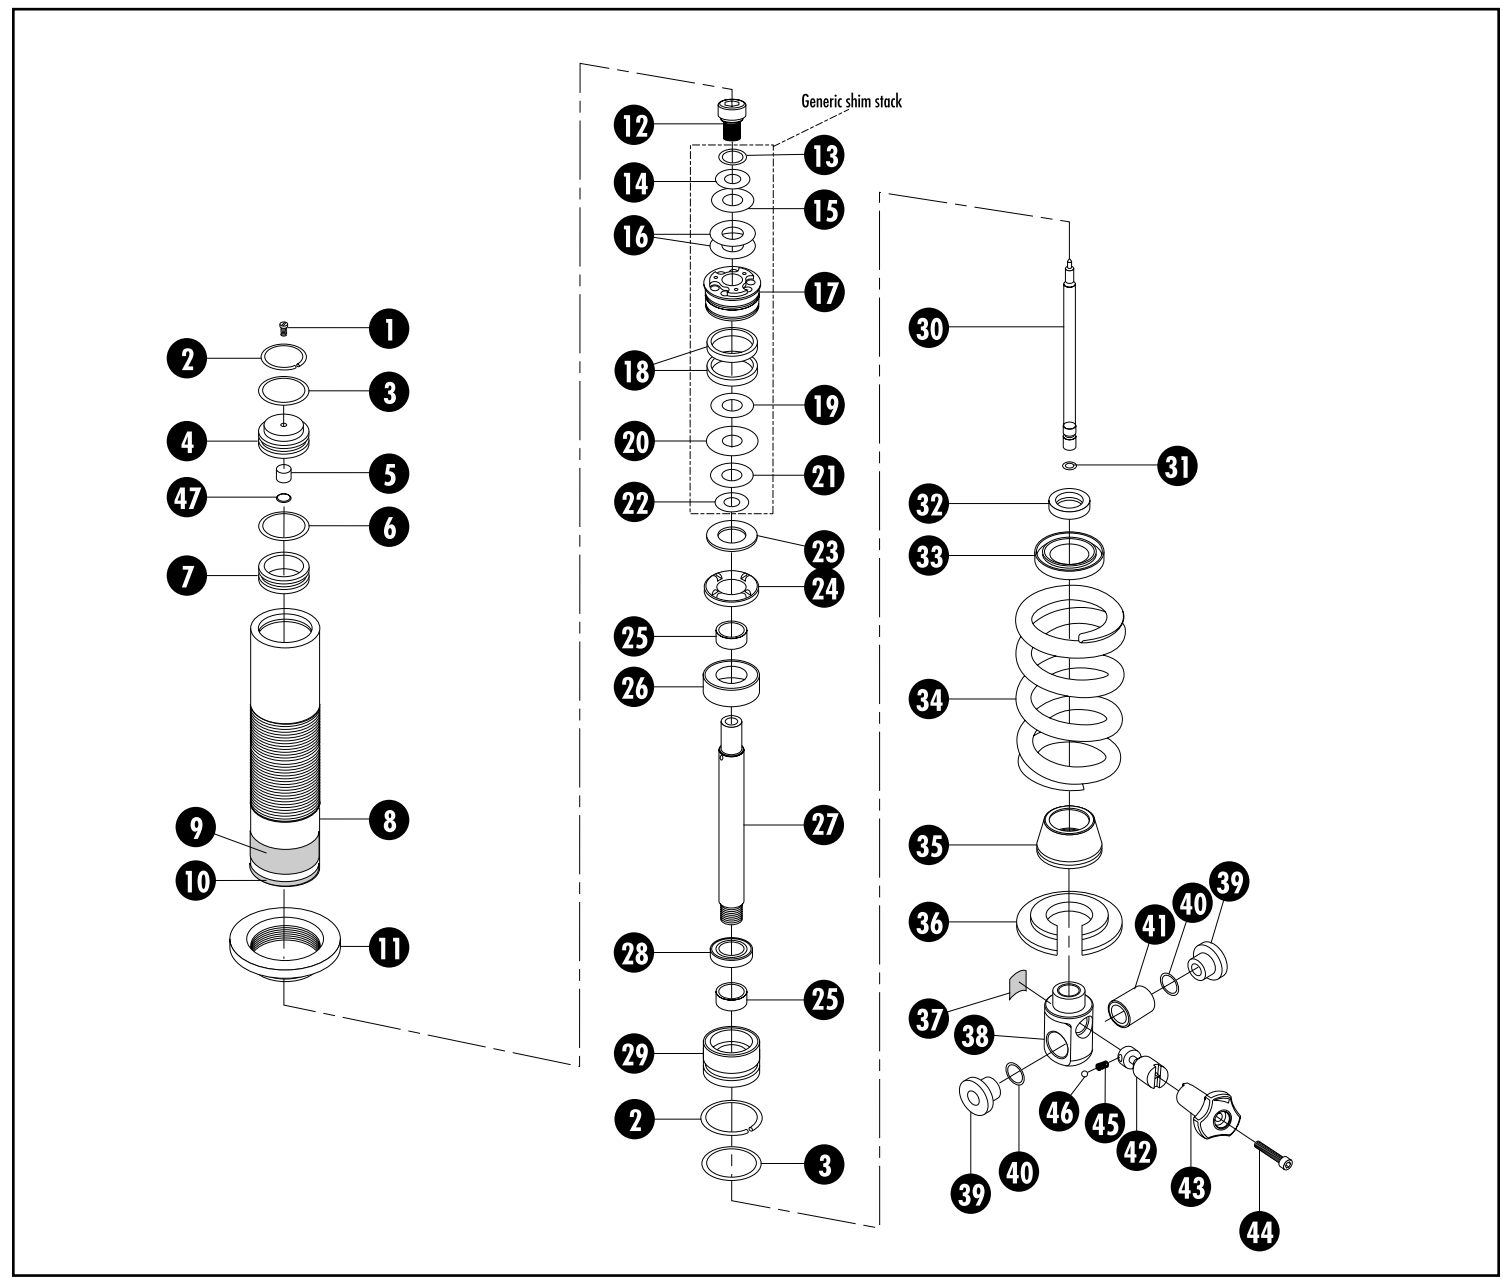

1 Reservoir Screw	46163	17 Shock Piston	43020	33 Seal Cover	56059
2 Retaining Ring, Wire	50128	18 Piston Ring	51225	34 Shock Spring	Call RockShox
3 Seal Head O-ring	51215	19 Shim	Call RockShox	35 Bottom Out Bumper	56063
4 End Cap, Strut	56986	20 Shim	Call RockShox	36 Spring Retaining Collar	50123-00
5 Air Valve	440-000752-00	21 Shim	Call RockShox	37 Decal, Cover	660-000380-00
6 Floating Piston O-ring	51118	22 Shim	Call RockShox	38 Shaft Eyelet	43032
7 Floating Piston	43138	23 Stop Washer	52264	39 Mount Parts	Call RockShox
8 Shock Body	270-000075-00	24 Top Out Pad	52267	40 Mount O-ring	51141
9 Deluxe 1998 Decal	660-000251-00	25 Shaft Bushing	54134	41 Mount Bushing	54133
10 Warning Decal	57449	26 Bushing Carrier	54102	42 Adjuster Screw	46209
11 Threaded Collar	53106	27 Shock Shaft	240-000065-00	43 Adjuster Knob	42703
12 Piston Bolt	46102	28 Seal, U-cup	56124	44 Rebound Knob Screw	620-000362-00
13 Shim	Call RockShox	29 Seal Head	43017	45 Rebound Detent Spring	520-000077-00
14 Shim	Call RockShox	30 Adjuster Rod	43303	46 Rebound Detent Ball	210-000078-00
15 Shim	Call RockShox	31 Adjuster Rod O-ring	51216	47 Alum Air Ring	200-000780-00
16 Shim	Call RockShox	32 Shaft Wiper	43133