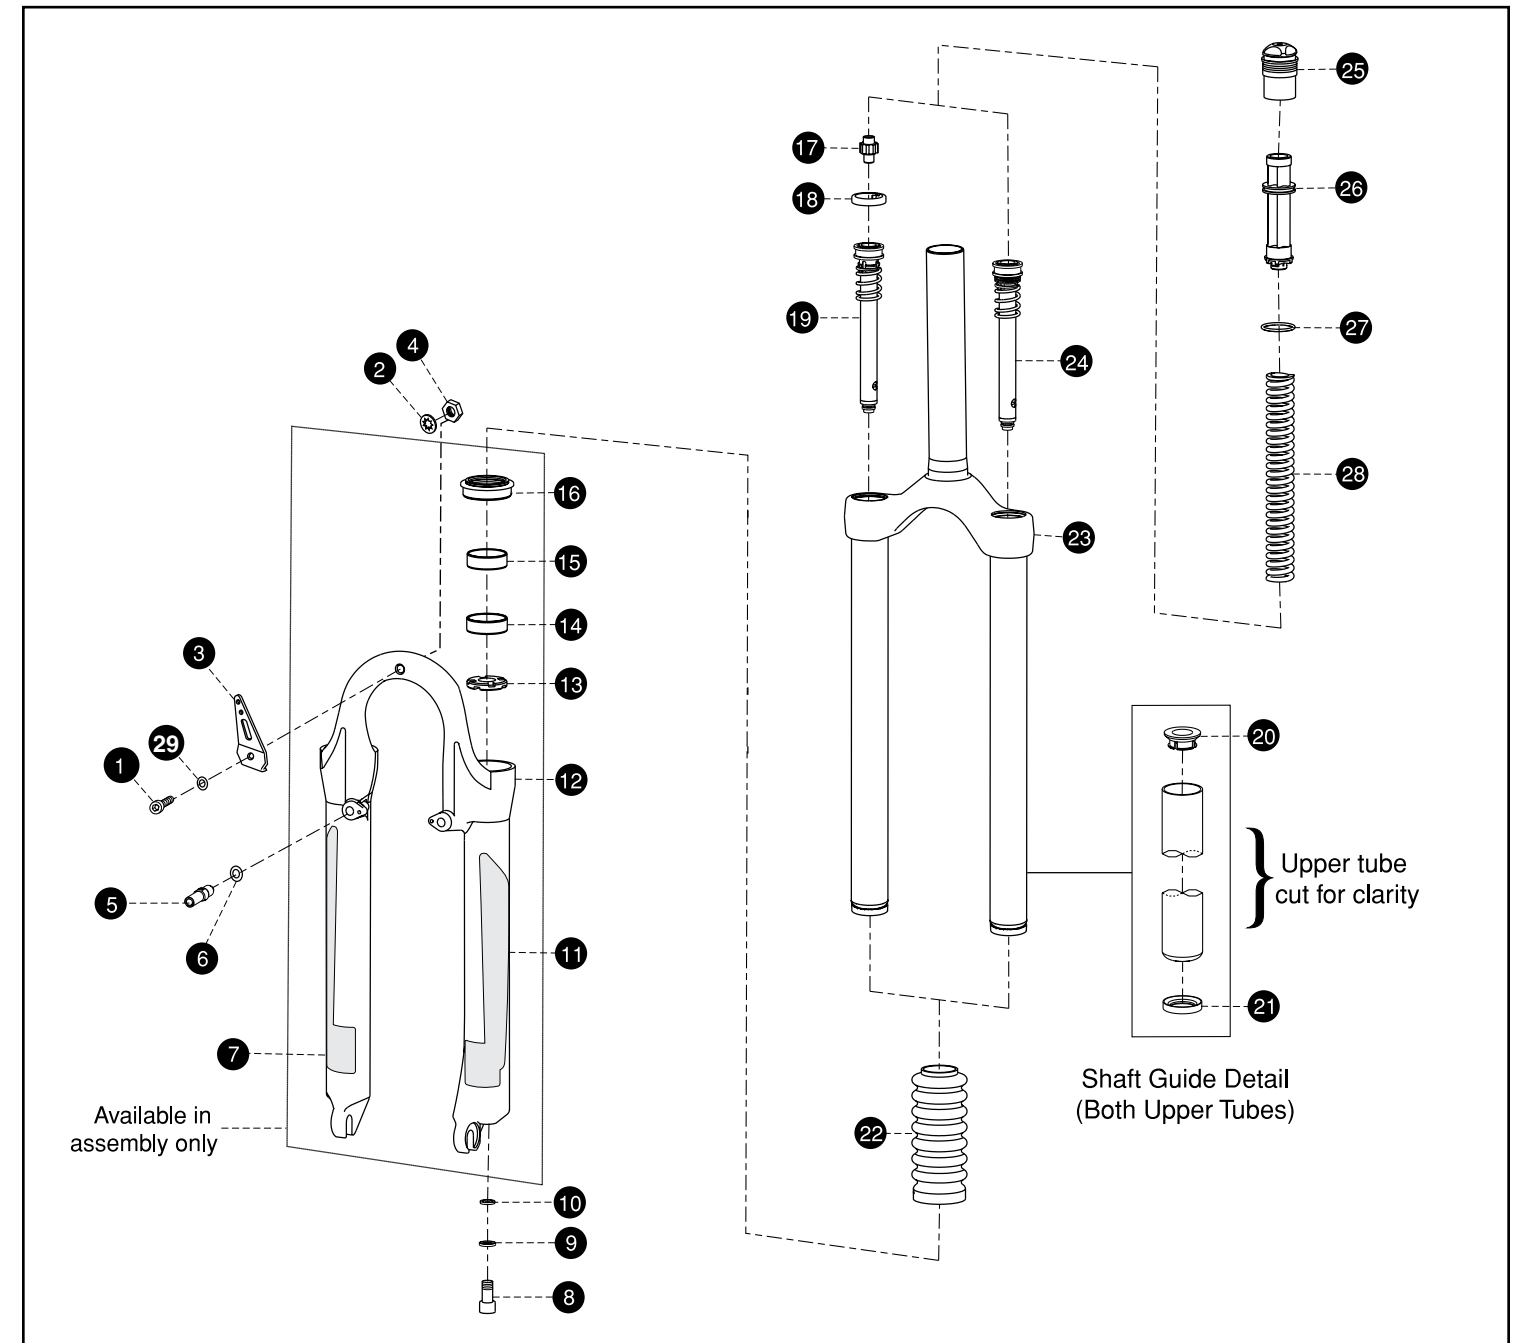

1 Reflector Bracket Bolt 620-001633-00	12 Lower Leg Assy, Black, W/DB, NH 100-004785-00	22 Fork Boot 400-001704-00
2 Reflector Bracket Lock washer 52222	Lower Leg Assy, Red, W/DB, NH 100-004785-02	23 1-1/8" Crown/Steerer/Upper 130-002516-08
3 Reflector Bracket, Hangerless 60337	Lower Leg Assy, Yellow, W/DB, NH 100-004785-04	24 Plunger Assembly, 63mm 110-002464-01
4 Reflector Bracket Nut 620-000192-00	Lower Leg Assy, Blue, W/DB, NH 100-004785-07	25 Top Cap 430-001876-00
5 Brake Post 48131	13 Bottom Bumper 410-001654-00	26 Spring Spacer 430-001310-01
6 Brake Post Washer 52261	14 Lower Bushing 420-002495-02	27 Washer 620-000585-00
7 Judy XC Decal, Red/Yellow, Right 660-001771-01	15 Upper Bushing 420-002495-01	28 Coil Spring, Extra Soft 510-001188-02*
Judy XC Decal, Black/Blue, Right 660-001771-03	16 Seal 500-004279-00	Coil Spring, Soft, Yellow 510-001188-03
8 Shaft Bolt 46120	17 Spring Retainer 430-001185-00	Coil Spring, Medium, Red 510-001188-04
9 Crush Washer Retainer 610-004275-00	18 Glide Ring, Gray 430-001184-01	Coil Spring, Firm, Black 620-000585-00
10 Crush Washer 610-004274-00	19 Damper Assembly, 63mm 110-002465-01	29 Washer 620-000585-00
11 Judy XC Decal, Red/Yellow, Left 660-001771-02	20 Shaft Guide 430-001186-00	
Judy XC Decal, Black/Blue, Left 660-001771-04	21 Shaft Guide Retainer 430-001411-00	

2. Long Travel Part