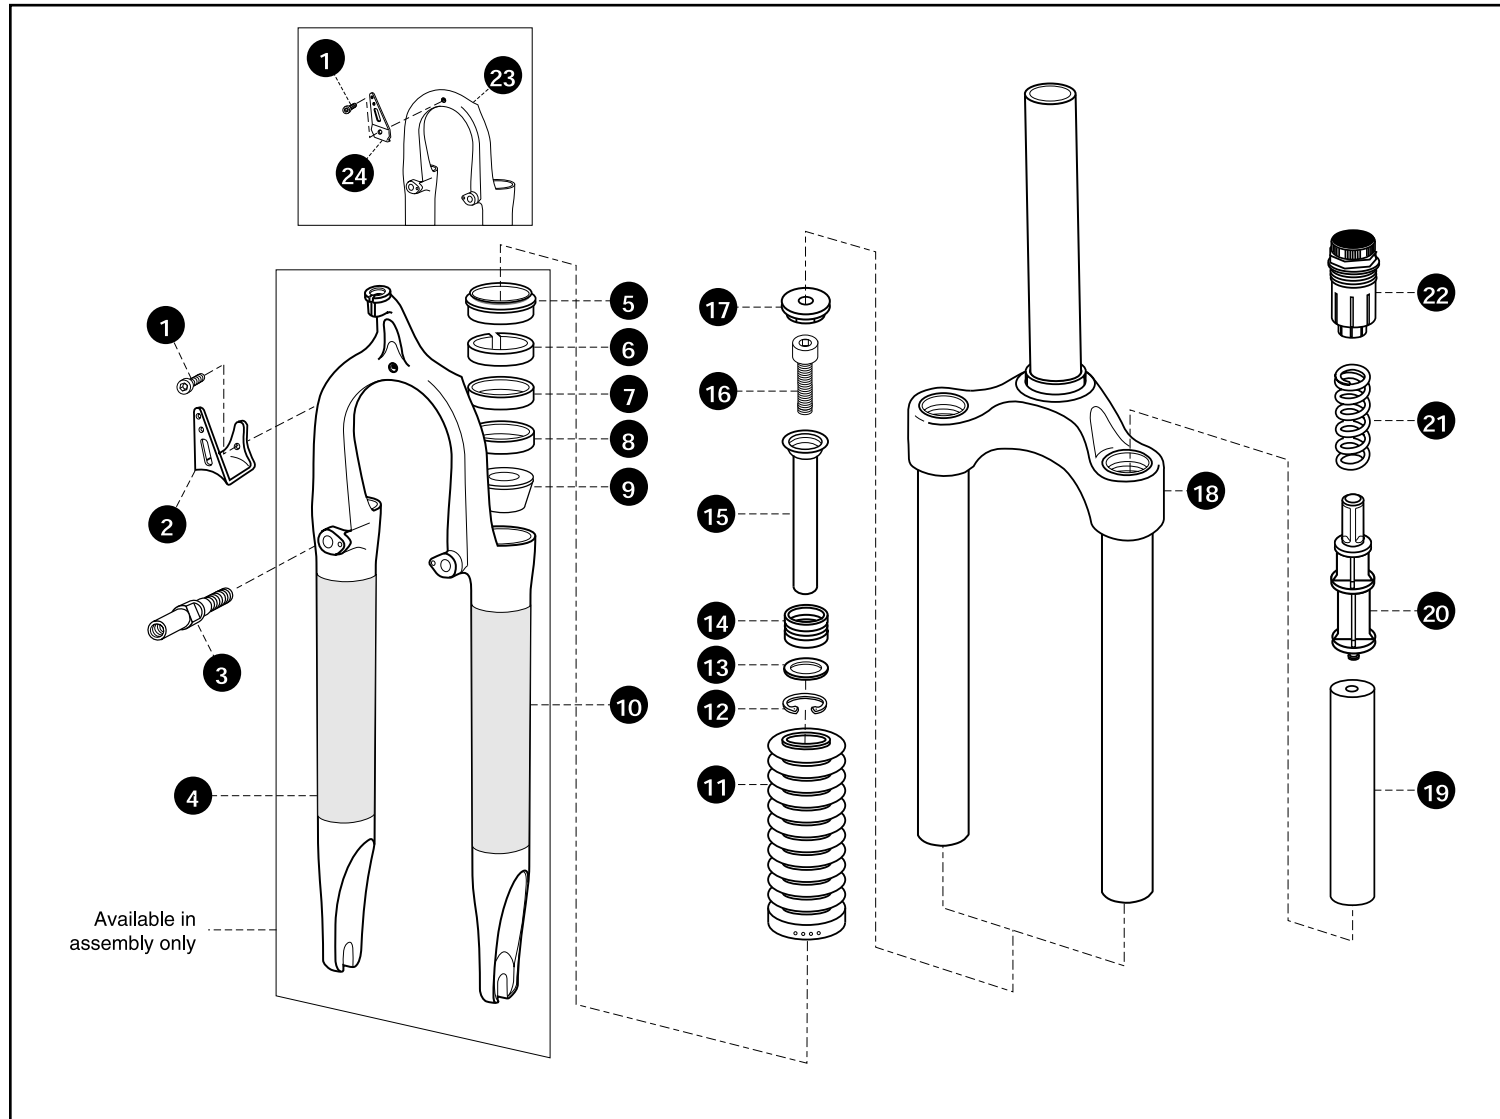

1 Reflector Bracket Screw	47171	12 Upper Tube Retaining Ring	50110	Spring Rate Adjuster, 13, Black	56341
2 Reflector Bracket	60335	13 Top Out Washer	52239	Spring Rate Adjuster, 20, Beige	56335
3 Brake Post	48131	14 Top Out Bumper	56332	21 Tuning Spring, Soft - Red	44358
4 Lower Tubes/Brace, 1 piece, Yellow	100-000604-01	15 Plunger	42256	* Tuning Spring, Medium - Yellow	44359
5 Resi-wiper Seal	56346	16 Plunger Bolt	46164	Tuning Spring, Firm - Green	44362
6 Seal Spacer	56345	17 Plunger Cap	42246	Tuning Spring, Extra Firm - Purple	44364
7 Upper Bushing	54125	18† 1 Crwn/Strr/Uppr Tubes 265MM	372650-7	22 Top Cap Assembly	20543
8 Lower Bushing	54131	† 1-1/8 Crwn/Strr/Uppr 265MM	372658-7	23 Lower Tubes/Brace, 1 pc, no Hang	100-000604-00
9 Bottom Out Bumper	52252	† 1-1/4 Crwn/Strr/Uppr 265MM	372654-7	24 Reflector Bracket, No Hanger	60337
10 Panel Decal, Indy SL (Black)	57453	19 MCU Bumper	56337	* Standard Spring	
11 Fork Boot	56524	20 Spring Rate Adjuster, 5, Gray	56342	† Threadless Steerer