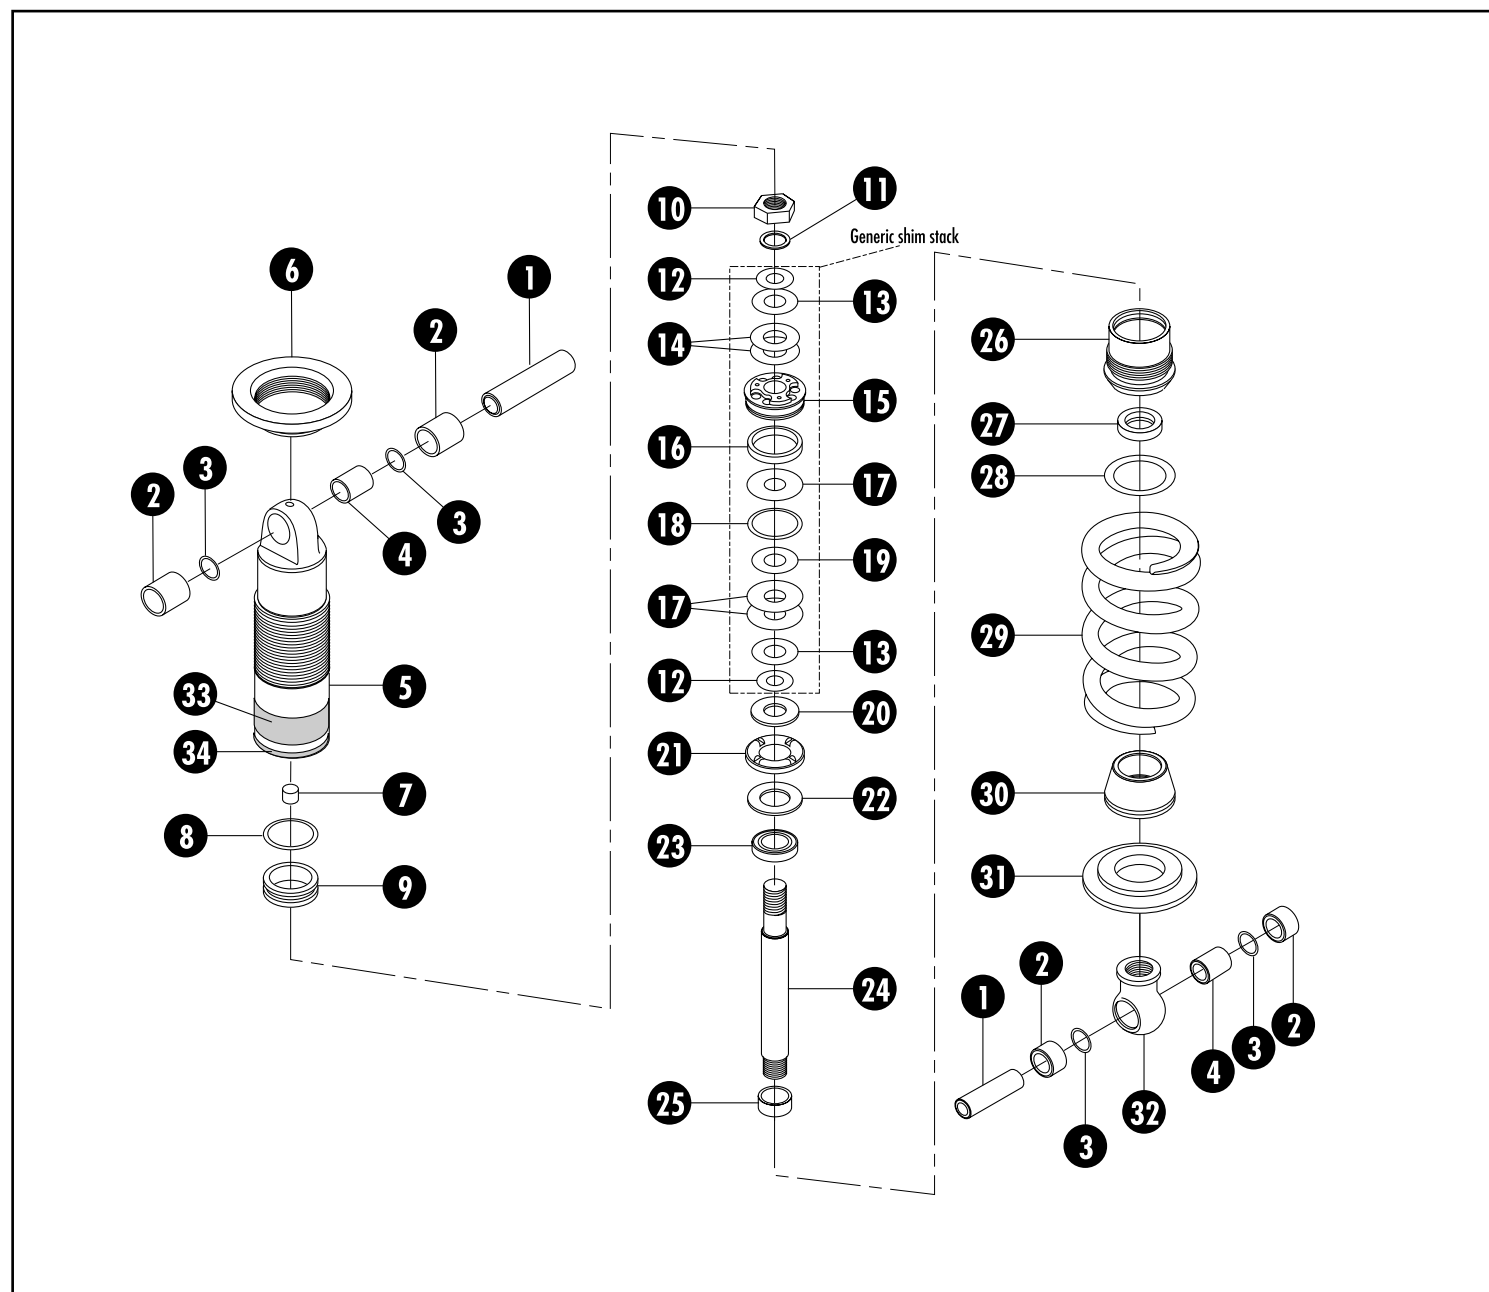

- 1 Mount Spacer Call RockShox
- 2 Mount Sleeve Call RockShox
- 3 Mount O-ring 51112
- 4 Mount Bushing 54133
- 5 Deluxe Body 5.5 x 1.25 Standard 42394
- Deluxe Body 6.5 x 1.5 Standard 42399
- Deluxe Body 6.5 x 1.5 Trek 43005
- Deluxe Body 5.3 x 1.25 GT 42421
- Deluxe Body 7.5 x 2.0 Standard 43195
- 6 Threaded Collar 53150
- 7 Air Valve 56303
- 8 Floating Piston O-ring 51111
- 9 Floating Piston 43187
- 10 Piston Nut 46203
- 11 Piston Nut Washer 52263
- 12 Shim Call RockShox

- 13 Shim Call RockShox
- 14 Shim Call RockShox
- 15 Deluxe Piston, .025 Bleed 43417
- Deluxe Piston, .030 Bleed 43418
- Deluxe Piston, .035 Bleed 43419
- 16 Piston Ring 51229
- 17 Shim Call RockShox
- 18 Shim Call RockShox
- 19 Shim Call RockShox
- 20 Stop Washer 52264
- 21 Top Out Pad 52241
- 22 Seal Head Washer 52247
- 23 Shaft Seal, U-cup 56124
- 24 Deluxe Shaft, 1.25 43188
- Deluxe Shaft, 1.50 43189
- Deluxe Shaft, 2.00 43197

- 25 Shaft Bushing 54134
- 26 Seal Head 56125
- 27 Shaft Wiper 43133
- 28 Seal Head O-ring 51106
- 29 Shock Spring Call RockShox
- 30 Bottom Out Bumper 56063
- 31 Spring Retainer 44313
- 32 Shaft Eye, Short .63 43193
- Shaft Eye, Medium .88 43194
- Shaft Eye, Long 1.13 43196
- 33 Deluxe™ 1997 Decal 57450
- 34 Warning Decal 57449

* Mount Kits and Spring Kits are listed in 1997 Kits after fork and shock listings.

- 1 Mount Spacer Call RockShox
- 2 Mount Sleeve Call RockShox
- 3 Mount O-ring 51112
- 4 Mount Bushing 54133
- 5 Coupe Deluxe Body 5.5 x 1.25 Std. 43004
- Coupe Deluxe Body 6.5 x 1.5 Std. 43005
- Coupe Deluxe Body 7.5 x 2.0 Std. 43006
- Coupe Deluxe Body 180 x 2.0 Giant 43222
- Coupe Deluxe Body Trunion x 1.40 GT 43423
- Coupe Deluxe Body 5.3 x 1.25 GT 43425
- Coupe Deluxe Body 6.75 x 1.50 Trek 43426
- Coupe Deluxe Body 6.1 x 1.38 DB 43430
- Coupe Deluxe Body 7.875 x 2.0 43035
- 6 Threaded Collar 53150
- 7 Air Valve 56303
- 8 Floating Piston O-ring 51111
- 9 Floating Piston 43187
- 10 Piston Bolt 46100
- 11 Shim Call RockShox
- 12 Shim Call RockShox
- 13 Shim Call RockShox
- 14 Shim Call RockShox

- 15 Shock Piston 43186
- 16 Piston Ring 51229
- 17 Shim Call RockShox
- 18 Shim Call RockShox
- 19 Shim Call RockShox
- 20 Stop Washer 52264
- 21 Top Out Pad 52241
- 22 Seal Head Washer 52247
- 23 Shaft Seal, U-cup 56124
- 24 Shock Shaft, 1.25, Std. 43070
- Shock Shaft, 1.50, Std. 43069
- Shock Shaft, 2.00, Std. 43068
- Shock Shaft, 1.38, DB 43428
- Shock Shaft, 1.40, GT 43216
- 25 Shaft Bushing 54134
- 26 Adjuster Rod, 1.25, Std. 43067
- Adjuster Rod, 1.50, Std. 43066
- Adjuster Rod, 2.00, Std. 43065
- Adjuster Rod, 1.38, DB 43431
- Adjuster Rod, 1.40, GT 43217
- 27 Adjuster Rod O-ring 51216
- 28 Seal Head 56125

- 29 Shaft Wiper 43133
- 30 Seal Head O-ring 51106
- 31 Shock Spring Call RockShox
- 32 Bottom Out Bumper 56063
- 33 Spring Retaining Collar 53119
- 34 Adjuster Screw Plug 42360
- 35 Adjuster Screw 47180
- 36 Shaft Eyelet 43179
- 37 Coupe Deluxe™ 1997 Decal 57448
- 38 Warning Decal 57449
- 1A Shaft Eye, Cable Adjust 43053
- 2A Cable Adjust Set Screw 46196
- 3A Cable Adjust Plunger 43051
- 4A Cable Adjust Spring 56064
- 5A Cable Adjust Plunger Guide 43047
- 6A Cable Adjust Cable Liner 43048
- 7A Cable Adjust Bend, 90° 43050
- 8A Cable Adjust Bend, 45° 43049
- 9A Cable Adjust Cover 43052