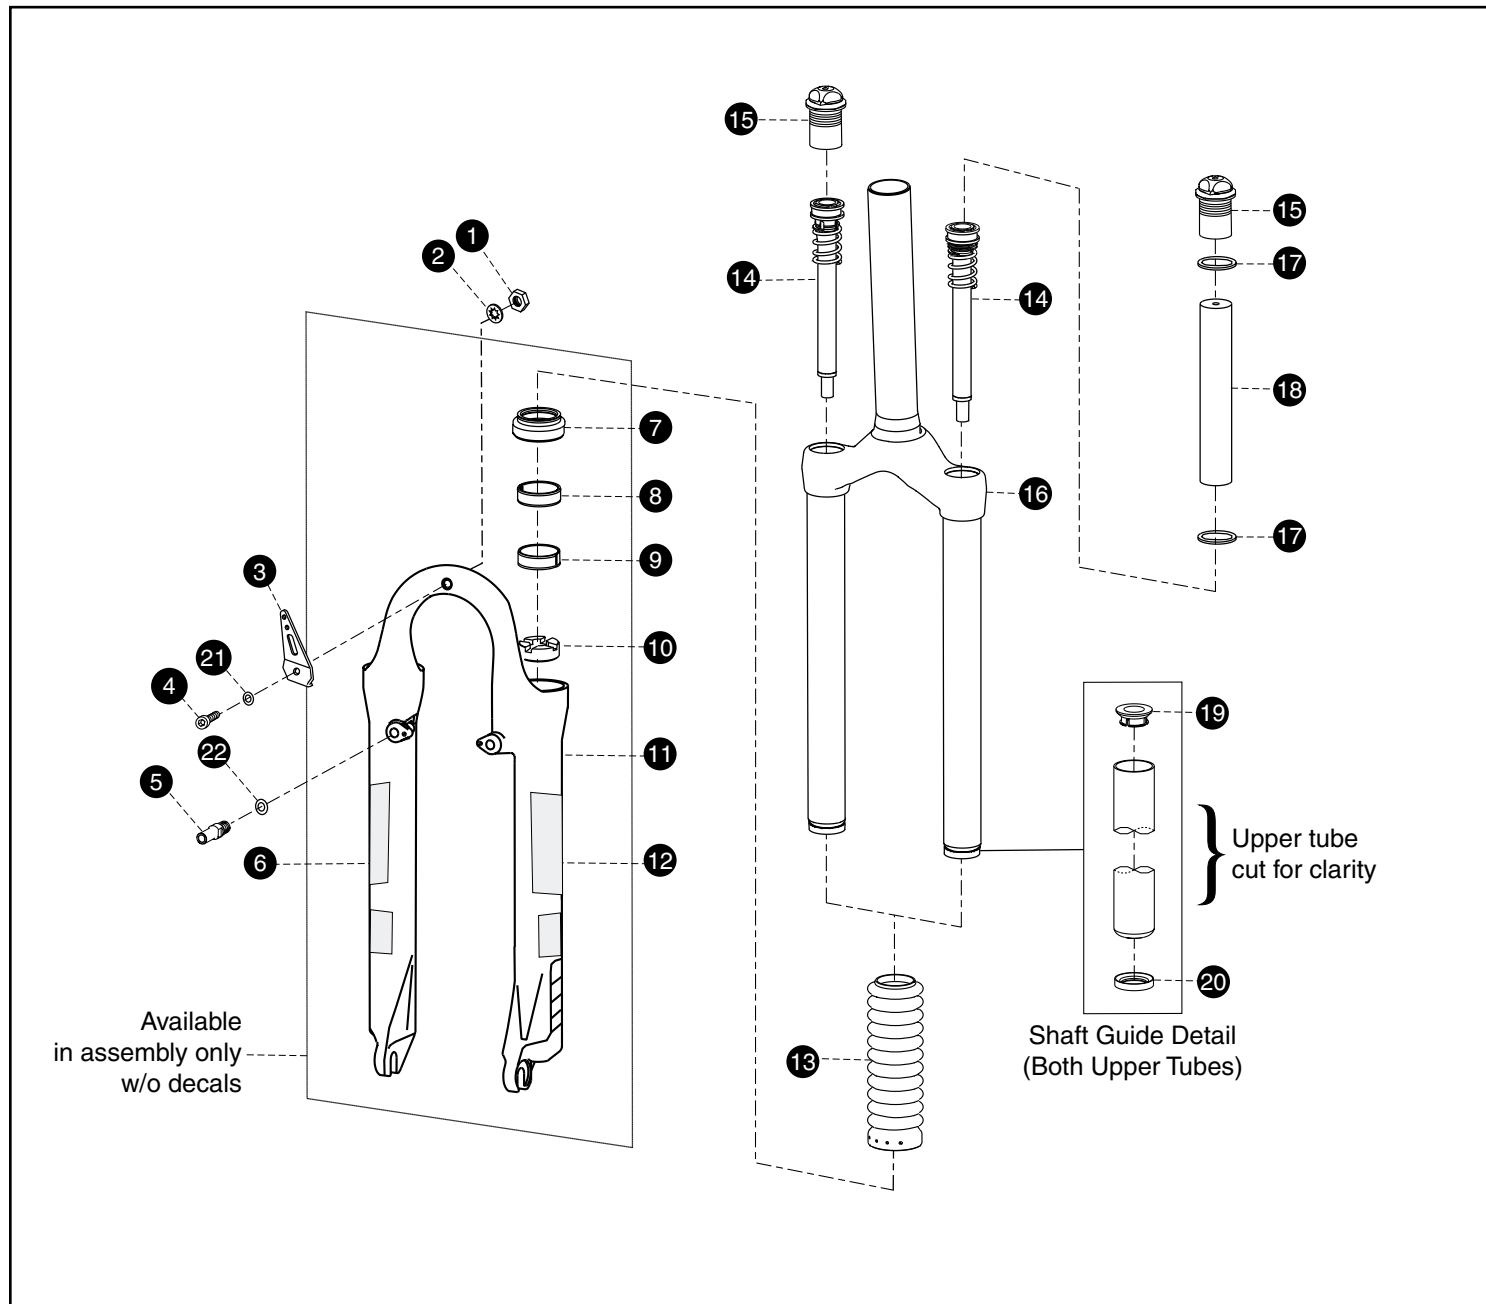

1 Nut	620-000192-00	Upper Bushing (bag-o-30)	110-004881-16	15 Top Cap Assembly	20338
2 Washer	52222	9 Lower Bushing	54131	16 Upper Assembly, 1-1/8"	110-004819-00
3 Reflector Bracket	60337	10 Bumper Bottom	410-001651-00	Upper Assembly, Threadless, 1"	110-004878-00
4 Reflector Bracket Bolt	620-001633-00	11 Jett Lower, Royal Blue	100-004812-00	17 Washer	610-004140-00
5 Brake Post	48131	Jett Lower, Black	100-004810-00	18 Elastomer	410-003071-03
6 Jett XC Decal, Right, Black	660-004150-00	Jett Lower, Orange	100-004811-00	19 Upper Shaft Guide	430-001186-00
Jett XC Decal, Right, Orange	660-004169-00	12 Jett XC Decal, Left, Black	660-004150-01	20 Shaft Guide Retainer	430-001411-00
7 Seal	500-001613-00	Jett XC Decal, Left, Orange	660-004169-01	21 Washer	620-000585-00
Seal (bag-o-30)	110-004881-47	13 Boot	56524	22 Flat Washer	52261
8 Upper Bushing	54125	14 Plunger Assembly, 75mm	110-002282-00