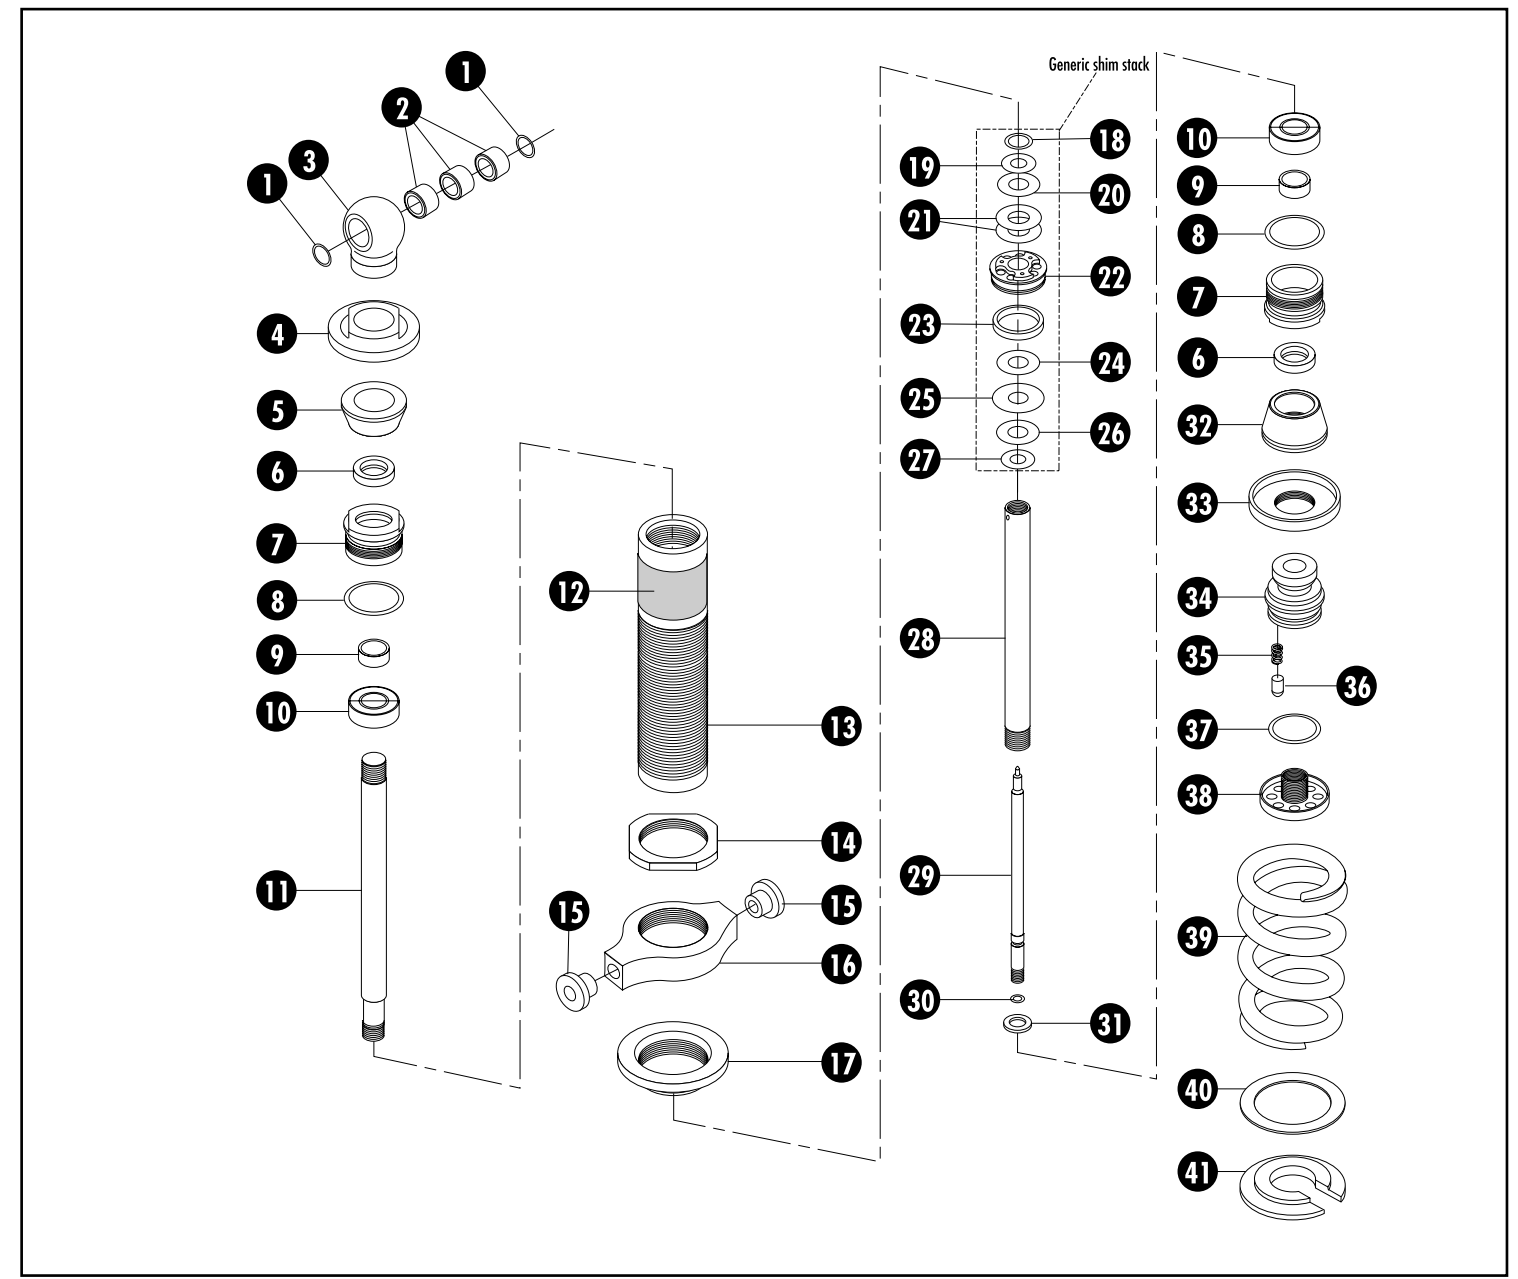

1 O-ring Mount	51141	14 Lock Ring, M28, Pull-Style	50118	28 Shaft, Upper, Pull-Style	43434
2 Mount Bushing	54134	15 Mount Sleeve, Pull-Style	53169	29 Adjuster Rod, Pull-Style	43203
3 Shaft End Housing, Pull Style	53168	16 Trunion Mount, Pull-Style	42446	30 Adjuster Rod O-ring	51216
4 Shaft Nut ,Std., Pull-Style	46206	17 Threaded Collar	53106	31 Adjuster Rod Washer	53207
5 Top Out Bumper	46207	18 Shim	Call RockShox	32 Bottom Out Bumper	56063
6 Shaft Wiper	56331	19 Shim	Call RockShox	33 Shaft Nut, Std, Pull-Style	46206
7 Seal Head, Pull Style	43133	20 Shim	Call RockShox	34 Shaft Nut, Lg, Pull-Style	46207
8 Seal Head O-ring	56347	21 Shim	Call RockShox	35 Index Spring, Pull-Style	44411
9 Shaft Bushing	51106	22 Shock Piston , Pull-Style	43186	36 Index Pin, Pull-Style	48115
10 Shaft Seal	54134	23 Piston Ring	51229	37 Adjuster Knob O-ring, Pull-Style	51137
11 Shaft, Lower Pull-Style	52194	24 Shim	Call RockShox	38 Adjuster Knob, Pull-Style	42445
12 Decal, Pull Style	43435	25 Shim	Call RockShox	39 Shock Spring	Call RockShox
13 Shock Body	660-000254-00	26 Shim	Call RockShox	40 Retainer Clip Ring, Pull-Style	52275
	43022	27 Shim	Call RockShox	41 Spring Retainer Clip	53147