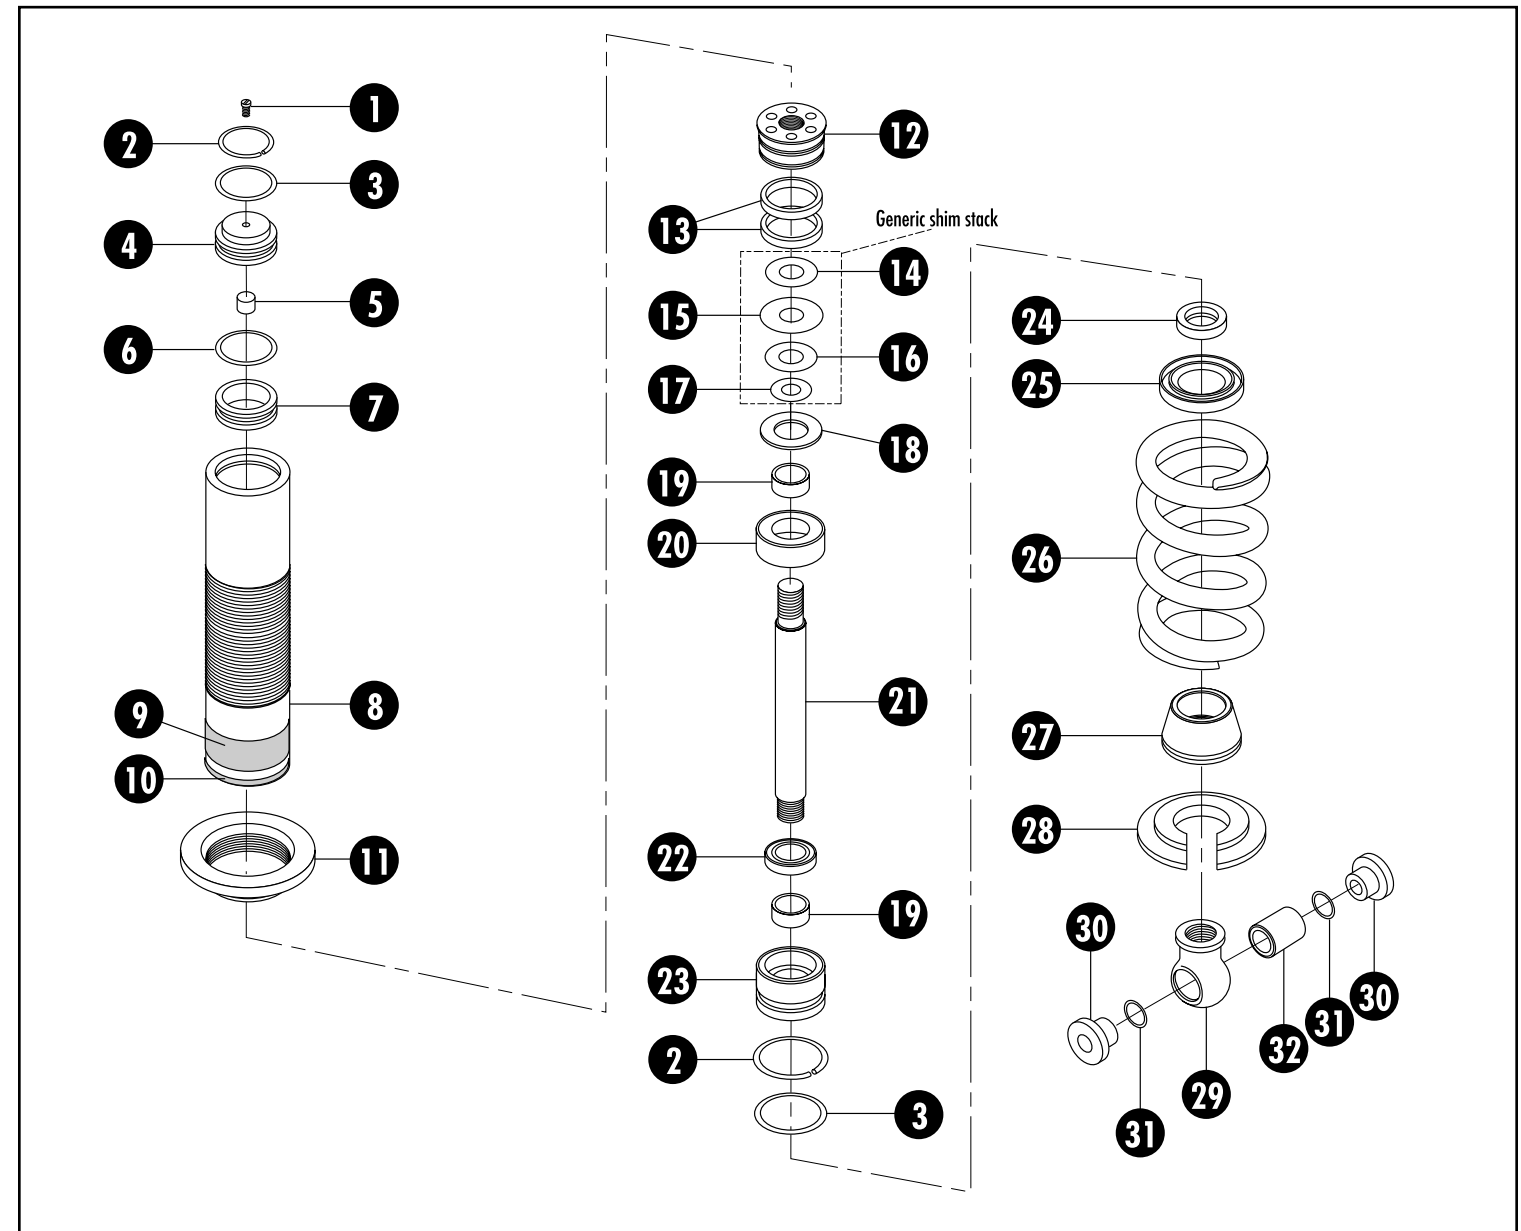

1 Reservoir Screw	46163	13 Piston Ring	51225	25 Seal Cover, Deluxe Strut	56059
2 Retaining Ring, Wire	50128	14 Shim	Call RockShox	26 Shock Spring	Call RockShox
3 Seal Head O-ring	51215	15 Shim	Call RockShox	27 Bottom Out Bumper	56302
4 End Cap, Strut	56986	16 Shim	Call RockShox	28 Spring Retaining Collar	50126
5 Air Valve	56303	17 Shim	Call RockShox	29 Shaft Eyelet	43193
6 Floating Piston O-ring	51118	18 Stop Washer	52250	30 Mount Parts	Call RockShox
7 Floating Piston	43138	19 Bushing	54134	31 Mount O-ring	51141
8 Shock Body, Deluxe Strut	42702	20 Bushing Carrier	54102	32 Mount Bushing	54133
9 Deluxe™ 1997 Decal	57450	21 Shock Shaft, 1.7, Deluxe Strut	43083		
10 Warning Decal	57449	22 Seal, U-Cup	56124		
11 Threaded Collar	53150	23 Seal Head, Deluxe Strut	42701		
12 Shock Piston, Deluxe Strut	43213	24 Shaft Wiper	43133		

* Mount Kits and Spring Kits are listed in Kits section after fork and shock listings.