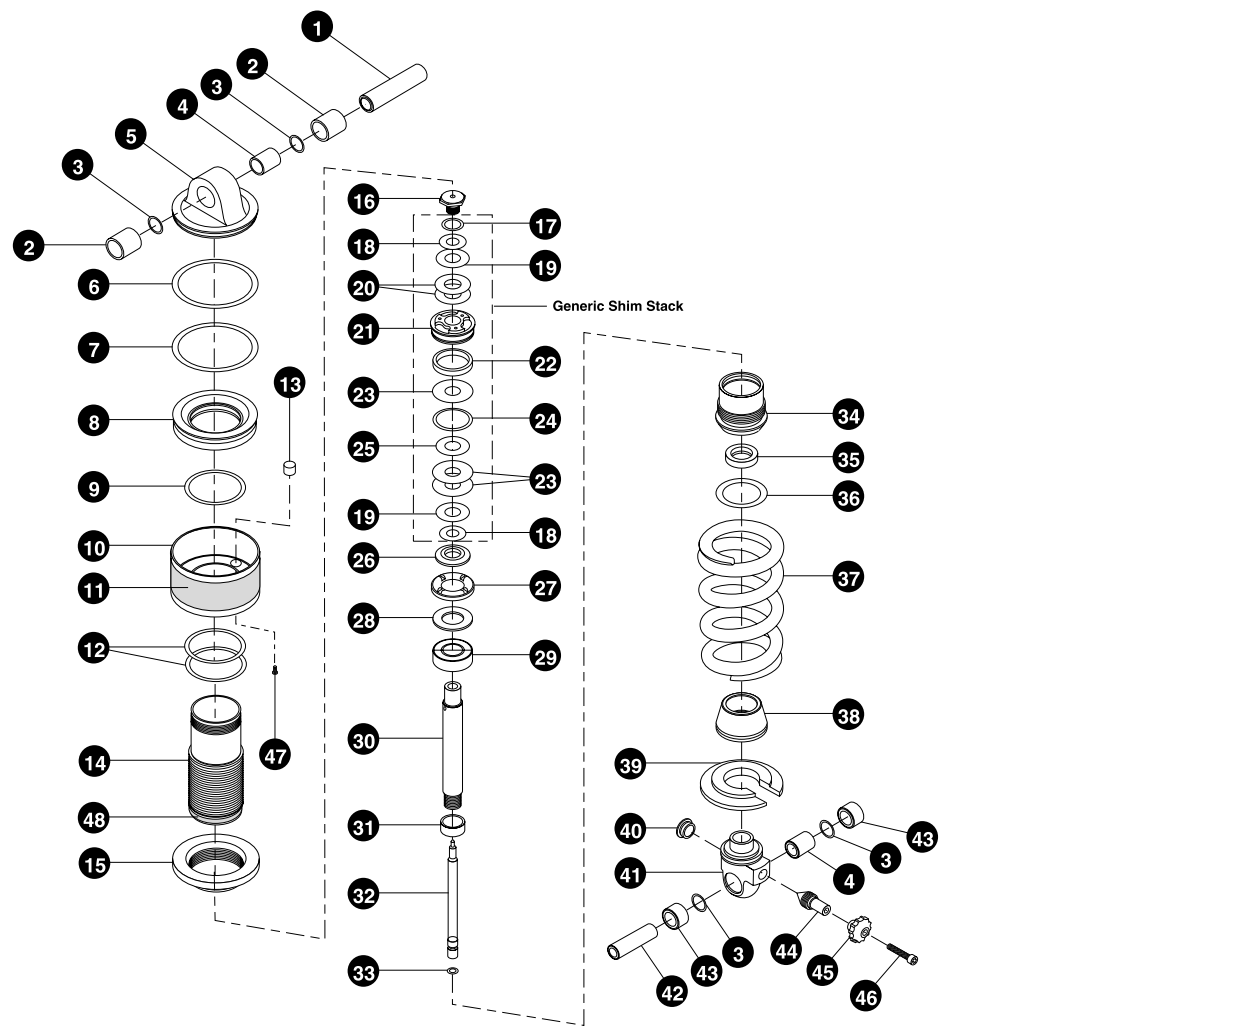

1 Mount Spacer	Call RockShox	16 Piston Bolt	46100	Adjuster Rod, 1.875	42375
2 Mount Sleeve	Call RockShox	17 Shim Spacer	52248	Adjuster Rod, 46mm GT	42381
3 Pivot O-ring	51208	18 Shim	Call RockShox	Adjuster Rod, 2.0	42406
4 Pivot Bushing	54133	19 Shim	Call RockShox	33 Adjuster Rod O-ring	51216
5 Body Eye, .450	43107	20 Shim	Call RockShox	34 Seal Head	56405
Body Eye, .950	43160	21 Piston	43109	35 Shaft Wiper	43133
Body Eye, .700	43164	22 Piston Ring	51220	36 Seal Head O-ring	51106
6 Body Eye O-ring	51222	23 Shim	Call RockShox	37 Shock Spring	Call RockShox
7 Floating Piston O-ring, Outer	51222	24 Shim	Call RockShox	38 Bottom Out Bumper	56326
8 Floating Piston	43108	25 Shim	Call RockShox	39 Spring Retainer	53105
9 Floating Piston O-ring, Inner	51224	26 Stop Plate	52216	Spring Retainer, HD Trek	53119
10 Reservoir	52243	27 Top Out Pad	52241	40 Plastic Cap	42360
11 Super Deluxe Decal	57108	28 Seal Washer	52247	41 Shaft Eye	43132
12 Body O-ring	51221	29 Shaft Seal	52194	Shaft Eye, Heavy Duty	43179
13 Air Valve	56303	30 Shock Shaft, 3.180 x 1.5 HD Trek	43178	42 Mount Spacer	Call RockShox
14 Shock Body, 3.750	42376	Shock Shaft, 3.710 x 2.0 Std.	43190	43 Mount Sleeve	Call RockShox
Shock Body, 2.480	43106	Shock Shaft, 2.930 x 1.25 Std.	46190	44 Adjuster Screw	42350
Shock Body, 2.900	43157	Shock Shaft, 3.180 x 1.5 Std.	43159	45 Adjuster Knob	42369
Shock Body, 2.655	43158	Shock Shaft, 3.580 x 1.875	43140	46 Screw	47173
Shock Body, 3.150	43168	Shock Shaft, 3.530 x 46mm GT	42380	47 Reservoir Screw	46163
Shock Body, 3.400	43170	31 Shaft Bushing	54134	48 Warning Decal	57449
Shock Body, 3.720	42405	32 Adjuster Rod, 1.50	42288		
15 Threaded Spring Collar	53106	Adjuster Rod, 1.25	42300		

* Mount Kits and Spring Kits are listed in Kits section after fork and shock listings.