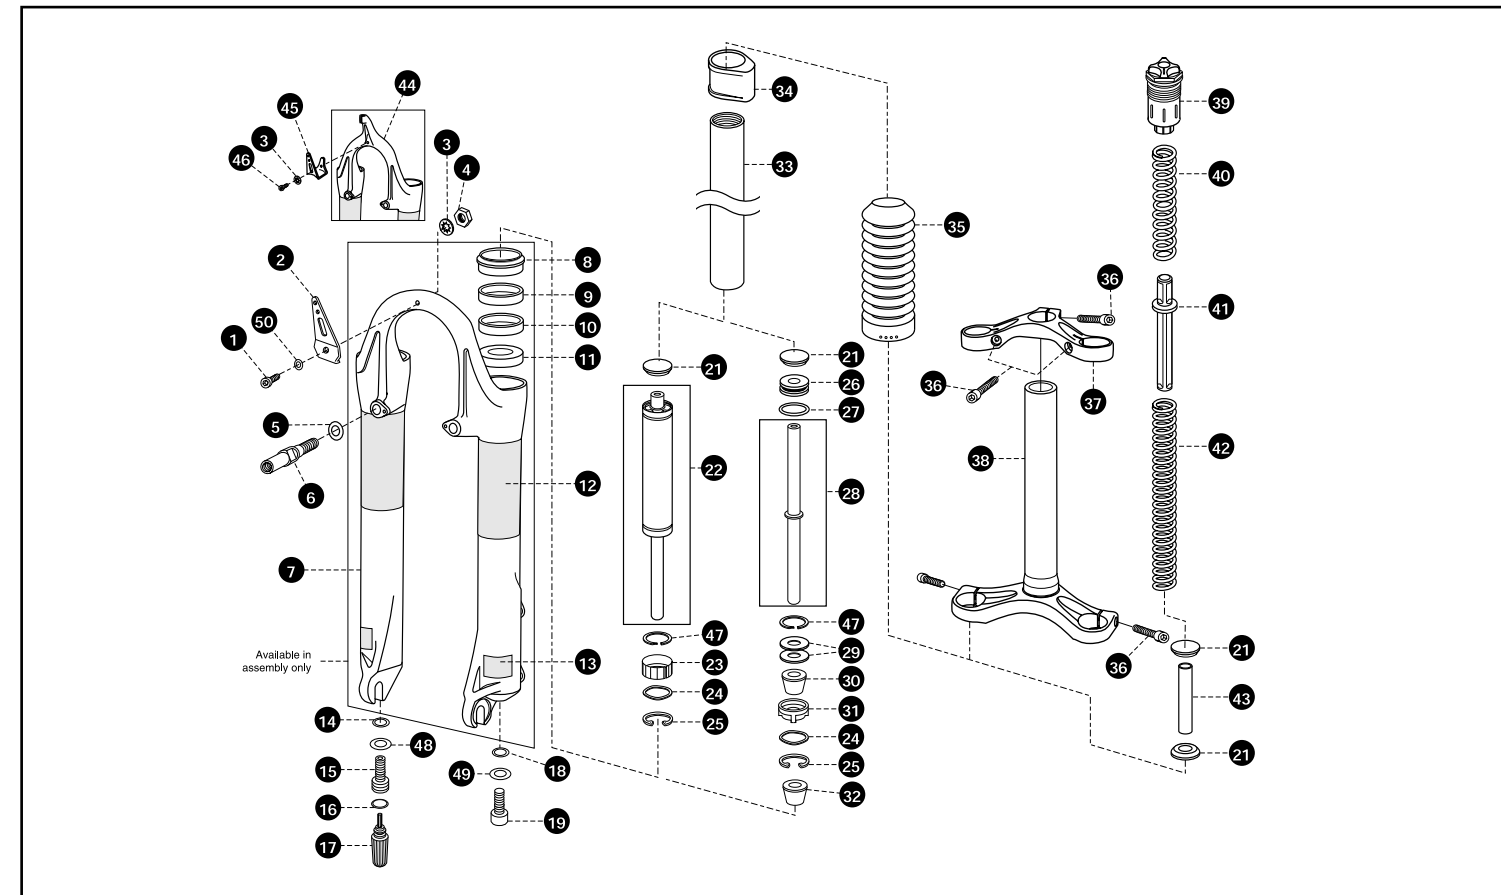

1 Reflector Bracket Bolt	620-000196-00
2 Reflector Bracket, Hangerless	60337
3 Reflector Bracket Lock washer	52222
4 Nut	620-000192-00
5 Brake Post Washer	52261
6 Brake Post	48131
7 Lower Leg Assy, Hngrlss, Eggplant	100-000621-00
8 Resi-wiper Top Seal	500-000820-00
9 Upper Bushing	420-002495-01
10 Lower Bushing	420-002495-02
11 Bottom Bumper	410-000027-40
12 Judy XL Panel Decal	660-000264-00
13 Judy XL Decal (R)	660-000258-08
Judy XL Decal (L)	660-000258-09
14 Washer Sealing, M6	210-001547-00
15 Hollow Shaft Bolt	46228
16 Damping Hand Adjuster O-ring	51322
17 Damping Hand Adjuster	20877
18 Washer Sealing, M8	210-001548-00
19 Shaft Bolt	46120
21 Shaft End Plate	430-000025-00
22 Cartridge Assembly, (100mm Travel)	20878-004
Cartridge Assembly, (80mm Travel)	20878-002
23 Cartridge Lock Ring	51339
24 Wave Washer	52260
25 Cartridge Retaining Ring	50108
26 Upper Shaft Guide	43232
27 Upper Shaft Guide O-ring	51124
28 Neutral Shaft (100mm travel)	43371
Neutral Shaft (80mm travel)	43098

29 Flat Washer	52259
30 Top Out Bumper	56302
31 Lower Shaft Guide	43174
32 Bottom Out Bumper	410-000026-00
33 Upper Tube	260-000424-00
34 Fork Stop	56067
35 Fork Boot, 80/100mm Travel	56533
36 Crown Bolts	46148
37 Upper Crown, Short, 1"+	130-002876-01
Upper Crown, Short, 1-1/8"+	130-002876-81
Upper Crown, Tall, 1"+	130-002876-02
Upper Crown, Tall, 1-1/8"+	130-002876-82
Upper Crown, Extra Tall, 1"+	130-002876-03
Upper Crown, Extra Tall, 1-1/8"+	130-002876-83
38 1-1/8" Lower Crown/Str 265mm †	130-002431-08
39 Top Cap Assembly	100-001832-00
40 Primary Spring, 100mm, Soft, Silver	510-000227-00
Primary Spring, 100mm, Med., Yellow	510-000227-01
Primary Spring, 100mm, Firm, Red	510-000227-02
Primary Spring, 100mm, X-Firm, Black	510-000227-03
Primary Spring, 80mm, Soft, Silver	44460-01
Primary Spring, 80mm, Med., Yellow	44460-02
Primary Spring, 80mm, Firm, Red	44460-03
Primary Spring, 80mm, X-Firm, Black	44460-04
41 Spring Spacer, 100mm Travel	510-000228-01
Spring Spacer, 80mm Travel	52292-01
42 Secondary Spring, 100mm, Soft, Silver	510-000226-00
Secondary Spring, 100mm, Med. Yellow	510-000226-01
Secondary Spring, 100mm, Firm, Red	510-000226-02
Secondary Spring, 100mm, X-Frm, Black	510-000226-03