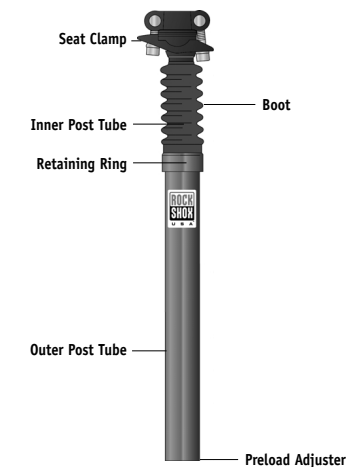

Seat Post

- |   |                                |   |                                |
|---|--------------------------------|---|--------------------------------|
| 1 Jett Lower Shaft Bolt<br>Jett Lower Shaft Bolt (bag-o-20) | 110-004900-10<br>110-004900-00 | 4 Spring Spacer   | 100-005026-00                  |
| 2 Jett Decals, Right  | 660-004477-00                  | 5 Adjustable Top Cap Assy<br>Adjustable Top Cap Assy (bag-o-10) | 110-004902-05<br>110-004902-00 |
| 3 Jett Decals, Left   | 660-004477-01                  |   |                                |