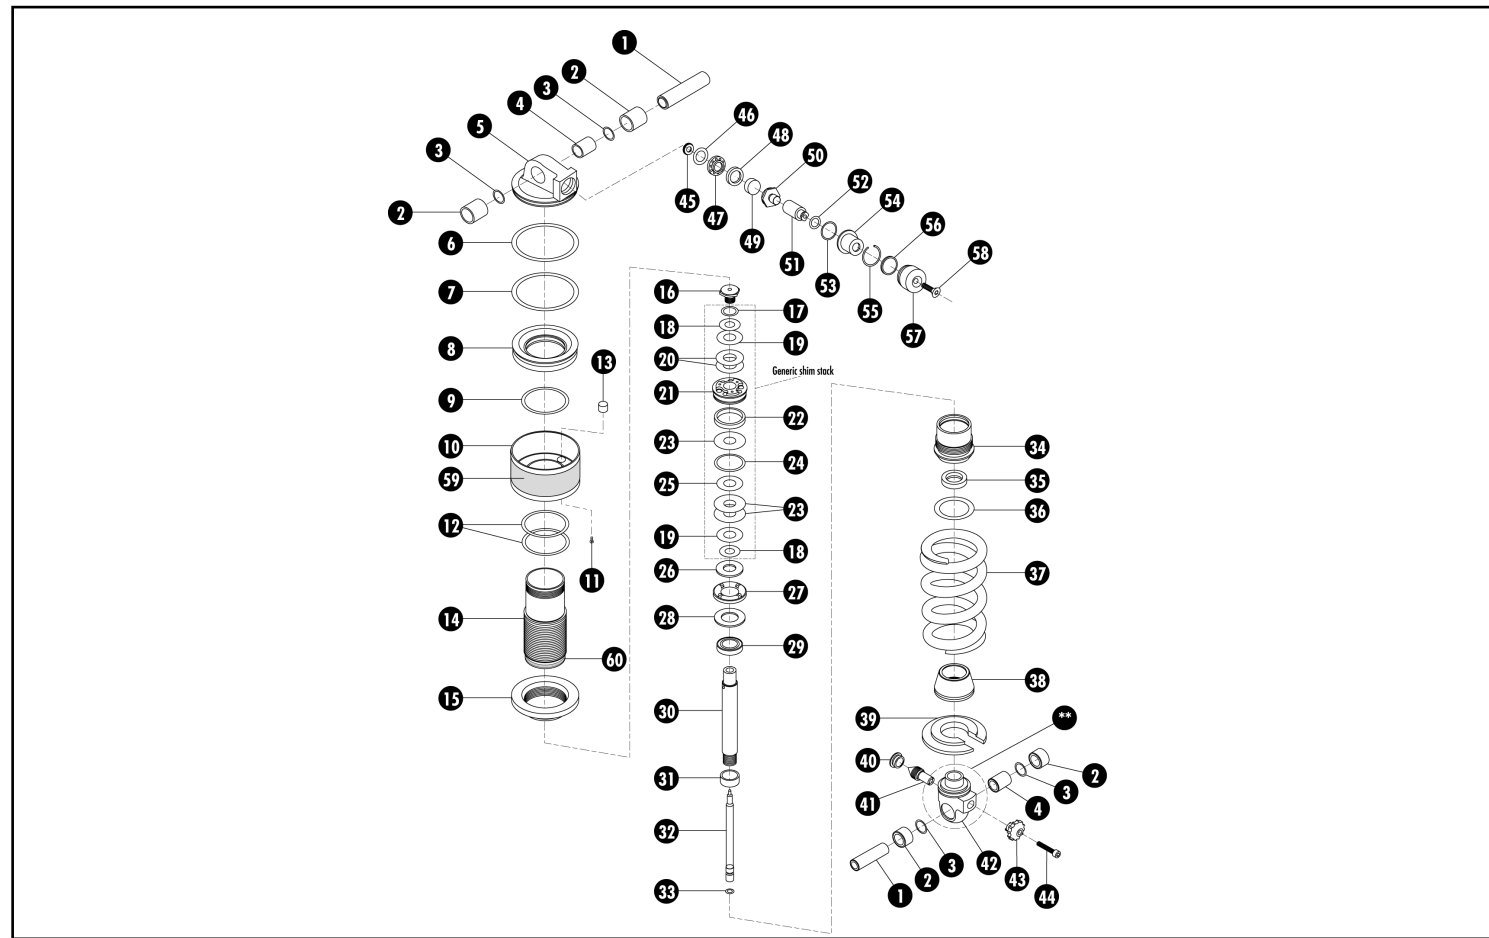

1 Mount Spacer	Call RockShox	17 Shim	Call RockShox	36 Seal Head O-ring	51106
2 Mount Sleeve	Call RockShox	18 Shim	Call RockShox	37 Shock Spring	Call RockShox
3 Mount O-ring	51112	19 Shim	Call RockShox	38 Bottom Out Bumper	56063
4 Mount Bushing	54133	20 Shim	Call RockShox	39 Spring Retaining Collar	53119
5 Body Eyelet, .950	43061	21 Shock Piston	43186	40 Adjuster Screw Plug	42360
Body Eyelet, .700	43062	22 Piston Ring	51229	41 Rebound Adjuster Screw	42350
Body Eyelet, .450	43063	23 Shim	Call RockShox	42 Shaft Eyelet	43179
Body Eyelet, .000, GT	43424	24 Shim	Call RockShox	43 Rebound Adjuster Knob	42369
Body Eyelet, 1.200, Trek	43427	25 Shim	Call RockShox	44 Rebound Knob Screw	47173
6 Body O-ring, outer	51222	26 Stop Washer	52264	45 Compression Adjuster Shim Locator	53156
7 Floating Piston O-ring, Outer	51222	27 Top Out Pad	52241	46 Compression Adjuster Check Shim	52262
8 Floating Piston	43108	28 Seal Head Washer	52247	47 Compression Adjuster Piston	43198
9 Floating Piston O-ring, Inner	51224	29 Shaft Seal, U-cup	56124	48 Compression Adjuster Washer	52266
10 Reservoir, Std.	52243	30 Shock Shaft, 1.25, Std	43204	49 Compression Adjuster Spring	56343
Reservoir, Long	52251	Shock Shaft, 1.50, Std.	43069	50 Compression Adjuster Load Plate	43060
11 Reservoir Screw	46163	Shock Shaft, 2.00, Std.	43068	51 Compression Adjuster Barrel	56129
12 Body Tube O-ring	51221	Shock Shaft, 1.38, DB	43428	52 Compression Adjuster O-ring, Inner	51133
13 Air Valve	56303	Shock Shaft, 1.40, GT	43216	53 Compression Adjuster O-ring, Outer	51132
14 SD Shock Body, 2.70 x 1.25 Std.	43073	Shock Shaft, 1.65, GT	43219	54 Compression Adjuster Cap	43059
SD Shock Body, 2.50 x 1.25 Short	43074	31 Shaft Bushing	54134	55 Compression Adjuster Retaining Ring	51134
SD Shock Body, 3.45 x 1.50 Std.	43072	32 Adjuster Rod, 1.25 Std.	43201	56 Compression Adjuster Ret. Ring Keeper	42430
SD Shock Body, 3.84 x 2.0 SCruz	43026	Adjuster Rod, 1.50, Std.	43066	57 Compression Adjuster Knob	43058
SD Shock Body, 3.70 x 2.00 Std.	43071	Adjuster Rod, 2.00, Std.	43065	58 Compression Adjuster Screw	46165
SD Shock Body, 3.075 x 1.40, GT	43215	Adjuster Rod, 1.38, DB	43431	59 Super Deluxe™ 1997 Decal	57116
SD Shock Body, 3.60 x 2.00, Giant	43221	Adjuster Rod, 1.40, GT	43217	60 Warning Decal	57449
SD Shock Body, 3.17 x 1.38, DB	43429	Adjuster Rod, 1.65, GT	43220		
SD Shock Body, 2.95 x 1.50, Trek	43433	33 Adjuster Rod O-ring	51216		
15 Threaded Collar	53106	34 Seal Head	56125		
16 Piston Bolt	46100	35 Shaft Wiper	43133		

* Mount Kits and Spring Kits are listed in Kits section after fork and shock listings.
** Remote cable adjustment parts shown on '97 Coupe Deluxe exploded view (previous page).