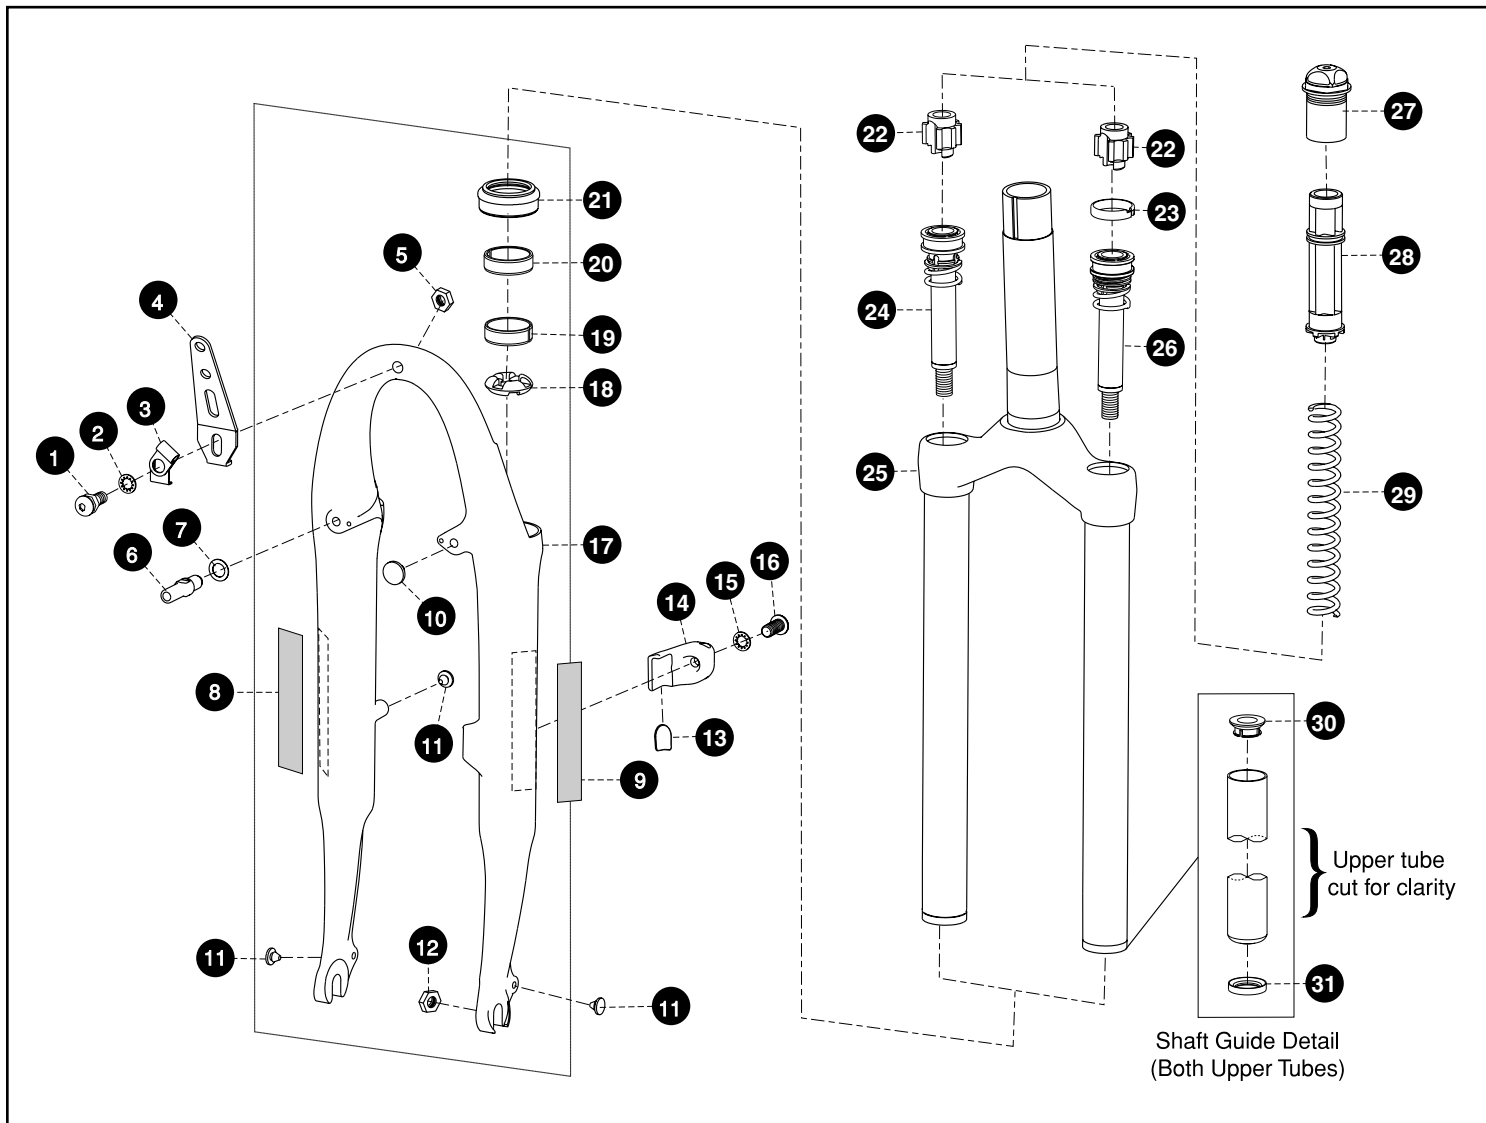

1 Button Bolt, M6x20 620-002018-00	17 Lower Leg Assembly, Black 110-002849-00	1-1/8" Crown/Str/Uppers 230mm 130-002256-230
2 Internal Tooth Washer, M6 620-001640-00	Lower Leg Assembly, Silver 110-002850-00	1-1/8" Crown/Str/Uppers 265mm 130-002256-265+
3 Upper Cable Mount, M6 430-000363-00*	18 Bottom Bumper 410-002831-00	1-1/8" Crown/Str/Uppers 265mm 130-005021-265***
4 Reflector Bracket for M6 bolt 120-002833-00	19 Lower Bushing 54131	26 Damper Assembly 110-002852-00
5 Reflector Bracket Jam Nut, M6 620-002017-00	20 Upper Bushing 54125	27 Top Cap Assembly 110-001830-00 or 20338
6 Brake Post, M8 48131	21 Resi Wiper Seal 500-001613-00	28 Spring Spacer 430-001310-01
7 Flat Washer 52261†	22 Spring Retainer 430-001185-00	29 Coil Spring, Soft, Yellow 510-002030-03
8 Ruby Metro Decal, Right 660-004496-00	23 Glide Ring, Tan 430-001184-00	Coil Spring, Medium, Red 510-002030-01**
9 Ruby Metro Decal, Left 660-004496-01	24 Plunger Assembly 110-002851-00	Coil Spring, Firm, Black 510-002030-04
10 Brake Post Plug, M8 42642*	25 1" Crown/Str/Uppers 140mm 130-002254-140	30 Shaft Guide 430-001186-00
11 Carrier/Fender Plug, M5 440-002832-00	1" Crown/Str/Uppers 170mm 130-002254-170	31 Shaft Guide Retainer 430-001411-00
12 Nut, 17mm wrench size 620-002848-00*	1" Crown/Str/Uppers 200mm 130-002254-200	
13 Roller Brake Lever Cap 440-002023-00*	1" Crown/Str/Uppers 230mm 130-002254-230	
14 Roller Brake Retainer, Black 320-001940-00*	1" Crown/Str/Uppers 265mm 130-002254-265+	
Roller Brake Retainer, Silver 320-001940-08*	1-1/8" Crown/Str/Uppers 140mm 130-002256-140	
15 Lock washer, M5 52222*	1-1/8" Crown/Str/Uppers 170mm 130-002256-170	
16 Block Retainer Bolt, M5x12 620-002035-00*	1-1/8" Crown/Str/Upper 200mm 130-002256-200	

* For Roller Brake™ use only
** Standard
*** Threadless Aluminum Steerer
† For V-Brake™ use only
+ Threadless Steerer