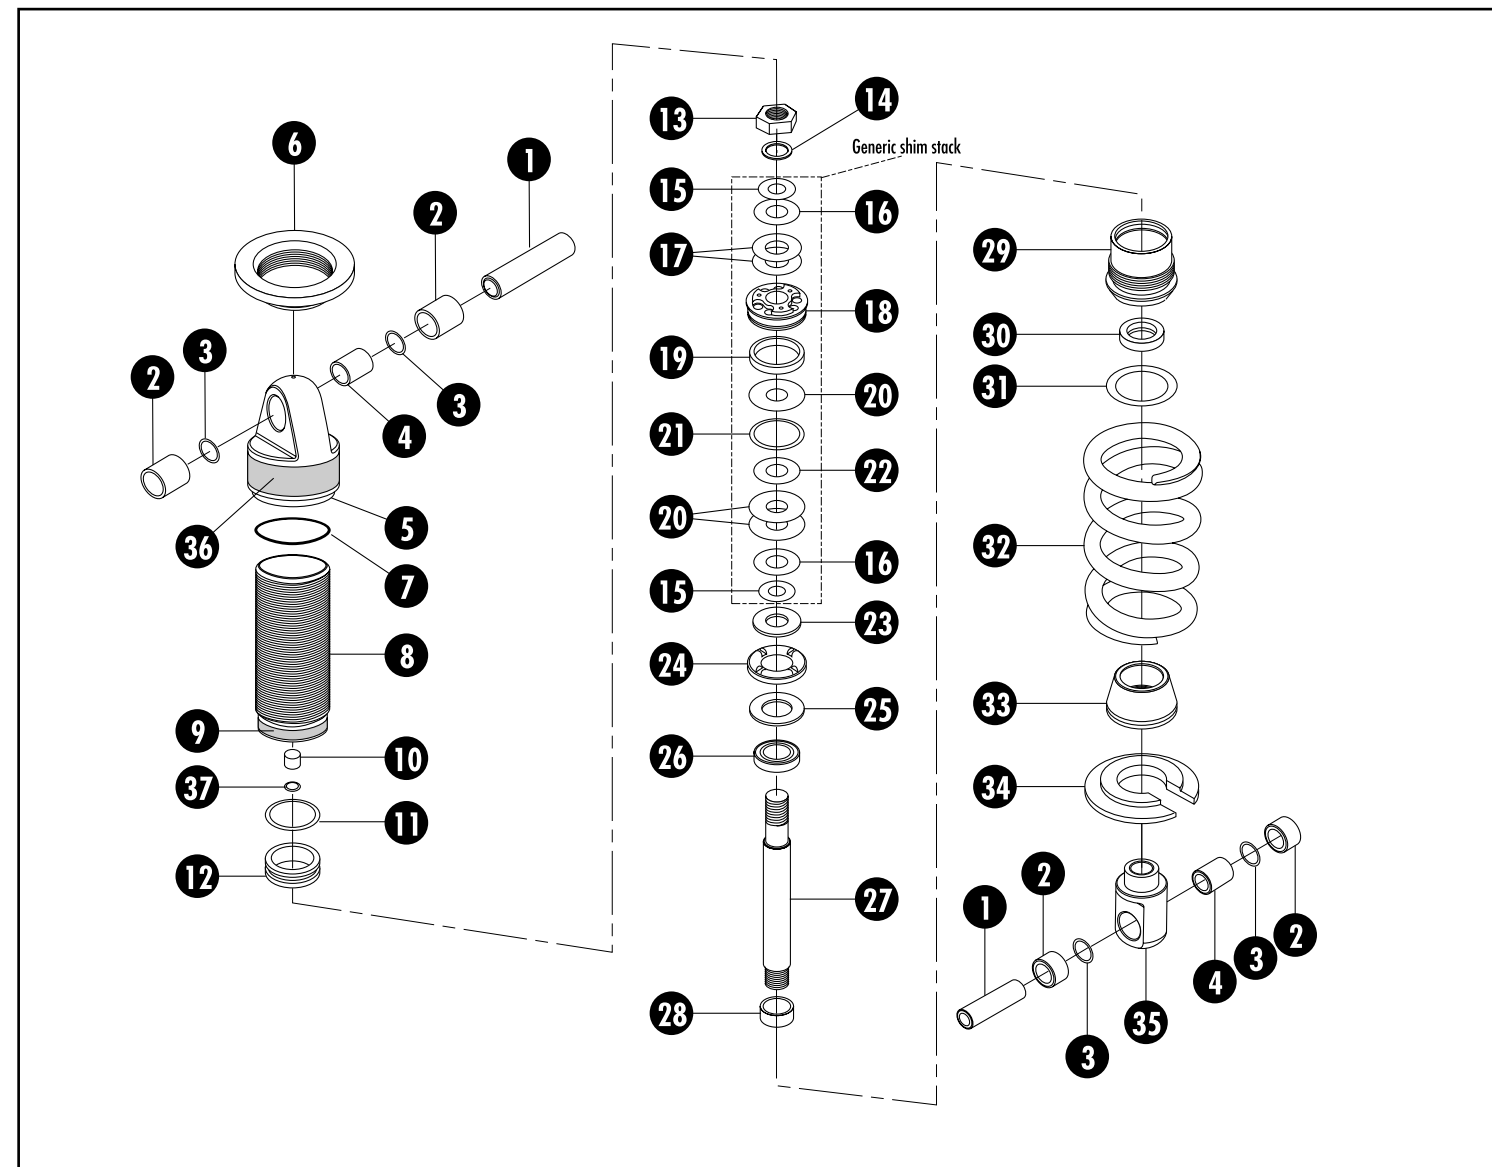

1 Mount Spacer	Call RockShox	14 Piston Nut Washer	52263	27 Shock Shaft 1.25T	43330
2 Mount Sleeve	Call RockShox	15 Shim	Call RockShox	Shock Shaft 1.50T	43331
3 Mount O-ring	51112	16 Shim	Call RockShox	Shock Shaft 2.0T	43332
4 Mount Bushing	54133	17 Shim	Call RockShox	28 Shaft Bushing	54134
5 Body Eyelet	43027	18 Piston, .035	210-000073-00	29 Seal Head	340-000268-00
6 Threaded Collar	53106	Piston, .030	210-000073-01	30 Shaft Wiper	43133
7 Body O-ring	51224	Piston, .040	210-000073-02	31 Seal Head O-ring	51106
8 Shock Body 1.25"	43310	19 Piston Ring	51229	32 Shock Spring	Call RockShox
Shock Body 1.5"	43311	20 Shim	Call RockShox	33 Bottom Out Bumper	56063
Shock Body 2.0"	43312	21 Shim	Call RockShox	34 Spring Retaining Collar	50123-00
9 Warning Decal	57449	22 Shim	Call RockShox	35 Shaft Eyelet	43028
10 Air Valve	440-000752-00	23 Stop Washer	52264	36 Deluxe 1998 Decal	660-000249-00
11 Floating Piston O-ring	51111	24 Top Out Pad	52241	37 Ring Alum Air Valve	200-000780-00
12 Floating Piston	340-000318-00	25 Seal Head Washer	52247		
13 Piston Nut	46203	26 Seal U-cup	56124