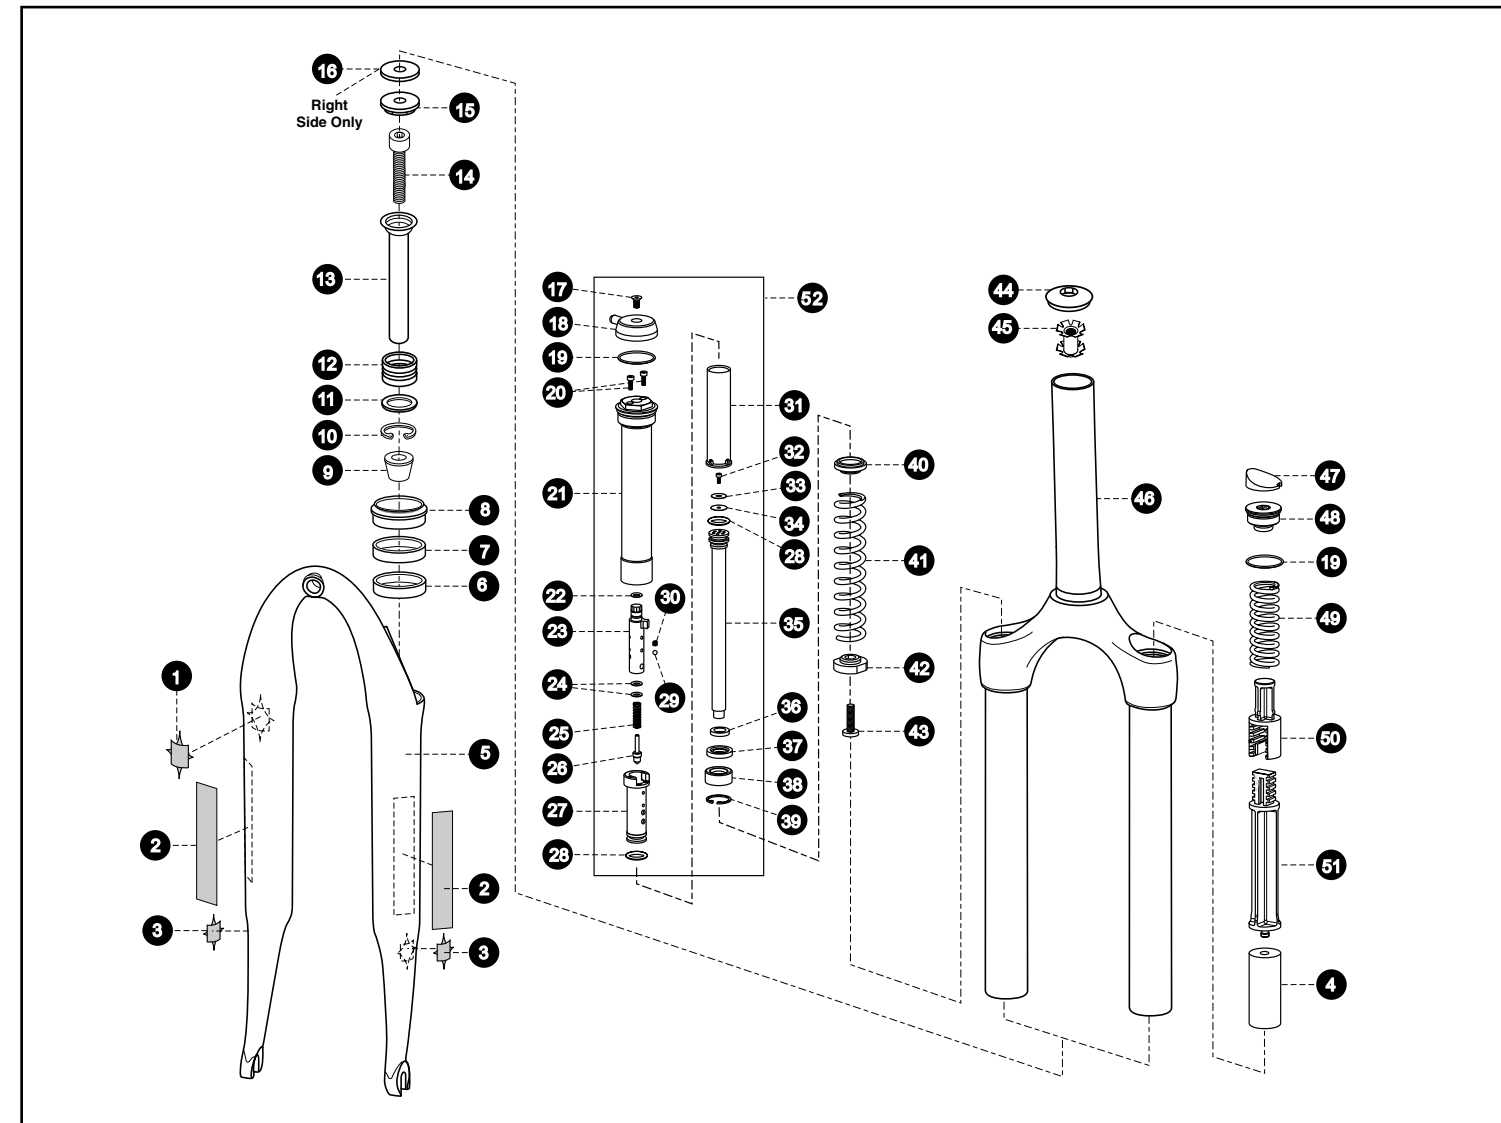

1 Decal, RockShox, Large Star 660-001902-13	22 Upper Adjuster Shaft O-ring 630-000243-00	Tuning Spring, Right, Firm, Purple 510-000236-08
2 Decal, Ruby SL, Lower Leg 660-001902-15	23 Adjuster Shaft, Lockout 230-000147-00	42 Spring Cap 210-000162-00
3 Decal, RockShox, Small Star 660-001902-12	24 Lower Adjuster Shaft O-ring 51115	43 Spring Cap Screw 620-000242-00
4 MCU 44442	25 Blow-off Piston Spring 510-001897-00	44 Aluminum Stem Cap* 42257
5 Lower Leg Assembly, Silver 110-002322-08	26 Blow-off Piston 210-001893-00	45 Star Nut* 42275
Lower Leg Assembly, Blue 110-002322-07	27 Blow-off Sleeve 210-000149-00	46 1" Crown/Steerer/Uppers, 140mm 100-000648-00
6 Bushing, Lower 54131	28 Piston O-ring 51123	1" Crown/Steerer/Uppers, 170mm 100-000649-00
7 Bushing, Upper 54125	29 Detent Ball 48110	1" Crown/Steerer/Uppers, 200mm 100-000650-00
8 Seal 56134	30 Detent Spring 44201	1" Crown/Steerer/Uppers, 230mm 100-000651-00
9 Bottom-out Bumper 56349	31 Lower Sleeve 210-000157-00	1" Crown/Steerer/Uppers, 265mm 100-000653-00†
10 Retaining Ring 50110	32 Rebound Plate Screw 620-000152-00	47 Top Cap Cover, Cosmetic 42482
11 Top-Out Washer 52239	33 Washer, Rebound Plate 620-000532-00	48 Top Cap 42481
12 Top-out Bumper 56076	34 Rebound Plate 430-000153-00	49 Tuning Spring, Left, Extra Soft, White 44456
13 Plunger 56070	35 Lock-out Shaft 210-001896-00	49 Tuning Spring, Left, Soft, Red 44358
14 Plunger Bolt 46119	36 Top-out seal 630-001998-00	49 Tuning Spring, Left, Medium, Orange 44361**
15 Plunger Cap 42246	37 Seal Washer 210-001894-00	49 Tuning Spring, Left, Firm, Purple 44364
16 Plunger pad 410-000247-00	38 Seal 500-000159-00	50 Preloader 42480
17 Adjuster Knob Screw 620-000143-00	39 Snap Ring 620-000160-00	51 Spacer 42479
18 Adjuster Knob 100-002321-00	40 Spring Plate 210-000184-01	52 Cartridge Assembly 100-002288-00
19 Top Cap O-ring 51236	41 Tuning Spring, Right, X Soft, White 510-000236-05	* Aluminum Steerer only
20 Blow-off Sleeve Screw 620-00146-00	Tuning Spring, Right, Soft, Red 510-000236-06	** Standard
21 Top Cap, Lockout 210-000145-00	Tuning Spring, Right, Med, Orange 510-000236-07**	† Threadless Steerer, Aluminum