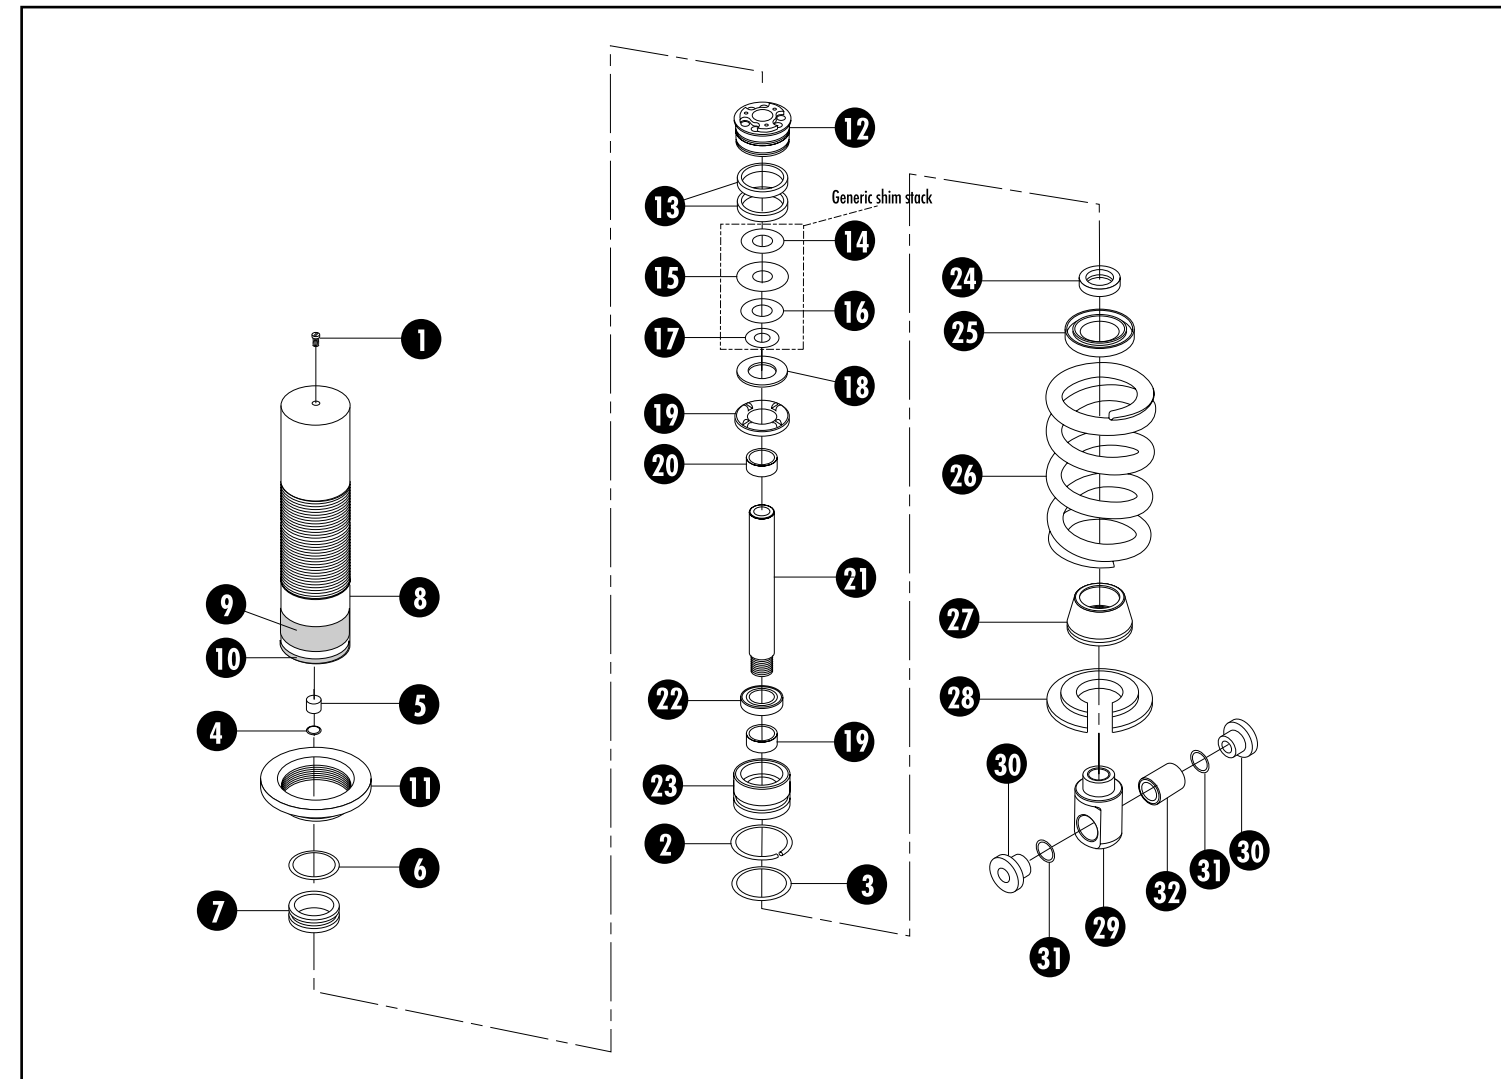

1 Reservoir Screw	46163	Shock Piston, .030	200-000338-01	22 Seal, U-cup	56124
2 Retaining Ring	620-001455-00	Shock Piston, .035	200-000338-02	23 Seal Head	200-001452-00
3 O-ring Seal Head	51118	Shock Piston, .040	200-000338-03	24 Shaft Wiper	43133
4 Aluminum Air Ring	200-000780-00		51225	25 Seal Cover	56059
5 Air Valve	440-000752-00	13 Piston Ring	Call RockShox	26 Shock Spring	Call RockShox
6 Floating Piston O-ring	51118	14 Shim	Call RockShox	27 Bottom Out Bumper	56063
7 Shock Body	43138	15 Shim	Call RockShox	28 Spring Retaining Collar	50123-00
8 Shock Body	200-001451-00	16 Shim	Call RockShox	29 Shaft Eyelet	43028
9 Decal	660-0002088-S8	17 Shim	Call RockShox	30 Mount Parts	Call RockShox
10 Warning Decal	57449	18 Stop Washer	52250	31 Mount O-ring	51141
11 Threaded Collar	53106	19 Top Out Pad	440-001950-00	32 Mount Bushing	54133
12 Shock Piston, .025	200-000338-00	20 Shaft Bushing	54134		
		21 Shock Shaft	240-000076-00