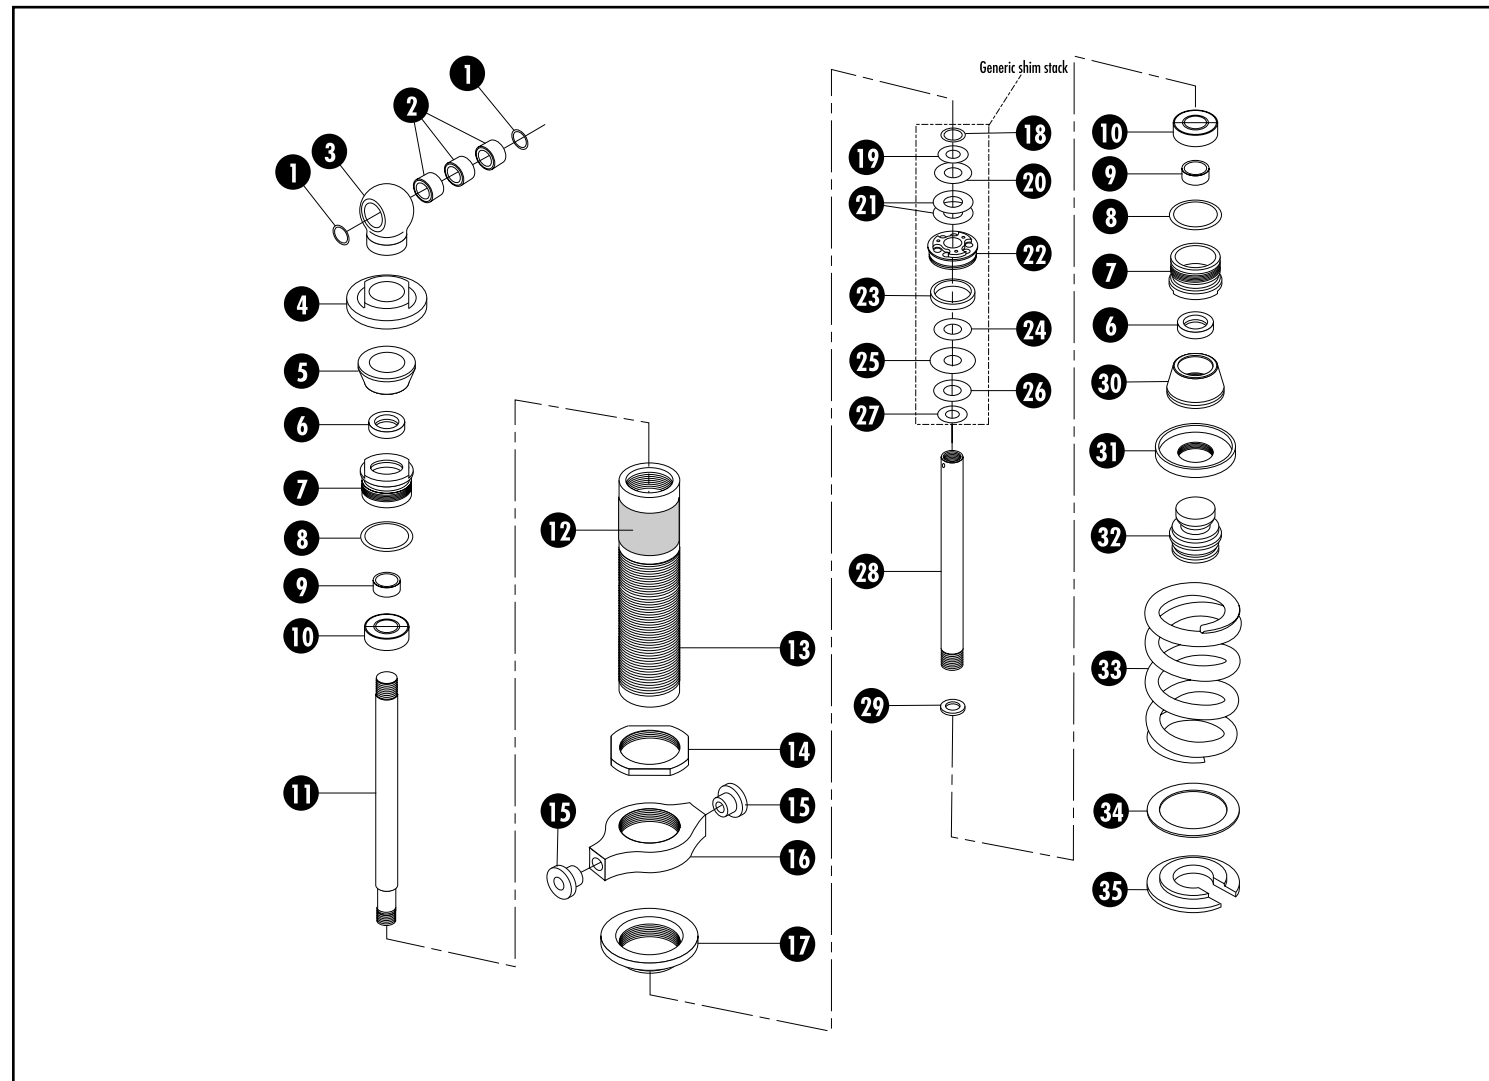

1 O-ring Mount	51141	12 Decal, Pull Style	660-002088-S5	24 Shim	Call RockShox
2 Mount Bushing	54134	13 Shock Body	210-001823-00	25 Shim	Call RockShox
3 Shaft End Housing, Pull Style	53168	14 Lock Ring,M28, Pull-Style	200-001308-00	26 Shim	Call RockShox
4 Shaft Nut ,1.5, Pull-Style	46206	15 Mount Sleeve, Pull-Style	Call RockShox	27 Shim	Call RockShox
5 Shaft Nut ,2.0., Pull-Style	46207	16 Trunion Mount, Pull-Style	Call RockShox	28 Shaft, Upper, Pull-Style	200-001698-01
6 Top Out Bumper	56331	17 Threaded Collar	53100	29 Adjuster Rod Washer	53207
7 Shaft Wiper	43133	18 Shim	Call RockShox	30 Bottom Out Bumper	56331
8 Seal Head, Pull Style	56347	19 Shim	Call RockShox	31 Shaft Nut, Std, Pull-Style	46206
9 Seal Head O-ring	51106	20 Shim	Call RockShox	32 Shaft End	200-001697-00
10 Shaft Seal	54134	21 Shim	Call RockShox	33 Shock Spring	Call RockShox
11 Shaft, Lower Pull-Style	52194	22 Shock Piston , Pull-Style	340-00269-00	34 Retainer Clip Ring, Pull-Style	52275
	240-001822-00	23 Piston Ring	51229	35 Spring Retainer Clip	53147