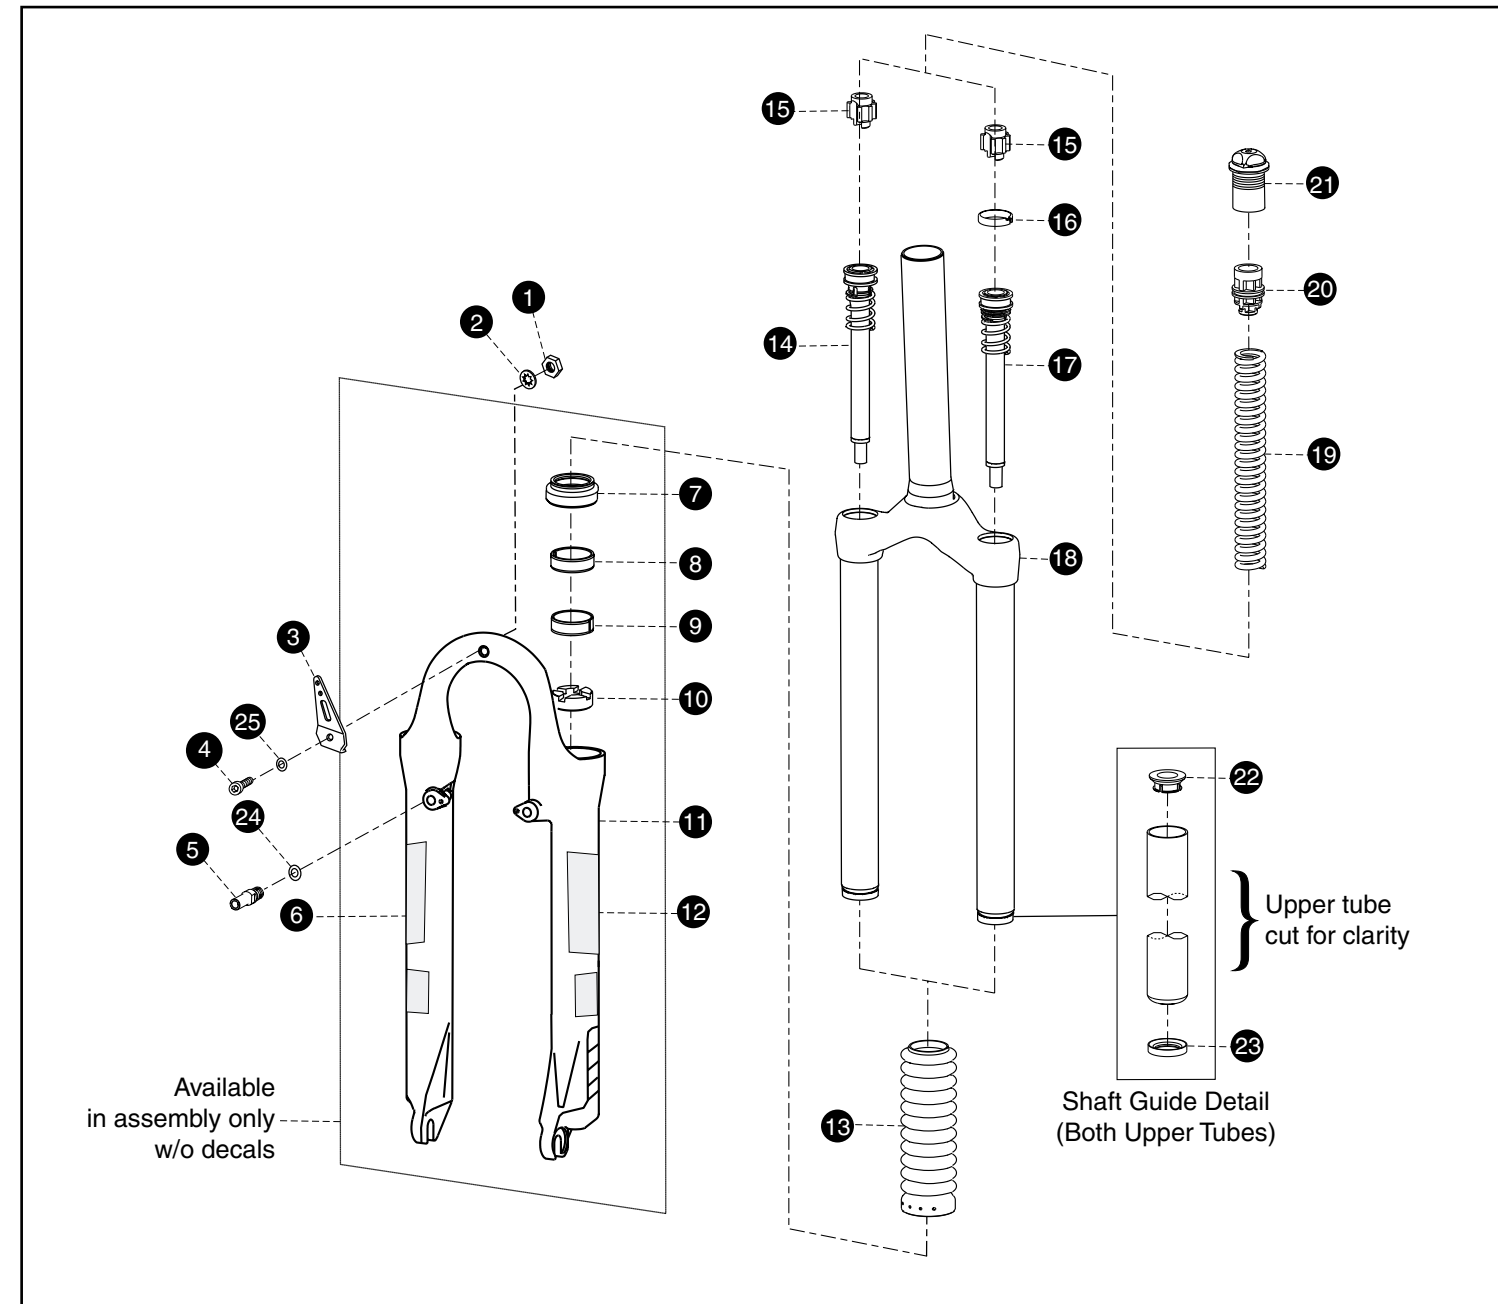

1 Nut	620-000192-00	10 Bumper Bottom	410-001651-00	Damper Assembly, 75mm	110-002284-00
2 Washer	52222	11 Jett Lower, Royal Blue	100-004812-00	18 Upper Assembly, 1-1/8"	110-004819-00
3 Reflector Bracket	60337	Jett Lower, Black	100-004810-00	Upper Assembly, Threadless, 1"	110-004878-00
4 Reflector Bracket Bolt	620-001633-00	Jett Lower, Orange	100-004811-00	Upper Assembly, Race, 1-1/8" Threadless	100-004815-00
5 Brake Post	48131	12 Jett SL Decal, Black, Left	660-004168-01	Upper Assembly, Race, 1" Threadless	110-004879-00
6 Jett SL Decal, Black, Right	660-004168-00	Jett SL Decal, Orange, Left	660-004561-01	19 Spring, 35-lb/in, Soft, Red	510-001188-02
Jett SL Decal, Orange, Right	660-004561-00	Jett SL Decal, Royal Blue, Left	660-004595-01	Spring, 45-lb/in, Medium, Yellow	510-001188-03
Jett SL Decal, Royal Blue, Right	660-004595-00	Jett Race Decal, Orange, Left	660-004565-01	Spring, 55-lb/in, Firm, Black	510-001188-04
Jett Race Decal, Orange, Right	660-004565-00	Jett Race Decal, Black, Left	660-004564-01	20 Spring Spacer	430-001310-00
Jett Race Decal, Black, Right	660-004564-00	13 Boot, 63mm	56524	21 Top Cap Assembly	20338
7 Resi Wiper Seal	500-001613-00	Boot, 75mm	56516	22 Upper Shaft Guide	430-001186-00
Seal (bag-o-30)	110-004881-47	14 Plunger Assembly, 75mm	110-002282-00	23 Shaft Guide Retainer	430-001411-00
8 Upper Bushing	54125	Plunger Assembly, 63mm	110-002281-00	24 Washer	620-000585-00
Upper Bushing (bag-o-30)	110-004881-16	15 Spring Retainer	430-001185-00	25 Flat Washer	52261
9 Lower Bushing	54131	16 Tan Glide Ring	430-001184-00		
Lower Bushing (bag-o-30)	110-004881-68	17 Damper Assembly, 63mm	110-002283-00