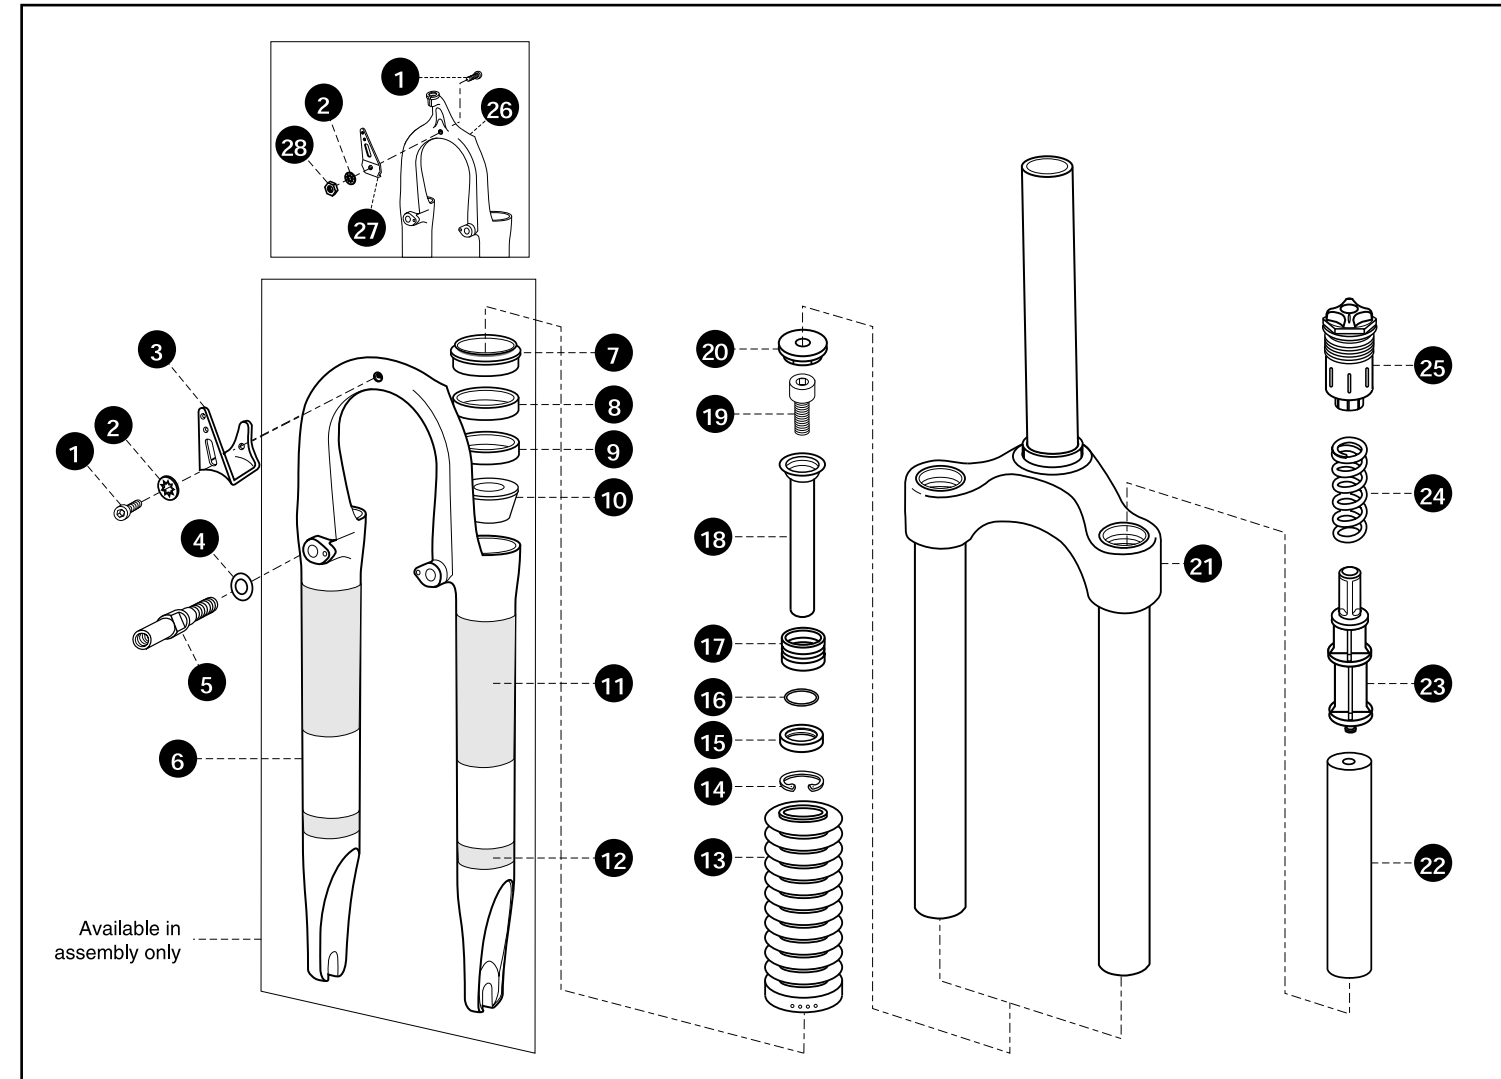

1 Reflector Bracket Screw	47171	14 Retaining Ring, Upper Tube	50110	24 Tuning Spring, Soft - Red	44358
2 Reflector Bracket Lock Washer	52222	15 Friction Damper - Indy SL	430-000435-00	Tuning Spring, Medium - Yellow	44359@
3 Reflector Bracket, Hangerless	60335	16 Friction Damper - O-ring	630-000495-00	Tuning Spring, Firm - Green	44362
4 Brake Post Washer	52261	17 Top Out Bumper	56332	Tuning Spring, Extra Firm - Purple	44364
5 Brake Post	48131	18 Plunger, Standard Travel	42256*	25 Top Cap Assy Indy SL	100-001831-00
6 Lower Tube Assy, Hanger, Cream	100-000603-01	Plunger, Long Travel	42384**	26 Lower Tube Assy, Hangerless, Cream	100-000603-00
7 Lower Tube Assy, Hanger, Yellow	100-000604-01	19 Plunger Bolt	46119	Lower Tube Assy, Hangerless, Yellow	100-000604-00
8 Indy Main Seal	56346	20 Plunger Cap	42246	27 Reflector Bracket (Hangerless)	60337
9 Upper Bushing	54125	21 Crwn/Strr/Upper Tubes 1"x265mm †	372650-7	28 Reflector Bracket Nut	620-000192-00
10 Lower Bushing, 1.0"	54131	Crwn/Strr/Upper Tubes 1 1/8"x265mm †	372658-7	* Indicates Standard Travel Part	
11 Bottom Bumper, Indy	52252	Crwn/Strr/Upper Tubes 1 1/4"x265mm †	372654-7	** Indicates Long Travel Part	
12 Indy SL Panel Decal, Black/Yellow	660-000261-00	22 MCU Bumper	56337	@ Indicates Standard Part	
13 Indy SL Band Decal	660-000258-03	23 Spring Rate Adjuster, Firm, 5mm, Gray	56342	† Indicates Threadless Steerer	
Fork Boot, Standard Travel	56524*	Spring Rate Adjuster, Std., 13mm, Black	56341*		
Fork Boot, Long Travel	56516**	Spring Rate Adjuster, Soft, 20mm, Beige	56335**