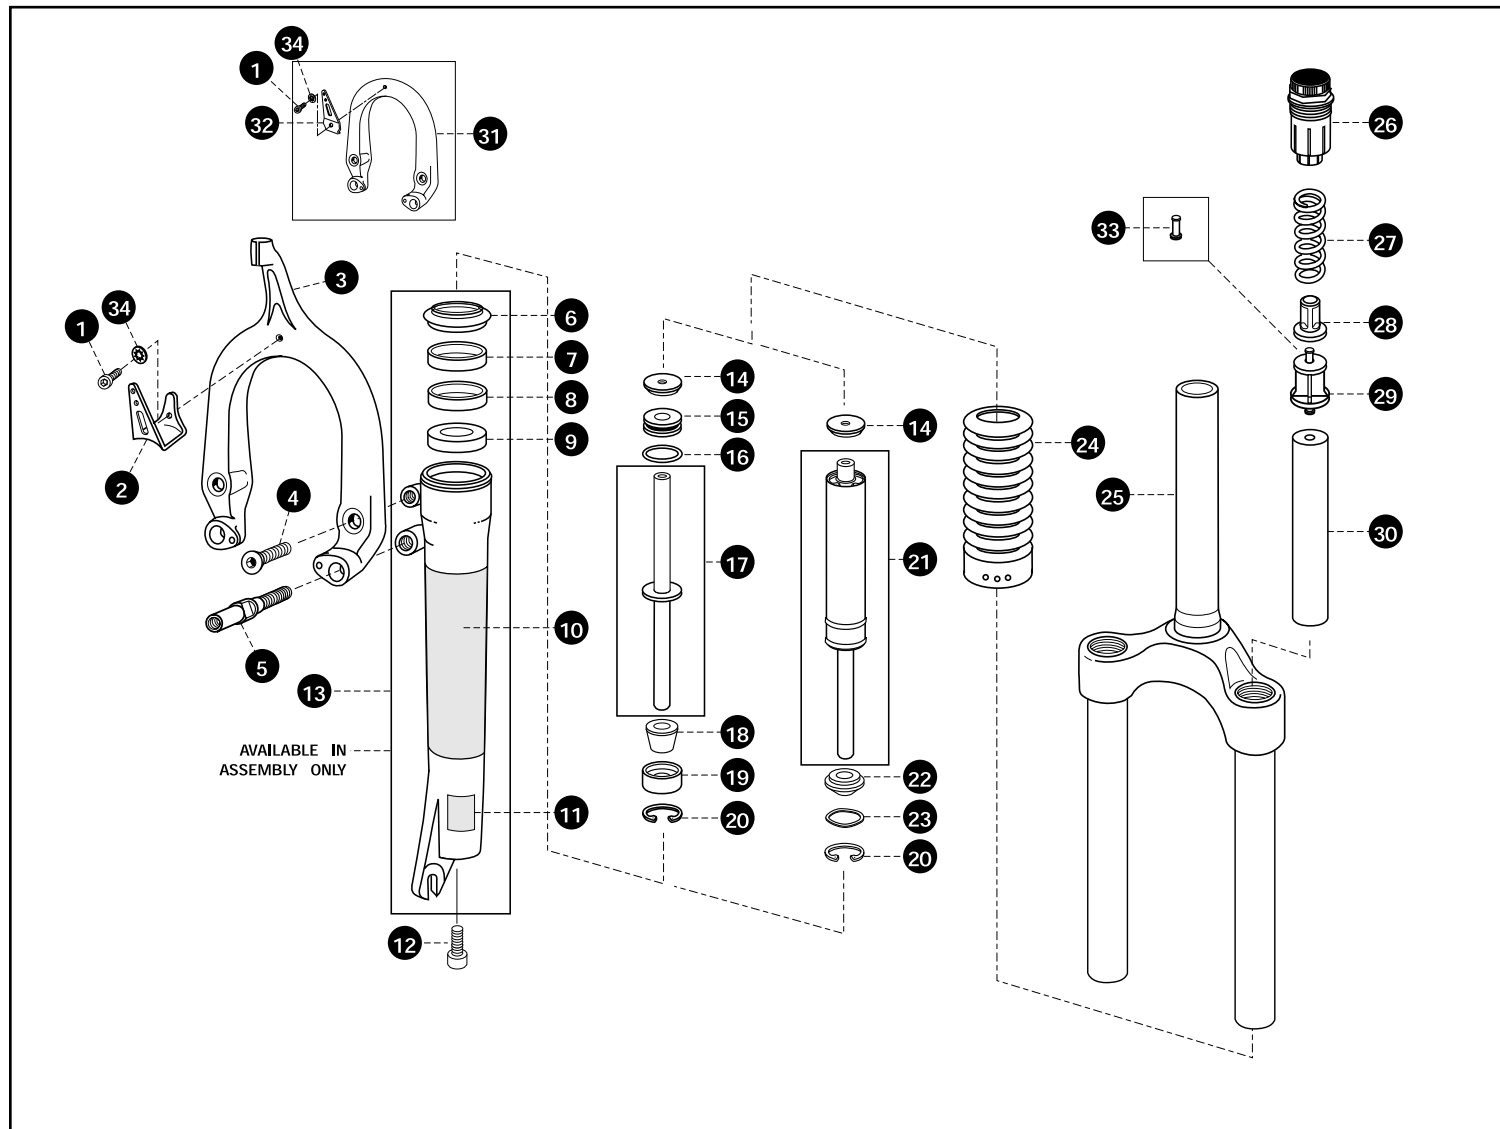

1 Reflector Bracket Screw	47171	Neutral Shaft (80mm Travel)	20856
2 Reflector Bracket	60335	18 Top Out Bumper	56302
3 Fork Brace w/Hanger	49013	19 Lower Shaft Guide	43171
4 Brace Bolt	46149	20 Cartridge Retaining Ring	50108
5 Brake Post	48121	21 Cartridge Assembly (63mm Travel)	20847
6 Dust Wiper	56105	Cartridge Assembly (80mm Travel)	20848
7 Upper Bushing	54128	22 Cartridge Washer	52265
8 Lower Bushing	54129	23 Wave Washer	52260
9 Bottom Bumper	56310	24 Fork Boot	56515
10 Judy C Decal, Black	57471	25 1 Crwn/Strr/Uppr Tubes 140mm	301400-7
Panel Decal, Blue	57349	1 Crwn/Strr/Uppr Tubes 170mm	301700-7
Panel Decal, Cream	57470	1 Crwn/Strr/Uppr Tubes 200mm	302000-7
11 Judy C Decal, (L)	57221	1 Crwn/Strr/Uppr Tubes 230mm	302300-7
Judy C Decal, (R)	57222	1 Crwn/Strr/Uppr Tubes 265mm	302650-7
12 Shaft Bolt	46150	* 1 Crwn/Strr/Uppr Tubes 140mm	301408-7
13 Lower Tube Assembly, Cream, (L)	20324	1-1/8 Crwn/Strr/Uppr 170mm	301708-7
Lower Tube Assembly, Cream, (R)	20323	1-1/8 Crwn/Strr/Uppr 200mm	302008-7
14 Shaft End Plate	43120	1-1/8 Crwn/Strr/Uppr 230mm	302308-7
15 Upper Shaft Guide	43116	1-1/8 Crwn/Strr/Uppr 265mm	302658-7
16 Upper Shaft Guide O-ring	51124	* 1-1/4 Crwn/Strr/Uppr 140mm	301404-7
17 Neutral Shaft (63mm Travel)	20855	1-1/4 Crwn/Strr/Uppr 170mm	301704-7

1-1/4 Crwn/Strr/Uppr 200mm	302004-7
1-1/4 Crwn/Strr/Uppr 230mm	302304-7
* 1-1/4 Crwn/Strr/Uppr 265mm	302654-7
26 Top Cap Assembly	20610
27 Tuning Spring, Soft - Red	44358
Tuning Spring, Medium - Yellow	44359
† Tuning Spring, Firm - Green	44362
Tuning Spring, Extra Firm - Purple	44364
28 Spring Rate Adjuster, 5, Gray	42417
Spring Rate Adjuster, 13, Black	42418
Spring Rate Adjuster, 20, Beige	42419
29 MCU Stop (63mm Travel)	56344
30 MCU Bumper (63mm Travel), 102mm	56127
MCU Bumper (80mm Travel), 117mm	56337
31 Fork Brace, Hangerless	49014
32 Reflector Bracket, Hangerless	60337
33 MCU Adjuster Plate (80mm Travel)	52245
34 Reflector Bracket Lock washer	52222
* Threadless Steerer	
† Standard Spring