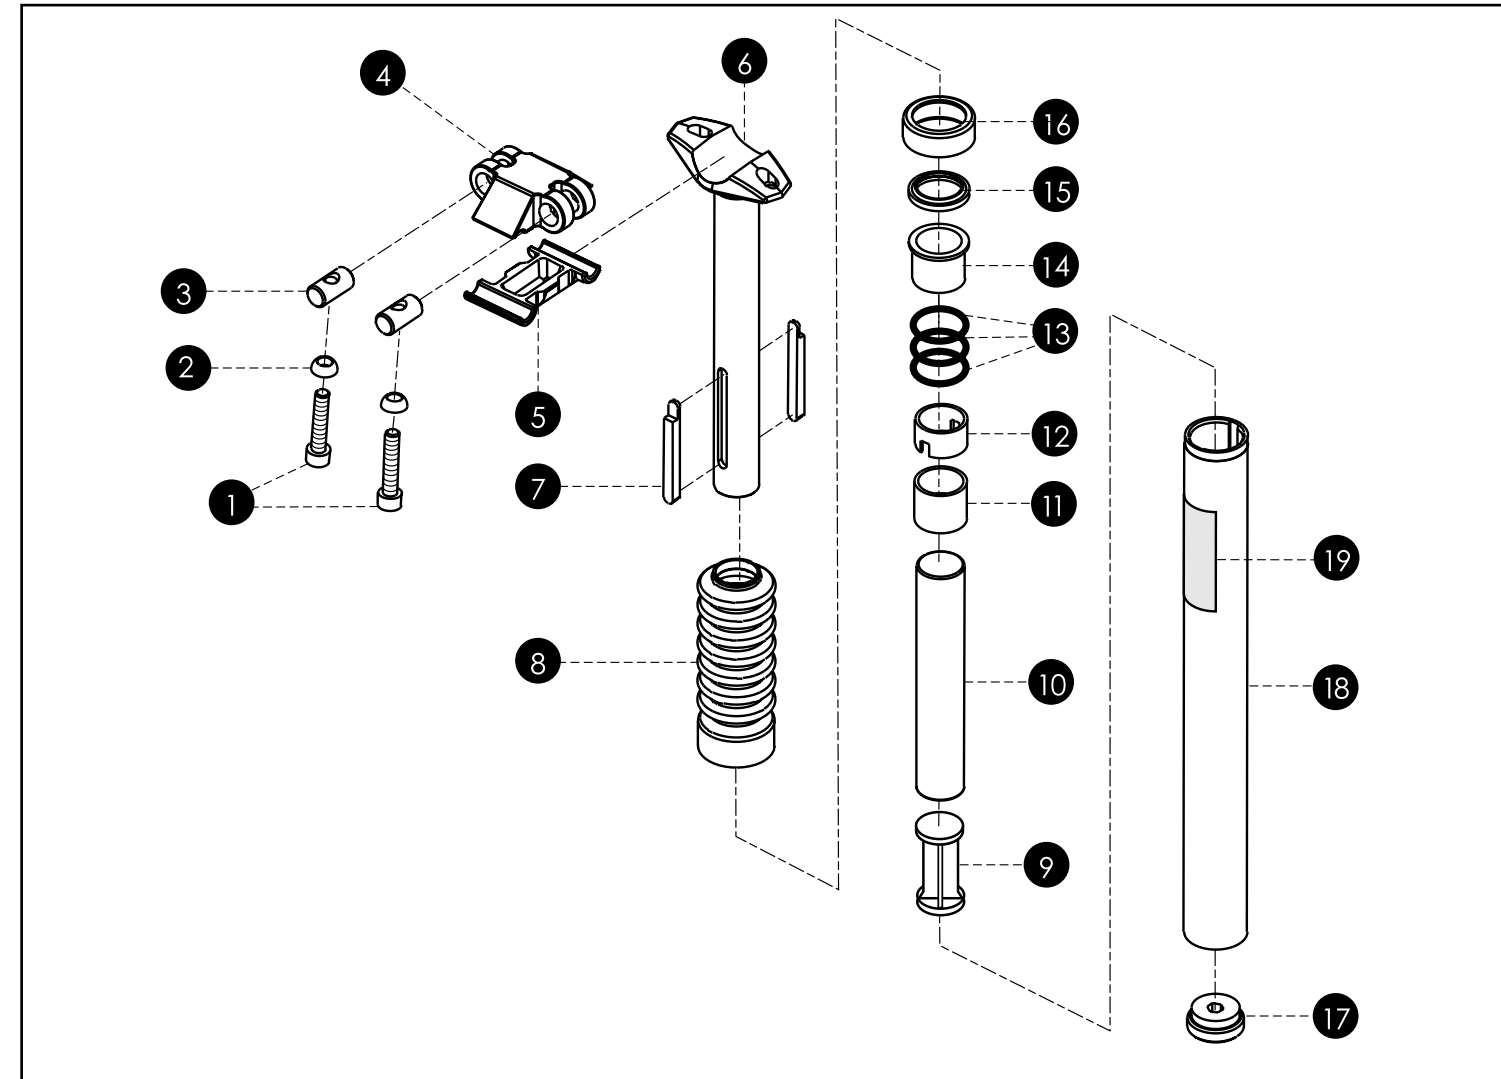

1 Clamp Screws	620-001165-00	Bumper, Firm, Road	110-002468-00*
2 Clamp Screw Washers	610-001167-00	Bumper, Extra Firm, Road	110-002468-00*
3 Seat Pin Clamp	200-001164-00	11 Lower Bushing	430-001520-00*
4 Upper Rail Clamp	200-001420-00	12 Top-out Sleeve	200-001643-00
5 Lower Rail Clamp	200-001421-00	13 Top-out bumper	430-001655-00
6 Upper Post, MTB	200-001569-01	14 Upper Bushing	430-001518-00
Upper Post, Road	200-001569-02	15 Wiper	430-001517-00
7 Keys	430-001519-00	16 Retaining Ring	210-001516-00
8 Boot	430-001523-00†	17 Preload Adjuster Plug	210-001522-00
9 Spacer	110-002473-00	18 Outer Tube, 26.8mm, MTB	200-004833-268
10 Bumper, Soft, MTB	110-002468-00*	Outer Tube, 27.0mm, MTB	200-004833-270
Bumper, Medium, MTB	110-002468-00*	Outer Tube, 27.2mm, MTB	200-004833-272
Bumper, Firm, MTB	110-002468-00*	Outer Tube, 27.2mm, Road	200-004694-272
Bumper, Extra Firm, MTB	110-002468-00*	Outer Tube, 27.2mm, Black	200-004693-272
Bumper, Soft, Road	110-002468-00*	19 Decal Replacement	660-001525-00
Bumper, Medium, Road	110-002468-00*		

Service Parts	
Upper Bushing, 30 pcs.	110-004881-42
Guide Key, 60 pcs.	110-004881-43
Bushing Lower, 30 pcs.	110-004881-44
Top-out Bumper, 90 pcs.	110-004881-68
Wiper, 30 pcs.	110-004881-69

† Mountain post only, optional for road post
* Contains a 140mm bumper and instructions to cut bumper to desired length