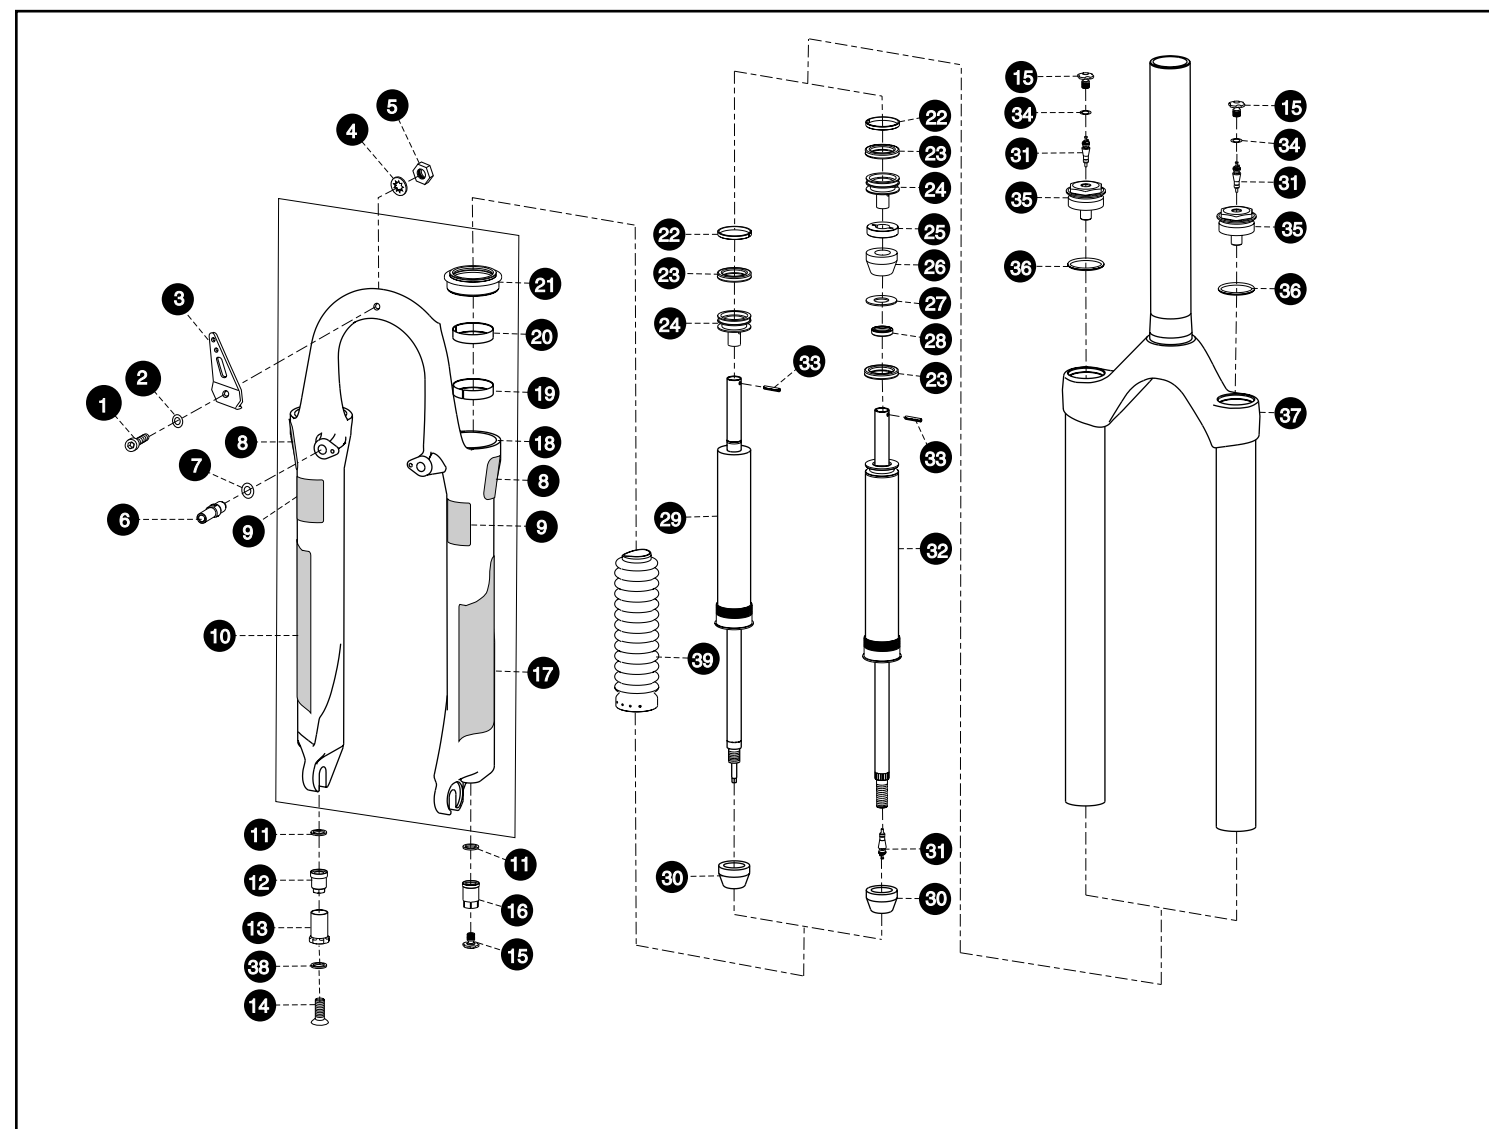

1 Reflector Bracket Bolt	620-001633-00	17 SID Decal, Left, Black	660-001814-01	26 Top Out Bumper, SID	510-001440-01
2 Flat Washer, M5	620-000585-00	SID Decal, Left, Red	660-001814-03	27 Washer, Seal	52236
3 Reflector Bracket, Hangerless	60337	SID Decal, Left, Blue	660-001814-07	28 Shaft Seal	56124
4 Reflector Bracket Lock washer	52222	18 SID XC Lower Leg Assy, N/H, Black	110-002427-00	29 Cartridge Assembly, 63mm	110-002428-04
5 Reflector Bracket Nut	620-000192-00	SID XC Lower Leg Assy, N/H, Red	110-002427-02	Cartridge Assembly, 80mm	110-002428-06
6 Brake Post	48131	SID XC Lower Leg Assy, N/H, Blue	110-002427-06	30 Bumper Cone	410-000026-00
7 Brake Post Washer	48132*	SID XC Lower Leg, N/H, W/DB, Black	110-002426-00	31 Valve Core, Schrader	620-001907-00
8 C3 Dual Adjust Decal, SID XC	52261	SID XC Lower Leg, N/H, W/DB, Red	110-002426-02	32 Negative Spring Assembly, 63mm	110-002429-04
C3 Dual Adjust Decal, SID SL	660-001927-00	SID XC Lower Leg, N/H, W/DB, Blue	110-002426-06	Negative Spring Assembly, 80mm	110-002429-06
9 RockShox Decal, Black	660-001929-00	SID SL Lower Leg Assy, N/H, Black	110-002430-00	33 Tension Pin	620-001817-01
RockShox Decal, Red	660-001814-09	SID SL Lower Leg Assy, N/H, Red	110-002430-02	34 O-ring, .101 OD x .070 thk	630-001457-05
RockShox Decal, Blue	660-001814-10	SID SL Lower Leg Assy, N/H, Blue	110-002430-06	35 Top Cap	200-001944-00
10 SID Decal, Right, Black	660-001814-08	SID SL Lower Leg, N/H, W/DB, Black	110-002869-00	36 O-ring, SLX	51230
SID Decal, Right, Red	660-001814-00	SID SL Lower Leg, N/H, W/DB, Red	110-002869-02	37 1 SID XC Crown/Steerer/Upper	130-002432-01
SID Decal, Right, Blue	660-001814-02	SID SL Lower Leg, N/H, W/DB, Blue	110-002869-06	1-1/8 SID XC Crown/Steerer/Upper	130-002432-08
11 Crush Washer, 8mm	660-001814-06	19 Lower Bushing	420-002031-02	1 SID SL Crown/Steerer/Upper	130-002436-01
12 Cartridge Retainer Nut	210-001548-00	20 Upper Bushing	420-002031-01	1-1/8 SID SL Crown/Steerer/Upper	130-002436-08
13 Cartridge Adjuster Knob	620-001601-00	21 Seal	500-001992-00	38 Adjuster Screw Washer	620-002475-00
14 Adjuster Screw	430-001082-00	22 Glide Ring	430-001826-00	39 Boot	400-001947-00
15 Air Cap Plug	620-002476-00	23 O-Ring	51117	SID Top Cap Assembly	200-001944-00
16 Air Shaft Nut	440-001863-00	24 Piston	200-001777-00	* SL Part only	
	620-001784-00	25 Top Out Guide	430-001342-00