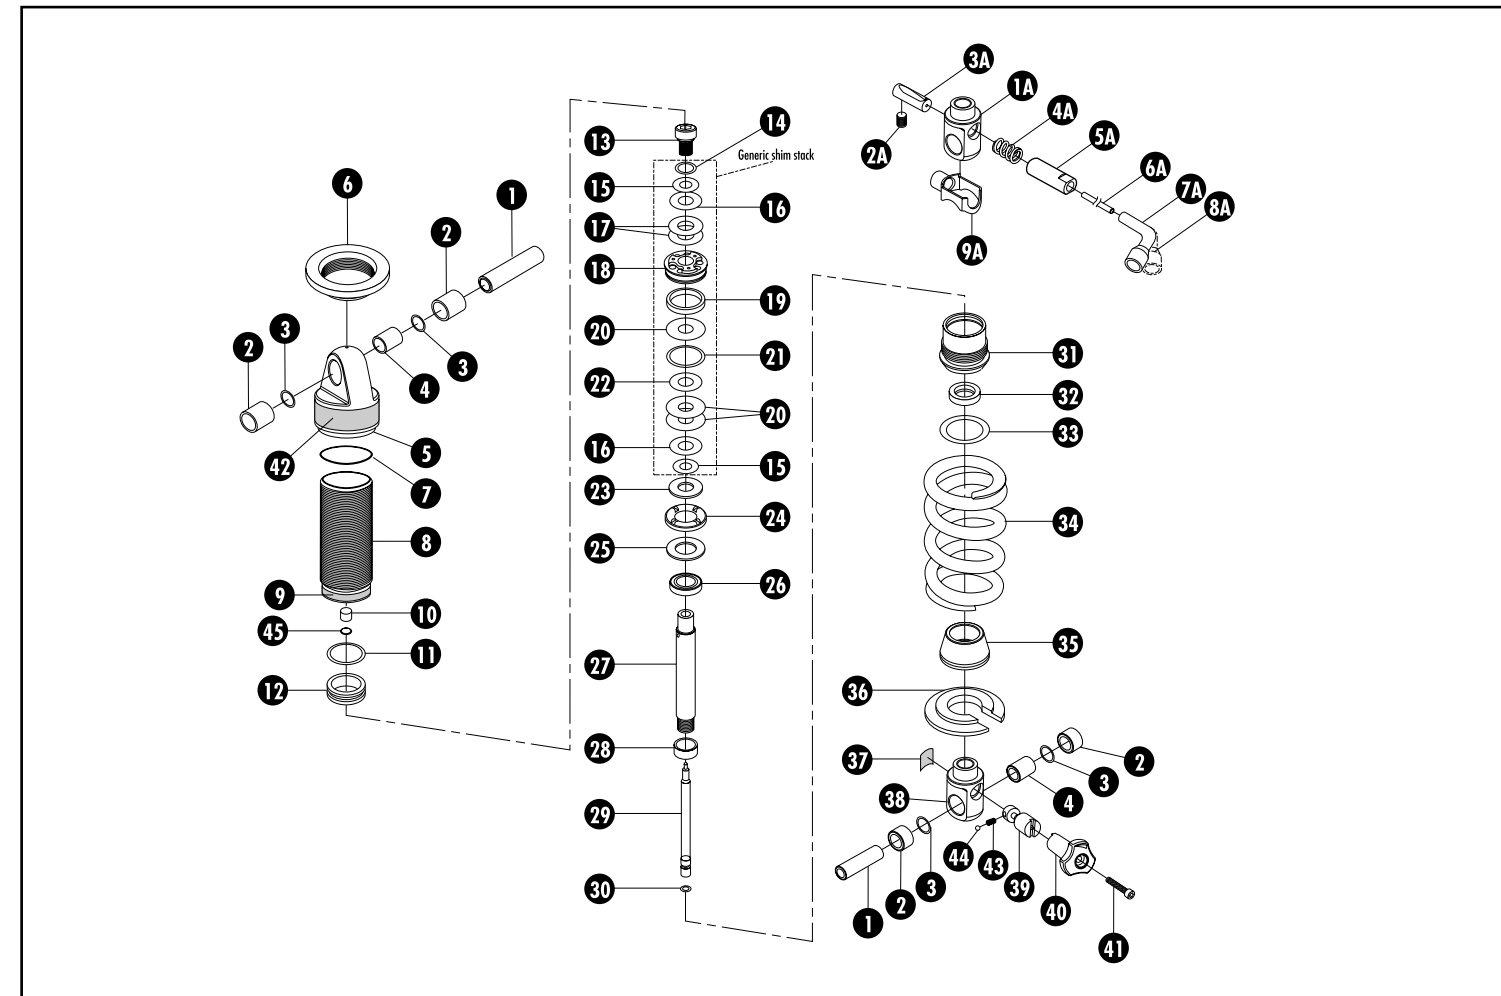

1 Mount Spacer	Call RockShox	24 Top Out Pad	52241	45 Ring Alum Air Valve	200-000780-00
2 Mount Sleeve	Call RockShox	25 Seal Head Washer	52247	1A Shaft Eyelet, Cable Adjust	240-000079-00
3 Mount O-ring	51112	26 Seal U-cup	56124	2A Cable Adjust Set Screw	46196
4 Mount Bushing	54133	27 Shock Shaft 1.25T	43340	3A Cable Adjust Plunger	200-00082-00
5 Body Eyelet	43027	Shock Shaft 2.0T	43341	4A Cable Adjust Spring	520-000542-00
6 Threaded Collar	53106	28 Shaft Bushing	54134	5A Cable Adjust Sleeve	210-000083-00
7 Body O-ring	51224	29 Adjuster Rod 1.25T	43300	6A Cable Adjust Liner	43048
8 Shock Body 1.25T	43310	Adjuster Rod 1.50T	43301	7A Cable Adjust Bend, 90°	43050
Shock Body 1.5T	43311	30 Adjuster Rod 2.0T	210-001917-20	8A Cable Adjust Bend, 45°	43049
Shock Body 2.0T	43312	Adjuster Rod O-ring	51216	9A Cable Adjust Boot	430-000307-00
9 Warning Decal	57449	31 Seal Head	340-000268-00	Ferrel	43047
10 Air Valve	440-000752-00	32 Shaft Wiper	43133	Coupe SL Parts (Gold Anodized)	
11 Floating Piston O-ring	51111	33 Seal Head O-ring	51106	5 Body Eyelet	43027-01
12 Floating Piston	340-000318-00	34 Shock Spring	Call RockShox	8 Shock Body 1.25T	43310-01
13 Piston Bolt	46102	35 Bottom Out Bumper	56063	Shock Body 1.5T	43311-01
14 Shim	Call RockShox	36 Spring Retaining Collar	50123-00	Shock Body 2.0T	43312-01
15 Shim	Call RockShox	37 Decal, Cover	660-000380-00	31 Seal Head	56069-01
16 Shim	Call RockShox	38 Shaft Eyelet	43032	36 Spring Retaining Collar	50123-01
17 Shim	Call RockShox	39 Adjuster Screw	46209	38 Shaft Eyelet	43032-01
18 Piston Ring	340-000269-00	40 Adjuster Knob	42703	42 Coupe Deluxe SL 1998 Decal	660-000339-00
19 Piston Ring	51229	41 Rebound Knob Screw	620-000362-00	1A Shaft Eyelet, Cable Adjust	240-000079-01
20 Shim	Call RockShox	43 Rebound Detent Spring	660-000250-00	5A Cable Adjust Sleeve	210-000083-01
21 Shim	Call RockShox	44 Rebound Detent Ball	210-000078-00	Cable and Adj. Lever	200-000080-00
22 Shim	Call RockShox				
23 Stop Washer	52264