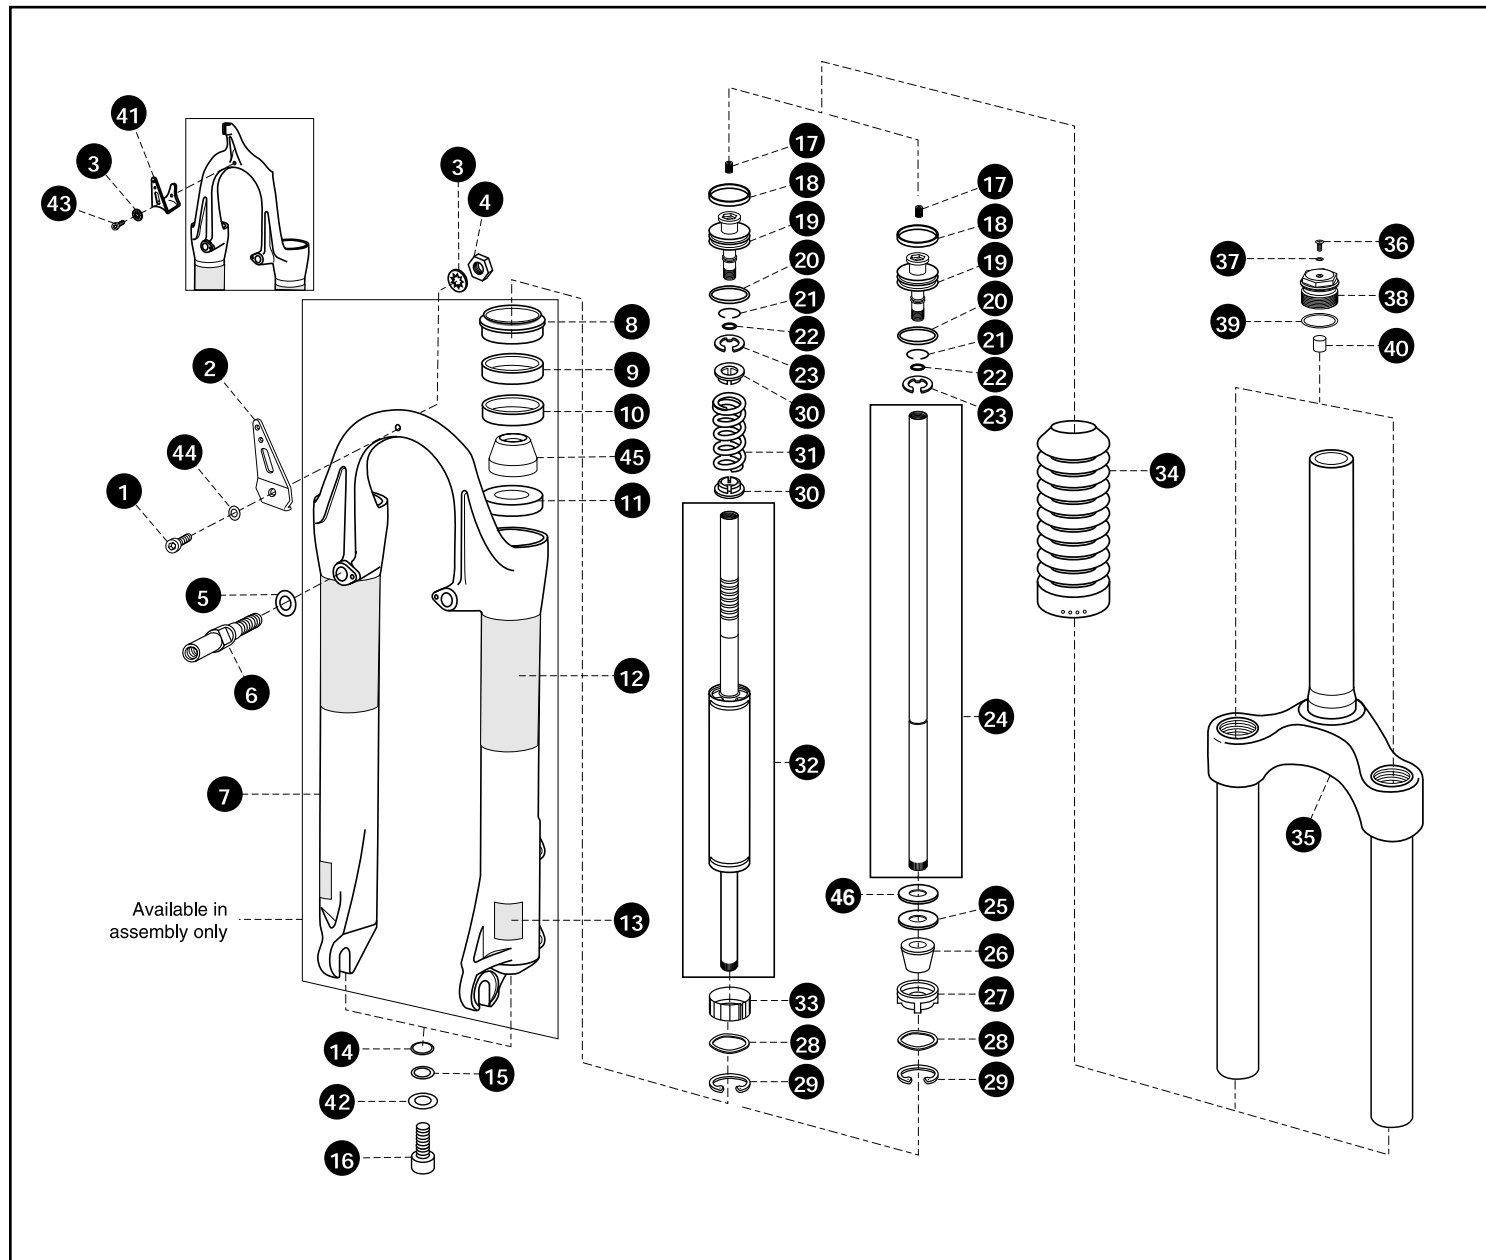

1 Reflector Bracket Bolt 2 Reflector Bracket, Hangerless 3 Pinch Washer 4 Reflector Bracket Nut 5 Washer, Brake Post 6 Brake Post, Ti 7 Lower Assy, N/H Lower Tube Assy, N/H, W/DB Tabs 8 Top Seal 9 Upper Bushing 10 Lower Bushing 11 Bottom Bumper 12 Decal Panel 13 Decal, Badge 14 O-ring, -009 15 Crush Washer, M6 16 Bottom Bolt, Ti	620-001633-00 60337 52295 620-000192-00 52261 48132 100-004783-00 100-004783-06 56065 420-002495-01 420-002495-02 410-00027-40 660-000265-00 660-000258-10 51103 210-002235-00 46231	17 Air Adjuster Screw 18 Piston Glide Ring 19 Air Piston 20 Piston O-ring 21 Wire Ring 22 O-ring-009 23 E-clip 24 Neutral Shaft 25 Flat Washer 26 Top Out Bumper 27 Shaft Guide 28 Wave Washer 29 Snap Ring 30 Negative Spring Guide 31 Negative Spring 27 lb/in Negative Spring 40 lb/in 32 Damping Cartridge, Soft	620-000218-00 42495 42496 51106 620-000214-00 51103 620-000719-00 230-000229-00 52259 410-000026-00 43171 52260 50108 44457 510-000689-00 20882-001	Damping Cartridge, Medium Damping Cartridge, Firm 33 Cartridge Lock Ring 34 Fork Boot 35 1" Crown/Steerer/Uppers x 265mm 1-1/8" Crown/Steerer/Uppers x 265mm 36 Air Cap Screw 37 O-ring 2.7x1 38 Top Cap 39 O-ring 21x2 40 Air Valve 41 Reflector Bracket, Hanger 42 Crush Washer Retainer 43 Reflector Bracket Screw 44 Flat Washer 45 Bumper Cone 46 E Clip Detain	20882-002 20882-003 51339 56136 100-000630-01 100-000630-02 620-000720-01 630-000721-00 42451 51230 56303 60335 210-002236-00 47171 620-000585-00 410-000026-00 210-002494-00