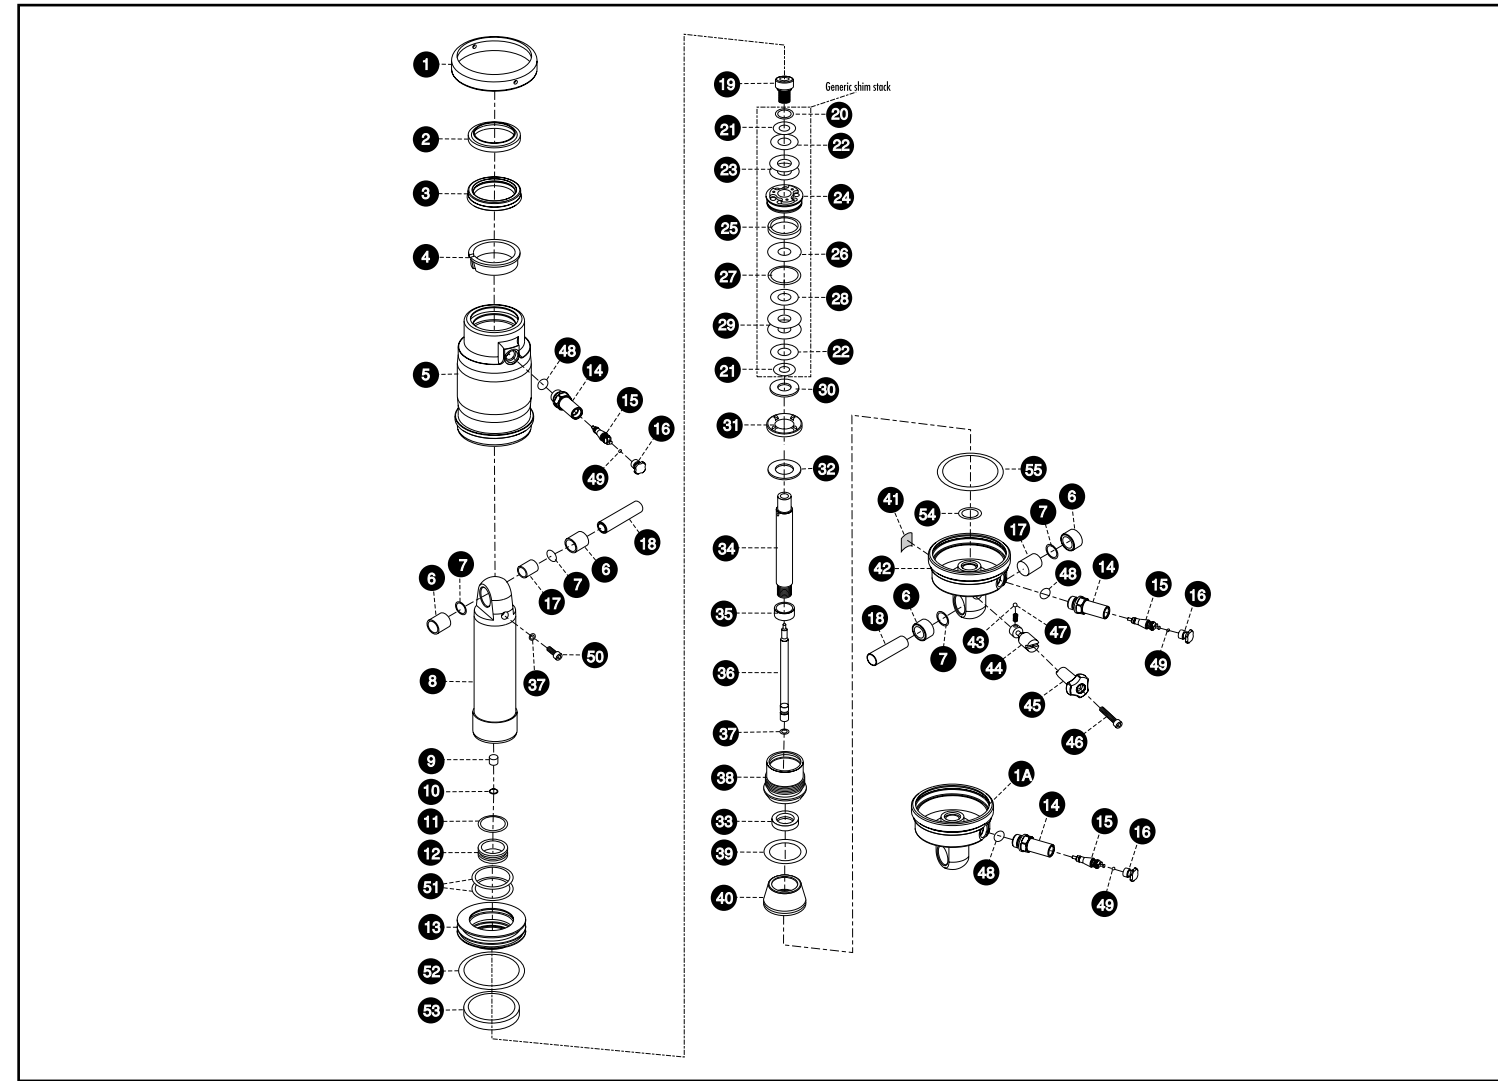

1 Lock Can	200-001611-00	22 Shim	Call RockShox	39 Seal Head O-ring	51106
2 Rod Wiper	430-002226-00	23 Shim	Call RockShox	40 Bottom-out Bumper	56063
3 U-cup	430-002100-00	24 Piston	340-000269-00	41 Decal Cover	660-000380-01
4 Bearing	430-001663-00	25 Piston Ring	51229	42 Shaft Eyelet	200-001532-00
5 Can	Call RockShox	26 Shim	Call RockShox	43 Rebound Detent Ball	210-000078-00
6 Mount Sleeve	Call RockShox	27 Shim	Call RockShox	44 Adjuster Screw	46209
7 Floating Piston	51112	28 Shim	Call RockShox	45 Adjuster Knob	42703
8 Body	Call RockShox	29 Shim	Call RockShox	46 Rebound Knob Screw	620-000362-00
9 Air Valve	440-000754-00	30 Stop Washer	52264	47 Rebound Detent Spring	520-000077-00
10 Ring Aluminum Air Valve	200-000780-00	31 Top Out Pad	52241	48 Air Valve O-ring	630-001457-08
11 Floating Piston O-ring	51111	32 Seal Head Washer	52247	49 Air Cap O-ring	630-001457-05
12 Floating Piston	340-000318-00	33 Seal U-cup	56124	50 Air Plug	620-001362-00
13 Fixed Piston	Call RockShox	34 Shock Shaft, 1.25T	43340	51 Fixed Piston O-ring	630-001452-23
14 Air Valve	200-001745-00	Shock Shaft, 1.50T	43341	52 Quad Ring	630-001680-21
15 Valve Core	620-001907-00	Shock Shaft, 2.0T	43342	53 Glide Ring	430-001918-00
16 Cap	210-001946-00	35 Shaft Bushing	54134	54 Shaft O-ring	630-001457-11
17 Mount Bushing	54133	36 Adjuster Rod, 1.25T	210-001917-00	55 Can O-ring	630-001849-00
18 Mount Spacer	Call RockShox	Adjuster Rod, 1.50T	210-001917-01	1A Shaft Eye, Non-Adjust	200-001532-02
19 Piston Bolt	46102	Adjuster Rod, 2.0	210-001917-02	Shaft Eye, Adjust	200-001532-00
20 Shim	Call RockShox	37 Adjuster Rod O-ring	51216	Shaft Eye, remote	200-001532-01
21 Shim	Call RockShox	38 Seal Head Assembly	100-001650-56