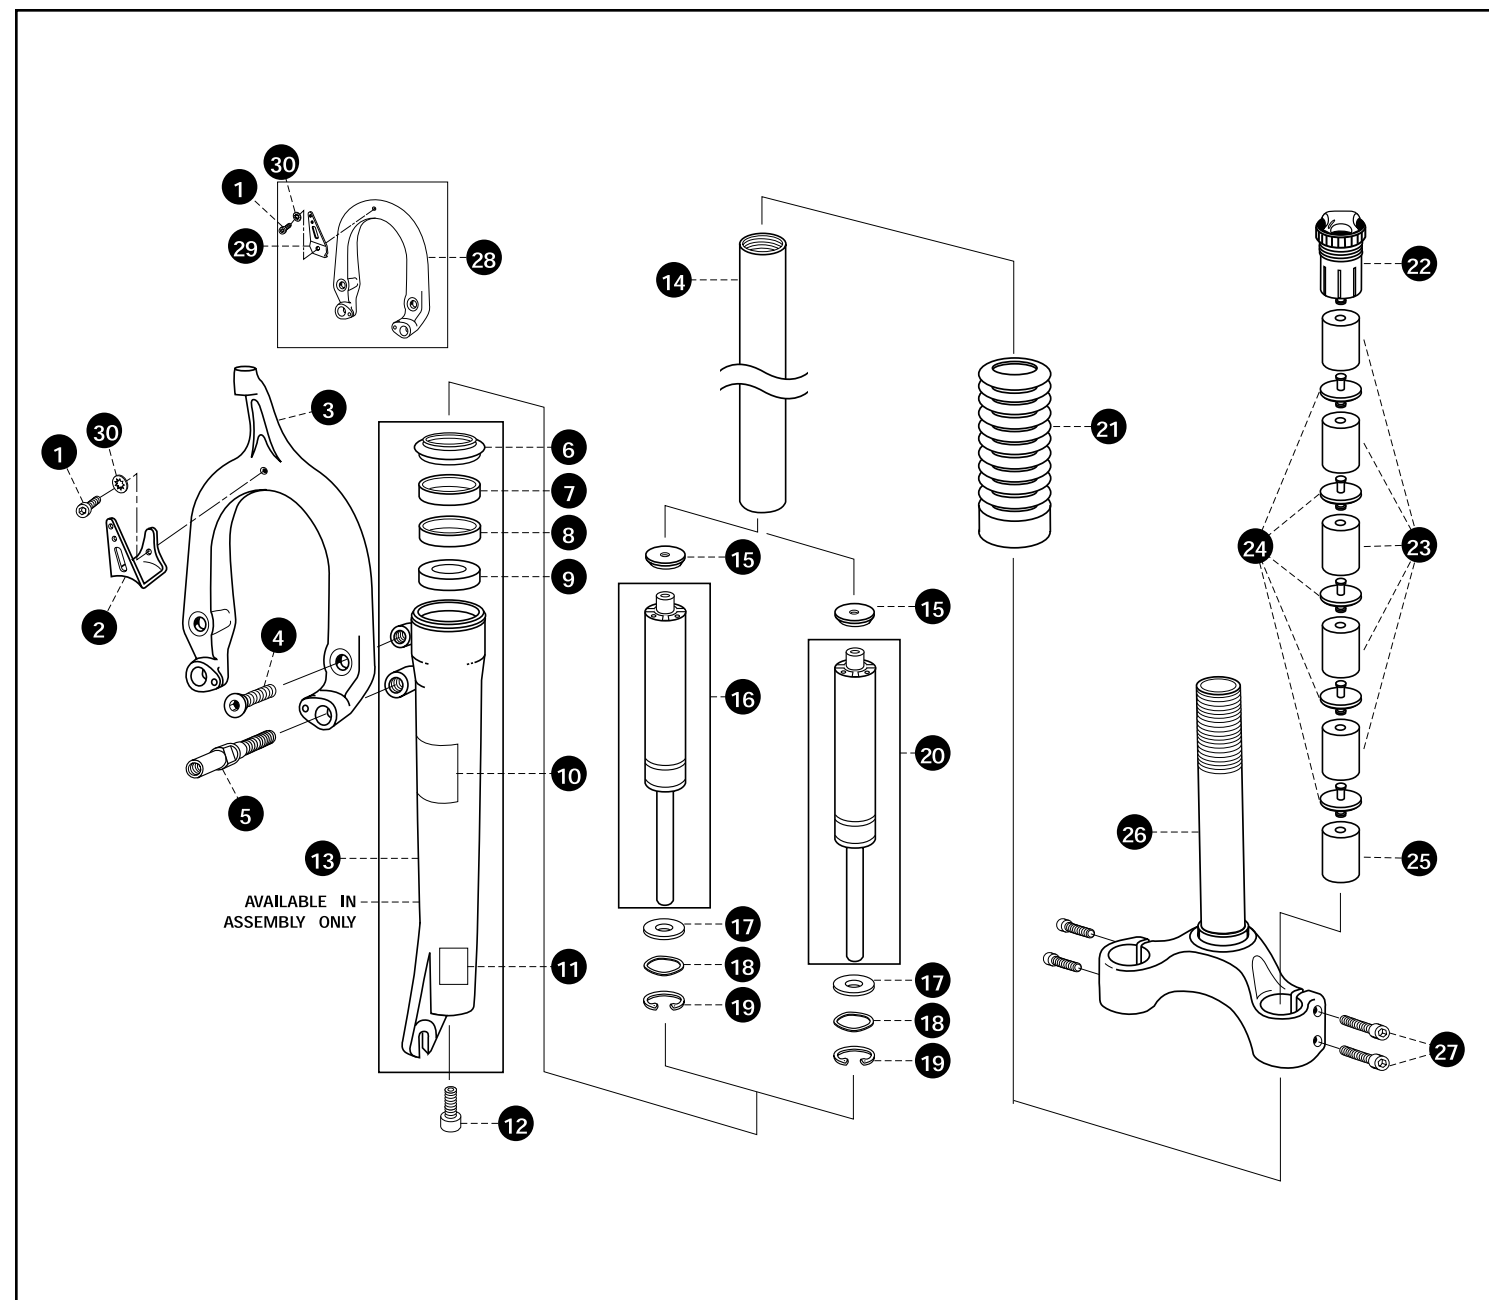

1 Reflector Bracket Screw	47171	15 Shaft End Plate	43120	* 1-1/8 Crwn/Strr 140MM	311408
2 Reflector Bracket	60335	16 Cartridge Assembly, 80mm Adj. (Reb.)	20827	* 1-1/8 Crwn/Strr 170MM	311708
3 Fork Brace, Red w/Cable Hanger	48968	17 Cartridge Washer	52256	* 1-1/8 Crwn/Strr 200MM	312008
4 Brace Bolt	46149	18 Wave Washer	52260	* 1-1/8 Crwn/Strr 230MM	312308
5 Brake Post	48121	19 Cartridge Retaining Ring	50108	†* 1-1/8 Crwn/Strr 265MM	312658
6 Dust Wiper	56105	20 Cartridge Assembly, 80mm Adj. (Comp.)	20826	* 1-1/4 Crwn/Strr 140MM	311404
7 Upper Bushing	54128	21 Fork Boot	56515	* 1-1/4 Crwn/Strr 170MM	311704
8 Lower Bushing	54129	22 Top Cap Assembly	20607	* 1-1/4 Crwn/Strr 200MM	312004
9 Bottom Bumper	56310	23 MCU Spring (5 Firm, Blue)	56315	* 1-1/4 Crwn/Strr 230MM	312304
10 RockShox Decal	57302	24 Judy Jax	52244	†* 1-1/4 Crwn/Strr 265MM	312654
11 Judy DH Decal (L)	57295	25 MCU Spring (1 Soft, Red)	56317	27 Crown Bolt, Steel, 6mm x 20mm	46148
11 Judy DH Decal (R)	57296	26* 1 Crwn/Strr 140MM	311400	28 Fork Brace, Red (w/o Cable Hanger)	48947
12 Hollow Shaft Bolt	46151	* 1 Crwn/Strr 170MM	311700	29 Reflector Bracket for No-hanger Brace	60337
13 Lower Tube Assembly, Red (L)	20510	* 1 Crwn/Strr 200MM	312000	30 Reflector Bracket Lock washer	52222
13 Lower Tube Assembly, Red (R)	20509	* 1 Crwn/Strr 230MM	312300	* Crown/steerer assembly includes 4 bolts	
14 Upper Tube	40919	†* 1 Crwn/Strr 265MM	312650	† Threadless Steerer Tube