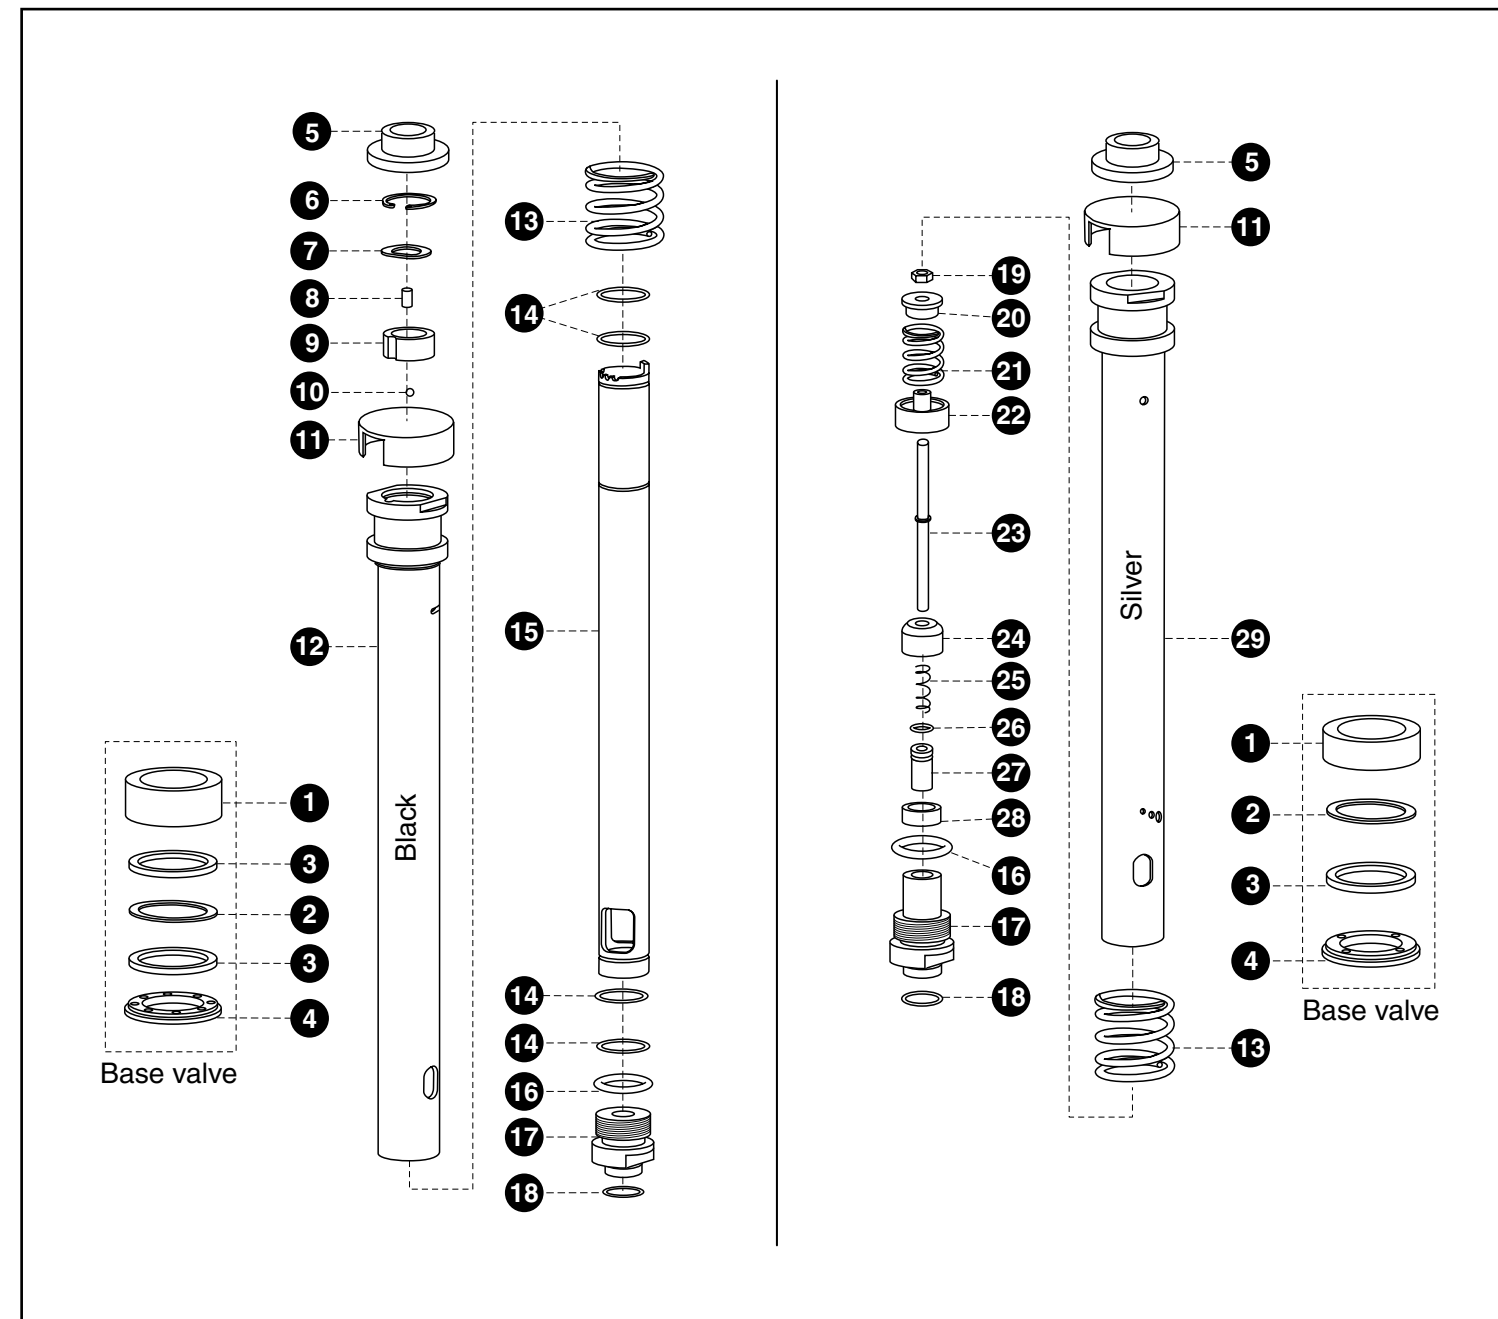

1 Top Cap	210-000407-00	12 Upper Crown, Tall	300-000324-05	25 Shaft Bolt	620-000897-00
2 O-ring, Top Cap	630-000904-00	Upper Crown, Extra Tall	300-000327-05	26 Compression Check Valve Assembly	See next page
3 Preload Spacers	430-000915-00	13 Crown Bolt	46186	27 Upper Crown/Steerer Bolt, M5x0.8x16	46186
4 Volume Spacer	200-002934-00	14 Lower Crown/Steerer Assembly	100-000710-00	28 Crush Washer	430-001565-00
5 O-Ring	630-000904-00	15 Dust Wiper	500-004537-00	29 Fork Stop	410-001561-00
6 Coil Spring, Soft, White	110-004704-00	16 Snap Ring	650-001438-00	30 Crush Washer Retainer	200-001564-00
Coil Spring, Medium, Silver	110-004705-00	17 Oil Seal	500-004176-00	31 Washer	620-001978-00
Coil Spring, Firm, Yellow	110-004706-00	18 Upper Bushing	420-000282-00	32 Axle and Axle Bolt	200-000405-00
Coil Spring, Extra Firm, Red	110-004707-00	19 Lower Bushing	420-003001-00	33 Axle Clamp Bolts	46186
7 Upper Tube	260-000403-00	20 Bottom Out Pad	410-000923-00	34 Decal, Right	660-004175-02
8 Rebound Damper Assembly	See next page	21 Retaining Bolt	620-001977-00	35 Decal, Left	660-004175-03
9 Rebound Check Valve Assembly	See next page	22 V-Brake™ Mount	340-000408-00	36 Seal Washer	610-004177-00
10 Snap Ring	620-000910-00	23 V-Brake™ Mount Brake Post	220-000704-00	37 Spring Isolator Sleeve	200-004285-00
11 Compression Damper Assembly	See next page		or 48131		
12 Upper Crown, Short	300-000325-05	24 Lower Leg Assembly	100-000711-01		

1 Rebound Check Valve Carrier	210-002970-00	12 Rebound Damper Rod	100-004955-00	24 Compression Piston Spring	510-000902-00
Compression Check Valve Carrier	210-002969-00	13 Top Out Spring	510-000922-00	25 Compression Piston	430-000928-00
2 Spring Washer (Wavy Washer)	620-001348-00	14 O-ring, 6mm x1mm	51112	26 Compression Adjuster Rod	200-000926-00
3 Check Plate	430-000919-00	15 Rebound Adjuster Rod Assembly	100-004954-00	27 Rebound Shuttle Valve	430-000927-00
4 Rebound Check Valve	430-000925-10	16 O-ring, 12.5mm x 2.5mm	630-000906-00	28 Shuttle Valve Spring	510-000903-00
5 Spring Retainer, Main	430-001063-00	17 Rebound Threaded End Plug	200-000930-00	29 Compression Piston Retainer	100-004953-00
6 Retaining Ring(Snap Ring)	620-000812-00	18 O-ring, 4mm x 1mm	51322	30 O-ring, 4.5	630-000909-00
7 Spring Washer	620-000901-00	19 Compression Check Valve Carrier	430-001178-00	31 Adjuster Rod End	200-001365-00
8 Index Pin	200-001347-00	20 Compression Check Valve	430-001180-00	32 Compression Threaded End Plug	200-000929-00
9 Index Plate	200-000913-00	21 Compression Damper Rod	200-000914-00		
10 Index Ball, 3/32"	210-000078-00	22 Lock Nut	620-001363-00		
11 Glide Ring, Piston	100-004970-00	23 Compression Spring Retainer	430-000932-00