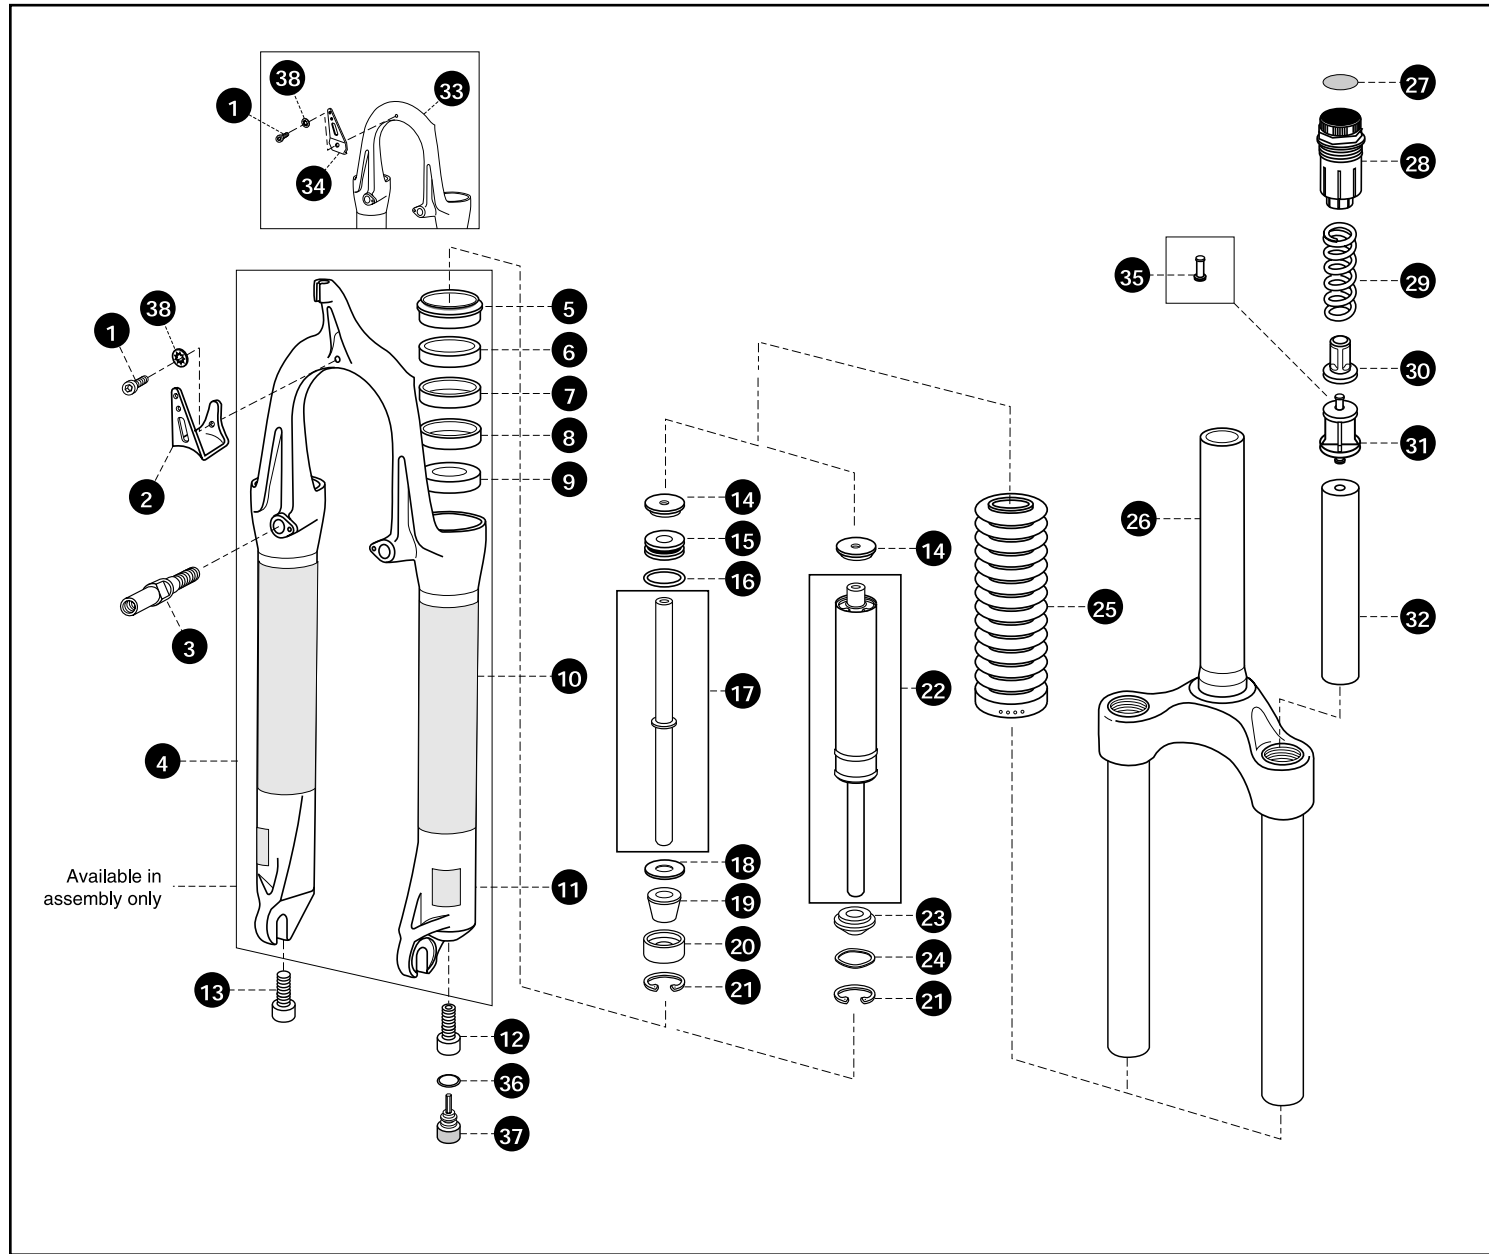

1 Reflector Bracket Screw	47171	17 Neutral Shaft (63mm Travel)	43096
2 Reflector Bracket	60335	Neutral Shaft (80mm Travel)	43098
3 Brake Post, Titanium	48132	18 Flat Washer	52259
4 Lower Leg Assembly, Yellow	20330	19 Top Out Bumper	56302
5 Resi-wiper Top Seal	56065	20 Lower Shaft Guide	43171
6 Seal Spacer	42386	21 Cartridge Retaining Ring	50108
7 Upper Bushing	54128	22 Cartridge Assembly, (63mm Travel)	20850
8 Lower Bushing	54129	Cartridge Assembly, (80mm Travel)	20851
9 Bottom Bumper	56310	23 Cartridge Washer	52265
10 Judy SL Panel Decal	57347	24 Wave Washer	52260
11 Judy SL Decal, (R)	57322	25 Fork Boot	56402
Judy SL Decal, (L)	57227	26* 1 Crwn/Strr/Uppr Tubes265mm	362650
12 Hollow Shaft Bolt, Titanium	46112	* 1-1/8 Crwn/Strr/Uppr265mm	362658
13 Shaft Bolt, Titanium	46195	* 1-1/4 Crwn/Strr/Uppr265mm	362654
14 Shaft End Plate	43120	27 Top Cap Decal	57159
15 Upper Shaft Guide	43116	28 Top Cap Assembly	20608
16 Upper Shaft Guide O-ring	51124	29 Tuning Spring, Soft - Red	44358

Tuning Spring, Medium - Yellow	44359
† Tuning Spring, Firm - Green	44362
Tuning Spring, Extra Firm - Purple	44364
30 Spring Rate Adjuster, 5, Gray	42417
Spring Rate Adjuster, 13, Black	42418
Spring Rate Adjuster, 20, Beige	42419
31 MCU Stop (63mm Travel)	56344
32 MCU Bumper (63mm Travel), 102mm	56127
MCU Bumper (80mm Travel), 117mm	56337
33 Lower Leg Assembly, Yellow, Hangerless	20331
34 Reflector Bracket, Hangerless	60337
35 MCU Adjuster Plate, Nub (80mm Travel)	52245
36 Damping Hand Adjuster O-ring	51203
37 Damping Hand Adjuster Knob	20609
38 Reflector Bracket Lock washer	52222
* Threadless Steerer