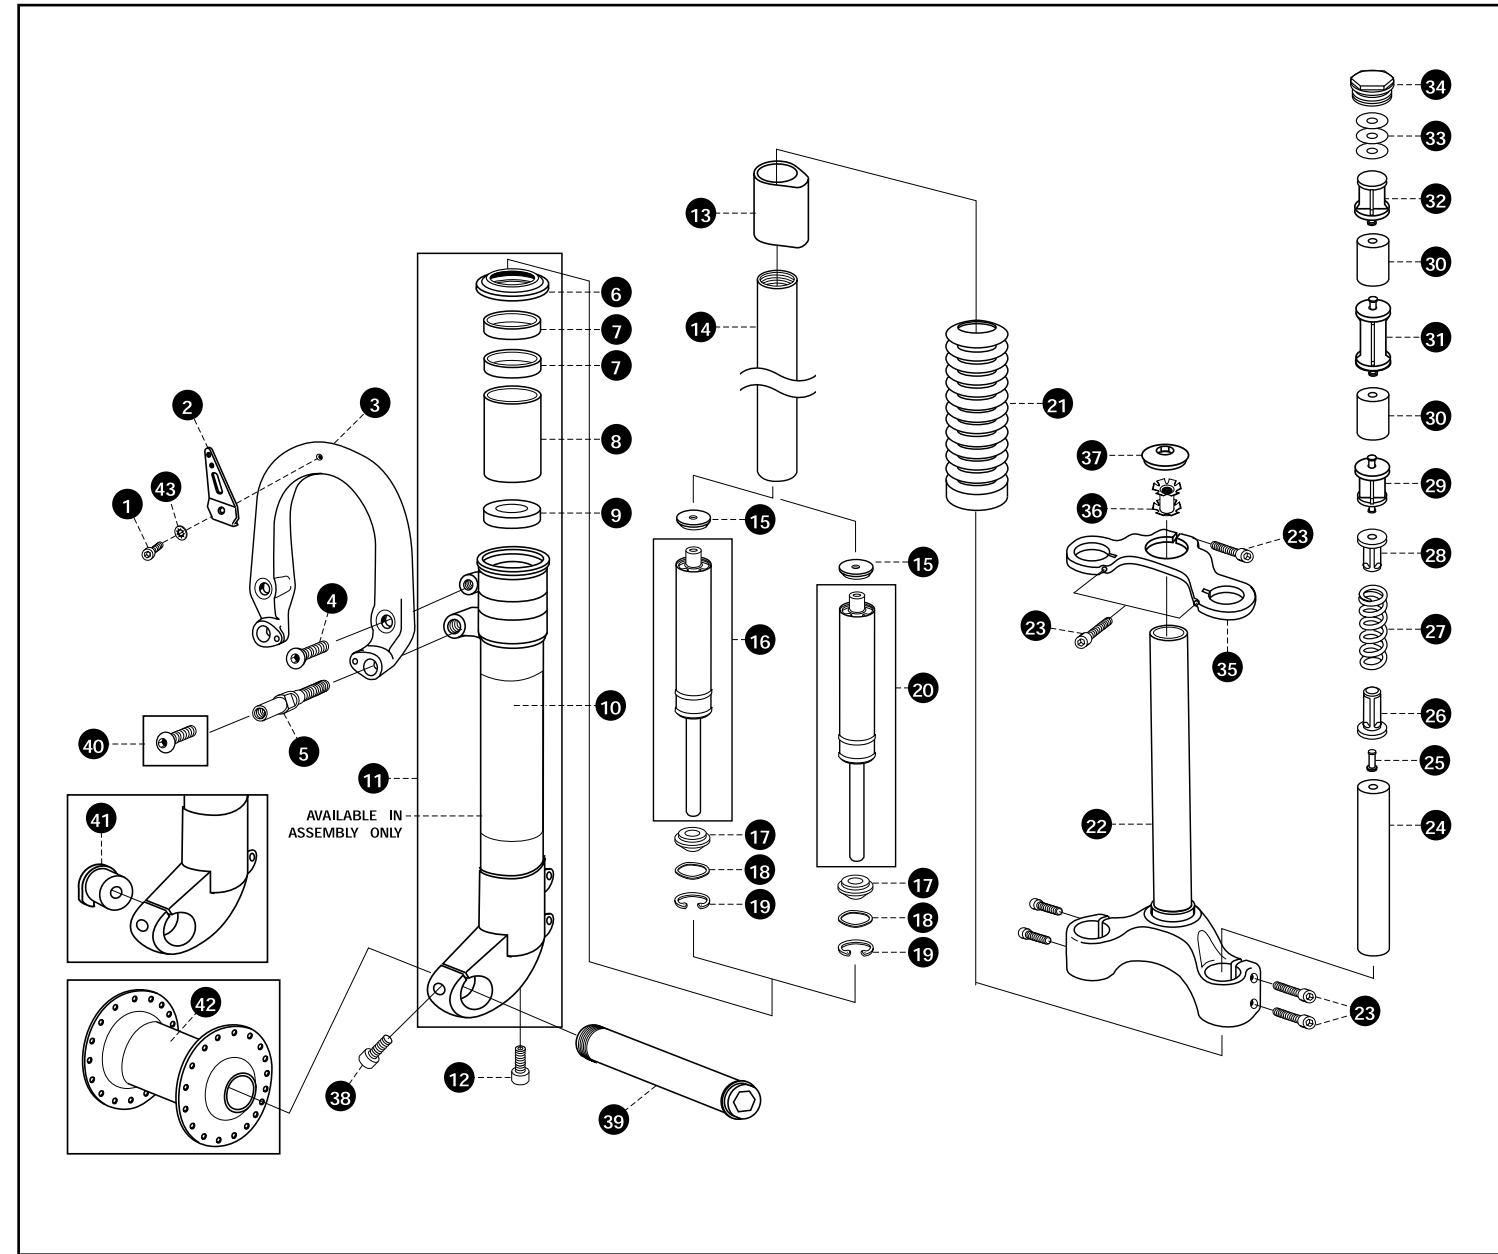

1 Reflector Bracket Screw	47171
2 Reflector Bracket, Hangerless	60337
3 Fork Brace	48968
4 Brace Bolt	46149
5 Brake Post	48121
6 Top Seal	56105
7 Bushing	54128
8 Support, Lower Bushing Sleeve	53167
9 Bottom Bumper	56310
10 Panel Decal, DHO	57480
11 Lower Leg Assembly, Red (R)	20335
Lower Leg Assembly, Red (L)	20334
12 Hollow Shaft Bolt	46107
13 Fork Stop	56067
14 Upper Tube, 19.5 long	40921
Upper Tube	40363
15 Shaft End Plate	42388

16 Cartridge Assembly, 102mm Rebound	20210
17 Cartridge Washer	52265
18 Wave Washer	52260
19 Cartridge Retaining Ring	50108
20 Cartridge Assembly, 102mm Compr.	20209
21 Fork Boot	56066
22* 1-1/8 Crown/Steerer 265	312658-DHO
23 Crown Bolt, M5	46158
24 MCU Bumper, 102mm	56337
25 Nub	52245
26 Spring Rate Adjuster, 13	42418
27 Tuning Spring	44337
28 Spring Rate Adjuster, 20	42419
29 MCU Spacer	56344
30 MCU Spring (Firm, Blue)	56315
31 MCU Spacer	53144
32 MCU Spacer (use w/40921)	53172

MCU Spacer (use w/40363)	53172
33 Preload Shims	52238
34 Top Cap	42429
35 Upper Crown, Tall	42520
Upper Crown, Short	42588
36 Star-Fangled Nut, 1-1/8	42276
37 Stem Cap, 1-1/8	42258
38 Dropout Bolt	46150
39 Axle, 20mm	60625
40 Brace Bolt, M8 for use w/disc brakes	46116
41 Dropout Adapter, Right	43024
Dropout Adapter, Left	43025
42 Boxer Hub, Sold Separately	60624
43 Reflector Bracket Lock washer	52222
* Threadless Steerer