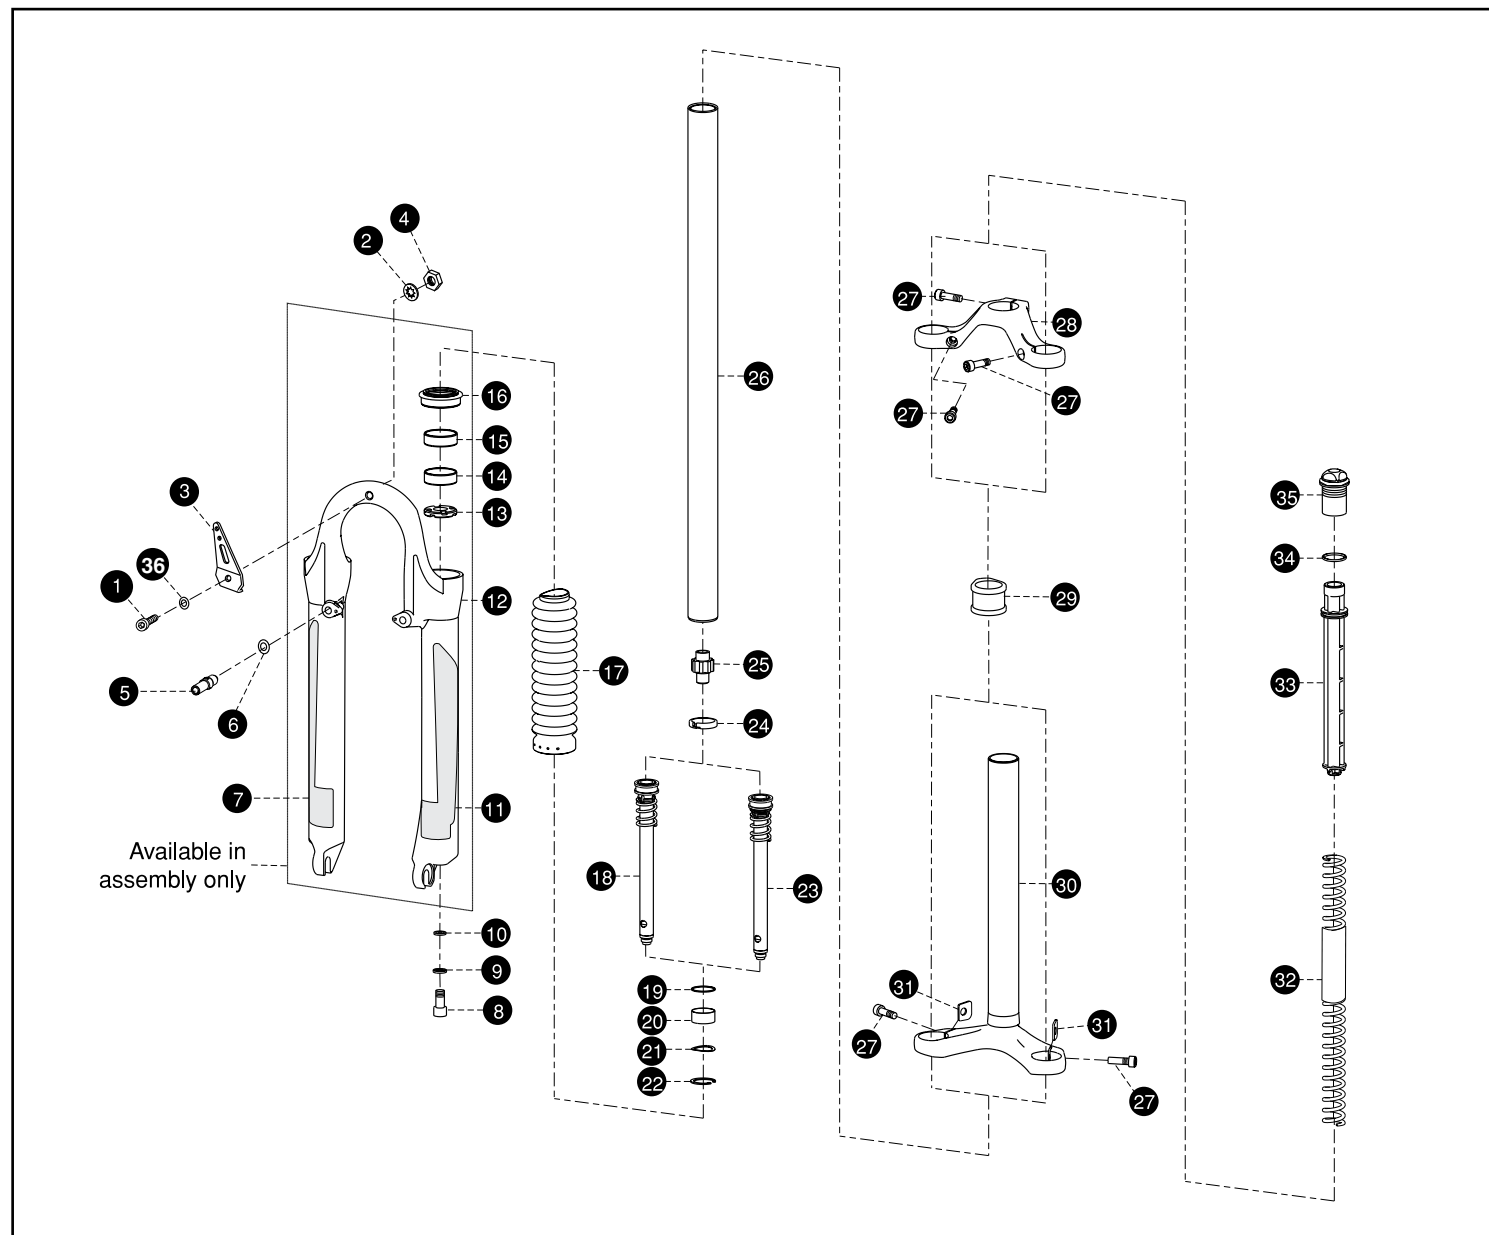

1 Reflector Bracket Bolt	620-001633-00	13 Bottom Bumper	410-001654-00	Upper Crown, Tall (with 3 bolts)	130-002876-82
2 Reflector Bracket Lock washer	52222	14 Lower Bushing	420-002495-02	Upper Crown, Extra Tall (with 3 bolts)	130-002876-83
3 Reflector Bracket, Hangerless	60337	15 Upper Bushing	420-002495-01	29 Fork Stop	56067
4 Reflector Bracket Nut	620-000192-00	16 Seal	500-001992-00	30 1-1/8 Lower Crown/Steel Steerer	130-002519-08†
5 Brake Post	48131	17 Fork Boot	56533	Aluminum Steerer	130-002431-08
6 Brake Post Washer	52261	18 Damper Assembly, 80mm	110-002465-02	31 Lower Crown Shim	610-002091-00
7 Judy XLC Decal, Red/Yellow, Right	660-001776-01	Damper Assembly, 100mm	110-002465-03*	32 Coil Spring, Soft, Yellow	510-001379-02*
Judy XLC Decal, Black/Blue, Right	660-001776-03	19 Shaft Guide Retainer	530-001600-00	Coil Spring, Medium, Red	510-001379-03
8 Shaft Bolt, M8x16	46120	20 Shaft Guide	430-001378-01	Coil Spring, Firm, Black	510-001379-04
Shaft Bolt, M6	46148	21 Wave Washer	52660	33 Spring Spacer	430-001343-00
9 Crush Washer Retainer	210-001545-00	22 Retaining Ring	50108	34 Washer	
10 Crush Washer, 6mm	210-001548-00	23 Plunger Assembly, 80mm	110-002464-02	35 Top Cap	100-004652-00
Judy XLC Decal, Red/Yellow, Left	660-001776-02	Plunger Assembly, 100mm	110-002464-03*	Top Cap, Alloy	430-001875-00
Judy XLC Decal, Black/Blue, Left	660-001776-04	24 Glide Ring, Black	430-000184-02	36 Washer	620-000585-00
12 Lower Leg Assy, Black, W/DB, NH	100-004785-00	25 Spring Retainer	430-001185-00		
Lower Leg Assy, Red, W/DB, NH	100-004785-02	26 Upper Tube	260-00424-00		
Lower Leg Assy, Yellow, W/DB, NH	100-004785-04	27 Crown Bolts	46148		
Lower Leg Assy, Blue, W/DB, NH	100-004785-07	28 Upper Crown, Short (with 3 bolts)	130-002876-81		

* Long Travel Part
† Comes with 2 crown bolts and 2 shims