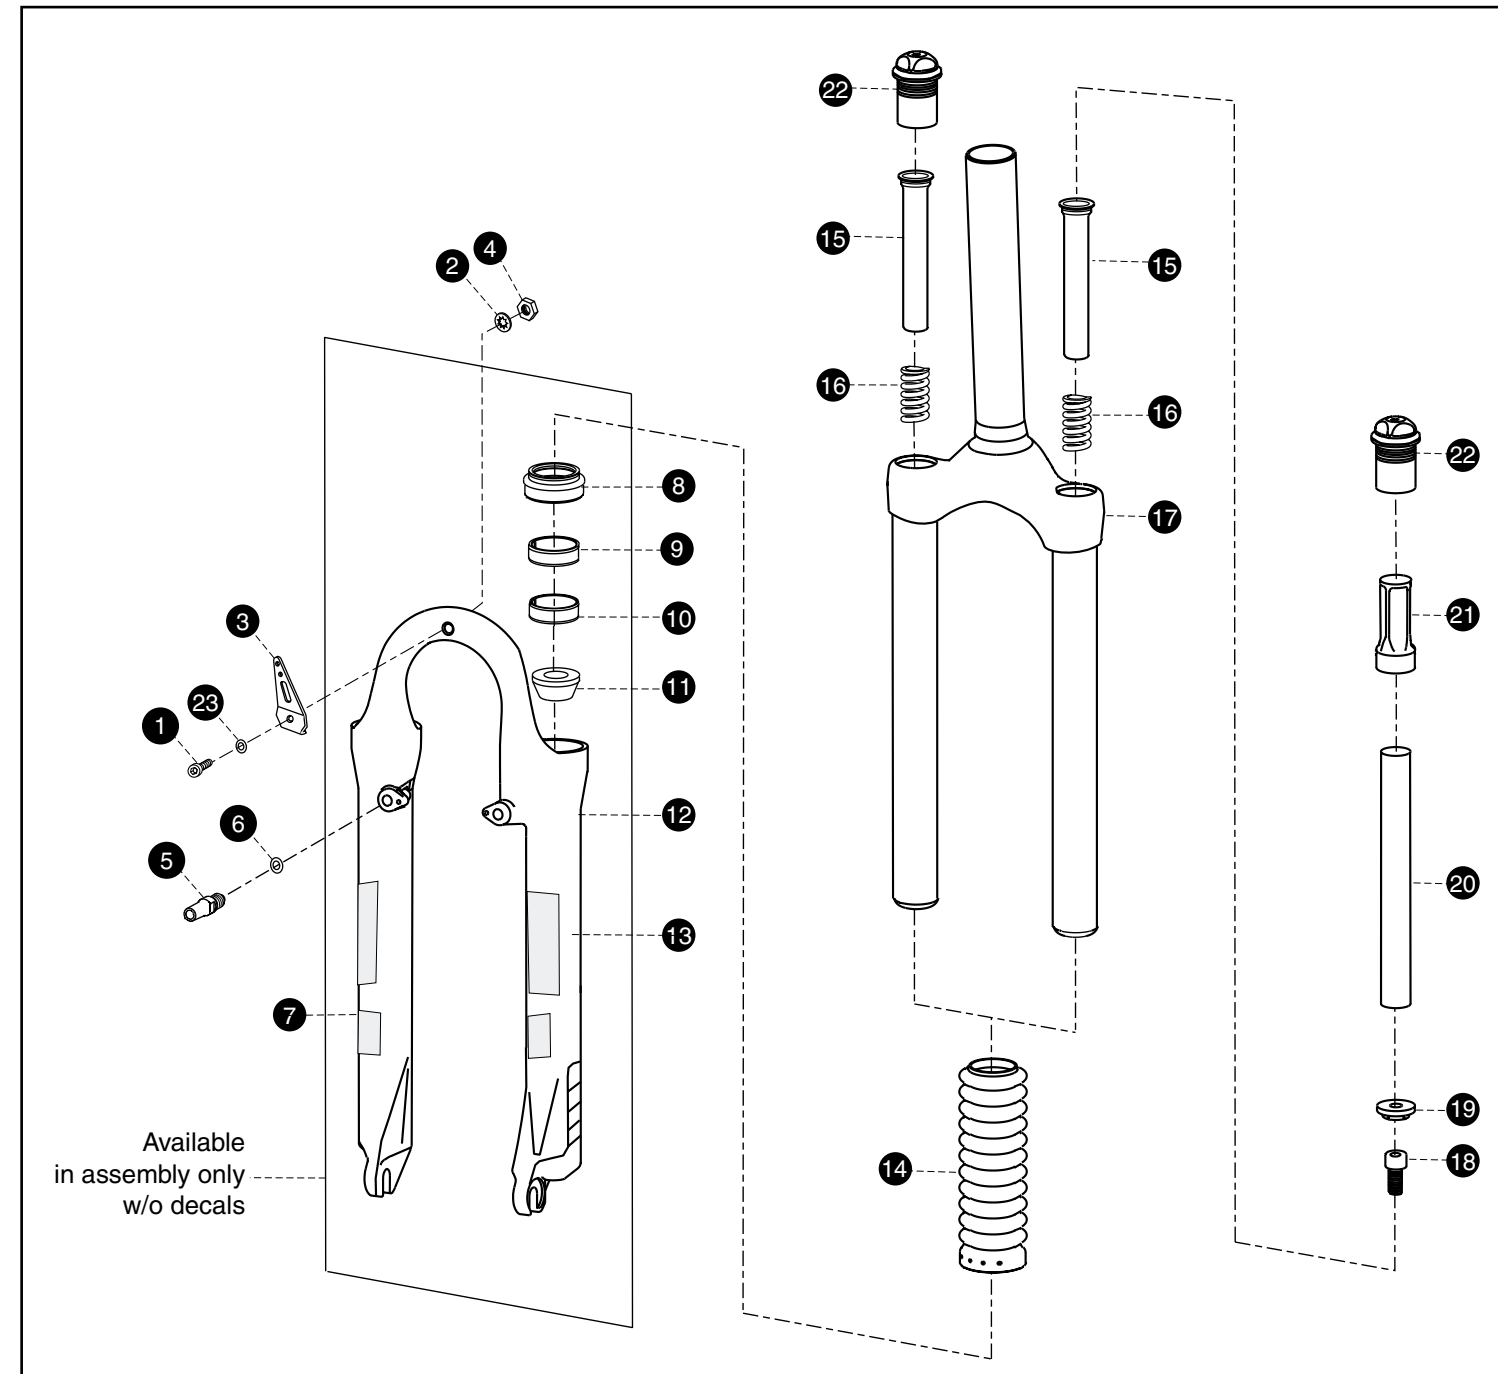

Seat Post

- |   |                                |   |                                |
|---|--------------------------------|---|--------------------------------|
| 1 Jett Lower Shaft Bolt<br>Jett Lower Shaft Bolt (bag-o-20) | 110-004900-10<br>110-004900-00 | 4 Spring Spacer   | 100-005026-00                  |
| 2 Jett Decals, Right  | 660-004477-00                  | 5 Adjustable Top Cap Assy<br>Adjustable Top Cap Assy (bag-o-10) | 110-004902-05<br>110-004902-00 |
| 3 Jett Decals, Left   | 660-004477-01                  |   |                                |