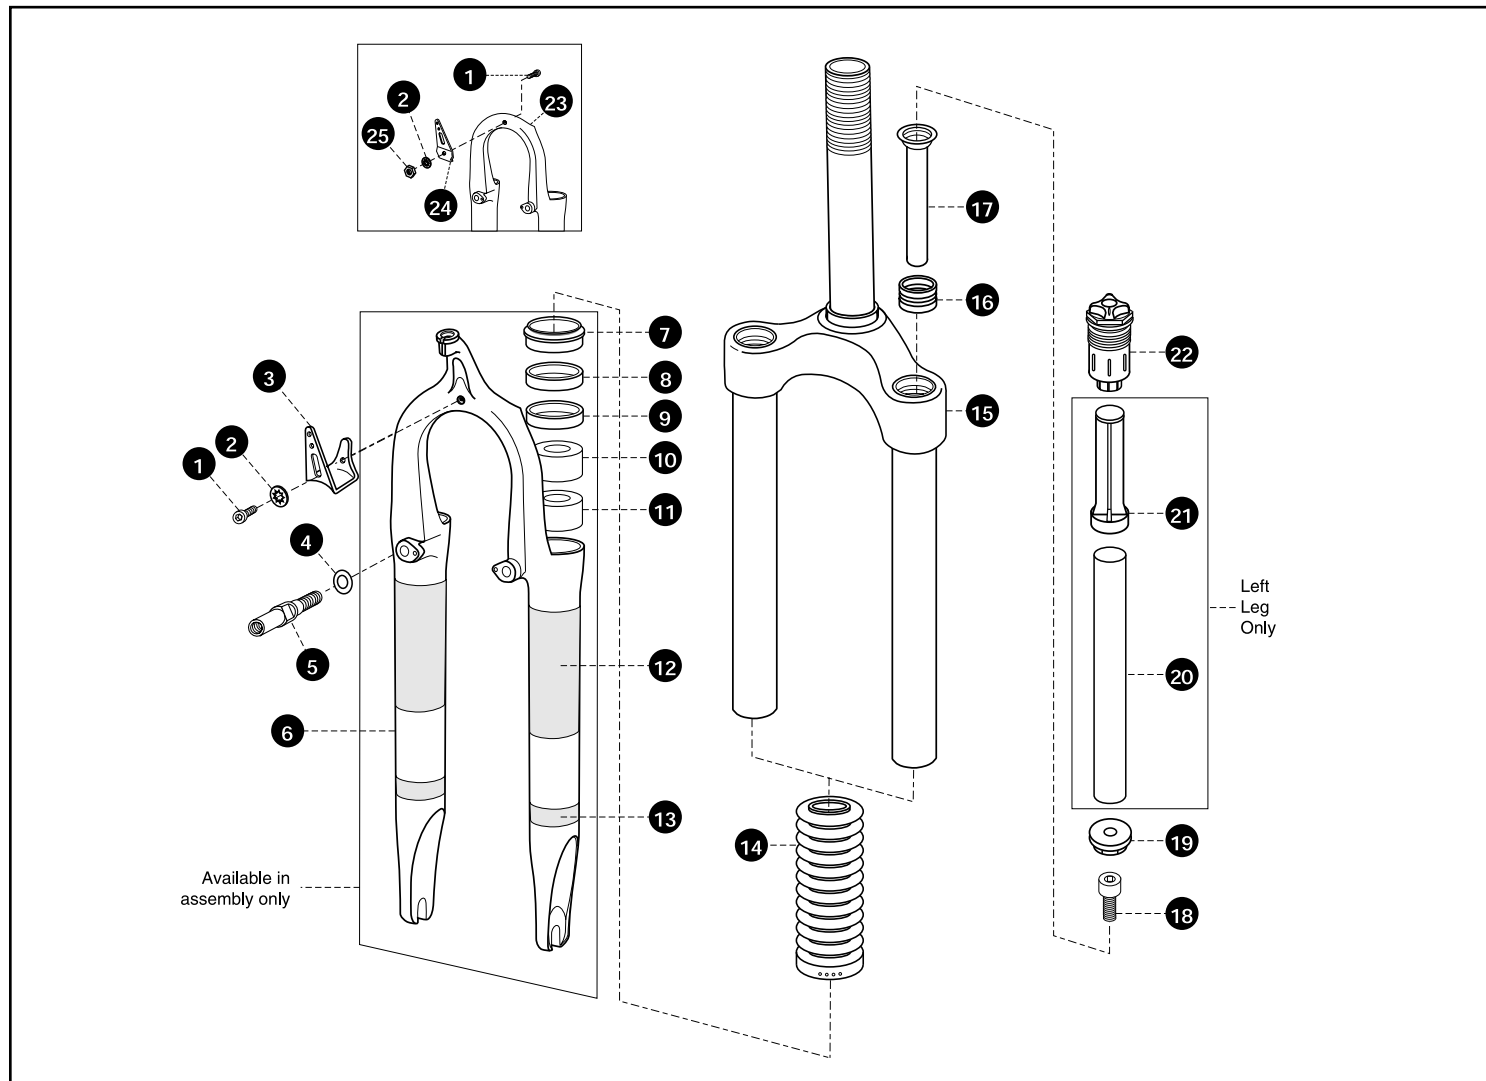

1 Reflector Bracket Screw	47171	13 Indy S Band Decal	660-000565-00	Crwn/Strr/Upper Tubes 1 1/4"x265mm†	332654-7
2 Reflector Bracket Lock Washer	52222	14 Fork Boot, Standard Travel	56524	16 Top Out Bumper	56332
3 Reflector Bracket, Hangerless	50335	15 Crwn/Strr/Upper Tubes 1"x140mm	331400-7	17 Plunger, Std	42256
4 Brake Post Washer	52261	Crwn/Strr/Upper Tubes 1"x170mm	331700-7	18 Plunger Bolt	46119
5 Brake Post	48131	Crwn/Strr/Upper Tubes 1"x200mm	332000-7	19 Plunger Cap	42246
6 Lower Tube Assy, Hanger, Black	100-000598-00	Crwn/Strr/Upper Tubes 1"x230mm	332300-7	20 Indy S Compression Bumper, Yellow	56356
7 Indy Main Seal	56346	Crwn/Strr/Upper Tubes 1"x265mm†	332650-7	21 Spring Spacer, Indy S	430-000237-005
8 Upper Bushing	54125	Crwn/Strr/Upper Tubes 1 1/8"x140mm	331408-7	22 Top Cap Assy	100-001830-00
9 Lower Bushing, 1.0"	54131	Crwn/Strr/Upper Tubes 1 1/8"x170mm	331708-7	23 Lower Tube Assy, Hangerless, Black	100-000598-01
10 Bumper Bottom, Indy S	56355	Crwn/Strr/Upper Tubes 1 1/8"x200mm	332008-7	24 Reflector Bracket (Hangerless)	60337
11 Indy S Travel Spacer	42644	Crwn/Strr/Upper Tubes 1 1/8"x230mm	332308-7	25 Reflector Bracket Nut	620-000192-00
12 Indy S Panel Decal, Black/Grey	660-000257-00	Crwn/Strr/Upper Tubes 1 1/8"x265mm†	332658-7	† Threadless Steerer