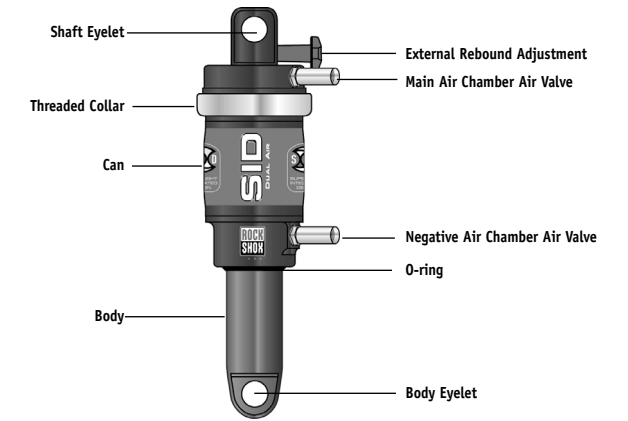

SID Rear Shock