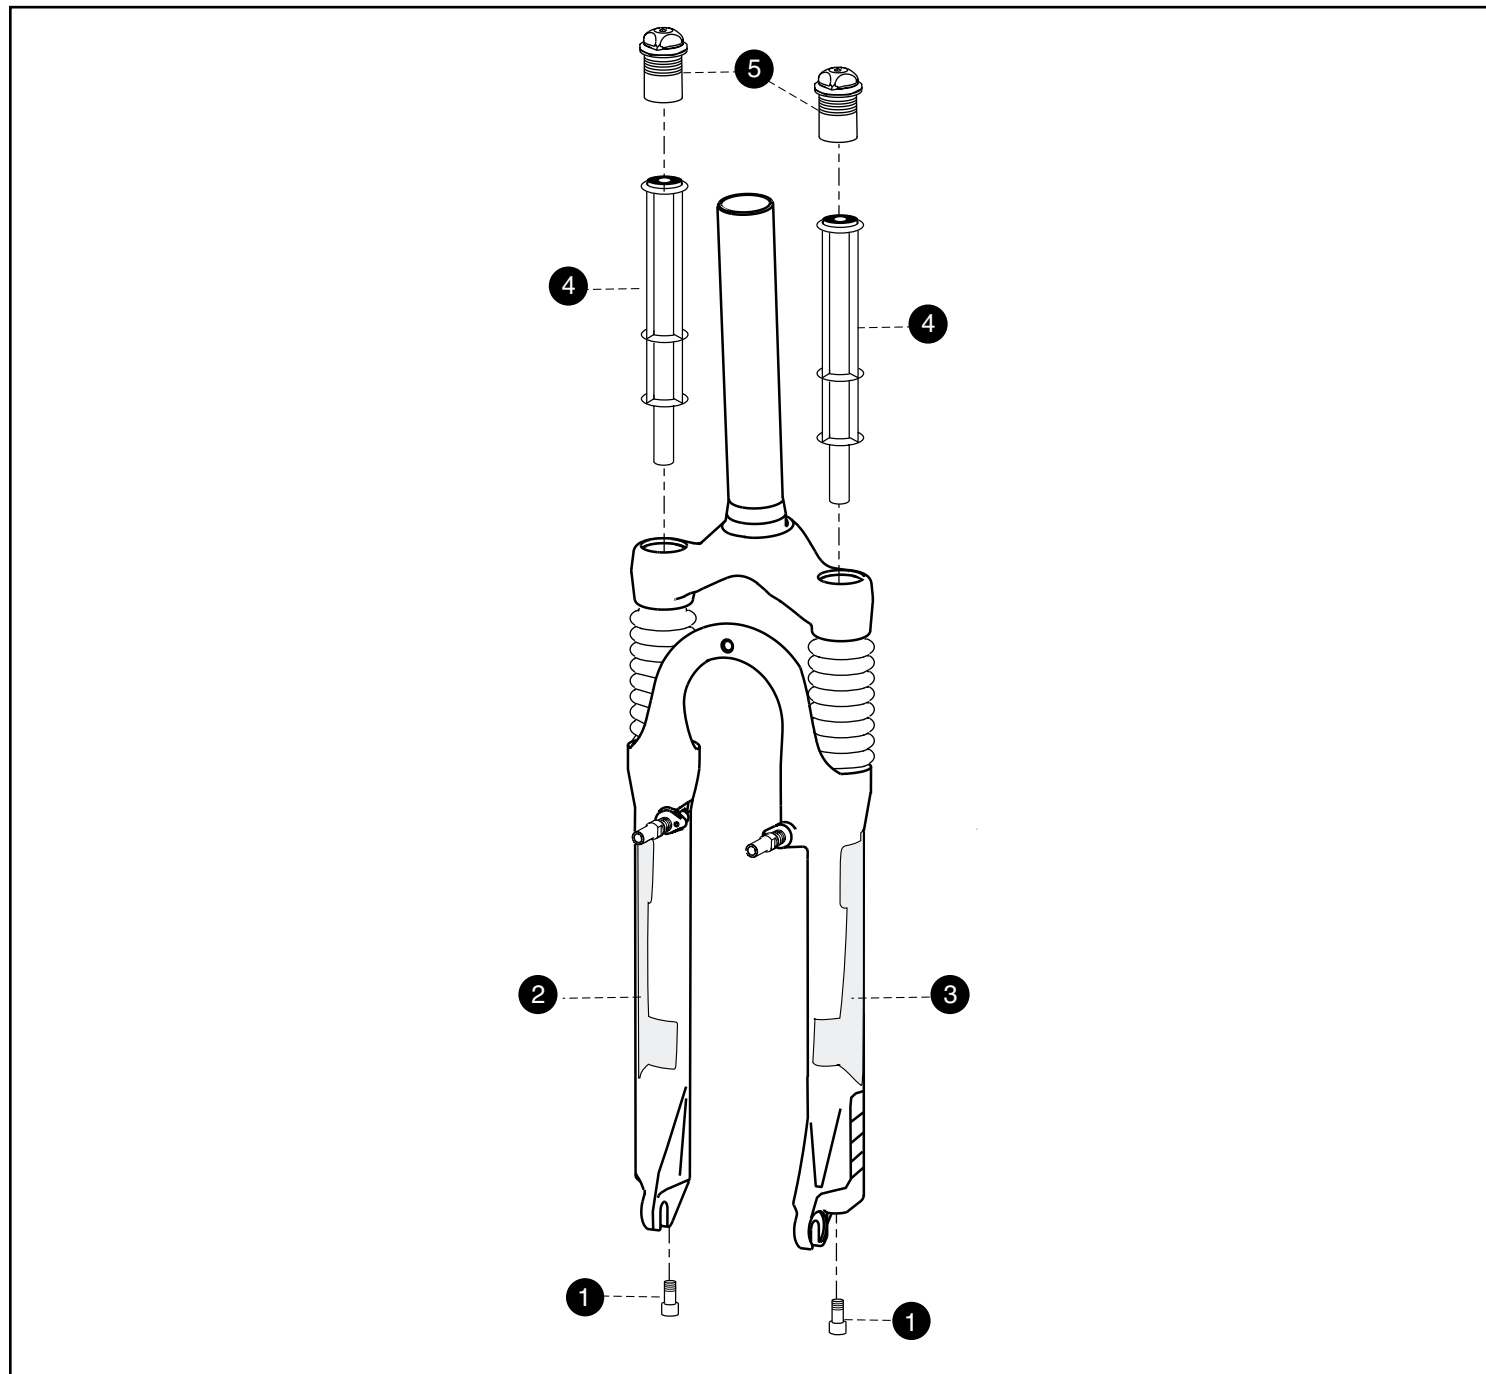

Seat Post

- |   |                                |   |                                |
|---|--------------------------------|---|--------------------------------|
| 1 Jett Lower Shaft Bolt<br>Jett Lower Shaft Bolt (bag-o-20) | 110-004900-10<br>110-004900-00 | 4 Spring Spacer   | 100-005026-00                  |
| 2 Jett Decals, Right  | 660-004477-00                  | 5 Adjustable Top Cap Assy<br>Adjustable Top Cap Assy (bag-o-10) | 110-004902-05<br>110-004902-00 |
| 3 Jett Decals, Left   | 660-004477-01                  |   |                                |