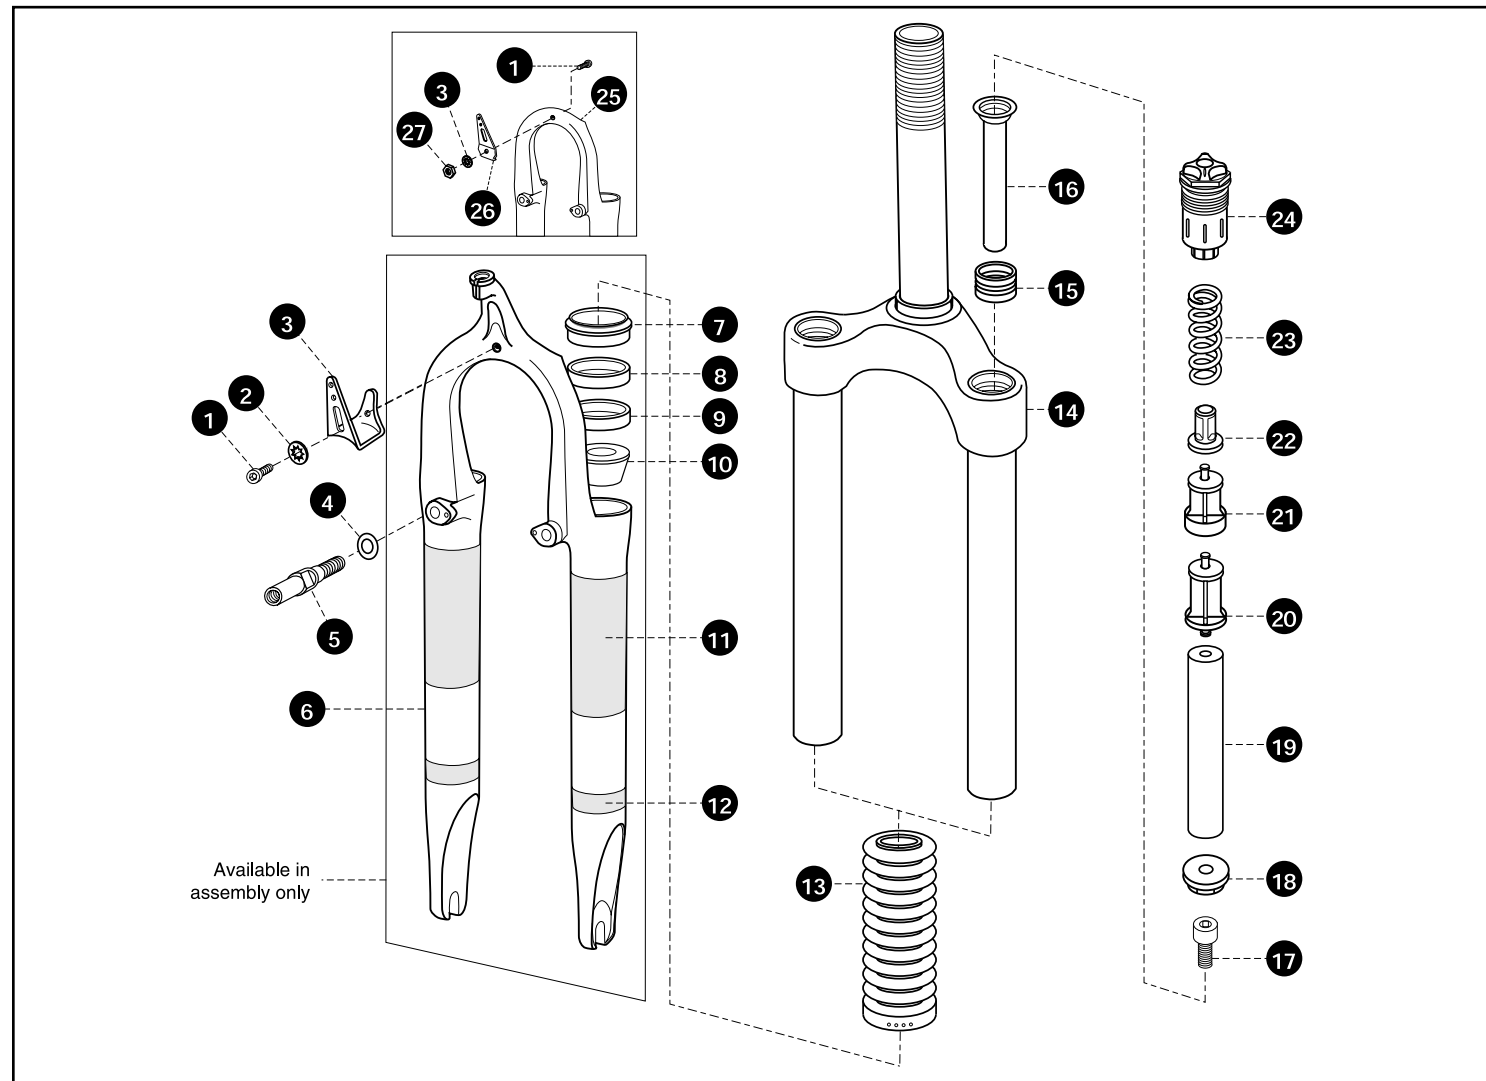

1 Reflector Bracket Screw	47171
2 Reflector Bracket Lock Washer	52222
3 Reflector Bracket, Hangerless	60335
4 Brake Post Washer	52261
5 Brake Post	48131
6 Lower Tube Assy, Hanger, Cream	100-000601-01
Lower Tube Assy, Hanger, Black	110-002295-00
7 Indy Main Seal	56346
8 Upper Bushing	54125
9 Lower Bushing	54131
10 Bottom Bumper, Indy	52252
11 Indy C Panel Decal, Black	660-000259-00
Indy C Panel Decal, White	660-000259-01
12 Indy C Band Decal	660-000258-01
13 Fork Boot, Long Travel	56516*
Fork Boot, Regular Travel	56524
14 Crwn/Strr/Upper Tubes 1"x140mm	331400-7
Crwn/Strr/Upper Tubes 1"x170mm	331700-7
Crwn/Strr/Upper Tubes 1"x200mm	332000-7
Crwn/Strr/Upper Tubes 1"x230mm	332300-7
Crwn/Strr/Upper Tubes 1"x265mm†	332650-7
Crwn/Strr/Upper Tubes 1 1/8"x140mm	331408-7
Crwn/Strr/Upper Tubes 1 1/8"x170mm	331708-7
Crwn/Strr/Upper Tubes 1 1/8"x200mm	332008-7
Crwn/Strr/Upper Tubes 1 1/8"x230mm	332308-7
Crwn/Strr/Upper Tubes 1 1/8"x265mm†	332658-7
Crwn/Strr/Upper Tubes 1 1/4"x265mm†	332654-7
15 Top Out Bumper	56332
16 Plunger, Long Travel	42384*
17 Plunger Bolt	46119
18 Plunger Cap	42246
19 MCU Bumper, Butterscotch	56337

20 Spacer, MCU, Indy, Long Travel	42416
21 Spacer, Urethane, Indy	56128-05
22 Spring Rate Adjuster, Firm, 5mm, Gray	42417
Spring Rate Adjuster, Std, 13mm, Black	42418
Spring Rate Adjuster, Soft, 20mm, Beige	42419*
23 Tuning Spring, Soft - Red	44358
Tuning Spring, Medium - Yellow	44359*
Tuning Spring, Firm - Green	44362
Tuning Spring, Extra Firm - Purple	44364
24 Top Cap Assy	100-001830-00
25 Lower Tube Assy, Hangerless, Cream	100-000599-00
Lower Tube Assy, Hangerless, Black	100-000600-00
26 Reflector Bracket (Hangerless)	60337
27 Reflector Bracket Nut	620-000192-00
* Indicates Standard Part	
† Indicates Threadless Steerer