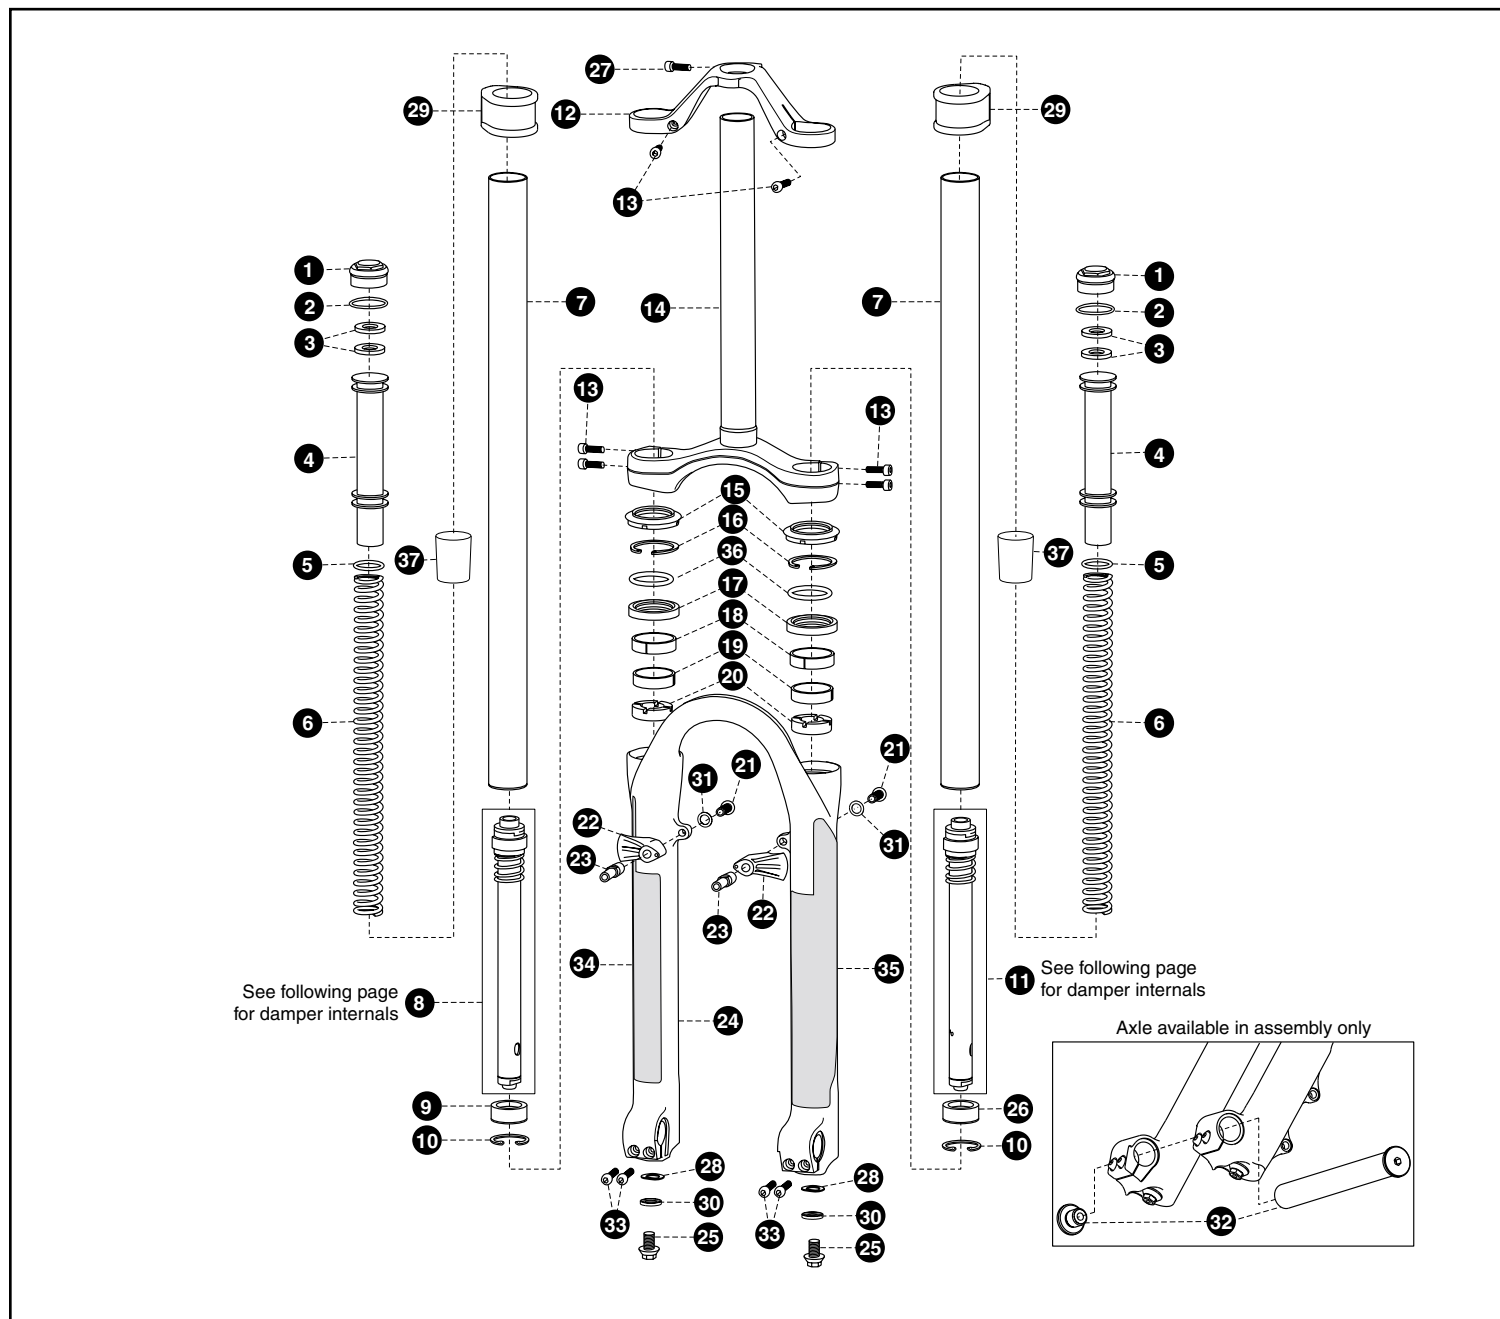

1 Top Cap	210-000407-00	12 Upper Crown, Tall	300-000324-05	25 Shaft Bolt	620-000897-00
2 O-ring, Top Cap	630-000904-00	Upper Crown, Extra Tall	300-000327-05	26 Compression Check Valve Assembly	See next page
3 Preload Spacers	430-000915-00	13 Crown Bolt	46186	27 Upper Crown/Steerer Bolt, M5x0.8x16	46186
4 Volume Spacer	200-002934-00	14 Lower Crown/Steerer Assembly	100-000710-00	28 Crush Washer	430-001565-00
5 O-Ring	630-000904-00	15 Dust Wiper	500-004537-00	29 Fork Stop	410-001561-00
6 Coil Spring, Soft, White	110-004704-00	16 Snap Ring	650-001438-00	30 Crush Washer Retainer	200-001564-00
Coil Spring, Medium, Silver	110-004705-00	17 Oil Seal	500-004176-00	31 Washer	620-001978-00
Coil Spring, Firm, Yellow	110-004706-00	18 Upper Bushing	420-000282-00	32 Axle and Axle Bolt	200-000405-00
Coil Spring, Extra Firm, Red	110-004707-00	19 Lower Bushing	420-003001-00	33 Axle Clamp Bolts	46186
7 Upper Tube	260-000403-00	20 Bottom Out Pad	410-000923-00	34 Decal, Right	660-004175-02
8 Rebound Damper Assembly	See next page	21 Retaining Bolt	620-001977-00	35 Decal, Left	660-004175-03
9 Rebound Check Valve Assembly	See next page	22 V-Brake™ Mount	340-000408-00	36 Seal Washer	610-004177-00
10 Snap Ring	620-000910-00	23 V-Brake™ Mount Brake Post	220-000704-00	37 Spring Isolator Sleeve	200-004285-00
11 Compression Damper Assembly	See next page		or 48131		
12 Upper Crown, Short	300-000325-05	24 Lower Leg Assembly	100-000711-01		

1 Rebound Check Valve Carrier	210-002970-00	12 Rebound Damper Rod	100-004955-00	24 Compression Piston Spring	510-000902-00
Compression Check Valve Carrier	210-002969-00	13 Top Out Spring	510-000922-00	25 Compression Piston	430-000928-00
2 Spring Washer (Wavy Washer)	620-001348-00	14 O-ring, 6mm x1mm	51112	26 Compression Adjuster Rod	200-000926-00
3 Check Plate	430-000919-00	15 Rebound Adjuster Rod Assembly	100-004954-00	27 Rebound Shuttle Valve	430-000927-00
4 Rebound Check Valve	430-000925-10	16 O-ring, 12.5mm x 2.5mm	630-000906-00	28 Shuttle Valve Spring	510-000903-00
5 Spring Retainer, Main	430-001063-00	17 Rebound Threaded End Plug	200-000930-00	29 Compression Piston Retainer	100-004953-00
6 Retaining Ring(Snap Ring)	620-000812-00	18 O-ring, 4mm x 1mm	51322	30 O-ring, 4.5	630-000909-00
7 Spring Washer	620-000901-00	19 Compression Check Valve Carrier	430-001178-00	31 Adjuster Rod End	200-001365-00
8 Index Pin	200-001347-00	20 Compression Check Valve	430-001180-00	32 Compression Threaded End Plug	200-000929-00
9 Index Plate	200-000913-00	21 Compression Damper Rod	200-000914-00		
10 Index Ball, 3/32"	210-000078-00	22 Lock Nut	620-001363-00		
11 Glide Ring, Piston	100-004970-00	23 Compression Spring Retainer	430-000932-00