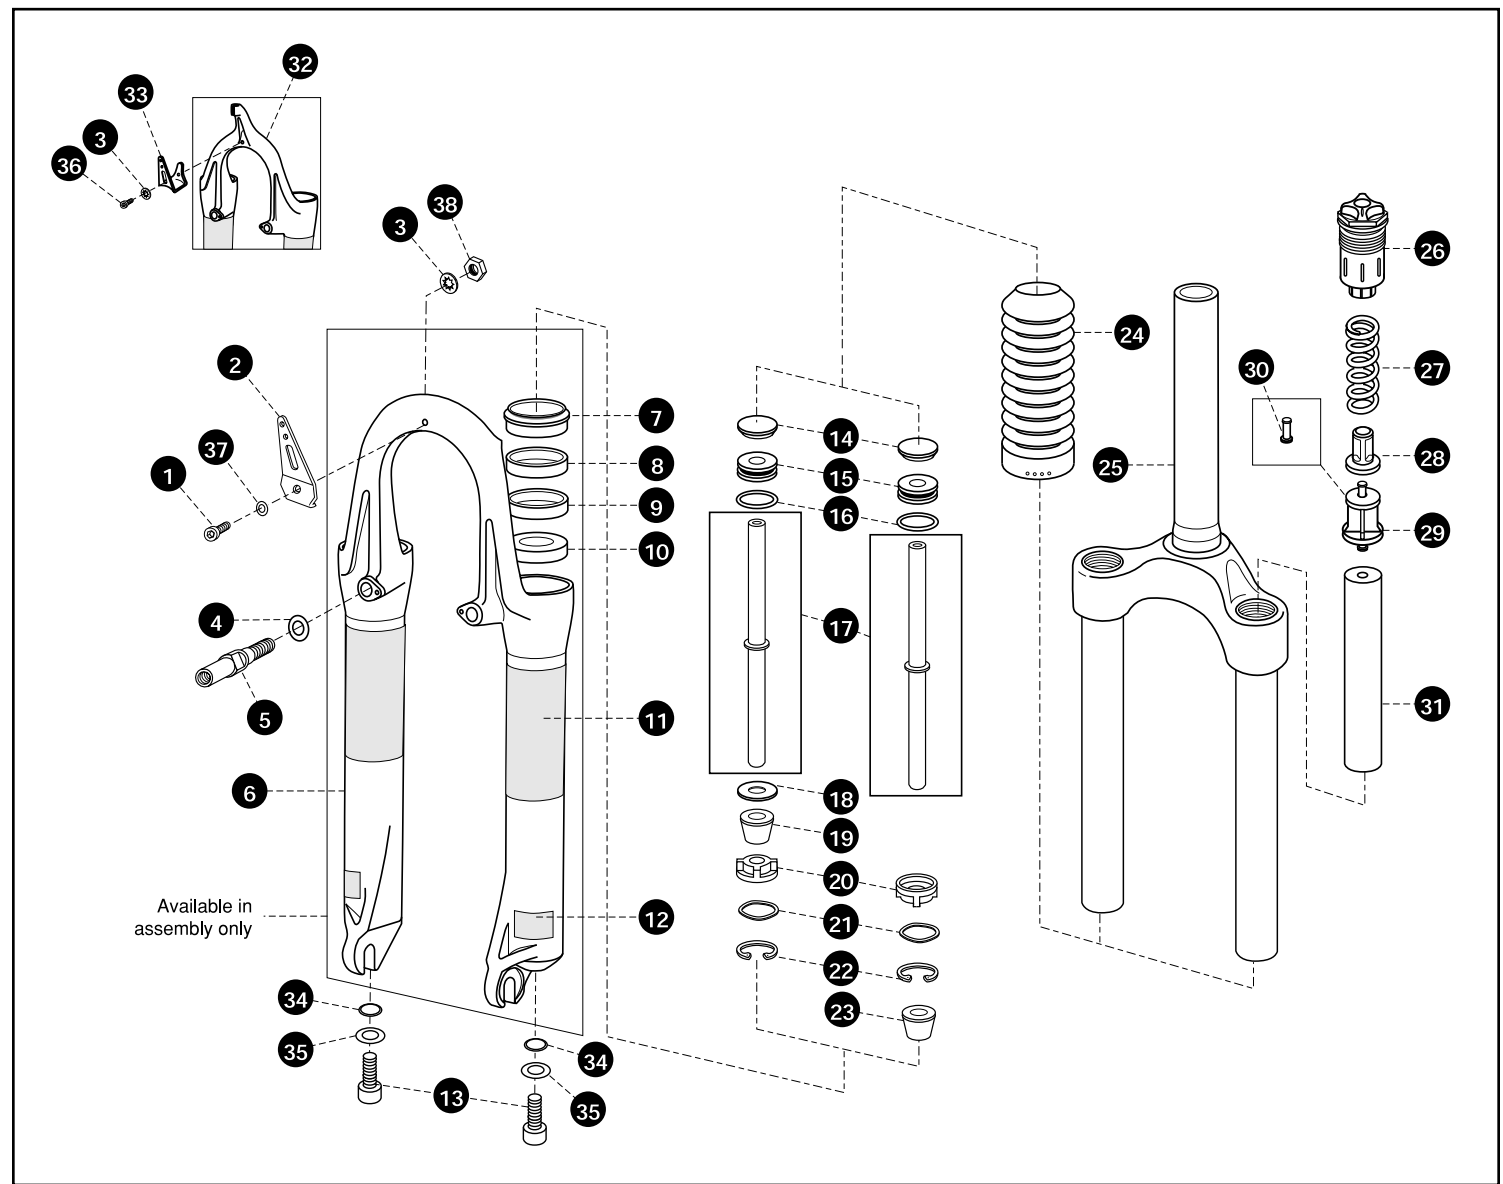

1 Reflector Bracket Bolt	620-001633-00	18 Flat Washer	52259	Tuning Spring, Firm - Green	44362
2 Reflector Bracket, Hangerless	60337	19 Top Out Bumper	410-000026-00	Tuning Spring, Extra Firm - Purple	44364
3 Reflector Bracket Lock washer	52222	20 Lower Shaft Guide	43174	28 Spring Rate Adjuster, 5	430-001415-05
4 Brake Post Washer	52261	21 Wave Washer	52260	Spring Rate Adjuster, 13	430-001416-13
5 Brake Post	48131	22 Cartridge Retaining Ring	50108	Spring Rate Adjuster, 20	42419-02
6 Lower Leg Assy, Hangerless, Cream	100-000617-00	23 Bottom Out Bumper	410-000026-00	29 MCU Spacer, 63mm Travel	56344
Lower Leg Assy, Hangerless, Black	100-004784-00	24 Fork Boot (63/80mm Travel)	56402	30 MCU Spacer, 80mm Travel	52245
7 Resi-wiper Top Seal	500-000820-00	25 1" Crown/Steerer/Uppers 140mm	301400-8	31 MCU Bumper (63mm-soft)	450-000784-03
8 Upper Bushing	420-002495-01	1" Crown/Steerer/Uppers 170mm	301700-8	MCU Bumper (80mm-soft)	450-000784-02
9 Lower Bushing	420-002495-02	1" Crown/Steerer/Uppers 200mm	302000-8	MCU Bumper (63mm-firm)	56127
10 Bottom Bumper	410-000027-40	1" Crown/Steerer/Uppers 230mm	302300-8	MCU Bumper (80mm-firm)	56337
11 Judy T2 Panel Decal, Black Leg	660-000442-00	1" Crown/Steerer/Uppers 265mm †	302650-8	32 Lower Leg Assy, Hanger, Cream	100-000957-00
Judy T2 Panel Decal, Cream Leg	660-000441-00	1-1/8" Crown/Steerer/Uppers 140mm	301408-8	Lower Leg Assy, Hanger, Black	100-000958-00
12 Judy T2 Decal (L&R)	660-000564-00	1-1/8" Crown/Steerer/Uppers 170mm	301708-8	33 Reflector Bracket, Hanger-Style	60335
13 Shaft Bolt	46106	1-1/8" Crown/Steerer/Uppers 200mm	302008-8	34 Crush Washer, M8	210-001545-00
14 Shaft End Plate	430-000025-00	1-1/8" Crown/Steerer/Uppers 230mm	302308-8	35 Crush Washer Retainer	210-001548-00
15 Upper Shaft Guide	43232	1-1/8" Crown/Steerer/Uppers 265mm †	302658-8	36 Reflector Bracket Bolt, Hanger	47171
16 Upper Shaft Guide O-ring	51124	26 Top Cap Assembly	100-001832-00	37 Reflector Bracket Washer	620-000585-00
17 Neutral Shaft (63mm travel)	43096	27 Tuning Spring, Soft - Red	44358	38 Reflector Bracket Hangerless Nut	620-000192-00
Neutral Shaft (80mm travel)	43098	Tuning Spring, Medium - Yellow	44359