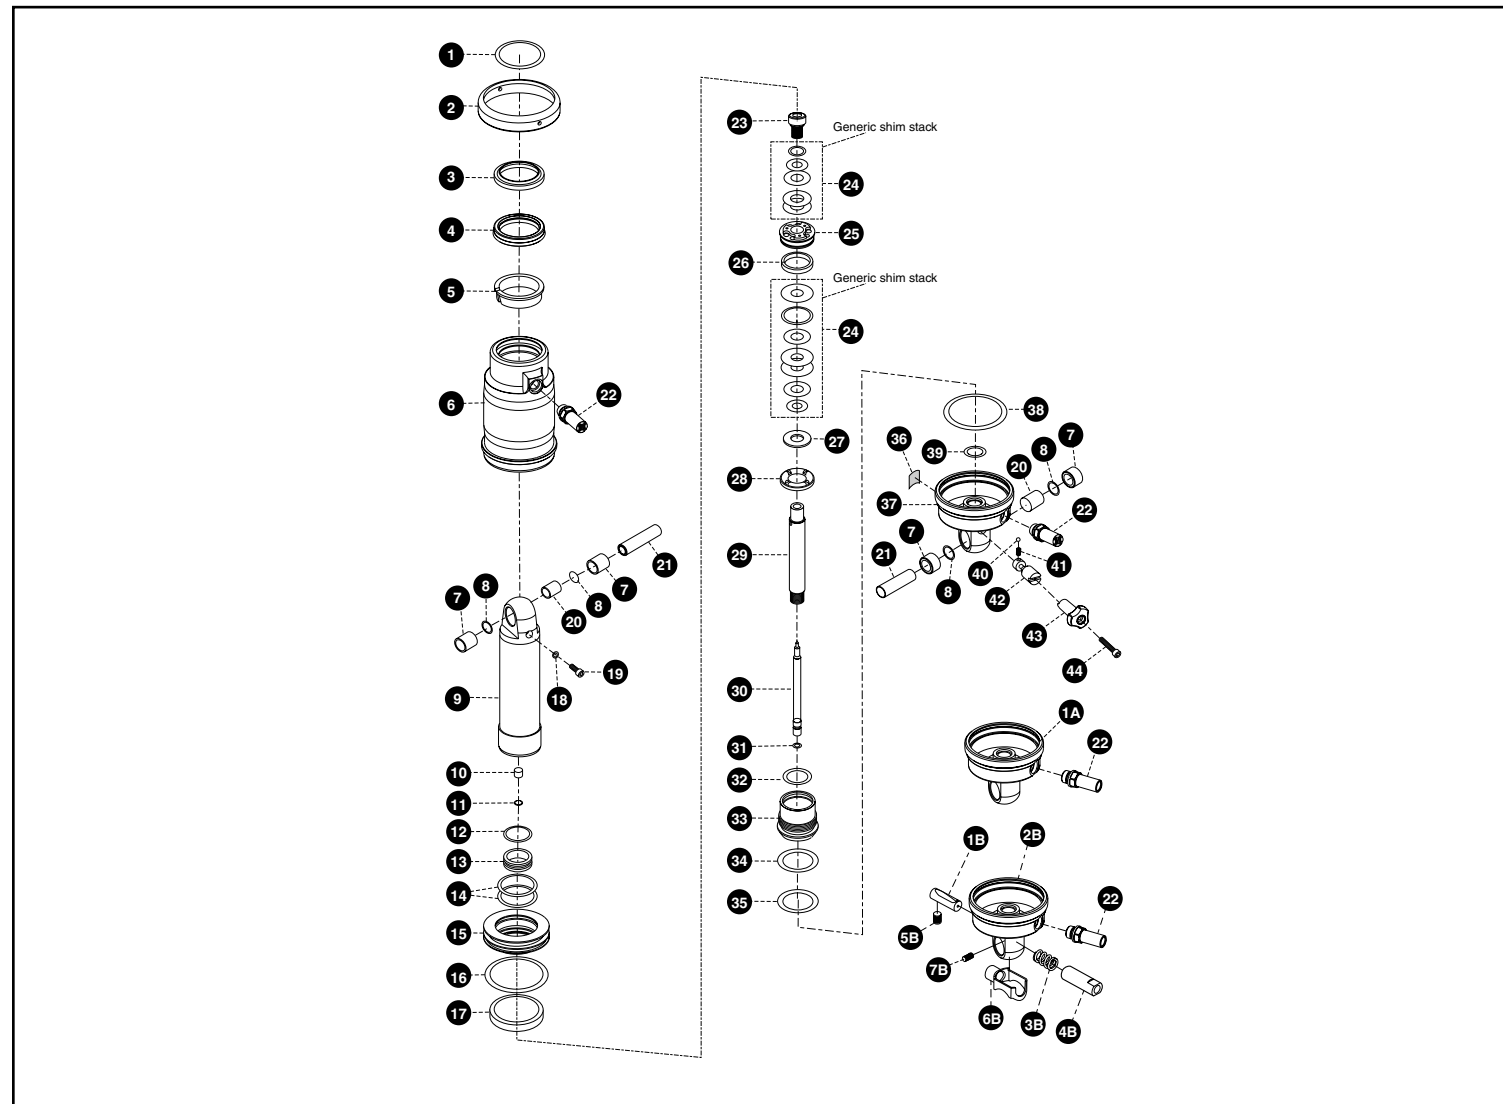

1 Travel Indicator	51224	20 Mount Bushing	200-004021-00	35 Bottom-Out Washer	52236
2 Can Lock	200-001611-00	21 Mount Spacer	Call RockShox	36 Decal Cover	660-000380-01
3 Can Rod Wiper	430-002226-00	22 Air Valve Assembly	200-004649-00	37 Shaft Eyelet	200-004362-00
4 Can U-Cup	430-002100-00	23 Piston Bolt	620-004489-00	38 Can O-Ring	630-001849-00
5 Can Bearing	430-001663-00	24 Shim Stack Assembly	Call RockShox	39 Shaft O-Ring	630-001457-11
6 Can, 1.25T	210-004361-03	25 Piston	340-000269-00	40 Rebound Detent Ball	210-000078-00
Can, 1.50T	210-004361-06	26 Piston Ring	51229	41 Rebound Detent Spring	520-000077-00
Can, 2.0T	210-004361-00	Piston Ring (bag-o-30)	110-004881-13	42 Adjuster Screw	46209
7 Mount Sleeve	Call RockShox	27 Stop Washer	620-001361-00	43 Adjuster Knob	42703
8 Mount O-Ring	51112	28 Top Out Pad	52241	44 Rebound Knob Screw	620-000362-00
9 Body	Call RockShox	29 Shock Shaft, 1.25T	240-003057-Q00	1A Shaft Eyelet, Non-Adjust	200-004362-02
Air Valve	440-000754-00	Shock Shaft, 1.50T	240-003057-Q01	1B Cable Adjust Plunger	200-000082-00
11 Pressure Ring	200-000780-00	Shock Shaft, 2.0T	240-003057-Q02	2B Shaft Eyelet, Remote	200-004362-01
Pressure Ring (bag-o-30)	110-004881-21	30 Adjuster Rod, 1.25T	210-004605-00	3B Cable Adjust Spring	520-001053-00
12 Floating Piston O-Ring	630-001680-08	Adjuster Rod Remote, 1.25T	210-004605-01	4B Cable Adjust Sleeve	210-000083-00
Floating Piston O-Ring (bag-o-30)	110-004881-61	Adjuster Rod, 1.50T	210-004605-10	5B Cable Adjust Set Screw	46196
13 Floating Piston	210-000863-00	Adjuster Rod Remote, 1.50T	210-004605-11	6B Cable Adjust Bolt	430-000307-00
14 Fixed Piston Inner O-Ring	630-001457-23	Adjuster Rod, 2.0T	210-004605-20	7B .9mm Hex Screw	620-001046-00
15 Fixed Piston	Call RockShox	Adjuster Rod Remote, 2.0T	210-004605-21	.9mm Hex Key	140-001437-00
16 Fixed Piston Outer O-Ring	630-001680-21	31 Adjuster Rod O-Ring	630-001457-04		
17 Glide Ring	430-001918-00	32 Seal Head O-Ring	51106		
18 Nitrogen O-Ring	51216	33 Seal Head Assembly	100-001650-5C		
19 Nitrogen Screw	620-001362-00	34 Bottom-Out Bumper	630-000133-00