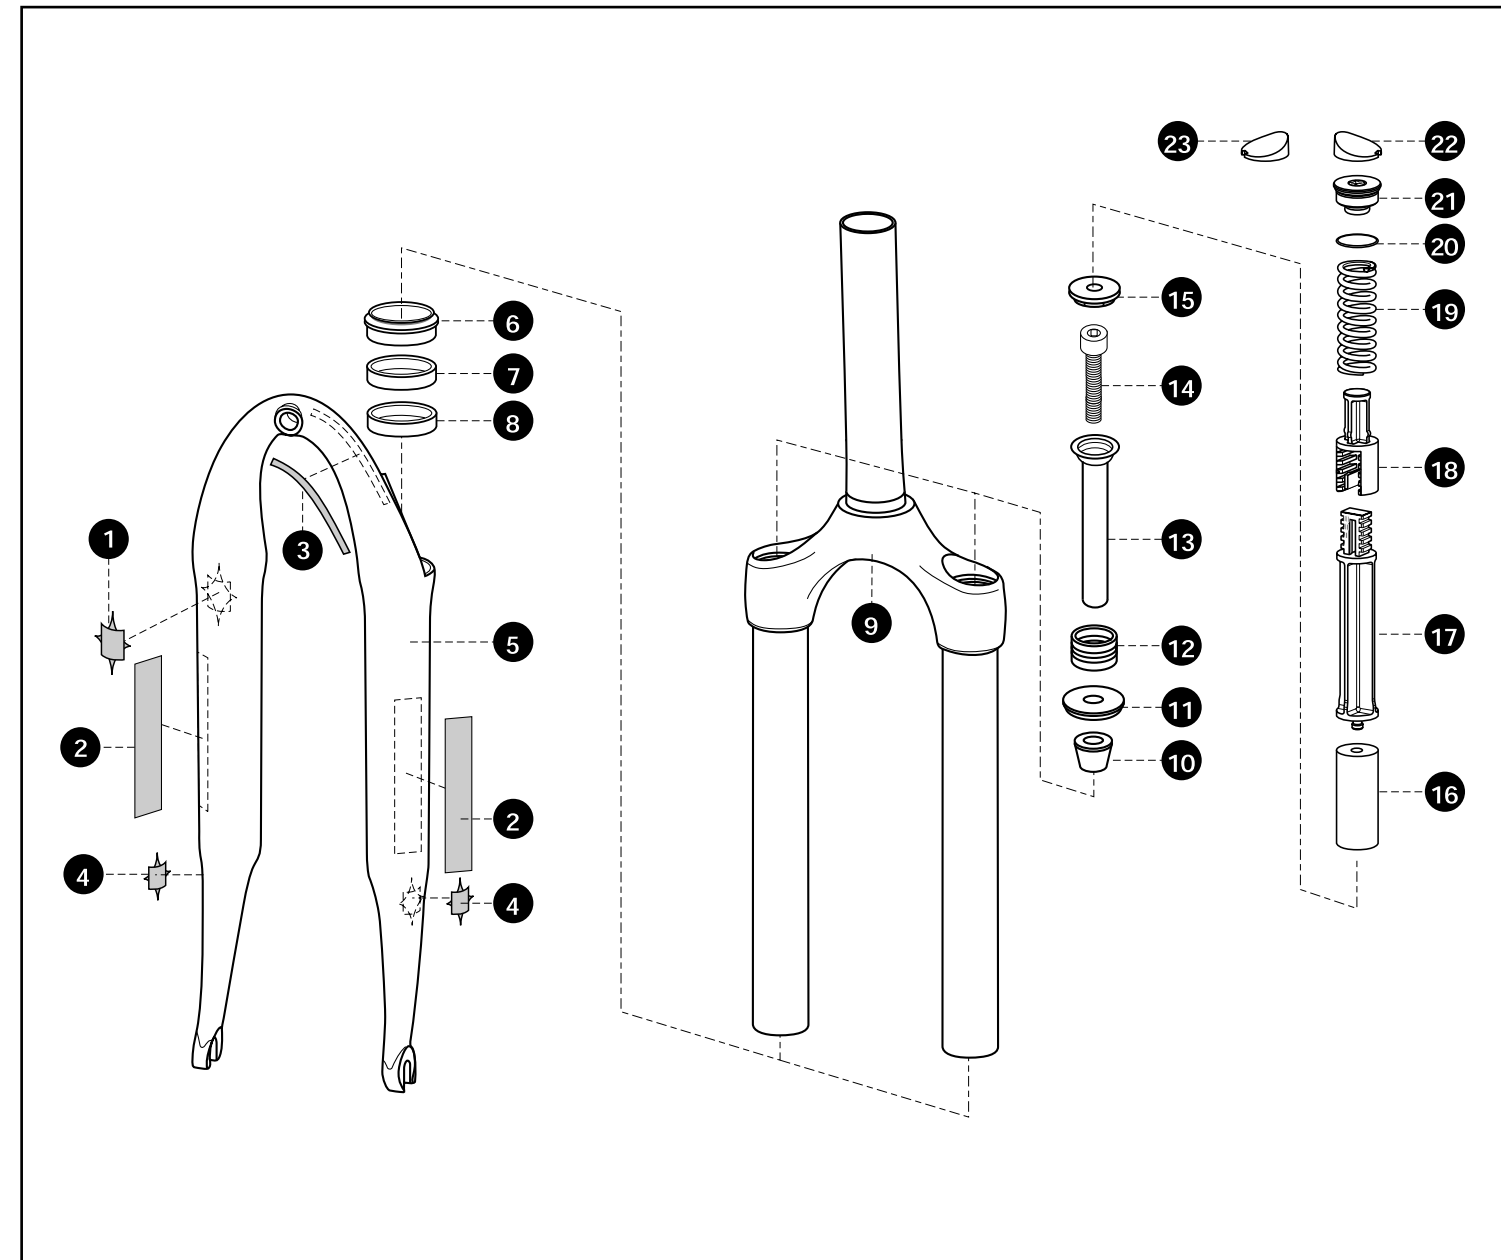

1 Decal, RockShox, Upper 2 Decal, Ruby Name 3 Decal, RockShox Racing 4 Decal, RockShox, Lower 5 Lower Leg, Assembly 6 Seal 7 Bushing, Upper 8 Bushing, Lower 9 1" Crown/Steerers/Uppers, 140mm 1" Crown/Steerers/Uppers, 170mm	660-000502-00 660-000292-00 660-000292-02 660-000292-01 100-000646-00 56134 54125 54131 100-001124-00 100-001125-00	1" Crown/Steerers/Uppers, 200mm 1" Crown/Steerers/Uppers, 230mm 1" Crown/Steerers/Uppers, 265mm† 10 Bottom out Bumper 11 Top Out Spacer, Ruby S 12 Top Out Bumper 13 Plunger 14 Plunger Bolt 15 Plunger Cap 16 MCU Bumper	100-001126-00 100-001127-00 100-001128-00 56349 210-000935-00 56076 56070 46119 42246 44442	17 Spacer 18 Preloader 19 Coil Spring, Orange 20 Top Cap O-ring 21 Top Cap 22 Top Cap Cover, Cosmetic, Left 23 Top Cap Cover, Cosmetic, Right	42479 42480 44361 51236 42481 42482 42483

† Indicates threadless steel steerer