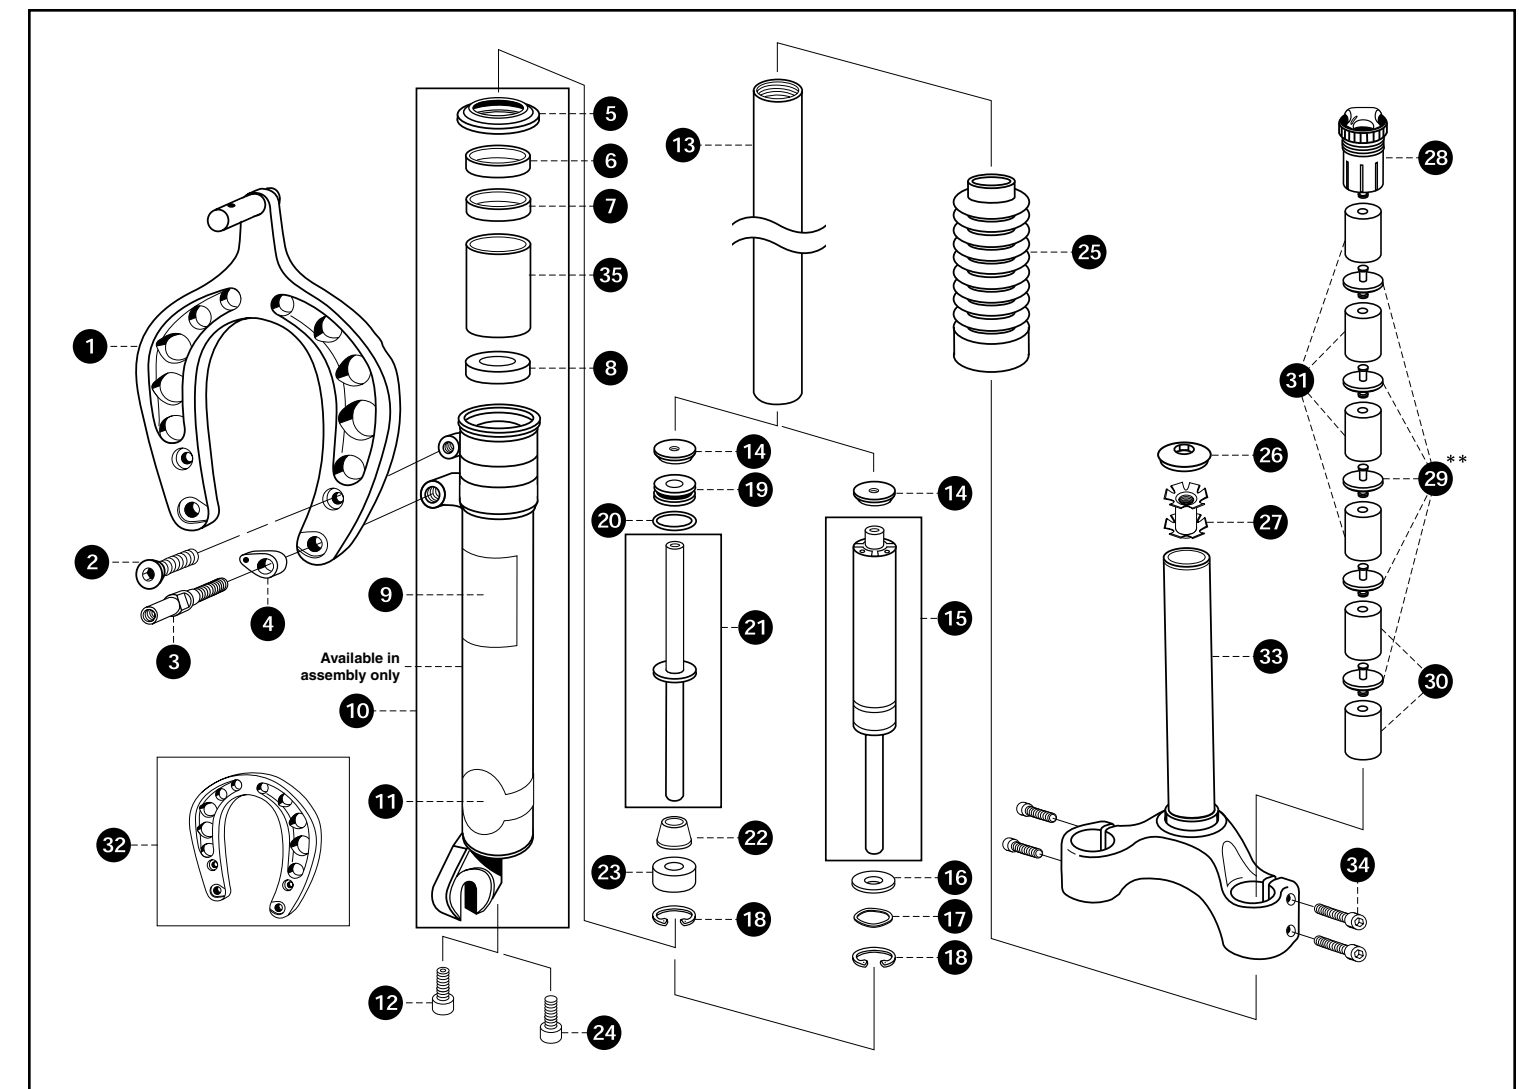

1 Fork Brace Assembly	48984	15 Cartridge Assembly, 50mm Adjustable	20823	26 Stem Cap for Aluminum Steerer, 1-1/8	42258
2 Brace Bolt	46149	Cartridge Assembly, 60mm Adjustable	20824	27 Special Size Star Anchor Nut for 1-1/8	42276
3 Brake Post	48121	Cartridge Assembly, 75mm Adjustable	20825	28 Top Cap Assembly	20801
4 Brace Spring Mount	42286	16 Cartridge Washer	52256	29 Judy Jax	52244
5 Dust Wiper	56105	17 Wave Washer	52260	30 MCU Spring (2, Soft, Red)	56317
6 Upper Bushing	54128	18 Cartridge Retaining Ring	50108	31 MCU Spring (4, Firm, Blue)	56315
7 Lower Bushing	54132	19 Upper Shaft Guide	43116	32 Fork Brace w/o Hanger	48955
8 FSX Bottom Bumper	56311	20 Upper Guide O-ring	51124	33* 1-1/8 Crwn/Strr 265MM	322658
9 RockShox Decal	57302	21 Neutral Shaft Assembly, 2.0	20820	(Threadless Aluminum)	
10 Lower Tube Assembly (R)	20521	Neutral Shaft Assembly, 2.5	20821	34 Crown Bolt	46158
Lower Tube Assembly (L)	20522	Neutral Shaft Assembly, 3.0	20822	35 Bushing Sleeve	53141
11 Judy FSX Decal	57330	22 Top Out Bumper	56313	* crown/steerer includes 4 crown bolts	
12 Hollow Shaft Bolt	46151	23 Lower Shaft Guide	43171	** 2.5 travel mcu stack shown	
13 Upper Tube	40919	24 Shaft Bolt	46150		
14 Shaft End Plate	43120	25 Fork Boot	56523