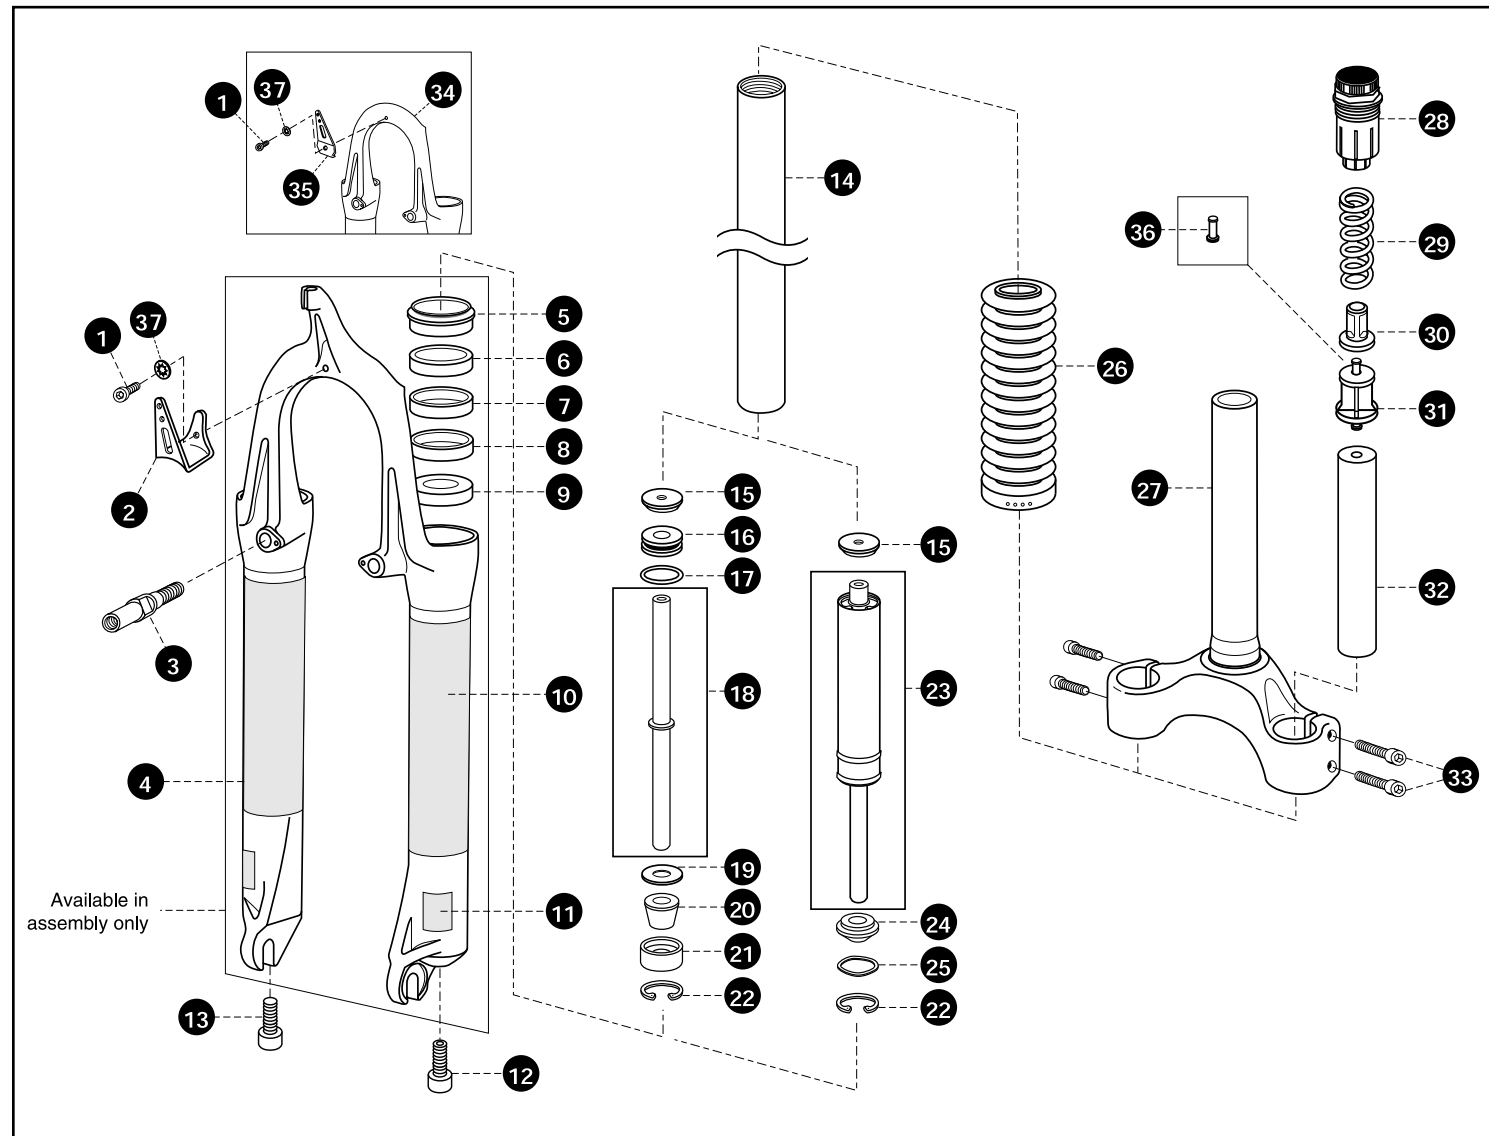

1 Reflector Bracket Screw	47171
2 Reflector Bracket	60335
3 Brake Post	48131
4 Lower Leg Assembly, Cream	20326
5 Resi-wiper Top Seal	56065
6 Seal Spacer	42386
7 Upper Bushing	54128
8 Lower Bushing	54129
9 Bottom Bumper	56310
10 Judy XC Panel Decal, Red	57348
11 Judy XC Decal, (R)	57294
Judy XC Decal, (L)	57293
12 Hollow Shaft Bolt	46107
13 Shaft Bolt	46106
14 Upper Tube	40919
15 Shaft End Plate	43120
16 Upper Shaft Guide	43116
17 Upper Shaft Guide O-ring	51124
18 Neutral Shaft (63mm Travel)	43096
Neutral Shaft (80mm Travel)	43098
19 Flat Washer	52259
20 Top Out Bumper	56302
21 Lower Shaft Guide	43171
22 Cartridge Retaining Ring	50108
23 Cartridge Assembly, (63mm Travel)	20850
Cartridge Assembly, (80mm Travel)	20851
24 Cartridge Washer	52265
25 Wave Washer	52260
26 Fork Boot	56402
27 1 Crown/Steerer 140mm	301400
1 Crown/Steerer 170mm	301700
1 Crown/Steerer 200mm	302000
1 Crown/Steerer 230mm	302300
1 Crown/Steerer 265mm*	302650
1-1/8 Crown/Steerer 140mm	301408
1-1/8 Crown/Steerer 170mm	301708
1-1/8 Crown/Steerer 200mm	302008
1-1/8 Crown/Steerer 230mm	302308
1-1/8 Crown/Steerer 265mm*	302658
1-1/4 Crown/Steerer 140mm	301404
1-1/4 Crown/Steerer 170mm	301704
1-1/4 Crown/Steerer 200mm	302004

1-1/4 Crown/Steerer 230mm	302304
1-1/4 Crown/Steerer 265mm*	302654
28 Top Cap Assembly	20612
29 Tuning Spring, Soft - Red	44358
Tuning Spring, Medium - Yellow	44359
Tuning Spring, Firm - Green	44362
Tuning Spring, Extra Firm - Purple	44364
30 Spring Rate Adjuster, 5, Gray	42417
Spring Rate Adjuster, 13, Black	42418
Spring Rate Adjuster, 20, Beige	42419
31 MCU Stop (63mm Travel)	56344
32 MCU Bumper (63mm Travel), 102mm	56127
MCU Bumper (80mm Travel), 117mm	56337
33 Crown Bolts	46148
34 Lower Leg Assembly, Cream, Hangerless	20325
Lower Leg Assembly, Black, Hangerless	20327
35 Reflector Bracket, Hangerless	60337
36 MCU Adjuster Plate, Nub (80mm Travel)	52245
37 Reflector Bracket Lock washer	52222
* Threadless Steerer	
† Standard Spring