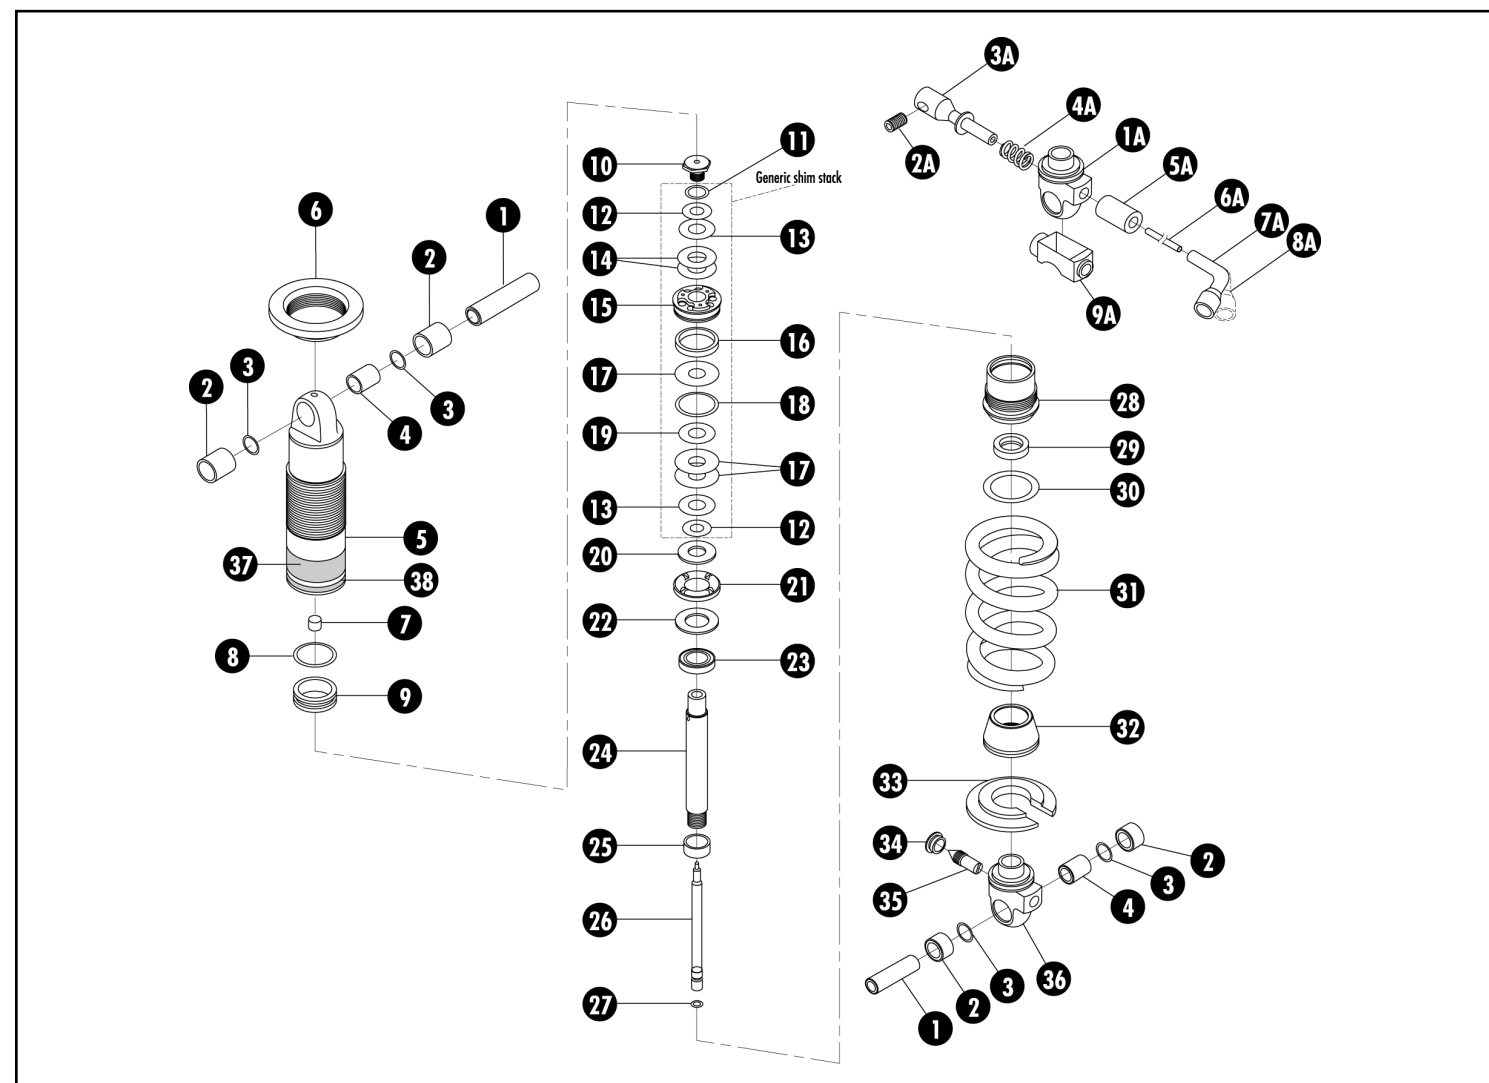

- 1 Mount Spacer Call RockShox
- 2 Mount Sleeve Call RockShox
- 3 Mount O-ring 51112
- 4 Mount Bushing 54133
- 5 Deluxe Body 5.5 x 1.25 Standard 42394
- Deluxe Body 6.5 x 1.5 Standard 42399
- Deluxe Body 6.5 x 1.5 Trek 43005
- Deluxe Body 5.3 x 1.25 GT 42421
- Deluxe Body 7.5 x 2.0 Standard 43195
- 6 Threaded Collar 53150
- 7 Air Valve 56303
- 8 Floating Piston O-ring 51111
- 9 Floating Piston 43187
- 10 Piston Nut 46203
- 11 Piston Nut Washer 52263
- 12 Shim Call RockShox

- 13 Shim Call RockShox
- 14 Shim Call RockShox
- 15 Deluxe Piston, .025 Bleed 43417
- Deluxe Piston, .030 Bleed 43418
- Deluxe Piston, .035 Bleed 43419
- 16 Piston Ring 51229
- 17 Shim Call RockShox
- 18 Shim Call RockShox
- 19 Shim Call RockShox
- 20 Stop Washer 52264
- 21 Top Out Pad 52241
- 22 Seal Head Washer 52247
- 23 Shaft Seal, U-cup 56124
- 24 Deluxe Shaft, 1.25 43188
- Deluxe Shaft, 1.50 43189
- Deluxe Shaft, 2.00 43197

- 25 Shaft Bushing 54134
- 26 Seal Head 56125
- 27 Shaft Wiper 43133
- 28 Seal Head O-ring 51106
- 29 Shock Spring Call RockShox
- 30 Bottom Out Bumper 56063
- 31 Spring Retainer 44313
- 32 Shaft Eye, Short .63 43193
- Shaft Eye, Medium .88 43194
- Shaft Eye, Long 1.13 43196
- 33 Deluxe™ 1997 Decal 57450
- 34 Warning Decal 57449

* Mount Kits and Spring Kits are listed in 1997 Kits after fork and shock listings.

- 1 Mount Spacer Call RockShox
- 2 Mount Sleeve Call RockShox
- 3 Mount O-ring 51112
- 4 Mount Bushing 54133
- 5 Coupe Deluxe Body 5.5 x 1.25 Std. 43004
- Coupe Deluxe Body 6.5 x 1.5 Std. 43005
- Coupe Deluxe Body 7.5 x 2.0 Std. 43006
- Coupe Deluxe Body 180 x 2.0 Giant 43222
- Coupe Deluxe Body Trunion x 1.40 GT 43423
- Coupe Deluxe Body 5.3 x 1.25 GT 43425
- Coupe Deluxe Body 6.75 x 1.50 Trek 43426
- Coupe Deluxe Body 6.1 x 1.38 DB 43430
- Coupe Deluxe Body 7.875 x 2.0 43035
- 6 Threaded Collar 53150
- 7 Air Valve 56303
- 8 Floating Piston O-ring 51111
- 9 Floating Piston 43187
- 10 Piston Bolt 46100
- 11 Shim Call RockShox
- 12 Shim Call RockShox
- 13 Shim Call RockShox
- 14 Shim Call RockShox

- 15 Shock Piston 43186
- 16 Piston Ring 51229
- 17 Shim Call RockShox
- 18 Shim Call RockShox
- 19 Shim Call RockShox
- 20 Stop Washer 52264
- 21 Top Out Pad 52241
- 22 Seal Head Washer 52247
- 23 Shaft Seal, U-cup 56124
- 24 Shock Shaft, 1.25, Std. 43070
- Shock Shaft, 1.50, Std. 43069
- Shock Shaft, 2.00, Std. 43068
- Shock Shaft, 1.38, DB 43428
- Shock Shaft, 1.40, GT 43216
- 25 Shaft Bushing 54134
- 26 Adjuster Rod, 1.25, Std. 43067
- Adjuster Rod, 1.50, Std. 43066
- Adjuster Rod, 2.00, Std. 43065
- Adjuster Rod, 1.38, DB 43431
- Adjuster Rod, 1.40, GT 43217
- 27 Adjuster Rod O-ring 51216
- 28 Seal Head 56125

- 29 Shaft Wiper 43133
- 30 Seal Head O-ring 51106
- 31 Shock Spring Call RockShox
- 32 Bottom Out Bumper 56063
- 33 Spring Retaining Collar 53119
- 34 Adjuster Screw Plug 42360
- 35 Adjuster Screw 47180
- 36 Shaft Eyelet 43179
- 37 Coupe Deluxe™ 1997 Decal 57448
- 38 Warning Decal 57449
- 1A Shaft Eye, Cable Adjust 43053
- 2A Cable Adjust Set Screw 46196
- 3A Cable Adjust Plunger 43051
- 4A Cable Adjust Spring 56064
- 5A Cable Adjust Plunger Guide 43047
- 6A Cable Adjust Cable Liner 43048
- 7A Cable Adjust Bend, 90° 43050
- 8A Cable Adjust Bend, 45° 43049
- 9A Cable Adjust Cover 43052