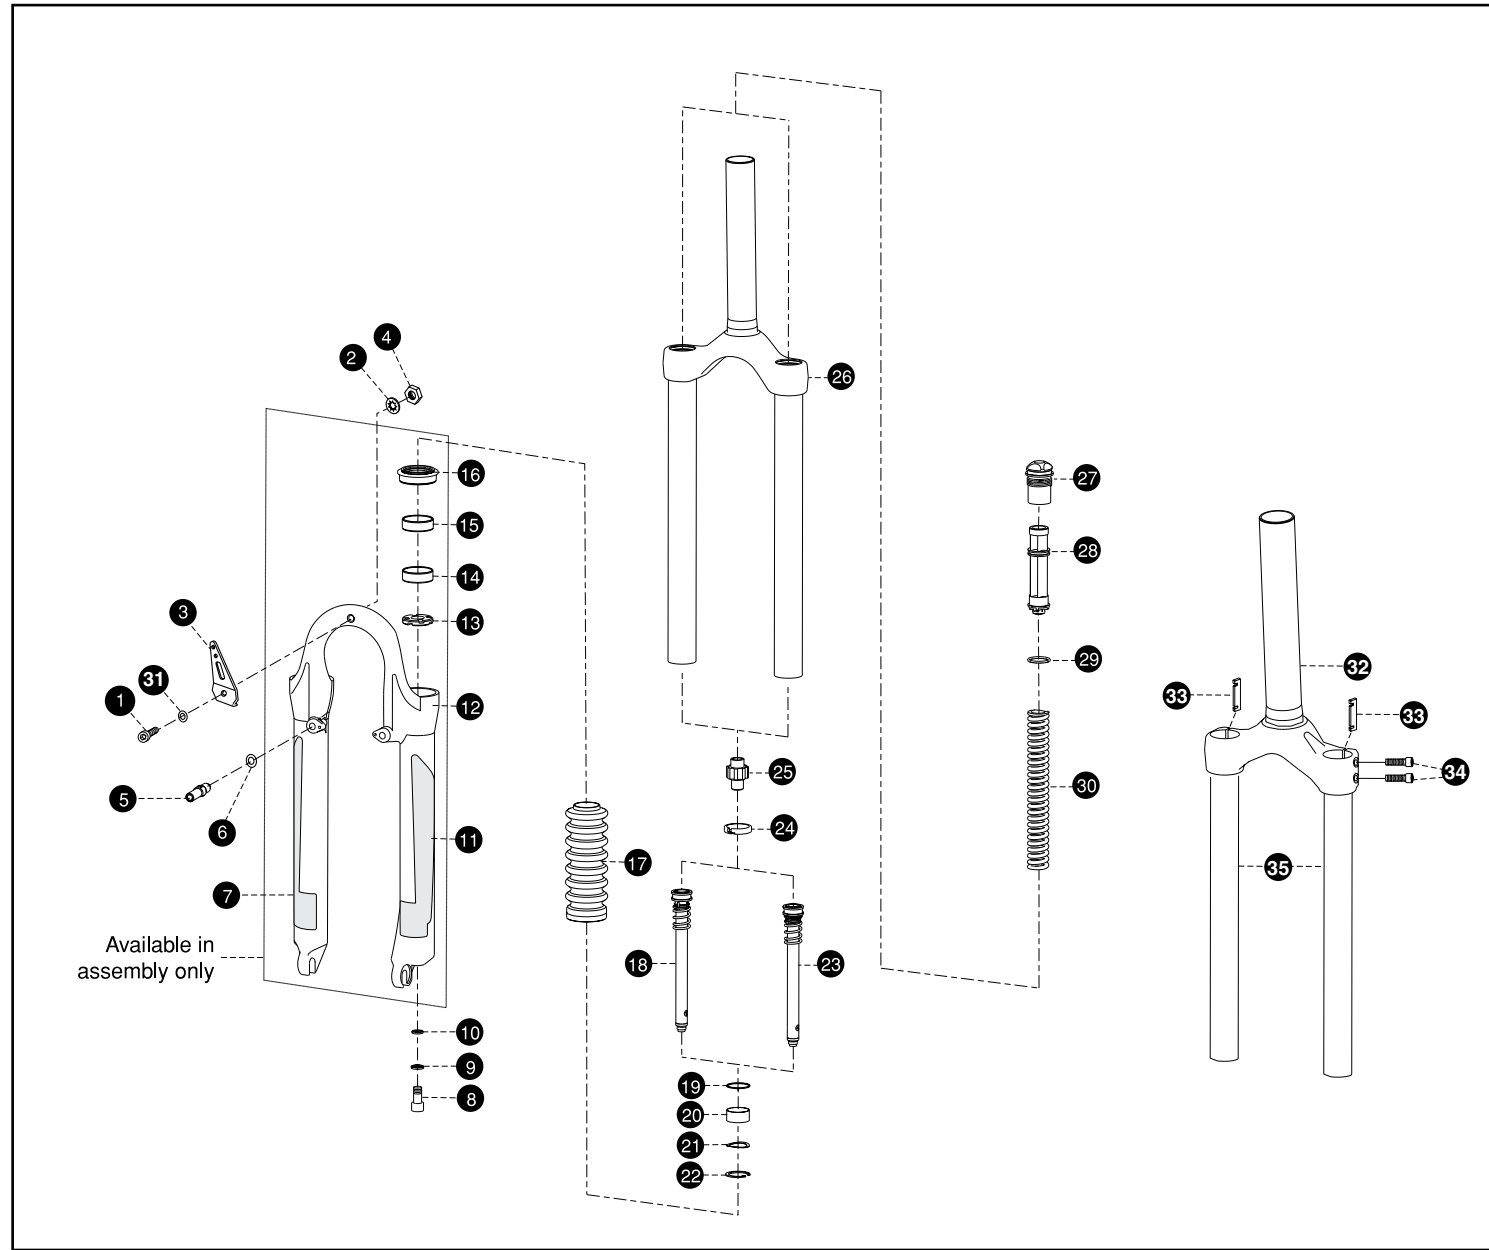

1 Reflector Bracket Bolt	620-001633-00	13 Bottom Bumper	410-001654-00	26 1-1/8" Crown/Steerer/Upper	130-002517-08
2 Reflector Bracket Lock washer	52222	14 Lower Bushing	420-002495-02	27 Top Cap	430-000379-00
3 Reflector Bracket, Hangerless	60337	15 Upper Bushing	420-002495-01	Top Cap, Alloy	100-001873-00
4 Reflector Bracket Nut	620-000192-00	16 Seal	500-001992-00	28 Spring Spacer	430-001310-01
5 Brake Post	48131	17 Fork Boot, Standard	400-001704-00	29 Washer	
6 Brake Post Washer	52261	Fork Boot, 63mm	56523	30 Coil Spring, Soft, Yellow	510-001188-02+*
7 Judy XC Decal, Red/Yellow, Right	660-001772-01	Fork Boot, 80mm	56515	Coil Spring, Medium, Red	510-001188-03+
Judy XC Decal, Black/Blue, Right	660-001772-03	18 Damper Assembly, 63mm	110-002465-01	Coil Spring, Firm, Black	510-001188-04
8 Shaft Bolt	46120	Damper Assembly, 80mm	110-002465-02*	31 Washer	620-000585-00
9 Crush Washer Retainer	210-001545-00	19 Shaft Guide Retainer	530-001600-00	Judy XC Aftermarket only	
10 Crush Washer	220-001548-00	20 Shaft Guide	430-001378-01	32 1" Crown/Steerer	130-002241-265
11 Judy XC Decal, Red/Yellow, Left	660-001772-02	21 Wavy Washer	52260	1-1/8" Crown/Steerer	130-002243-265
Judy XC Decal, Black/Blue, Left	660-001772-04	22 Retaining Ring	50108	33 Crown Shim	610-002090-00
12 Lower Leg Assy, Black, W/DB, NH	100-004785-00	23 Plunger Assembly	110-002464-01	34 Crown bolt	46148
Lower Leg Assy, Red, W/DB, NH	100-004785-02	Plunger Assembly	110-002464-02*	35 Uppertube	40919
Lower Leg Assy, Yellow, W/DB, NH	100-004785-04	24 Plunger Assembly	430-001184-02		
Lower Leg Assy, Blue, W/DB, NH	100-004785-07	25 Spring Retainer	430-001185-00		

* Long Travel Part