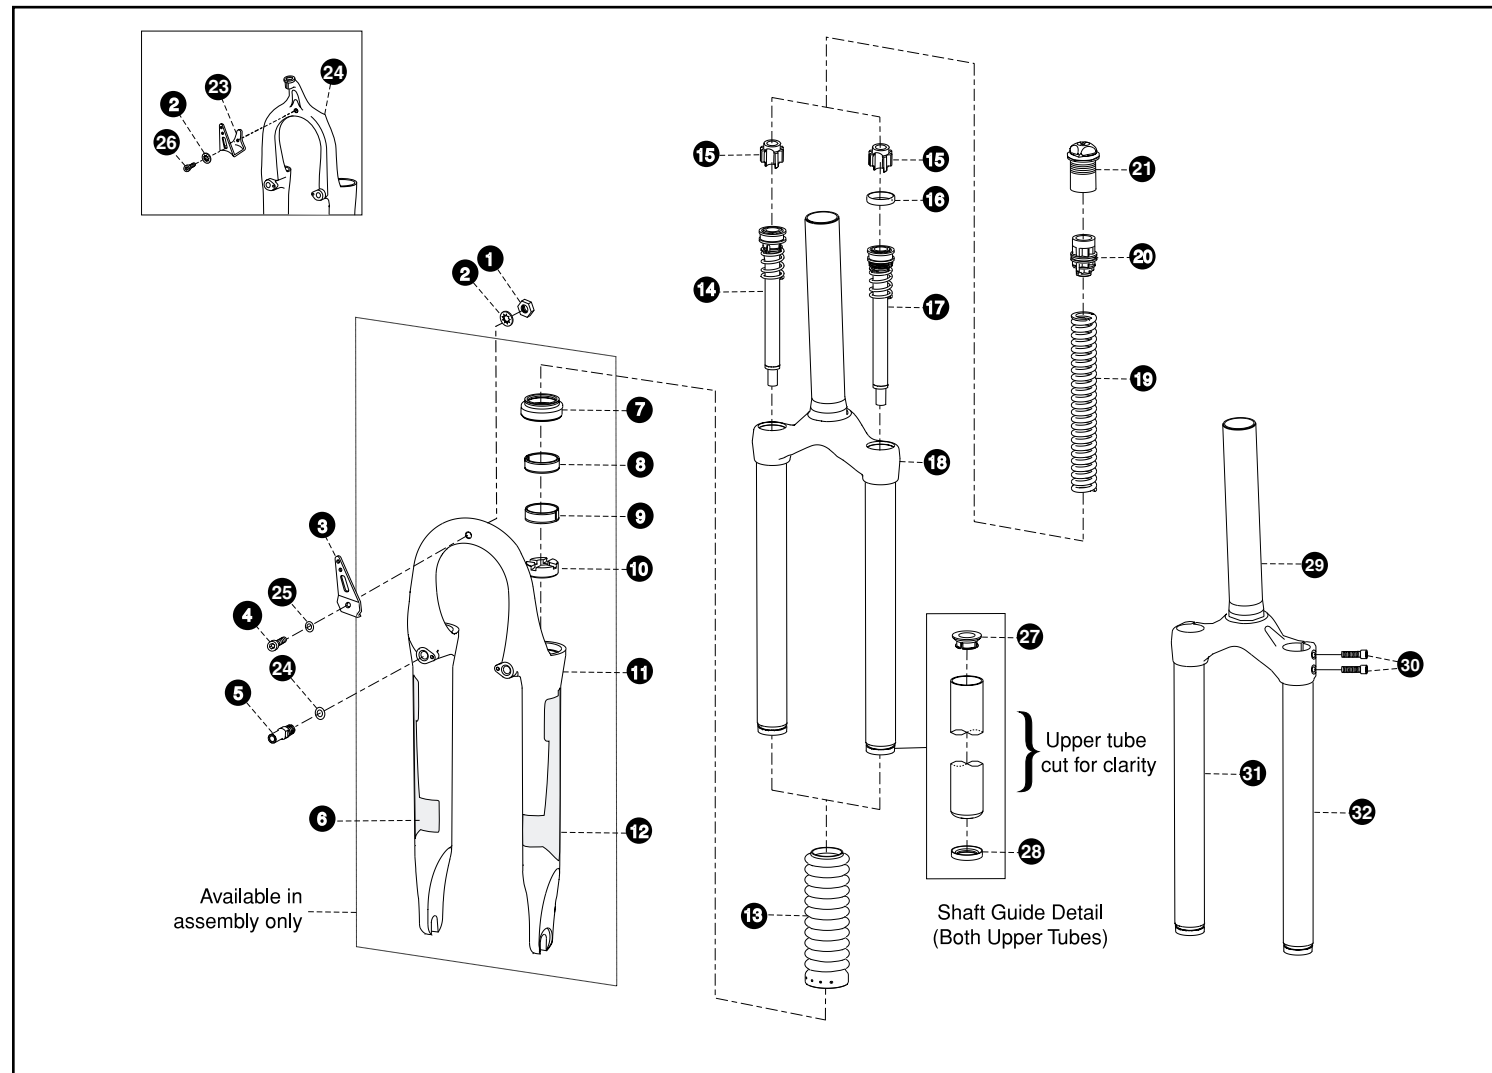

1 Reflector Bracket Nut 620-000192-00	17 Damper Assembly, 63mm 110-002283-00	24 Brake Post Washer 52261
2 Reflector Bracket Lock washer 52222	Damper Assembly, 80mm 110-002284-00*	25 Washer 620-000585-00
3 Reflector Bracket, Hangerless 60337	18 1" Crown/Str/Uppers 140mm 130-002254-140	26 Reflector Bracket Screw 47171
4 Reflector Bracket Bolt 620-001633-00	1" Crown/Str/Uppers 170mm 130-002254-170	27 Upper Shaft Guide 430-001186-00
5 Brake Post 220-000704-00 or 48131	1" Crown/Str/Uppers 200mm 130-002254-200	28 Shaft Guide Retainer 430-001411-00
6 Jett XC Decal, Right 660-001922-00	1" Crown/Str/Uppers 230mm 130-002254-230	29 Crown/Steerer Assy. 1"x140mm 271400
7 Seal 500-001613-00	1" Crown/Str/Uppers 265mm 130-002254-265†	Crown/Steerer Assy. 1"x170mm 271700
8 Upper Bushing 54125	1-1/8" Crown/Str/Uppers 140mm 130-002256-140	Crown/Steerer Assy. 1"x200mm 272000
9 Lower Bushing 54131	1-1/8" Crown/Str/Uppers 170mm 130-002256-170	Crown/Steerer Assy. 1"x230mm 272300
10 Bottom Bumper 410-001651-00	1-1/8" Crown/Str/Upper 200mm 130-002256-200	Crown/Steerer Assy. 1"x265mm thdless 272650
11 Lower Leg Assy, Black, Hanger 110-002294-01	1-1/8" Crown/Str/Uppers 230mm 130-002256-230	Crown/Steerer Assy. 1 1/8"x140mm 271408
Lower Leg Assy, Red, Hanger 110-002294-02	1-1/8" Crown/Str/Uppers 265mm 130-002256-265†	Crown/Steerer Assy. 1 1/8"x170mm 271708
Lower Leg Assy, Green, Hanger 110-002294-05	19 Coil Spring, Soft, Yellow 510-001188-02+*	Crown/Steerer Assy. 1 1/8"x200mm 272008
Lower Leg Assy, Blue, Hanger 110-002294-07	Coil Spring, Medium, Red 510-001188-03+	Crown/Steerer Assy. 1 1/8"x230mm 272308
Lower Leg Assy, Silver, Hanger 110-002294-08	Coil Spring, Firm, Black 510-001188-04	Crown/Steerer Assy. 1 1/8"x265mm thdless 272654
12 Jett XC Decal, Left 660-001922-01	20 Spring Spacer, Jett XC 430-001310-00	Crown/Steerer Assy. 1 1/4"x265mm thdless 272654
13 Fork Boot 56524	21 Top Cap 100-001830-00	30 Crown Bolt, M5 46158
Fork Boot, Long Travel 56516*	22 Reflector Bracket, Hangered 60335	31 Upper Tube, Right 40976
14 Plunger Assembly, 63mm 110-002281-00	23 Lower Leg Assy, Black, Hangerless 110-002295-01	32 Upper Tube, Left 40976-05
Plunger Assembly, 80mm 110-002282-00*	Lower Leg Assy, Red, Hangerless 110-002295-02	
15 Spring Retainer 430-001185-00	Lower Leg Assy, Green, Hangerless 110-002295-05	
16 Glide Ring, Tan 430-001184-00	Lower Leg Assy, Blue, Hangerless 110-002295-07	
	Lower Leg Assy, Silver, Hangerless 110-002295-08	

2. Indicates long travel part only
   + One per leg for long travel
   † Indicates Threadless Steerer