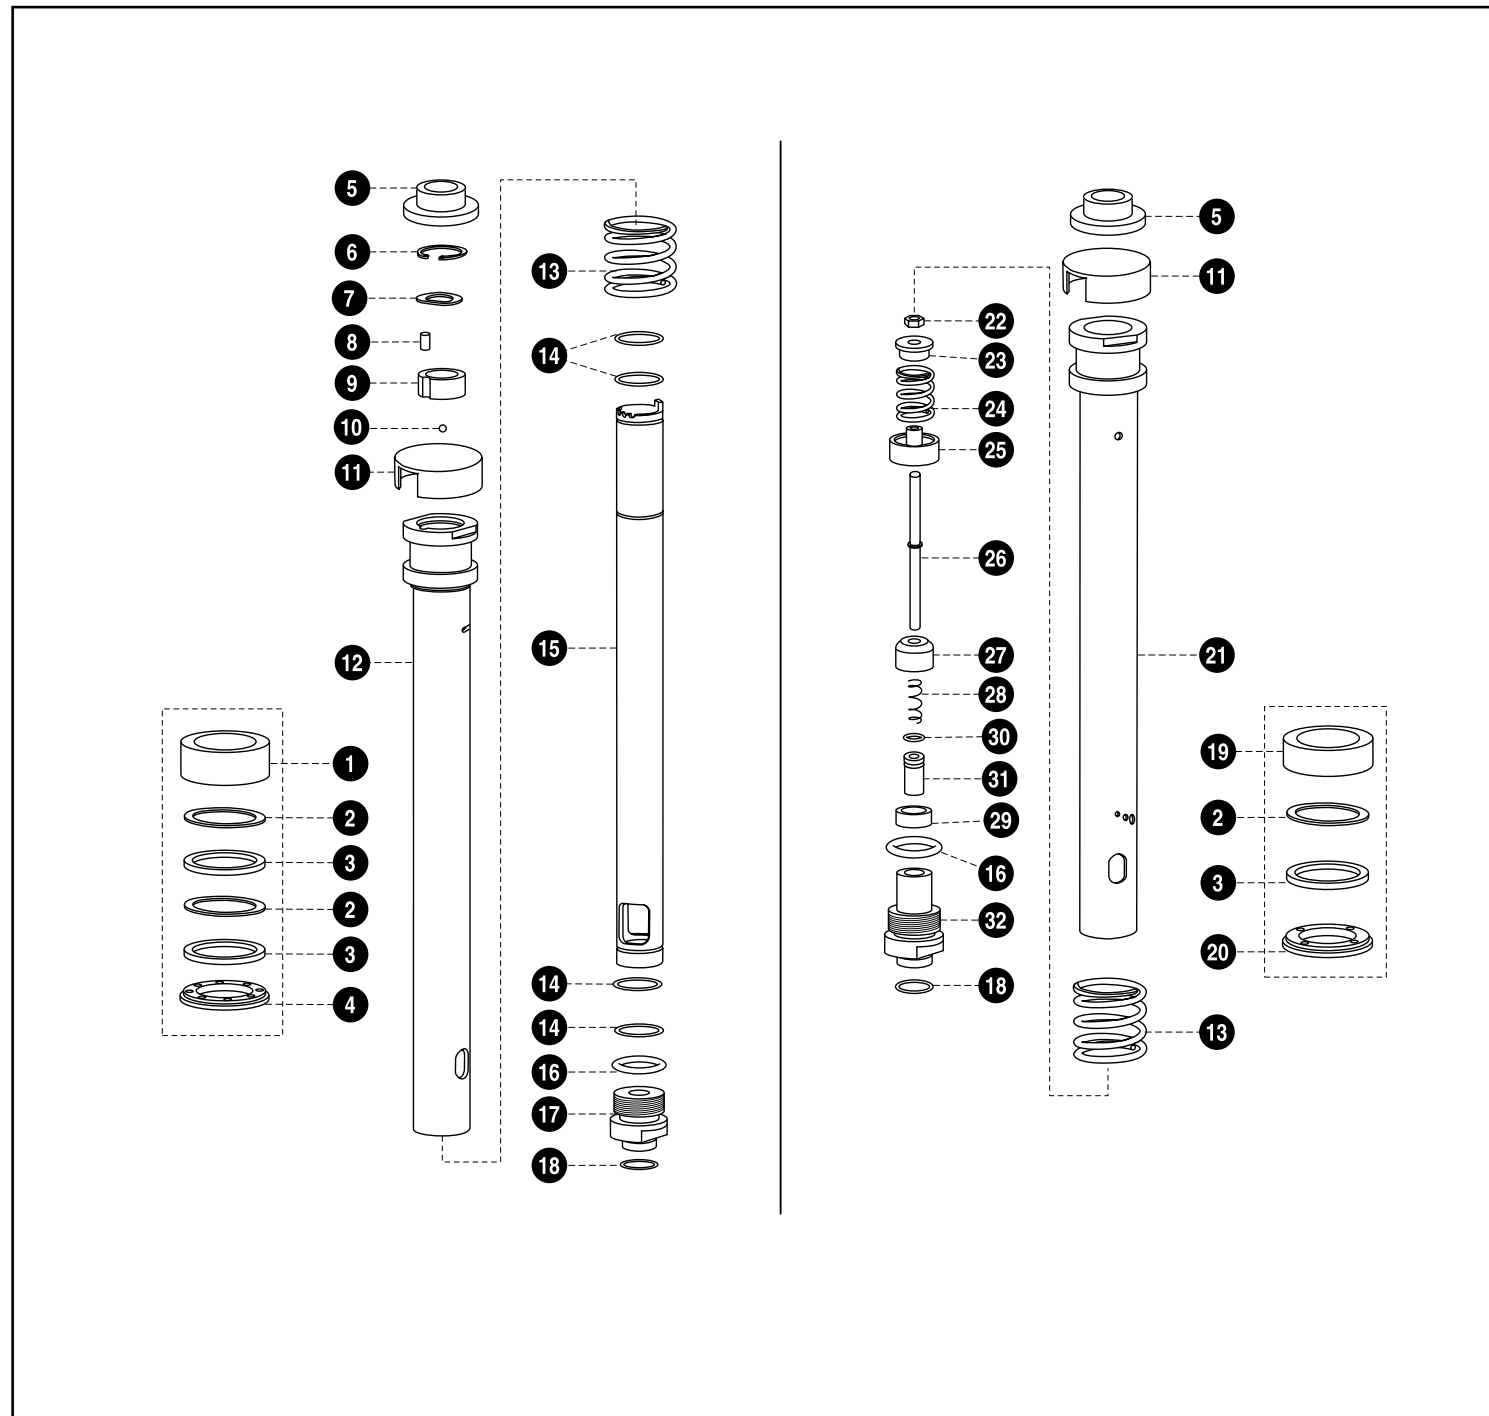

1 Rebound Check Valve Carrier	210-002970-00	12 Rebound Damper Rod	200-000924-00	23 Compression Spring Retainer	430-000932-00
2 Spring Washer (Wavy Washer)	620-001348-00	13 Top Out Spring	510-000922-00	24 Compression Piston Spring	510-000902-00
3 Check Plate	430-000919-00	14 O-ring, 6mm x1mm	51112	25 Compression Piston	430-000928-00
4 Rebound Check Valve	430-000925-00	15 Rebound Adjuster Rod Assembly	110-002861-00	26 Compression Adjuster Rod	200-000926-00
5 Spring Retainer, Main	430-001063-00	16 O-ring, 12.5mm x 2.5mm	630-000906-00	27 Rebound Shuttle Valve	430-000927-00
6 Retaining Ring(Snap Ring)	620-000934-00	17 Rebound Threaded End Plug	200-000930-00	28 Shuttle Valve Spring	510-000903-00
7 Spring Washer	620-000901-00	18 O-ring, 4mm x 1mm	51322	29 Compression Piston Retainer	200-001609-00
8 Index Pin	200-001347-00	19 Compression Check Valve Carrier	210-002969-00	30 O-ring, 4.5	630-000909-00
9 Index Plate	200-000913-00	20 Compression Check Valve	430-001180-00	31 Adjuster Rod End	200-001365-00
10 Index Ball, 3/32"	210-000078-00	21 Compression Damper Rod	200-000914-00	32 Compression Threaded End Plug	200-000929-00
11 Glide Ring, Piston	100-004970-00	22 Lock Nut	620-001363-00