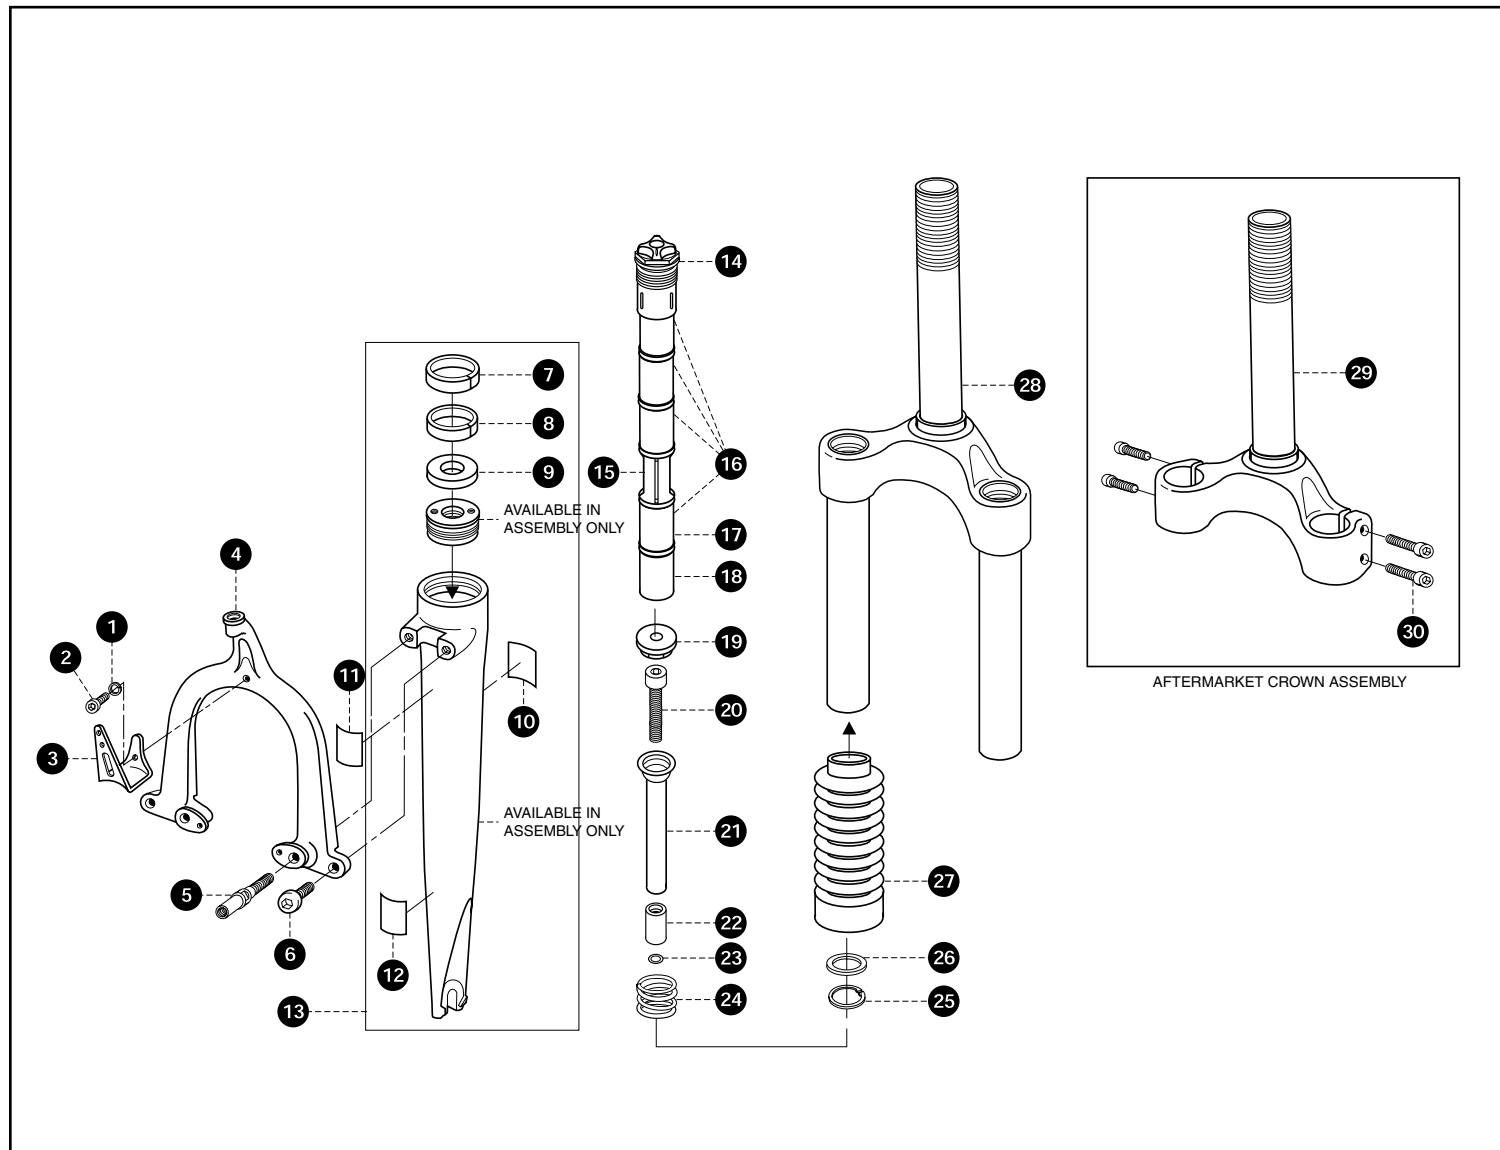

1 Reflector Bracket Lock Washer	52222	21 Plunger	42242	1-1/4 Crwn/Strr/Uppr Tubes 265MM	372654
2 Reflector Bracket Screw	47171	22 Plunger Extension	53138	29* 1 Crown/Steerer 140MM	271400
3 Reflector Bracket	60335	23 Plunger Bolt O-ring	51103	* 1 Crown/Steerer 170MM	271700
4 Fork Brace, Yellow Aluminum	48961	24 Top Out Spring	44310	* 1 Crown/Steerer 200MM	272000
5 Brake Post	48123	25* Upper Tube Retaining Ring	50110	* 1 Crown/Steerer 230MM	272300
6 Brace Bolt	46169	26* Top Out Washer	52239	*†1 Crown/Steerer 265MM	272650
7 Upper Bushing	54125	27 Fork Boot (Required)	56531	* 1-1/8 Crown/Steerer 140MM	271408
8 Lower Bushing	54131	28 1 Crwn/Strr/Uppr Tubes 140MM	371400	* 1-1/8 Crown/Steerer 170MM	271708
9 Bottom Washer	56307	1 Crwn/Strr/Uppr Tubes 170MM	371700	* 1-1/8 Crown/Steerer 200MM	272008
10 Tire Clearance Decal	57307	1 Crwn/Strr/Uppr Tubes 200MM	372000	* 1-1/8 Crown/Steerer 230MM	272308
11 RockShox Decal	57302	1 Crwn/Strr/Uppr Tubes 230MM	372300	* 1-1/8 Crown/Steerer 265MM †	272658
12 Q21R Decal	57323	† 1 Crwn/Strr/Uppr Tubes 265MM	372650	* 1-1/4 Crown/Steerer 140MM	271404
13 Lower tube Assembly, Yellow (Right)	20515	1-1/8 Crwn/Strr/Uppr Tubes 140MM	371408	* 1-1/4 Crown/Steerer 170MM	271704
Lower tube Assembly, Yellow (Left)	20516	1-1/8 Crwn/Strr/Uppr Tubes 170MM	371708	* 1-1/4 Crown/Steerer 200MM	272004
14 Top Cap Assembly	20606	1-1/8 Crwn/Strr/Uppr Tubes 200MM	372008	* 1-1/4 Crown/Steerer 230MM	272304
15 Spacer	53140	1-1/8 Crwn/Strr/Uppr Tubes 230MM	372308	* 1-1/4 Crown/Steerer 265MM †	272654
16 MCU Spring (4 Firm), Blue	56315	1-1/8 Crwn/Strr/Uppr Tubes 265MM	372658	30 Crown Bolt	46158
17 Judy Jax	52244	1-1/4 Crwn/Strr/Uppr Tubes 140MM	371404	* For use with non-rolled end upper tube	
18 MCU Spring (1 Soft), Red	56317	1-1/4 Crwn/Strr/Uppr Tubes 170MM	371704	† Threadless Steerer	
19 Plunger Cap	42246	1-1/4 Crwn/Strr/Uppr Tubes 200MM	372004		
20 Plunger Bolt	46185	1-1/4 Crwn/Strr/Uppr Tubes 230MM	372304