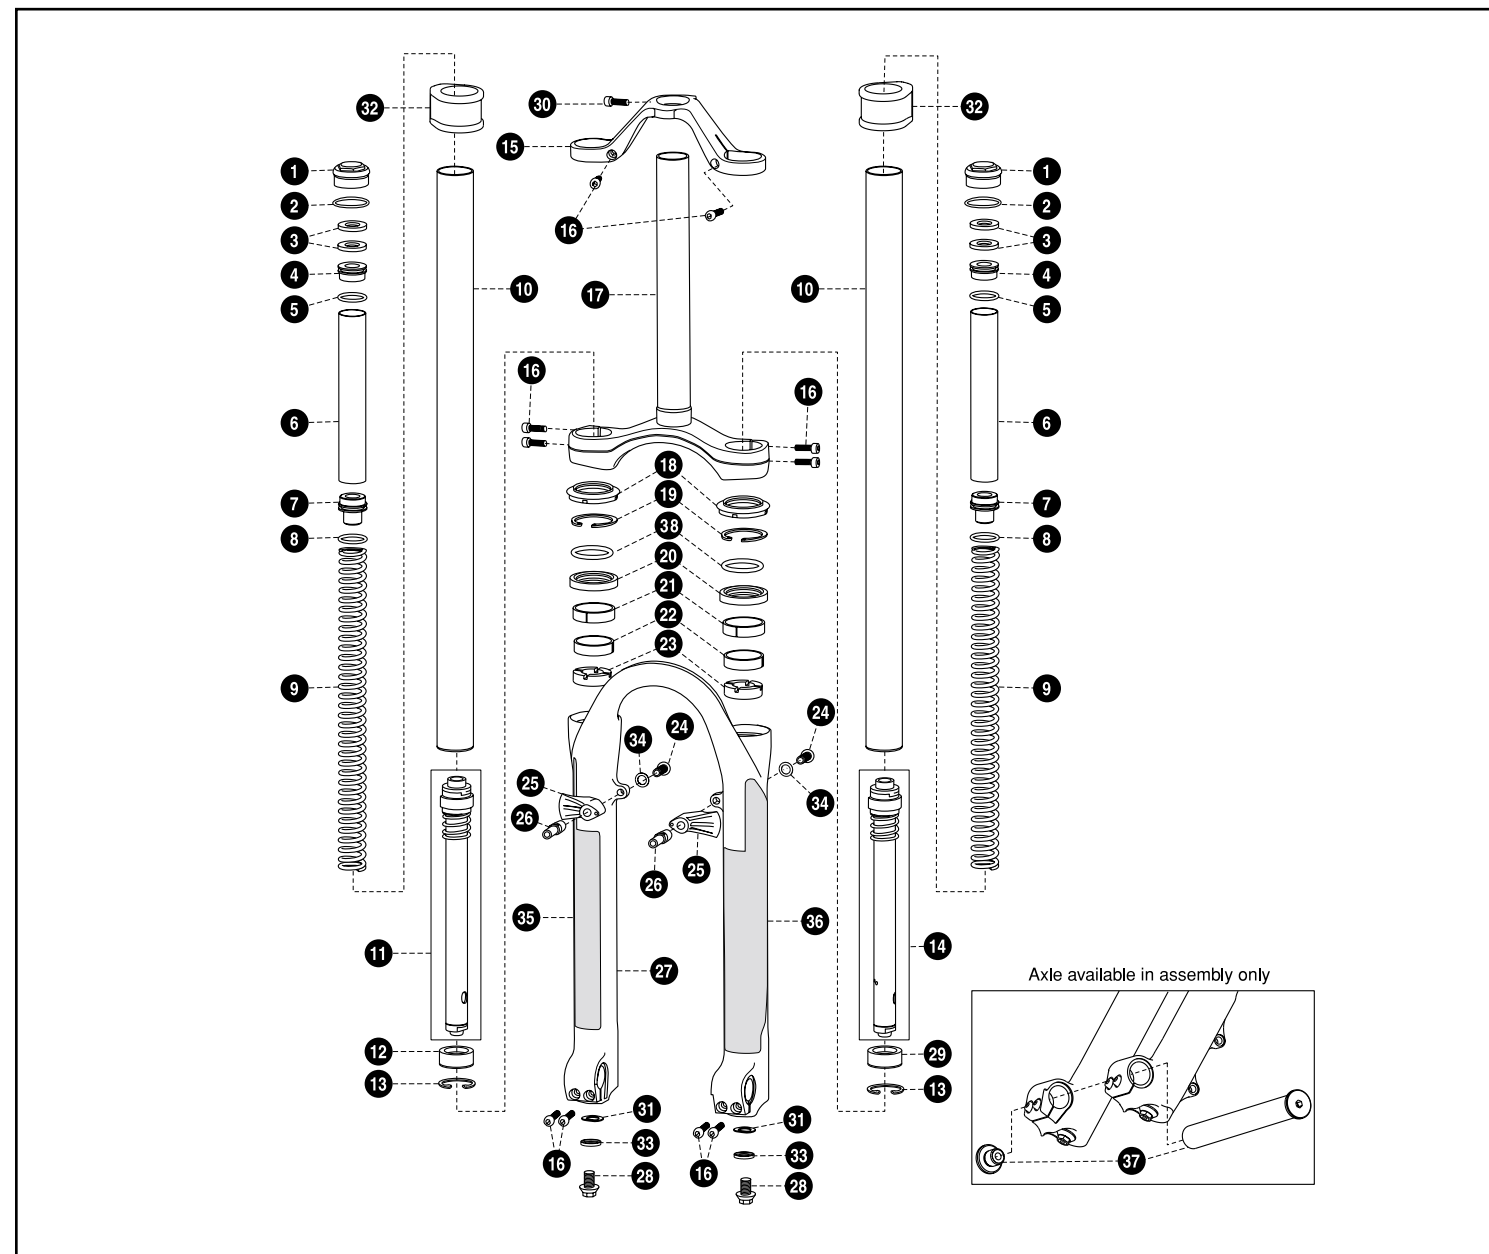

1 Top Cap	210-000407-00	15 Short Upper Crown, Gray	300-000325-00	27 Lower Leg, '98	100-000711-00*
2 O-ring, Top Cap	51224	Tall Upper Crown, Gray	300-000324-00	Lower Leg Assembly, '99	100-000711-01*
3 Preload Spacers	430-000915-00	Extra Tall Upper Crown, Gray	300-000327-00	28 Bottom Bolt	620-000897-00
4 Volume Spacer, Top Cap	430-000917-00	Short Upper Crown, Red	300-000325-05	29 Compression Check Valve Assembly	See next page
5 O-ring, Volume spacer	630-000904-00	Tall Upper Crown, Red	300-000324-05	30 Upper Crown/Steerer Bolt, M5x0.8x16	46186
6 Volume Spacer	43228-004	Extra Tall Upper Crown, Red	300-000327-05	31 Crush Washer	430-001565-00
7 Volume Spacer Bottom Cap	430-000916-00	16 Crown Bolt, M5x0.8x20	46186	32 Fork Stop	56067
8 O-ring, Volume Spacer	630-000904-00	17 Lower Crown/Steerer Assembly, Gray	100-000710-00	33 Crush Washer Retainer	200-001564-00
9 Coil Spring, Extra Soft, Silver	510-000278-00	Lower Crown/Steerer Assembly, Red	100-000710-01	34 Washer	620-001978-00
10 Upper Tube	260-000403-00	18 Dust Wiper	500-000401-00	35 Panel Decal, Boxser, Right, '98	660-001325-00
11 Rebound Damper Rod Assembly	See next page	19 Snap Ring	650-001438-00	Decal, Boxser, Right, '99	660-001858-01
12 Rebound Check Valve Assembly	See next page	20 Oil Seal	500-004176-00	36 Panel Decal, Boxser, Left, '98	660-001325-00
13 Snap Ring	620-000910-00	21 Upper Bushing	420-000282-00	Decal, Boxser, Left, '99	660-001858-02
14 Compression Damper Rod Assembly	See next page	22 Lower Bushing	420-000283-00	37 Boxser Axle	200-000405-00
		23 Bottom Out Pad	410-000923-00	38 Seal Washer	610-004177-00
		24 V-Brake™ Mount Retaining Bolt	620-001977-00	* Available as assembly only	
		25 V-Brake™ Mount	340-000408-00		
		26 Brake Post	220-000704-00