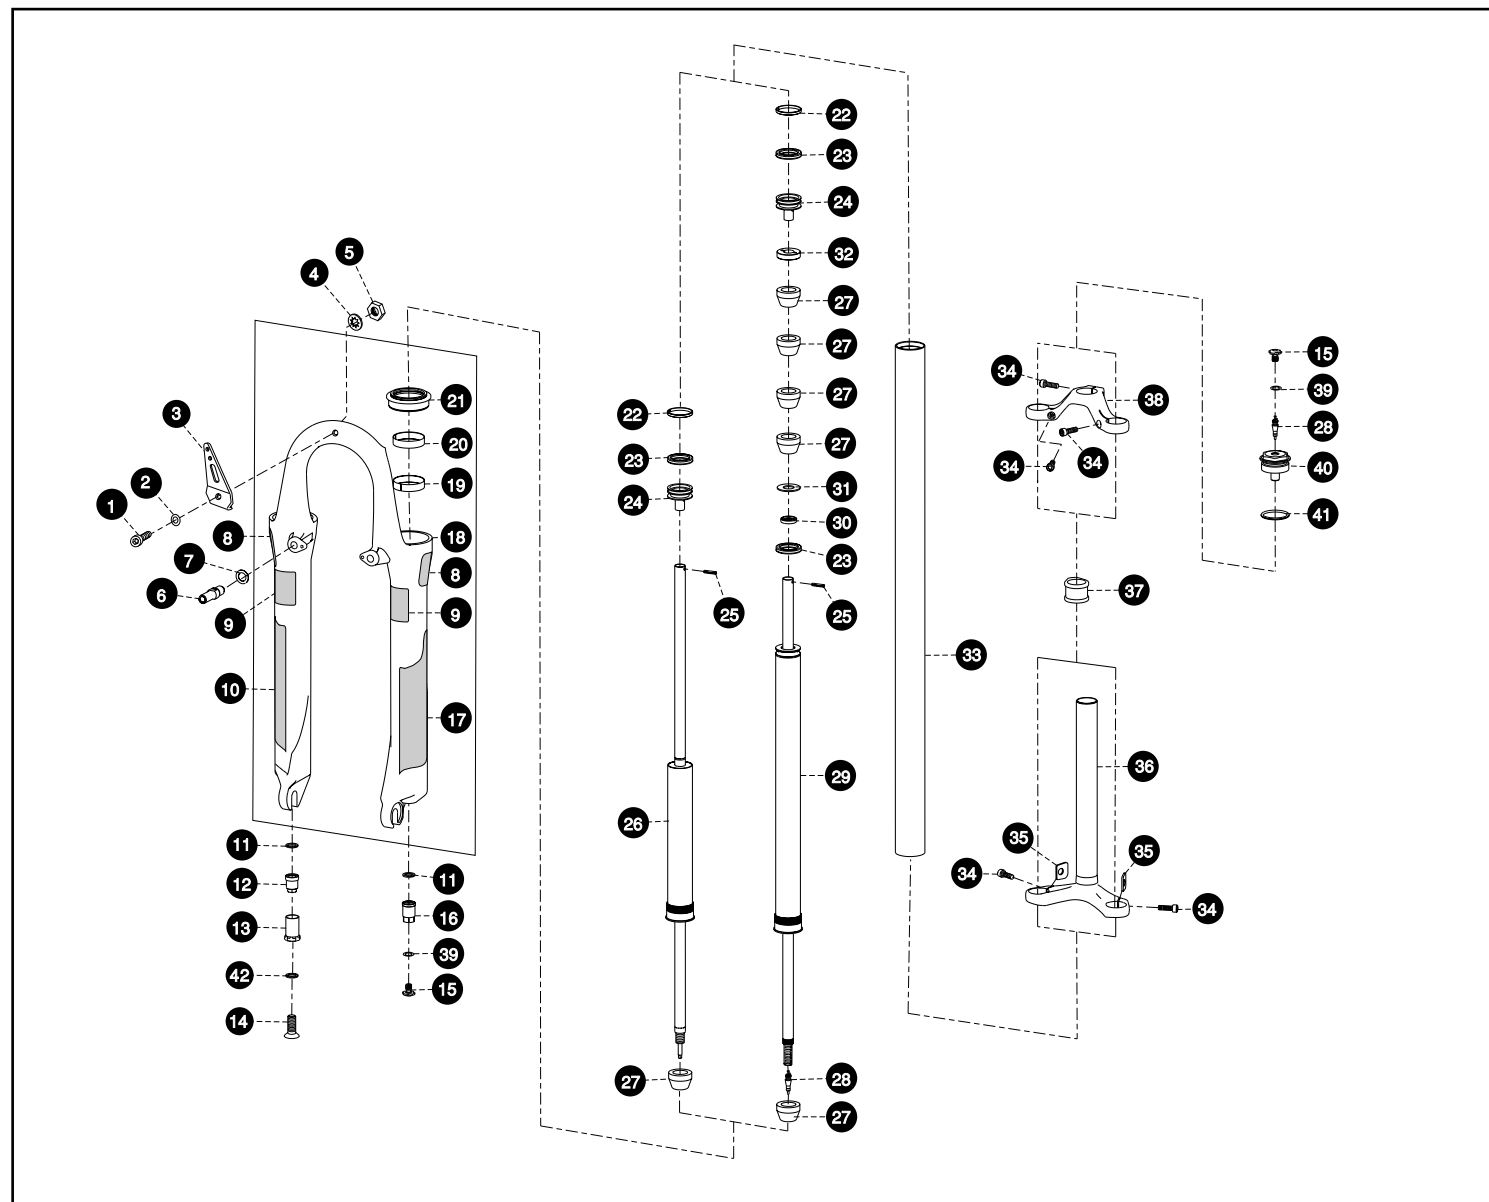

1 Reflector Bracket Bolt	620-001633-00	15 Air Cap Plug	440-001863-00	29 Negative Spring Assembly, 80mm	110-002425-06
2 Flat Washer, M5	620-000585-00	16 Air Shaft Nut	620-001784-00	Negative Spring Assembly, 102mm	110-002425-07
3 Reflector Bracket, Hangerless	60337	17 SID Decal, Left, Black	660-001814-01	30 Shaft Seal	56124
4 Reflector Bracket Lock washer	52222	SID Decal, Left, Red	660-001814-03	31 Seal Washer	52236
5 Reflector Bracket Nut	620-000192-00	SID Decal, Left, Blue	660-001814-07	32 Air Pin Retainer	430-001931-00
6 Brake Post	48131	18 Lower Leg Assy, N/H, W/DB Tab, Black	110-002264-00	33 Upper Tube	280-002309-03
Ti Brake Post	48132*	Lower Leg Assy, N/H, W/DB Tab, Red	110-002264-02	34 Crown Bolts	46148
7 Brake Post Washer	52261	Lower Leg Assy, N/H, W/DB Tab, Blue	110-002264-06	35 Crown Shims	610-002091-00
8 C3 Dual Adjust Decal, SID XL	660-001928-00	19 Lower Bushing	420-002031-02	36 1-1/8 Lower Crown/Steerer, 265mm	130-002431-08†
9 RockShox Decal, Black	660-001814-09	20 Upper Bushing,	420-002031-01	37 Fork Stop	56067
RockShox Decal, Red	660-001814-10	21 Seal	500-001992-00	38 Upper Crown, Short, 1-1/8", w/ 3 bolts	130-002876-81
RockShox Decal, Blue	660-001814-08	22 Glide Ring	430-001826-00	Upper Crown, Tall, 1-1/8", w/3 bolts	130-002876-82
10 SID Decal, Right, Black	660-001814-00	23 O-Ring	51117	Upper Crown, Extra Tall, 1-1/8", w/3 bolts	130-002876-83
SID Decal, Right, Red	660-001814-02	24 Piston	200-004444-00	39 O-ring, .101 OD x.070 thk	630-001457-05
SID Decal, Right, Blue	660-001814-06	25 Tension Pin	620-001817-01	40 Top Cap	200-001944-00
11 Crush Washer, 8mm	210-001548-00	26 Cartridge Assembly, 80mm	110-002424-06	41 O-ring, SLX	51230
12 Cartridge Retainer Nut	620-001601-00	Cartridge Assembly, 102mm	110-002424-07	42 Adjuster Screw Washer	620-002475-00
13 Cartridge Adjuster Knob	430-001082-00	27 Bumper Cone	410-000026-00		
14 Adjuster Screw	620-002476-00	28 Valve Core, Schrader	620-001907-00		

† Threadless steerer