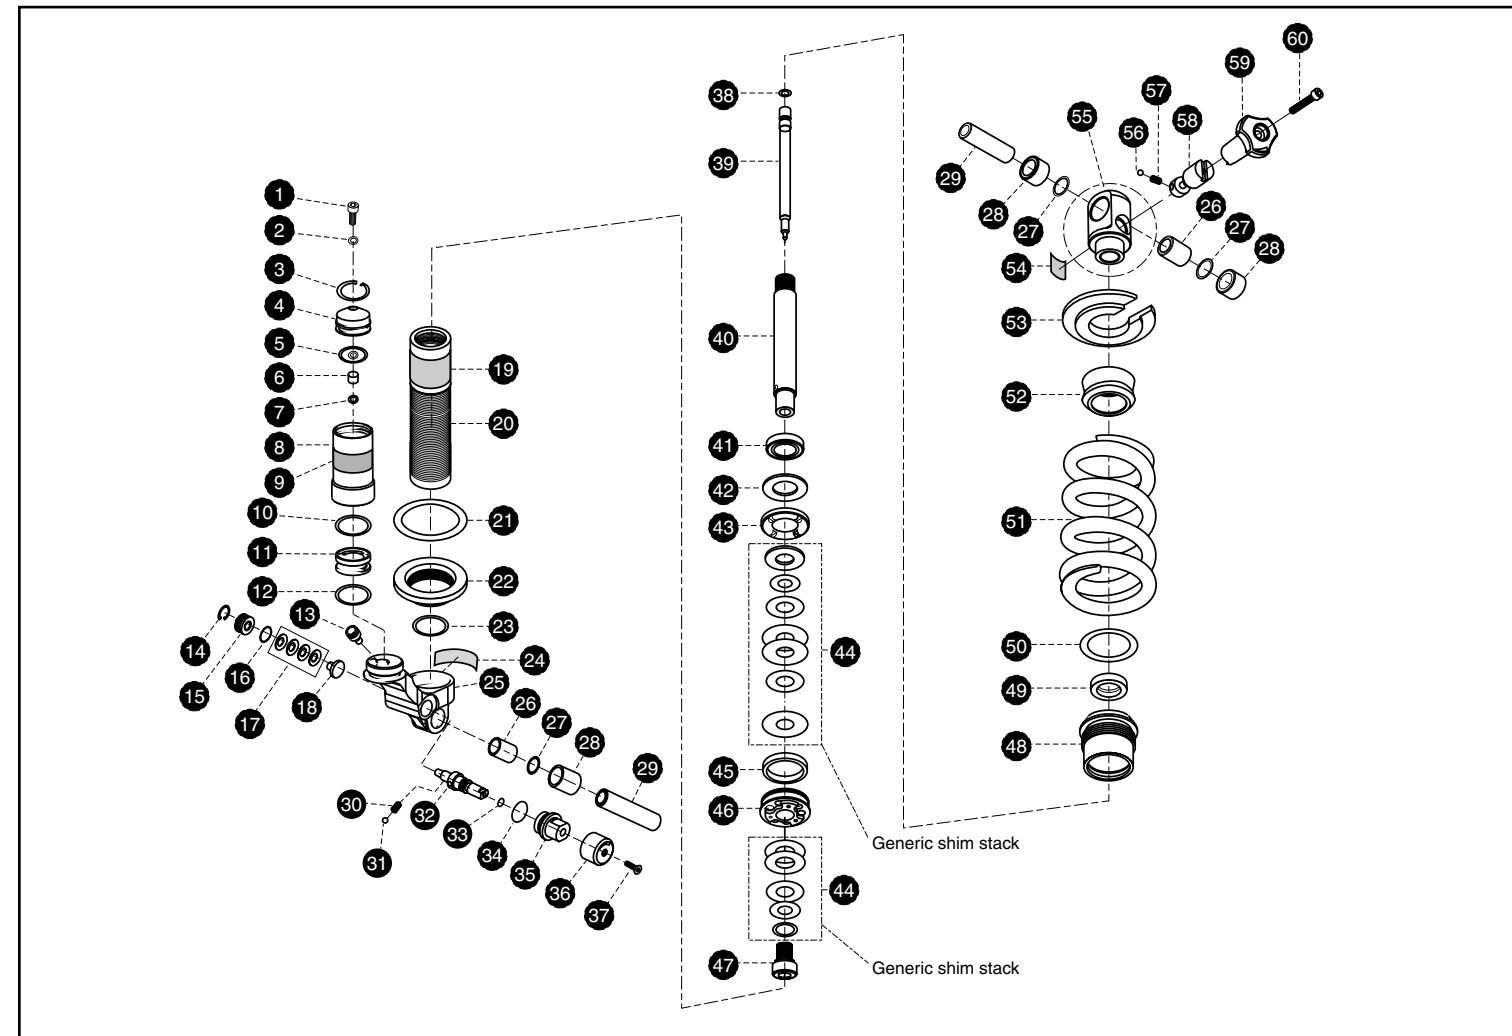

1 Nitrogen Screw	620-001362-00	21 Rubber Spring Washer	610-001746-00	Shock Shaft, 2.0T	240-003057-Q02
2 Nitrogen O-Ring	51216	22 Threaded Collar	200-001703-00	Shock Shaft, LT	240-003057-Q04
3 Reservoir End Cap Clip	200-004264-00	23 O-Ring, Body to Res	51224	41 Shaft Seal	56124
4 Reservoir Body Cap	200-004262-00	24 Decal, Body	660-004488-PRO	42 Top Out Washer	610-004109-00
5 O-Ring Res Cap	630-001679-15	25 Housing	200-003063-00	43 Top Out Pad	430-004108-00
O-Ring Res Cap(bag-o-10)	110-004881-60	26 Rear Bushing	200-004021-00	44 Shim Stack Assembly	Call RockShox
6 Oil Seal Plug	440-000754-00	27 Mount O-Ring	51112	45 Piston Ring	51229
7 Pressure Ring	200-000780-00	28 Mount Sleeve	Call RockShox	46 Piston	340-000269-00
Pressure Ring (bag-o-30)	110-004881-21	29 Mount Spacer	Call RockShox	47 Piston Bolt	620-004489-00
8 Reservoir Can	200-003060-00	30 Spring 1/16	520-000794-00	48 Seal Head Assembly	100-005032-00
9 Reservoir Decal	660-004488-RES	31 Ball 1/16	210-000795-00	49 Seal Head LT	200-004519-00
10 Floating Piston O-Ring	630-001680-08	32 Compression Low Speed Valve	200-000486-00	49 Wiper Shaft	43133
Floating Piston O-Ring (bag-o-10)	110-004881-61	33 Compression Low Speed O-Ring	51216	Wiper Shaft (bag-o-10)	110-004881-06
11 Floating Piston	210-000863-00	34 Low Speed Plug O-Ring	630-000545-00	50 Seal Head O-Ring	630-004845-15
12 O-Ring Res Body	51106	35 Compression Low Speed Plug	200-000485-00	51 Spring	Call RockShox
13 Check Valve	620-004360-00	36 Compression Low Speed Knob	200-000361-00	52 Bottom Out Bumper	430-004272-00
14 Retaining Ring	620-000992-00	37 Compression Knob Screw	620-000798-00	53 Spring Retainer	50123-00
Retaining Ring (bag-o-10)	110-004881-51	38 Adjuster Rod O-Ring	630-001457-04	54 Decal Cover	660-000380-01
15 Compression Plug	200-000487-00	39 Adjuster Rod, 1.25T	210-004605-00	55 Shaft Eyelet	43032
16 Compression Hi Speed Plug O-Ring	630-000544-00	Adjuster Rod, 1.50T	210-004605-10	56 Ball 3/32, Steel	210-000078-00
17 Blow Off Washers	510-000993-00	Adjuster Rod, 2.0T	210-004605-20	57 Spring 3/32	520-000077-00
18 Blow Off Valve	200-004281-00	Adjuster Rod, LT	210-004605-30	58 Adjuster Screw	46209
19 Decal, Warning	57449	40 Shock Shaft, 1.25T	240-003057-Q00	59 Rebound Knob	42703
20 Body	Call RockShox	Shock Shaft, 1.50T	240-003057-Q01	60 Rebound Knob Screw	620-000362-00