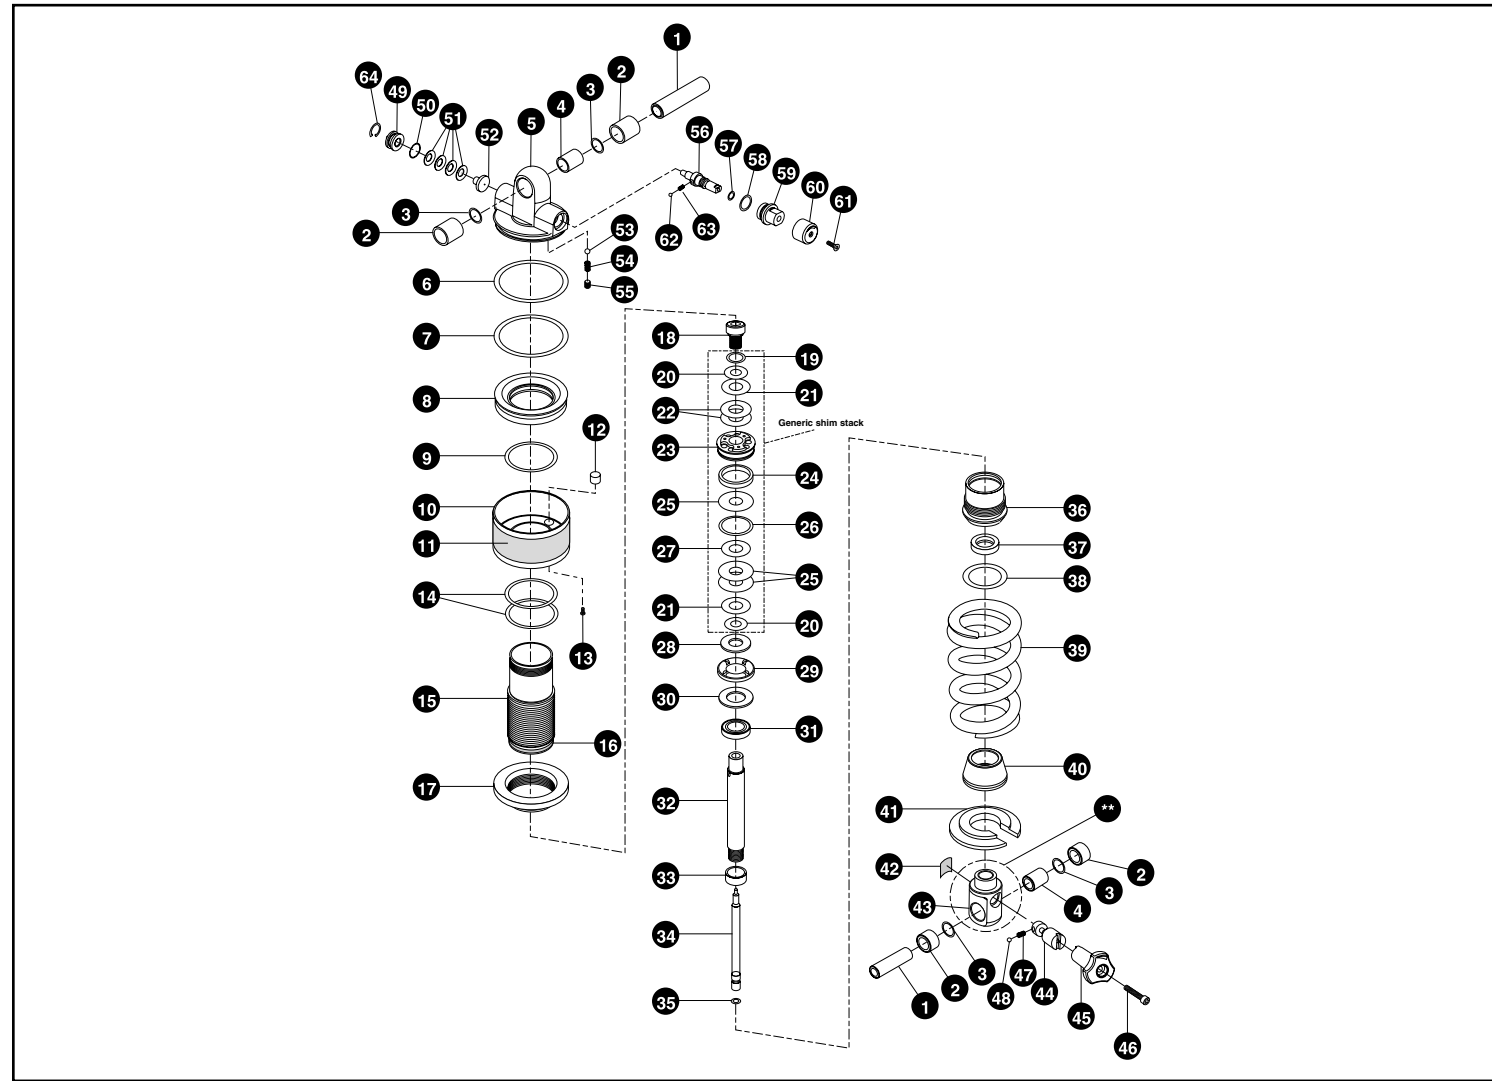

1 Mount Spacer	Call RockShox	24 Piston Ring	51229	43 Shaft Eyelet	43032
2 Mount Sleeve	Call RockShox	25 Shim	46209	44 Adjuster Screw	46209
3 Mount O-ring	51112	26 Shim	Call RockShox	45 Adjuster Knob	42703
4 Mount Bushing	54133	27 Shim	Call RockShox	46 Rebound Knob Screw	620-000362-00
5 Body Eyelet	Call RockShox	28 Stop Washer	52264	47 Rebound Detent Spring	520-000077-00
6 Body O-ring, Outer	51222	29 Top Out Pad	52241	48 Rebound Detent Ball	210-000078-00
7 Floating Piston O-ring, Outer	51222	30 Seal Head Washer	52247	49 Compression High Speed Plug	200-000487-00
8 Floating Piston	43034	31 Seal, U-cup	56124	50 Compression Hi Speed Plug O-ring	630-000544-00
9 Floating Piston O-ring, Inner	51224	32 Shock Shaft, 1.25T"	43340	51 Compression Spring	510-000993-00
10 Reservoir	52281	Shock Shaft, 1.50T"	43341	52 Compression High Speed Piston	200-000488-00
11 Super Deluxe 1999 Decal	660-002088-S4	Shock Shaft, 2.0T"	43342	53 Check Piston	200-000759-00
12 Air Valve	440-000752-00	33 Shaft Bushing	54134	54 Compression Return Spring	520-000546-00
13 Reservoir Screw	46163	34 Adjuster Rod 1.25T	210-001917-00	55 Set Screw	46196
14 Body Tube O-ring	51221	Adjuster Rod 1.50T	210-001917-10	56 Compression Low Speed Valve	200-000486-00
15 Shock Body 5.5X1.25T	Call RockShox	Adjuster Rod 2.0T	210-001917-20	57 Compression Low Speed O-ring	51216
16 Warning Decal	57449	35 Adjuster Rod O-ring	51216	58 Low Speed Plug O-ring	630-000545-00
17 Threaded Collar	53106	36 Seal Head	56069	59 Compression Low Speed Plug	200-000485-00
18 Piston Bolt	46102	37 Shaft Wiper	43133	60 Compression Low Speed Knob	200-000361-00
19 Shim	Call RockShox	38 Seal Head O-ring	51106	61 Compression Knob Screw	620-000798-00
20 Shim	Call RockShox	39 Shock Spring	Call RockShox	62 Compression Detent Ball	210-000795-00
21 Shim	Call RockShox	40 Bottom Out Bumper	56063	63 Compression Detent Spring	520-000794-00
22 Shim	Call RockShox	41 Spring Retaining Collar	50123-00	64 Retaining Ring	620-000992-00
23 Shock Piston	340-000269-00	42 Decal, Cover	660-000380-00