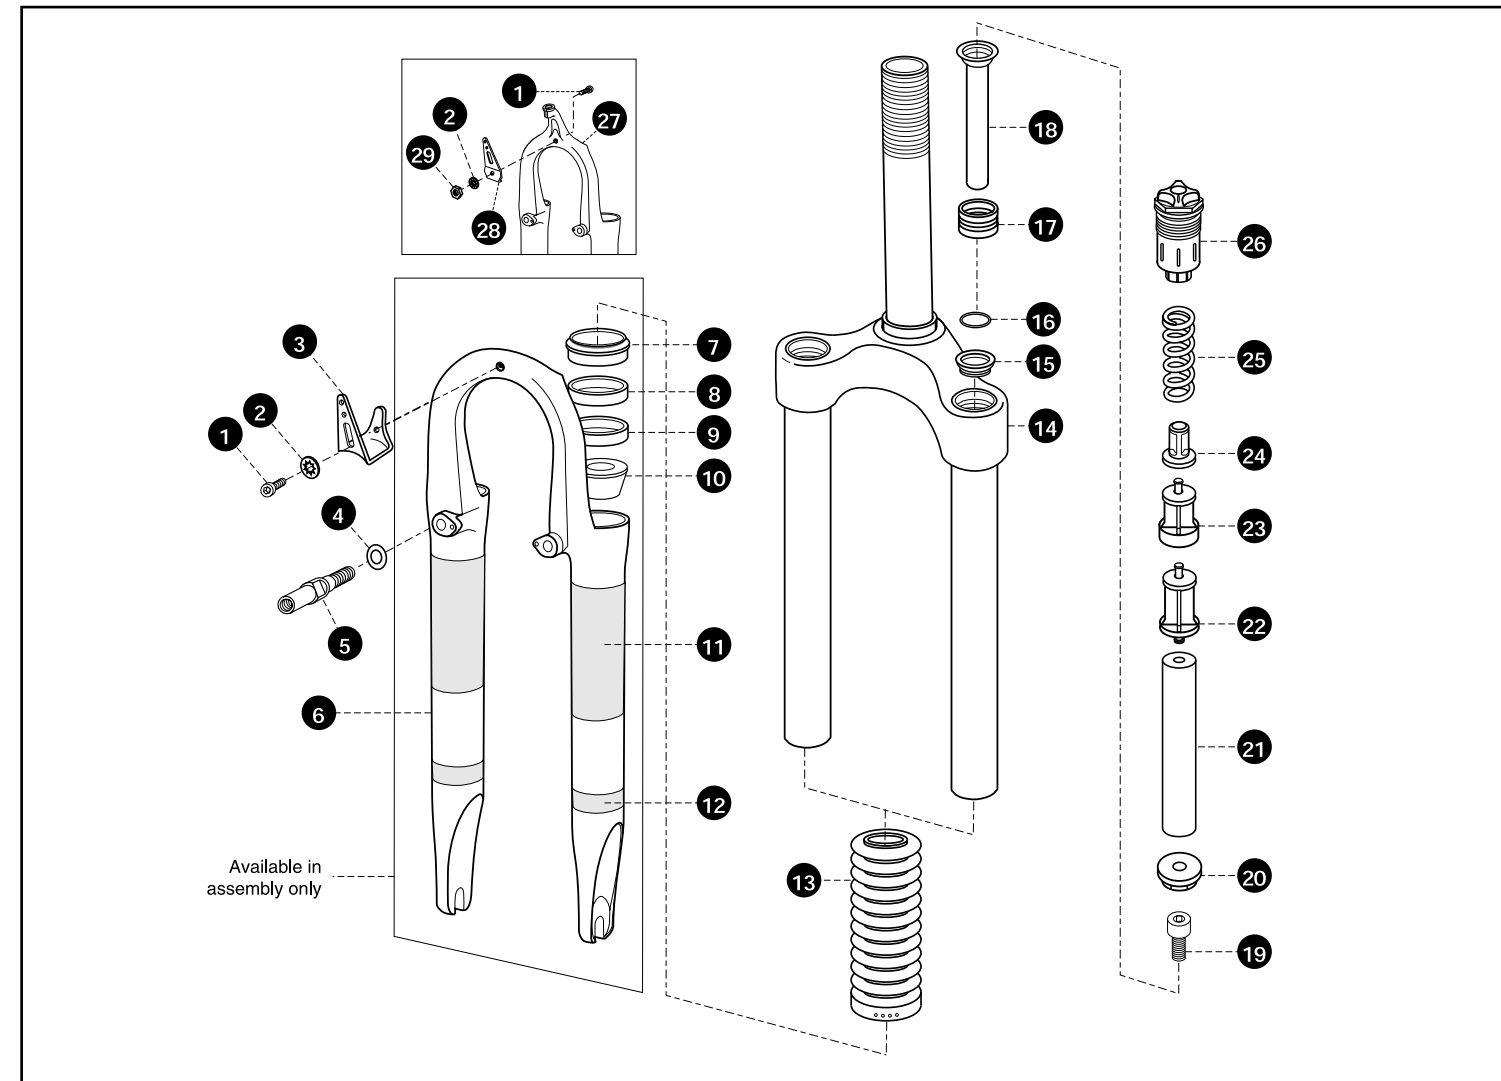

1 Reflector Bracket Screw	47171
2 Reflector Bracket Lock Washer	52222
3 Reflector Bracket, Hangerless	60335
4 Brake Post Washer	52261
5 Brake Post	48131
6 Lower Tube Assy, Hangerless, Cream	100-000601-00
Lower Tube Assy, Hangerless, Black	100-000602-00
7 Indy Main Seal	56346
8 Upper Bushing	54125
9 Lower Bushing	54131
10 Bottom Bumper, Indy	52252
11 Indy XC Panel Decal, Black	660-000260-00
Indy XC Panel Decal, Cream	660-000260-01
12 Indy XC Band Decal	660-000258-02
13 Fork Boot	56524*
Fork Boot, Long Travel	56516**
14 Crwn/Strr/Upper Tubes 1"x140mm	331400-7
Crwn/Strr/Upper Tubes 1"x170mm	331700-7

Crwn/Strr/Upper Tubes 1"x200mm	332000-7
Crwn/Strr/Upper Tubes 1"x230mm	332300-7
Crwn/Strr/Upper Tubes 1"x265mm †	332650-7
Crwn/Strr/Upper Tubes 1 1/8"x140mm	331408-7
Crwn/Strr/Upper Tubes 1 1/8"x170mm	331708-7
Crwn/Strr/Upper Tubes 1 1/8"x200mm	332008-7
Crwn/Strr/Upper Tubes 1 1/8"x230mm	332308-7
Crwn/Strr/Upper Tubes 1 1/8"x265mm †	332658-7
Crwn/Strr/Upper Tubes 1 1/4"x265mm †	332654-7
15 Friction Damper	430-000435-05
16 Friction Damper O-ring	630-000495-00
17 Top Out Bumper	56332
18 Plunger	42256*
Plunger, Long Travel	42384**
19 Plunger Bolt	46119
20 Plunger Cap	42246
21 MCU Bumper, Butterscotch	56337
22 Spacer, MCU, Indy	42416

23 Spacer, Urethane, Indy	56128-05
24 Spring Rate Adjuster, Firm, 5mm, Gray	42417
Spring Rate Adjuster, Std, 13mm, Black	42418*
Spring Rate Adjuster, Soft, 20mm, Beige	42419**
25 Tuning Spring, Soft - Red	44358
Tuning Spring, Medium - Yellow	44359*
Tuning Spring, Firm - Green	44362
Tuning Spring, Extra Firm - Purple	44364
26 Top Cap Assy	100-001830-00
27 Lower Tube Assy, Hanger, Cream	100-000601-01
Lower Tube Assy, Hanger, Black	100-000602-01
28 Reflector Bracket (Hangerless)	60337
29 Reflector Bracket Nut	620-000192-00
* Indicates Standard Part	
** Indicates Long Travel Part	
† Indicates Threadless Steerer