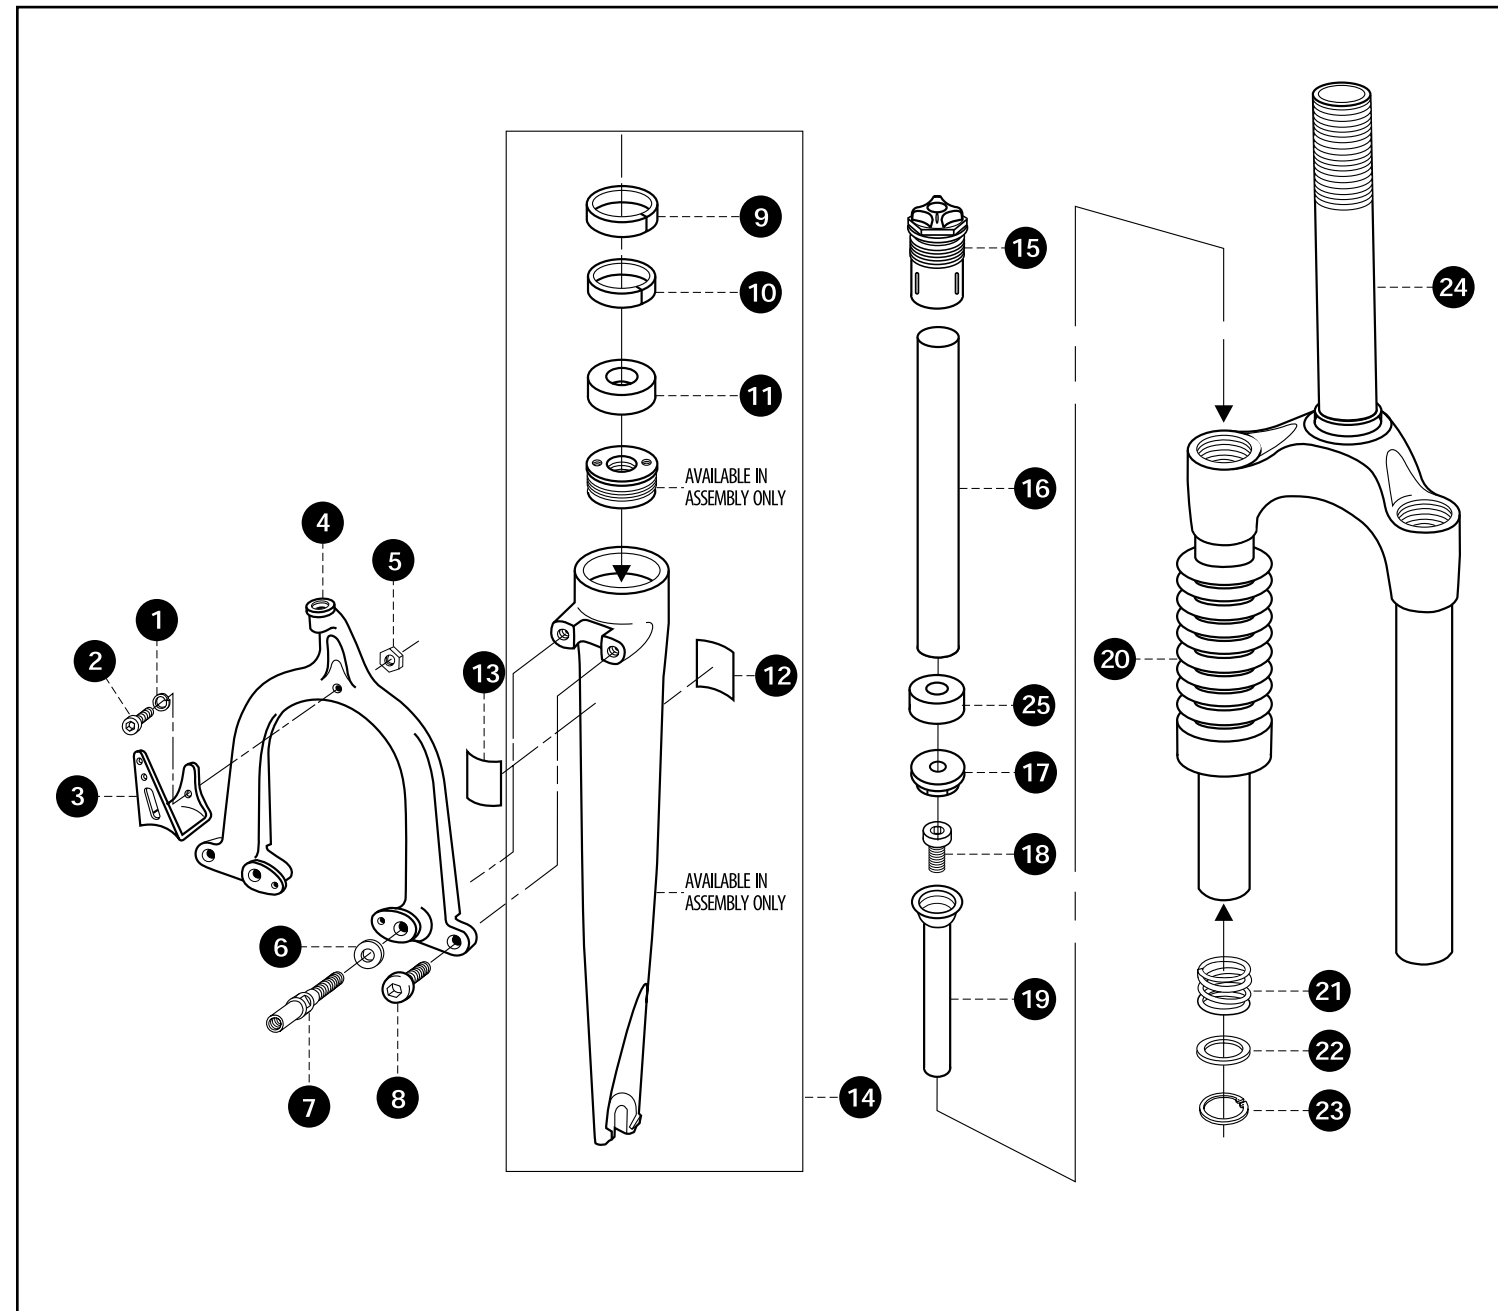

1 Reflector Bracket Lock Washer	52222	15 Top Cap Assembly	20603	1 Crown/Steerer/Upper Tubes 230MM	262300
2 Reflector Bracket Screw	47172	16 Soft Elastomer Kit, Red	56321	†1 Crown/Steerer/Upper Tubes 265MM	262650
3 Reflector Bracket	60335	Medium Elastomer Kit (Stock), Purple	56325	1-1/8 Crown/Steerer/Upper Tubes 140MM	261408
4 Fork Brace, Black Aluminum	48998	Hard Elastomer Kit, Green	56323	1-1/8 Crown/Steerer/Upper Tubes 170MM	261708
5 Reflector Bracket Nut	46202	Cold Weather Elastomer Kit, Ice Blue	56324	1-1/8 Crown/Steerer/Upper Tubes 200MM	262008
6 Brake Post Washer	52242	17 Plunger Cap	42246	1-1/8 Crown/Steerer/Upper Tubes 230MM	262308
7 Brake Post	48123	18 Plunger Bolt	46177	†1-1/8 Crown/Steerer/Upper Tubes 265MM	262658
8 Brace Bolt	46169	19 Plunger	42242	1-1/8 Crown/Steerer/Upper Tubes 140MM	261404
9 Upper Bushing	54125	20 Fork Boot (Required)	56521	1-1/4 Crown/Steerer/Upper Tubes 170MM	261704
10 Lower Bushing	54131	21 Top Out Spring	44310	1-1/4 Crown/Steerer/Upper Tubes 200MM	262004
11 Bottom Washer	56307	22 Top Out Washer	52239	1-1/4 Crown/Steerer/Upper Tubes 230MM	262304
12 Tire Clearance Decal	57307	23 Upper Tube Retaining Ring	50110	†1-1/4 Crown/Steerer/Upper Tubes 265MM	262654
13 RockShox Decal	57302	24 1 Crown/Steerer/Upper Tubes 140MM	261400	25 Spacer	53145
14 Lower tube Assembly, Silver (R)	20513	1 Crown/Steerer/Upper Tubes 170MM	261700		
Lower tube Assembly, Silver (L)	20514	1 Crown/Steerer/Upper Tubes 200MM	262000