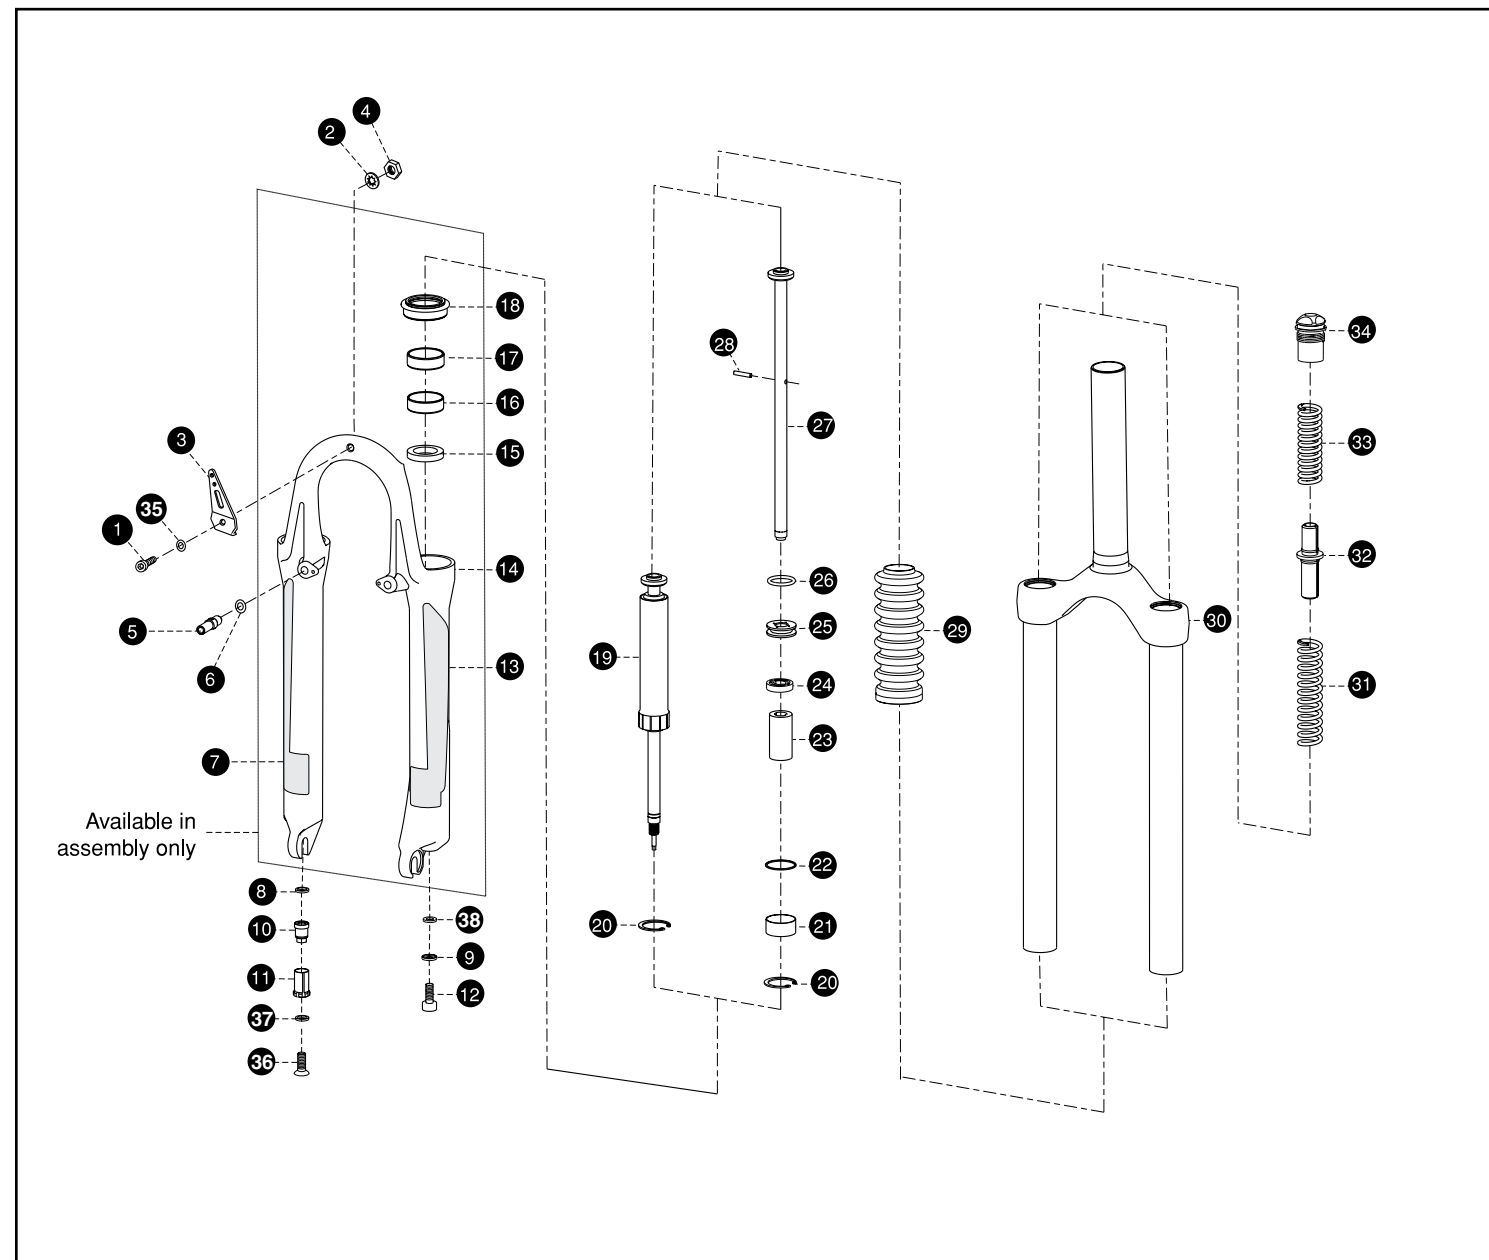

1 Reflector Bracket Bolt	620-001633-00	Lower Leg Assy, Blue, W/DB, NH	110-002460-07	30 1-1/8 Crown/Steerer/Upper	130-002520-08
2 Reflector Bracket Lock washer	52222	15 Bottom Bumper	410-000027-40	31 Secondary Spring, Extra Soft, Silver	44459-01
3 Reflector Bracket, Hangerless	60337	16 Lower Bushing	420-002495-02	Secondary Spring, Soft, Yellow	44459-02
4 Reflector Bracket Nut	620-000192-00	17 Upper Bushing	420-002495-01	Secondary Spring, Medium, Red	44459-03*
5 Brake Post	48131	18 Seal	500-000820-00	Secondary Spring, Firm, Black	44459-04
6 Brake Post Washer	52261	19 Dual Adjust Cartridge Assy, 63	100-002310-01	32 Spring Spacer, 63mm	52292-01
7 Judy SL Decal, Red/Yellow, Right	660-001775-01	Dual Adjust Cartridge, Assy, 80	100-002310-02	33 Primary Spring, Extra Soft, Silver	44460-01
Judy SL Decal, Black/Blue, Right	660-001775-03	20 Snap Ring	50108	Primary Spring, Soft, Yellow	44460-02*
8 Crush Washer, Nylon, 8mm	210-001548-00	21 Lower Shaft Guide	430-001378-01	Primary Spring, Medium, Red	44460-03
9 Crush Washer Retainer	210-001546-00	22 Shaft Guide Retaining Ring	530-001600-00	Primary Spring, Firm, Black	44460-04
10 Cartridge Retainer Nut	620-001601-00	23 Top Out Spring	510-001440-00	34 Top Cap	430-001875-00
11 Cartridge Adjuster Knob	430-001082-00	24 Top Out Spring Guide	430-001342-00	Top Cap, Aluminum	100-004652-00
12 Shaft Bolt	46150	25 Upper Shaft Guide	43232	35 Washer	620-000585-00
13 Judy SL Decal, Red/Yellow, Left	660-001775-02	26 O-ring	51124	36 Adjuster Screw	620-002476-00
Judy SL Decal, Black/Blue, Left	660-001775-04	27 Neutral Shaft, 63mm	110-004445-01	37 Adjuster Screw Washer	620-002475-00
14 Lower Leg Assy, Black, W/DB, NH	110-002460-00	Neutral Shaft, 80mm	110-004446-02	38 Crush Washer, Nylon, 6mm	210-001547-00
Lower Leg Assy, Red, W/DB, NH	110-002460-02	28 Pin	620-001441-00	* Standard	
Lower Leg Assy, Yellow, W/DB, NH	110-002460-04	29 Fork Boot	56402