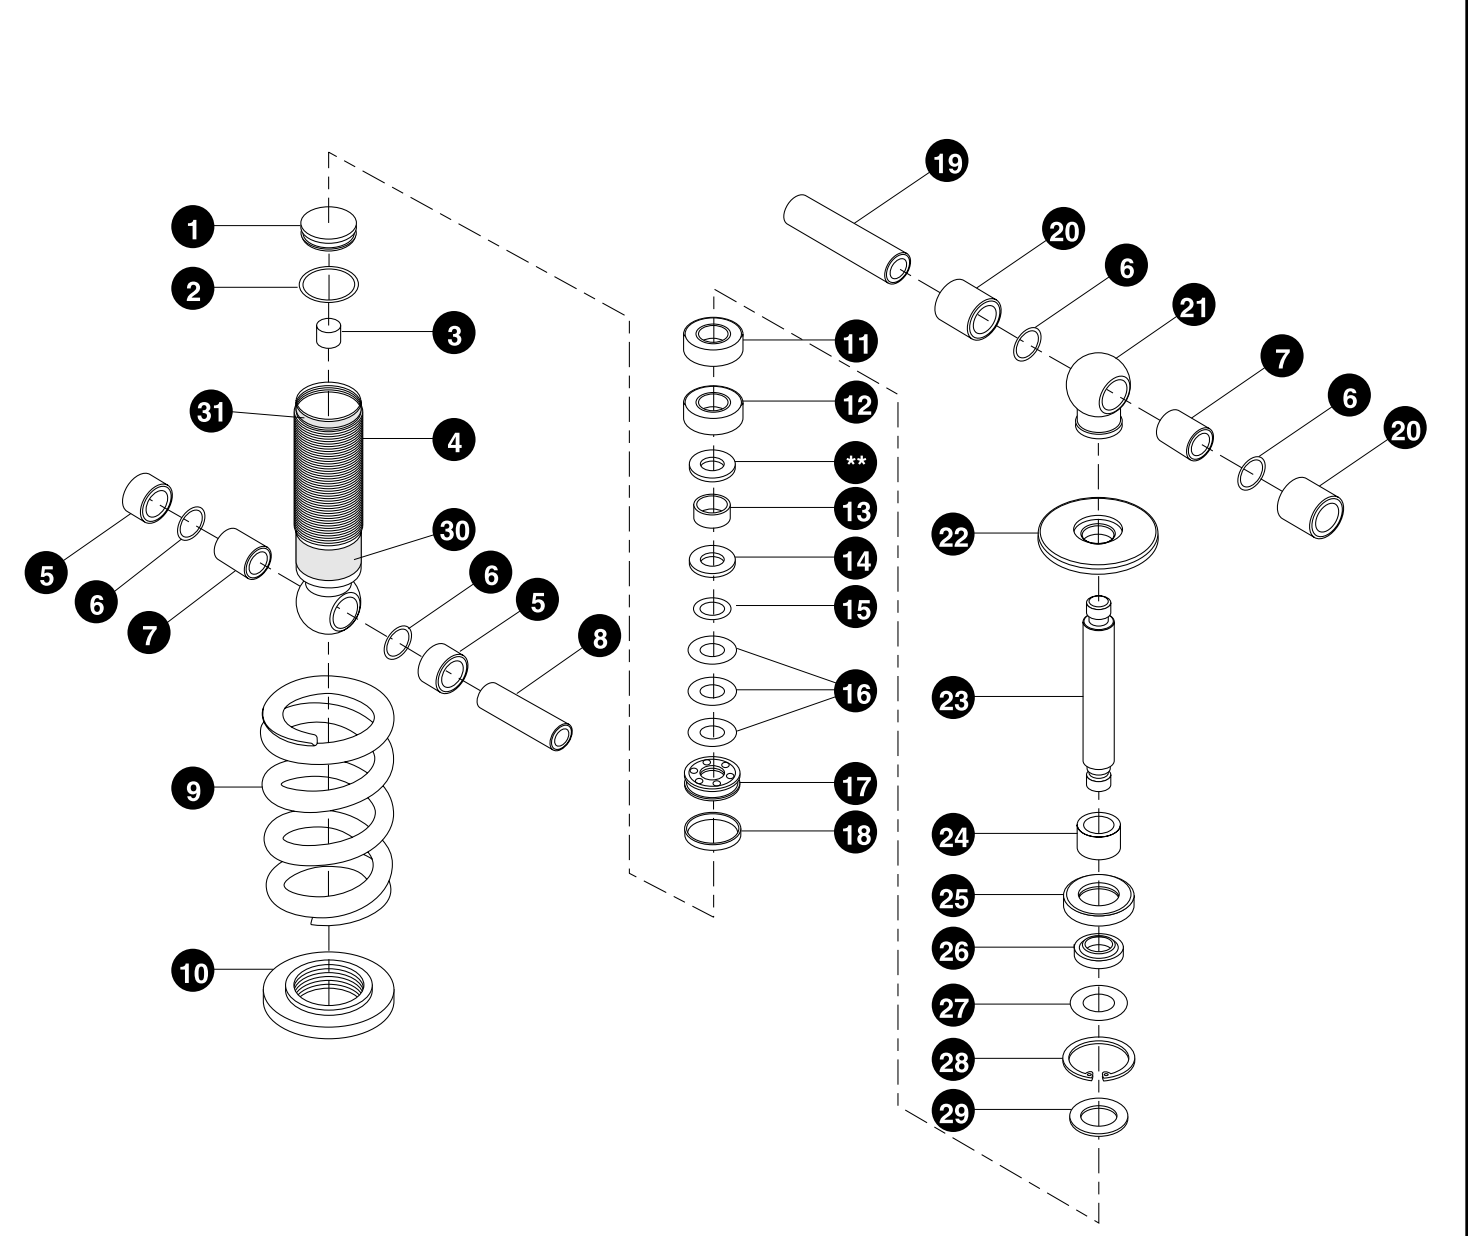

1 Floating Piston	43138	12 Bushing Carrier	54102	Shock Shaft (3.315)	43143
2 Floating Piston O-ring	51118	13 Shaft Bushing	54134	24 Bottom Out Bumper	56314
3 Air Valve	56303	14 Stop Washer	52250	25 Seal Cover	55021
4 Shock Body (3.08)	43141	15 Preload Shim	52196	26 Shaft Wiper	43133
Shock Body (3.33)	43136	16 Piston Shim	52198	27 Seal Cover Washer	52102
Shock Body (3.83)	42272	17 Shock Piston	43135	28 Retaining Ring	50109
5 Spacer Sleeve	Call RockShox	18 Piston Ring	51225	29 Seal Washer	52249
6 Pivot O-ring	51112	19 Spacer, Lower	Call RockShox	30 Deluxe Decal	57332
7 Pivot Bushing	54103	20 Spacer Sleeve, Lower	Call RockShox	31 Warning Decal	57109
8 Spacer	Call RockShox	21 Shaft Eye (0.63)	43137	** Valve, Top Out (Trek only)	42298
9 Shock Spring	Call RockShox	Shaft Eye (0.88)	43145	* Mount Kits and Spring Kits are listed in Kits section after fork and shock listings.	
10 Threaded Spring Collar	53108	22 Spring Retainer	44313		
11 Shaft Seal	52194	23 Shock Shaft (3.065)	43134