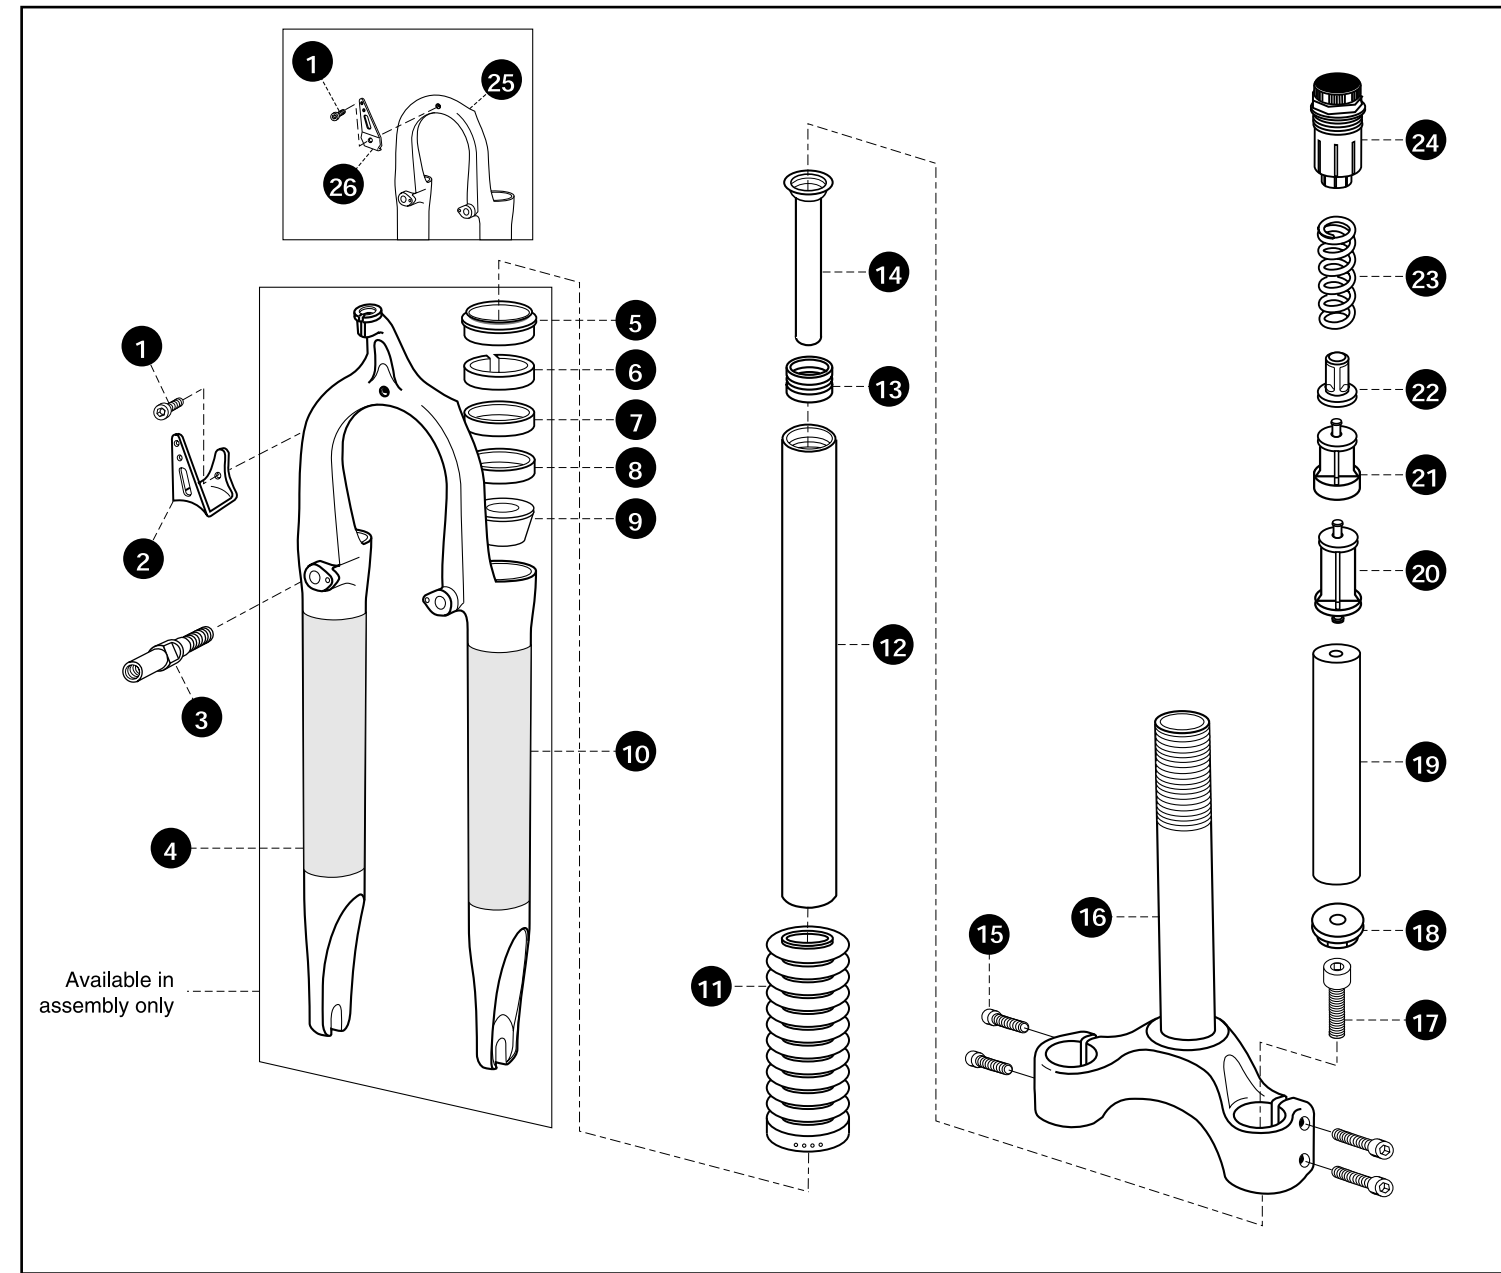

1 Reflector Bracket Screw	47171	1 Crown/Steerer 170MM	271700
2 Reflector Bracket	60335	1 Crown/Steerer 200MM	272000
3 Brake Post	48131	1 Crown/Steerer 230MM	272300
4 Lower Tubes/Brace, 1 piece, Cream	100-000601-01	† 1 Crown/Steerer 265MM	272650
5 Resi-wiper Seal	56346	1-1/8 Crown/Steerer 140MM	271408
6 Seal Spacer	56345	1-1/8 Crown/Steerer 170MM	271708
7 Upper Bushing	54125	1-1/8 Crown/Steerer 200MM	272008
8 Lower Bushing	54131	1-1/8 Crown/Steerer 230MM	272308
9 Bottom Out Bumper	52252	† 1-1/8 Crown/Steerer 265MM	272658
10 Panel Decal, Indy XC (Red)	57454	1-1/4 Crown/Steerer 140MM	271404
11 Fork Boot	56524	1-1/4 Crown/Steerer 170MM	271704
12 Upper Tube	40914	1-1/4 Crown/Steerer 200MM	272004
13 Top Out Bumper	56332	1-1/4 Crown/Steerer 230MM	272304
14 Plunger	42256	† 1-1/4 Crown/Steerer 265MM	272654
15 Crown Bolt	46158	17 Plunger Bolt	46164
16 1 Crown/Steerer 140MM	271400	18 Plunger Cap	42246

19 MCU Bumper	56337		
20 MCU Spacer	42416		
21 Urethane Spacer	56128		
22 Spring Rate Adjuster, 5, Gray	42417		
Spring Rate Adjuster, 13, Black	42418		
Spring Rate Adjuster, 20, Beige	42419		
23 Tuning Spring, Soft - Red	44358		
* Tuning Spring, Medium - Yellow	44359		
Tuning Spring, Firm - Green	44362		
Tuning Spring, Extra Firm - Purple	44364		
24 Top Cap Assembly	20542		
25 Lower Tubes/Brace, 1 pc, No Hang	100-000601-00		
26 Reflector Bracket, No Hanger	60337