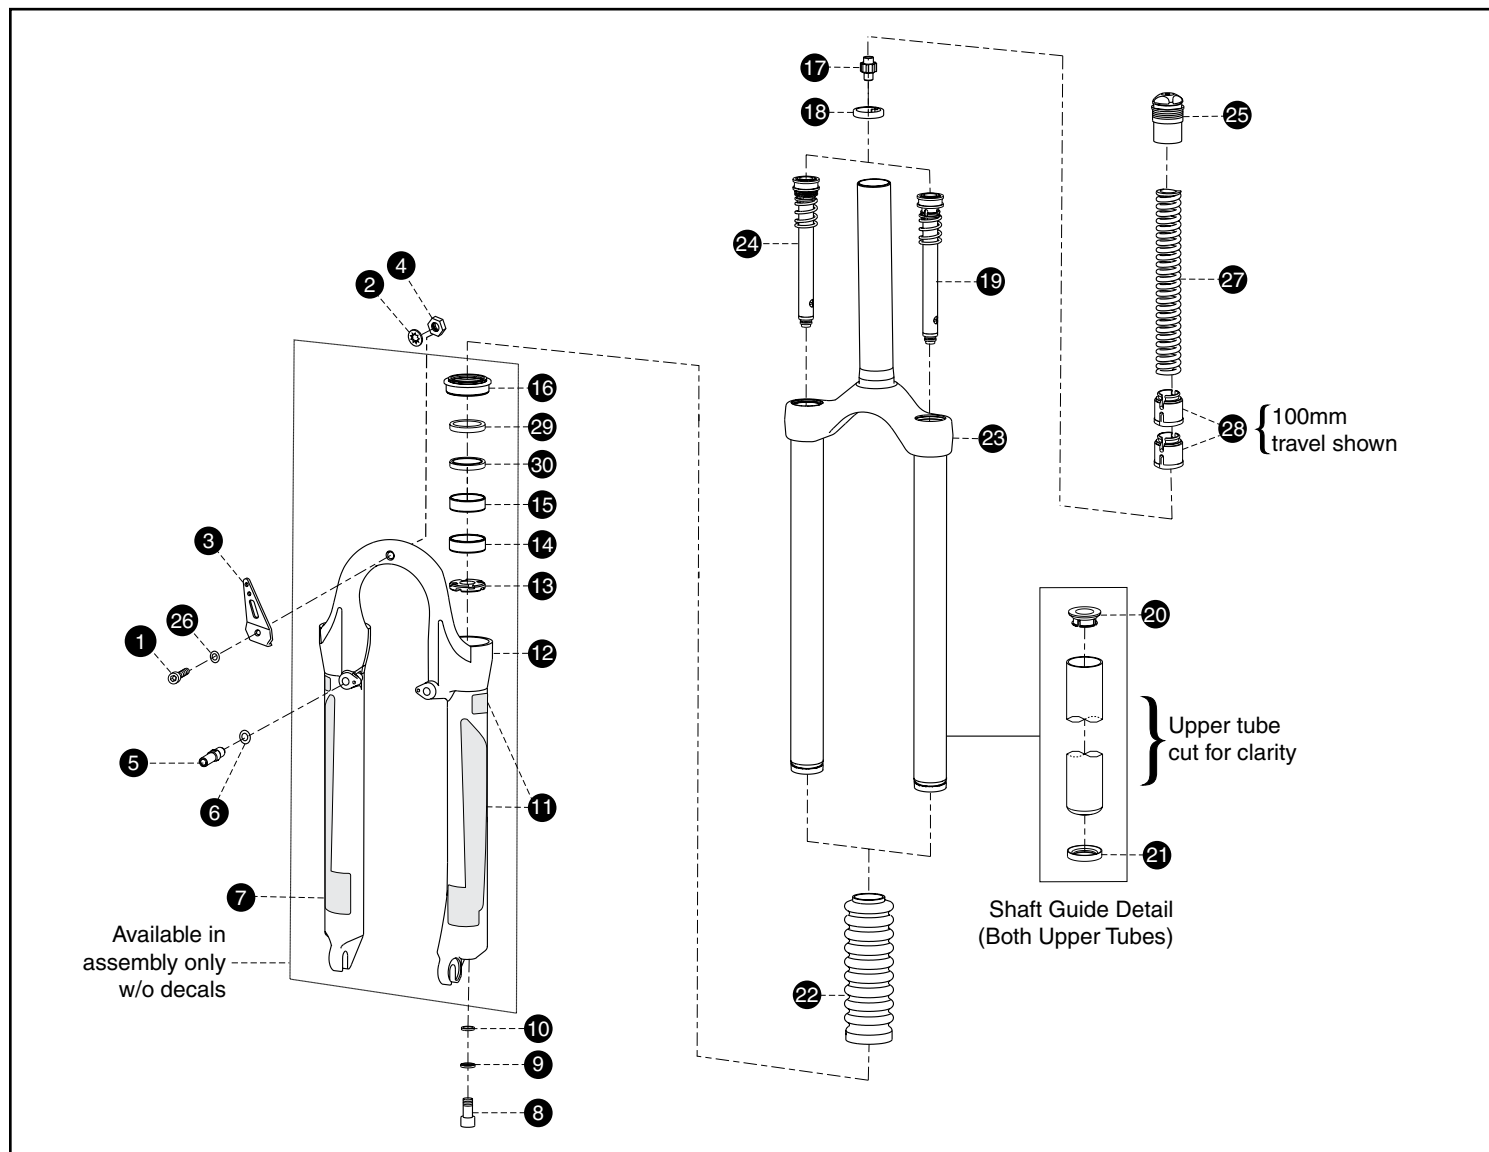

1 Reflector Bracket Bolt	620-001633-00	Lower Leg Assy, Red, W/DB, NH	100-004785-02	22 Boot	400-004357-00
2 Reflector Bracket Lock washer	52222	Lower Leg Assy, Yellow, W/DB, NH	100-004785-04	23 1-1/8" Crown/Steerer/Upper	130-002516-08
3 Reflector Bracket	60337	13 Bottom Bumper	410-001654-00	24 Damper Assembly	110-002465-03
4 Reflector Bracket Nut	620-000192-00	14 Lower Bushing	420-002495-02	25 Top Cap	430-001876-00
5 Brake Post	48131	Lower Bushing (bag-o-30)	110-004881-40	26 Washer	620-000585-00
6 Brake Post Washer	52261	15 Upper Bushing	420-002495-01	27 Coil Spring, Extra Soft, Silver	100-004473-00
7 Judy XC Decal, Black, Right	660-004172-00	Upper Bushing (bag-o-30)	110-004881-39	Coil Spring, Soft, Yellow	100-004774-00
Judy XC Decal, Yellow, Right	660-004505-00	16 Dust Seal (bag-o-30)	500-004279-00	Coil Spring, Medium, Red	100-004775-00
8 Shaft Bolt	46120	17 Spring Retainer	430-001185-00	Coil Spring, Firm, Black	100-004776-00
9 Crush Washer Retainer	610-004275-00	18 Glide Ring, Gray	430-001184-01	28 All Travel Spacer	430-004650-00
10 Crush Washer	610-004274-00	19 Plunger Assembly	110-002464-03	29 Foam Ring	500-002925-00
11 Judy XC Decal, Black, Left	660-004172-01	20 Shaft Guide	430-001186-00	30 Pressure Seal	500-003047-00
Judy XC Decal, Yellow, Left	660-004505-01	21 Shaft Guide Retainer	430-001411-00		
12 Lower Leg Assy, Black, W/DB, NH	100-004785-00