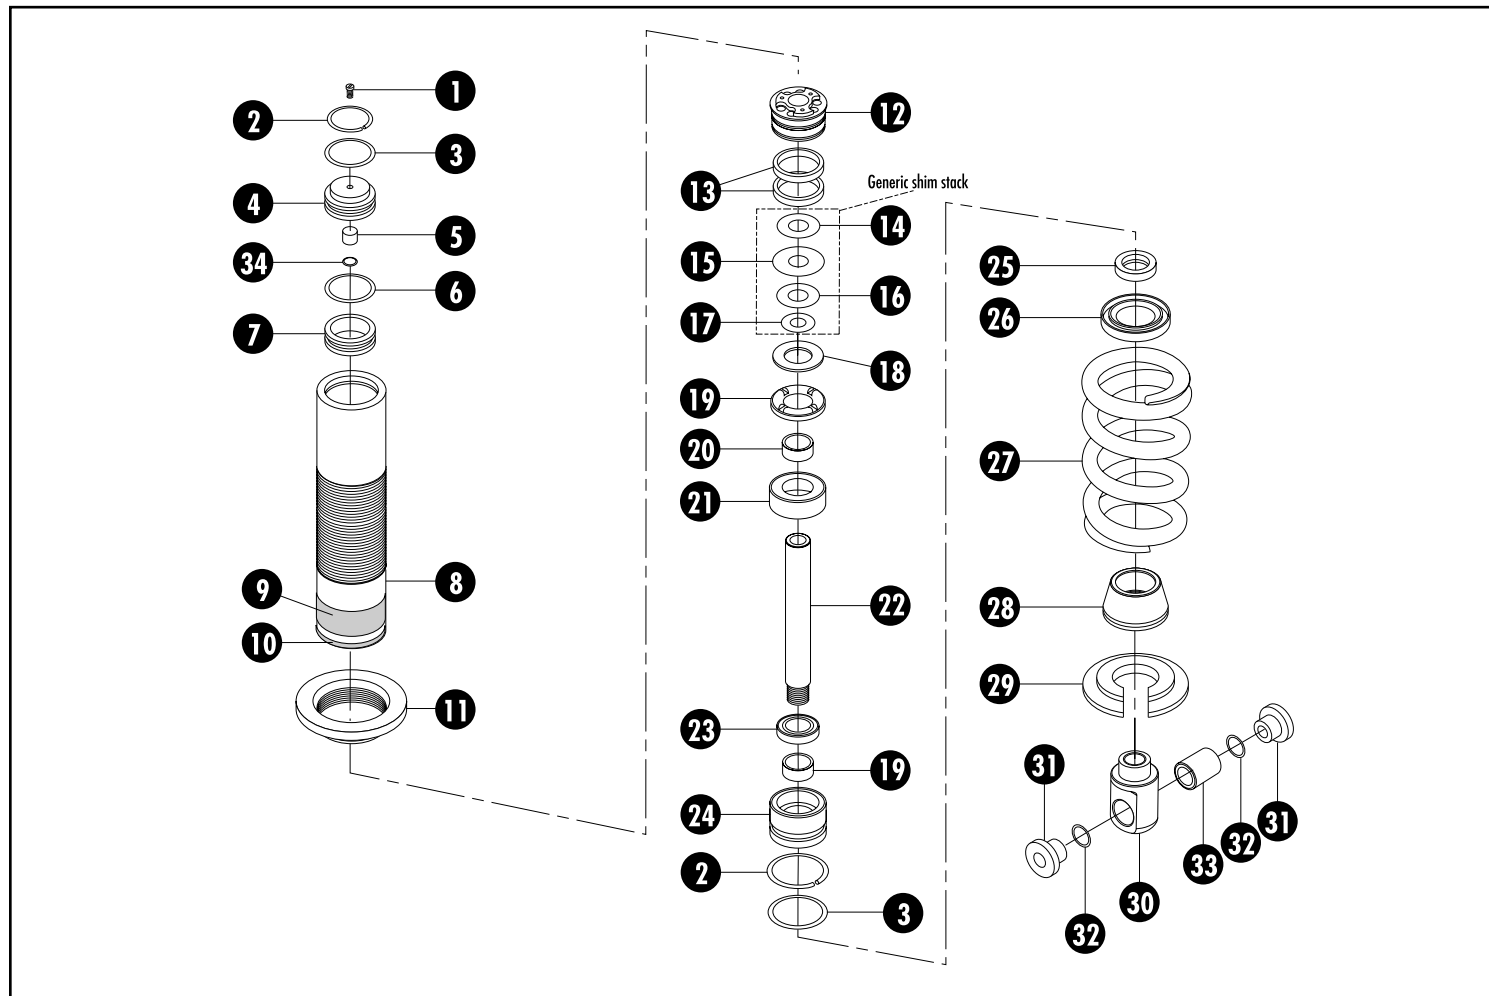

1 Reservoir Screw	46163	Shock Piston, .035	200-000338-02	24 Seal Head	43017
2 Retaining Ring, Wire	50128	Shock Piston, .040	200-000338-03	25 Shaft Wiper	43133
3 Seal Head O-ring	51215	13 Piston Ring	51225	26 Seal Cover	56059
4 End Cap, Strut	56986	14 Shim	Call RockShox	27 Shock Spring	Call RockShox
5 Air Valve	440-000752-00	15 Shim	Call RockShox	28 Bottom Out Bumper	56063
6 Floating Piston O-ring	51118	16 Shim	Call RockShox	29 Spring Retaining Collar	50123-00
7 Floating Piston	43138	17 Shim	Call RockShox	30 Shaft Eyelet	43028
8 Shock Body	270-000075-00	18 Stop Washer	52250	31 Mount Parts	Call RockShox
9 Deluxe 1998 Decal	660-000248-00	19 Top Out Pad	52267	32 Mount O-ring	51141
10 Warning Decal	57449	20 Shaft Bushing	54134	33 Mount Bushing	54133
11 Threaded Collar	53106	21 Bushing Carrier	54102	34 Alum Air Ring	200-000780-00
12 Shock Piston, .025	200-000338-00	22 Shock Shaft	240-000076-00		
Shock Piston, .030	200-000338-01	23 Seal, U-cup	56124