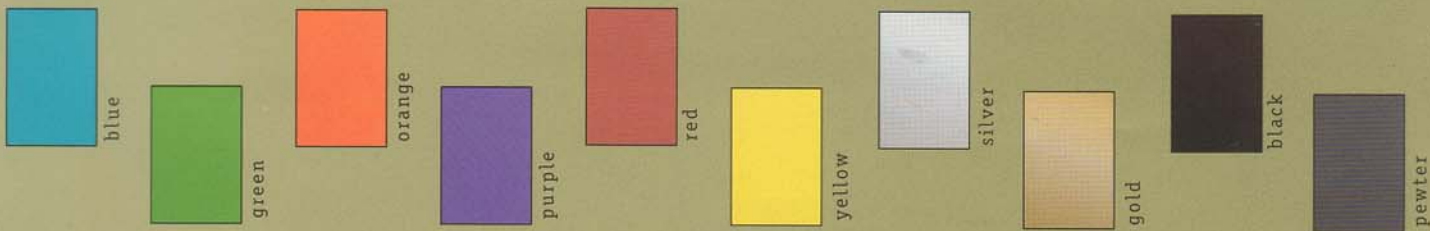

anodized graphics 1, 2, 3, 4, 5 & 6