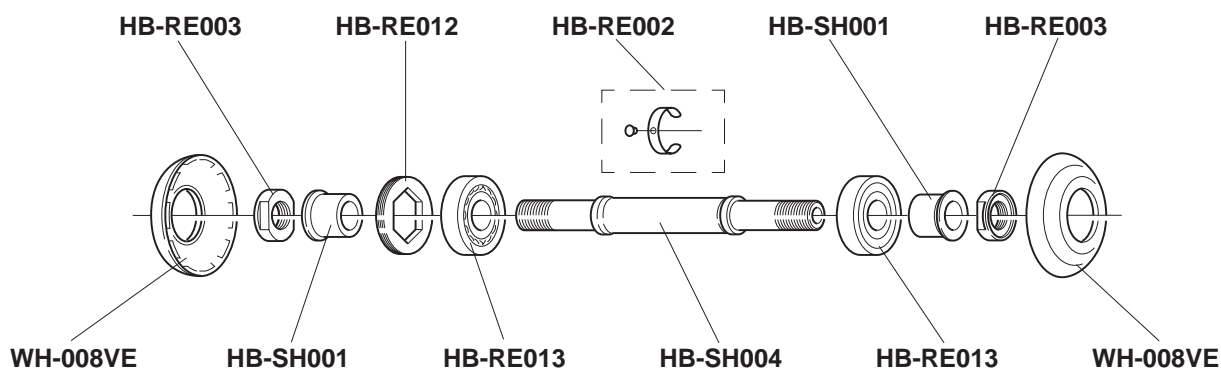

PD-RE003

WHEELS SHAMAL 9 Speed - FRONT

COMPLETE WHEELS	A	KIT (B + C)
R-SH107 tubular 26"	WH-001SH	KIT-91SH
R-SH108 tubular 28"	WH-003SH	KIT-92SH
R-SH304 clincher 28"	WH-005SH	KIT-92SH

COMPLETE WHEELS	B
R-SH107 tubular 26"	L. 257 mm
R-SH108 tubular 28"	L. 282 mm
R-SH304 clincher 28"	L. 282 mm