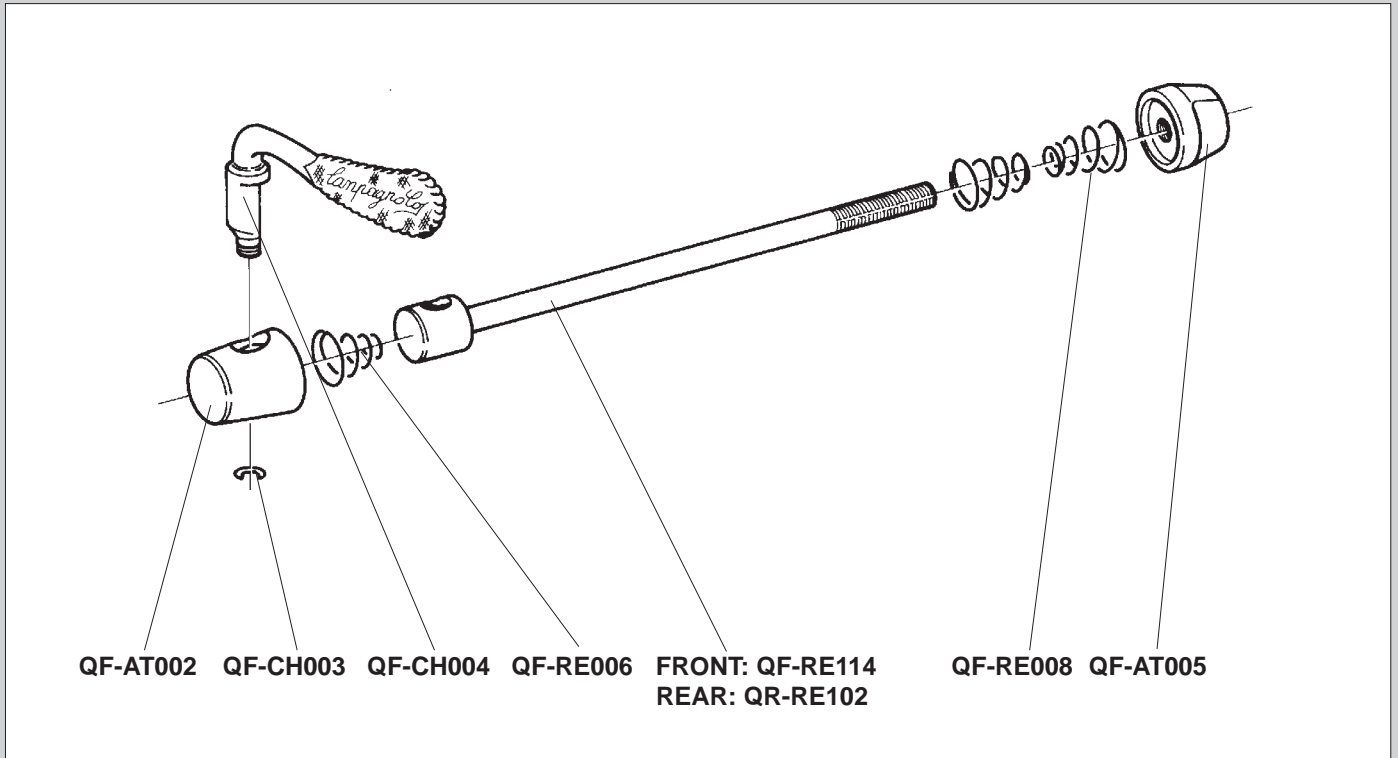

RECORD - SHAMAL

FRONT: QF-RE121 REAR: QR-RE121

CHORUS - VENTO

FRONT: QF-CH111 REAR: QR-CH111

ATHENA - ZONDA
FRONT: QF-AT001 REAR: QR-AT001

VELOCE - SCIROCCO
QF/QR-VL101

MIRAGE - EURUS
QF/QR-VL001

AVANTI
QF/QR-MI001