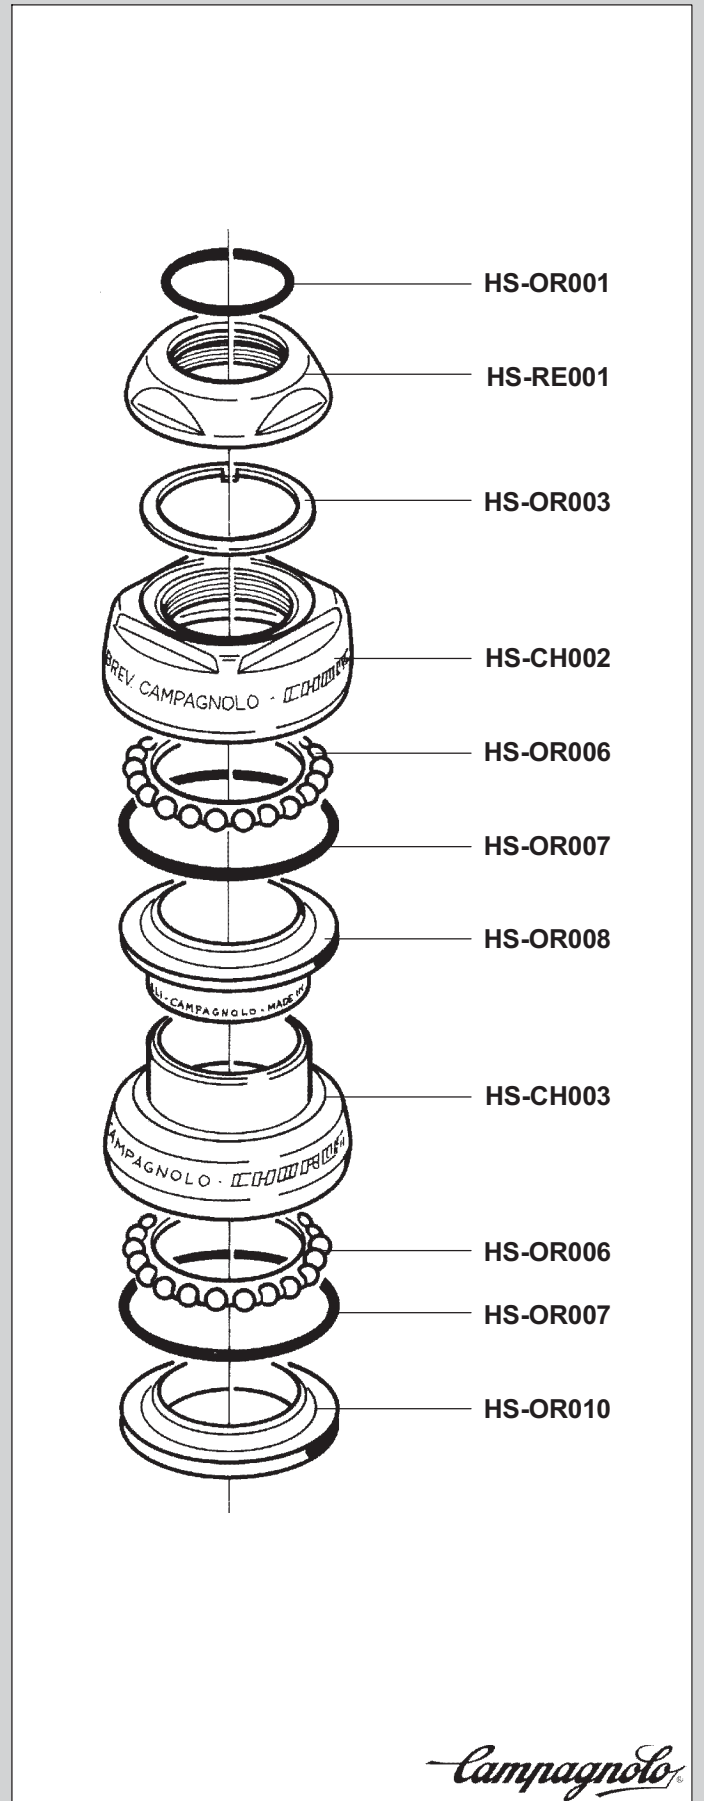

RECORD 96 HS-11RE

CHORUS 96 HS-01CH

Campagnolo