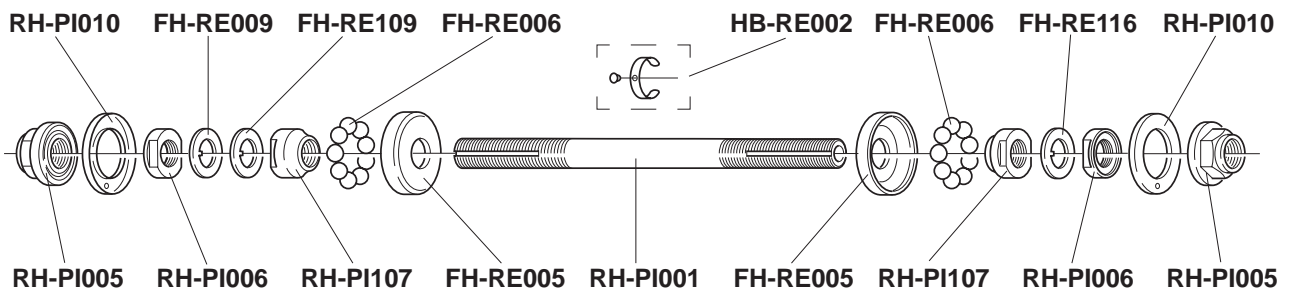

Campagnolo