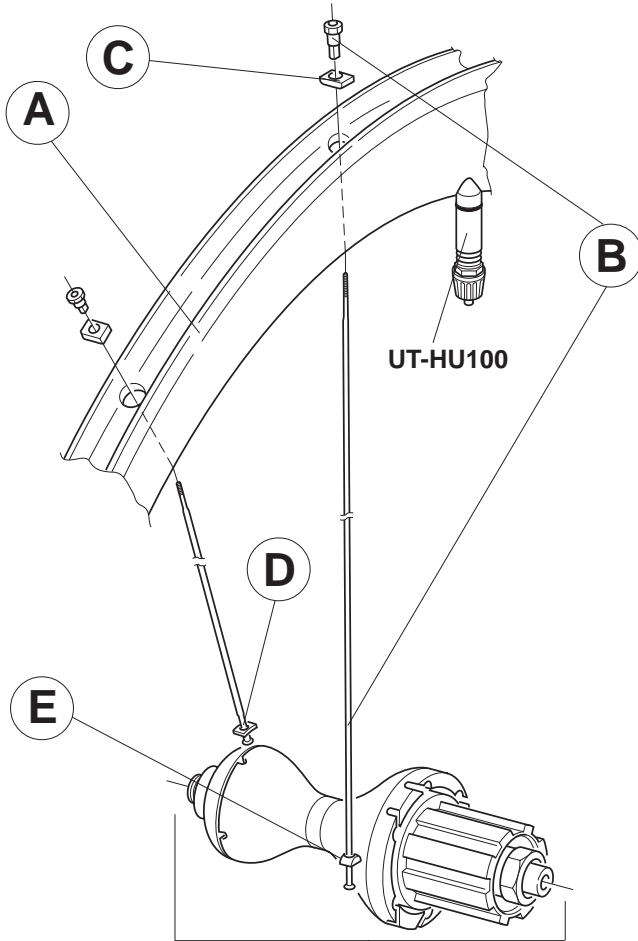

WHEELS

SHAMAL 8-speed Titanium - REAR

WH-033SH

COMPLETE WHEELS	A	KIT (B + C + D + E)
R-SH202T tubular 26"	WH-002SH	KIT-93SH
R-SH203T tubular 28"	WH-004SH	KIT-94SH
R-SH402T clincher 28"	WH-006SH	KIT-94SH

COMPLETE WHEELS	B right	B left
R-SH202T tubular 26"	L. 258 mm	L. 257 mm
R-SH203T tubular 28"	L. 283 mm	L. 282 mm
R-SH402T clincher 28"	L. 283 mm	L. 282 mm