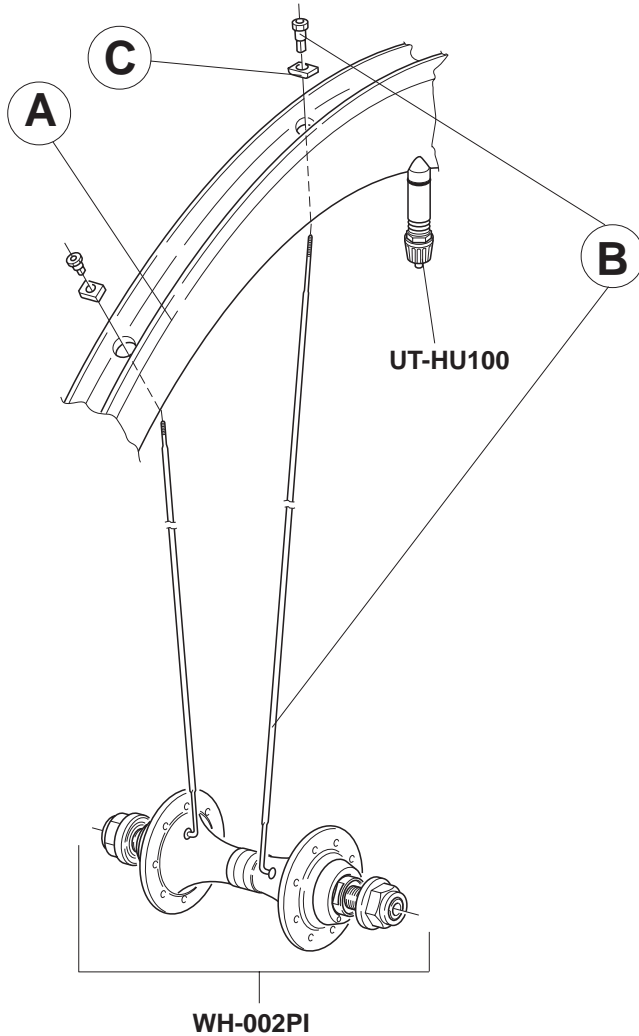

WHEELS SHAMAL 16-TRACK - FRONT

COMPLETE WHEEL	A	KIT (B + C)
R-SH106 tubular 28"	WH-009SH	KIT-01SH

COMPLETE WHEEL	B
R-SH106 tubular 28"	L. 276 mm