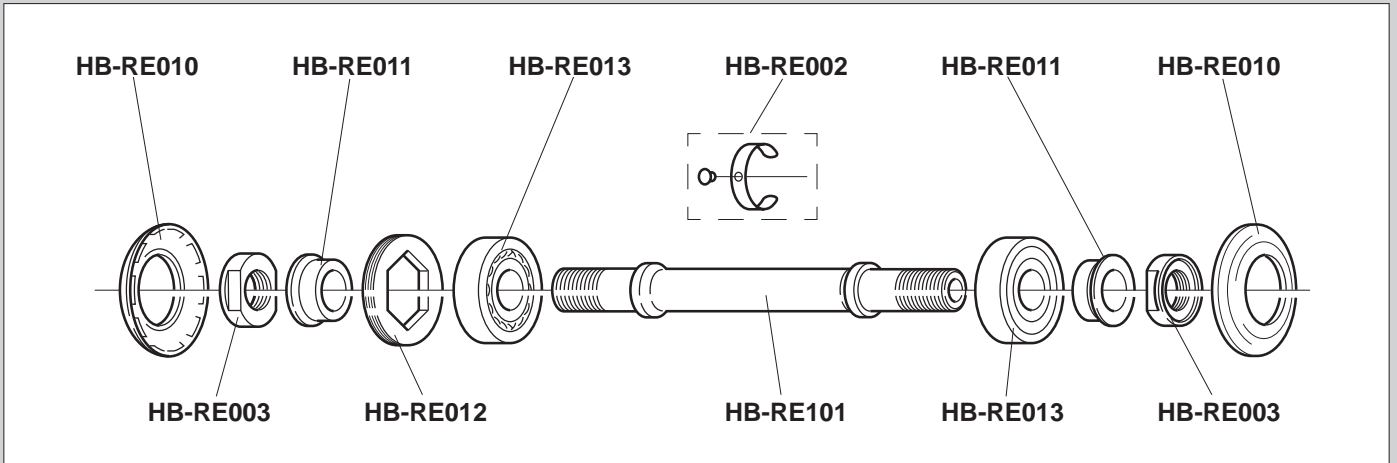

RECORD HB-30RE