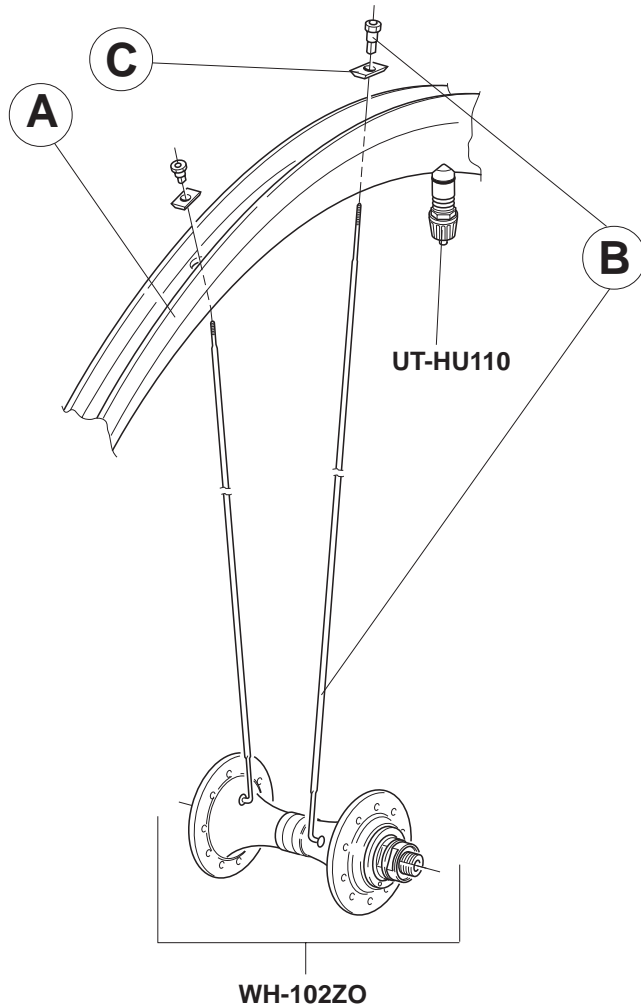

WHEELS ZONDA 8-speed - FRONT

COMPLETE WHEEL	A	KIT (B + C)
R-ZO306 clincher 28"	WH-101ZO	KIT-81ZO

COMPLETE WHEEL	B
R-ZO306 clincher 28"	L. 279 mm