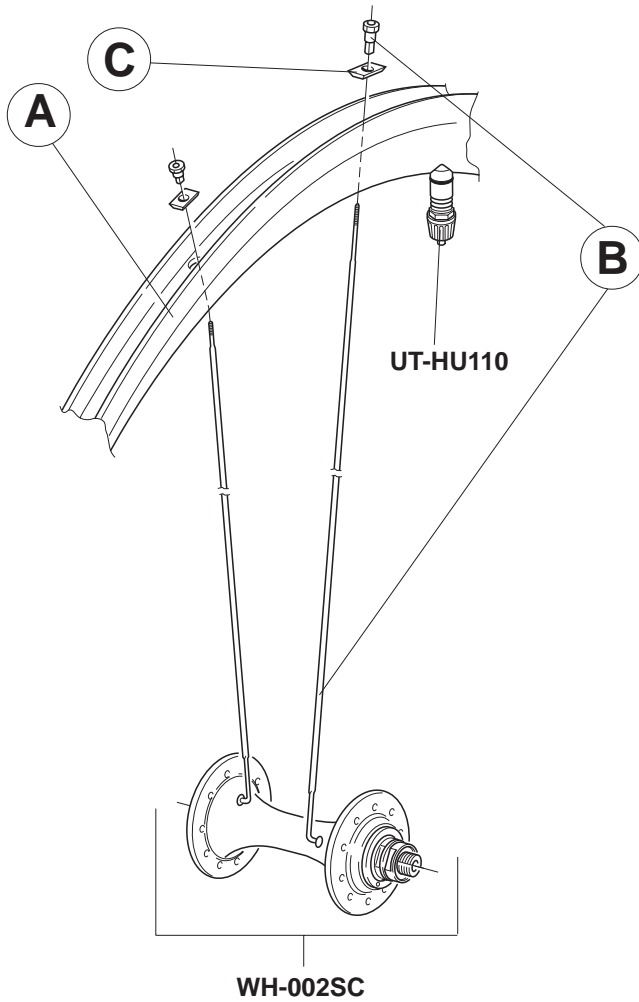

WHEELS SCIROCCO 8-speed - FRONT

COMPLETE WHEEL	A	KIT (B + C)
R-SC308 clincher 28"	WH-001SC	KIT-81SC

COMPLETE WHEEL	B
R-SC308 clincher 28"	L. 271 mm