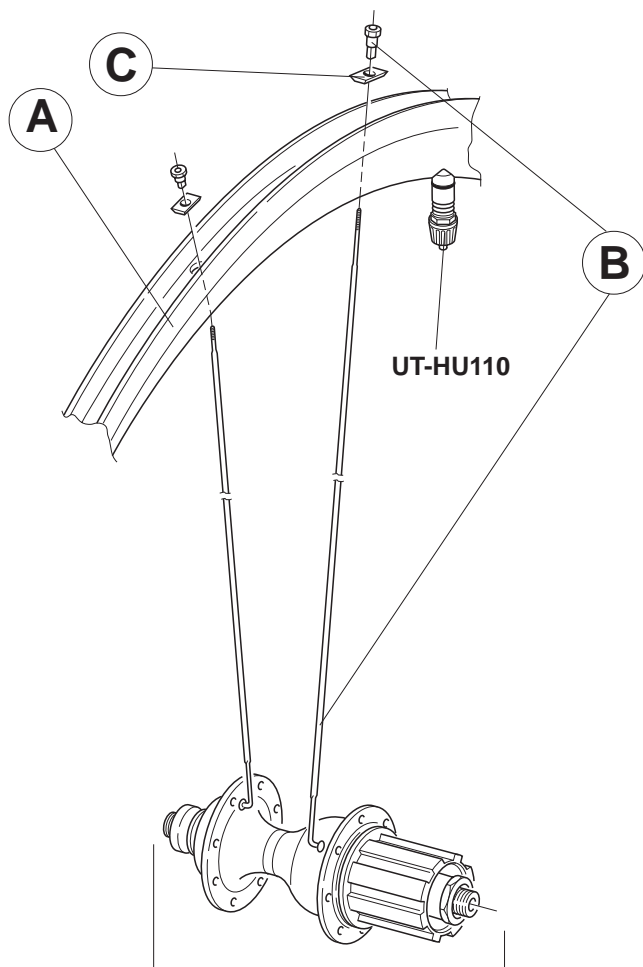

WHEELS

ZONDA 8-speed - REAR