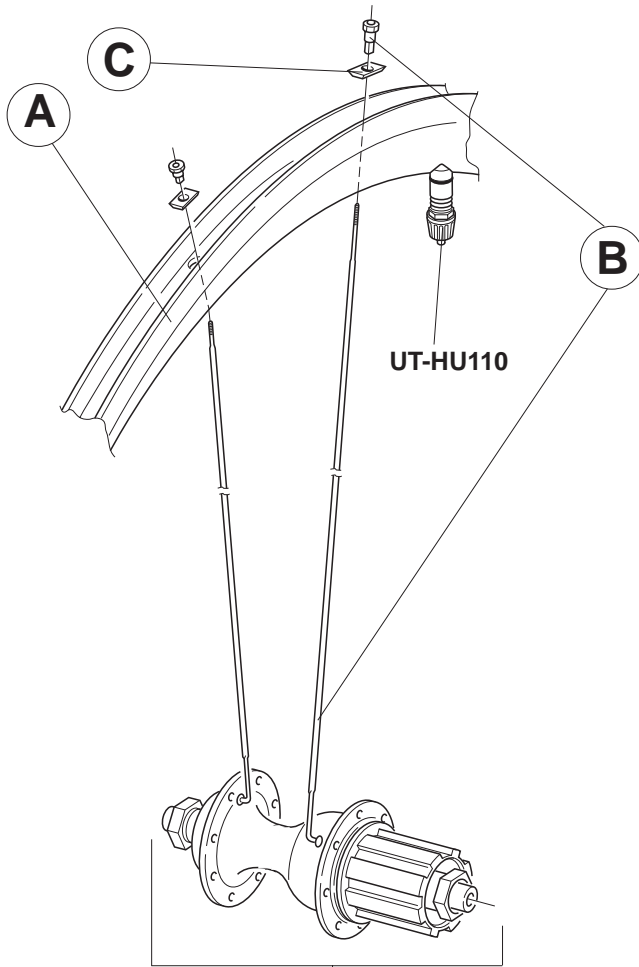

WHEELS

EURUS 8-speed - REAR