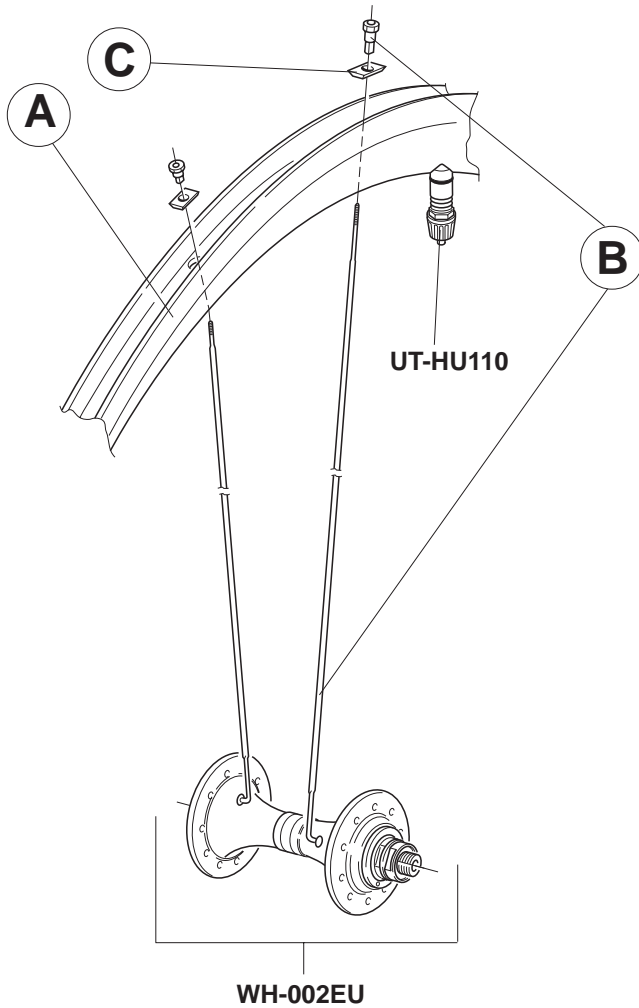

COMPLETE WHEEL	A	KIT (B + C)
R-SC408 clincher 28"	WH-001SC	KIT-82SC

COMPLETE WHEEL	B right	B left
R-SC408 clincher 28"	L. 269 mm	L. 271 mm

WH-003SC

Campagnolo

WHEELS EURUS 8-speed - FRONT

COMPLETE WHEEL	A	KIT (B + C)
R-EU300 clincher 28"	WH-001EU	KIT-81EU