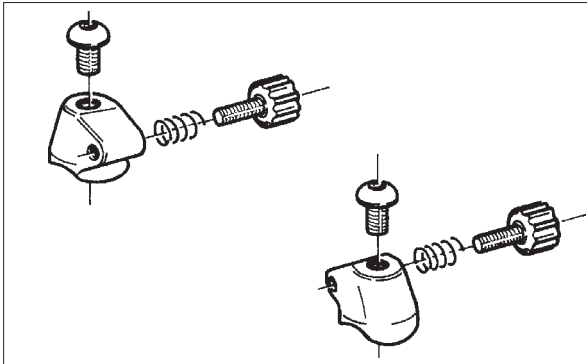

ERGOPOWER BLOCKS FOR STEEL FRAME

Aluminium: EC-RE001 Resin: EC-AT001

ERGOPOWER BLOCKS FOR CARBON FRAME

Aluminium: EC-RE002 Resin: EC-AT002

CABLE GUIDE PLATE

AI-00CD

CLEATS FOR QR PEDALS

PD-RE003