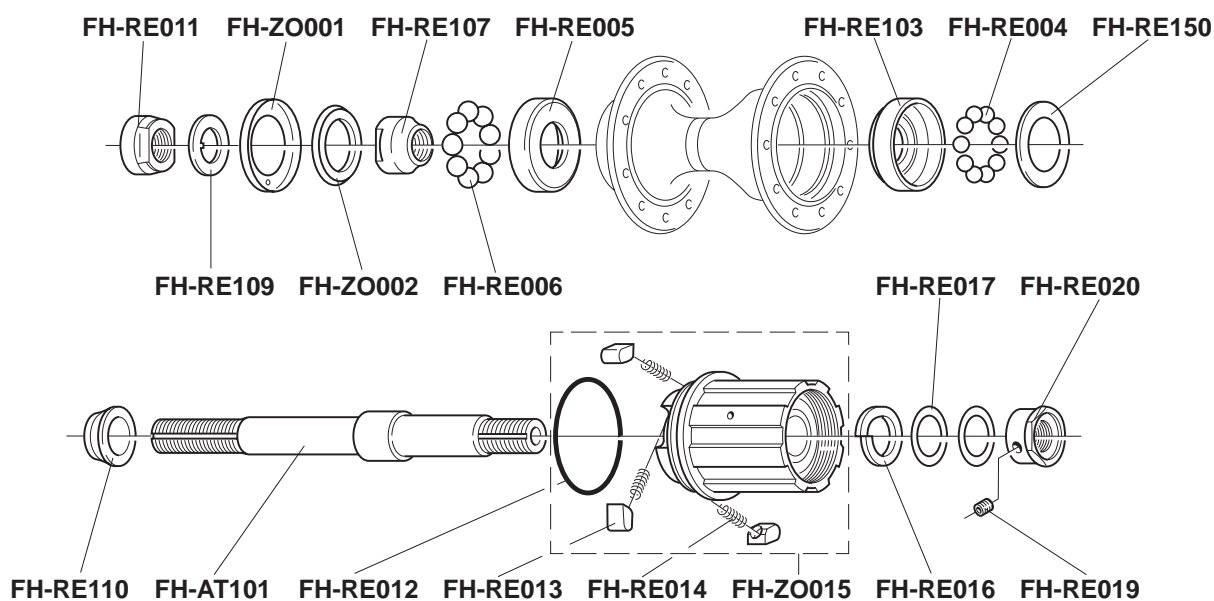

COMPLETE WHEEL	A	KIT (B + C)
R-SC408 clincher 28"	WH-001SC	KIT-82SC

COMPLETE WHEEL	B right	B left
R-SC408 clincher 28"	L. 269 mm	L. 271 mm

WH-003SC

Campagnolo

WHEELS EURUS 8-speed - FRONT

COMPLETE WHEEL	A	KIT (B + C)
R-EU300 clincher 28"	WH-001EU	KIT-81EU