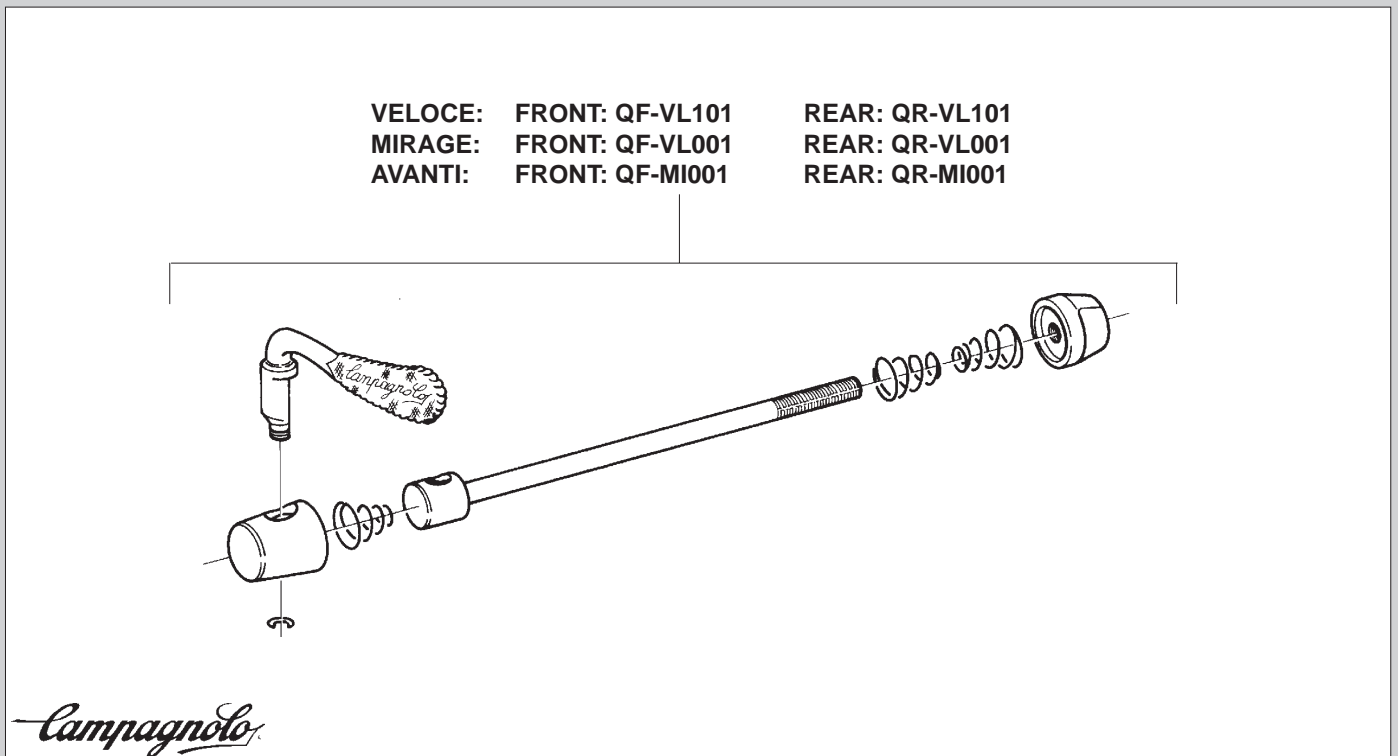

RECORD - SHAMAL

FRONT: QF-RE121 REAR: QR-RE121

CHORUS - VENTO

FRONT: QF-CH111 REAR: QR-CH111

ATHENA - ZONDA
FRONT: QF-AT001 REAR: QR-AT001

VELOCE - SCIROCCO
QF/QR-VL101

MIRAGE - EURUS
QF/QR-VL001

AVANTI
QF/QR-MI001