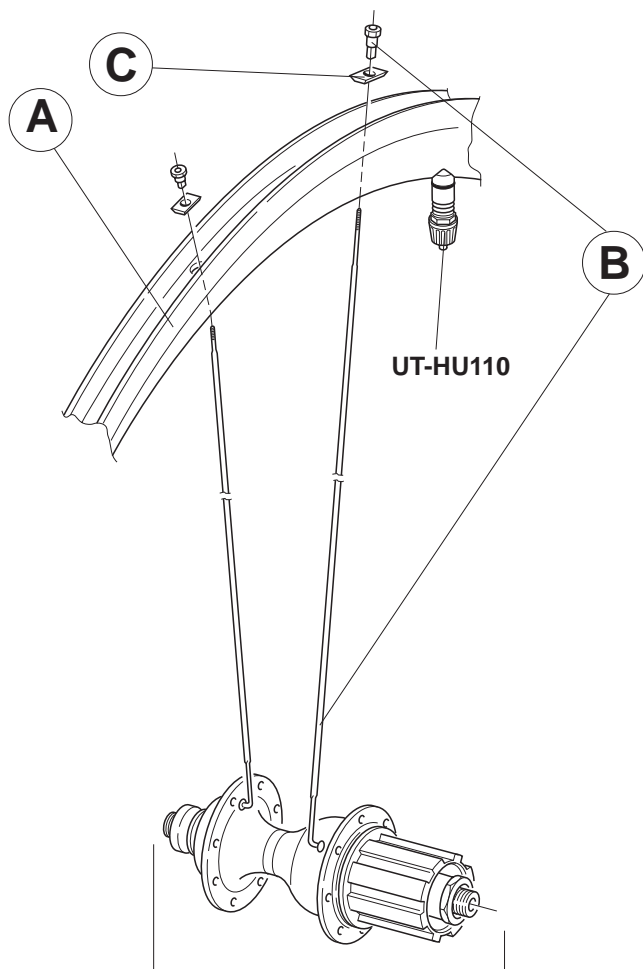

WH-103ZO

Campagnolo

WHEELS SCIROCCO 8-speed - FRONT

COMPLETE WHEEL	A	KIT (B + C)
R-SC308 clincher 28"	WH-001SC	KIT-81SC

COMPLETE WHEEL	B
R-SC308 clincher 28"	L. 271 mm

Campagnolo

WHEELS

SCIROCCO 8-speed - REAR