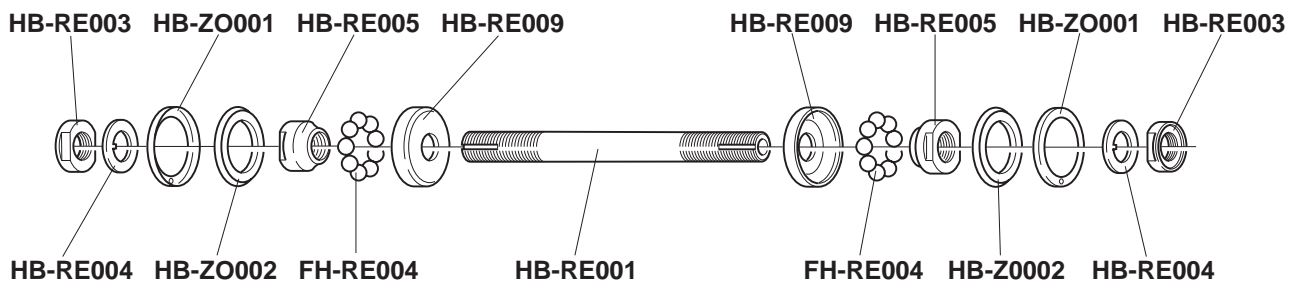

Campagnolo