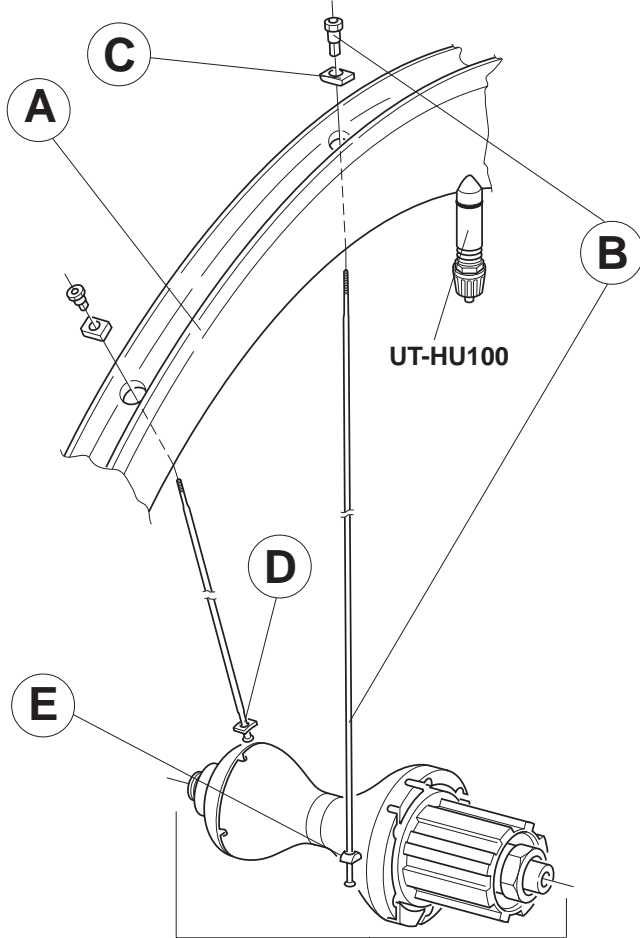

WHEELS SHAMAL 9 Speed - REAR

WH-043SH

COMPLETE WHEELS	A	KIT (B + C + D + E)
R-SH207 tubular 26"	WH-001SH	KIT-93SH
R-SH208 tubular 28"	WH-003SH	KIT-94SH
R-SH404 clincher 28"	WH-005SH	KIT-94SH

COMPLETE WHEELS	B right	B left
R-SH207 tubular 26"	L. 258 mm	L. 257 mm
R-SH208 tubular 28"	L. 283 mm	L. 282 mm
R-SH404 clincher 28"	L. 283 mm	L. 282 mm