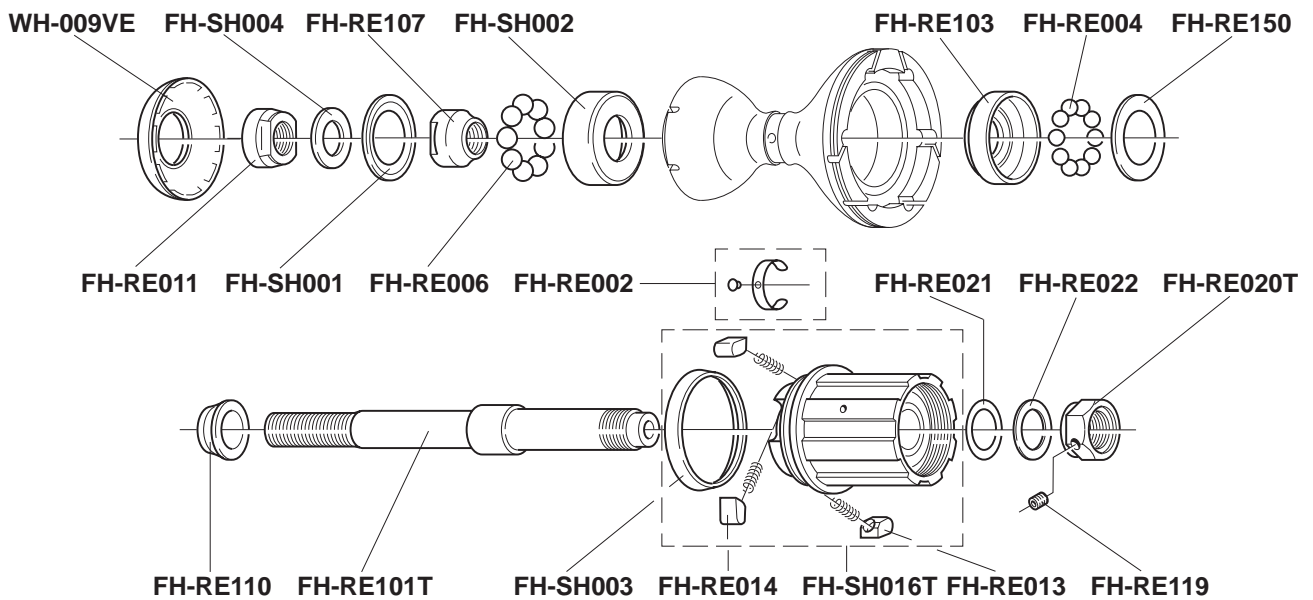

Campagnolo