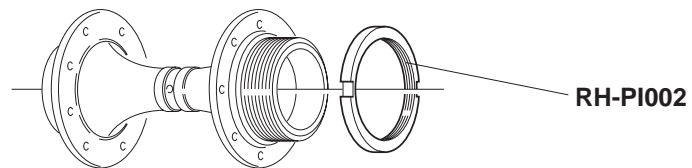

Campagnolo