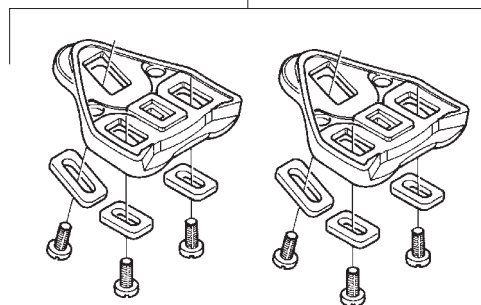

CLEATS FOR QR PEDALS

PD-RE003