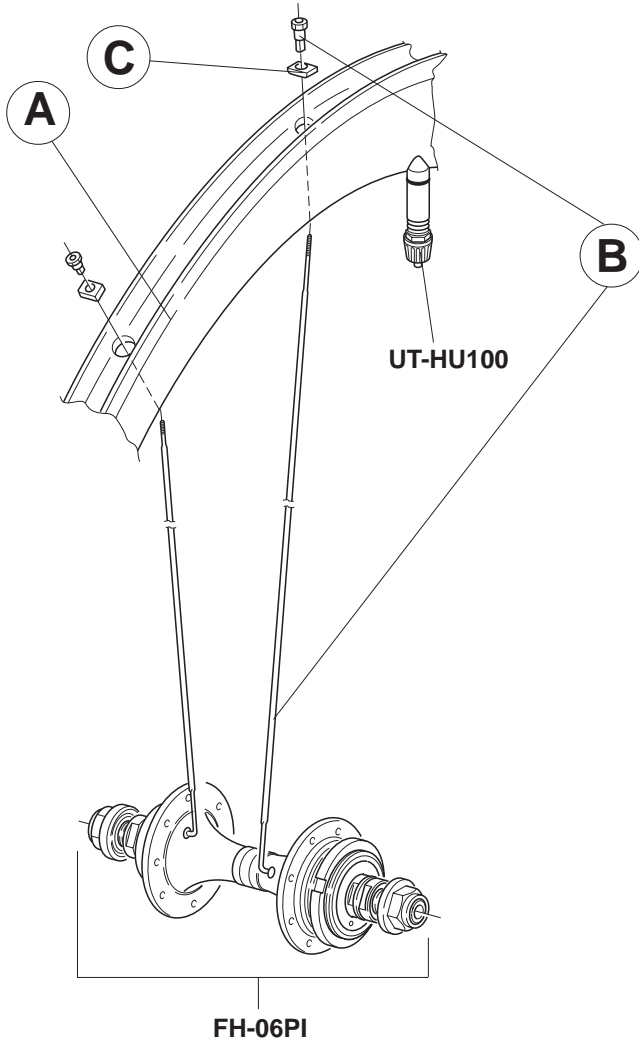

Campagnolo

WHEELS SHAMAL 16-TRACK - FRONT

COMPLETE WHEEL	A	KIT (B + C)
R-SH106 tubular 28"	WH-009SH	KIT-01SH

COMPLETE WHEEL	B
R-SH106 tubular 28"	L. 276 mm

Campagnolo

WHEELS SHAMAL 16-TRACK - REAR

COMPLETE WHEEL	A	KIT (B + C)
R-SH204 tubular 28"	WH-009SH	KIT-02SH