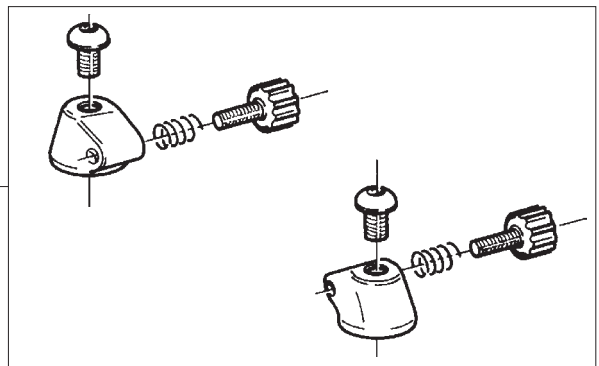

Campagnolo

ERGOPOWER BLOCKS FOR STEEL FRAME

Aluminium: EC-RE001 Resin: EC-AT001

ERGOPOWER BLOCKS FOR CARBON FRAME

Aluminium: EC-RE002 Resin: EC-AT002

CABLE GUIDE PLATE

AI-00CD

CLEATS FOR QR PEDALS