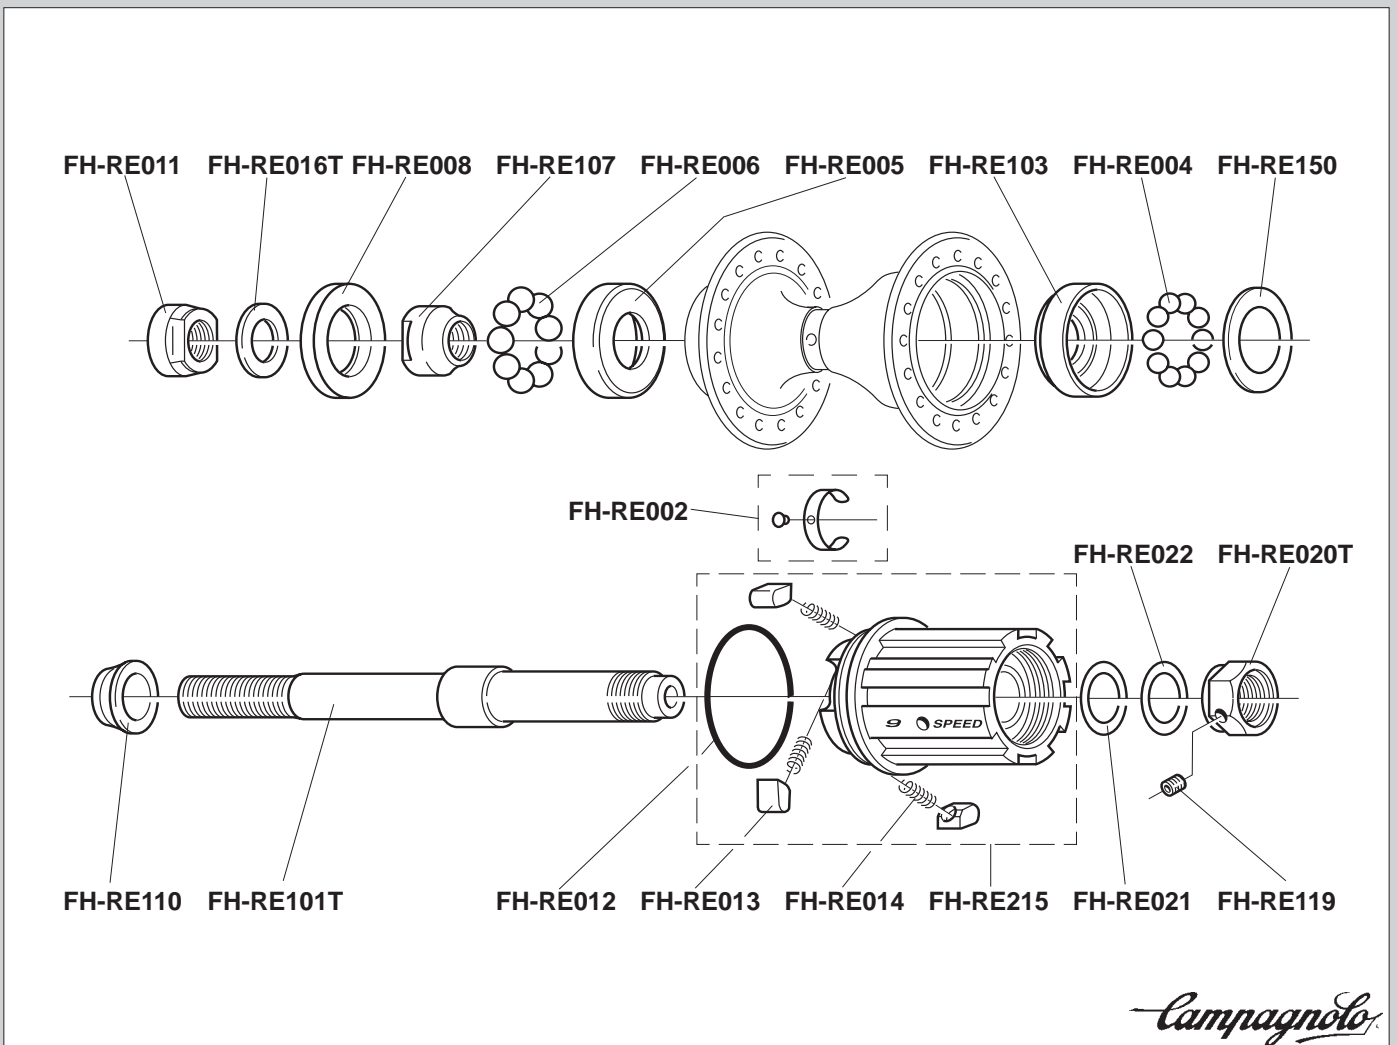

RECORD 9 Speed FH-09RE