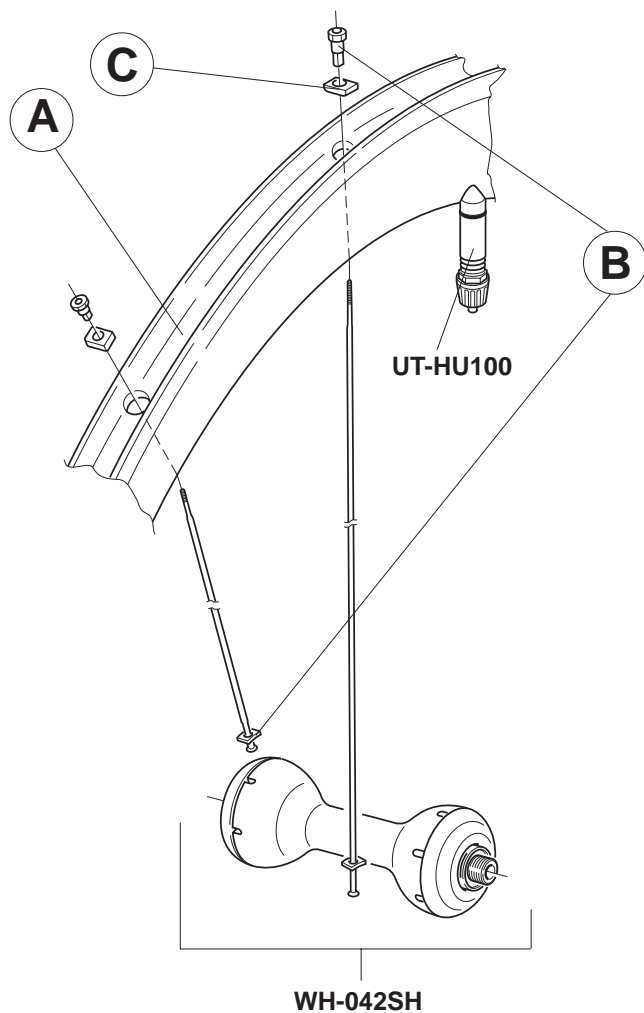

WHEELS SHAMAL 9 Speed - FRONT

COMPLETE WHEELS	A	KIT (B + C)
R-SH107 tubular 26"	WH-001SH	KIT-91SH
R-SH108 tubular 28"	WH-003SH	KIT-92SH
R-SH304 clincher 28"	WH-005SH	KIT-92SH

COMPLETE WHEELS	B
R-SH107 tubular 26"	L. 257 mm
R-SH108 tubular 28"	L. 282 mm
R-SH304 clincher 28"	L. 282 mm