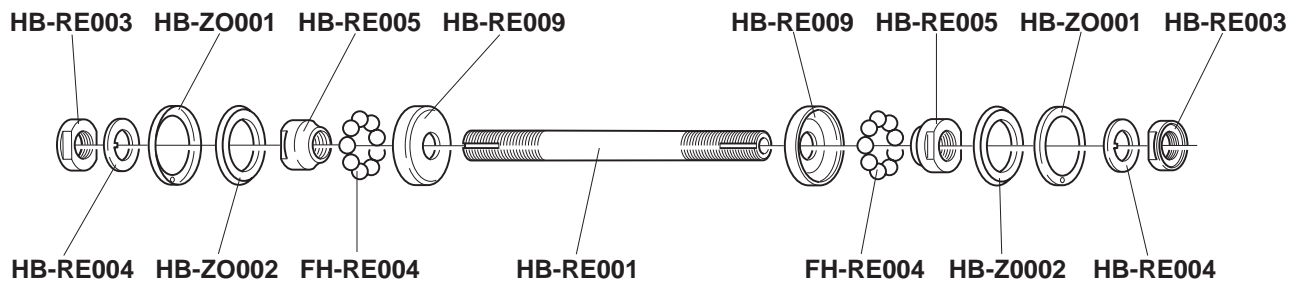

WH-103ZO

Campagnolo

WHEELS SCIROCCO 8-speed - FRONT

COMPLETE WHEEL	A	KIT (B + C)
R-SC308 clincher 28"	WH-001SC	KIT-81SC

COMPLETE WHEEL	B
R-SC308 clincher 28"	L. 271 mm

Campagnolo

WHEELS

SCIROCCO 8-speed - REAR