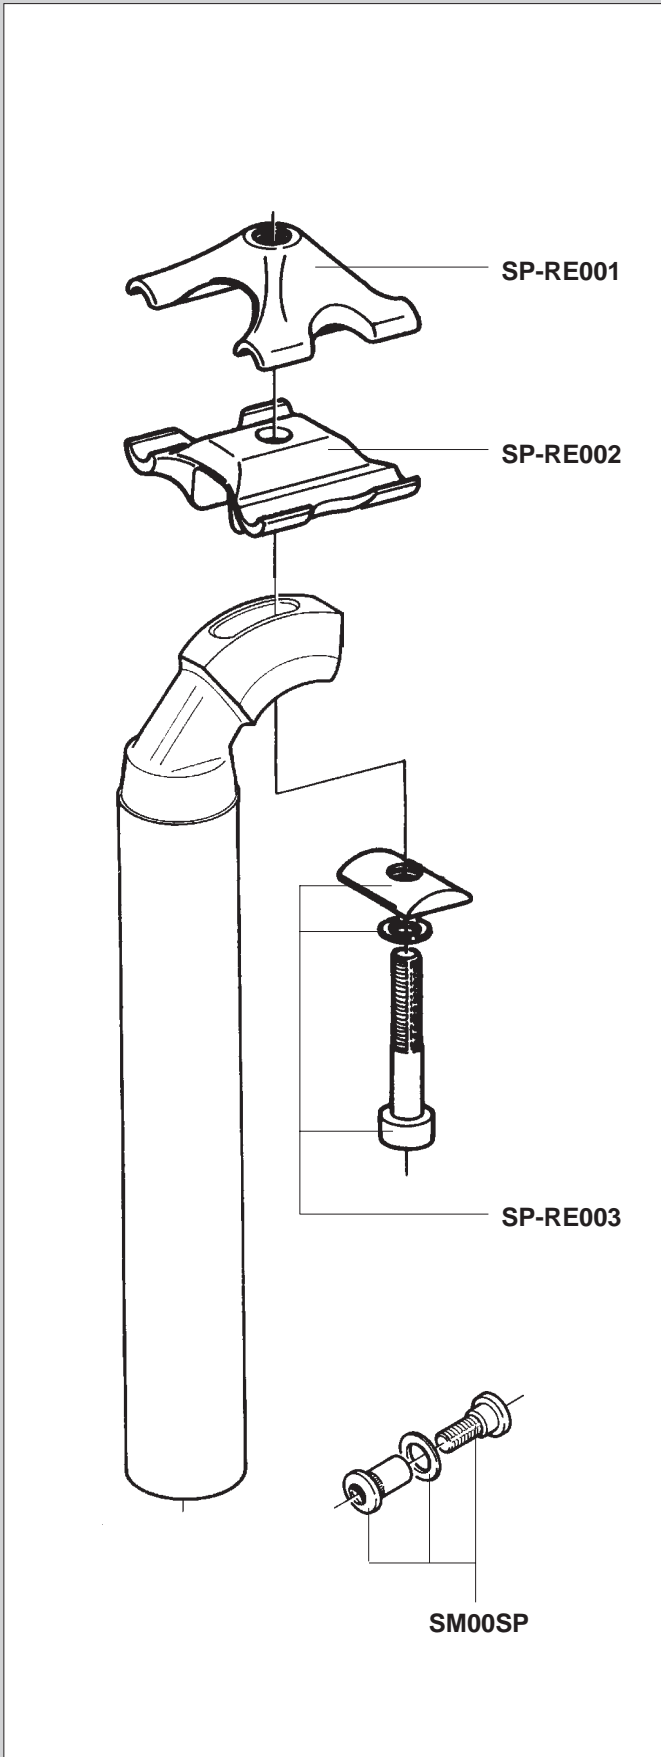

RECORD SP-10RE
CHORUS SP-10CH

ATHENA
SP-10AT