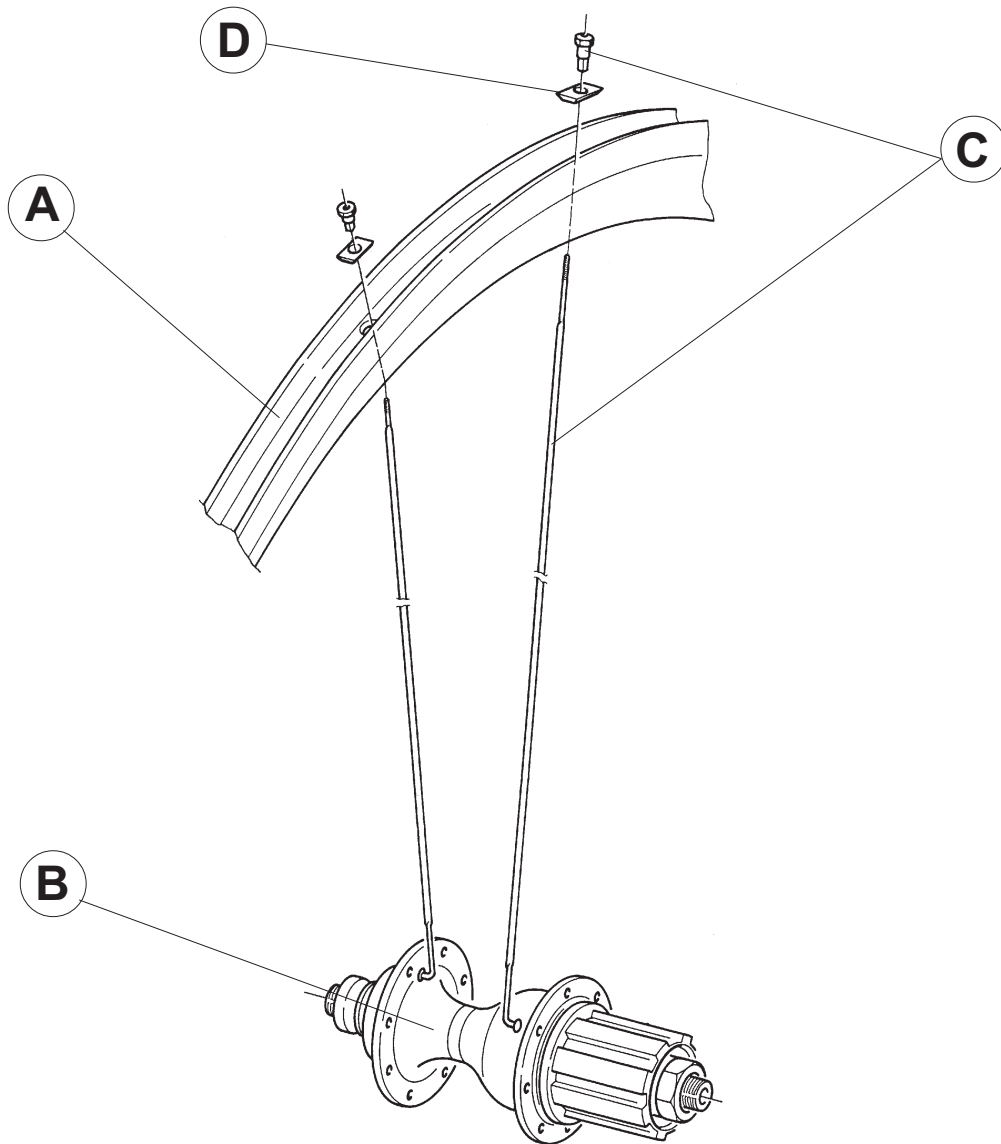

WHEELS ZONDA - SCIROCCO

	A	B FRONT	B REAR	C FRONT	C REAR LEFT	C REAR RIGHT	D
ZONDA 95 - 26"	WH-000ZO						
ZONDA 95 - 28"	WH-001ZO						
ZONDA 96 - 28"	WH-101ZO	WH-102ZO	WH-103ZO	WH-104ZO	WH-105ZO	WH-106ZO	WH-007SH
SCIROCCO - 28"	WH-001SC	WH-002SC	WH-003SC	WH-004SC	WH-004SC	WH-005SC	WH-007SC

Campagnolo