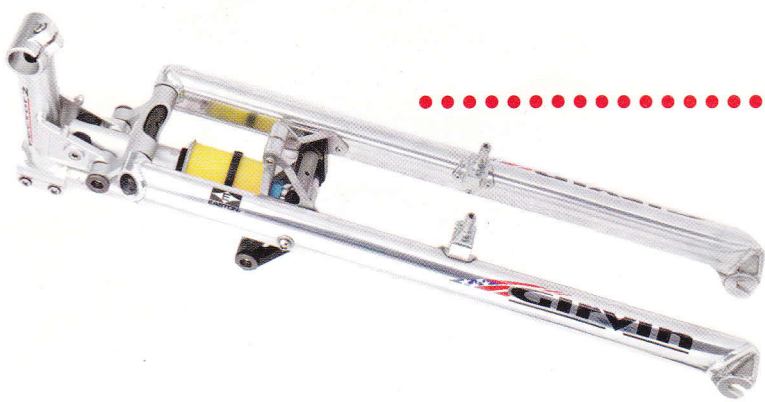

1 • 9 • 9 • 5

Vector 2

Slot Machine

Ever ride a slot car? Now's your chance. Vector™ 2's Oversize Easton™ aluminum legs and one piece extruded upper uni-link deliver razor edge steering precision. Brake scrub? Pedal Pogo? Leaking air and oil? None here.

Don't let details weigh you down. Vector 2's aluminum stem and Easton legs deliver 2.3" of travel at just 2.84 pounds. And with improved elastomer access, service is a breeze. What does it all mean? Lose your head without losing skin—that's the ultimate pay off.

Quix

..... Carry All

From main streets to back woods, Quix™ bicycle packs with KLICKfix™ mounting carry all the gear you need—with ten sizes to choose from.

The Quix mounting buckle attaches quickly and easily to any bike—snap a pack on or release it with a press of the little red button. No complex straps or D-rings, no bulky racks—just split second access to your gear and the reassurance that your pack won't work loose or fall off. Available in black with blue, red, or purple highlights.

Flexstem™ says you can. In a variety of rises and reaches, Flexstem's 3/4" of adjustable travel will make any rider more comfortable. Choose from aluminum/cromoly Mountain, Hybrid, Road, or Aheadset versions, or the superlight titanium bar/stem combo.