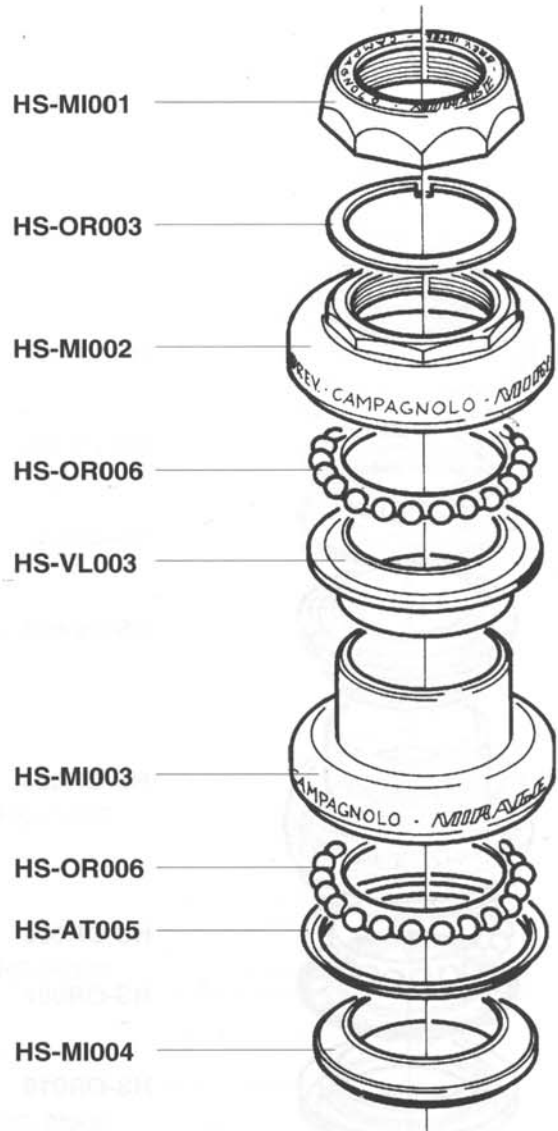

VELOCE HS-21VL

MIRAGE HS-01MI

Campagnolo