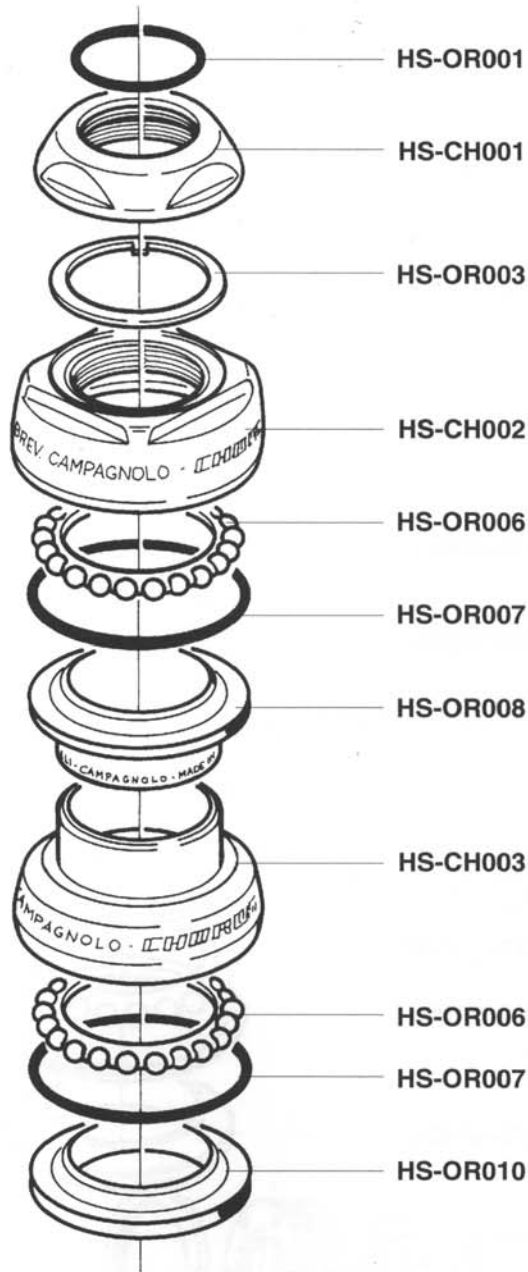

CHORUS HS-01CH

ATHENA HS-11AT

Campagnolo