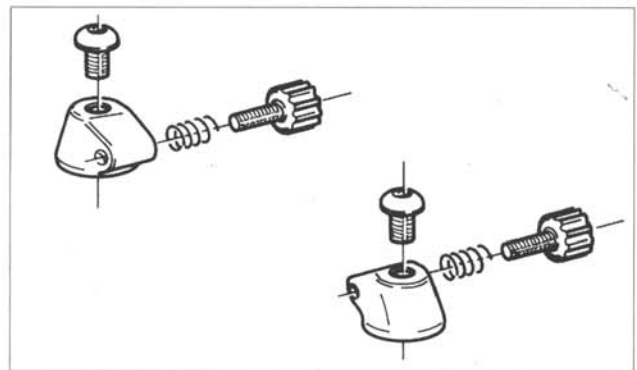

Campagnolo

FOR TUBULAR

FOR CLINCHER

SM00SP

ERGOPOWER BLOCKS FOR STEEL FRAME

Aluminium: EC-RE001

Resin: EC-AT001

ERGOPOWER BLOCKS FOR CARBON FRAME