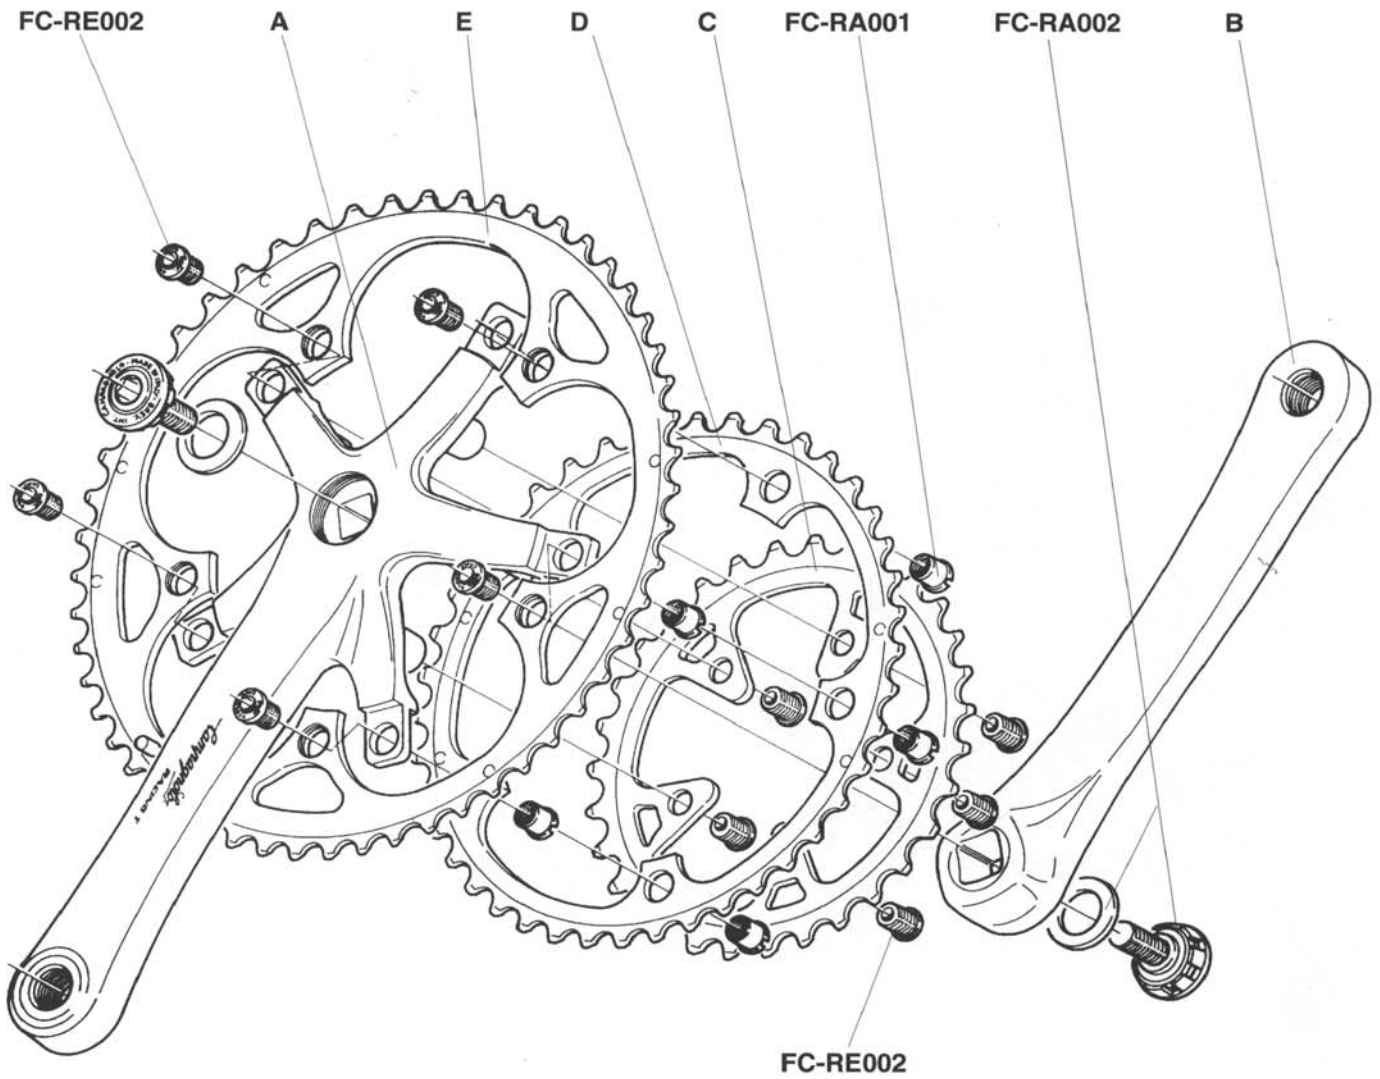

RACING TRIPLE FC-01RA3

A	L170	FC-RA645
	L175	FC-RA641
B	L170	FC-RA646
	L175	FC-RA647

C	Z30	FC-RA630
	Z32	FC-RA632
D	Z40	FC-RA640
	Z42 for 30	FC-RA642
	Z42 for 32	FC-RA742
E	Z50	FC-RA750
	Z52	FC-RA752

Errata Corrige:
FC-AT352

Campagnolo