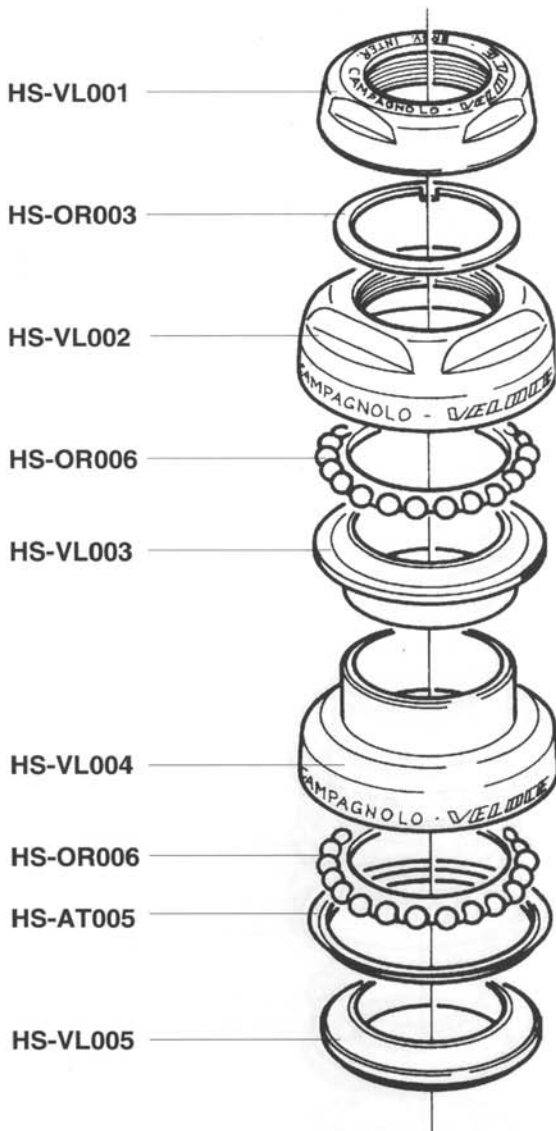

VELOCE HS-21VL

MIRAGE HS-01MI

Campagnolo