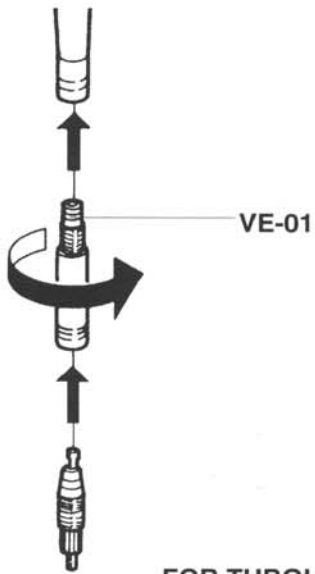

FOR TUBULAR