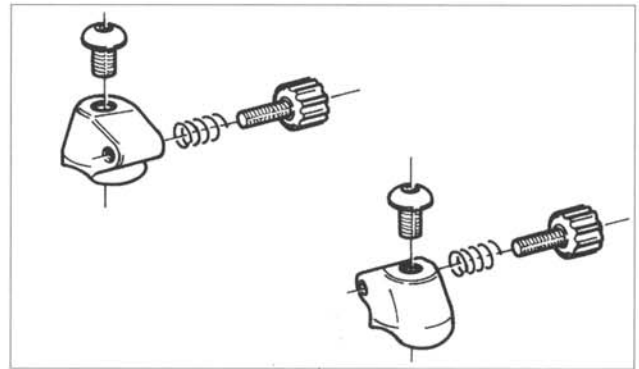

Campagnolo

FOR TUBULAR

FOR CLINCHER

SM00SP

ERGOPOWER BLOCKS FOR STEEL FRAME

Aluminium: EC-RE001

Resin: EC-AT001

ERGOPOWER BLOCKS FOR CARBON FRAME