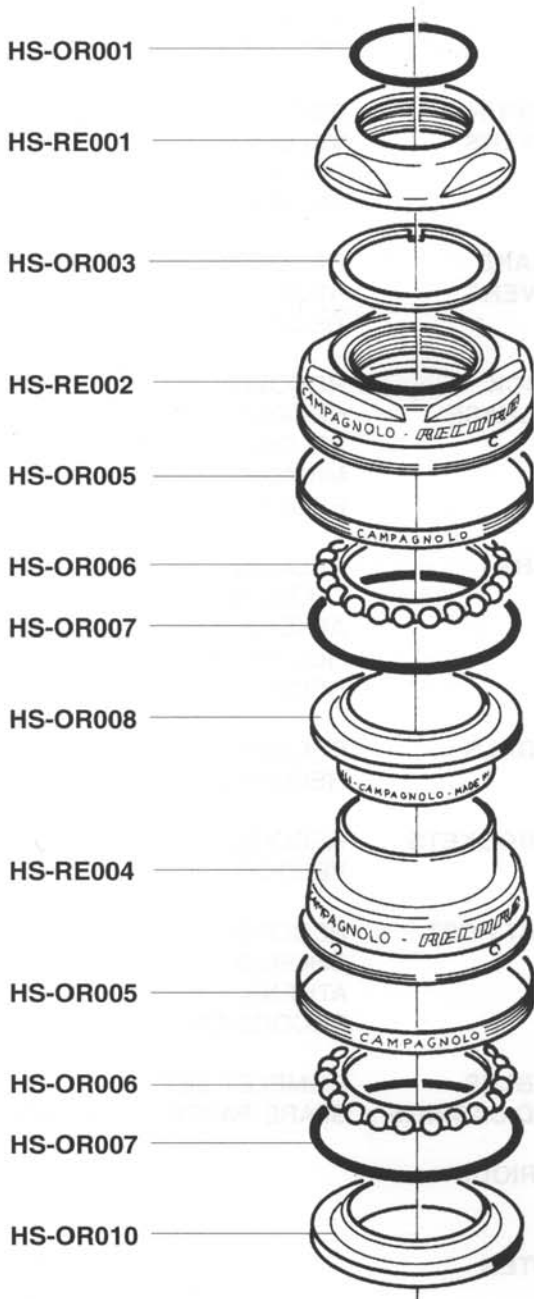

RECORD HS-11RE

RECORD PISTA HS-03PI

Campagnolo