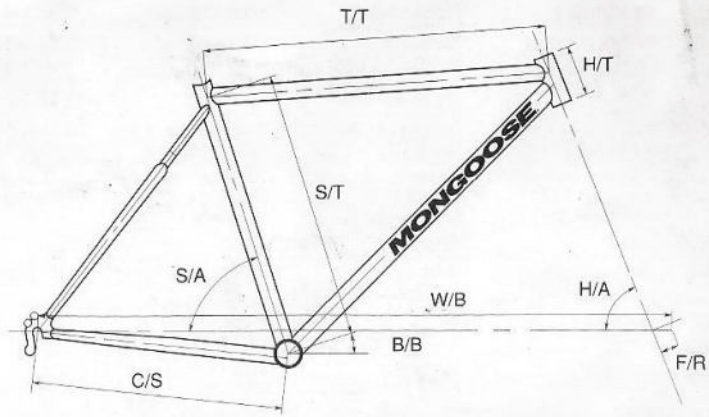

SYCAMORE, SWITCHBACK

FRAME SIZE	S/T	T/T	H/T	C/S	B/B	F/R	H/A	S/A	W/B
14" Mens	350mm/13.8in	515mm/20.3in	85mm	445mm/17.5in	38mm	45mm	69°	72°	1042mm/41.0in
16" Mens	391mm/15.5in	535mm/21.0in	85mm	445mm/17.5in	38mm	45mm	69°	72°	1057mm/41.6in
17.5" Mens	442mm/17.4in	560mm/22.0in	95mm	445mm/17.5in	38mm	45mm	70°	72°	1064mm/41.9in
19.5" Mens	493mm/19.4in	570mm/22.4in	115mm	445mm/17.5in	38mm	45mm	70°	72°	1069mm/42.0in
21.5" Mens	543mm/21.4in	580mm/22.8in	165mm	445mm/17.5in	38mm	45mm	70°	72°	1077mm/42.4in
17" Ladies	432mm/17.1in	522mm/20.5in	125mm	445mm/17.5in	38mm	45mm	69°	72°	1042mm/41.0in
19" Ladies	483mm/19.0in	550mm/20.6in	125mm	445mm/17.5in	38mm	50mm	69°	72°	1079mm/42.5in

C.P.S.C. EQUIPMENT INCLUDED; NOT SHOWN. SPECIFICATIONS SUBJECT TO CHANGE WITHOUT NOTICE. "MONGOOSE", THE SWASH "M" LOGO, "IBOC", "SWITCHBACK", "SYCAMORE", "ALTA", "MANEUVER", "ULTRA STORM", AND THE MONGOOSE ANIMAL LOGO ARE REGISTERED TRADEMARKS BELONGING TO AMERICAN RECREATION CORPORATION. ALL RIGHTS RESERVED. MONGOOSE BICYCLES ARE DISTRIBUTED EXCLUSIVELY BY SERVICE CYCLE SUPPLY COMPANY. © 1994 SERVICE CYCLE BICYCLE COMPANY. ALL RIGHTS RESERVED. MONGOOSE PERFORMANCE BICYCLES.

FRAME SPECIFICATIONS

ULTRA STORM

FRAME SIZE	S/T	T/T	H/T	C/S	B/B	F/R	H/A	S/A	W/B
15" Boys	379mm/14.9in	491mm/19.3in	85mm	422mm/16.5in	15mm	50mm	69°	70°	985mm/38.7in
14" Girls	355mm/14.0in	493mm/19.4in	105mm	422mm/16.5in	15mm	50mm	70°	73°	985mm/38.7in

CROSSWAY 425, CROSSWAY 625

FRAME SIZE	S/T	T/T	H/T	C/S	B/B	F/R	H/A	S/A	W/B
14.5" Mens	337mm/13.5in	520mm/20.4in	85mm	450mm/17.7in	60mm	45mm	71°	73°	1058mm/41.6in
16.5" Mens	388mm/15.5in	520mm/20.4in	85mm	445mm/17.5in	60mm	45mm	71°	73°	1058mm/41.6in
18" Mens	426mm/16.8in	543mm/21.4in	85mm	445mm/17.5in	60mm	45mm	71°	73°	1059mm/41.7in
20" Mens	477mm/18.8in	573mm/22.5in	95mm	445mm/17.5in	60mm	45mm	71°	73°	1070mm/42.1in
22" Mens	528mm/20.8in	596mm/23.4in	115mm	445mm/17.5in	60mm	45mm	71°	73°	1093mm/43.0in
18" Mixte	450mm/17.7in		135mm	445mm/17.5in	50mm	60mm	70°	74°	1068mm/42.0in
20" Mixte	490mm/19.2in		135mm	445mm/17.5in	50mm	60mm	70°	74°	1071mm/42.1in

IBOC ROAD SERIES

FRAME SIZE	S/T	T/T	H/T	C/S	B/B	F/R	H/A	S/A	W/B
49cm Mens	490mm/19.3in	535mm/21.6in	95mm	415mm/16.3in	65mm	45mm	72°	73.3°	987mm/38.8in
52cm Mens	520mm/20.4in	555mm/21.8in	115mm	415mm/16.3in	65mm	45mm	72.3°	73°	996mm/39.2in
55cm Mens	550mm/21.6in	560mm/22.0in	145mm	415mm/16.3in	65mm	45mm	72.3°	73°	1002mm/39.4in
58cm Mens	582mm/22.9in	575mm/22.6in	175mm	415mm/16.3in	65mm	45mm	73°	73°	1012mm/39.8in
61cm Mens	612mm/24in	590mm/23.2in	205mm	415mm/16.3in	65mm	45mm	73°	73°	1027mm/40.4in

INTERNATIONAL DISTRIBUTORS

Australia	Gemini Bicycle Centers	61-3-333-3211	Iceland	G. A. Petursson	354-1-685-580
Austria	R.K.S. Fahrrad	43-662-64-25-55	Italy	Everest s.a.s.	39-584-969364
Brazil	J.L.M. Chemical Trading, S.A.	55-21-221-5778	Japan	Motocross International	81-52-773-0256
Canada	Douglas Cycle	416-853-5363	Poland	S.S.C.	48-71-31-539
Czechoslovakia	Universe Agency	42-2-4721760	Spain	Temoc	34-43-331-248
Finland	Raul Hellberg Oy	358-0-852-3377	Sweden	Unicykel	46-31-500110
France	Cycle et Sports	33-1-608-05210	Switzerland	Titan AG	41-62-513131
Germany	Ciclosport	49-89-857-2017	United Kingdom	Karrimore Cycle Equip. Ltd.	44-291-42-1881
Holland	Quadrant	31-74-438455	United States	Mongoose Bicycle (USA)	310-378-3976
Hungary	JPM K.F.T.	36-1-15-88-511