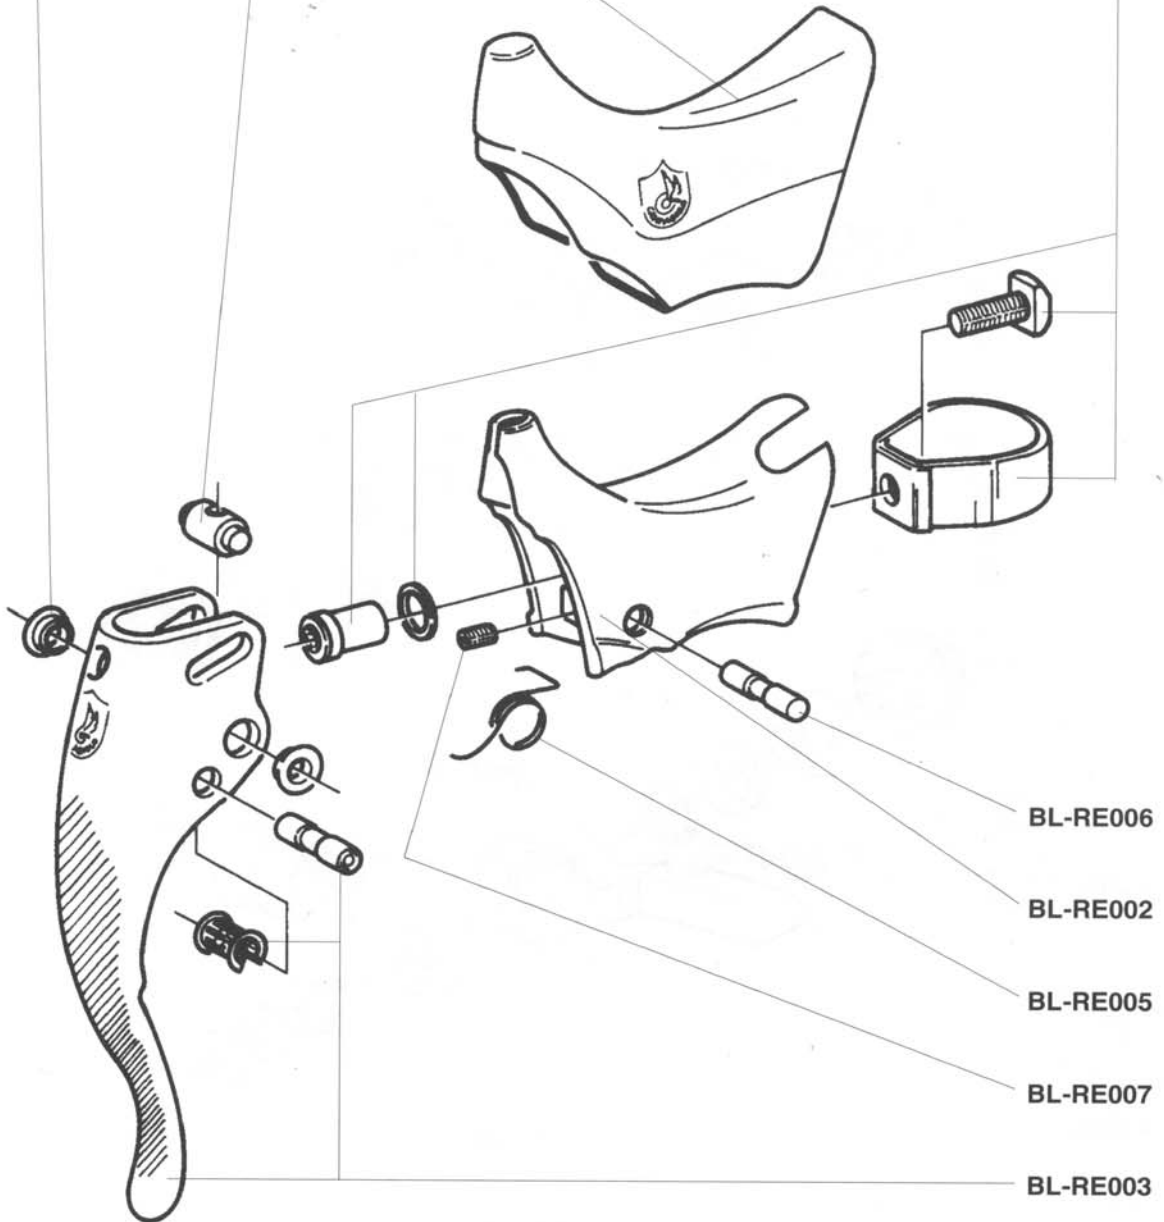

# BAR-END

Code: SL-02BE

*Campagnolo*

BL-RE009

BL-RE008

BL-RE001

BL-RE004

BL-RE006