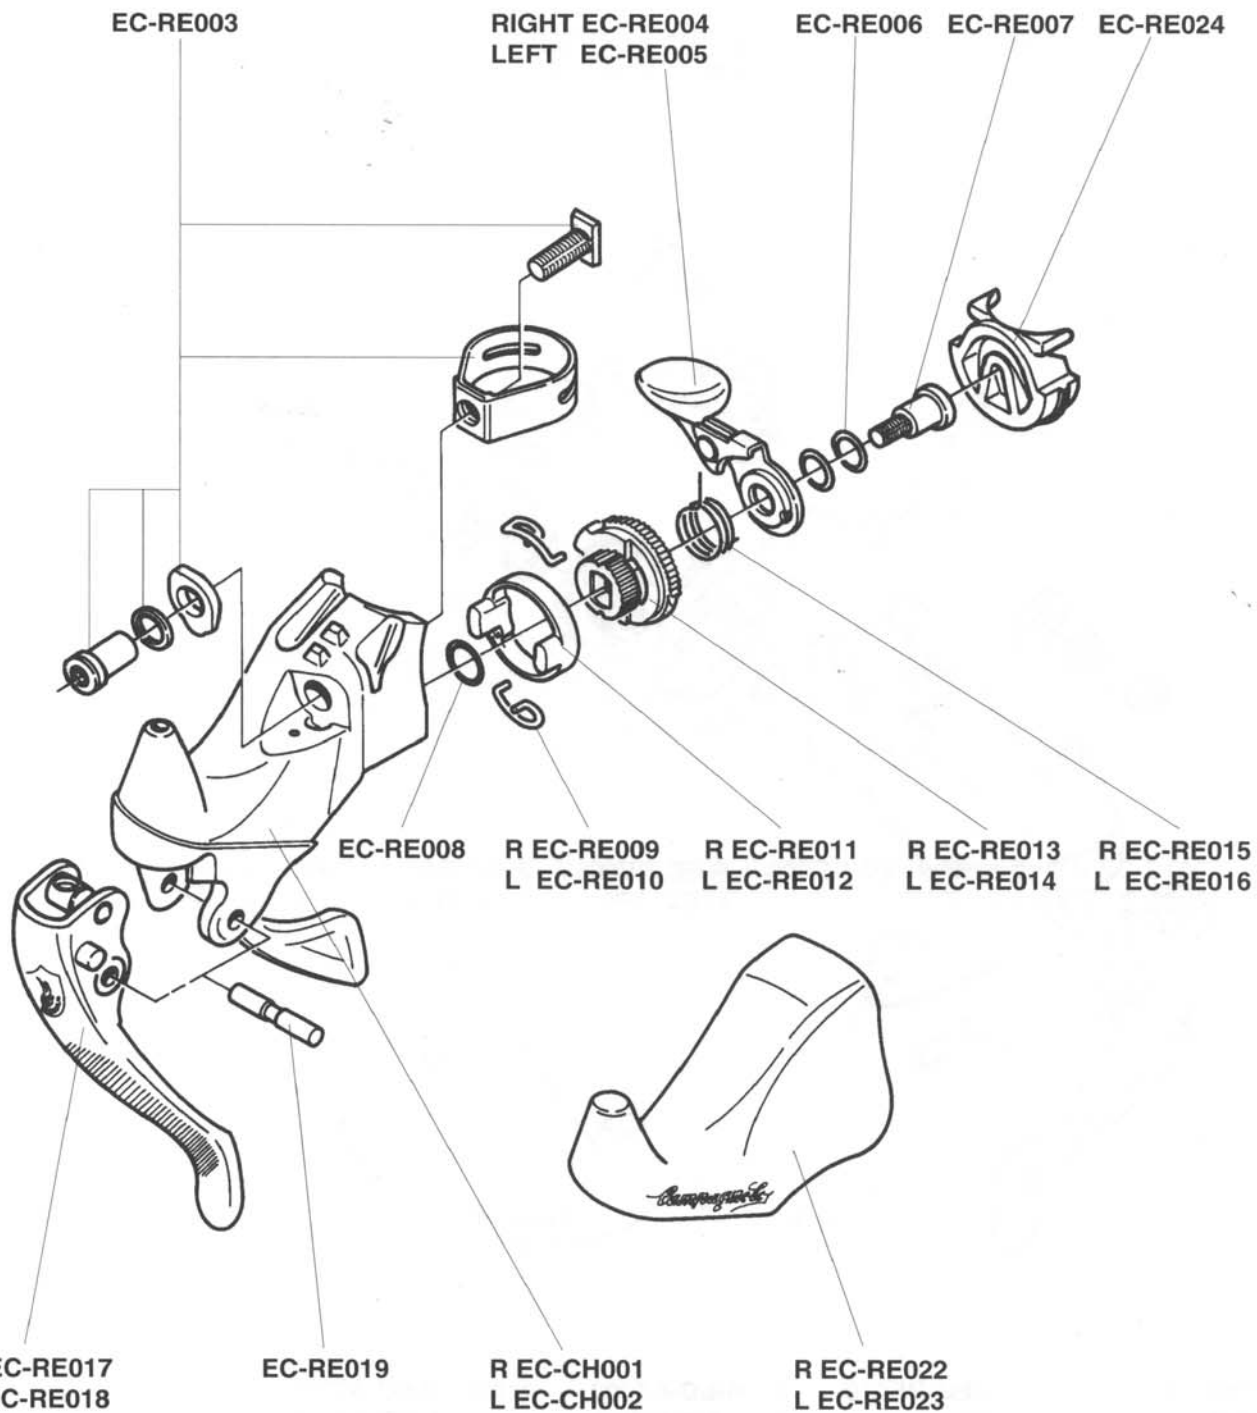

CHORUS

Code: EC-02CH

Campagnolo