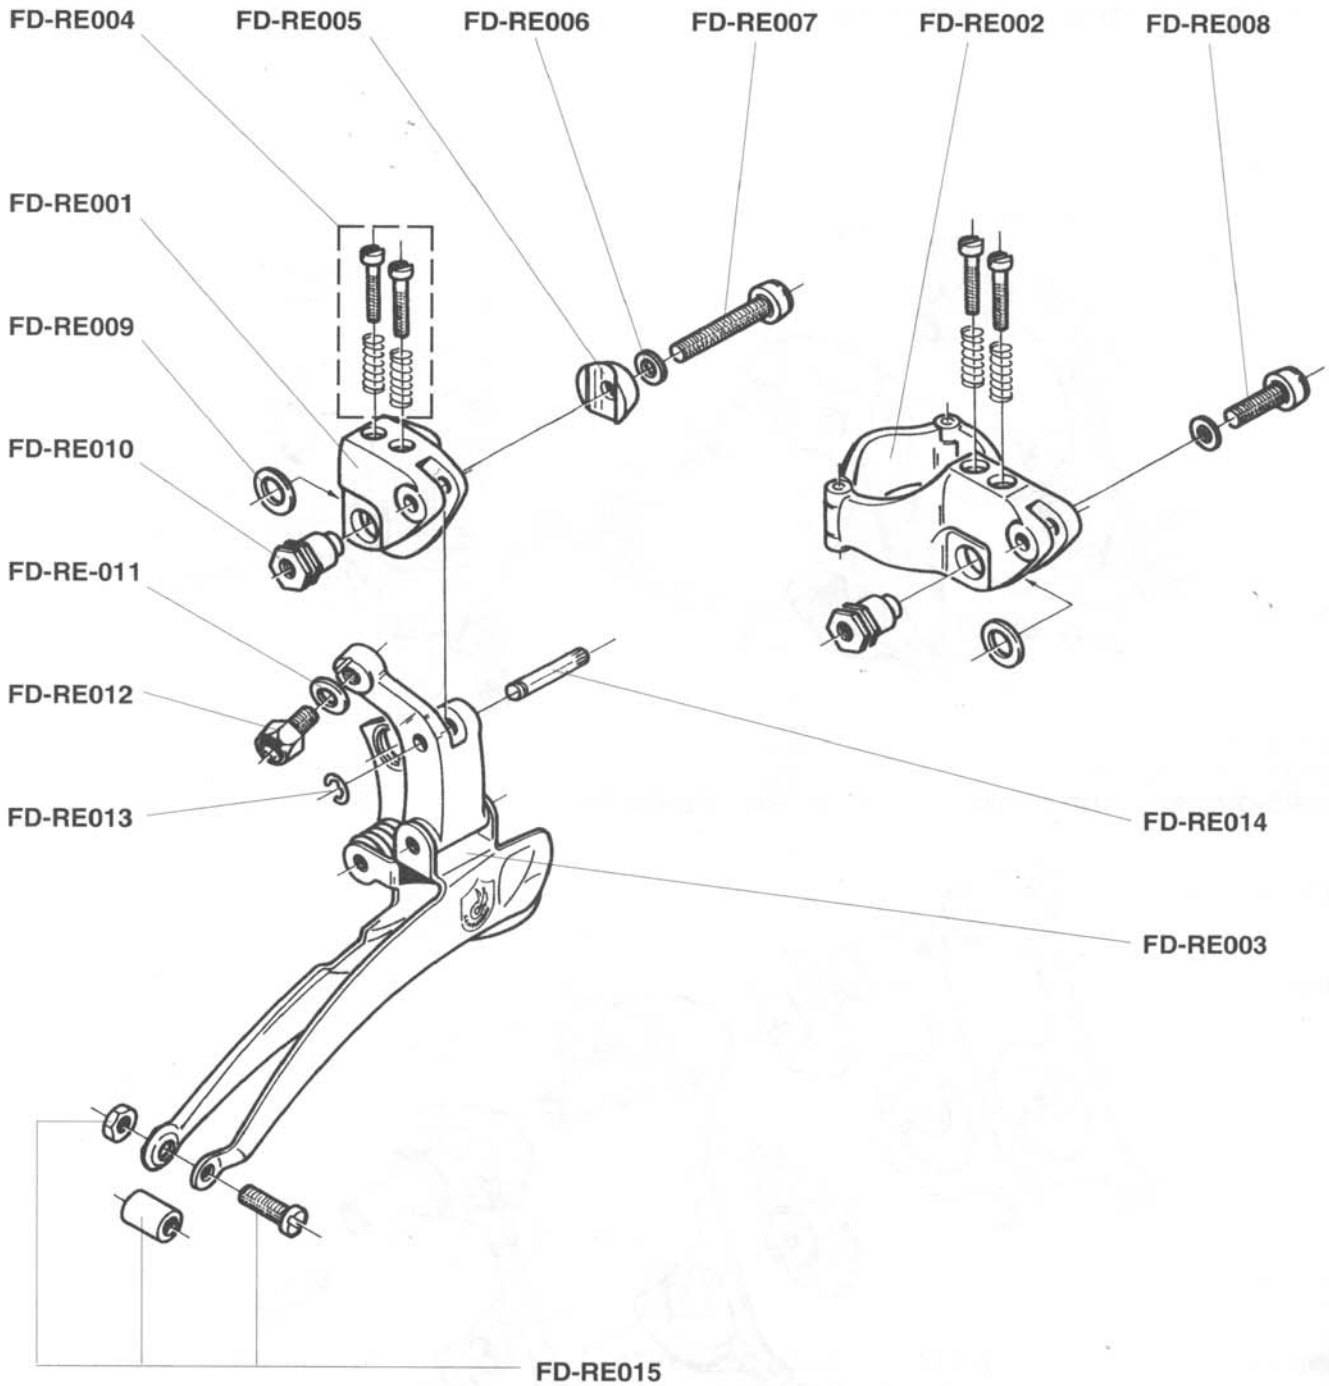

# RECORD OR

Code: RD-21/22OR

RECORD

Code: FD-11SRE - FD-11FRE

*Campagnolo*

**CHORUS**  
**VELOCE**

**Code: FD-11SCH - FD-01/02FCH**

**Code: FD-11SVL - FD-11/02/03FVL**