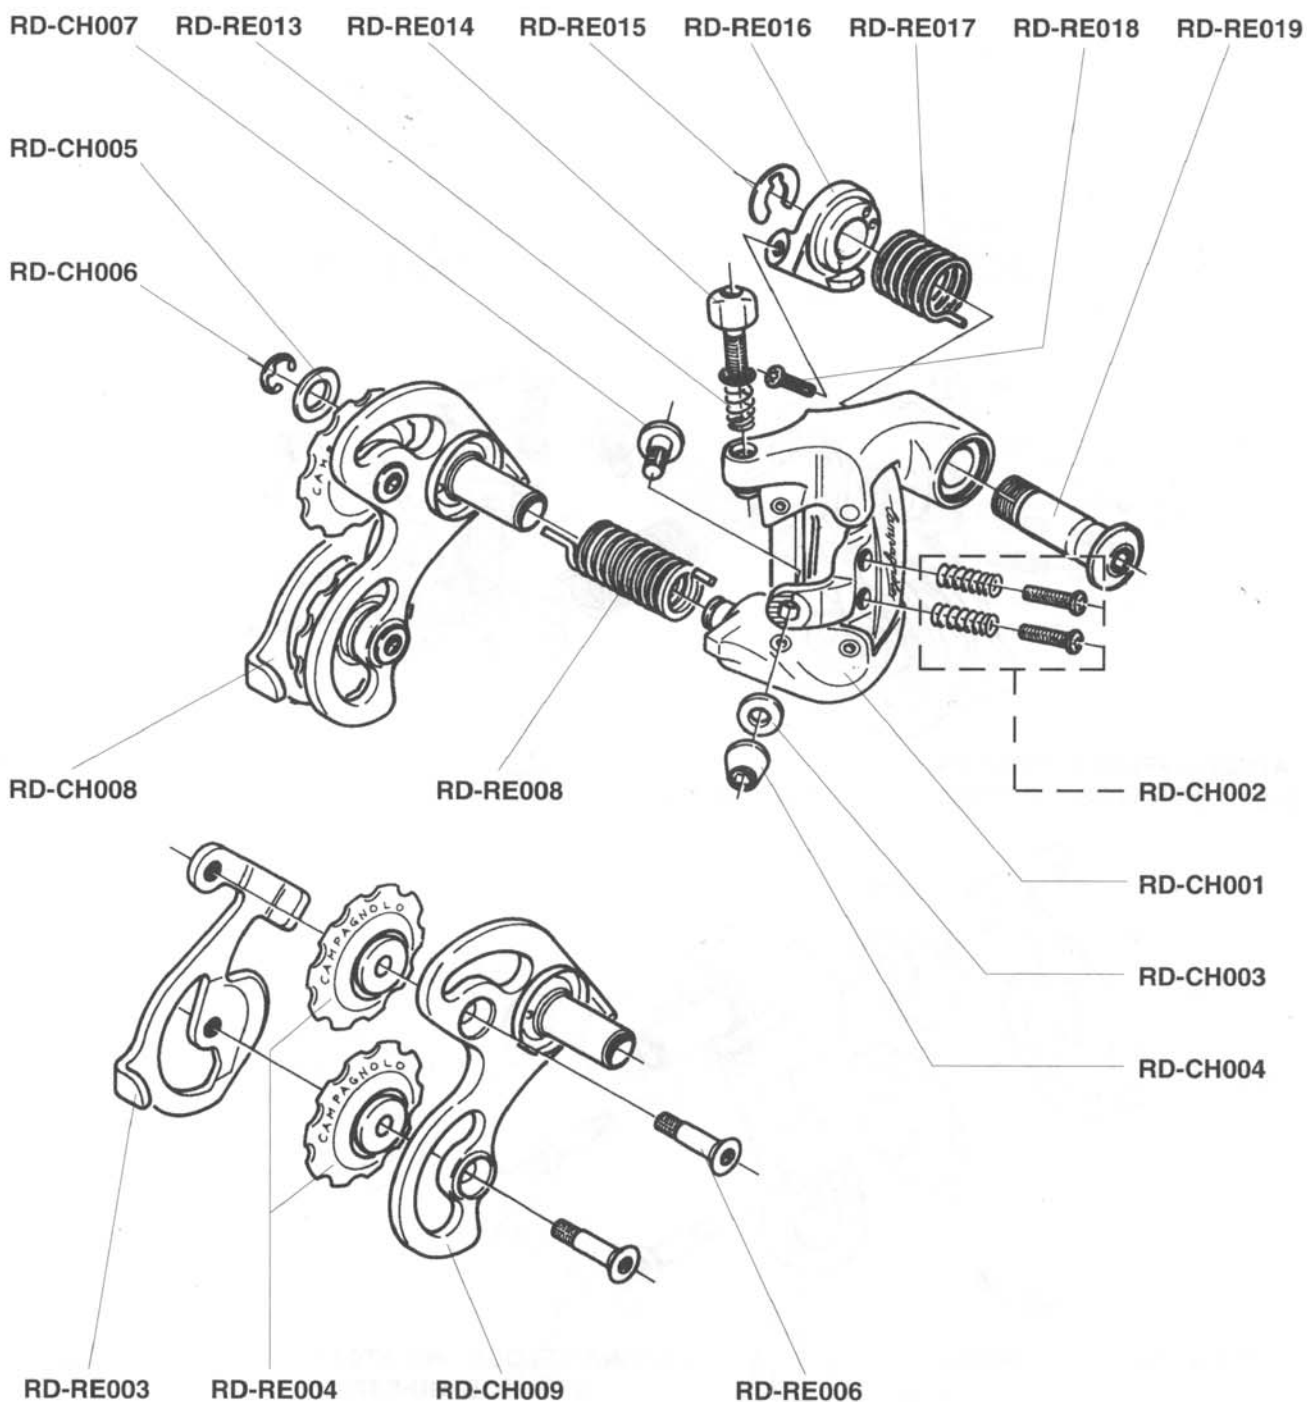

# CHORUS

Code: RD-21CH

*Campagnolo*

ATHENA Code: RD-21AT

VELOCE Code: RD-11VL

STRATOS Code: RD-01ST

*Campagnolo*