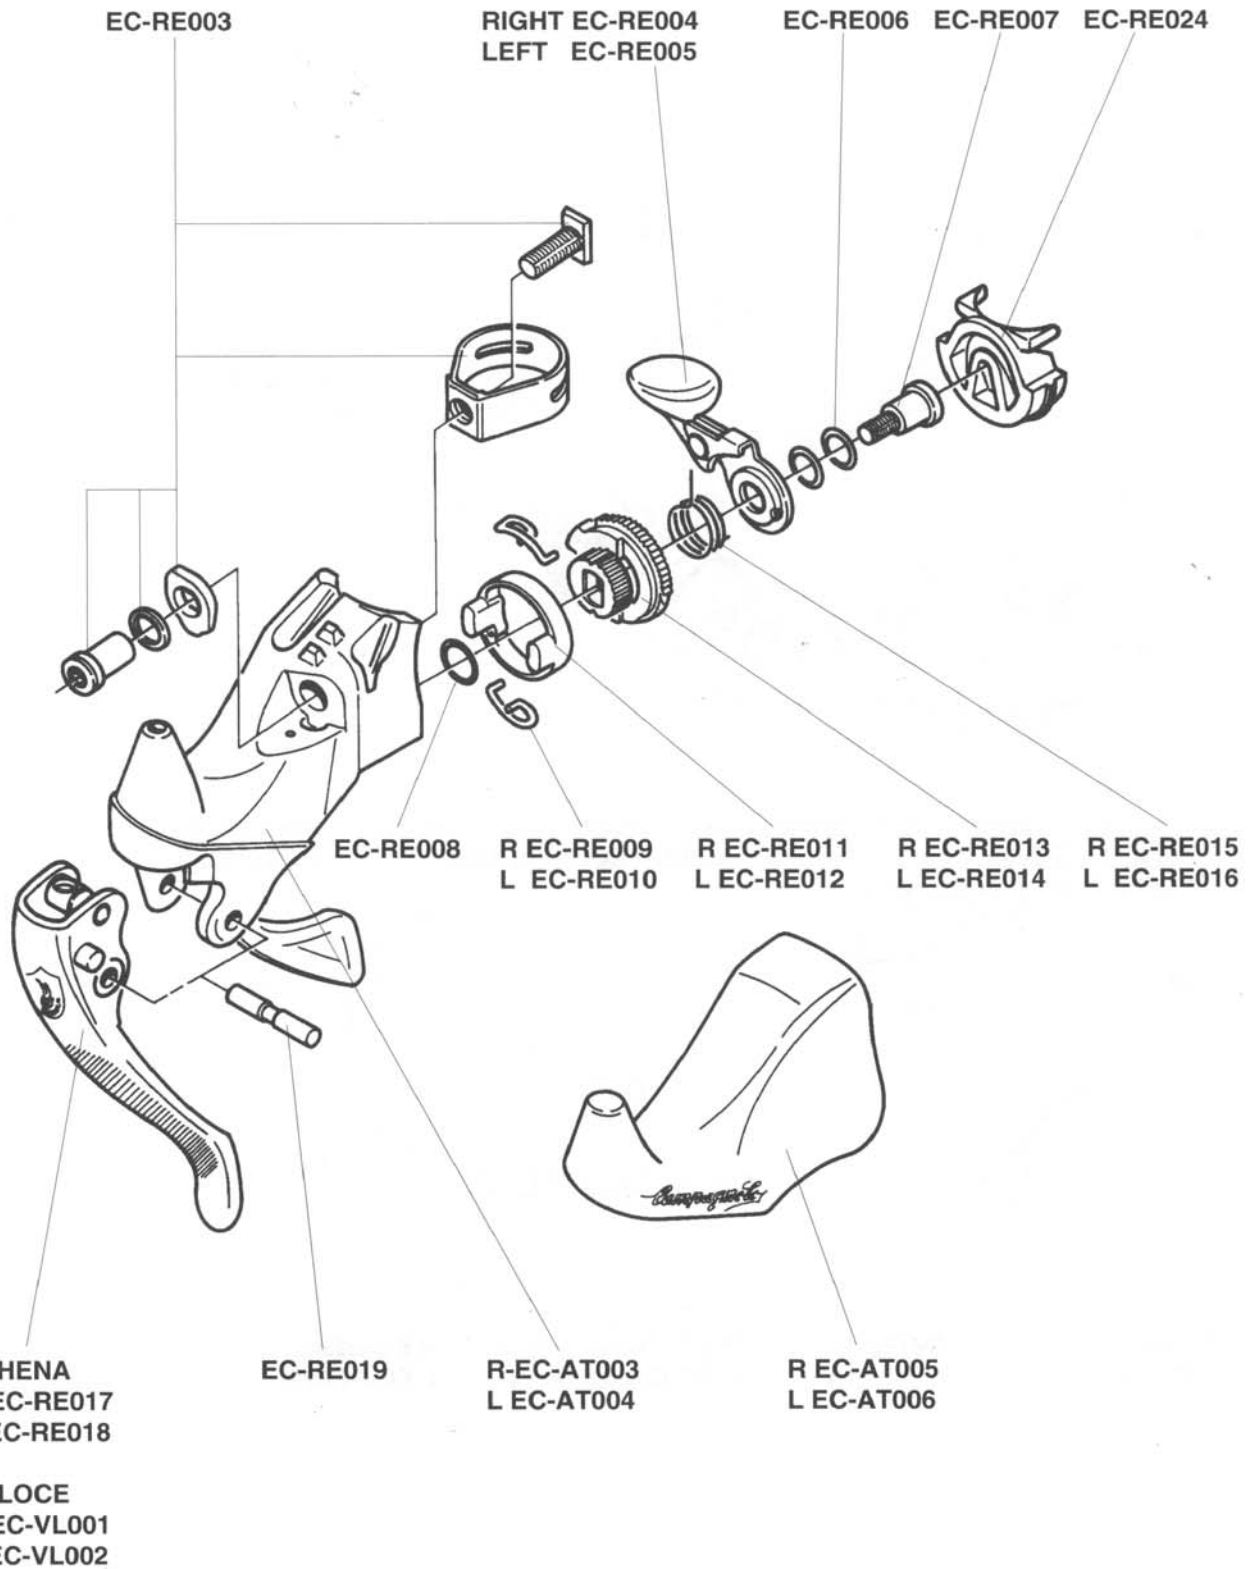

# CHORUS

Code: EC-02CH

*Campagnolo*

ATHENA  
VELOCE

Code: EC-02AT  
Code: EC-12VL