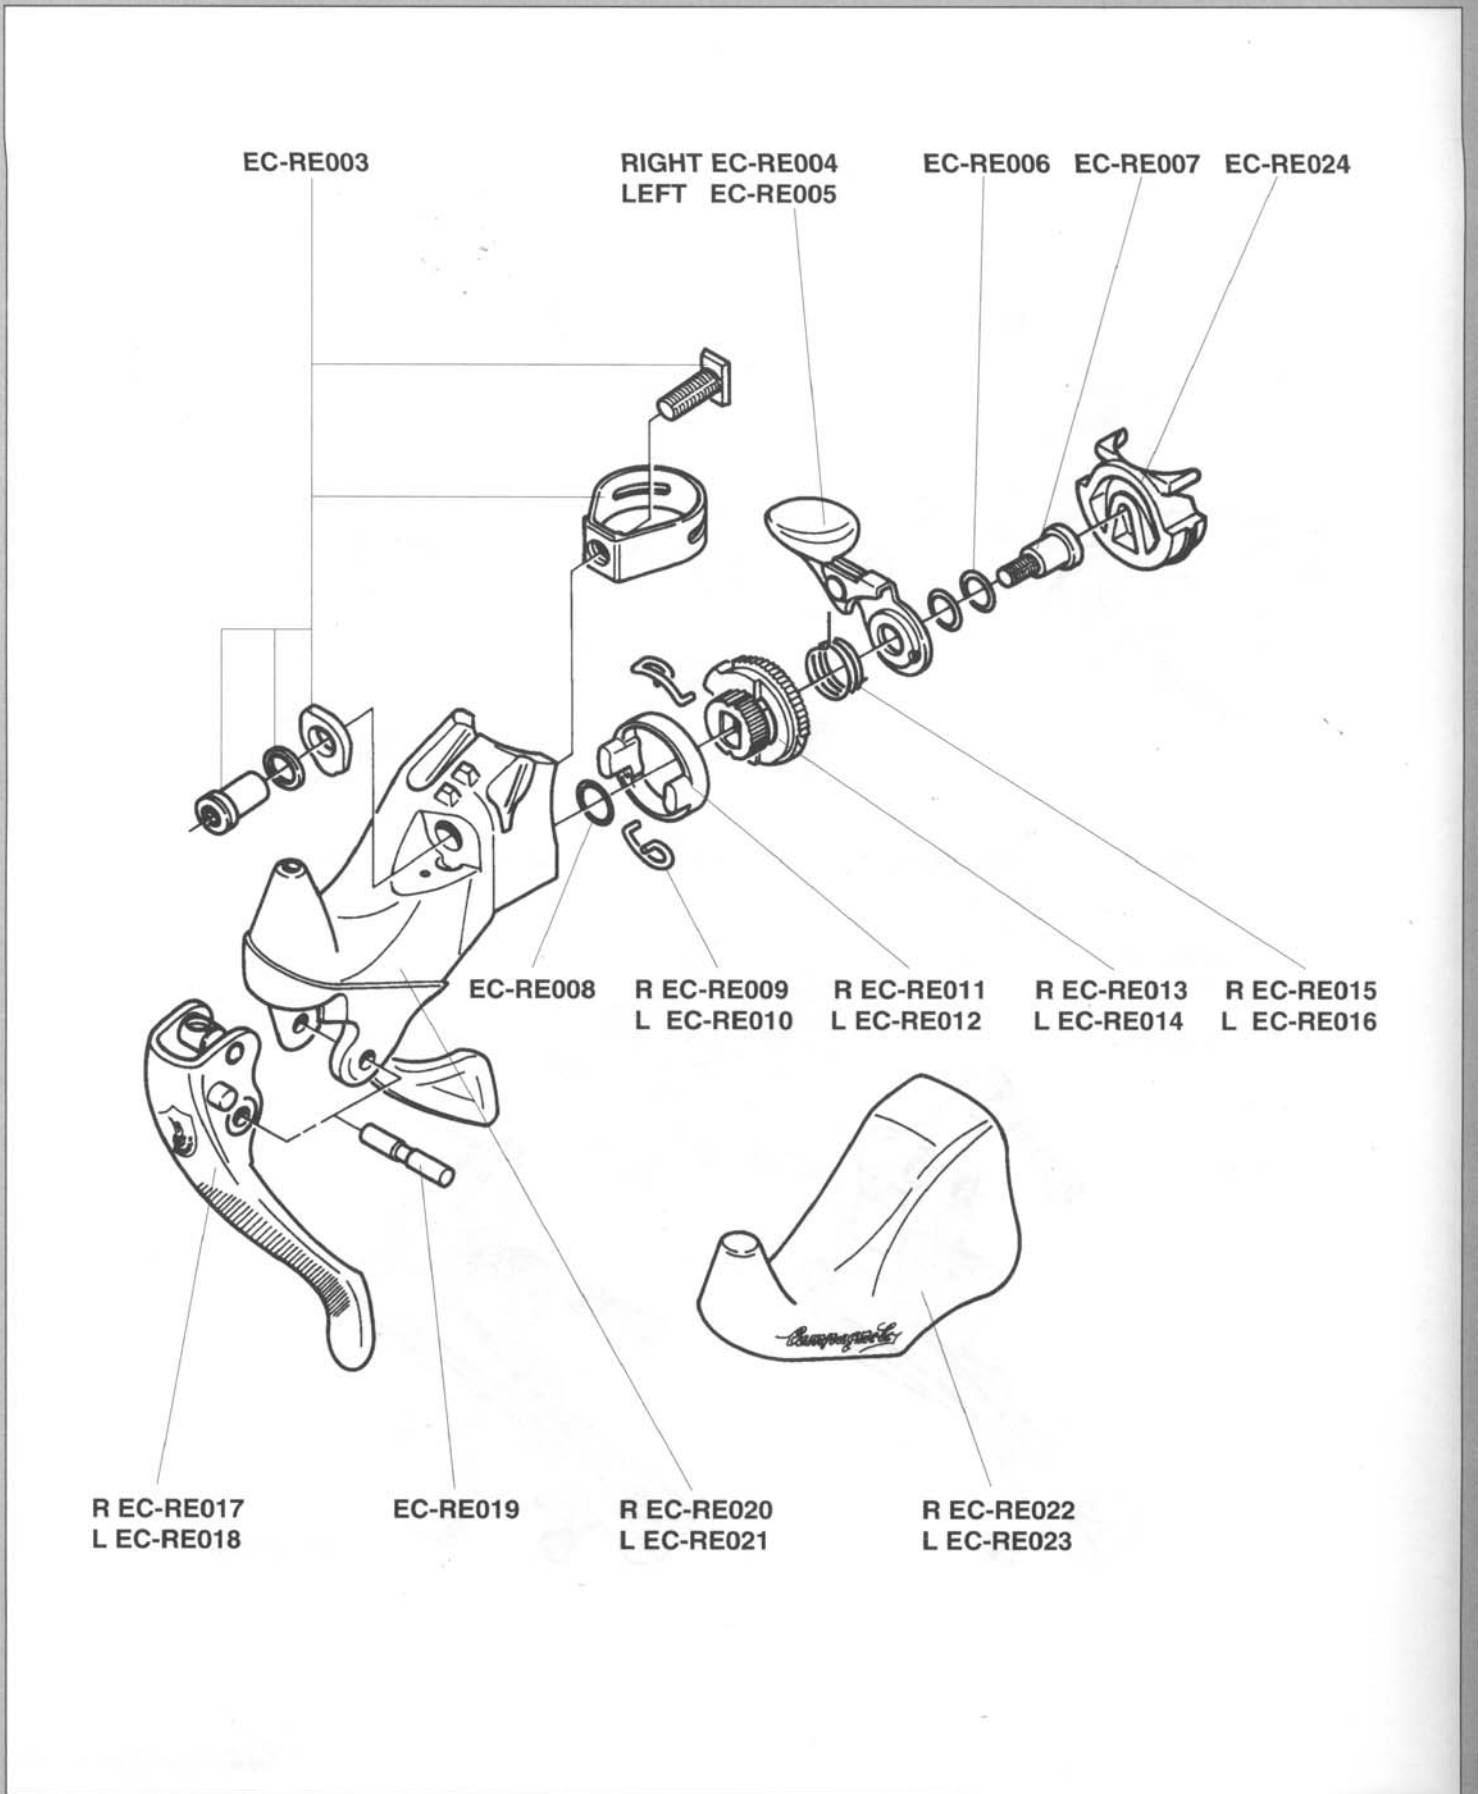

# CHORUS

Code: EC-02CH

*Campagnolo*

ATHENA  
VELOCE

Code: EC-02AT  
Code: EC-12VL