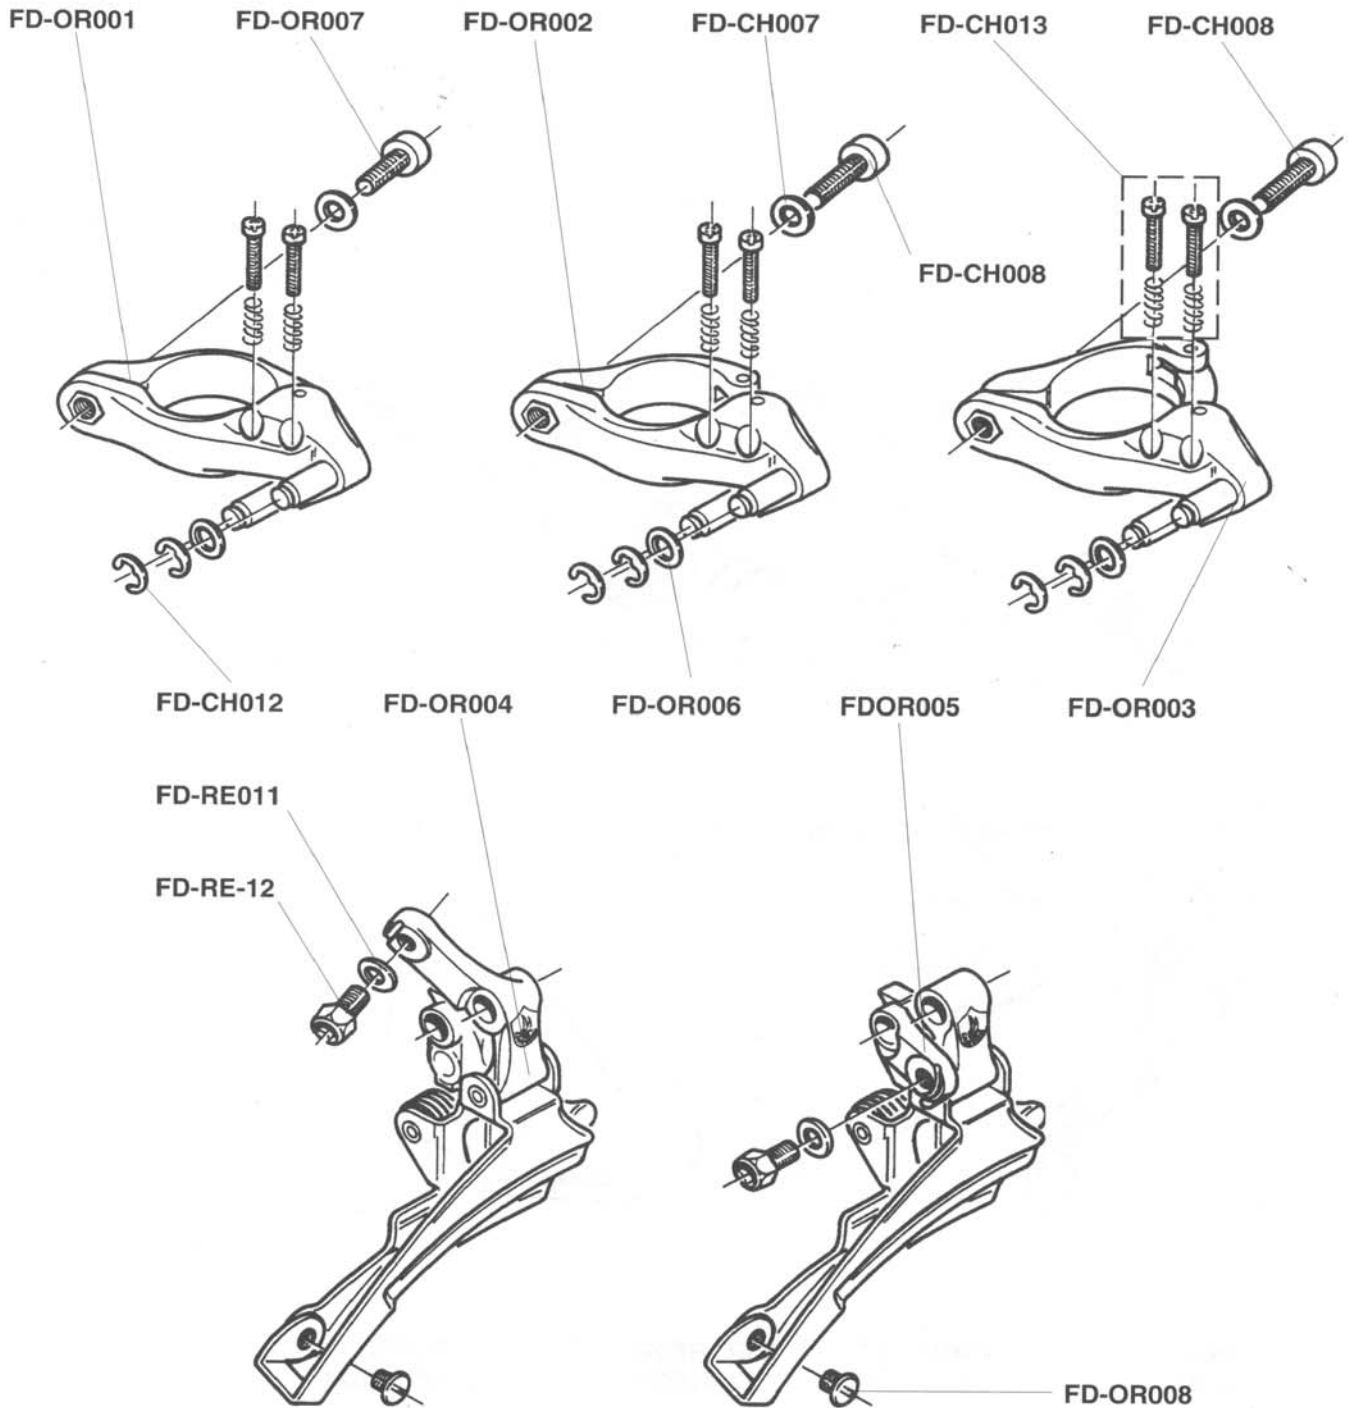

RECORD OR

Code: FD-01/02/03FOR - FD-01/02/03TPOR

Campagnolo