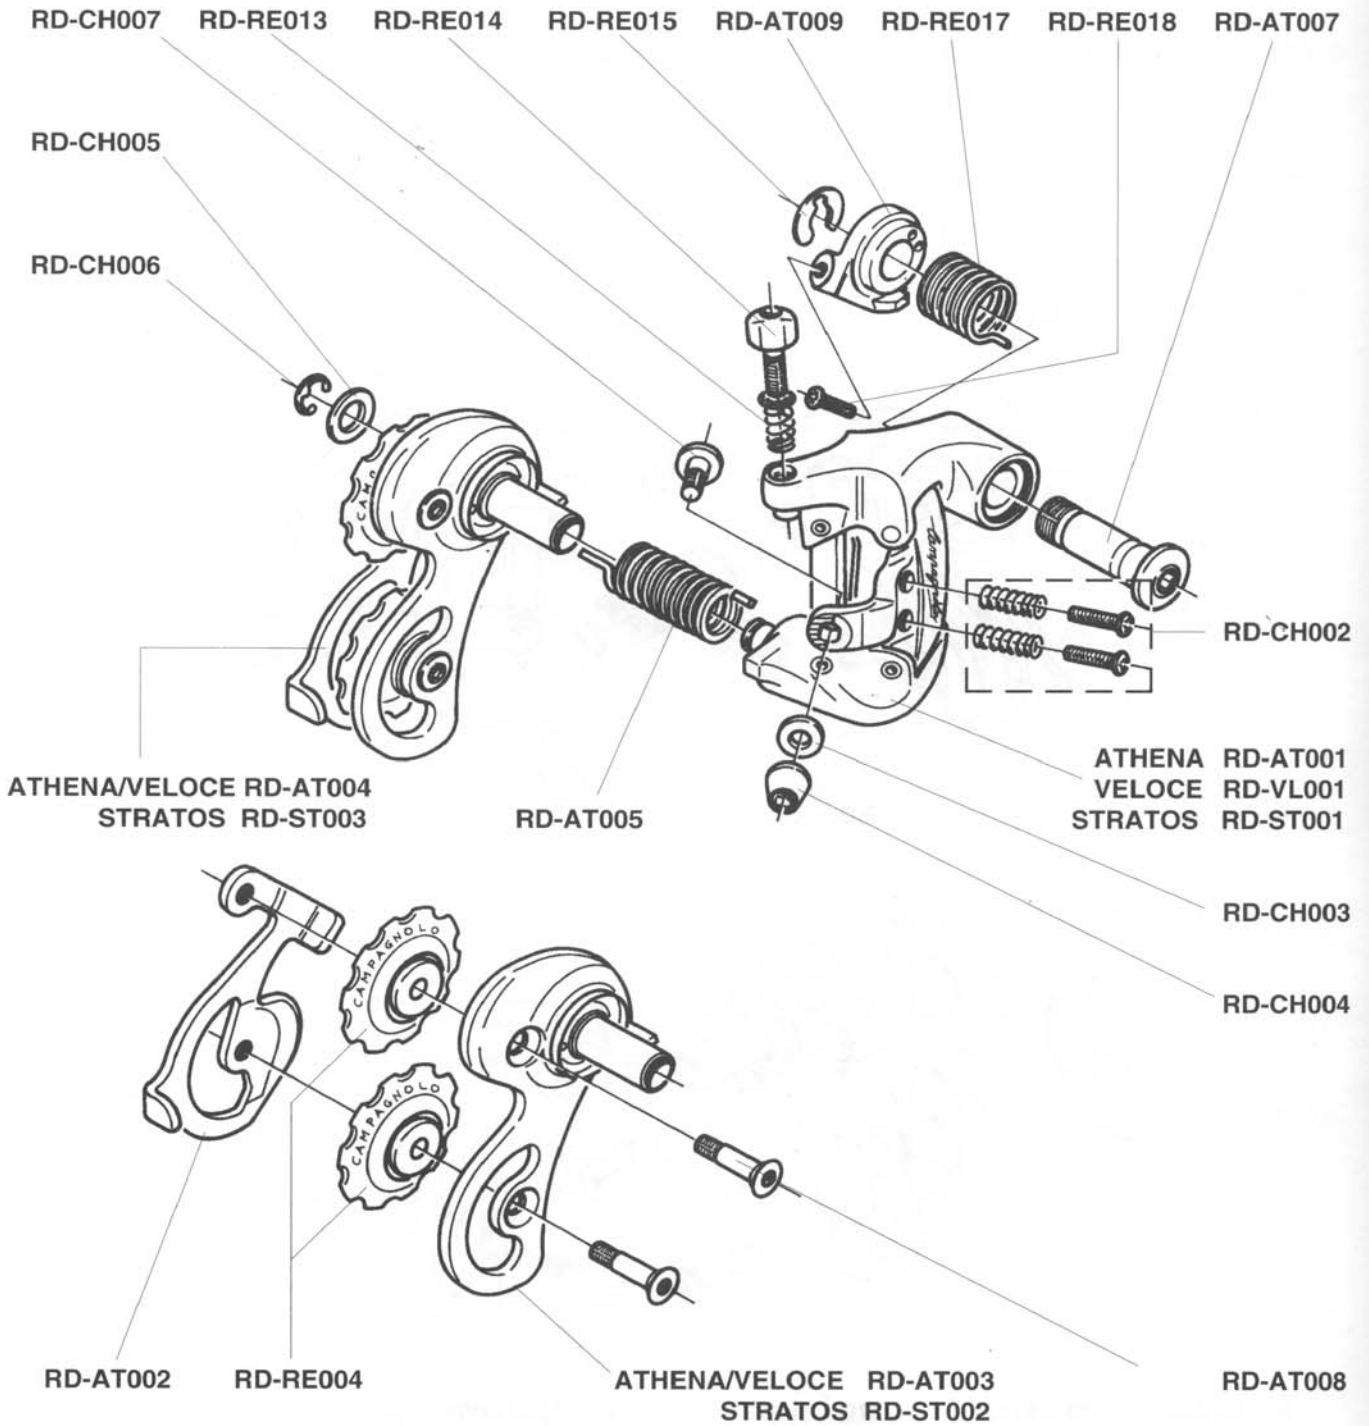

# CHORUS

Code: RD-21CH

*Campagnolo*

ATHENA Code: RD-21AT

VELOCE Code: RD-11VL

STRATOS Code: RD-01ST

*Campagnolo*