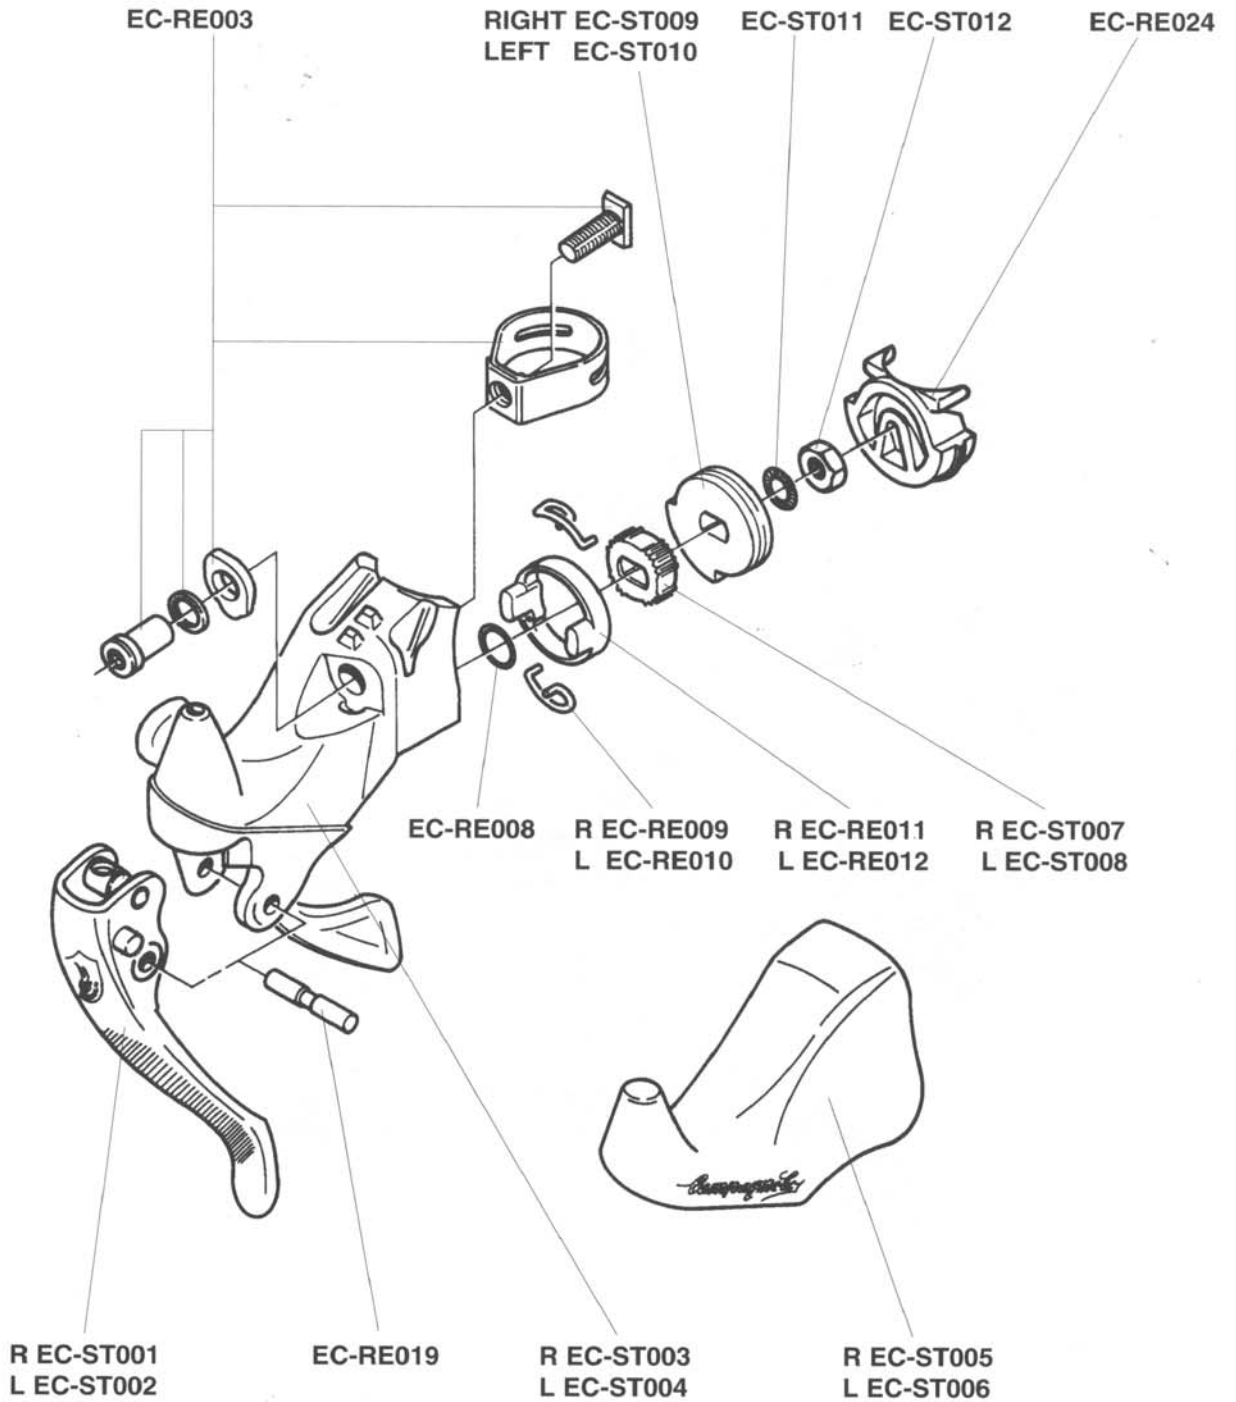

STRATOS

Code: EC-02ST

Campagnolo