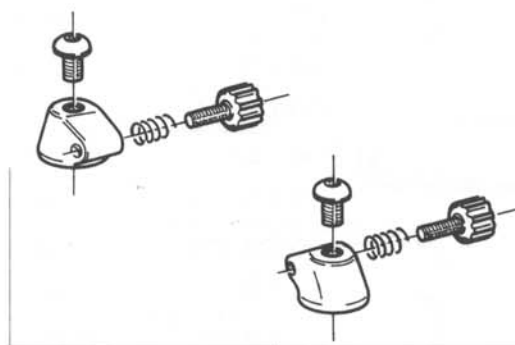

# VARIOUS

SHAMAL FOR TUBULAR

SHAMAL FOR CLINCHER

ERGOPOWER BLOCKS FOR STEEL FRAME

Aluminium: EC-RE001

Resin: EC-AT001

ERGOPOWER BLOCKS FOR ALUMINIUM FRAME

Aluminium: EC-RE002