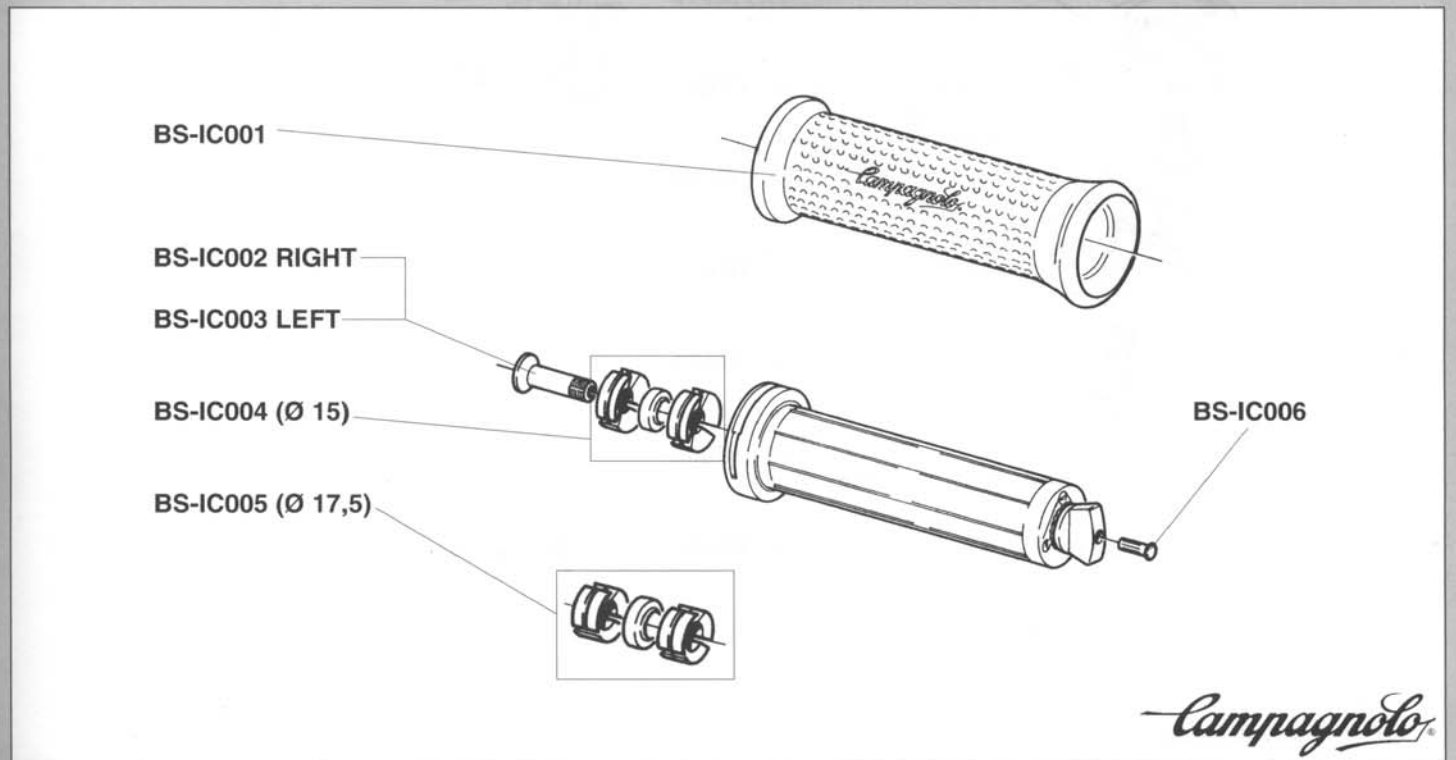

BULLET

Code: BS-02IC