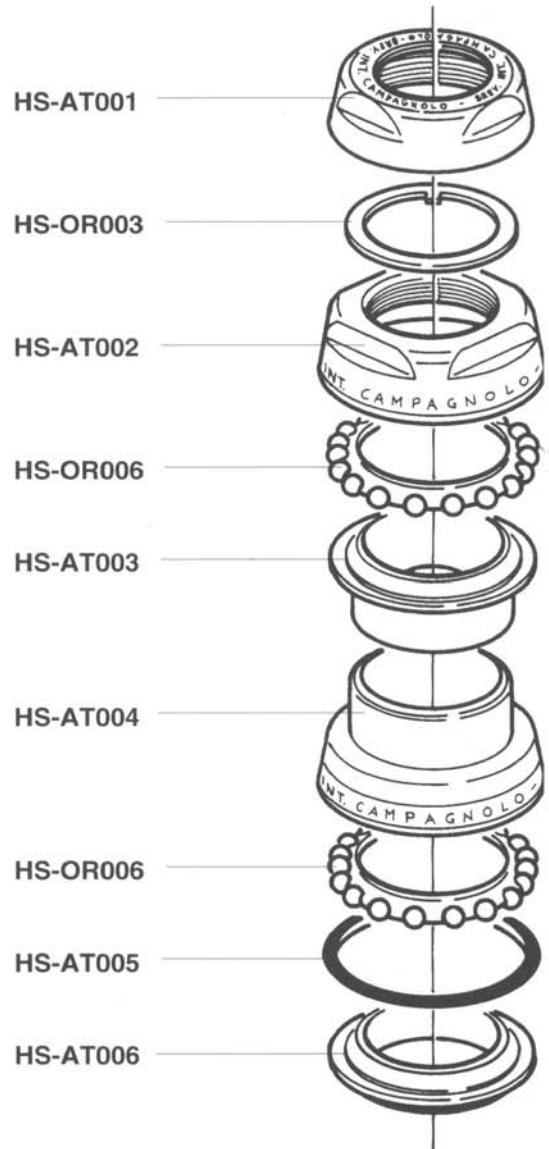

*Campagnolo*<sup>®</sup>

**SPARE PARTS CATALOGUE  
1994 PRODUCT RANGE**

*Campagnolo*<sup>®</sup>

**SPARE PARTS CATALOGUE  
1994 PRODUCT RANGE**

**RECORD  
HS-01OR**

**RECORD PISTA  
HS-03PI**

*Campagnolo*

# ATHENA HS-01AT

*Campagnolo*

RECORD 1" 1/8  
HS-03OR

RECORD 1"1/4  
HS-04OR

RECORD 1" 1/8

RECORD 1"1/4

HS-OR301

HS-OR401