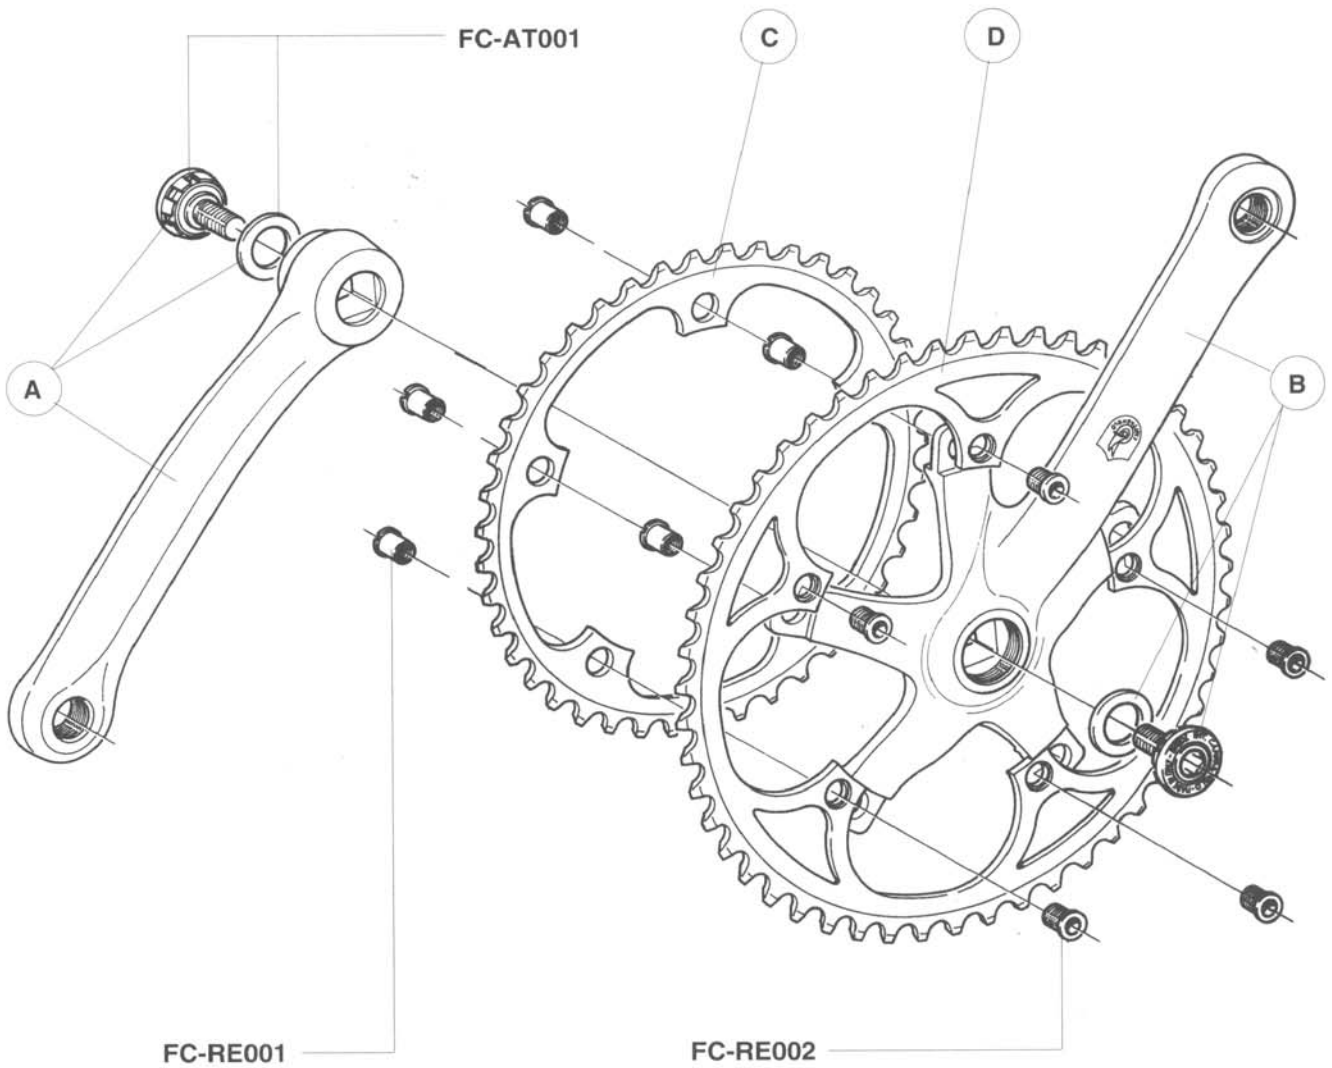

B	L170	FC-CH270
	L172,5	FC-CH272
	L175	FC-CH275

D	Z52 for 39	FC-CH152
	Z52 for 41	FC-CH252
	Z52 for 42	FC-CH352
	Z53 for 39	FC-CH153
	Z53 for 41	FC-CH253
	Z53 for 42	FC-CH353

*Campagnolo*

ATHENA

Code: FC-11AT