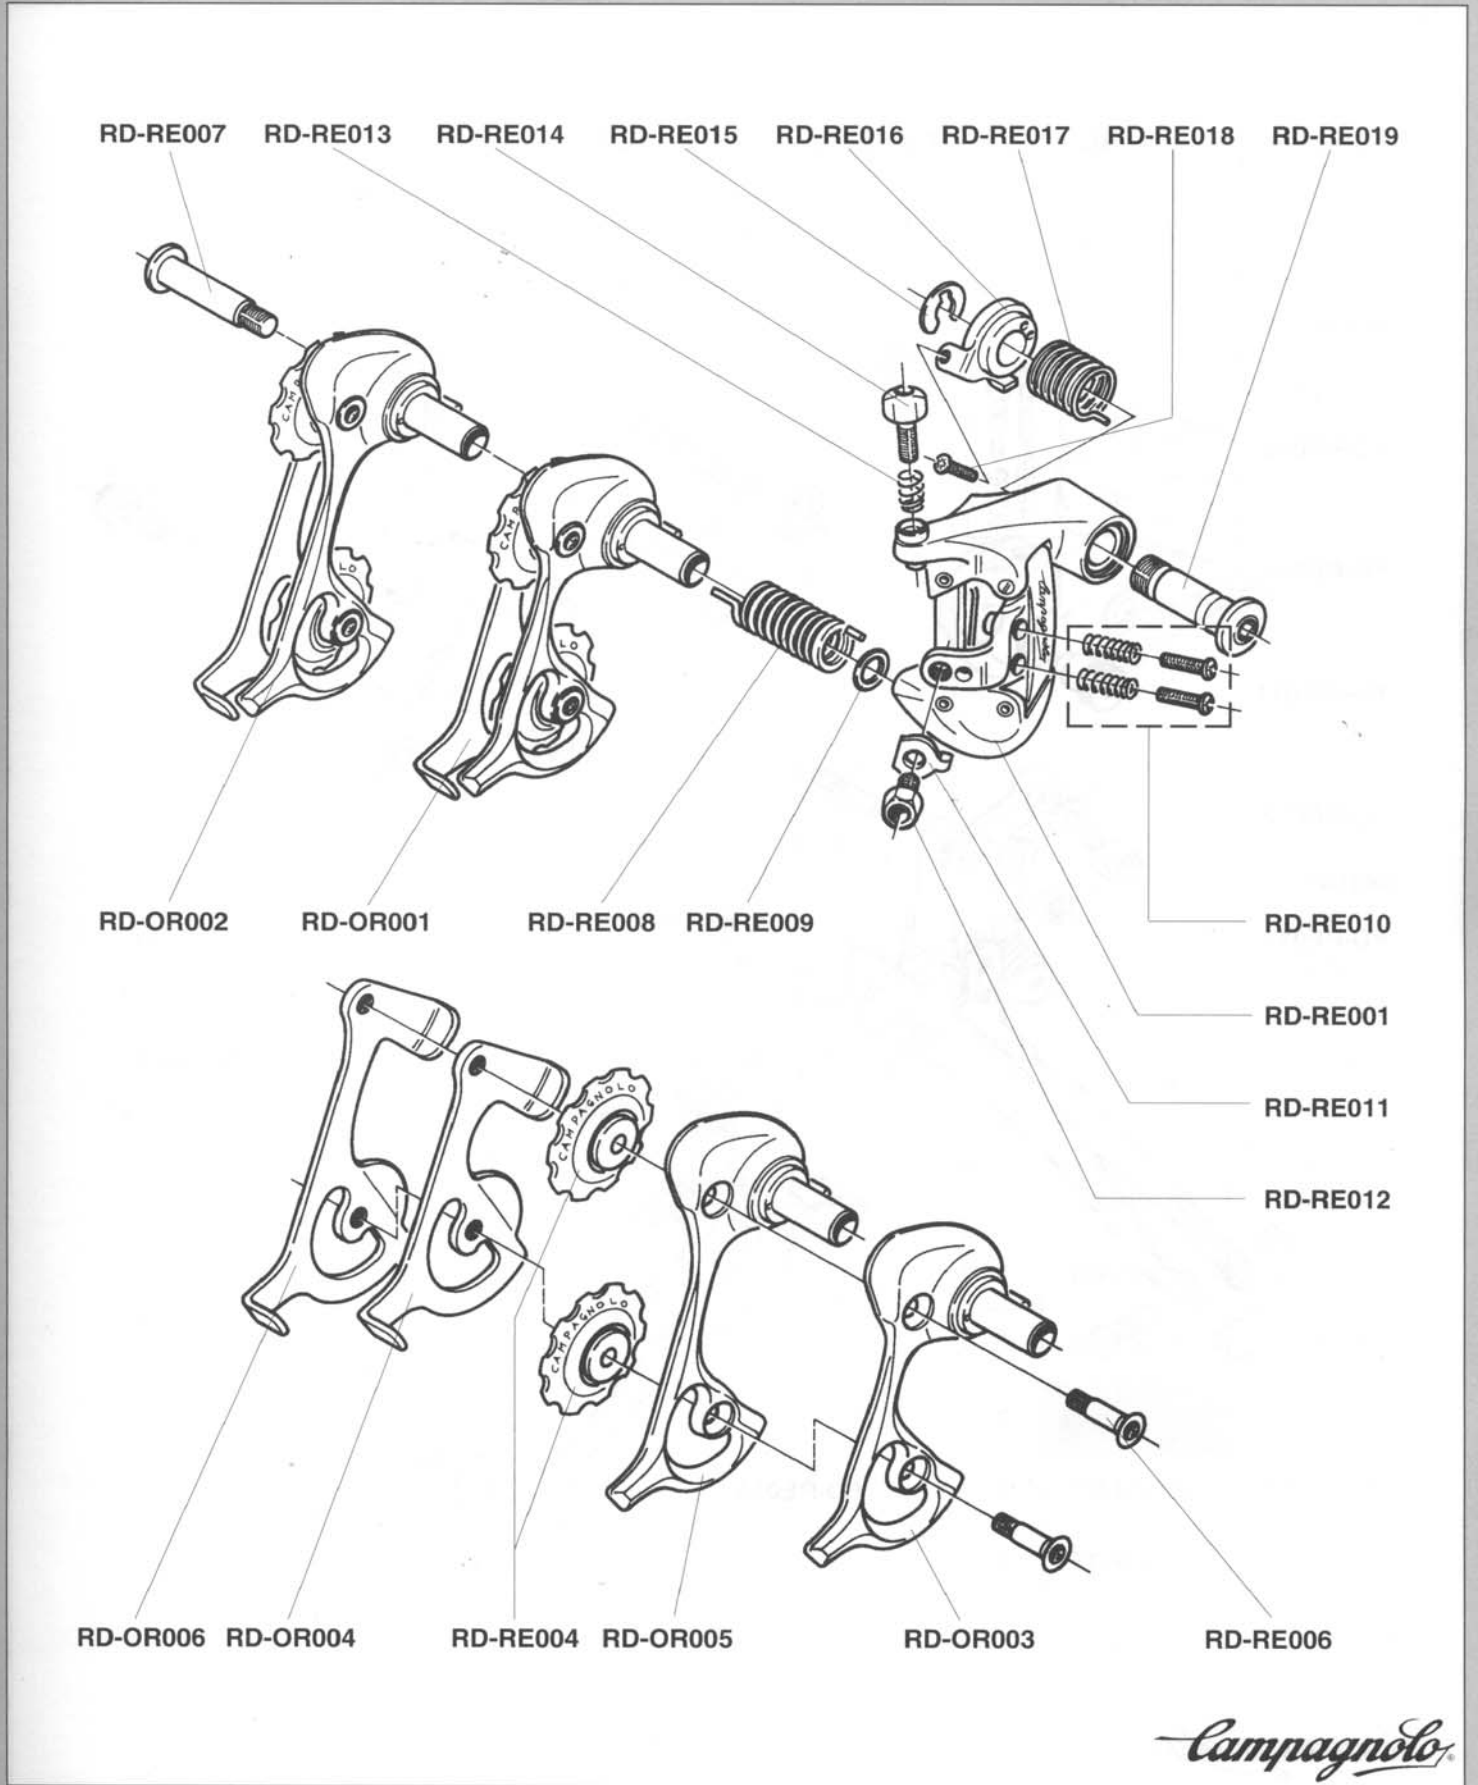

RECORD OR

Code: RD-21/22OR