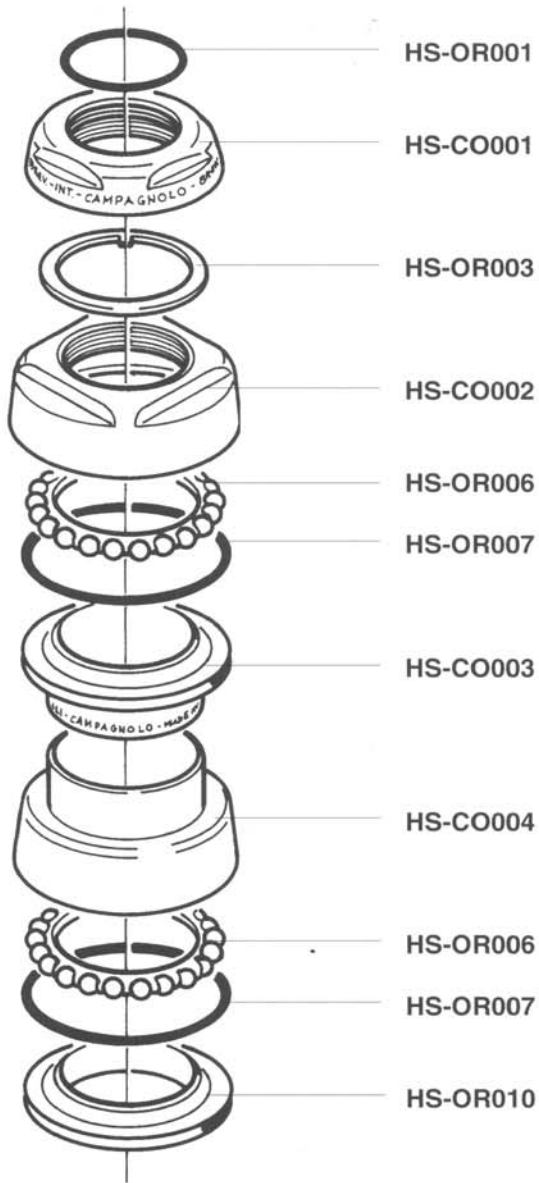

*Campagnolo*<sup>®</sup>

**SPARE PARTS CATALOGUE  
1994 PRODUCT RANGE**

*Campagnolo*<sup>®</sup>

**SPARE PARTS CATALOGUE  
1994 PRODUCT RANGE**

**RECORD  
HS-01OR**

**RECORD PISTA  
HS-03PI**

*Campagnolo*

# ATHENA HS-01AT

*Campagnolo*

RECORD 1" 1/8  
HS-03OR

RECORD 1"1/4  
HS-04OR

RECORD 1" 1/8

RECORD 1"1/4

HS-OR301

HS-OR401