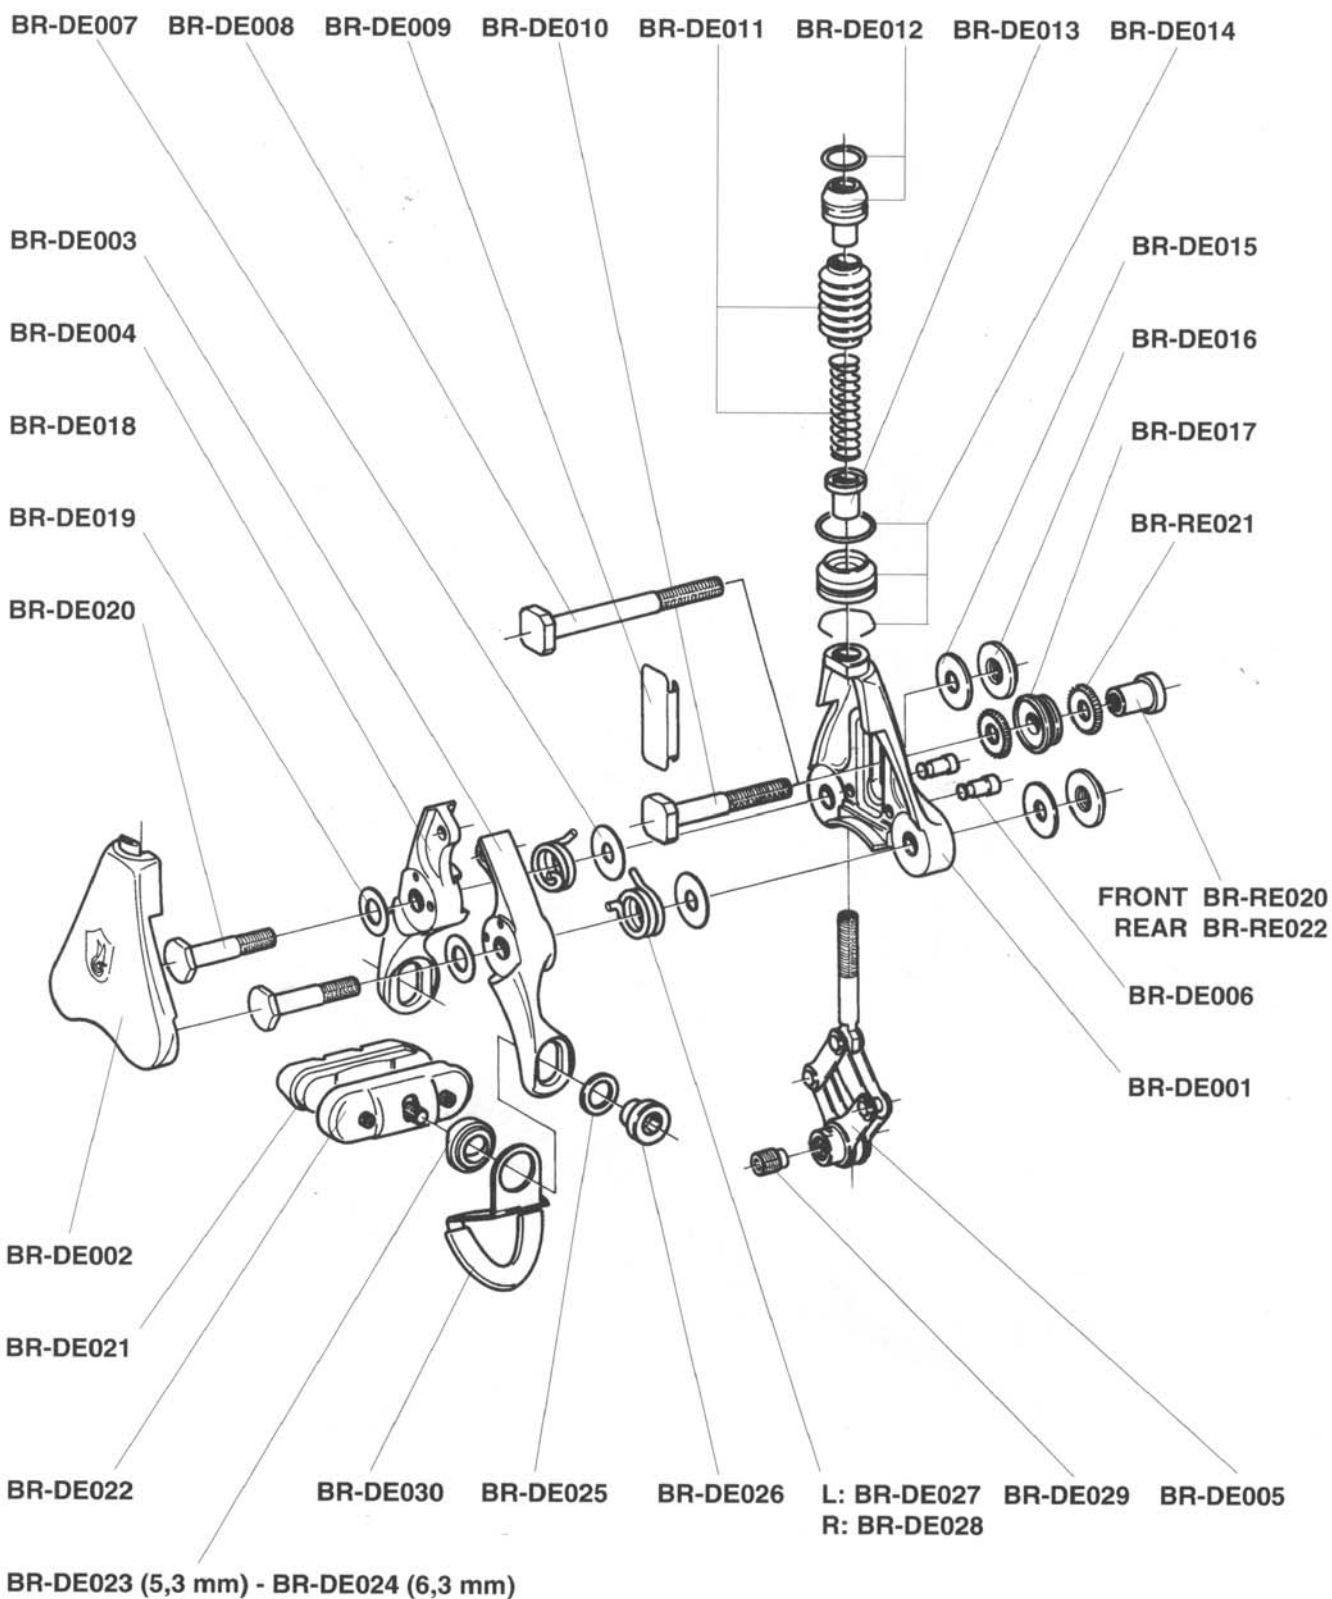

RECORD DELTA

Code: BR-02RE

Campagnolo