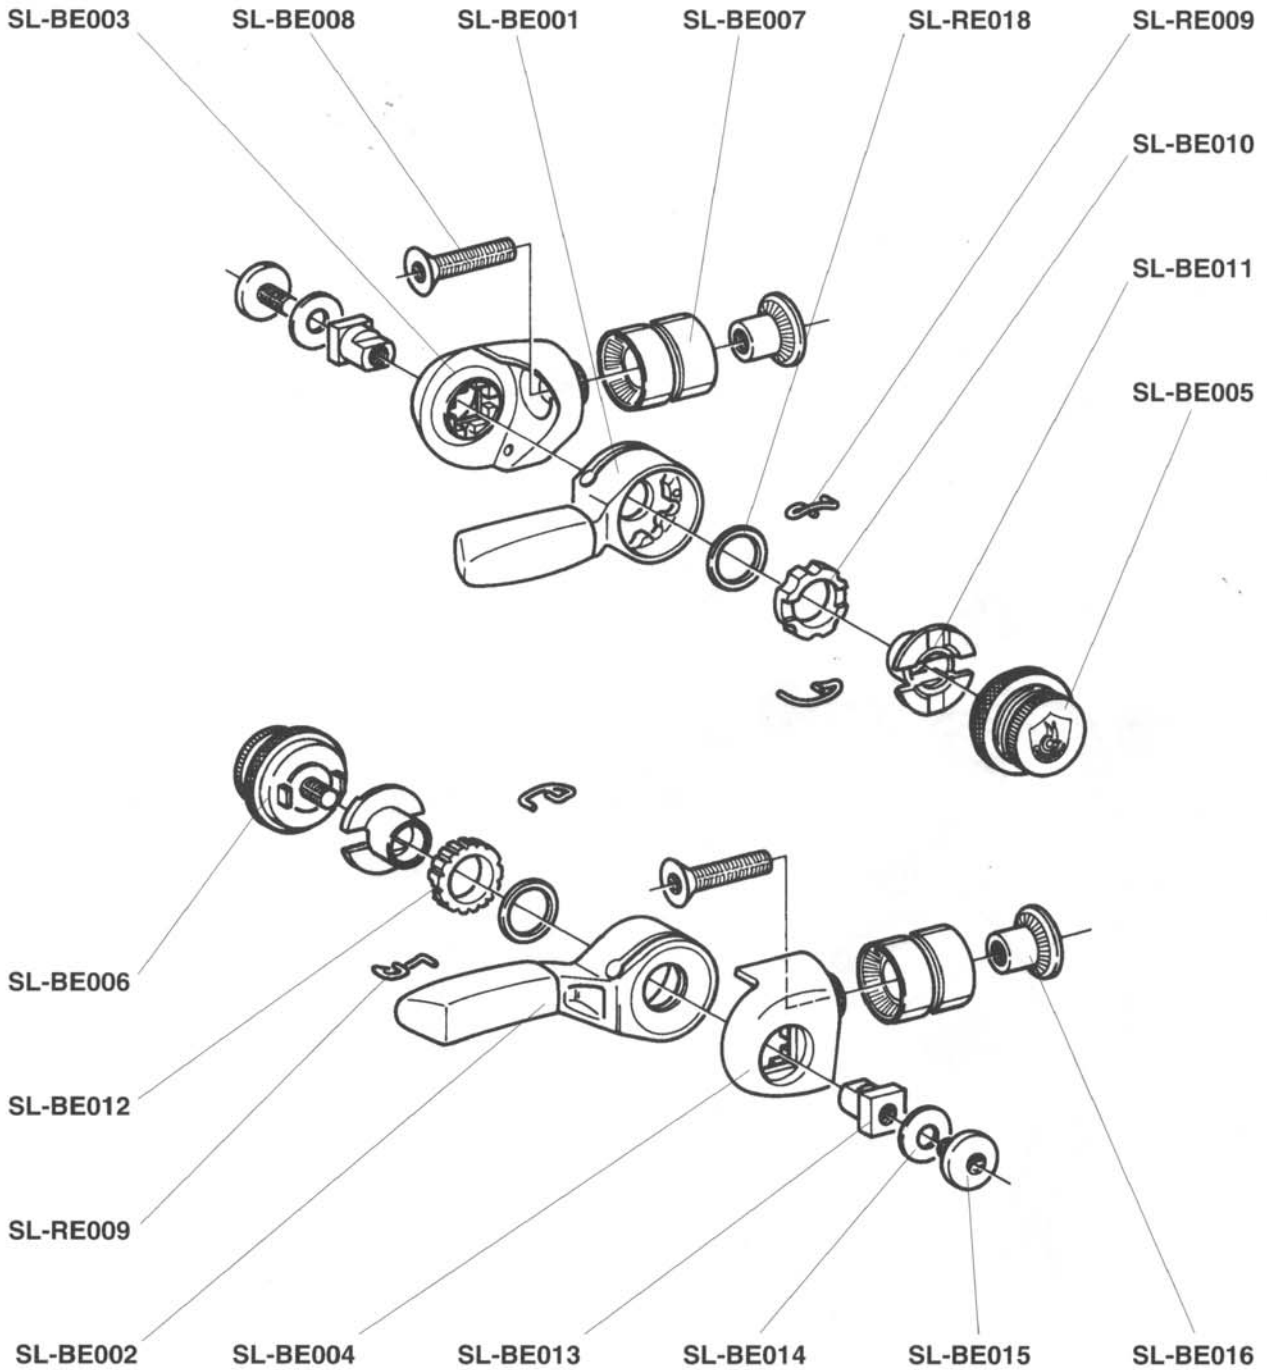

BAR-END

Code: SL-02BE

Campagnolo