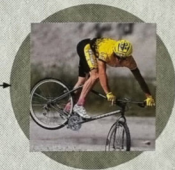

CR-D-735

HIGH OUTPUT PEDALS, RITCHEY TERRAIN WITH TOTAL CONTROL. TRUE TEMPER'S TOP-OF-THE-LINE OX3 ULTRA TUBING, FULL SHIMANO DEORE XT COMPACT PACKAGE THAT WILL TERRORIZE THE COMPETITION.