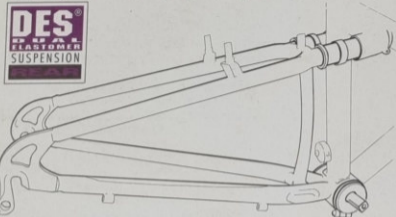

R E A R   S U S P E N S I O N

MUDDY FOX, pioneers in the design and development of Mountain Bikes, have, through constant research been responsible for ideas that have set new trends in Mountain Bike efficiency and performance.

The surge of interest in Suspension Systems has produced a vast range of solutions, with varying degrees of efficiency -- and price.

At Muddy Fox we have been working away logically on a number of options which will provide optimum performance for different levels of Mountain Bike activity.

This is why our Rock 'N' Roll range has 3 types of front forks and incorporates a unique Dual Elastomer rear Suspension System which is adapted for both Alloy frames and CROMO frames. The DES® System has been designed to produce optimum performance by locating the lower pivot point on the bottom bracket and through a curved link to the rear triangle is rigid horizontally yet responsive vertically.

The dual elastomer buffers are progressive in compression and equally regressive on rebound. The system is simple and requires very little maintenance.