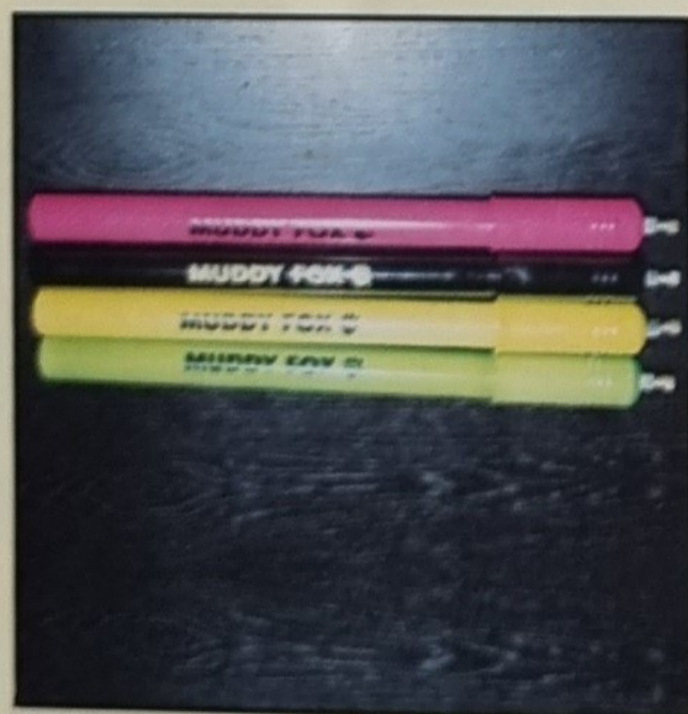

Alloy Pump w/ Adaptor /13092

Black, Yellow, Fluo Pink or Green