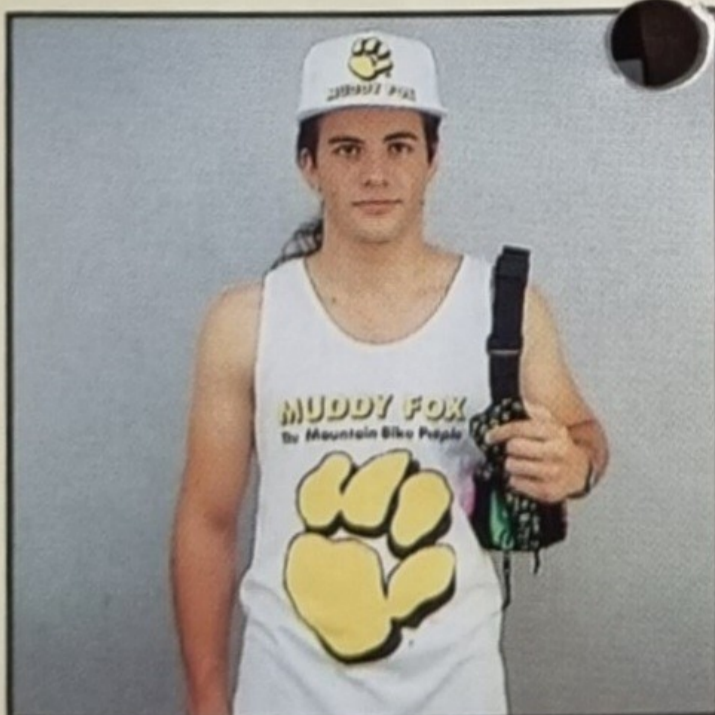

Vest /13073
Mega Paw on White