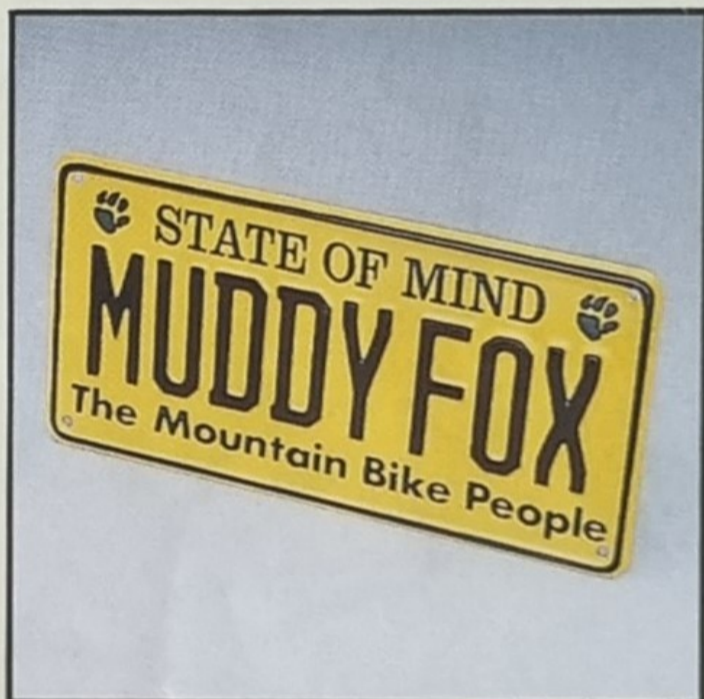

USA Style Car Plates /13183
American Style Full Size Alloy Car Number Plates.

Cufflinks /13164
Black & Gold Enameled Paws

Sticker Pack / 13167
Over 200 Assorted Muddy Fox Stickers

The Mountain Bike Book /13001
Everything you wanted to know about MTB's. The Definitive Book on Mountain Bikes by Muddy Fox.