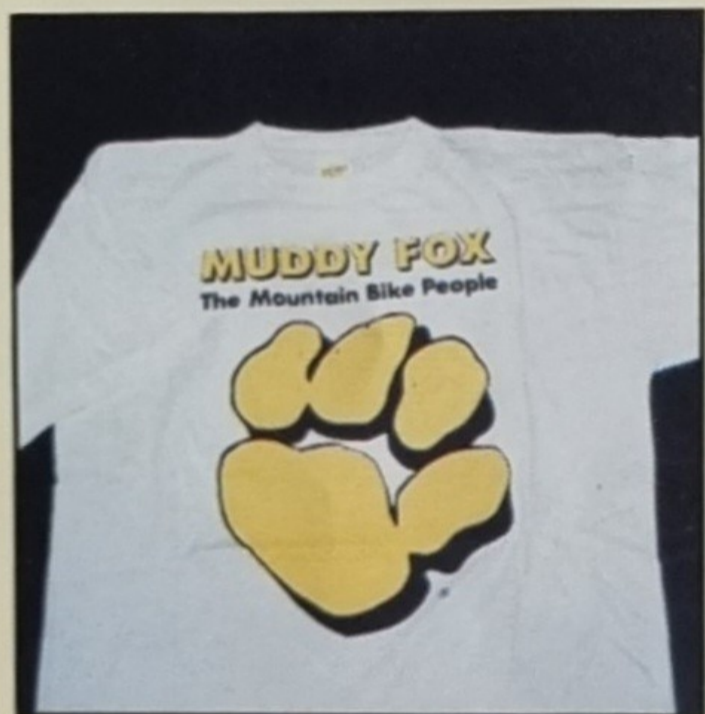

Optimeyes Sunglasses /13176
Black, Yellow, Purple, Pink or Green.
Also in Black with Clear lens.

T - S H I R T S & V E S T S

T-Shirt /1306-
Mega Paw on Black

T-Shirt /13058
Wee Paws on Black Long Sleeved