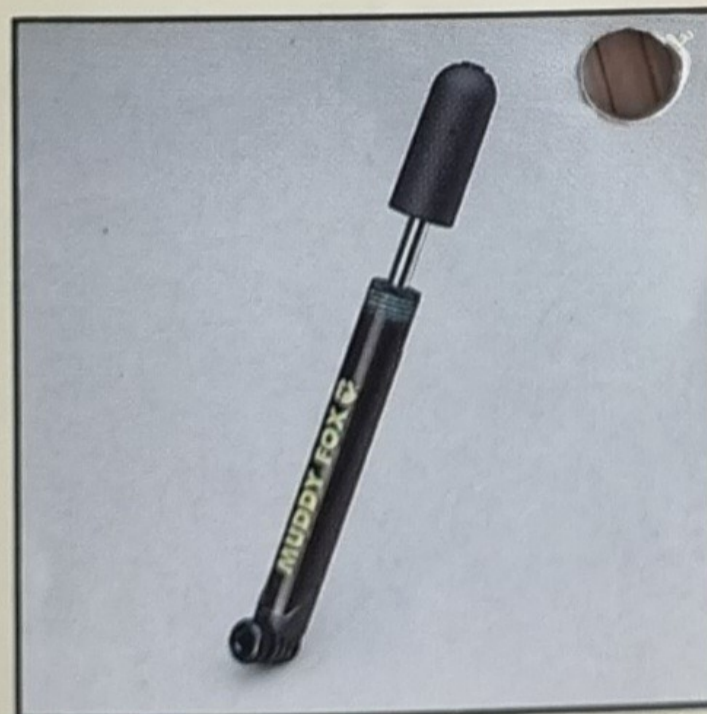

Mini Pump /13094

Black