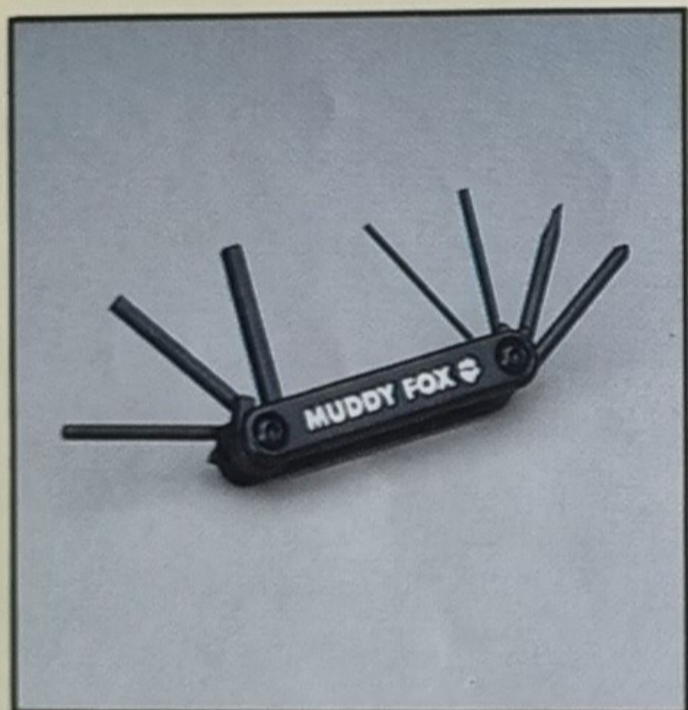

Son of Multitool /13116

Compact version of Multitool without the spanner fittings.