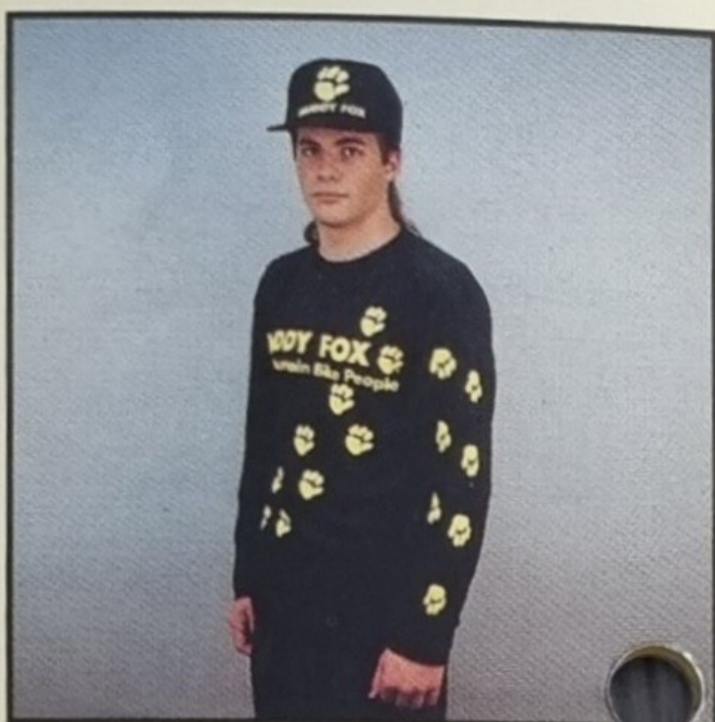

Headband / Wristband Set /13168
Black Logo on Fluo Yellow

Armor Gloves /13022
Fingerless Rollerball protection. Silver Logo on Black

Ankle Straps /13163
Velcro. Black Logo on Fluo Yellow

G E A R

Headcase /13081
250gm Lightweight Hardshell Helmet

Baseball Cap Aeromesh /13056
Yellow Logo on Black

Son of Headcase /13082
The next generation of even lighter headcases

Baseball Cap /13057
Black & Yellow Logo on White

Lycra Saddle Cover /13182
Trax Colours & Designs

Optimeyes Sunglasses /13176
Black, Yellow, Purple, Pink or Green.
Also in Black with Clear lens.

T - S H I R T S & V E S T S

T-Shirt /1306-
Mega Paw on Black

T-Shirt /13058
Wee Paws on Black Long Sleeved