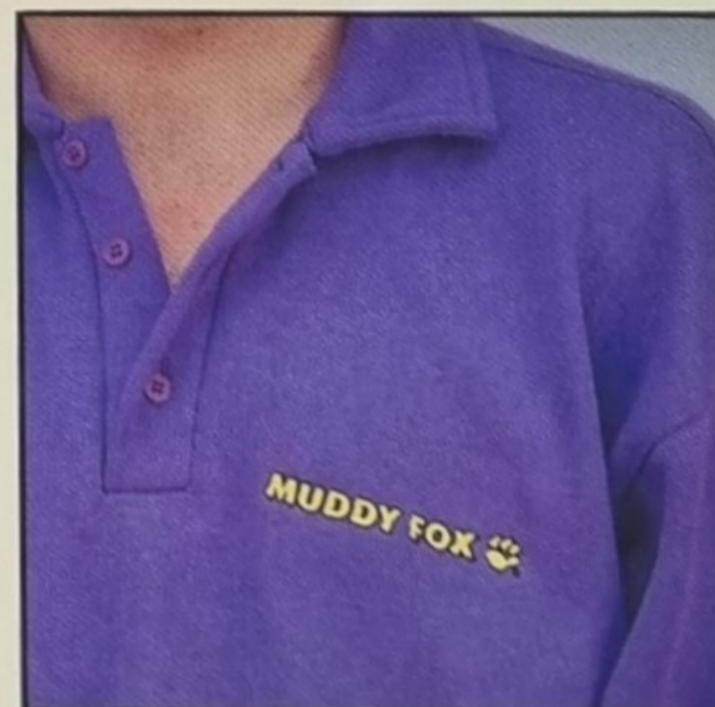

Polosweat /13054
Embroidered Logo On Purple