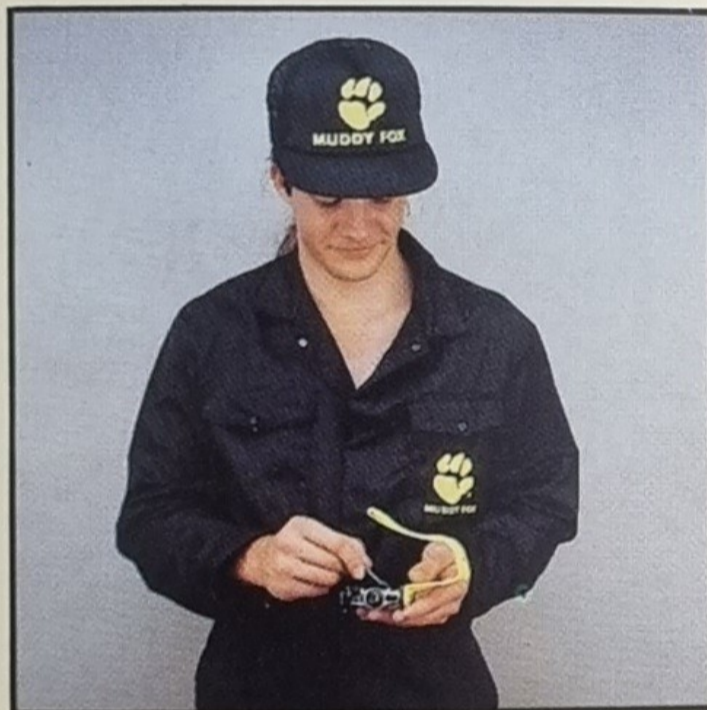

Mechanicwear /13056

Professional Worksuit for bike maintenance.