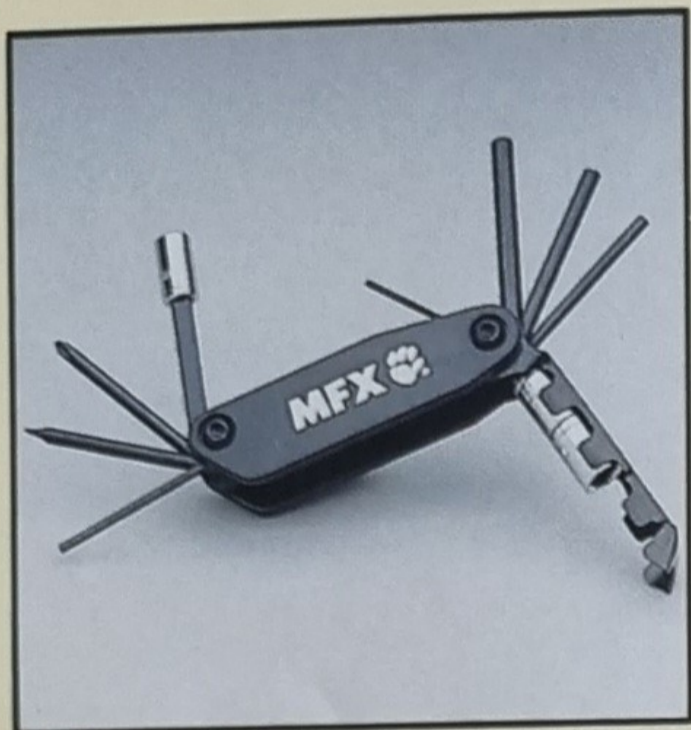

Sweatshirt /1307-
Wee Paws on Black

Polosweat /13054
Embroidered Logo on White

Poloshirt /13055
Embroidered Logo on Black

Polosweat /13054
Embroidered Logo On Purple

T O O L S

Multitool /13115

Virtually every tool needed for bike maintenance