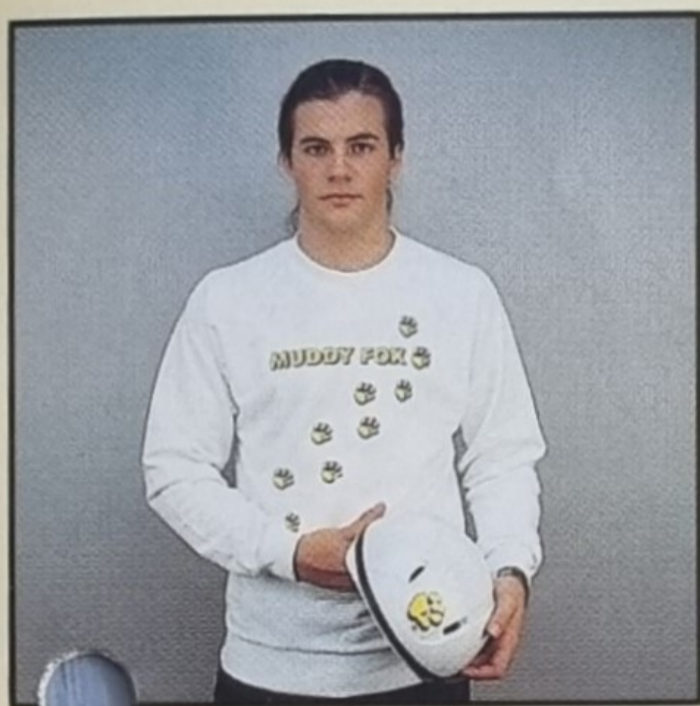

SWEATSHIRTS

Sweatshirt /1307-
Wee Paws on White