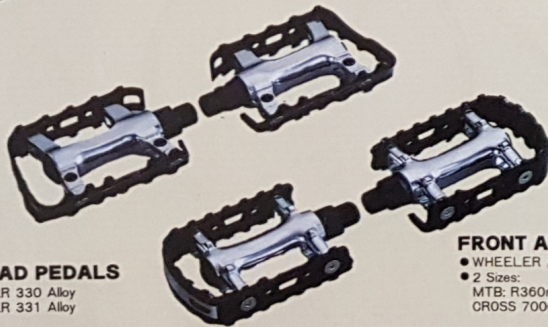

FRONT AND REAR RACKS

- WHEELER Alloy black anodized ø8mm. STAYS
- 2 Sizes:
  MTB: R360mm F345mm
  CROSS 700C: R380mm F345mm