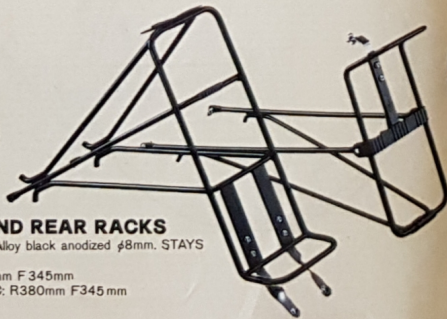

SADDLES

- WHEELER LITE GEL SADDLE
- WHEELER 2288 SADDLE copper riveted
  1. Vinyl
  2. Leather