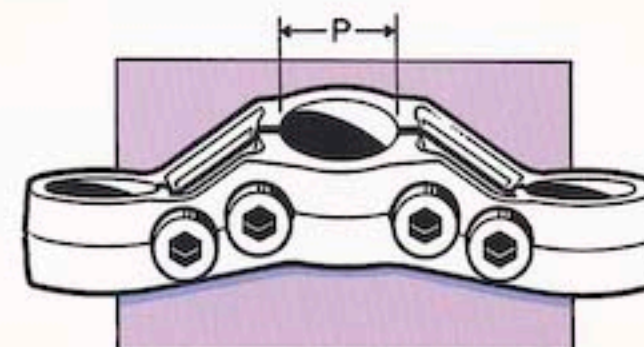

Base standard/Standard bottom yoke					
Art./Item	P	D			
15.1001*	27	45			
15.1002	27	40			
Base oversize/Oversize bottom yoke					
Art./Item	P	D			
15.1051*	33	45			
15.1052	33	40			

*Gli articoli contrassegnati sono di normale corredo / All marked articles are included in the standard set
Le misure sono espresse in mm./Dimensions in mm.