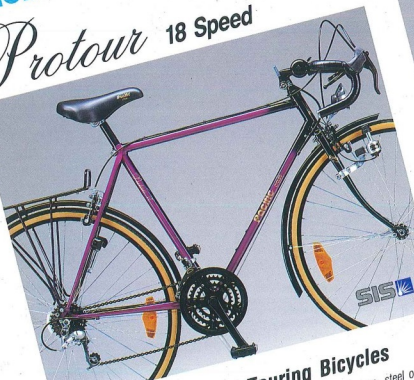

Protour 18 Speed