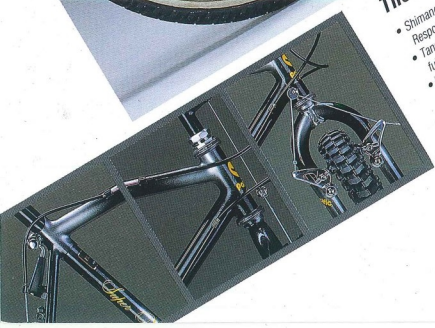

Pacific

Super

XT

21 Speed

The Ultimate Perfect MTB

- Shimano Deore XT II set with Hyper Glide SIS derailleur, low dish Freehub, High Performance BioPace chainwheel, Linear Response cantilever brakes.
- Tange Prestige heat treated tubing, ovalized seat tube, 16.75" one-bend radius chainstays, race proven frame geometry, and bear: fully filled, brazed joints.
- Front fork with round-oval round blades, light radius shoulder bend, long radius offset bend, and investment cast dropouts.
- Araya new RM-20 super hard anodized rims, 32 stainless steel spokes, Toga T-Bone stem, Farmer John Nephew lines, Vental/Vocel gel/flex saddle.
- Unique black/silver duotone finish.

Frame Size	Top Tube	Chain Stay	BB Height	Wheel Base	Fork Neck	Head Angle	Seat Angle
16.5	525	425	36	1040.09	45	70	75
18	530	425	41	1039.09	45	72	73.5
20	570	425	44	1039.09	45	72	73.5
22.5	585	425	44	1055.78	45	72	73.5