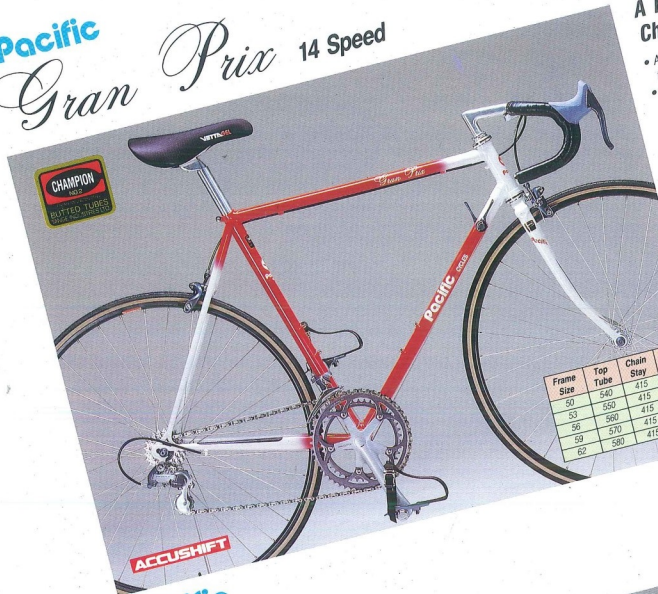

Pacific

Gran Prix 14 Speed

A Bicycle for Champions

- A thoroughbred racing bicycle, short wheelbase, light clearances, steep angles.
- Tange Champion tubing, investment cast lugs, BB shell and fork crown, hand brazed.
- Suntour GPX set, racing gear ratio, front 52/42, rear 12/22 7 speed.

Frame Size	Top Tube	Chain Stay	BB Height	Wheel Base	Fork Rack	Head Angle	Seat Angle
50	540	415	70	978.11	45	73	75
53	550	415	70	985.8	45	74	74
56	560	415	70	1005.8	45	74	74
59	570	415	70	1015.8	45	74	74
62	580	415	70	1015.8	45	74	74

Pacific

Ovation 14 Speed

A Bicycle Built with Pride

- Same geometry as Gran Prix, same lugs and BB shell, impeccable workmanship.
- Shimano Sport LX set, with SIS derailleurs, SLR brakes, BioPace chainwheel.