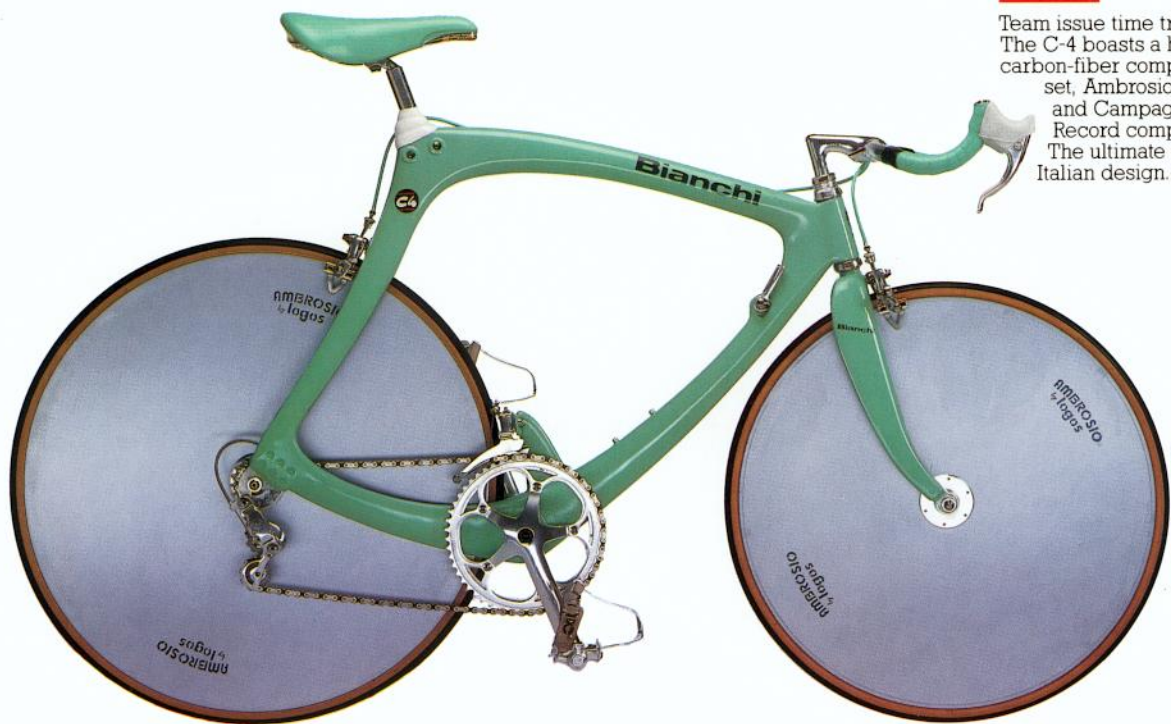

B I A N C H I

C-4 PROJECT

Team issue time trial bicycle. The C-4 boasts a handbuilt carbon-fiber composite frame-set, Ambrosio disc wheels, and Campagnolo C-Record component group. The ultimate in Italian design.

MONDIALE

Columbus SL/SP frameset featuring Campagnolo's C-Record Syncro component group with Cobalto brakes. Wheels include Clement Meeting tires on Ambrosio Synthesis rims. 3T bar and stem, laser anodized.

SUPER LEGGERA

The Super Leggera introduces the Campagnolo Chorus Syncro group, the latest in Italian technology. A full Columbus SL/SP frameset with Ambrosio Super Elite rims, Michelin Select tires, Bianchi laser etched 3T stem and 3T bar.

A full Columbus frameset equipped with the Campagnolo Victory Syncro group including Look pedals. Other features include Bianchi laser etched 3T stem and 3T bar, Ambrosio Super Elite rims, and Michelin Select tires.