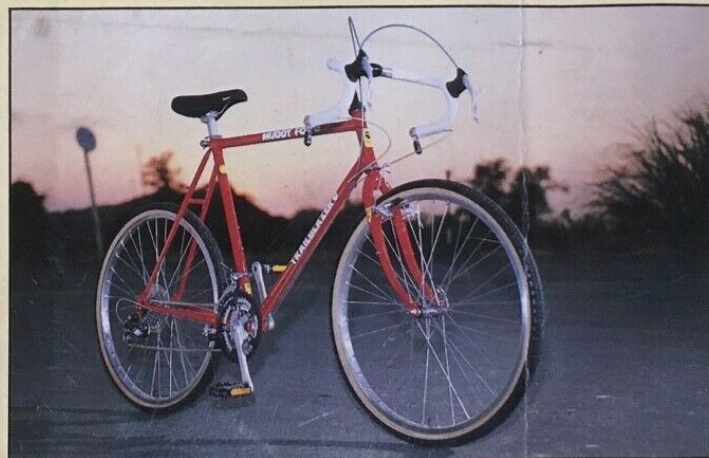

Frame	Tange Cro-Mo Triple Butted 21 5" 23" (54-56m 58-60cm)
Fork	Muddy Fox Cro-Mo Competition Deluxe Butted Carrier Bosses
Headset	Muddy Fox Permalok - Tange Black Alloy Sealed
Handlebar	Muddy Fox Dropbars 400mm Silver Anodised Muddy Fox Aero Forged
Grips	Muddy Fox Softtouch
Brakes	Dia-Compe 157 & 983 Dia Compe 983 Cantilever Front Dia Compe AD-990 U-brake Rear
Chainwheel	Muddy Fox Cycloid made by Sugino 48 38 28T Crank 170mm Anodised Alloy
BB Set	Muddy Fox Sealed
Chain	CIC-800W s/a 114L
Pedals	Sakae MTP-122
Hubs	Muddy Fox AE60 Quick Re- lease Sealed, Grey - Sansin
Derailleur	SunTour XC-D Series SunTour XD00-GX Front SunTour XD00-GX Rear
Shiftlever	SunTour Bar-end
Freewheel	SunTour AL00-R6 Silver 13/28T
Rims	Araya 75 Silver Alloy
Tyres	Muddy Fox RidgeLine 26x1 50
Saddle	Muddy Fox Leather
Seatpost	Strong NS-3 Silver Anodised 27mm Quick Release
Colours	Flaming Hell Red

Available
from all
Muddy Fox®
Authorised
Dealers

MUDDY FOX® UK
136-138 New Cavendish St
London W1M 7FG
Tel: 01-637-5960
Telex: 27421 SANDG
Fax: 01-323-1226

Muddy Fox® USA, 3539 Haven Avenue, Menlo Park, California 94025 USA. Tel: 415-364-5244. Fax: 415-364-5248 Muddy Fox® Switzerland, EVASION, Chemin de la Concorde 4, CH-2503 BIENNE Tel: 032 253529