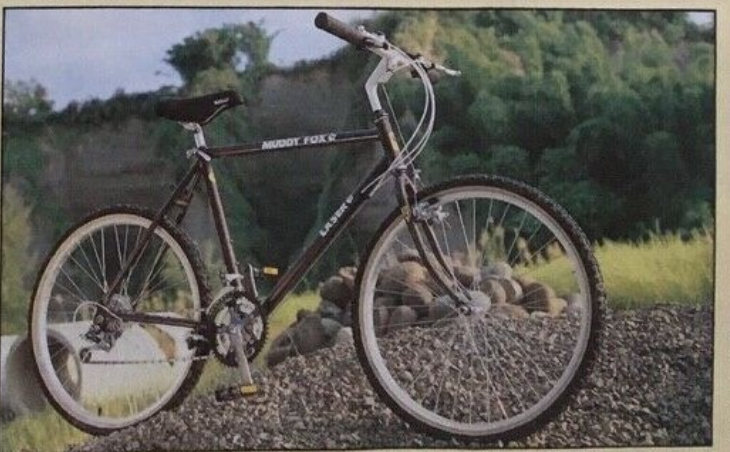

LASER

Using Top grade 7000 Series Aluminum (far superior to the common 'Coke can' 6000 series), Muddy Fox are able to produce the slimmer, stronger, more aesthetic lightweight Aluminum MTB Laser.

Equipped with SunTour Accushift Index gearing system, Dia Compe brakes, Permalok headset, ALLTRAX HP tyres, Leather Saddle and all at a price way below other Aluminum mountain bikes.

Check out their specs and our prices - Nuff said.