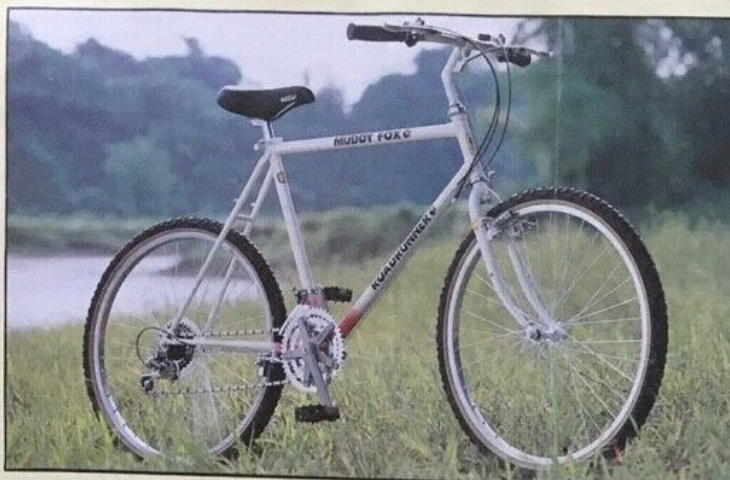

ROADRUNNER

Tange Chrome-Moly, Carbo-Tek, Permalok headset, Dia Compe Front Cantilever and Rear U-brakes, CYCLOID chainset, Sealed BB, Sealed hubs, Suntour Alpha 3040 Accushift Index gears, Araya Rims, Mixte option, Twotone finish - And all at a price you just won't believe.

Take off on a Roadrunner.

& ROADRUNNER MIXTE

STOP PRESS: Since the Roadrunner photographs were taken the Crankset has been upgraded to Sugino Alloy.

Frame	Tange Cro-Mo
Sizes	Roadrunner - 17.5' 19.5' 21.5' 23' 44 45 49.5 54 6 58 4 cm
Fork	Mixte - 17.5' 20' (44 45cm 50 6cm)
Headset	Muddy Fox Permalok - Tange Sealed
Handlebar	Muddy Fox Silver Anodised
Stem	HL Ex-100 Pearl White Roller
Grips	Muddy Fox Water Resisters
Brake Levers	Muddy Fox Chang Star 280
Brakes	Dia Compe 981 Cantilever Front
BB Set	Dia Compe AD-990 U-Brake Rear
Chainwheel	Muddy Fox Cycloid made by Sugino 48-38-28T
BB Set	170mm Crank & 175mm (23) Alloy
Chain	Muddy Fox Sealed
Pedals	Silver-Black Index 114L
Hubs	Muddy Fox Aero Bearings
Derailleurs	Muddy Fox Sealed - Sanson
Shiftlever	SunTour Alpha 3040 Accushift (Index) Series
Freewheel	SunTour 3040-GX Front SunTour 3040-GX Rear Index SunTour 3040-CH
Rims	SunTour AL00-R6 13-30T Index
Tyres	Araya 75XN Polished Alloy
Saddle	Muddy Fox Altrax HP 26x1.90
Seatpost	Muddy Fox Leather
Seatpin	Delta DE-G1 26x250mm
Colour	Quick Release Twotone Pearl White-Pastel Rose

THE COURIER & COURIER MIXTE

Europe's best selling Mountain Bike

MUDDY FOX proudly presents the COURIER, the Mountain Bike that reads like a cycling 'Who's Who'.

Check out the INDEX GEARS for instant gear changes. Check out the CYCLOID elliptical hill-climbing chainset. Check out the CHROME-MOLY frame and forks. Check out the SEALED hubs, pedals and bottom bracket. Check out the PERMALOK headset that never loosens. Check out the ALLTRAX HP tyres - pickin' up NO vibrations. Check out the LEATHER saddle - the comfortable seat. Check out the TWOTONE spray finish. Check out the U-BRAKE and Cantilevers' stopping power. Check out the TOP BRAND NAMES and components. Check out the MIXTE option and caring finishing touches.

Check out the COMPETITION then check out our price... 'Nuff said.