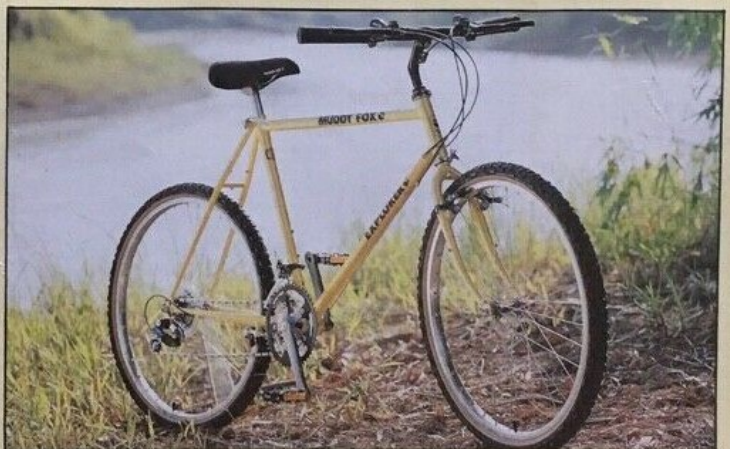

ROADRUNNER

Tange Chrome-Moly, Carbo-Tek, Permalok headset, Dia Compe Front Cantilever and Rear U-brakes, CYCLOID chainset, Sealed BB, Sealed hubs, Suntour Alpha 3040 Accushift Index gears, Araya Rims, Mixte option, Twotone finish - And all at a price you just won't believe.

Take off on a Roadrunner.

& ROADRUNNER MIXTE

Frame	Tange Cro-Mo
Sizes	Roadrunner - 17.5' 19.5' 21.5' 23' 44 45 49.5 54 6 58 4 cm
Fork	Mixte - 17.5' 20' (44 45cm 50 6cm)
Headset	Muddy Fox Permalok - Tange Sealed
Handlebar	Muddy Fox Silver Anodised
Stem	HL Ex-100 Pearl White Roller
Grips	Muddy Fox Water Resisters
Brake Levers	Muddy Fox Chang Star 280
Brakes	Dia Compe 981 Cantilever Front
BB Set	Dia Compe AD-990 U-Brake Rear
Chainwheel	Muddy Fox Cycloid made by Sugino 48-38-28T
BB Set	170mm Crank & 175mm (23) Alloy
Chain	Muddy Fox Sealed
Pedals	Silver-Black Index 114L
Hubs	Muddy Fox Aero Bearings
Derailleurs	Muddy Fox Sealed - Sanson
Shiftlever	SunTour Alpha 3040 Accushift (Index) Series
Freewheel	SunTour 3040-GX Front SunTour 3040-GX Rear Index SunTour 3040-CH
Rims	SunTour AL00-R6 13-30T Index
Tyres	Araya 75XN Polished Alloy
Saddle	Muddy Fox Altrax HP 26x1.90
Seatpost	Muddy Fox Leather
Seatpin	Delta DE-G1 26x250mm
Colour	Quick Release Twotone Pearl White-Pastel Rose

THE COURIER & COURIER MIXTE

Europe's best selling Mountain Bike

MUDDY FOX proudly presents the COURIER, the Mountain Bike that reads like a cycling 'Who's Who'.