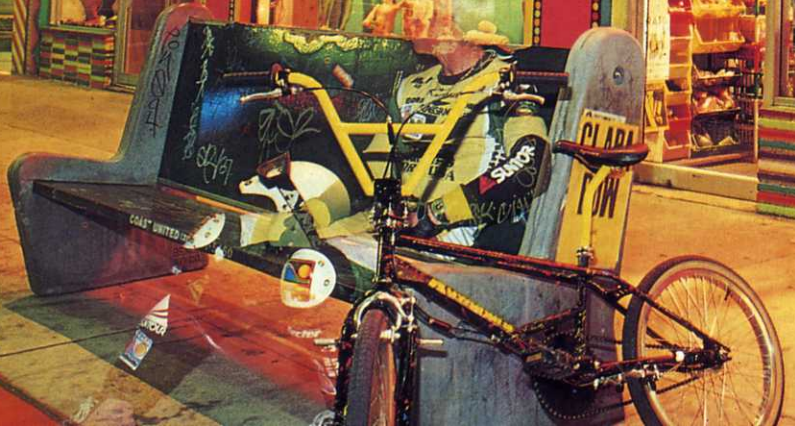

SOAP
PLANT

WAC

VD 1/2 OFF
BABY

VD CARDS
1/2 OFF

Kuwahara Bicycles are distributed
in the USA exclusively by:
Everything Bicycles, Inc.
1250 Mahalo Place
Compton, CA 90220