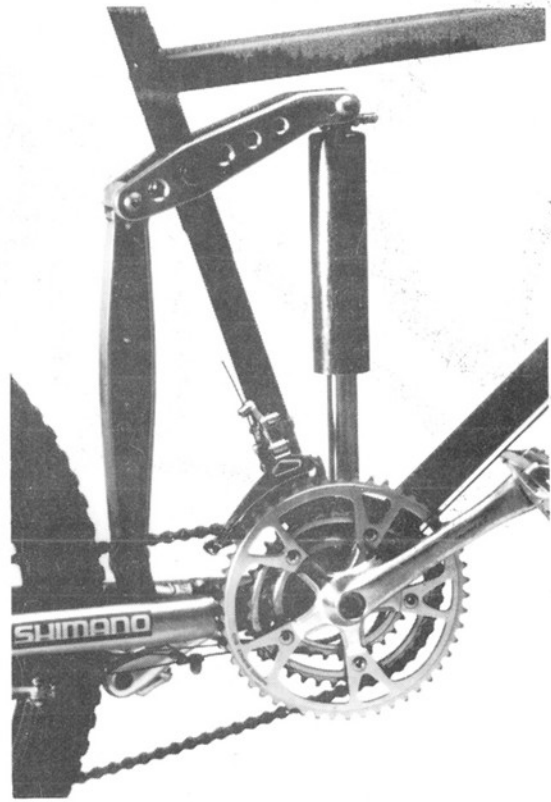

The NEW DESCENDER™ is the product of three years development and racing experience with more than positive results. What all this means to you is a more stable and comfortable ride. The new ground control suspension is designed to give maximum power and pedaling efficiency on those killer hill climbs while still soaking up the roughest ground Mother Nature can provide. The Descender can take you to your limits and beyond or, if you just want to stay down-to-earth, it makes an easy handling, comfortable Enduro bike. Whether you order the Attack Descender or the Enduro Unit*, what you get is the most advanced ATB available. It is also the most unique and well mannered bike you will ever own.

This Exclusive C-Link rear suspension's rising-rate design can handle almost any terrain.

* Available February 1, 1985

AUTHORIZED DEALERS: EUROPA BICYCLES -- 6409 VAN NUYS BOULEVARD, VAN NUYS, CA 91405 / TELEPHONE (818) 989-BIK